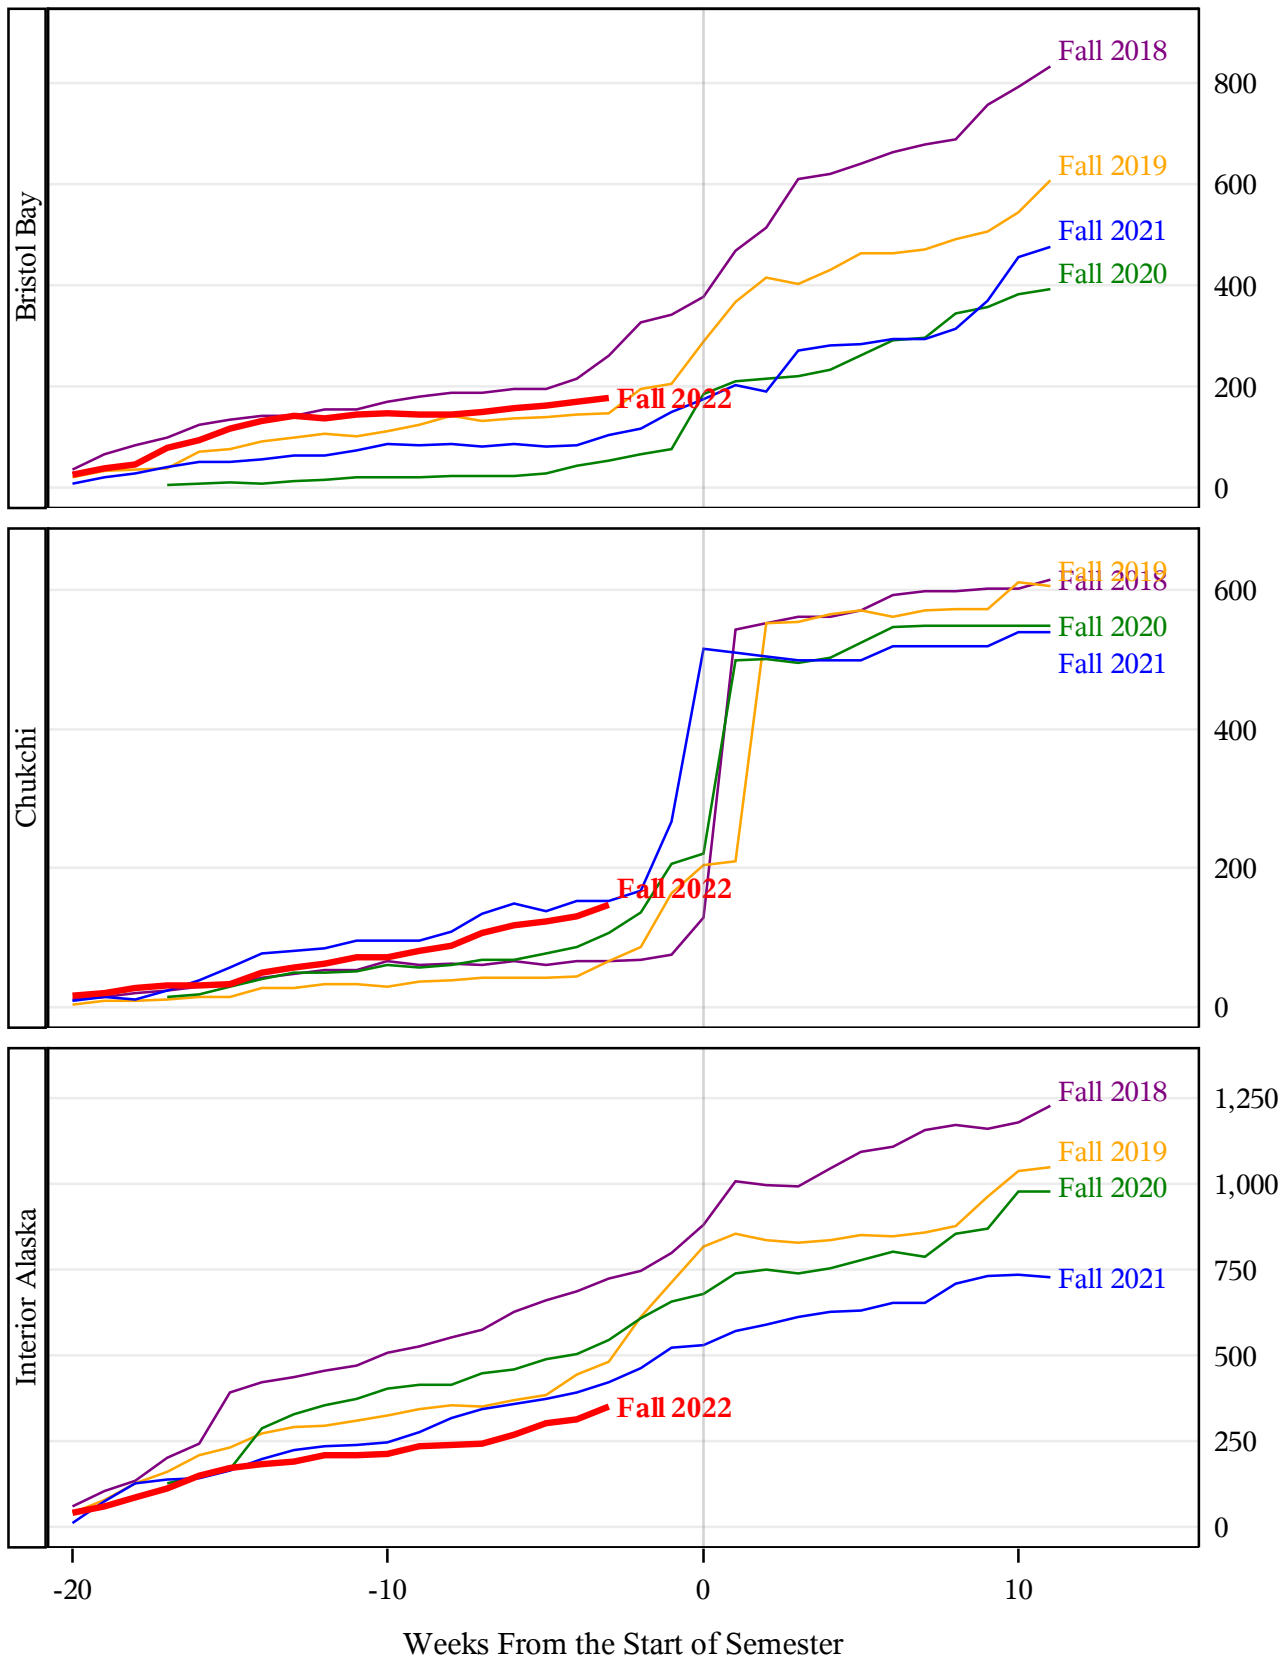

**University of Alaska Fairbanks - Early Semester Report
 Student Credit Hours Generated by Registration Week
 Fall 2018 - Fall 2022**

**University of Alaska Fairbanks - Early Semester Report
 Student Credit Hours Generated by Registration Week
 Fall 2018 - Fall 2022**

**University of Alaska Fairbanks - Early Semester Report
 Student Credit Hours Generated by Registration Week
 Fall 2018 - Fall 2022**

University of Alaska Fairbanks - Early Semester Report
Student Credit Hours Generated by Registration Week
Fall 2018 - Fall 2022

**University of Alaska Fairbanks - Early Semester Report
 Student Credit Hours Generated by Registration Week
 Fall 2018 - Fall 2022**

*University of Alaska Fairbanks - Early Semester Report
Student Credit Hours Generated by Registration Week
Fall 2018 - Fall 2022*