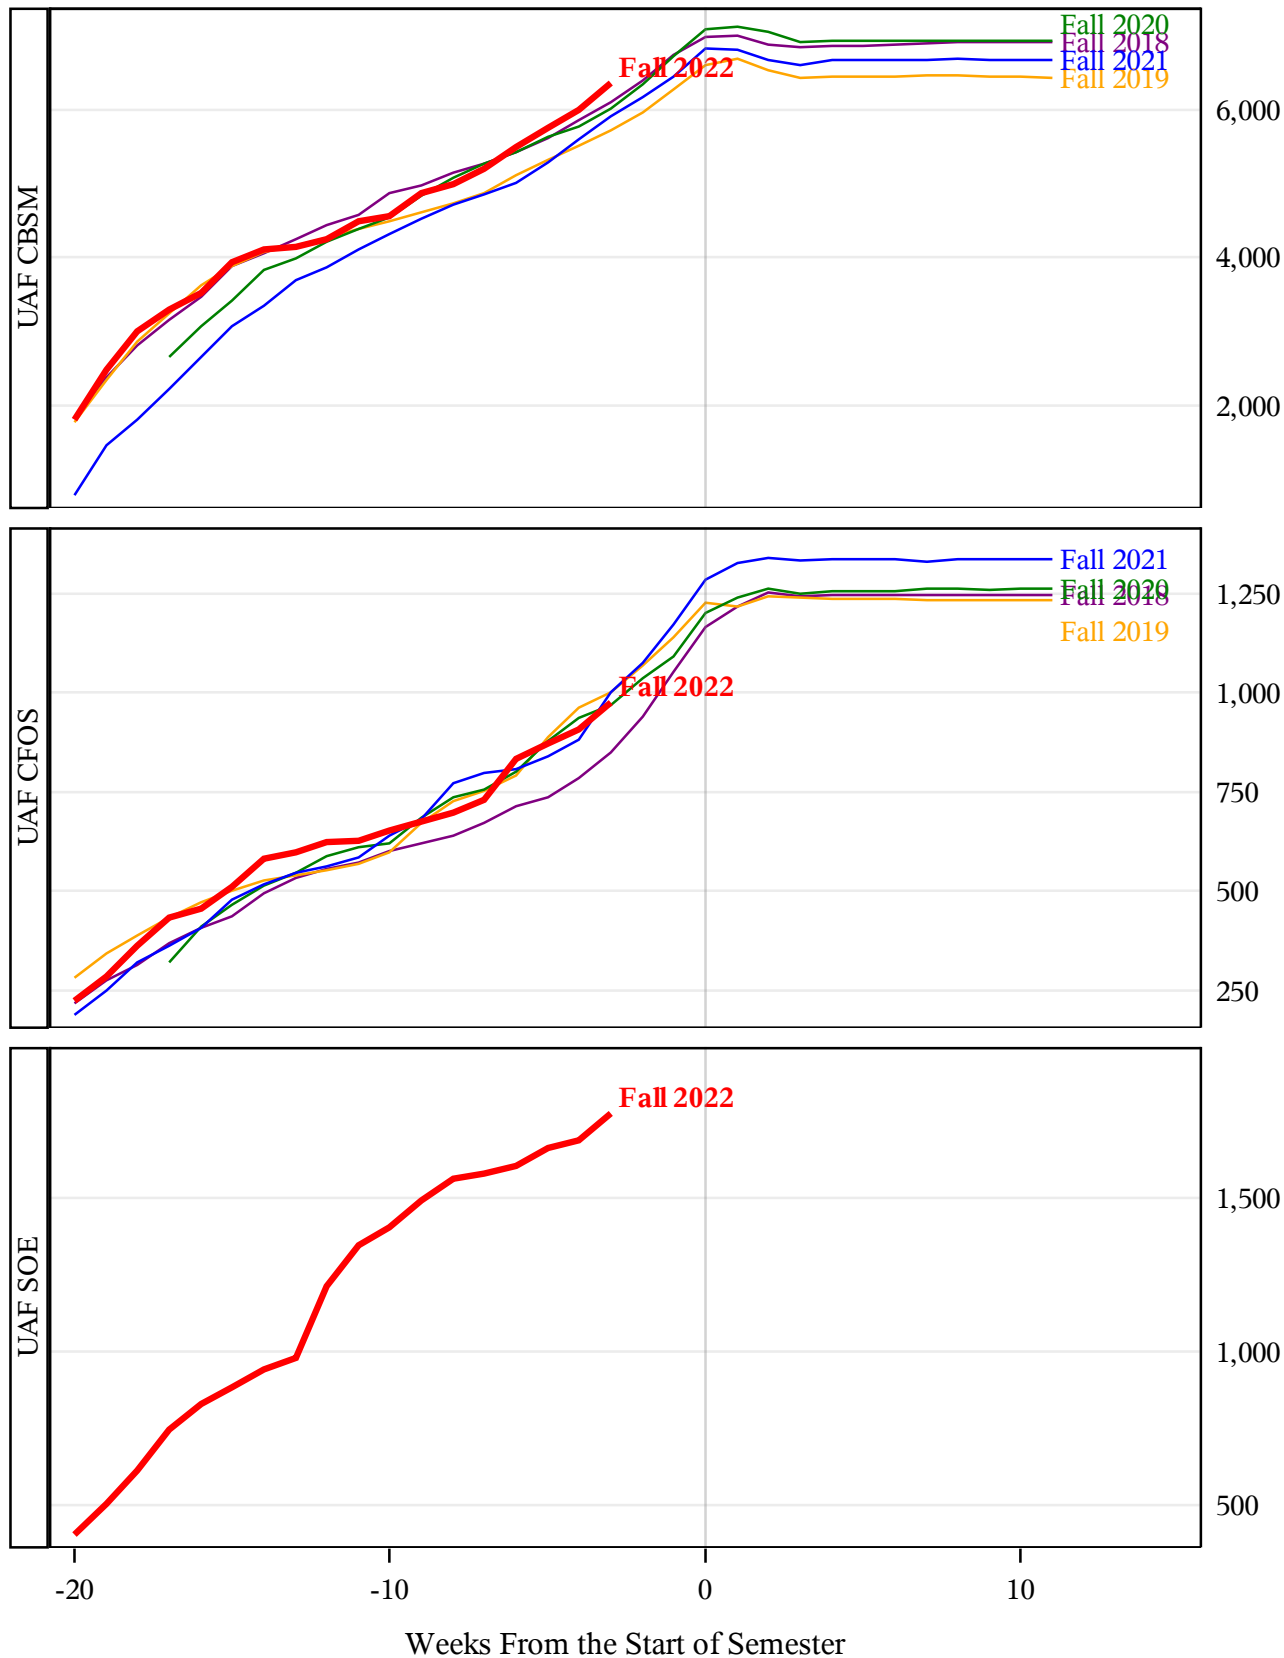

**University of Alaska Fairbanks - Early Semester Report
Student Credit Hours Generated by Registration Week
Fall 2018 - Fall 2022**