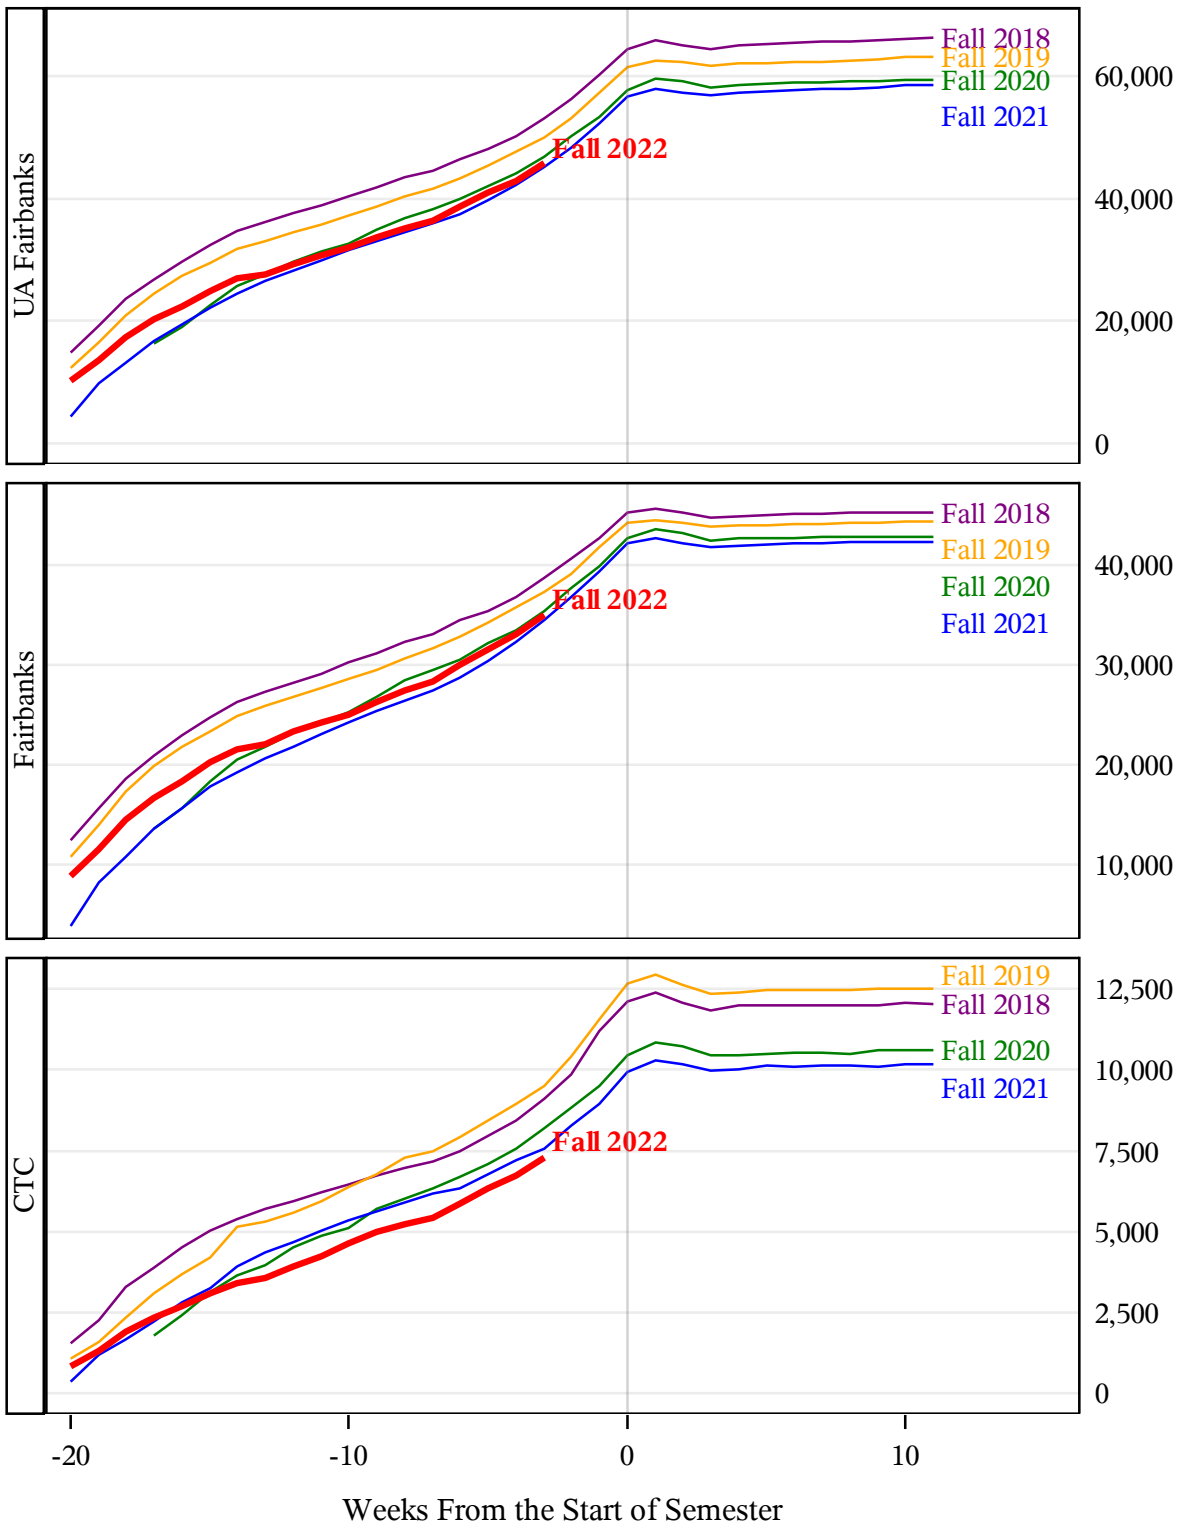

**University of Alaska Fairbanks - Early Semester Report
 Student Credit Hours Generated by Registration Week
 Fall 2018 - Fall 2022**

**University of Alaska Fairbanks - Early Semester Report
 Student Credit Hours Generated by Registration Week
 Fall 2018 - Fall 2022**

**University of Alaska Fairbanks - Early Semester Report
 Student Credit Hours Generated by Registration Week
 Fall 2018 - Fall 2022**

University of Alaska Fairbanks - Early Semester Report
Student Credit Hours Generated by Registration Week
Fall 2018 - Fall 2022