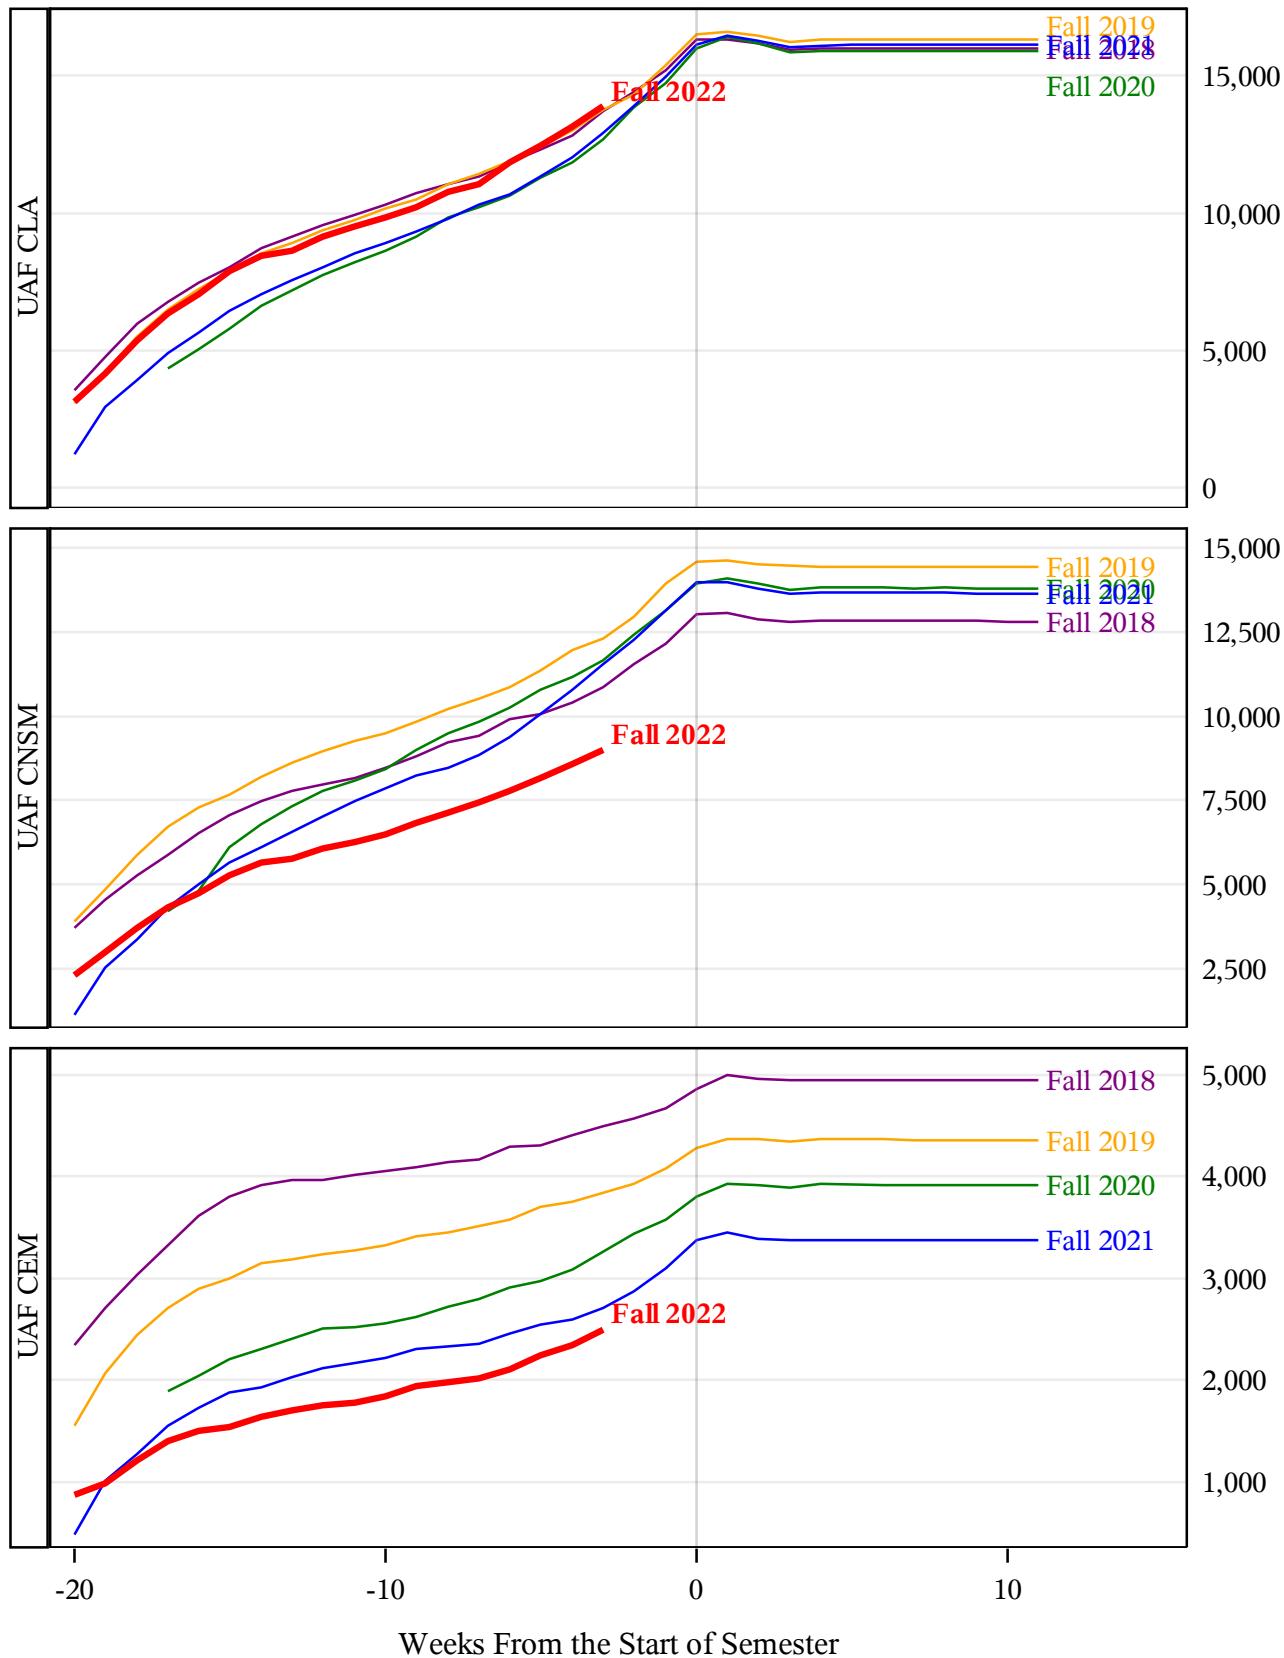

**University of Alaska Fairbanks - Early Semester Report
 Student Credit Hours Generated by Registration Week
 Fall 2018 - Fall 2022**

**University of Alaska Fairbanks - Early Semester Report
 Student Credit Hours Generated by Registration Week
 Fall 2018 - Fall 2022**

**University of Alaska Fairbanks - Early Semester Report
 Student Credit Hours Generated by Registration Week
 Fall 2018 - Fall 2022**

University of Alaska Fairbanks - Early Semester Report
Student Credit Hours Generated by Registration Week
Fall 2018 - Fall 2022