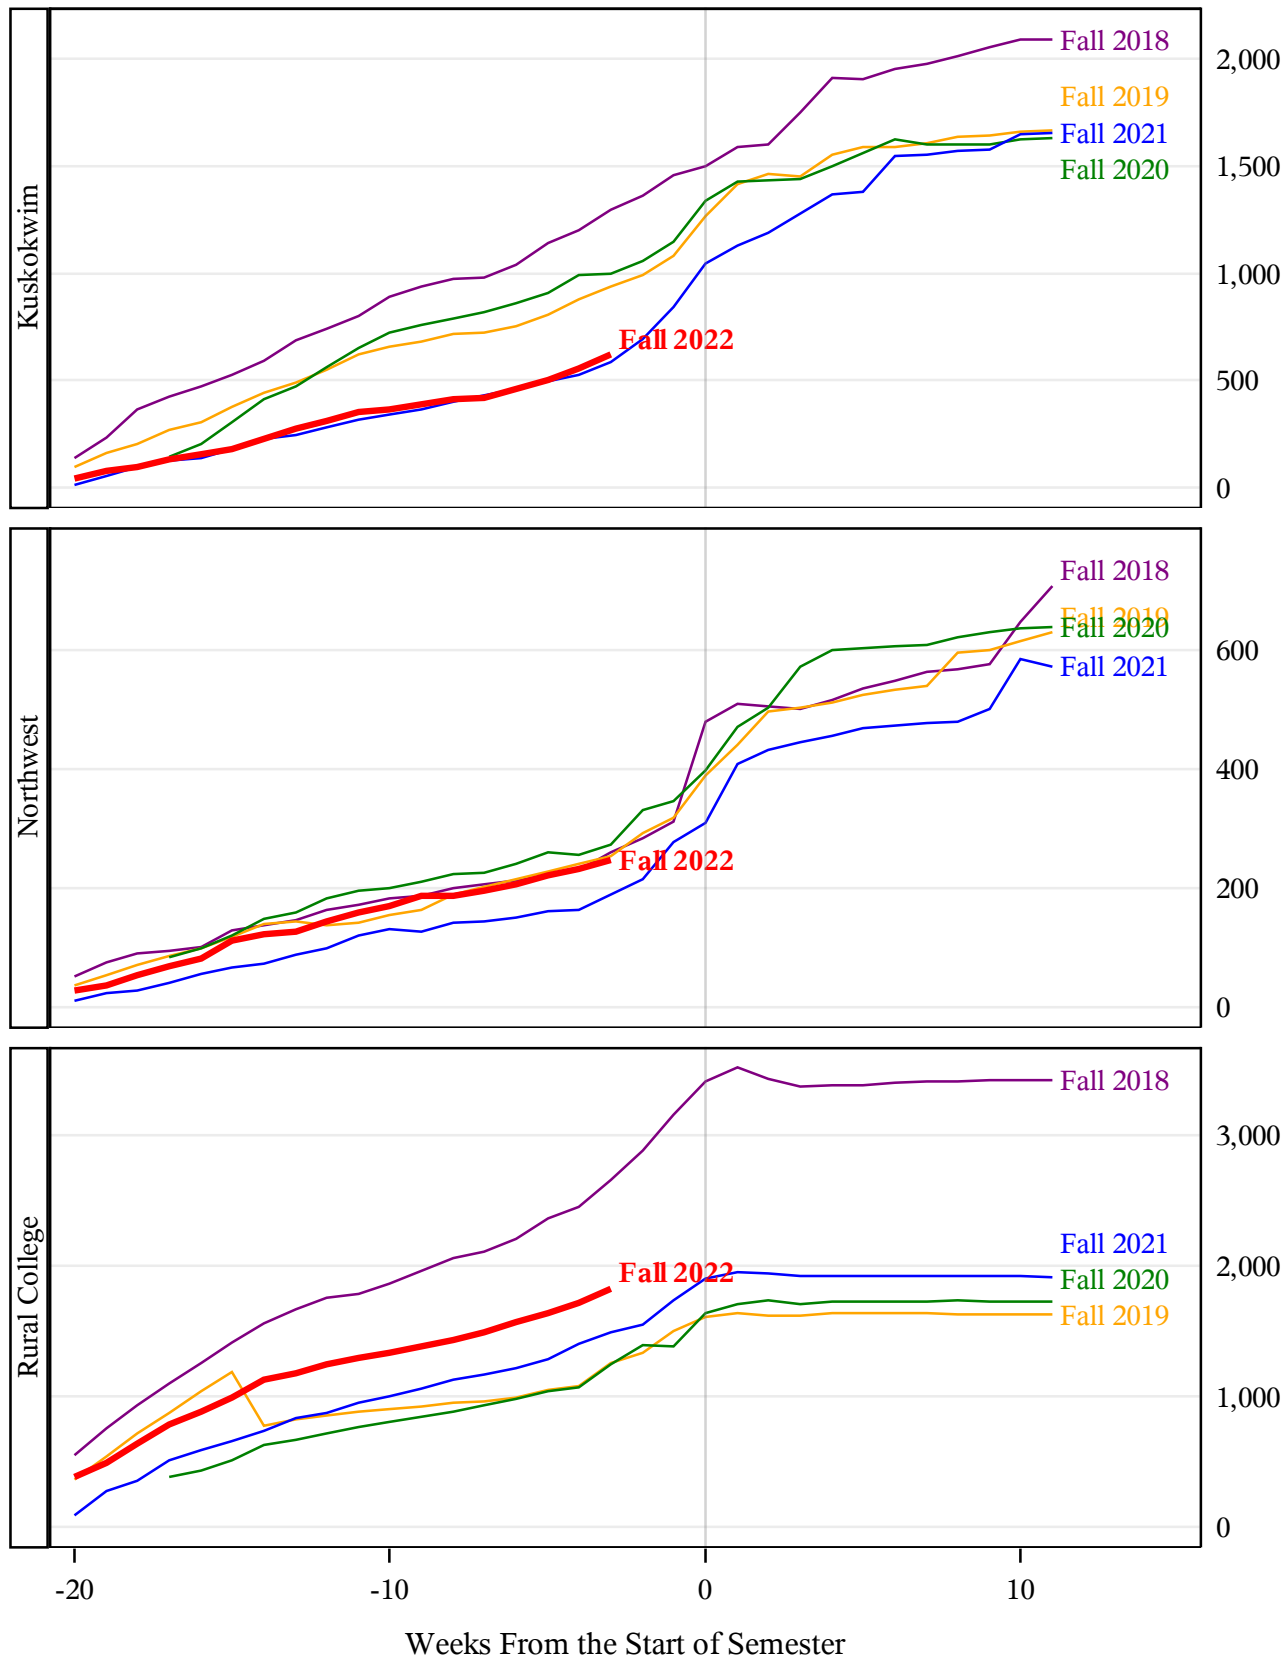

**University of Alaska Fairbanks - Early Semester Report
 Student Credit Hours Generated by Registration Week
 Fall 2018 - Fall 2022**

**University of Alaska Fairbanks - Early Semester Report
 Student Credit Hours Generated by Registration Week
 Fall 2018 - Fall 2022**

**University of Alaska Fairbanks - Early Semester Report
 Student Credit Hours Generated by Registration Week
 Fall 2018 - Fall 2022**

University of Alaska Fairbanks - Early Semester Report
Student Credit Hours Generated by Registration Week
Fall 2018 - Fall 2022

**University of Alaska Fairbanks - Early Semester Report
 Student Credit Hours Generated by Registration Week
 Fall 2018 - Fall 2022**

*University of Alaska Fairbanks - Early Semester Report
Student Credit Hours Generated by Registration Week
Fall 2018 - Fall 2022*