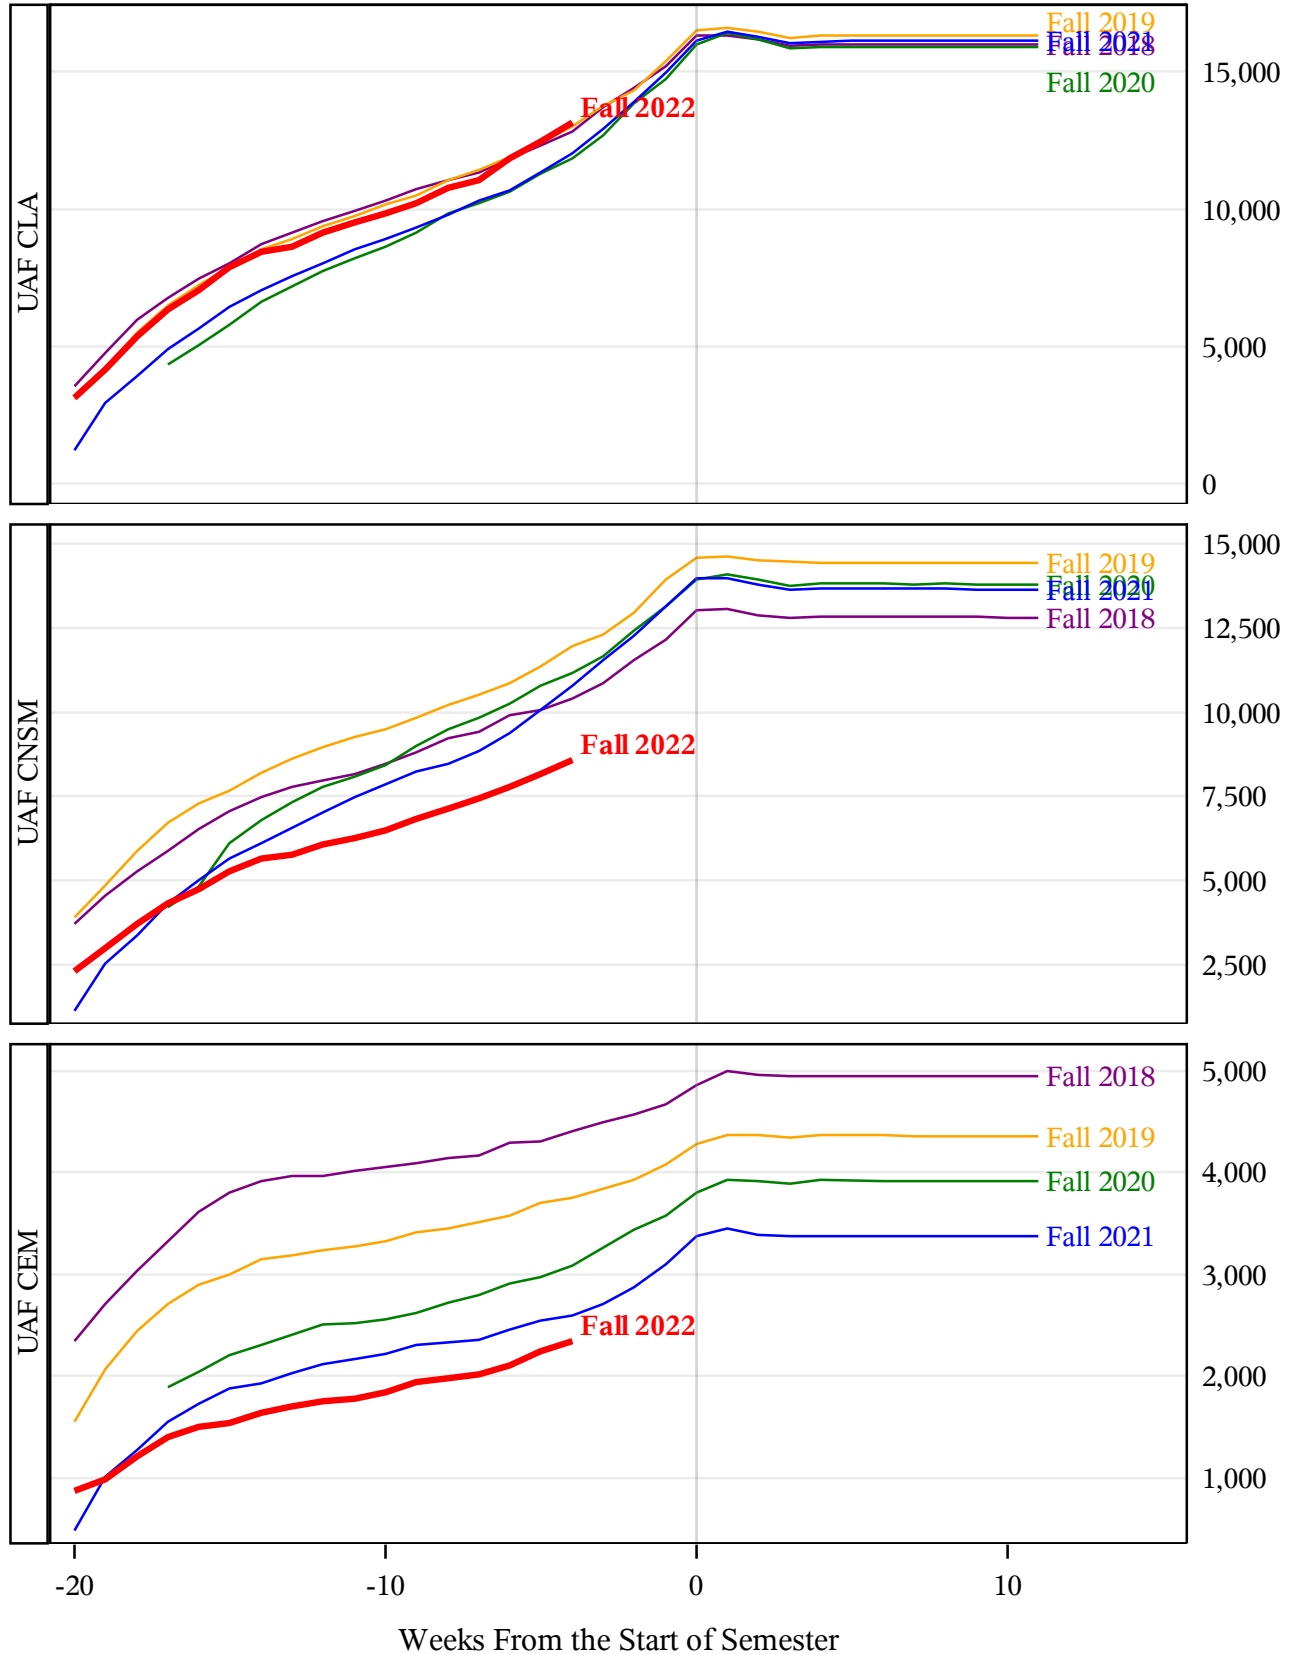

**University of Alaska Fairbanks - Early Semester Report
 Student Credit Hours Generated by Registration Week
 Fall 2018 - Fall 2022**

**University of Alaska Fairbanks - Early Semester Report
 Student Credit Hours Generated by Registration Week
 Fall 2018 - Fall 2022**