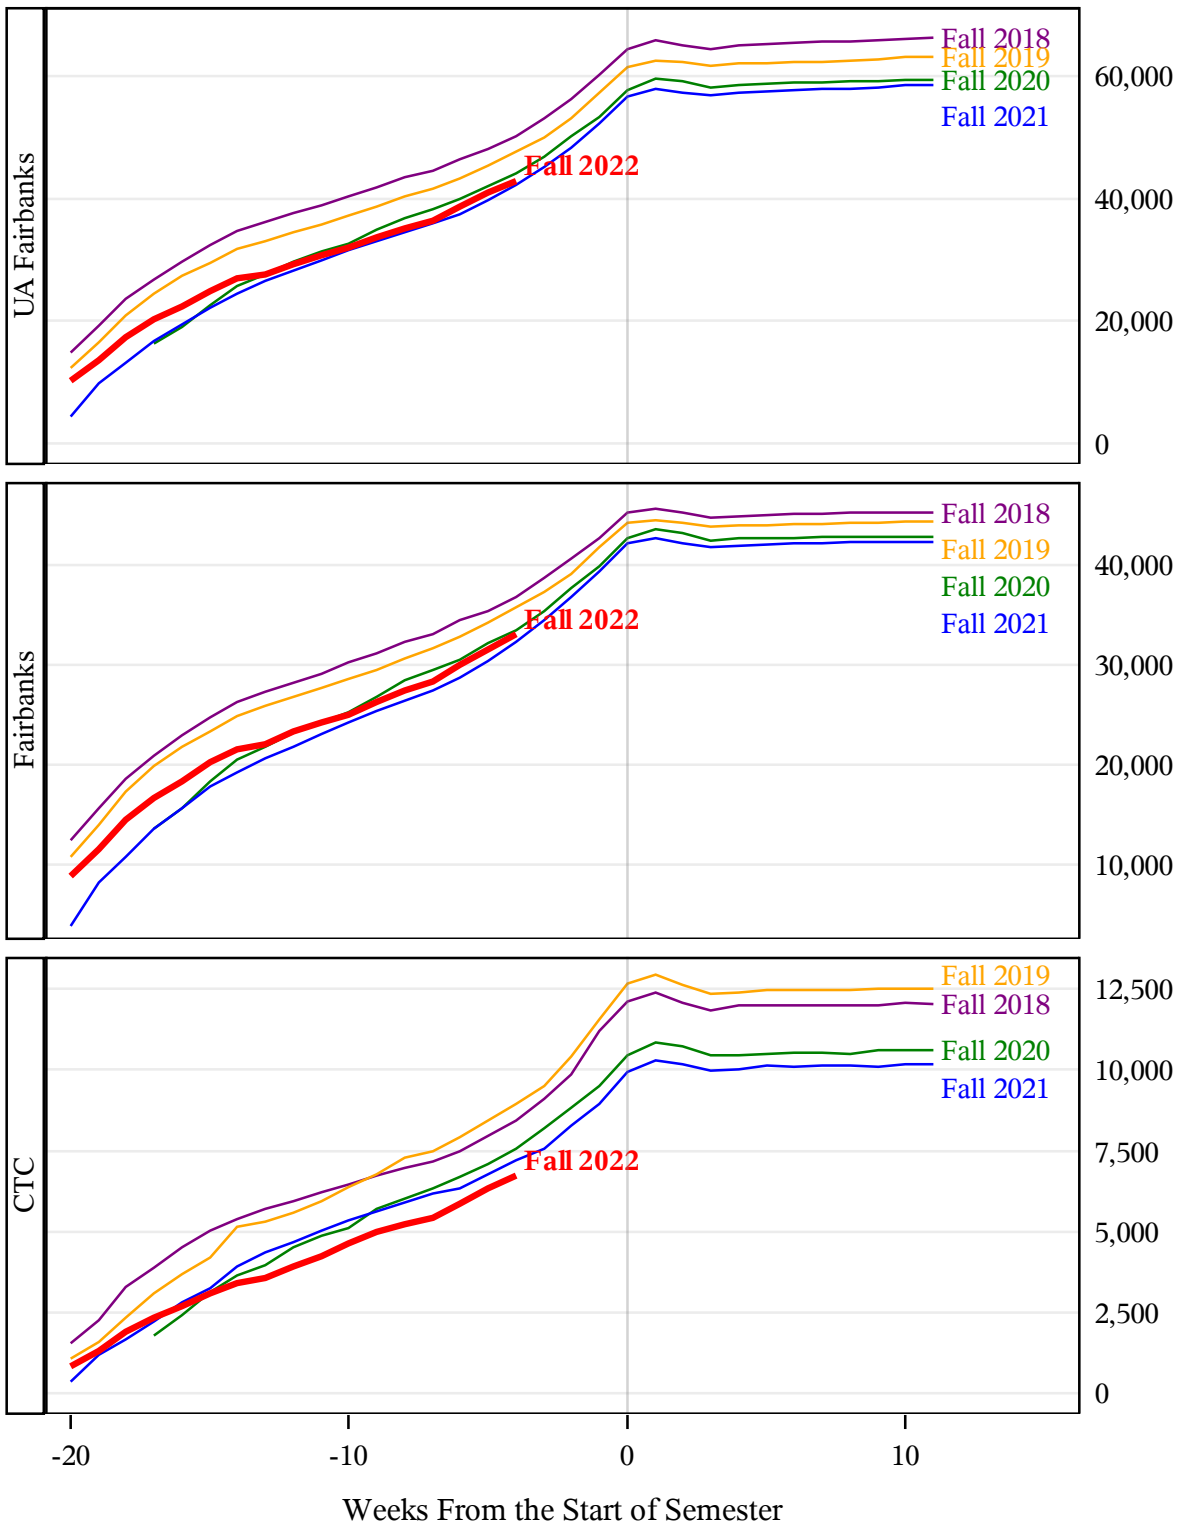

**University of Alaska Fairbanks - Early Semester Report
 Student Credit Hours Generated by Registration Week
 Fall 2018 - Fall 2022**

**University of Alaska Fairbanks - Early Semester Report
 Student Credit Hours Generated by Registration Week
 Fall 2018 - Fall 2022**