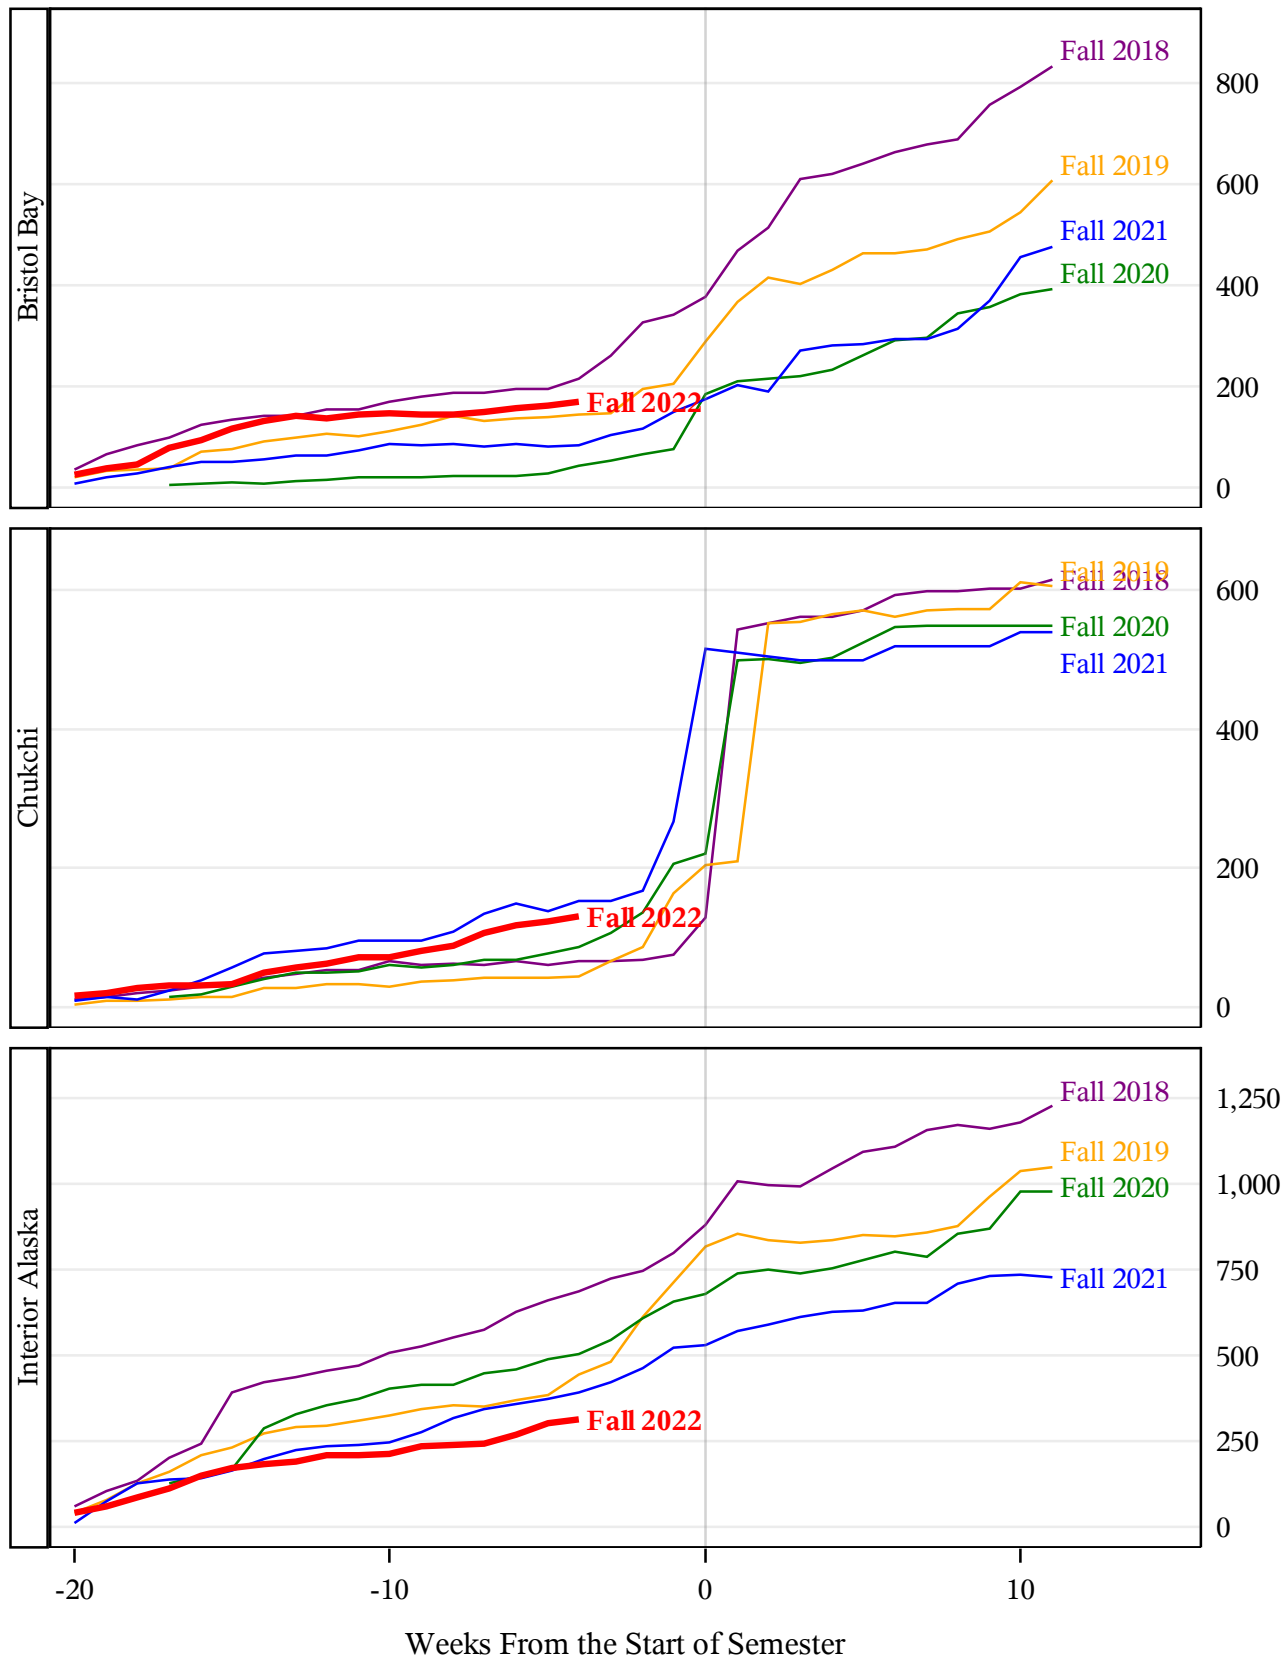

**University of Alaska Fairbanks - Early Semester Report
 Student Credit Hours Generated by Registration Week
 Fall 2018 - Fall 2022**

**University of Alaska Fairbanks - Early Semester Report
 Student Credit Hours Generated by Registration Week
 Fall 2018 - Fall 2022**

**University of Alaska Fairbanks - Early Semester Report
 Student Credit Hours Generated by Registration Week
 Fall 2018 - Fall 2022**

University of Alaska Fairbanks - Early Semester Report
Student Credit Hours Generated by Registration Week
Fall 2018 - Fall 2022