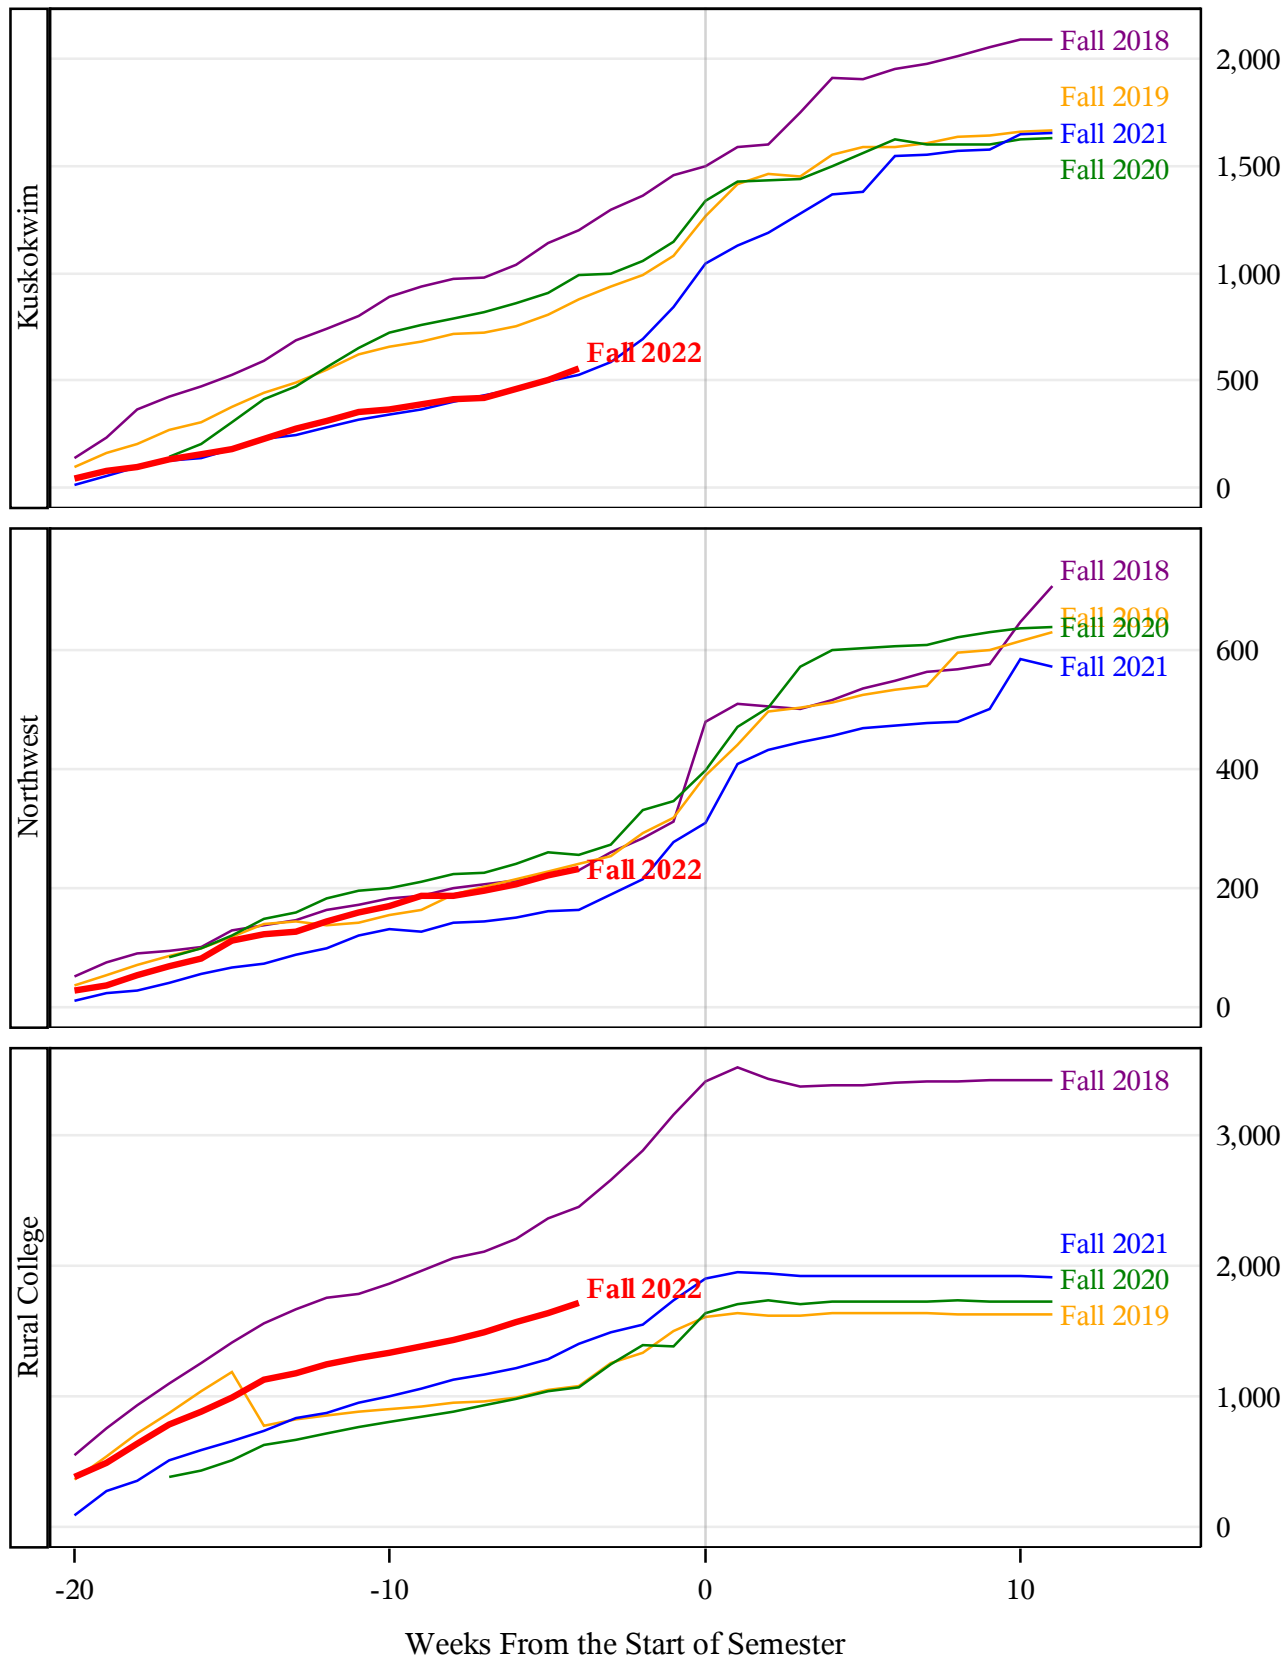

**University of Alaska Fairbanks - Early Semester Report
 Student Credit Hours Generated by Registration Week
 Fall 2018 - Fall 2022**

**University of Alaska Fairbanks - Early Semester Report
 Student Credit Hours Generated by Registration Week
 Fall 2018 - Fall 2022**

**University of Alaska Fairbanks - Early Semester Report
 Student Credit Hours Generated by Registration Week
 Fall 2018 - Fall 2022**

University of Alaska Fairbanks - Early Semester Report
Student Credit Hours Generated by Registration Week
Fall 2018 - Fall 2022