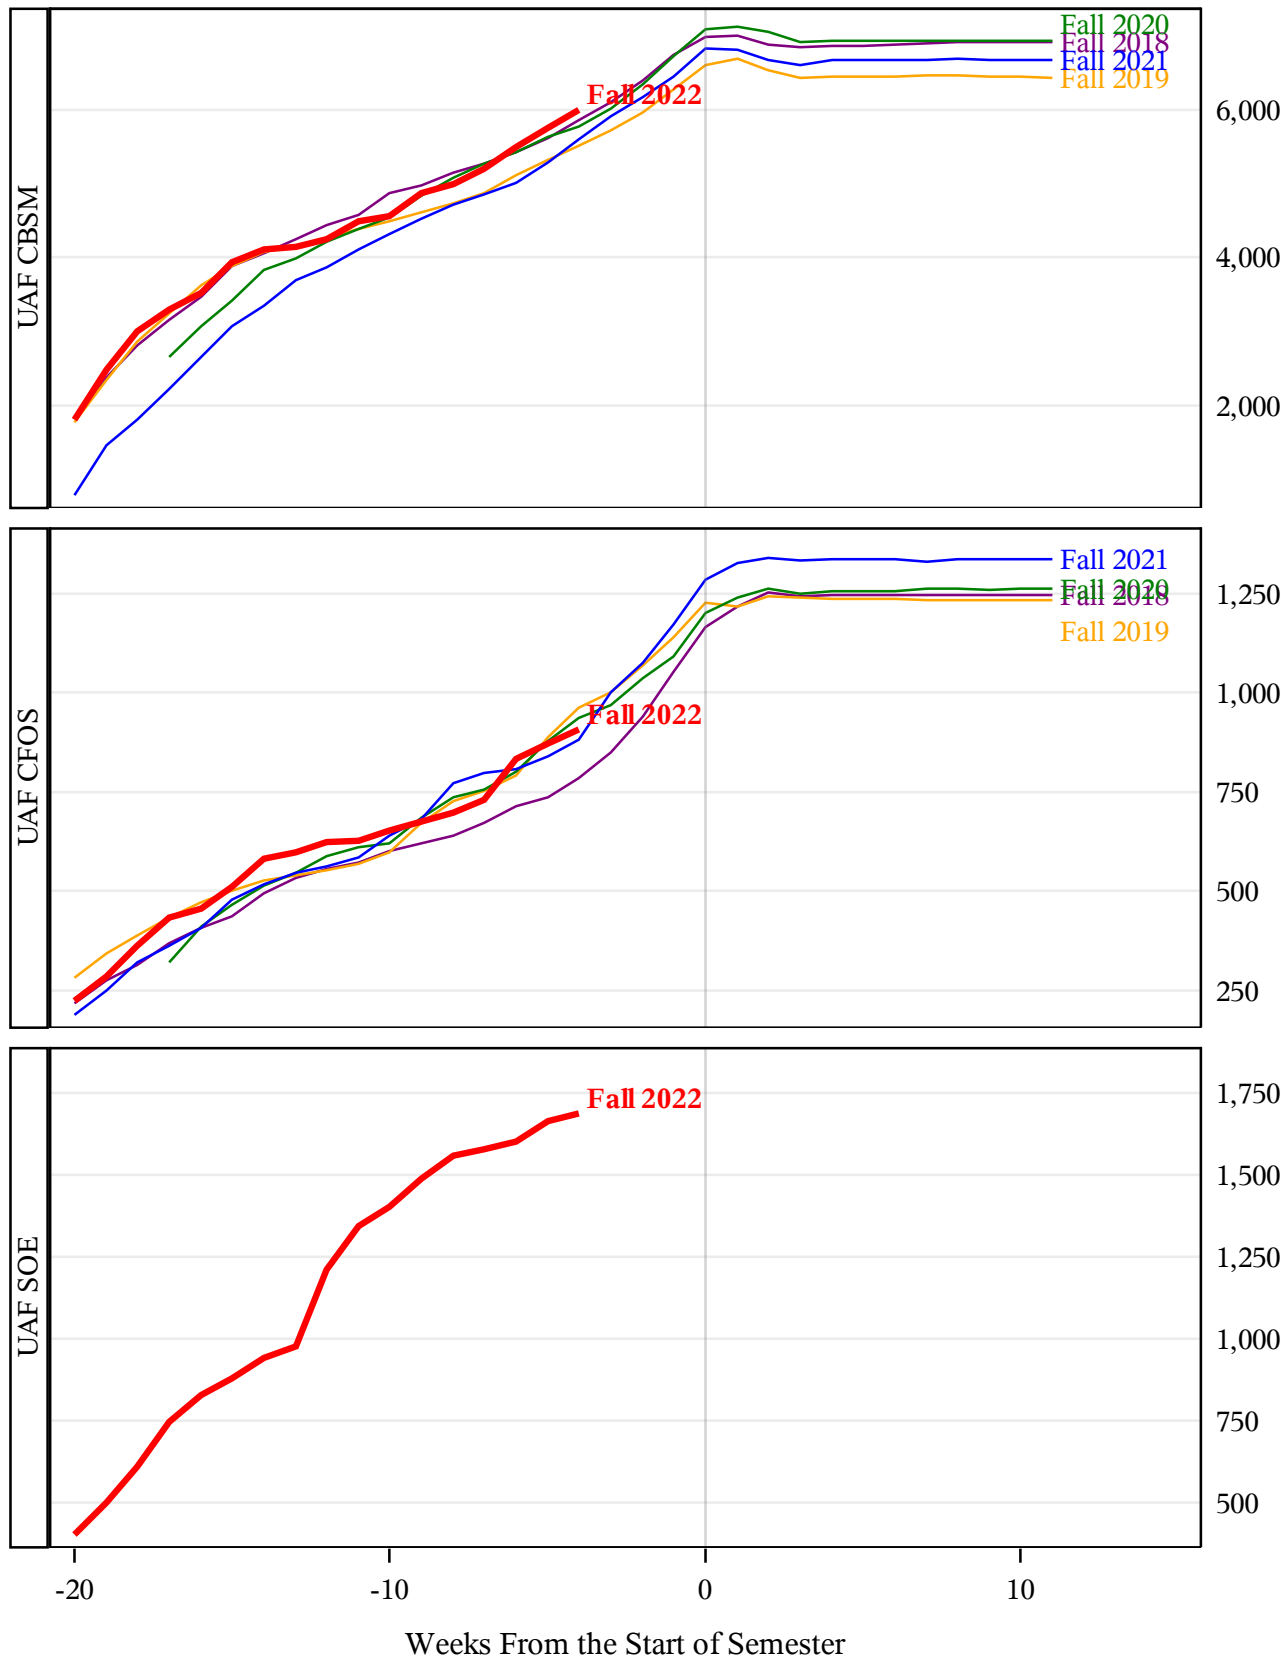

**University of Alaska Fairbanks - Early Semester Report
Student Credit Hours Generated by Registration Week
Fall 2018 - Fall 2022**