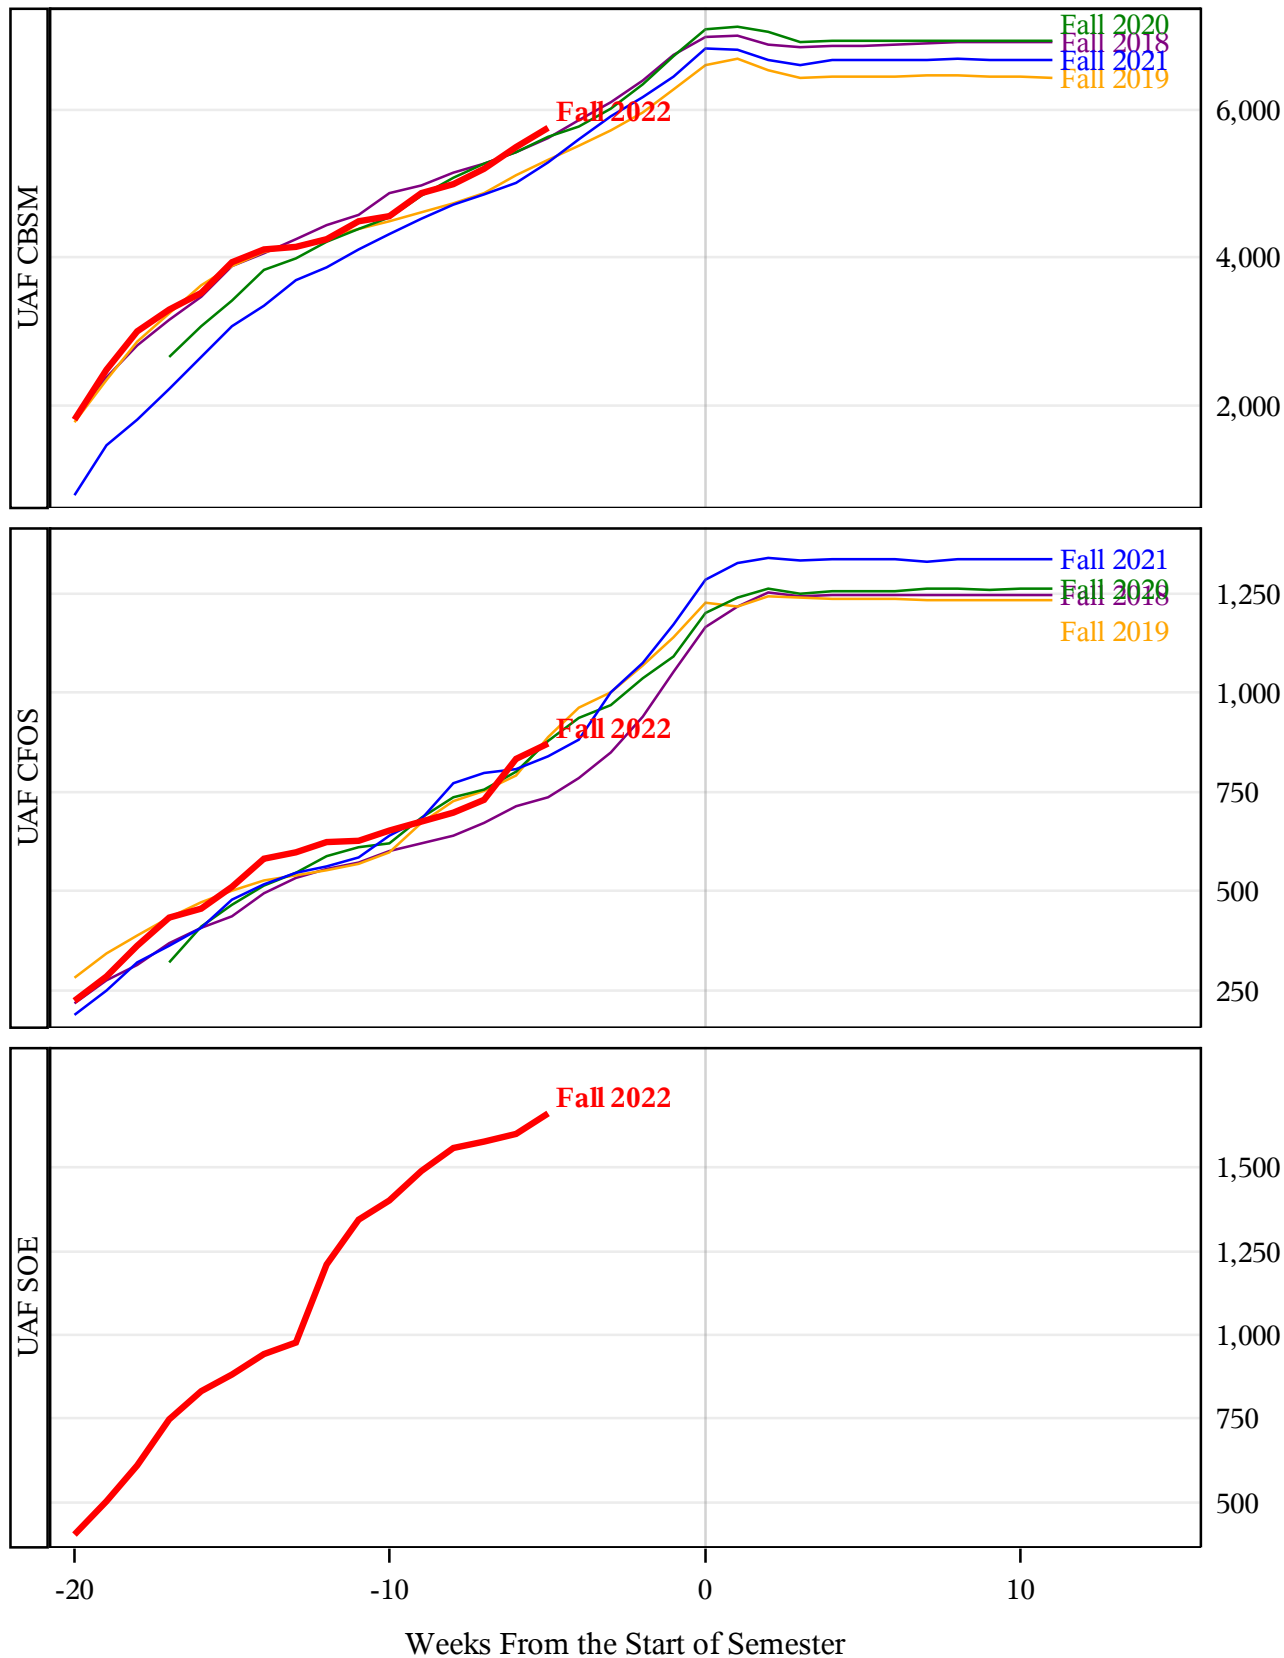

**University of Alaska Fairbanks - Early Semester Report
Student Credit Hours Generated by Registration Week
Fall 2018 - Fall 2022**