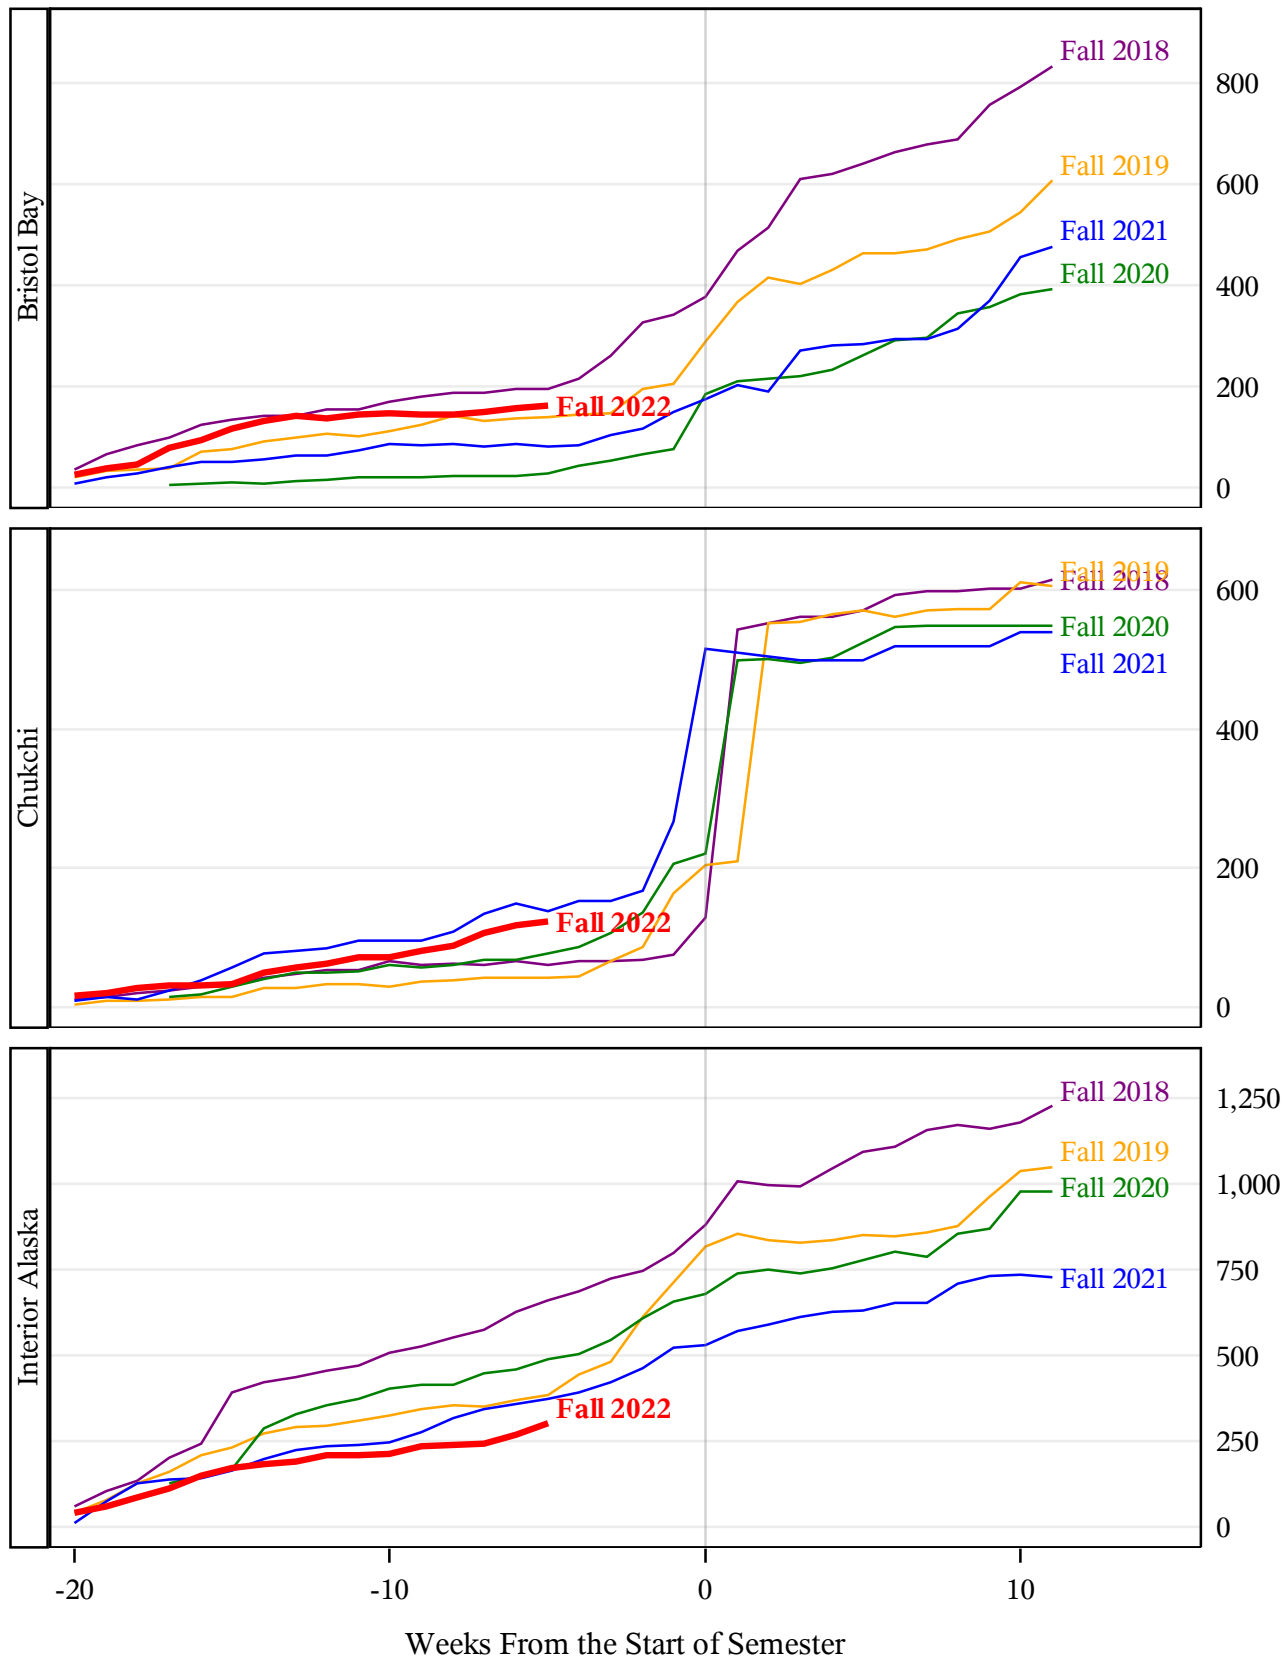

**University of Alaska Fairbanks - Early Semester Report  
 Student Credit Hours Generated by Registration Week  
 Fall 2018 - Fall 2022**

**University of Alaska Fairbanks - Early Semester Report  
 Student Credit Hours Generated by Registration Week  
 Fall 2018 - Fall 2022**

**University of Alaska Fairbanks - Early Semester Report  
 Student Credit Hours Generated by Registration Week  
 Fall 2018 - Fall 2022**

University of Alaska Fairbanks - Early Semester Report  
Student Credit Hours Generated by Registration Week  
Fall 2018 - Fall 2022