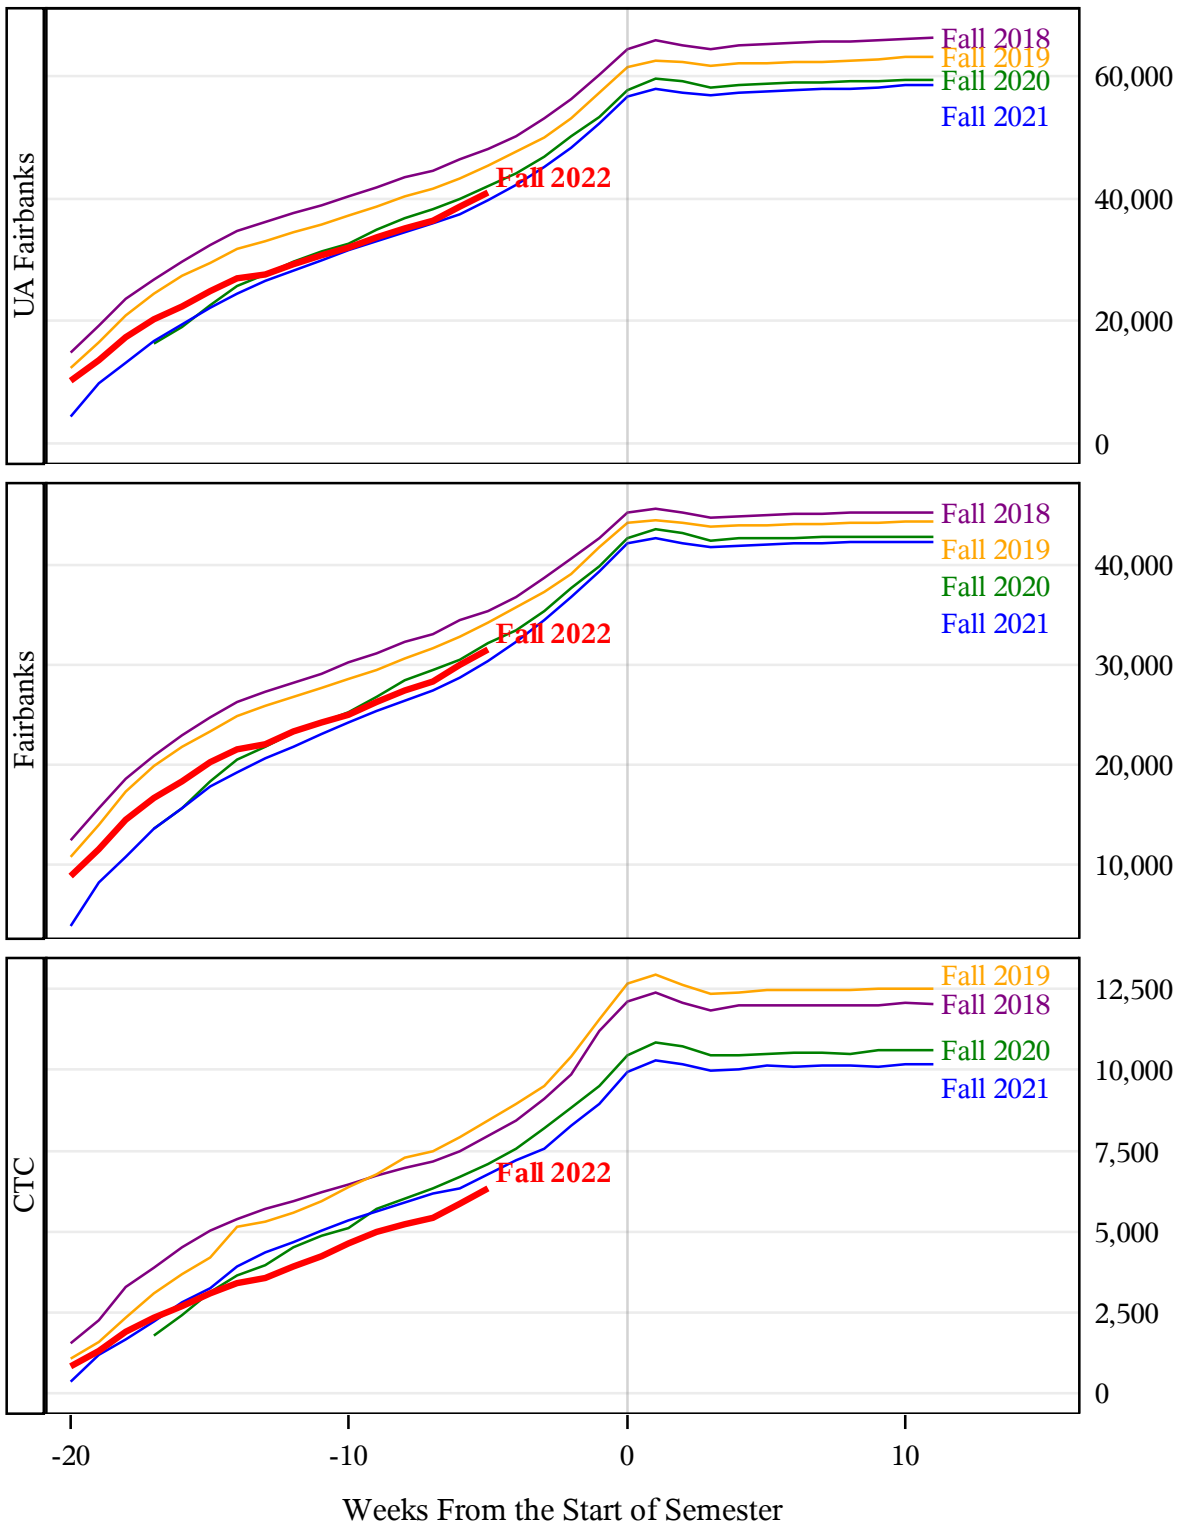

**University of Alaska Fairbanks - Early Semester Report  
 Student Credit Hours Generated by Registration Week  
 Fall 2018 - Fall 2022**

**University of Alaska Fairbanks - Early Semester Report  
 Student Credit Hours Generated by Registration Week  
 Fall 2018 - Fall 2022**