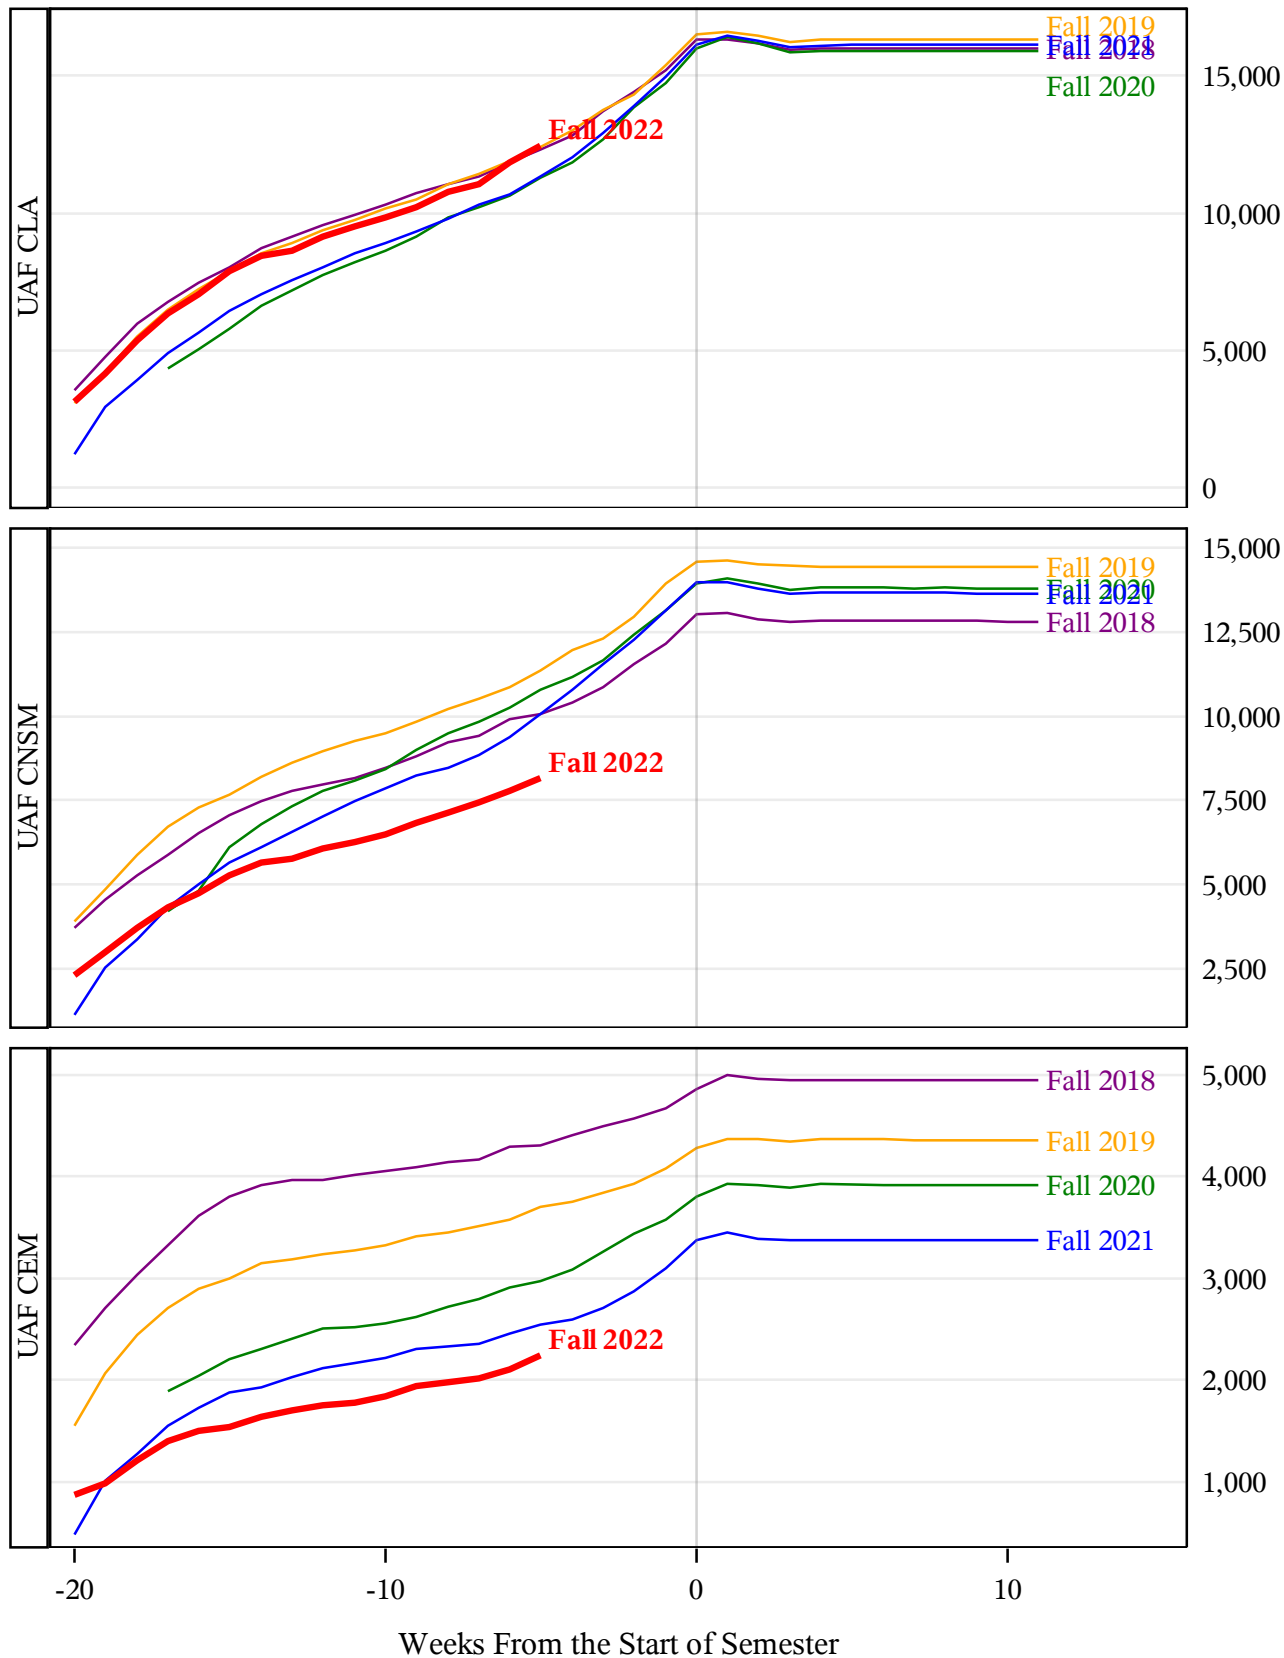

**University of Alaska Fairbanks - Early Semester Report  
 Student Credit Hours Generated by Registration Week  
 Fall 2018 - Fall 2022**

**University of Alaska Fairbanks - Early Semester Report  
 Student Credit Hours Generated by Registration Week  
 Fall 2018 - Fall 2022**