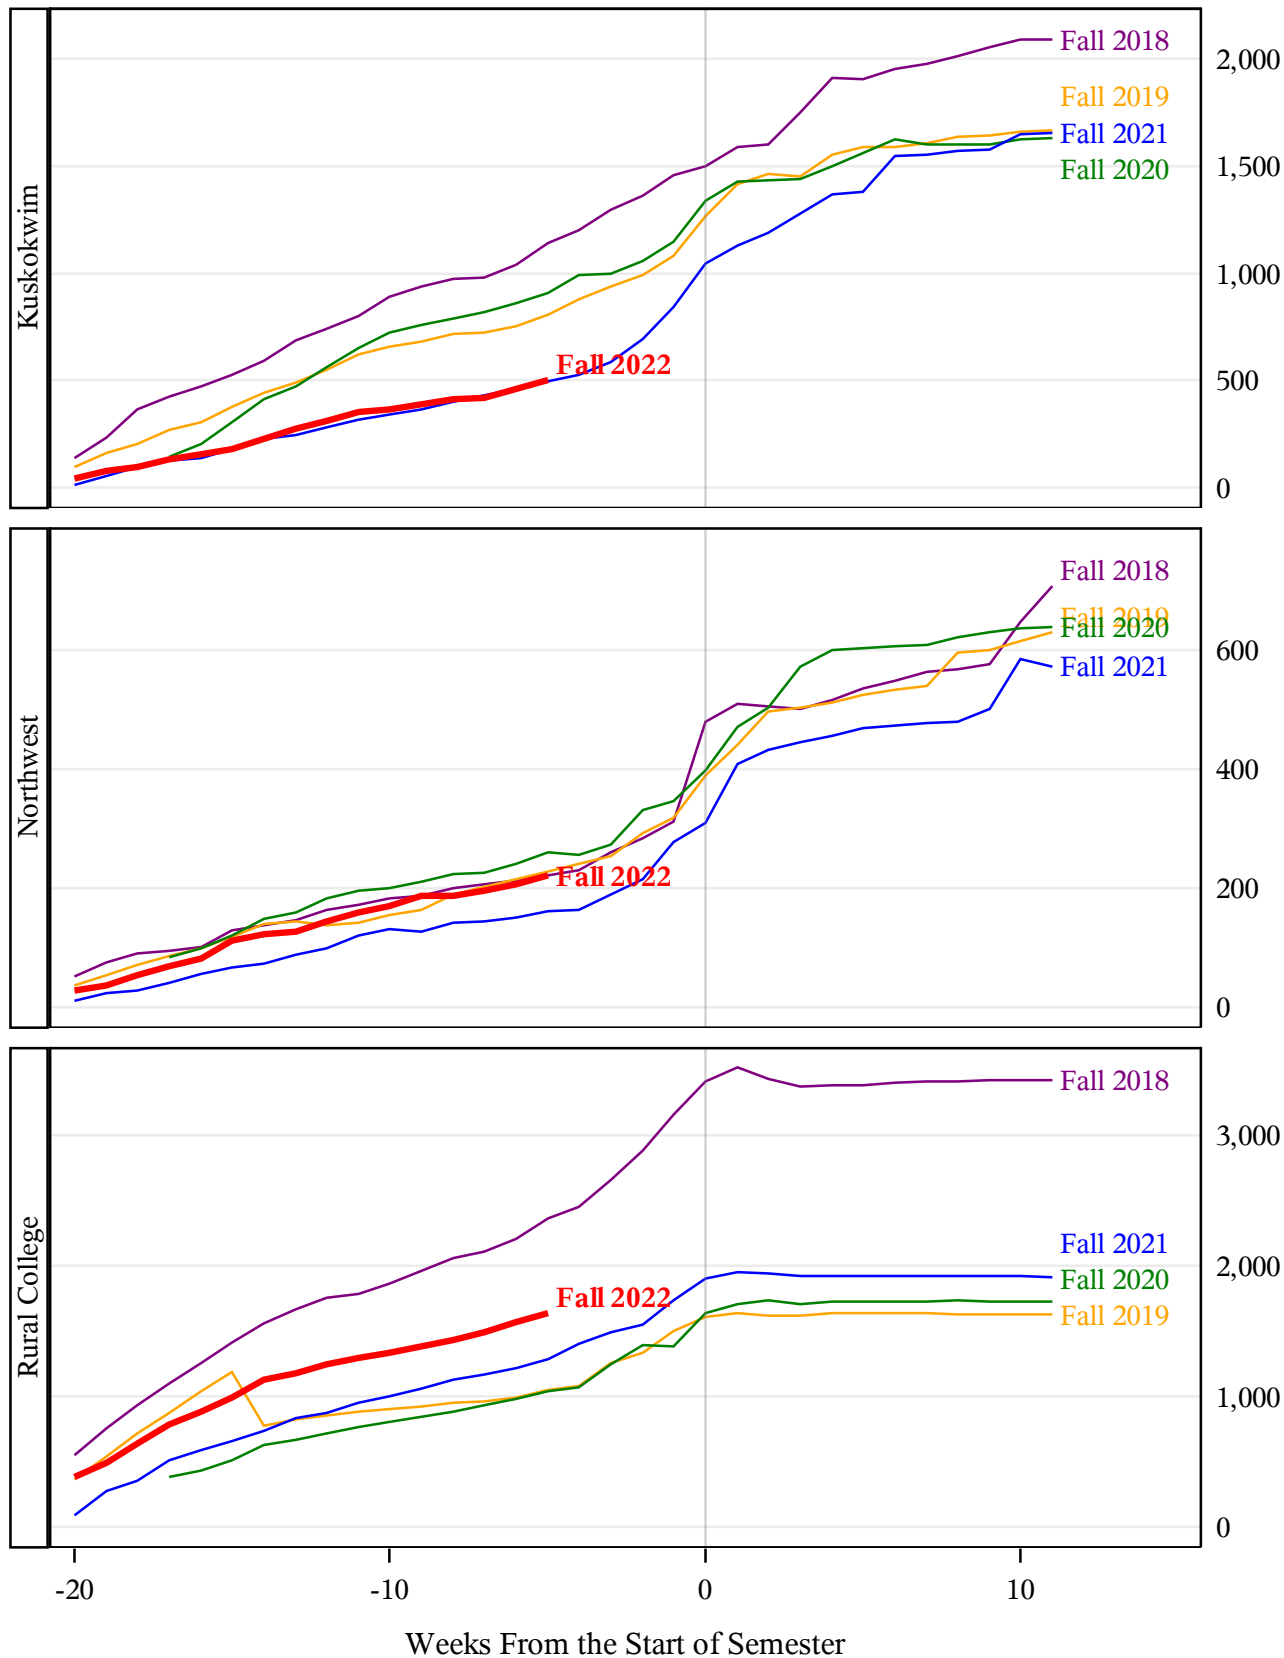

**University of Alaska Fairbanks - Early Semester Report  
 Student Credit Hours Generated by Registration Week  
 Fall 2018 - Fall 2022**

**University of Alaska Fairbanks - Early Semester Report  
 Student Credit Hours Generated by Registration Week  
 Fall 2018 - Fall 2022**

**University of Alaska Fairbanks - Early Semester Report  
 Student Credit Hours Generated by Registration Week  
 Fall 2018 - Fall 2022**

University of Alaska Fairbanks - Early Semester Report  
Student Credit Hours Generated by Registration Week  
Fall 2018 - Fall 2022