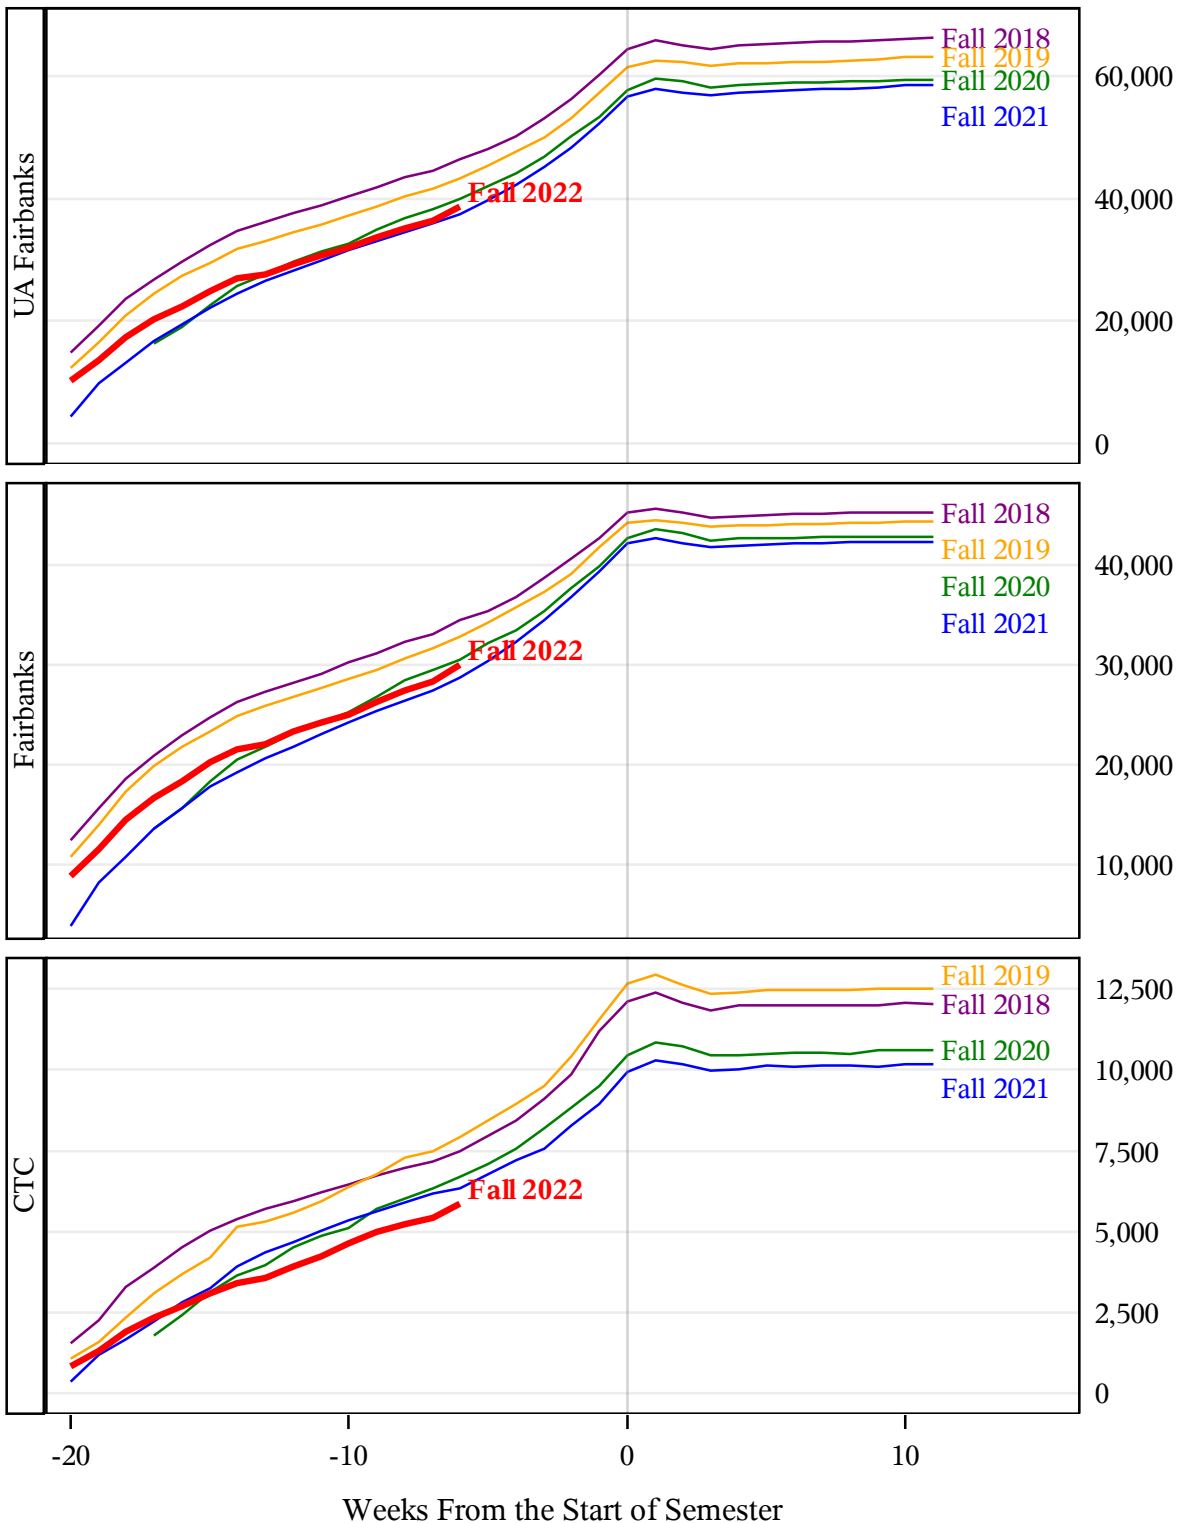

**University of Alaska Fairbanks - Early Semester Report  
 Student Credit Hours Generated by Registration Week  
 Fall 2018 - Fall 2022**

**University of Alaska Fairbanks - Early Semester Report  
 Student Credit Hours Generated by Registration Week  
 Fall 2018 - Fall 2022**