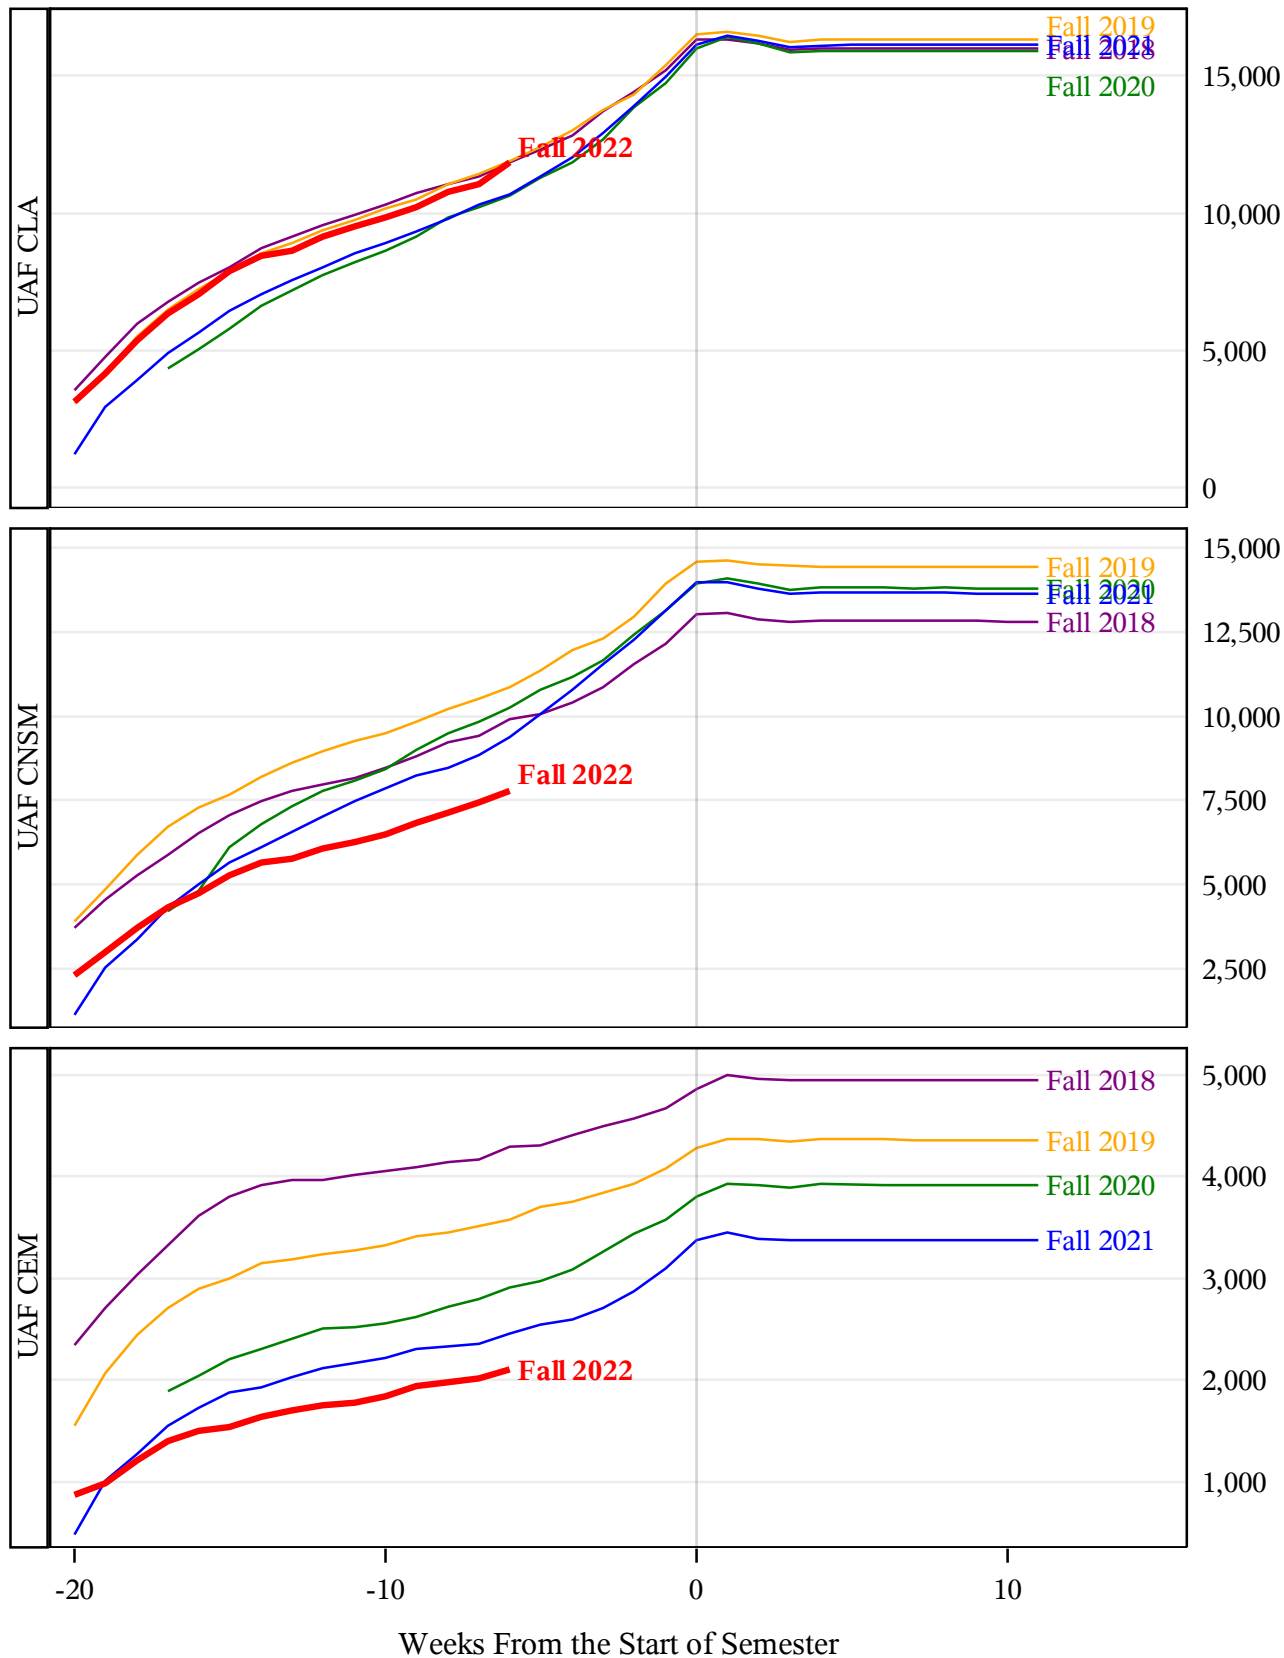

**University of Alaska Fairbanks - Early Semester Report  
 Student Credit Hours Generated by Registration Week  
 Fall 2018 - Fall 2022**

**University of Alaska Fairbanks - Early Semester Report  
 Student Credit Hours Generated by Registration Week  
 Fall 2018 - Fall 2022**