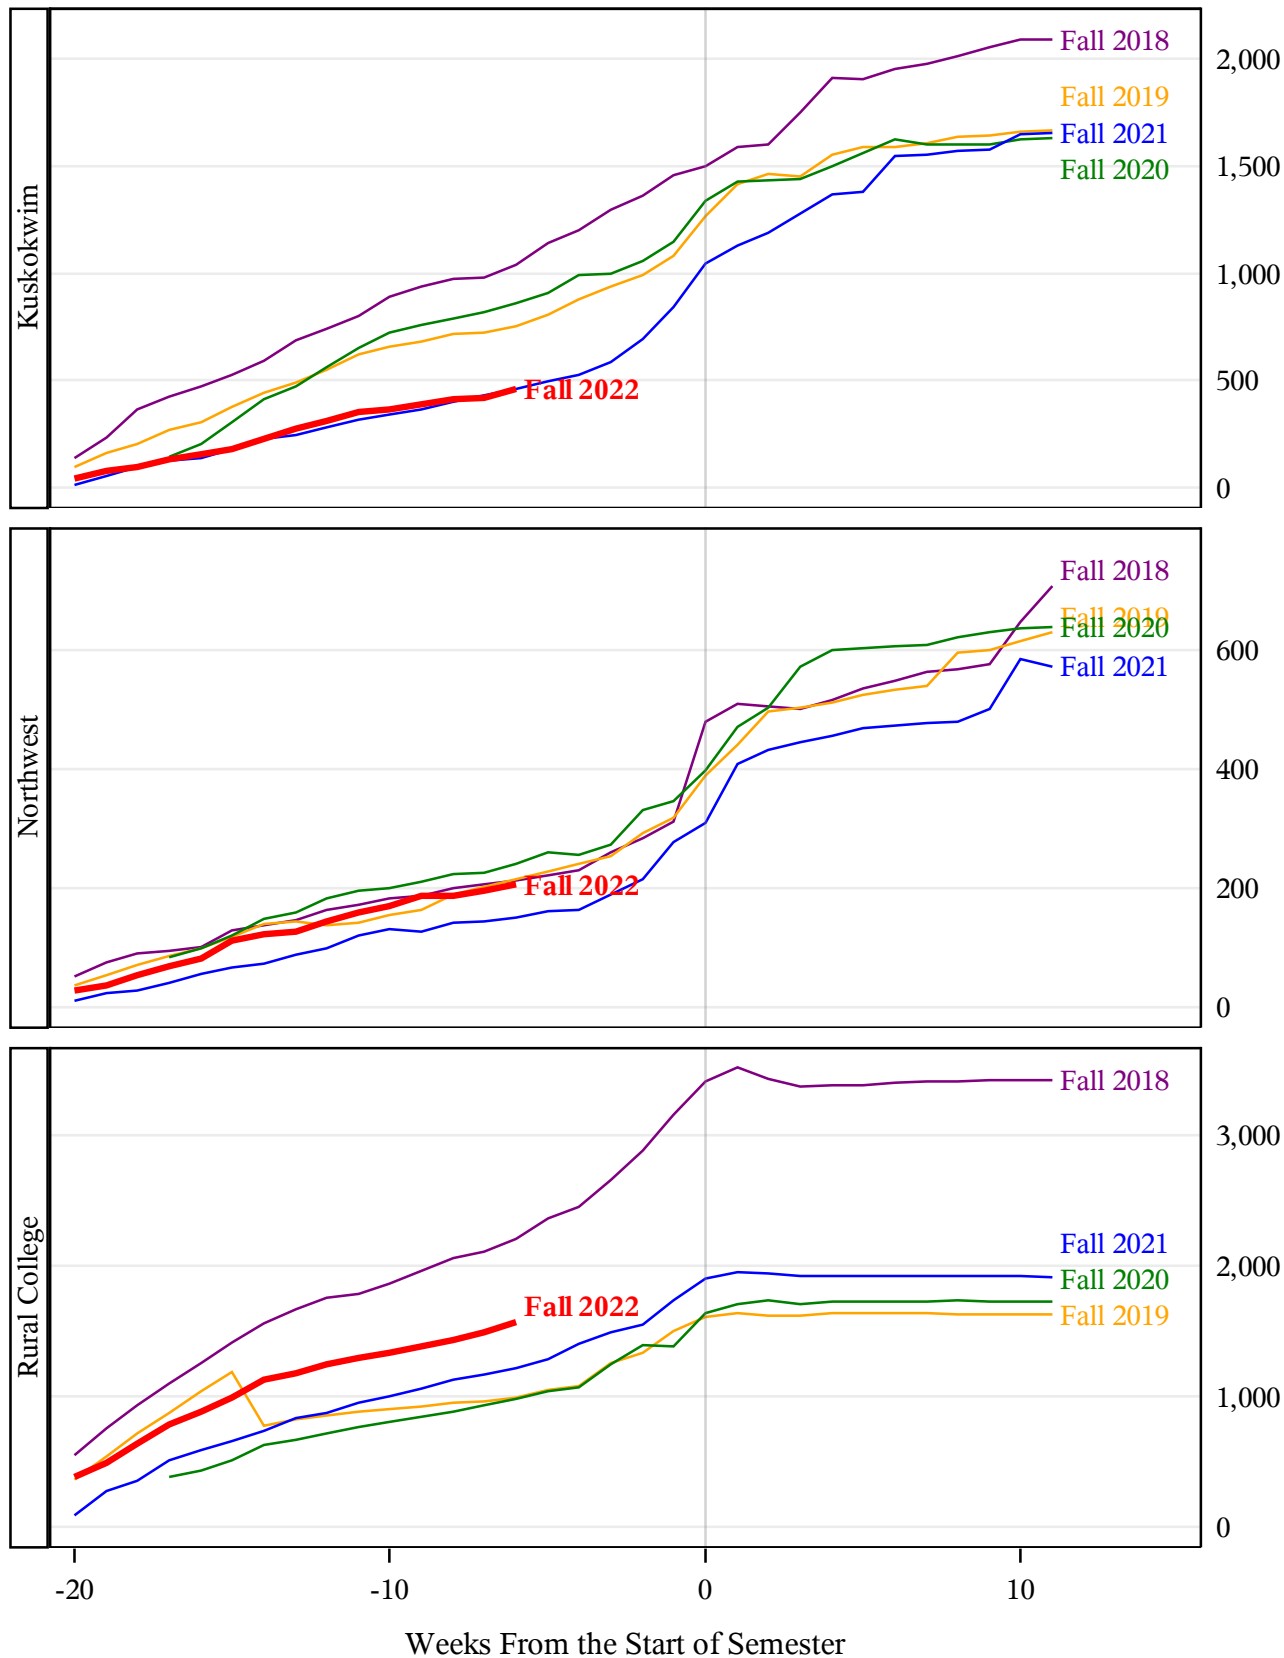

**University of Alaska Fairbanks - Early Semester Report  
 Student Credit Hours Generated by Registration Week  
 Fall 2018 - Fall 2022**

**University of Alaska Fairbanks - Early Semester Report  
 Student Credit Hours Generated by Registration Week  
 Fall 2018 - Fall 2022**

**University of Alaska Fairbanks - Early Semester Report  
 Student Credit Hours Generated by Registration Week  
 Fall 2018 - Fall 2022**

*University of Alaska Fairbanks - Early Semester Report  
Student Credit Hours Generated by Registration Week  
Fall 2018 - Fall 2022*