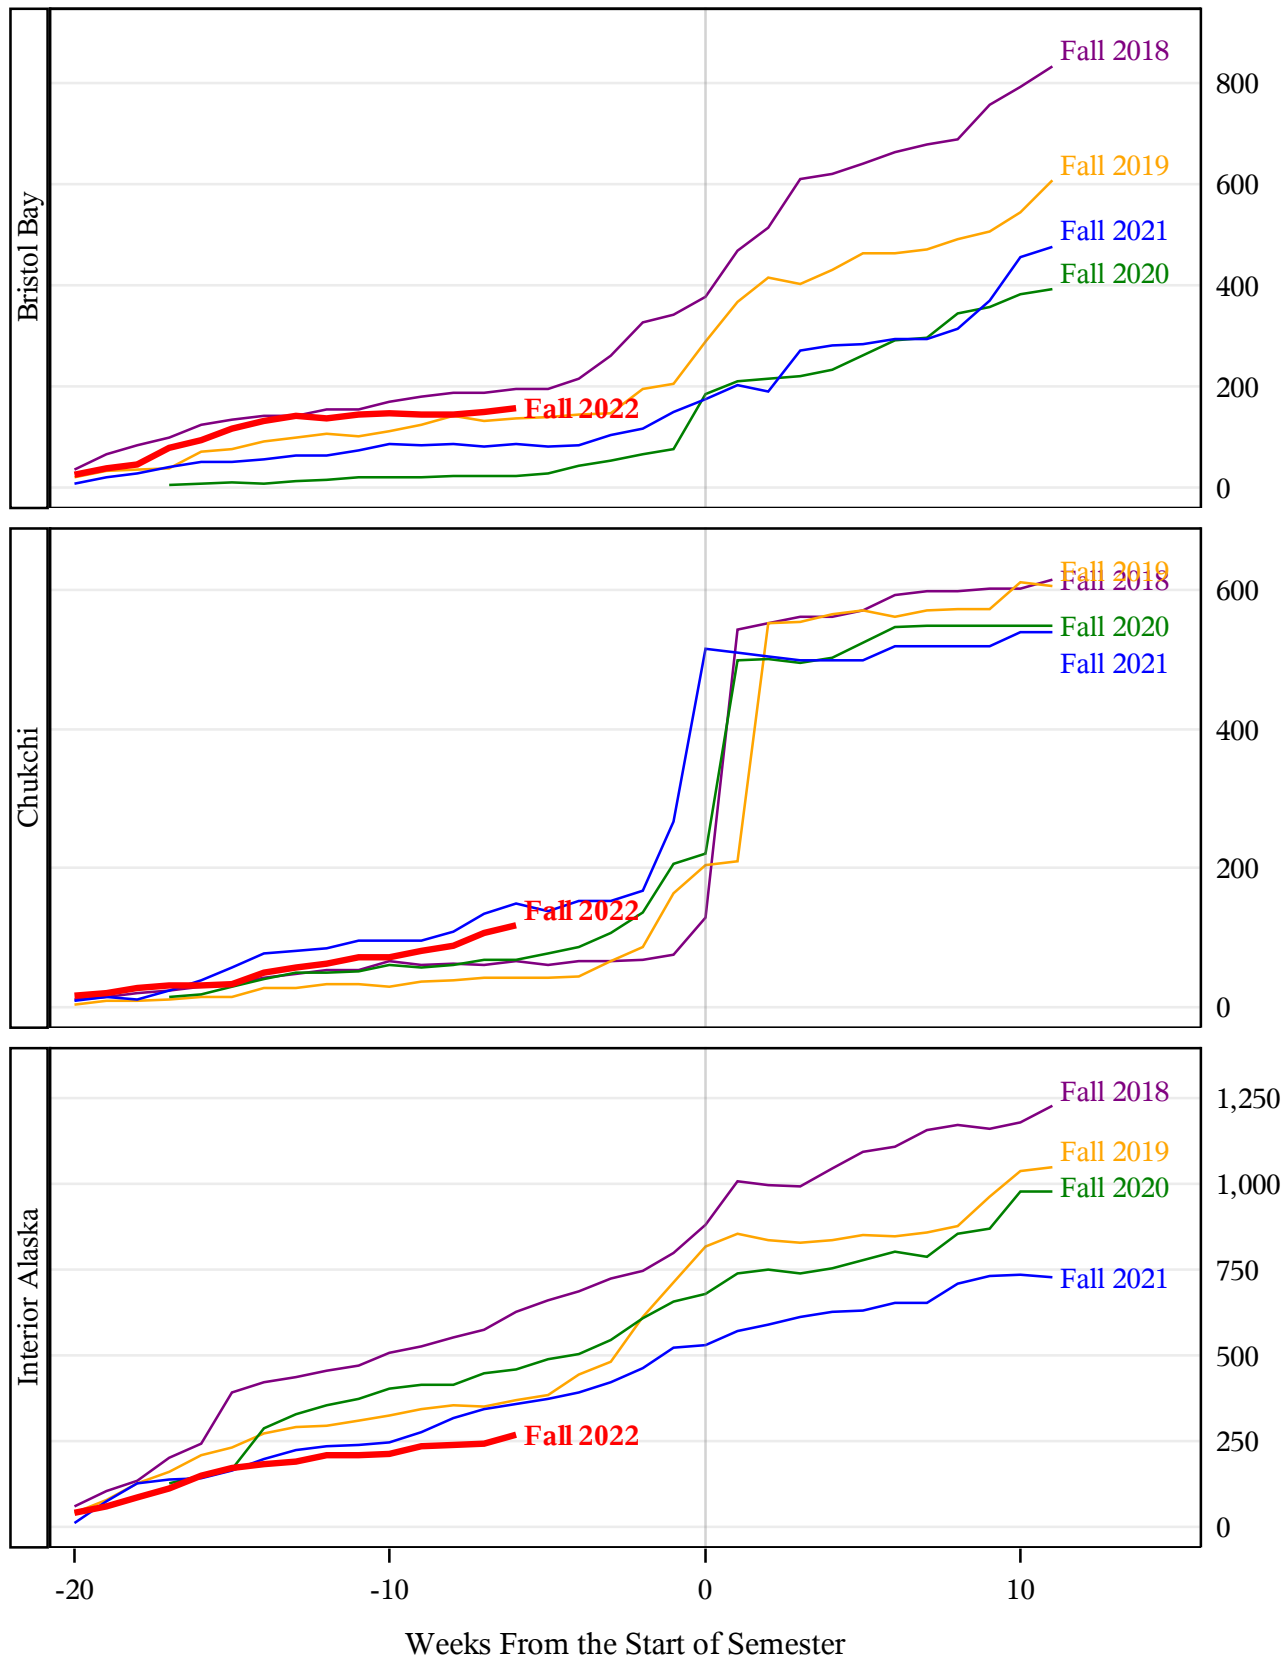

**University of Alaska Fairbanks - Early Semester Report  
 Student Credit Hours Generated by Registration Week  
 Fall 2018 - Fall 2022**

**University of Alaska Fairbanks - Early Semester Report  
 Student Credit Hours Generated by Registration Week  
 Fall 2018 - Fall 2022**

**University of Alaska Fairbanks - Early Semester Report  
 Student Credit Hours Generated by Registration Week  
 Fall 2018 - Fall 2022**

*University of Alaska Fairbanks - Early Semester Report  
Student Credit Hours Generated by Registration Week  
Fall 2018 - Fall 2022*