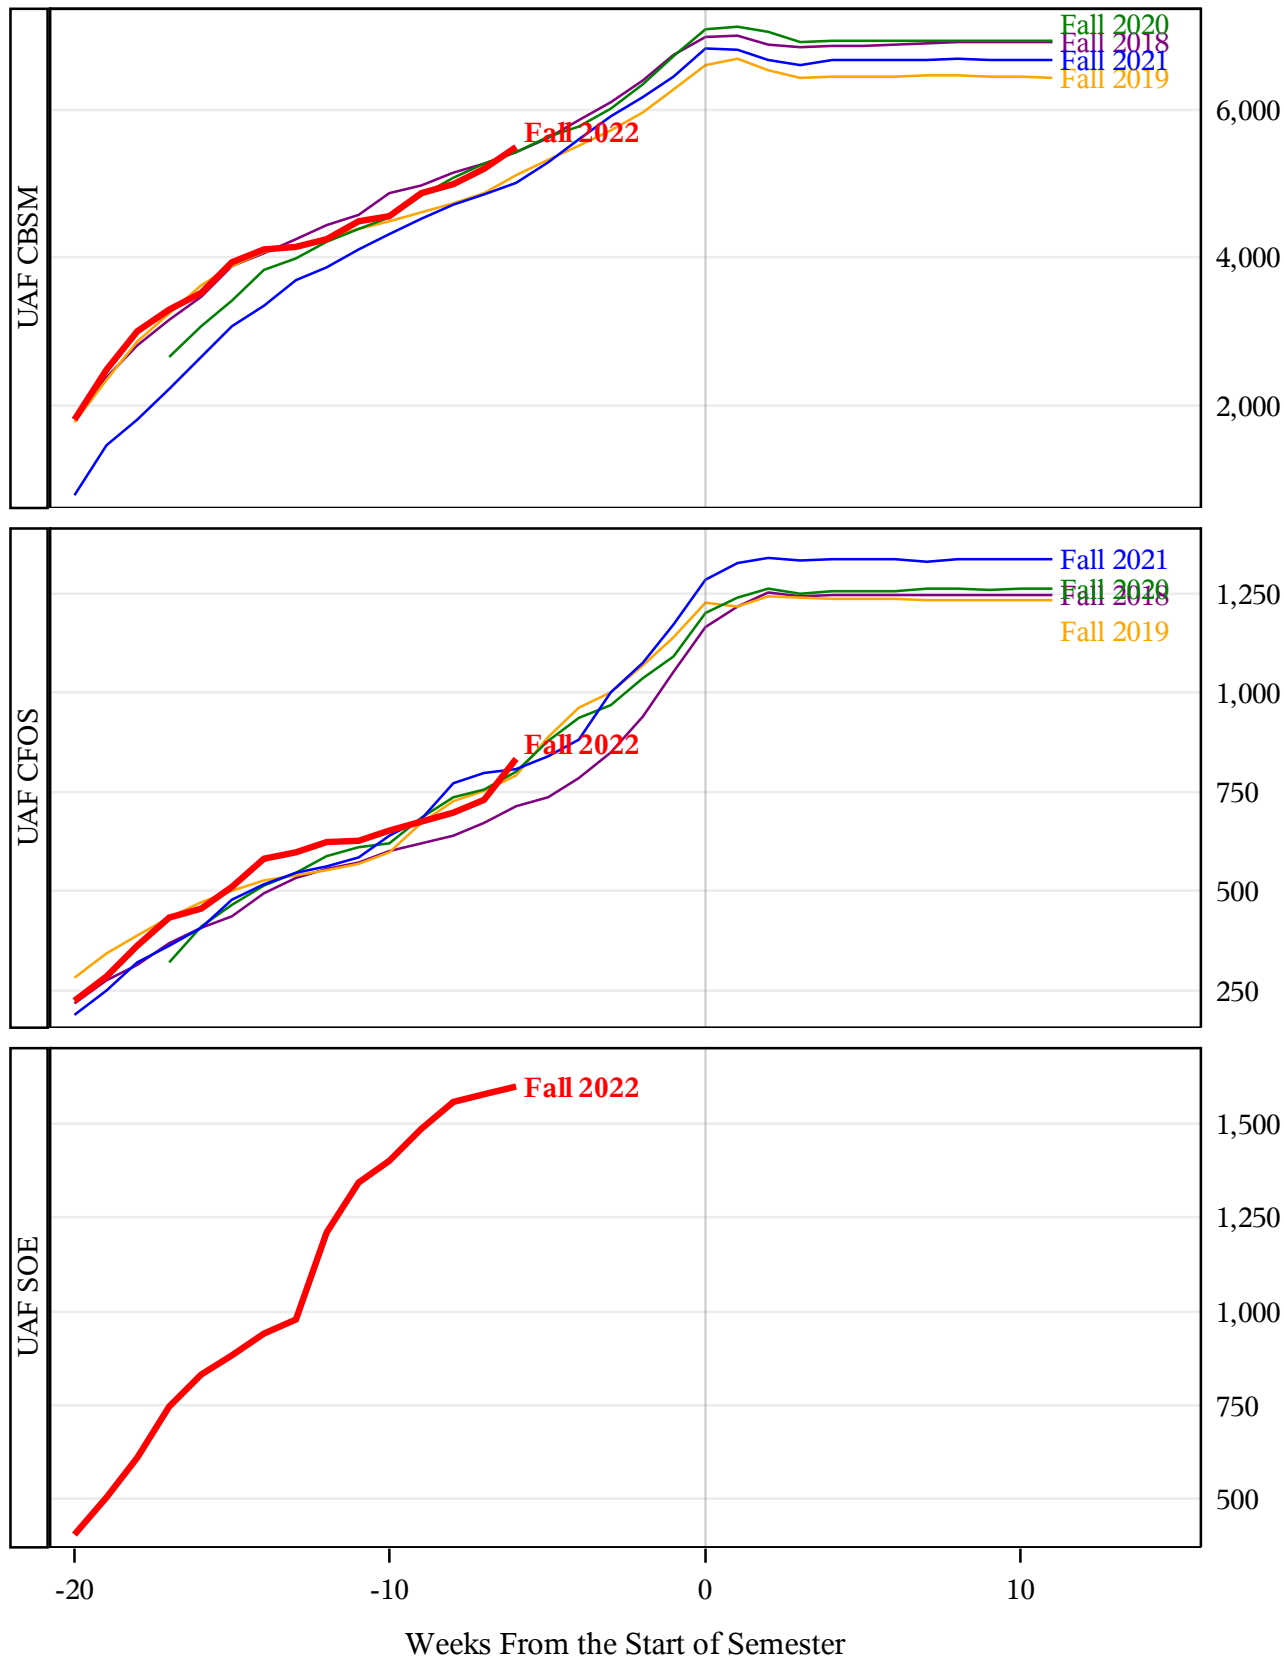

**University of Alaska Fairbanks - Early Semester Report
Student Credit Hours Generated by Registration Week
Fall 2018 - Fall 2022**