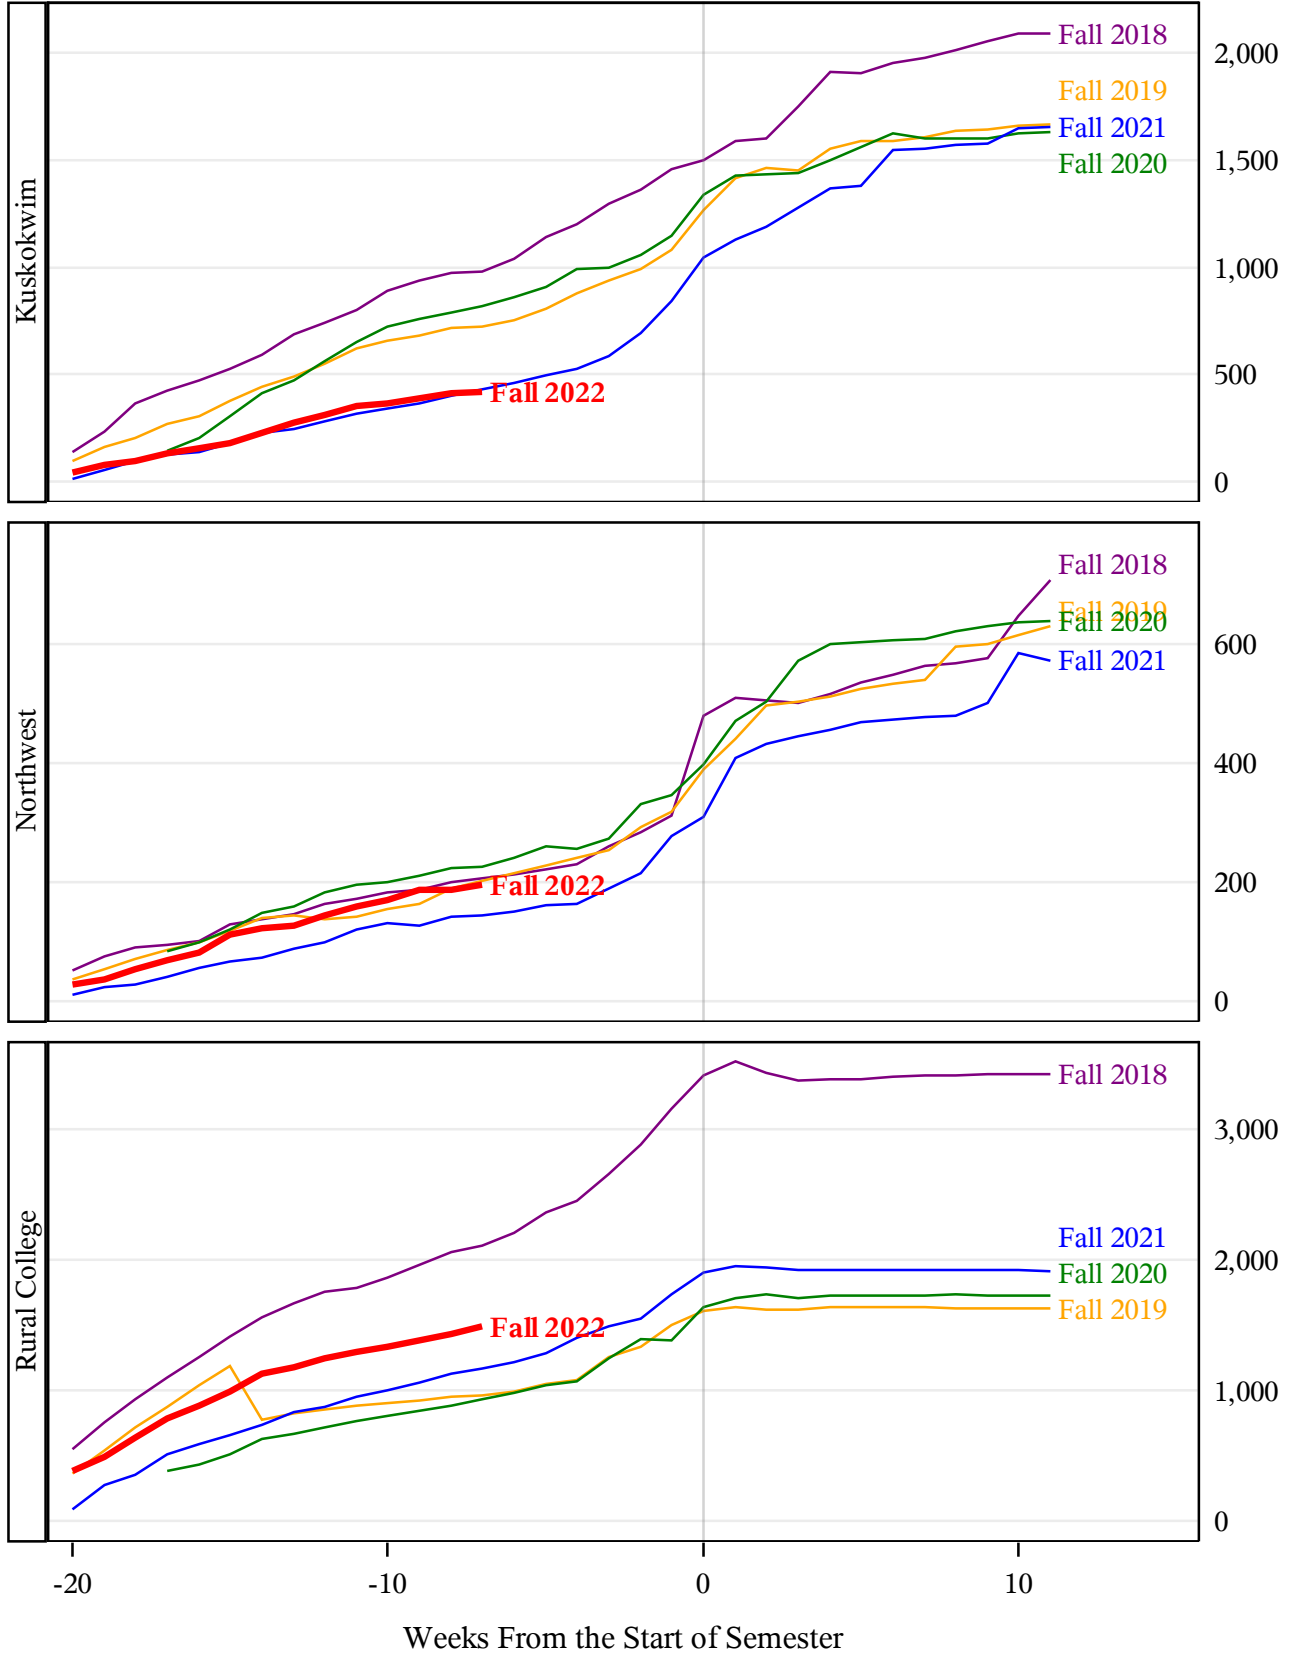

**University of Alaska Fairbanks - Early Semester Report
 Student Credit Hours Generated by Registration Week
 Fall 2018 - Fall 2022**

**University of Alaska Fairbanks - Early Semester Report
 Student Credit Hours Generated by Registration Week
 Fall 2018 - Fall 2022**

**University of Alaska Fairbanks - Early Semester Report
 Student Credit Hours Generated by Registration Week
 Fall 2018 - Fall 2022**

*University of Alaska Fairbanks - Early Semester Report
Student Credit Hours Generated by Registration Week
Fall 2018 - Fall 2022*