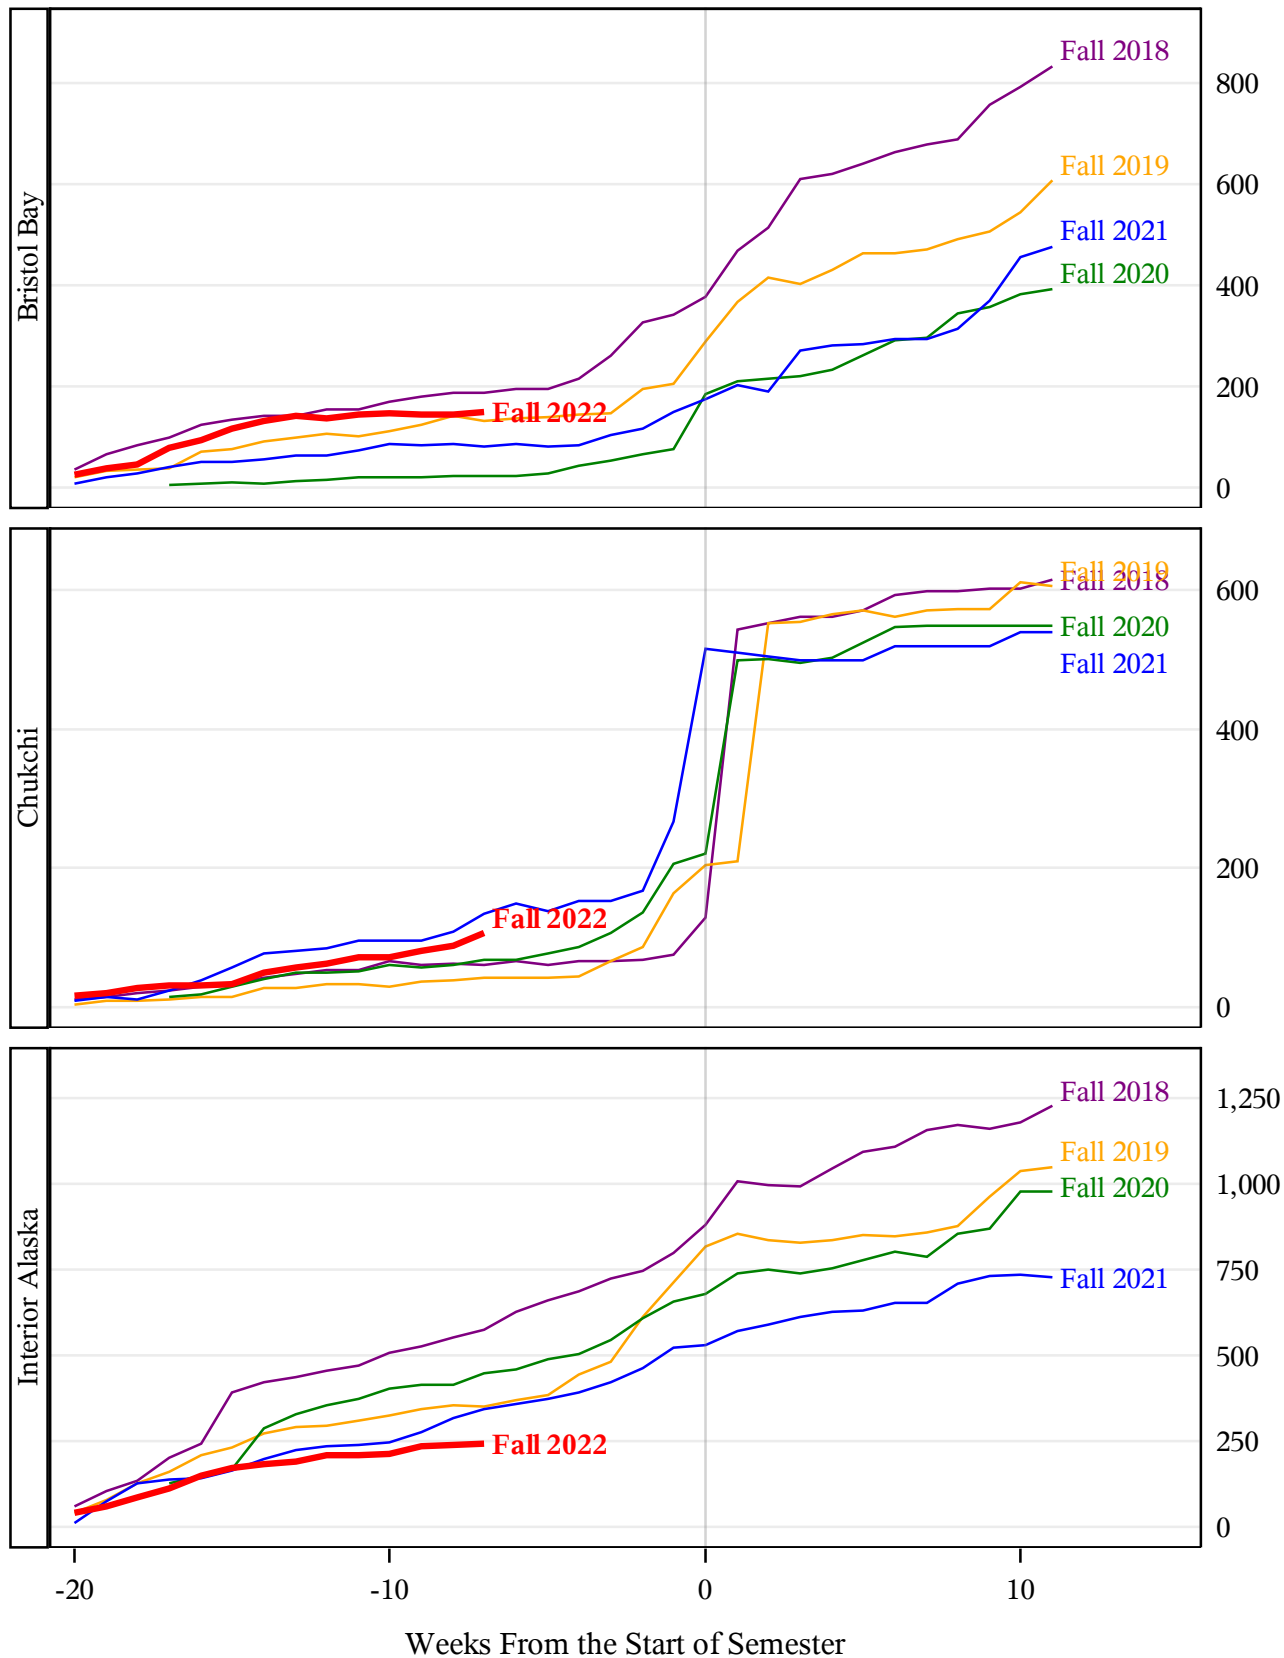

**University of Alaska Fairbanks - Early Semester Report
 Student Credit Hours Generated by Registration Week
 Fall 2018 - Fall 2022**

**University of Alaska Fairbanks - Early Semester Report
 Student Credit Hours Generated by Registration Week
 Fall 2018 - Fall 2022**

**University of Alaska Fairbanks - Early Semester Report
 Student Credit Hours Generated by Registration Week
 Fall 2018 - Fall 2022**

*University of Alaska Fairbanks - Early Semester Report
Student Credit Hours Generated by Registration Week
Fall 2018 - Fall 2022*