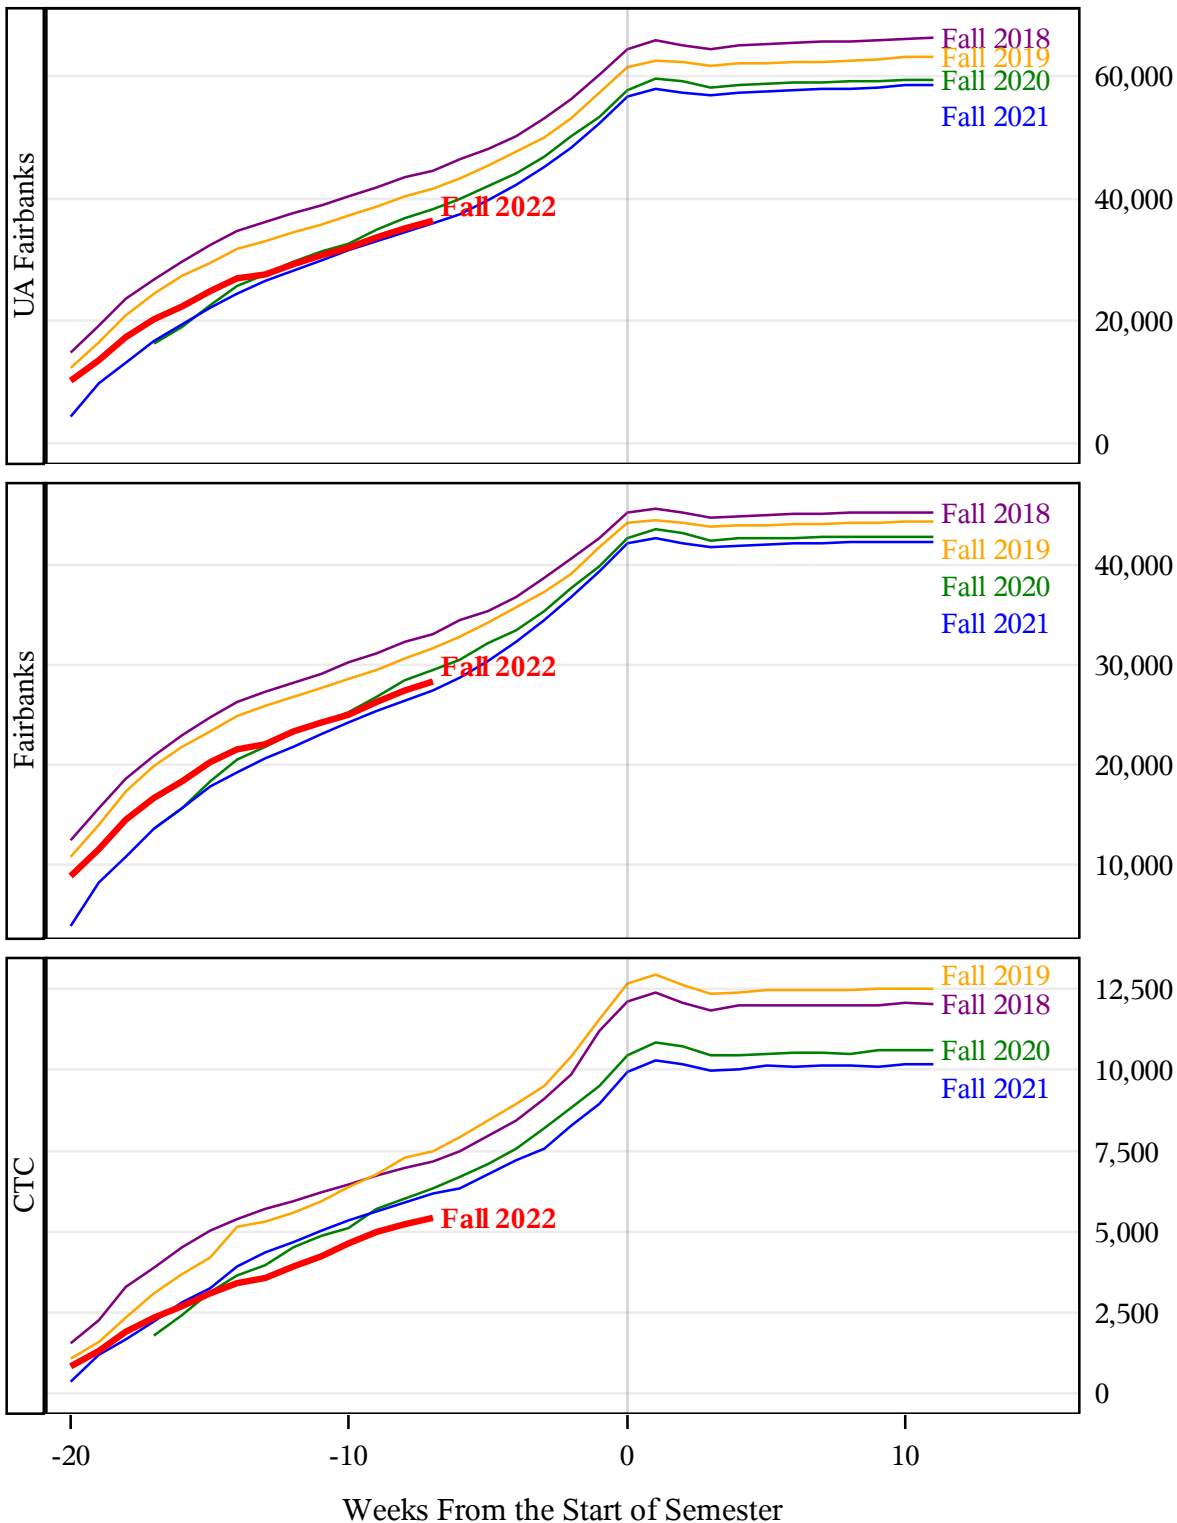

**University of Alaska Fairbanks - Early Semester Report
 Student Credit Hours Generated by Registration Week
 Fall 2018 - Fall 2022**

**University of Alaska Fairbanks - Early Semester Report
 Student Credit Hours Generated by Registration Week
 Fall 2018 - Fall 2022**