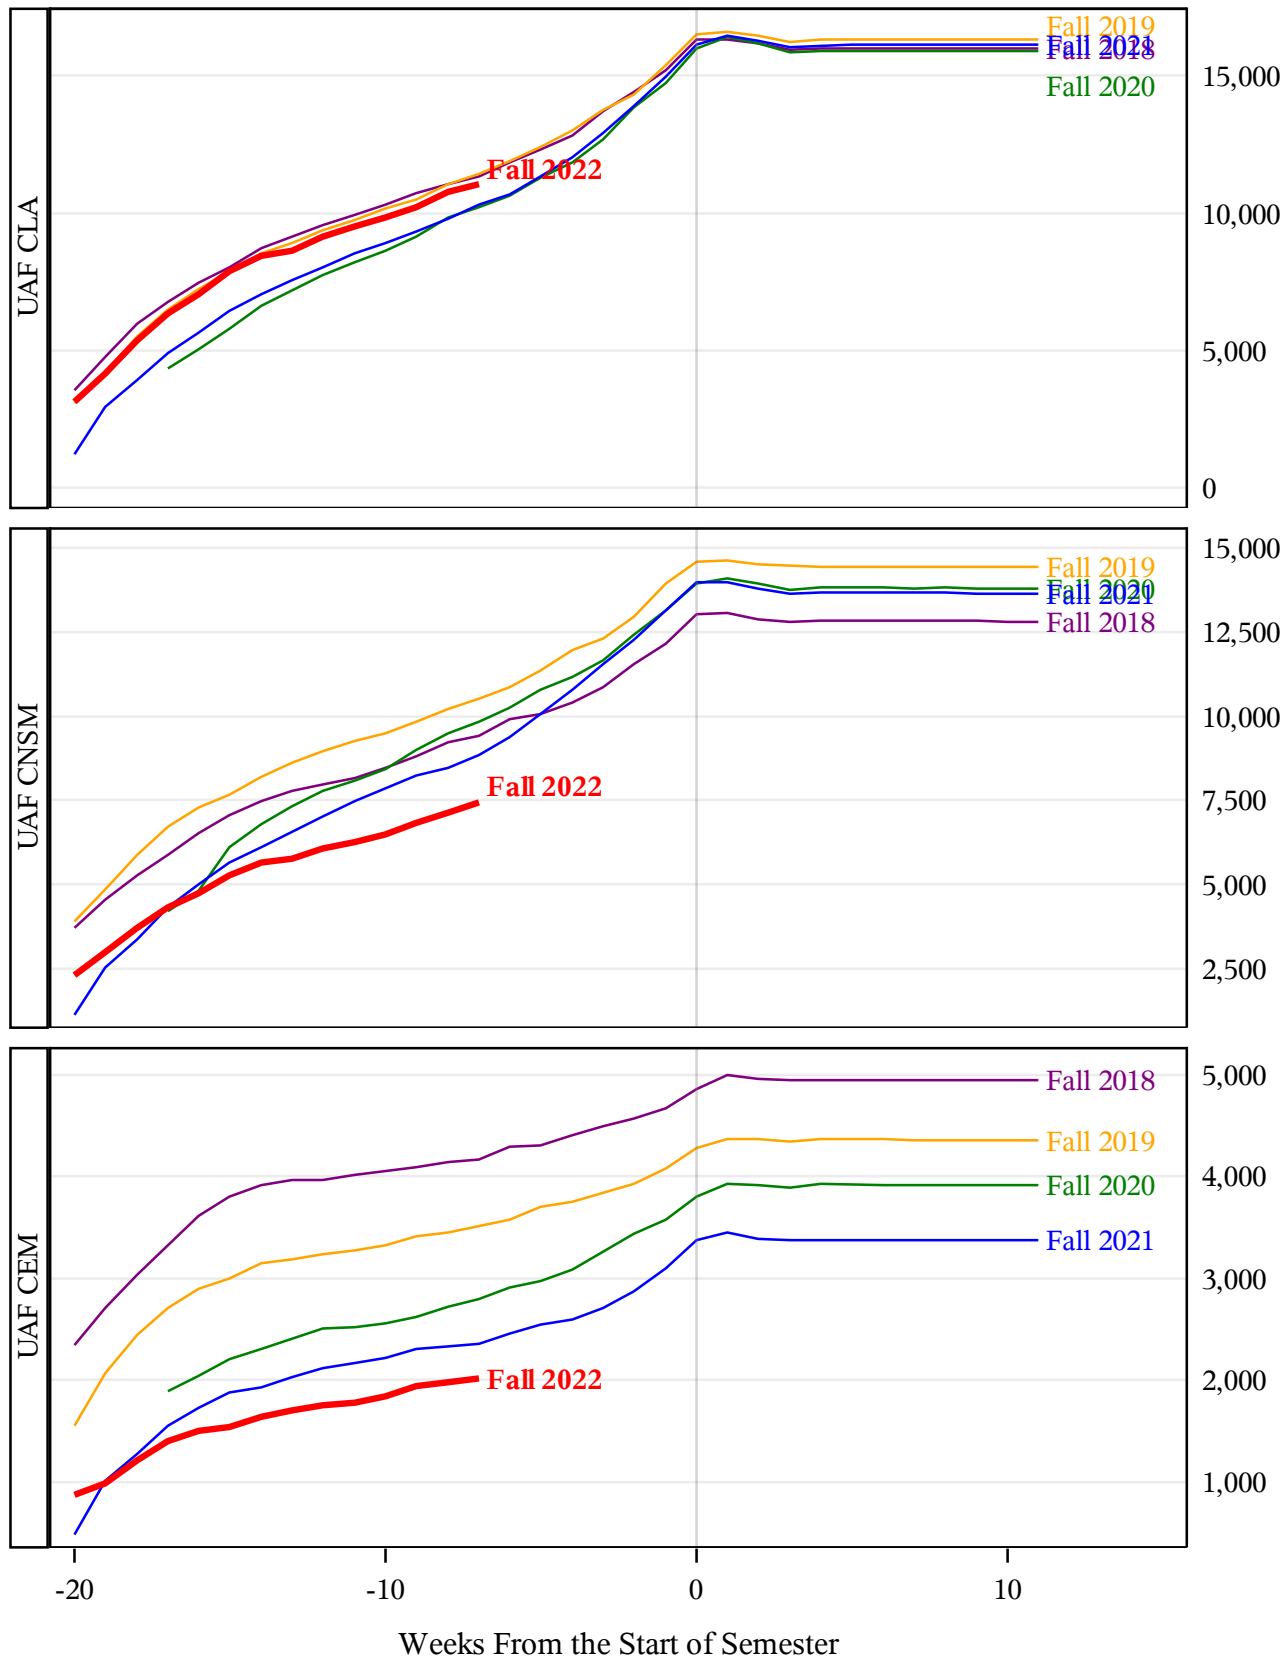

**University of Alaska Fairbanks - Early Semester Report
 Student Credit Hours Generated by Registration Week
 Fall 2018 - Fall 2022**

**University of Alaska Fairbanks - Early Semester Report
 Student Credit Hours Generated by Registration Week
 Fall 2018 - Fall 2022**