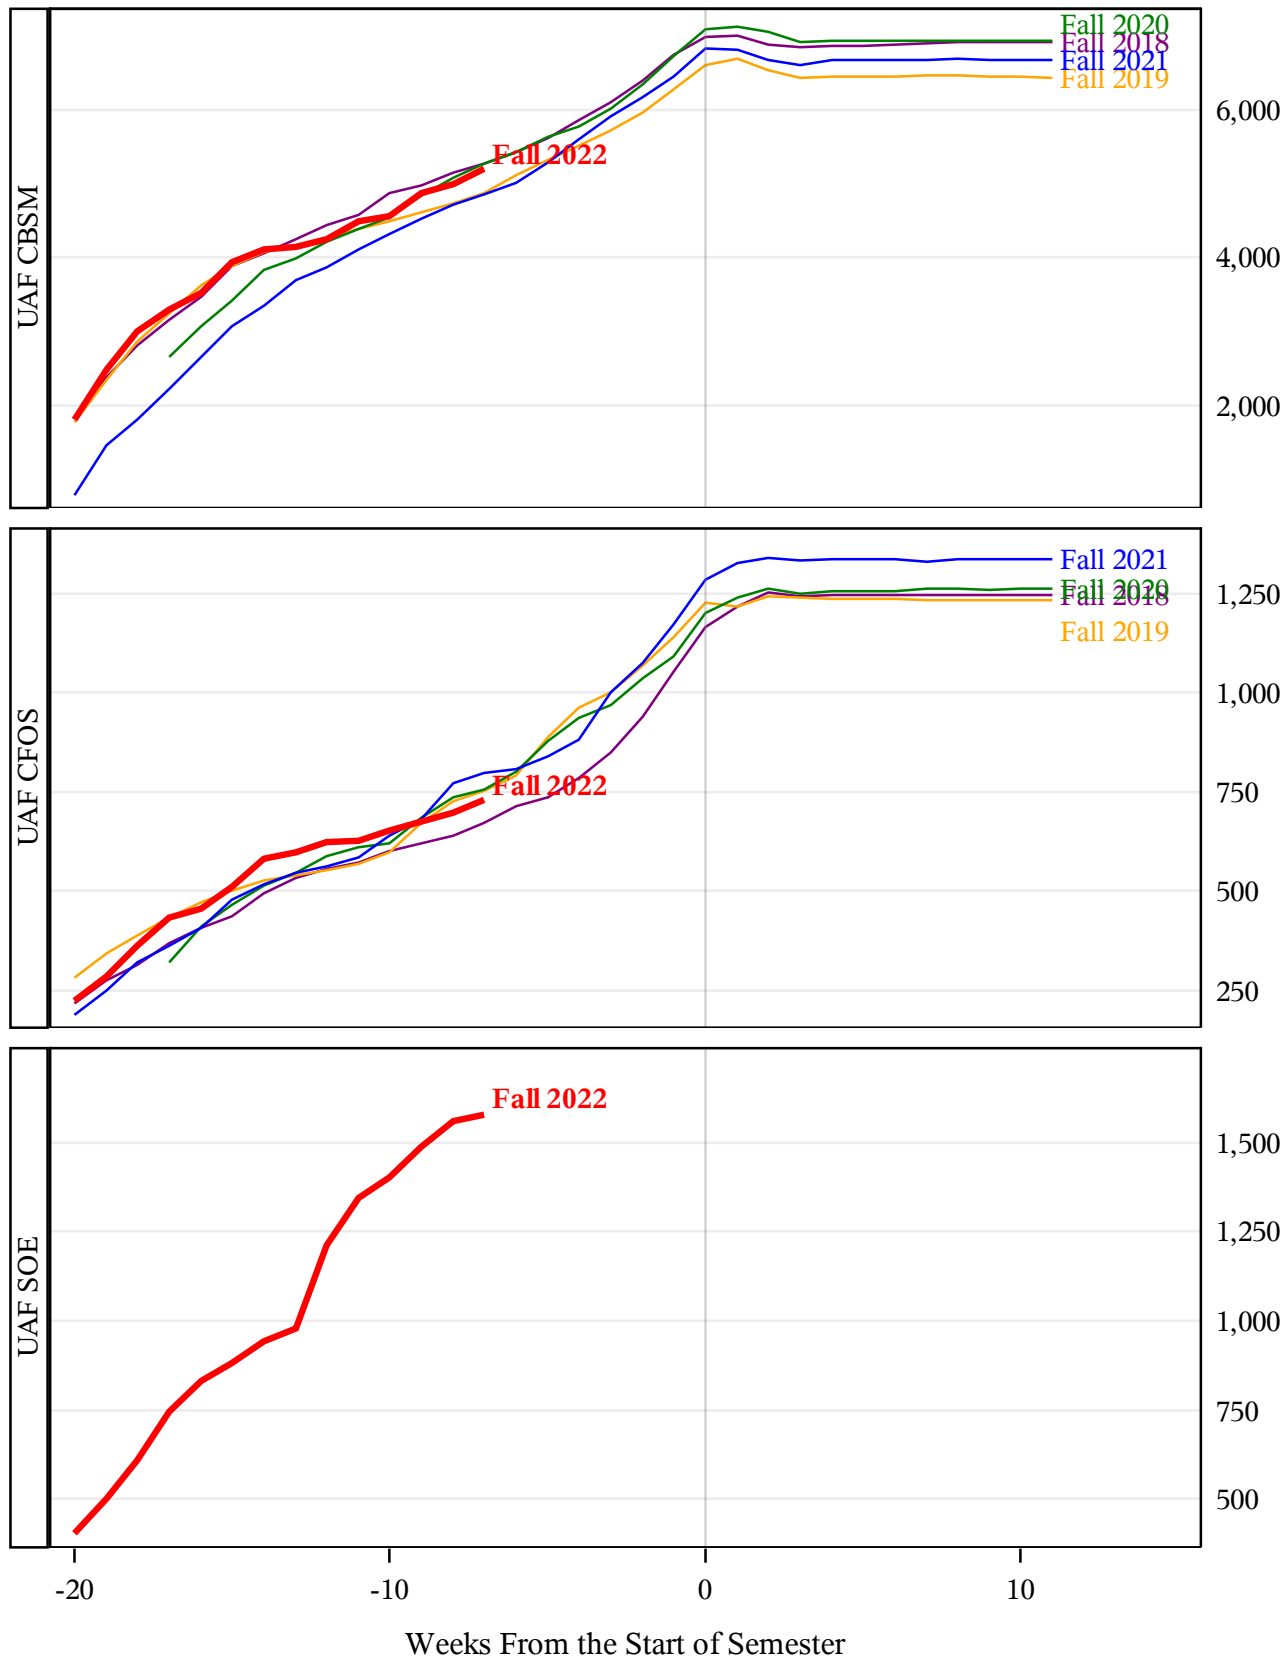

**University of Alaska Fairbanks - Early Semester Report
Student Credit Hours Generated by Registration Week
Fall 2018 - Fall 2022**