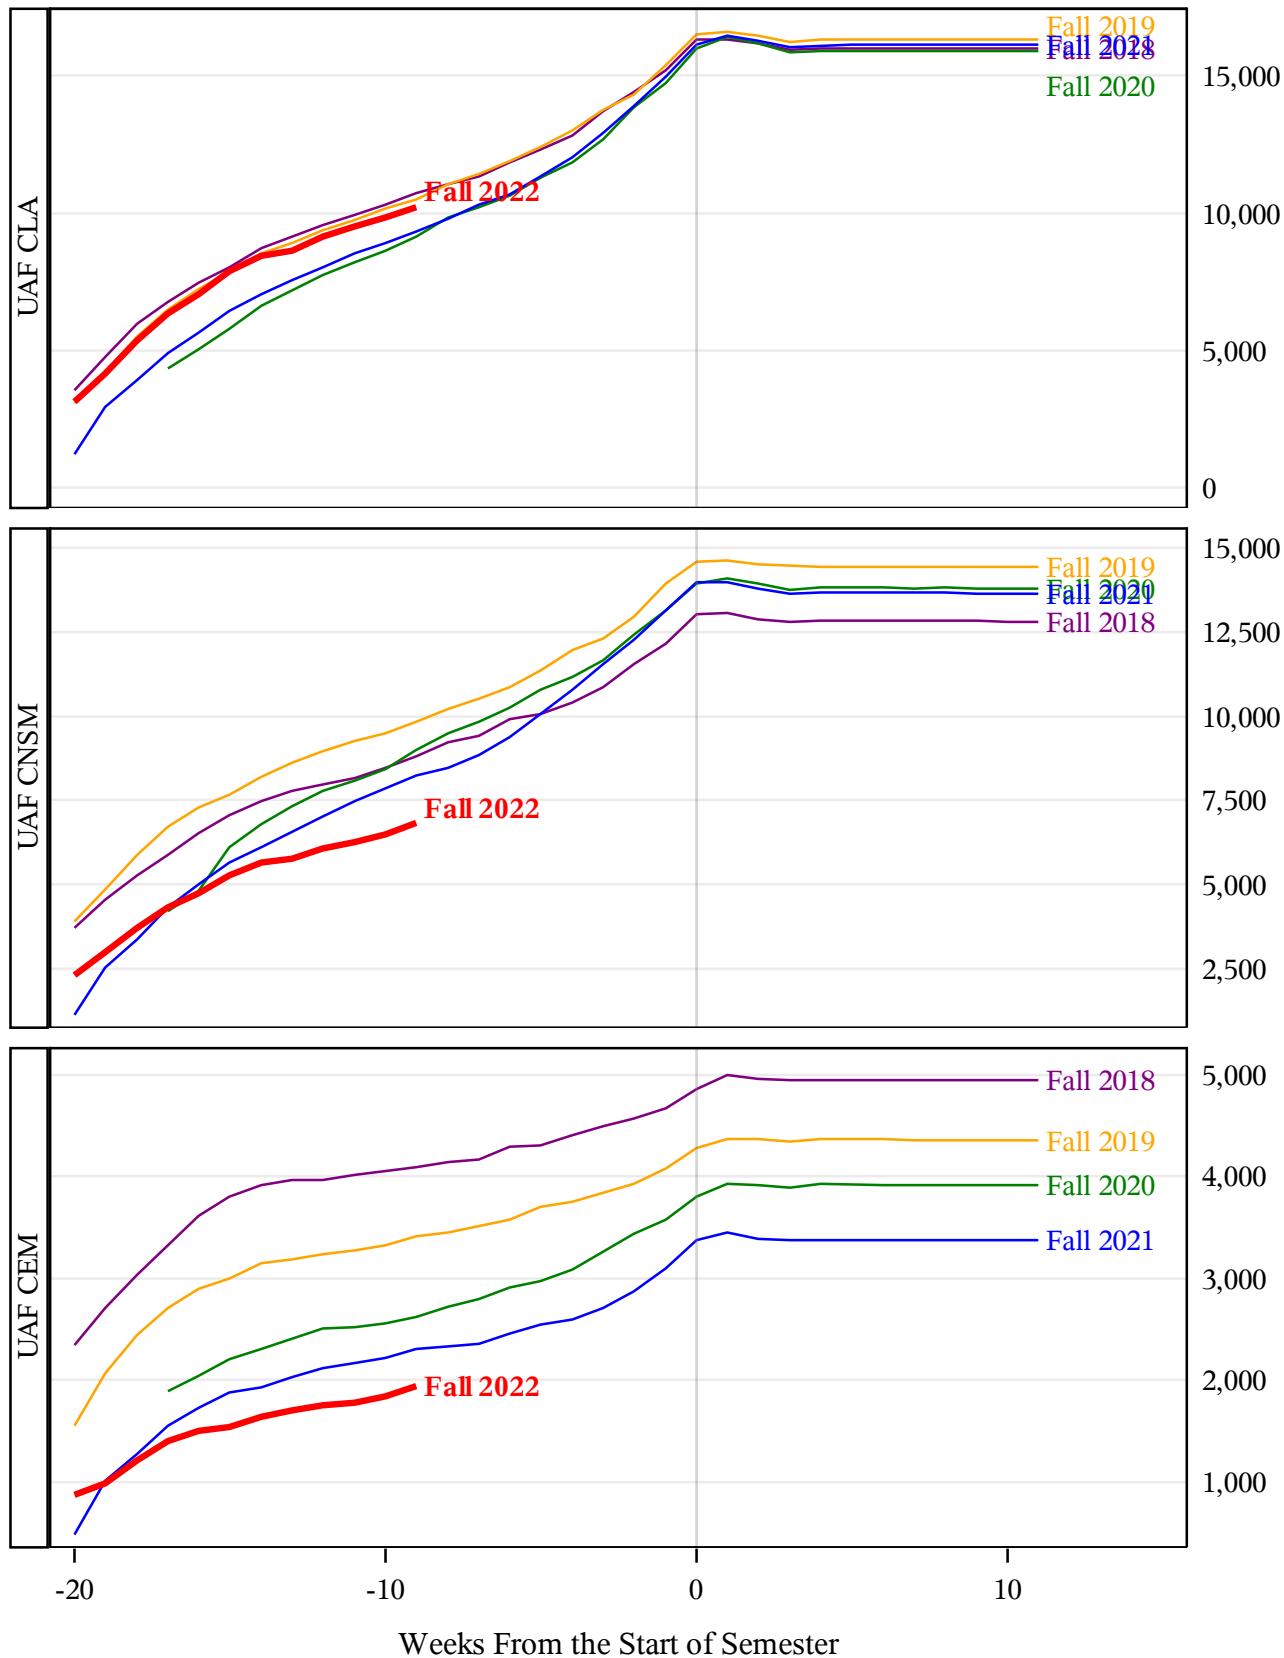

**University of Alaska Fairbanks - Early Semester Report
 Student Credit Hours Generated by Registration Week
 Fall 2018 - Fall 2022**

**University of Alaska Fairbanks - Early Semester Report
 Student Credit Hours Generated by Registration Week
 Fall 2018 - Fall 2022**