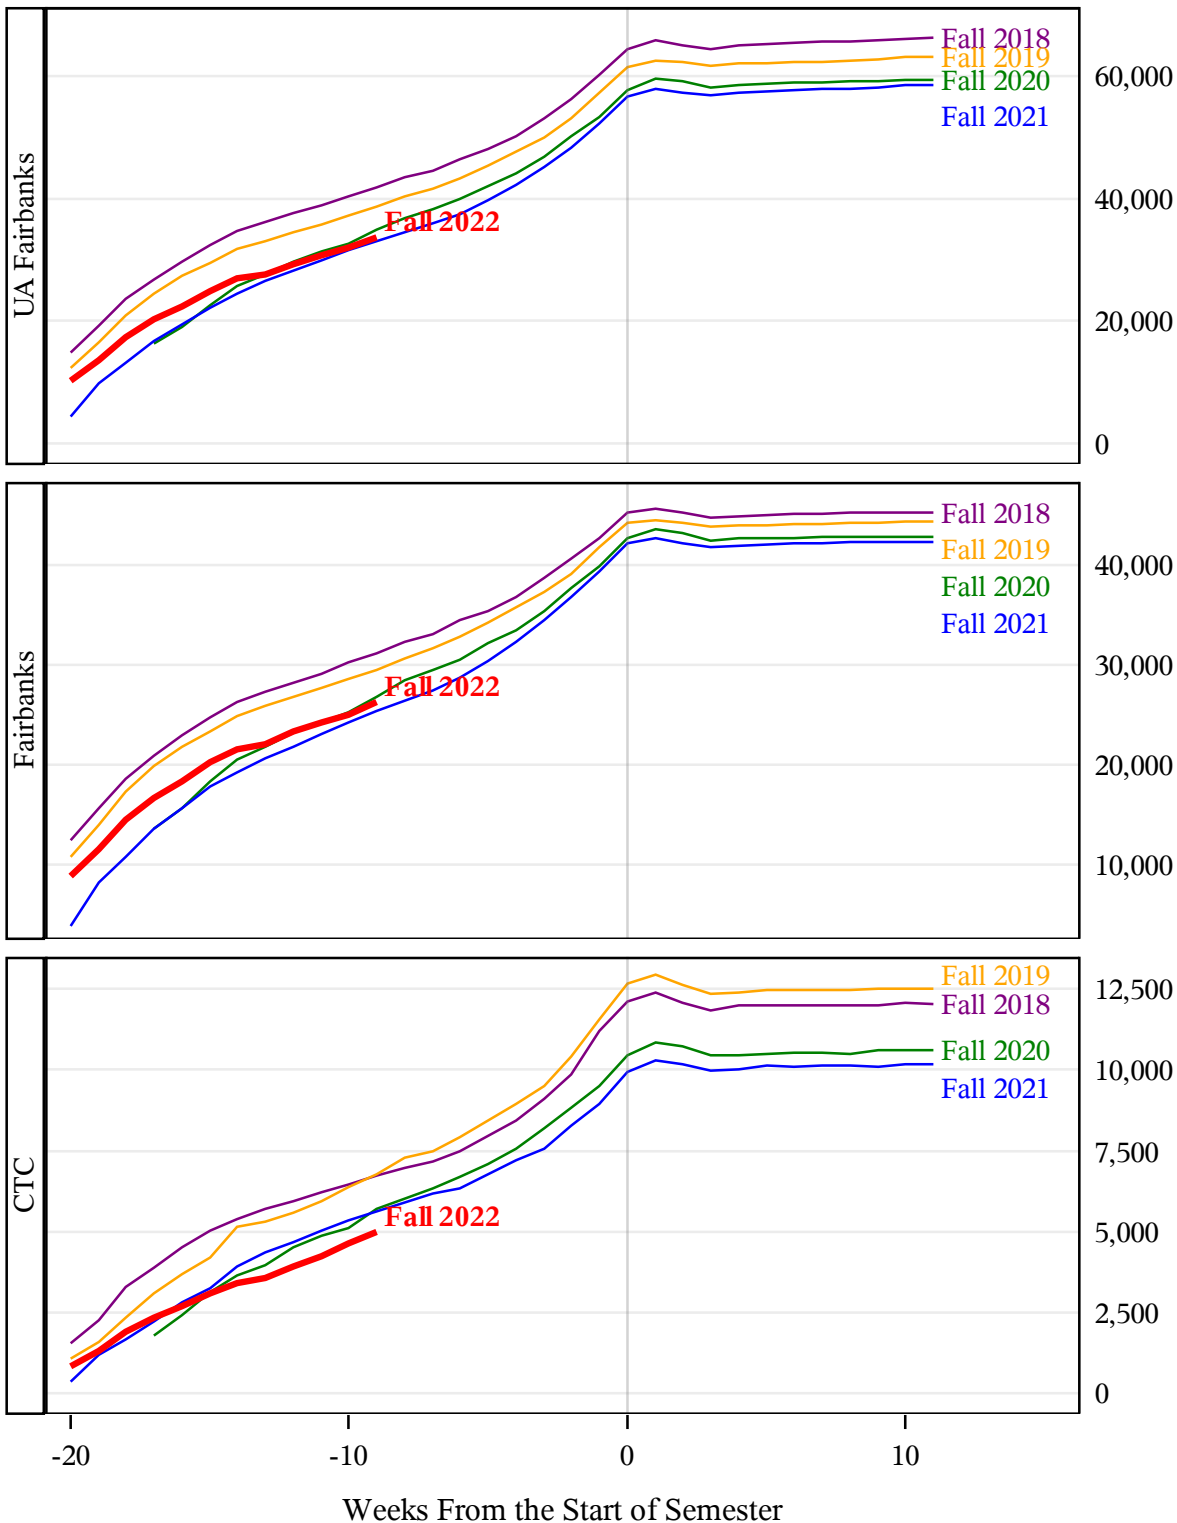

**University of Alaska Fairbanks - Early Semester Report
 Student Credit Hours Generated by Registration Week
 Fall 2018 - Fall 2022**

**University of Alaska Fairbanks - Early Semester Report
 Student Credit Hours Generated by Registration Week
 Fall 2018 - Fall 2022**