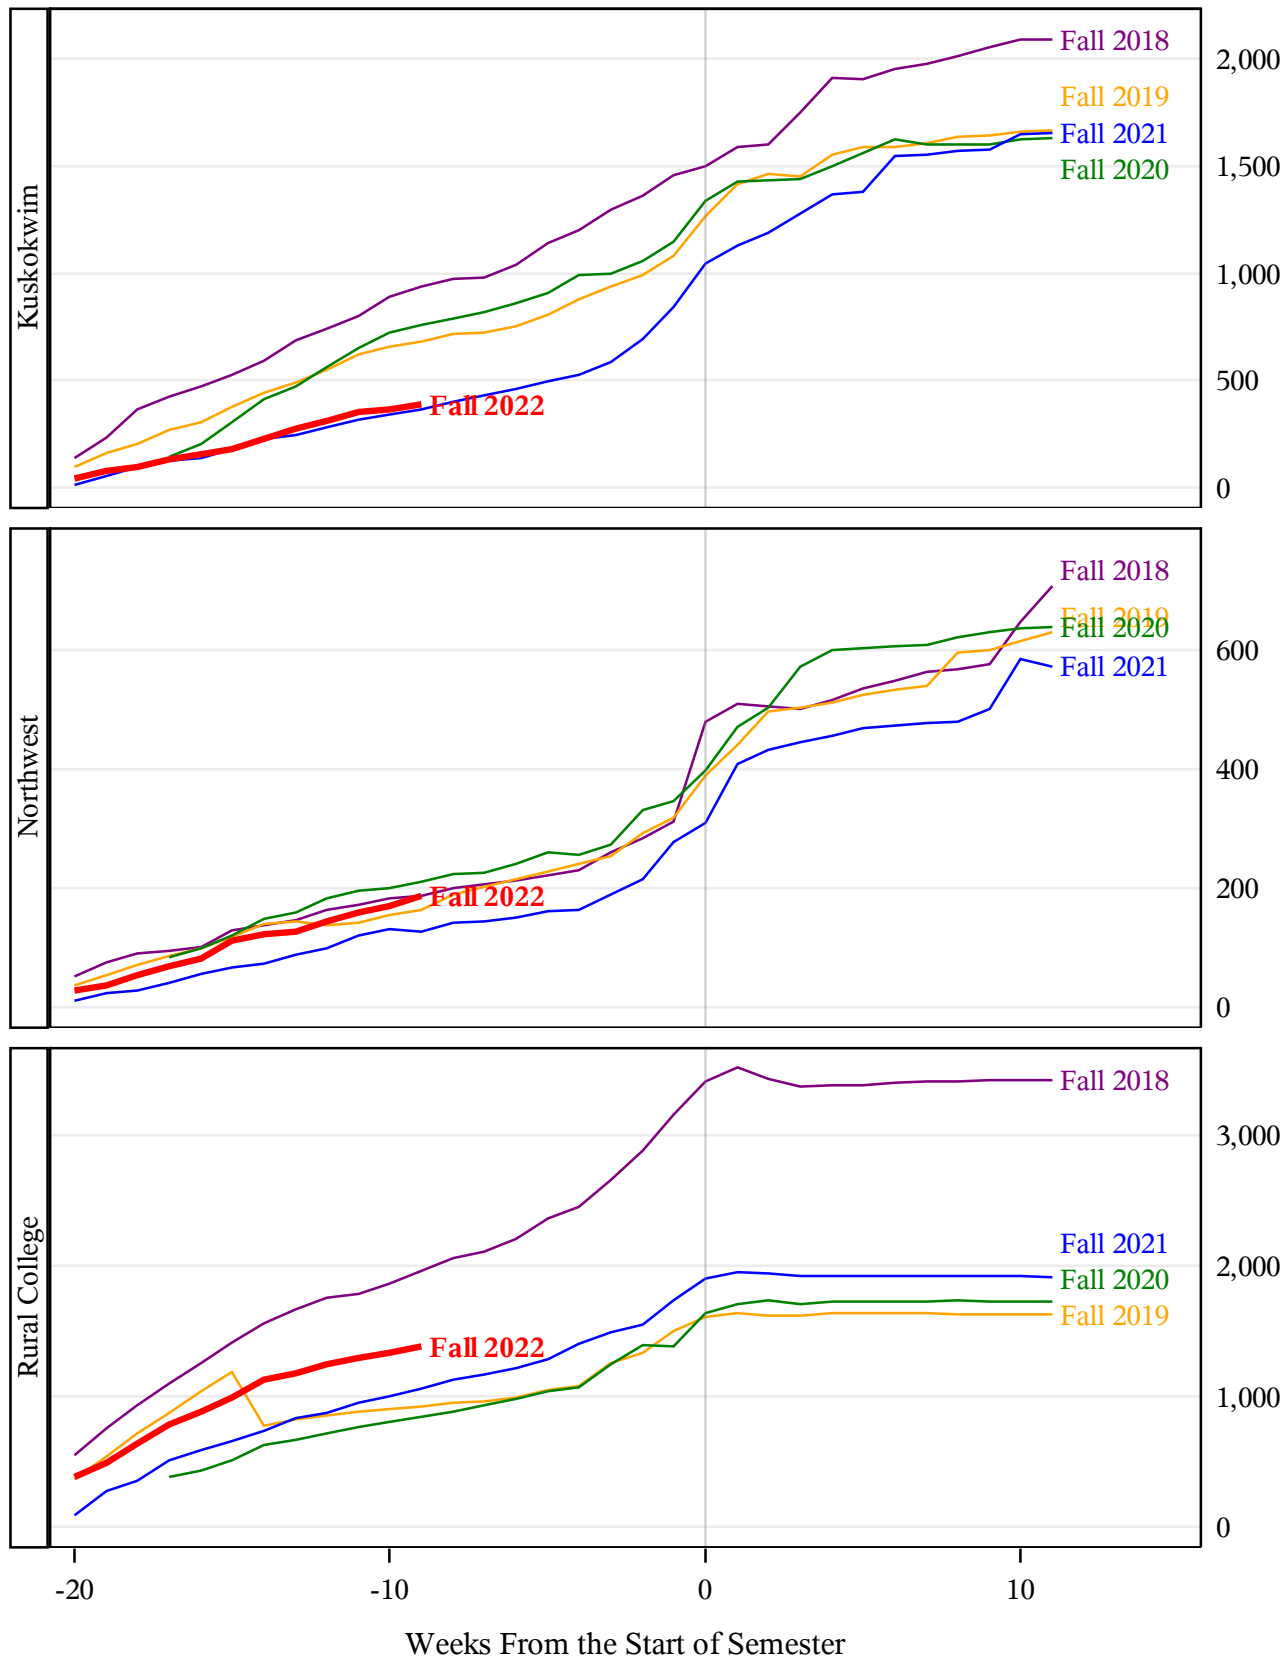

**University of Alaska Fairbanks - Early Semester Report
 Student Credit Hours Generated by Registration Week
 Fall 2018 - Fall 2022**

**University of Alaska Fairbanks - Early Semester Report
 Student Credit Hours Generated by Registration Week
 Fall 2018 - Fall 2022**

**University of Alaska Fairbanks - Early Semester Report
 Student Credit Hours Generated by Registration Week
 Fall 2018 - Fall 2022**

University of Alaska Fairbanks - Early Semester Report
Student Credit Hours Generated by Registration Week
Fall 2018 - Fall 2022