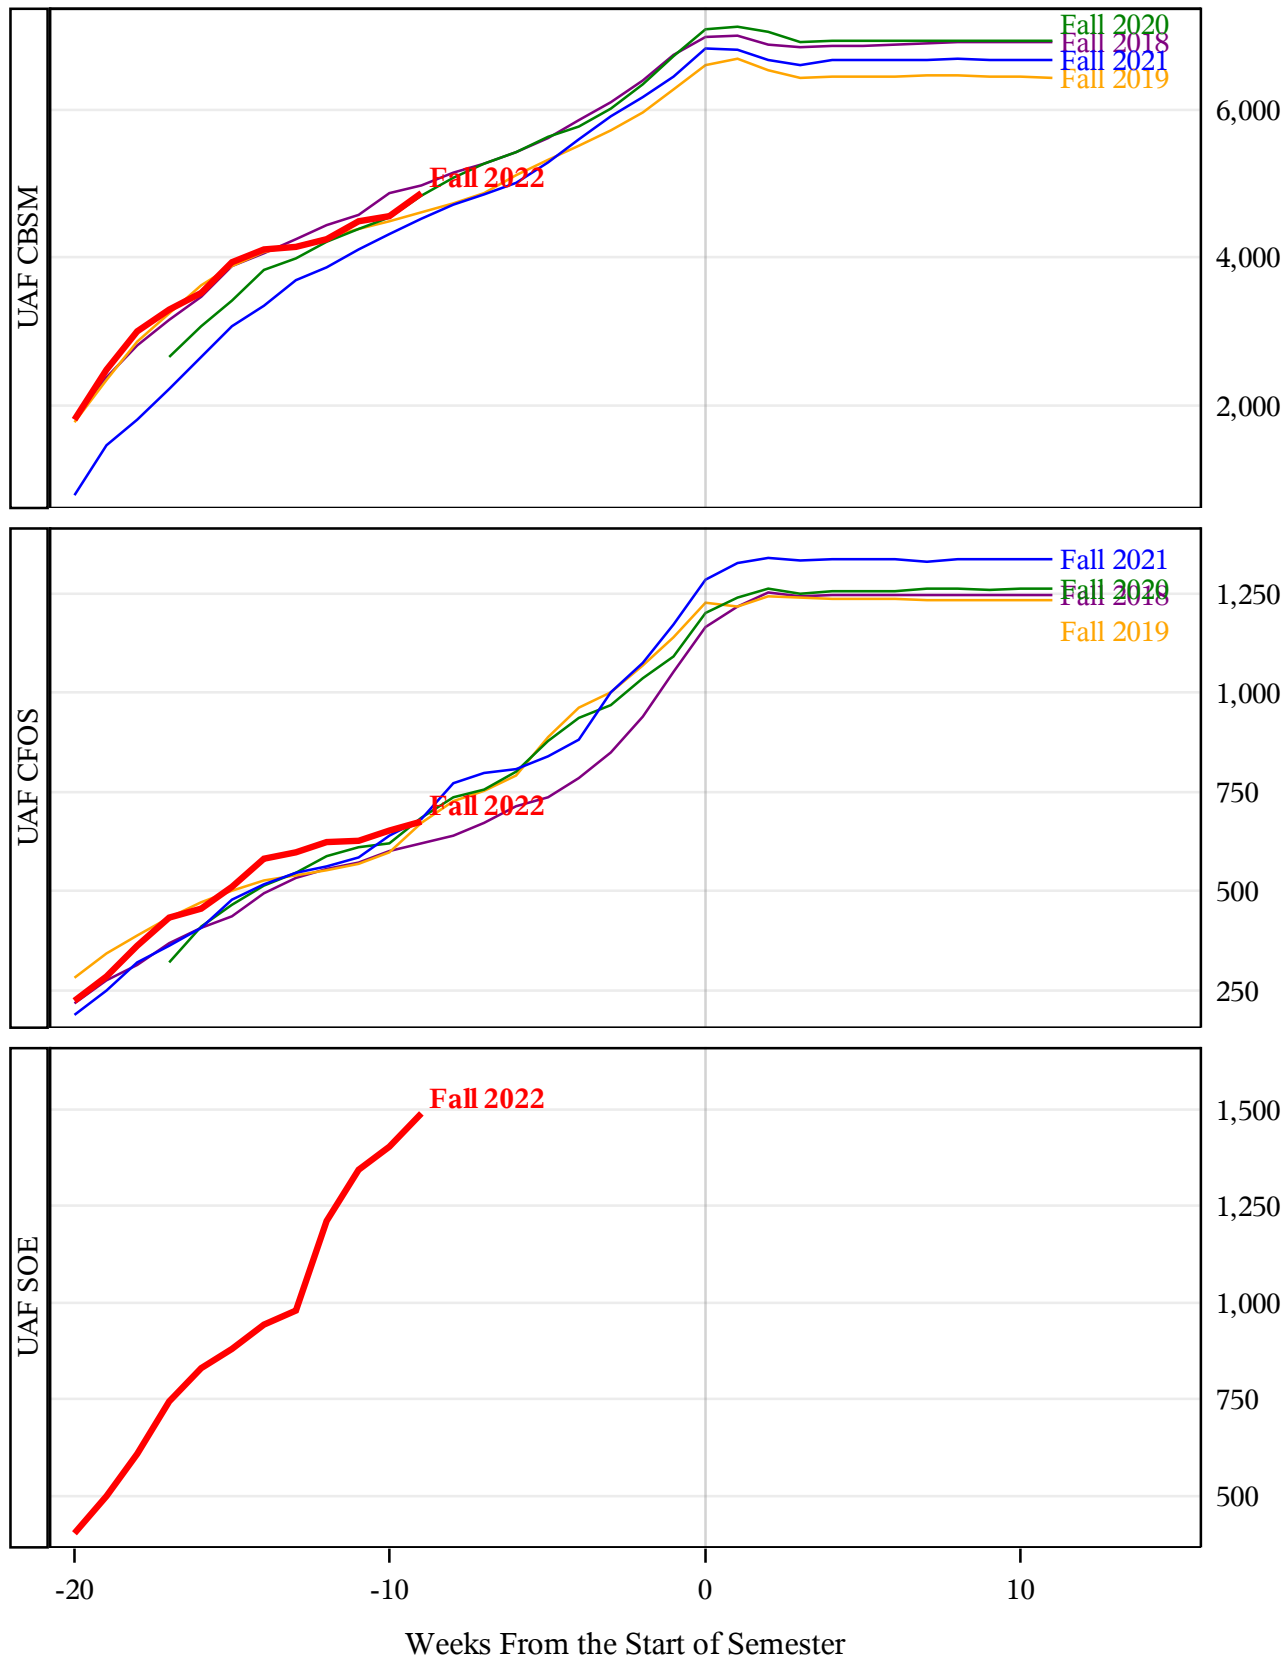

**University of Alaska Fairbanks - Early Semester Report
Student Credit Hours Generated by Registration Week
Fall 2018 - Fall 2022**