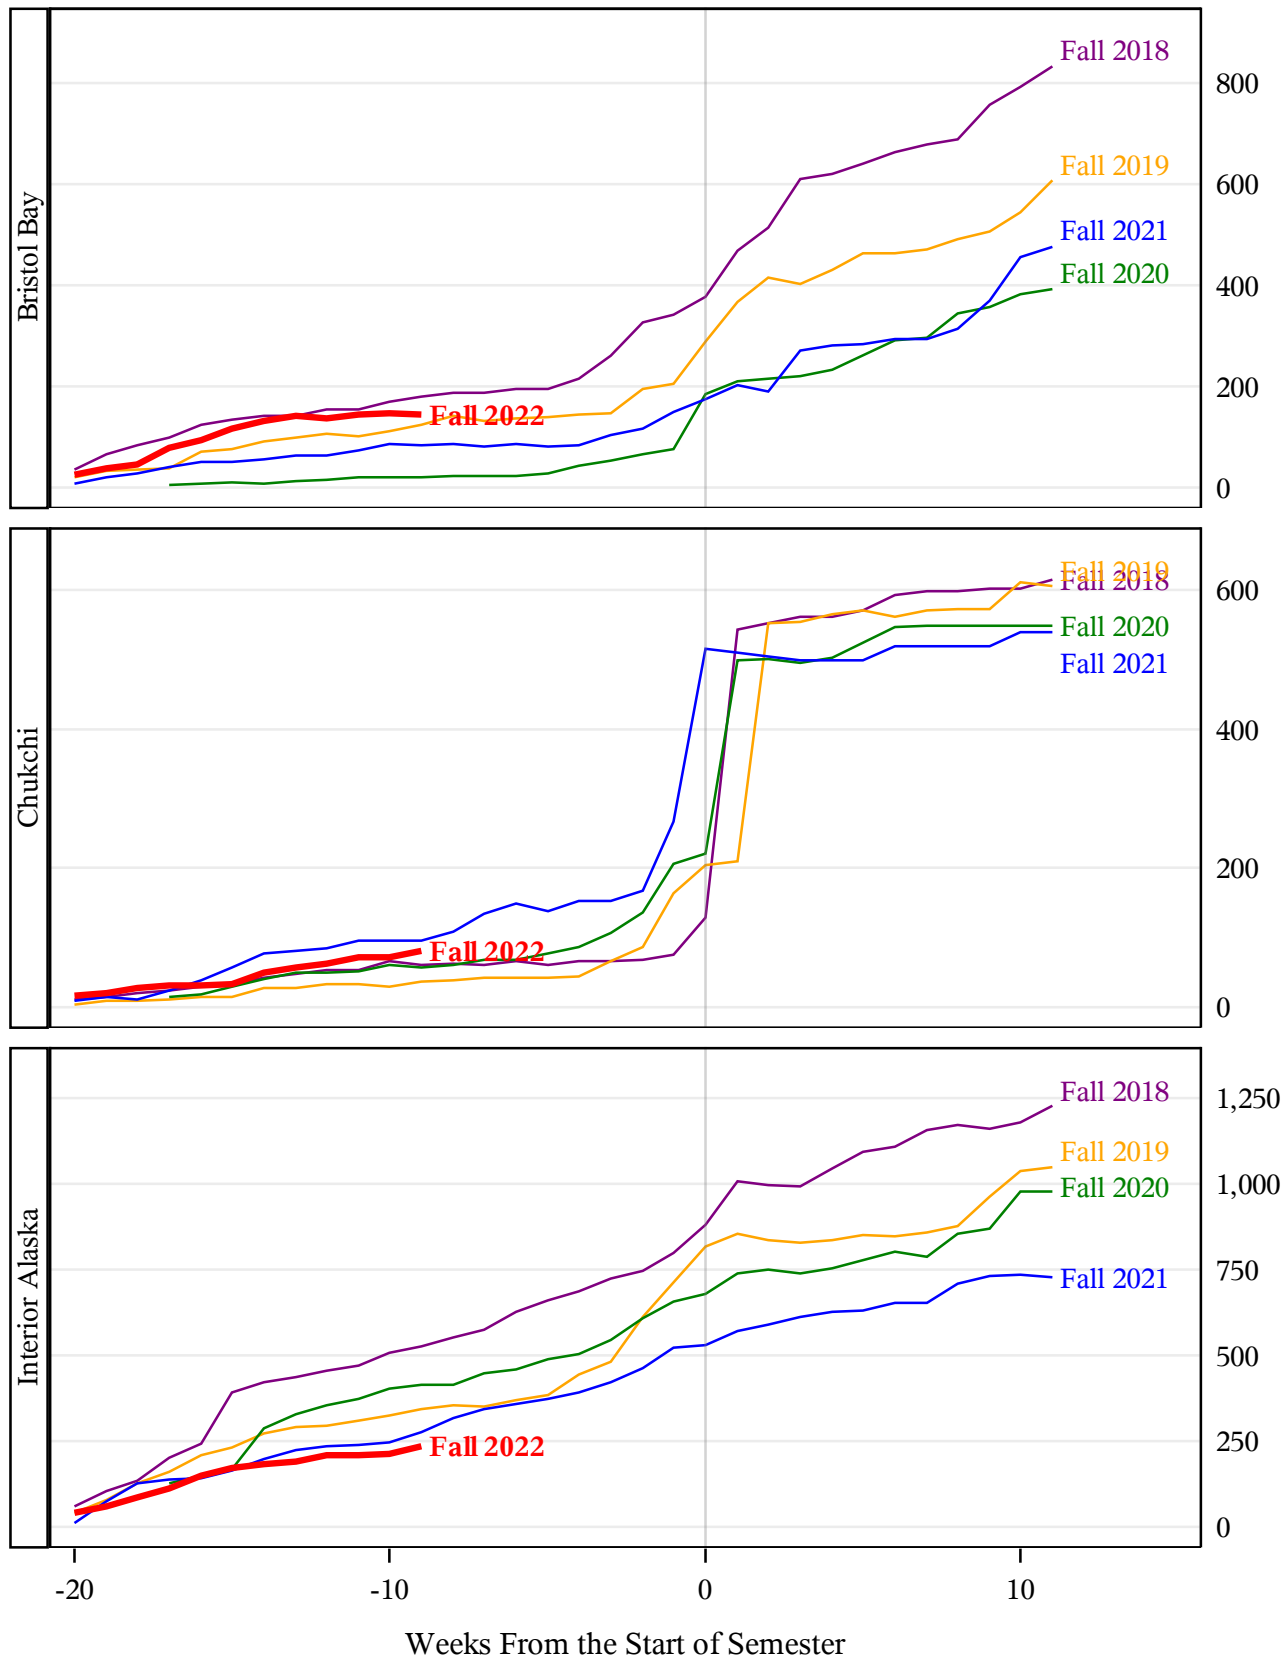

**University of Alaska Fairbanks - Early Semester Report
 Student Credit Hours Generated by Registration Week
 Fall 2018 - Fall 2022**

**University of Alaska Fairbanks - Early Semester Report
 Student Credit Hours Generated by Registration Week
 Fall 2018 - Fall 2022**

**University of Alaska Fairbanks - Early Semester Report
 Student Credit Hours Generated by Registration Week
 Fall 2018 - Fall 2022**

University of Alaska Fairbanks - Early Semester Report
Student Credit Hours Generated by Registration Week
Fall 2018 - Fall 2022