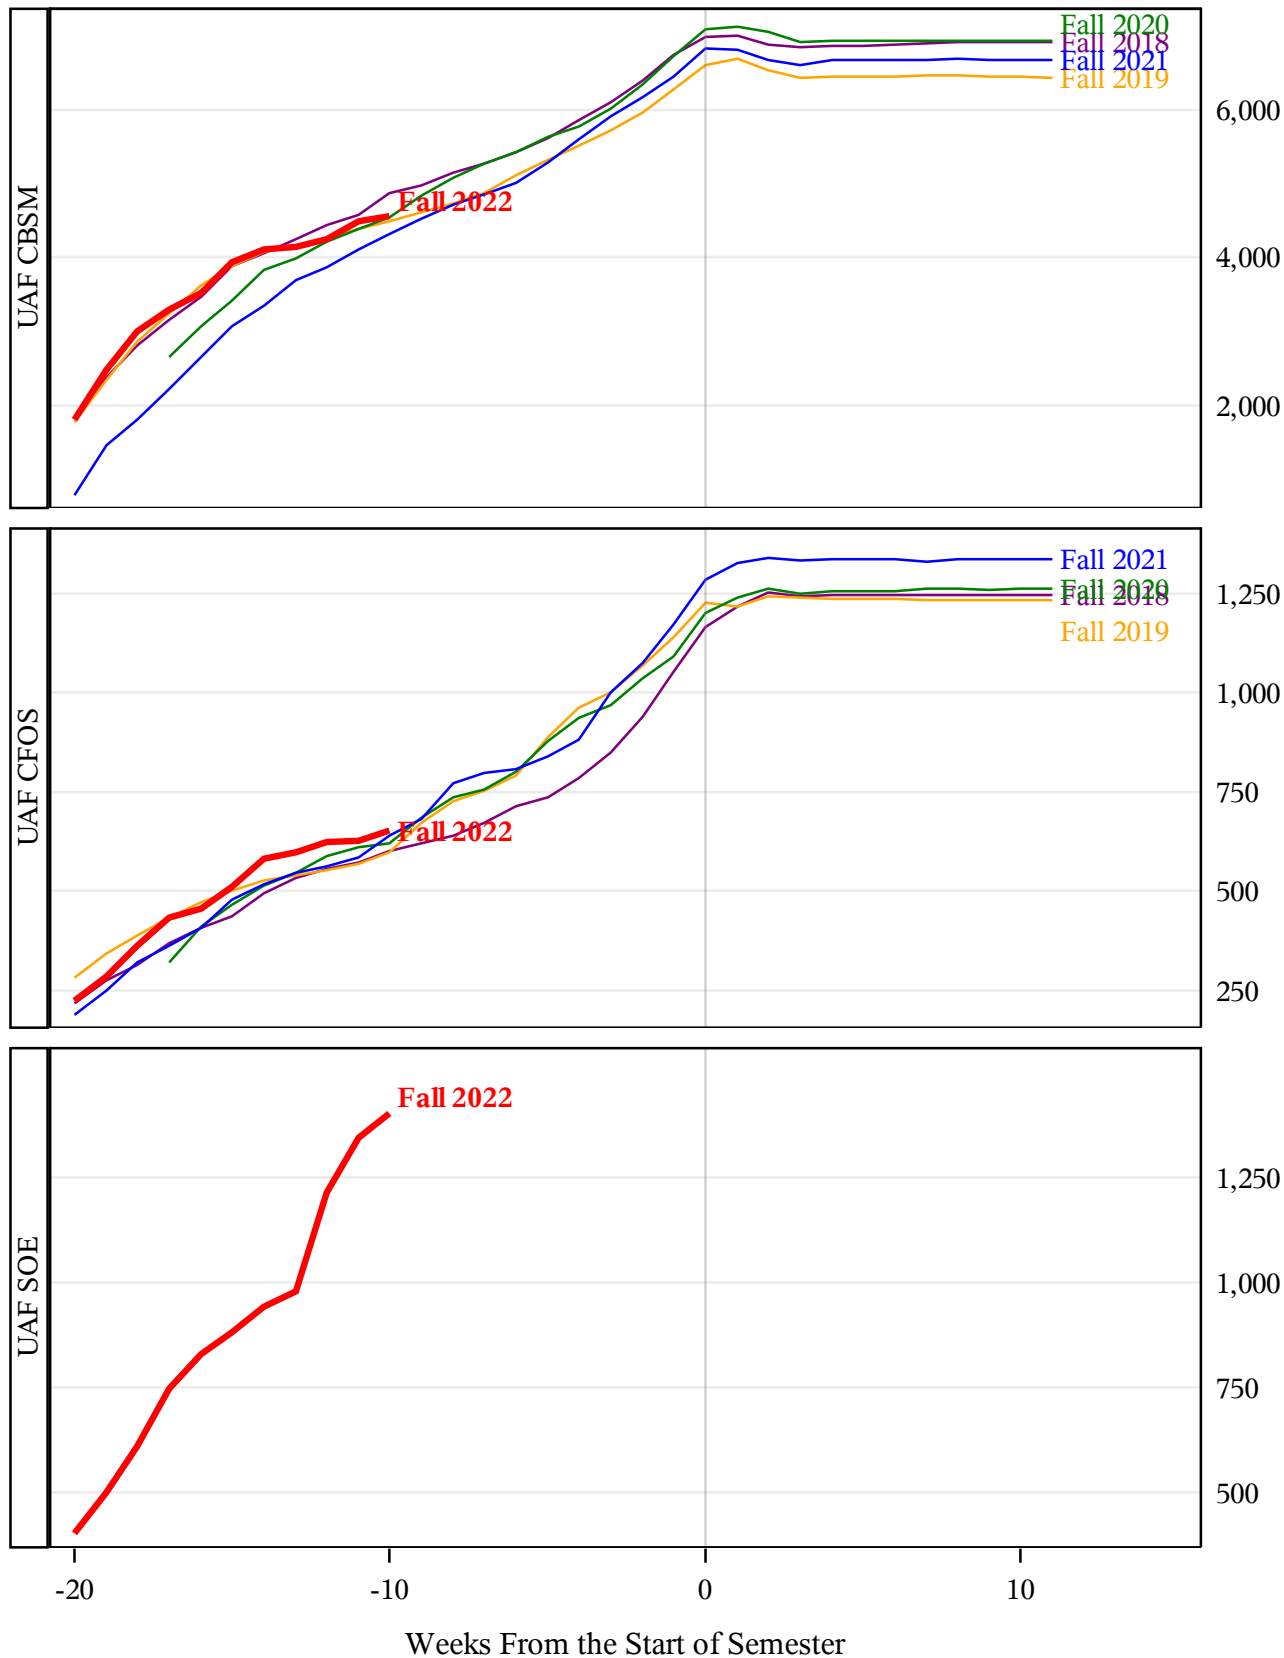

**University of Alaska Fairbanks - Early Semester Report
Student Credit Hours Generated by Registration Week
Fall 2018 - Fall 2022**