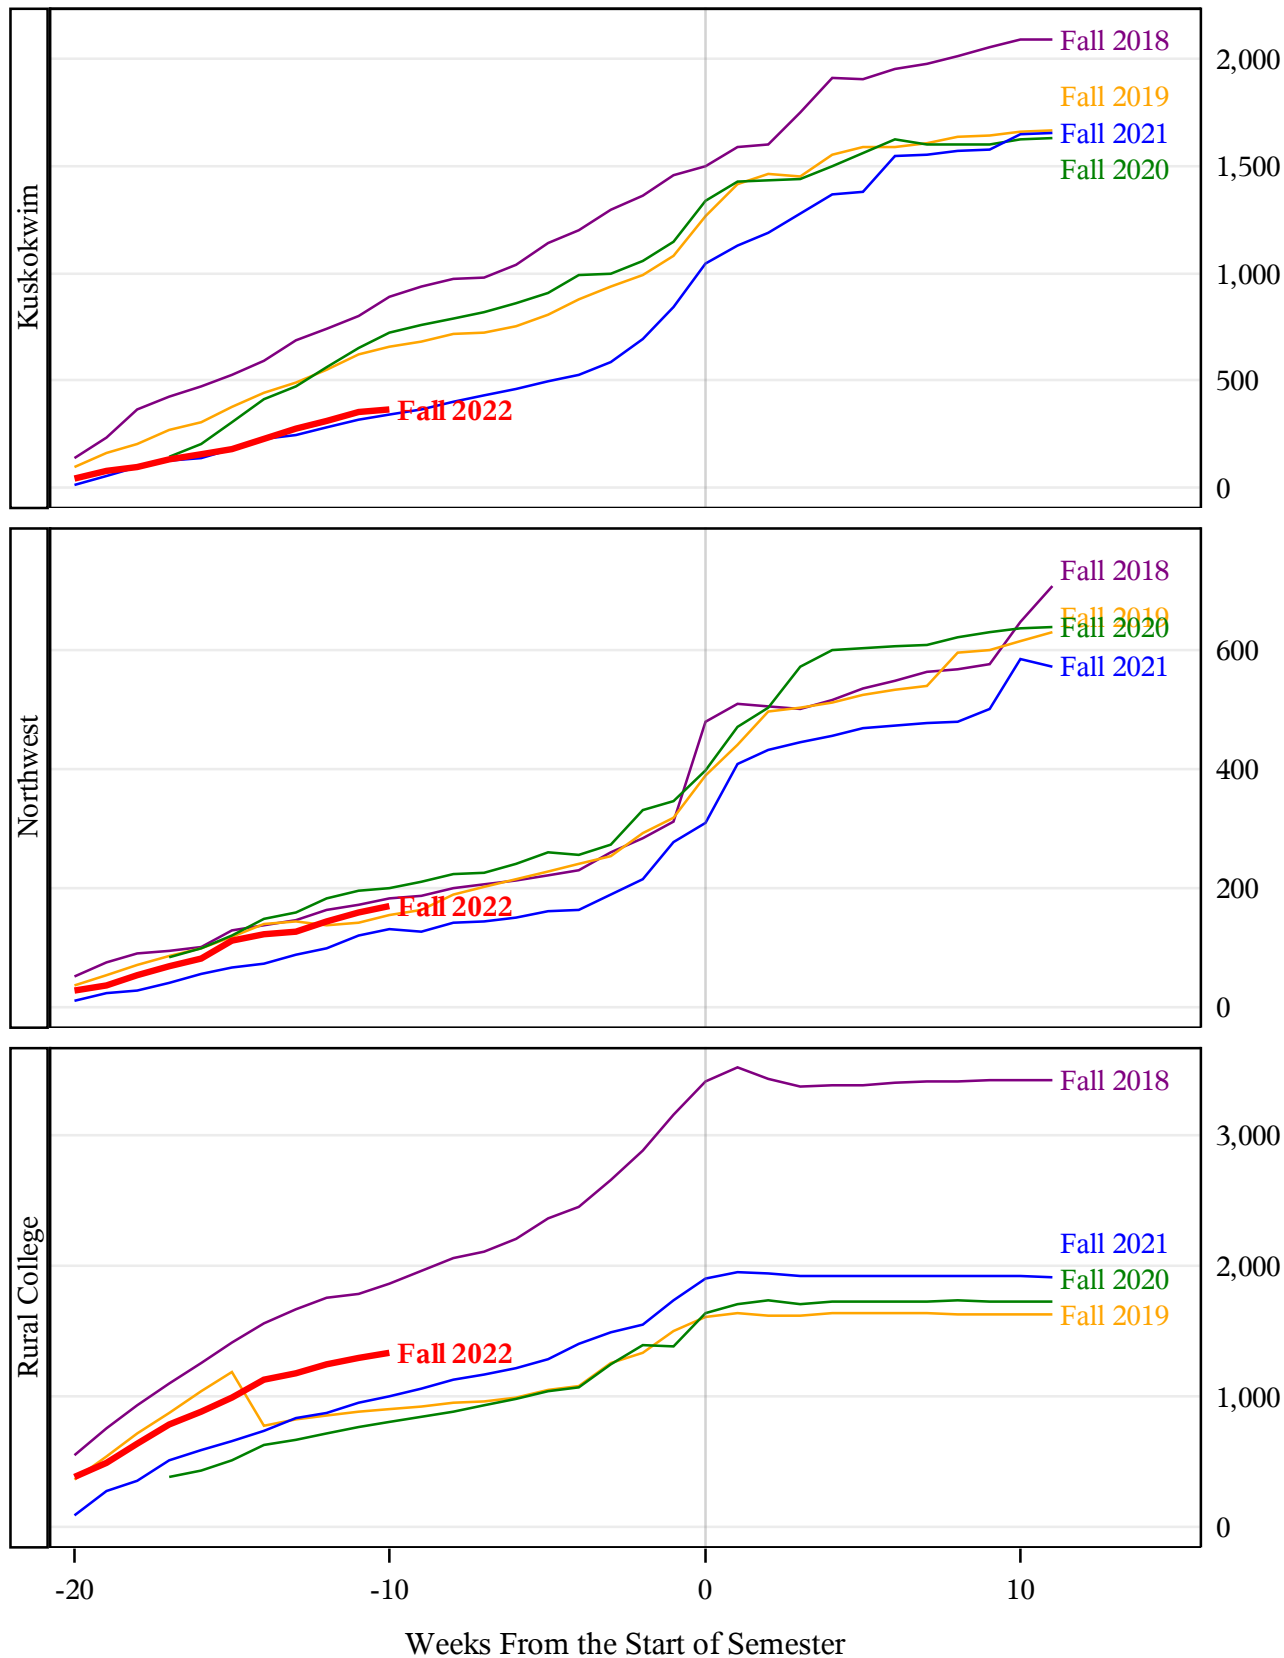

**University of Alaska Fairbanks - Early Semester Report
 Student Credit Hours Generated by Registration Week
 Fall 2018 - Fall 2022**

**University of Alaska Fairbanks - Early Semester Report
 Student Credit Hours Generated by Registration Week
 Fall 2018 - Fall 2022**