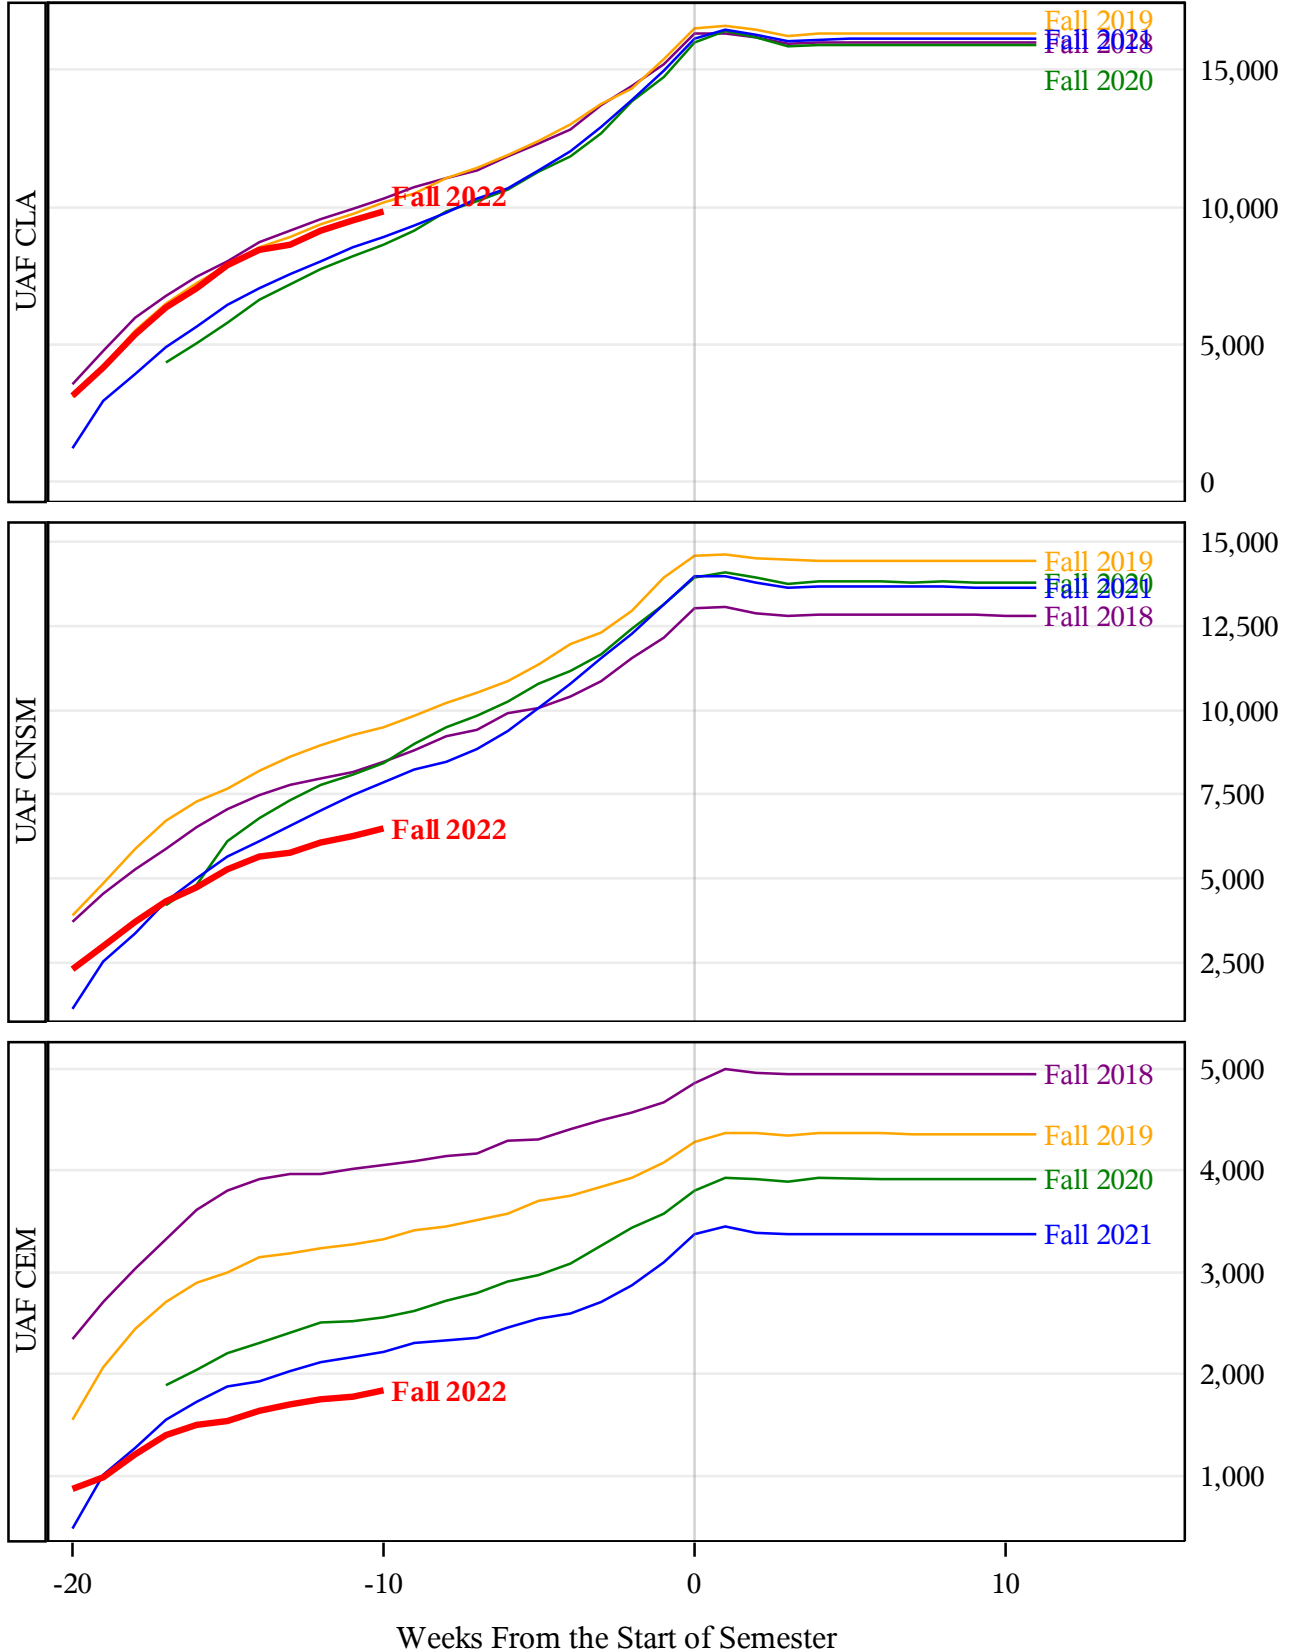

**University of Alaska Fairbanks - Early Semester Report
 Student Credit Hours Generated by Registration Week
 Fall 2018 - Fall 2022**

**University of Alaska Fairbanks - Early Semester Report
 Student Credit Hours Generated by Registration Week
 Fall 2018 - Fall 2022**