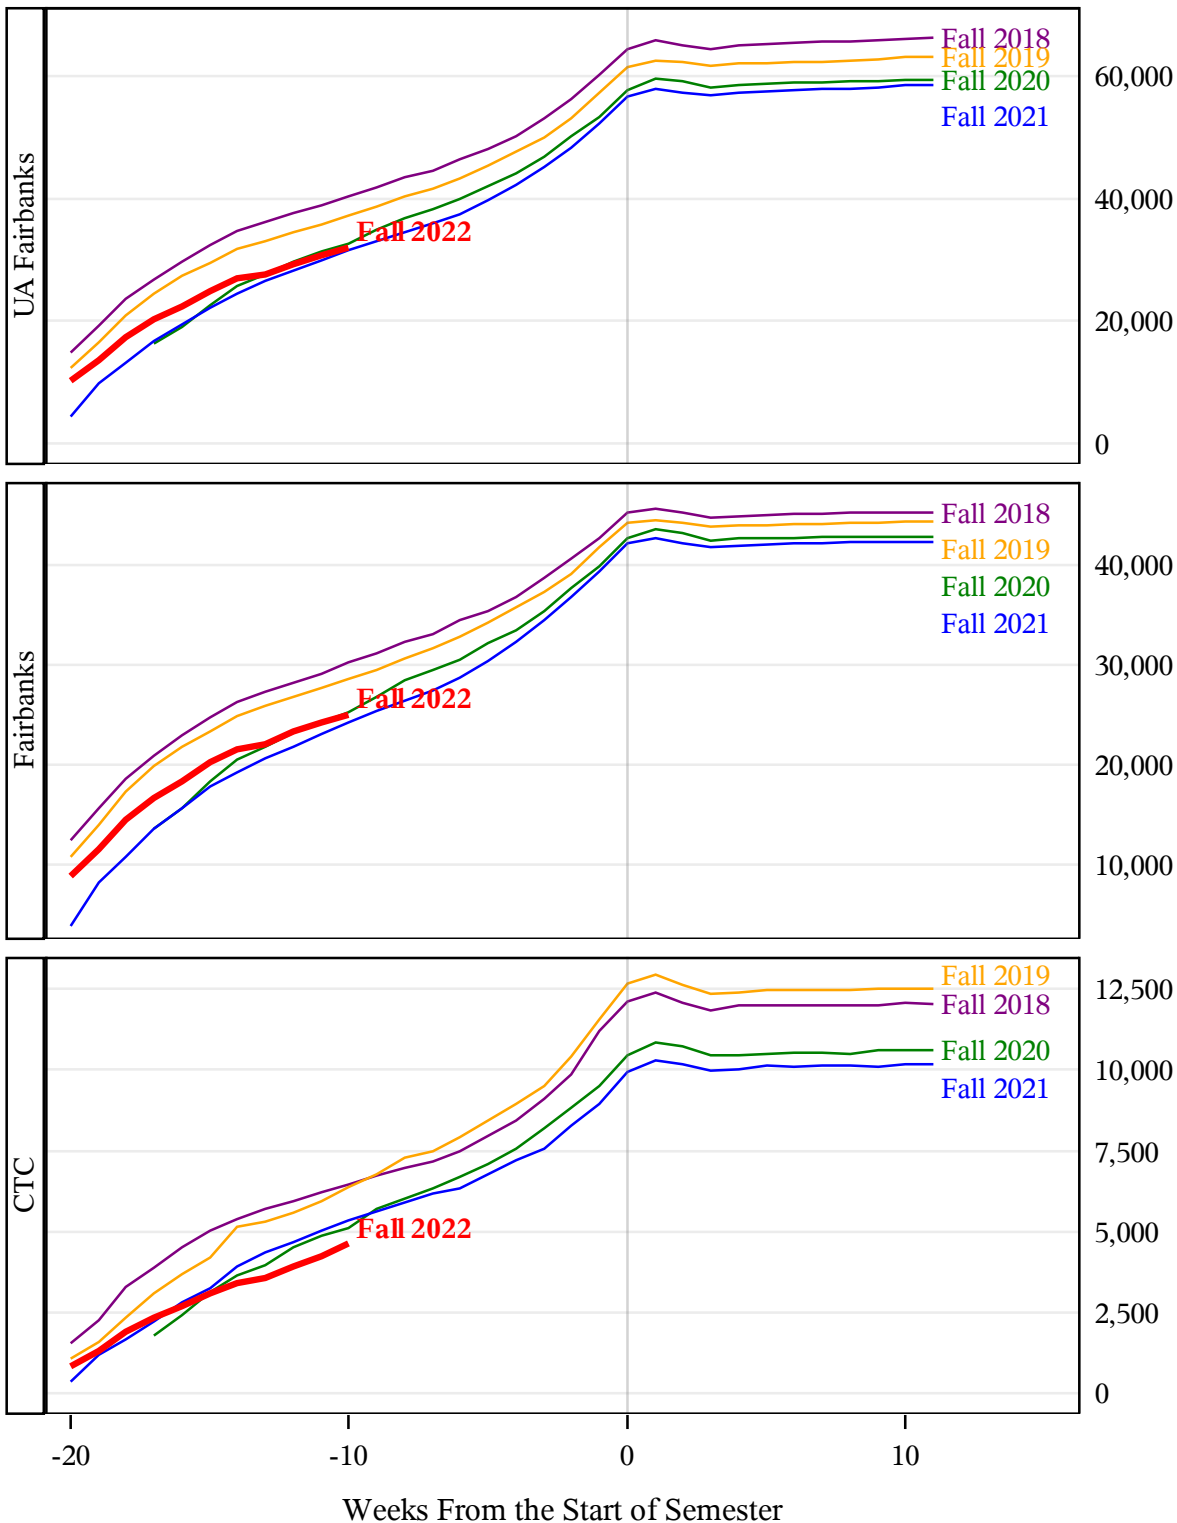

**University of Alaska Fairbanks - Early Semester Report
 Student Credit Hours Generated by Registration Week
 Fall 2018 - Fall 2022**

**University of Alaska Fairbanks - Early Semester Report
 Student Credit Hours Generated by Registration Week
 Fall 2018 - Fall 2022**