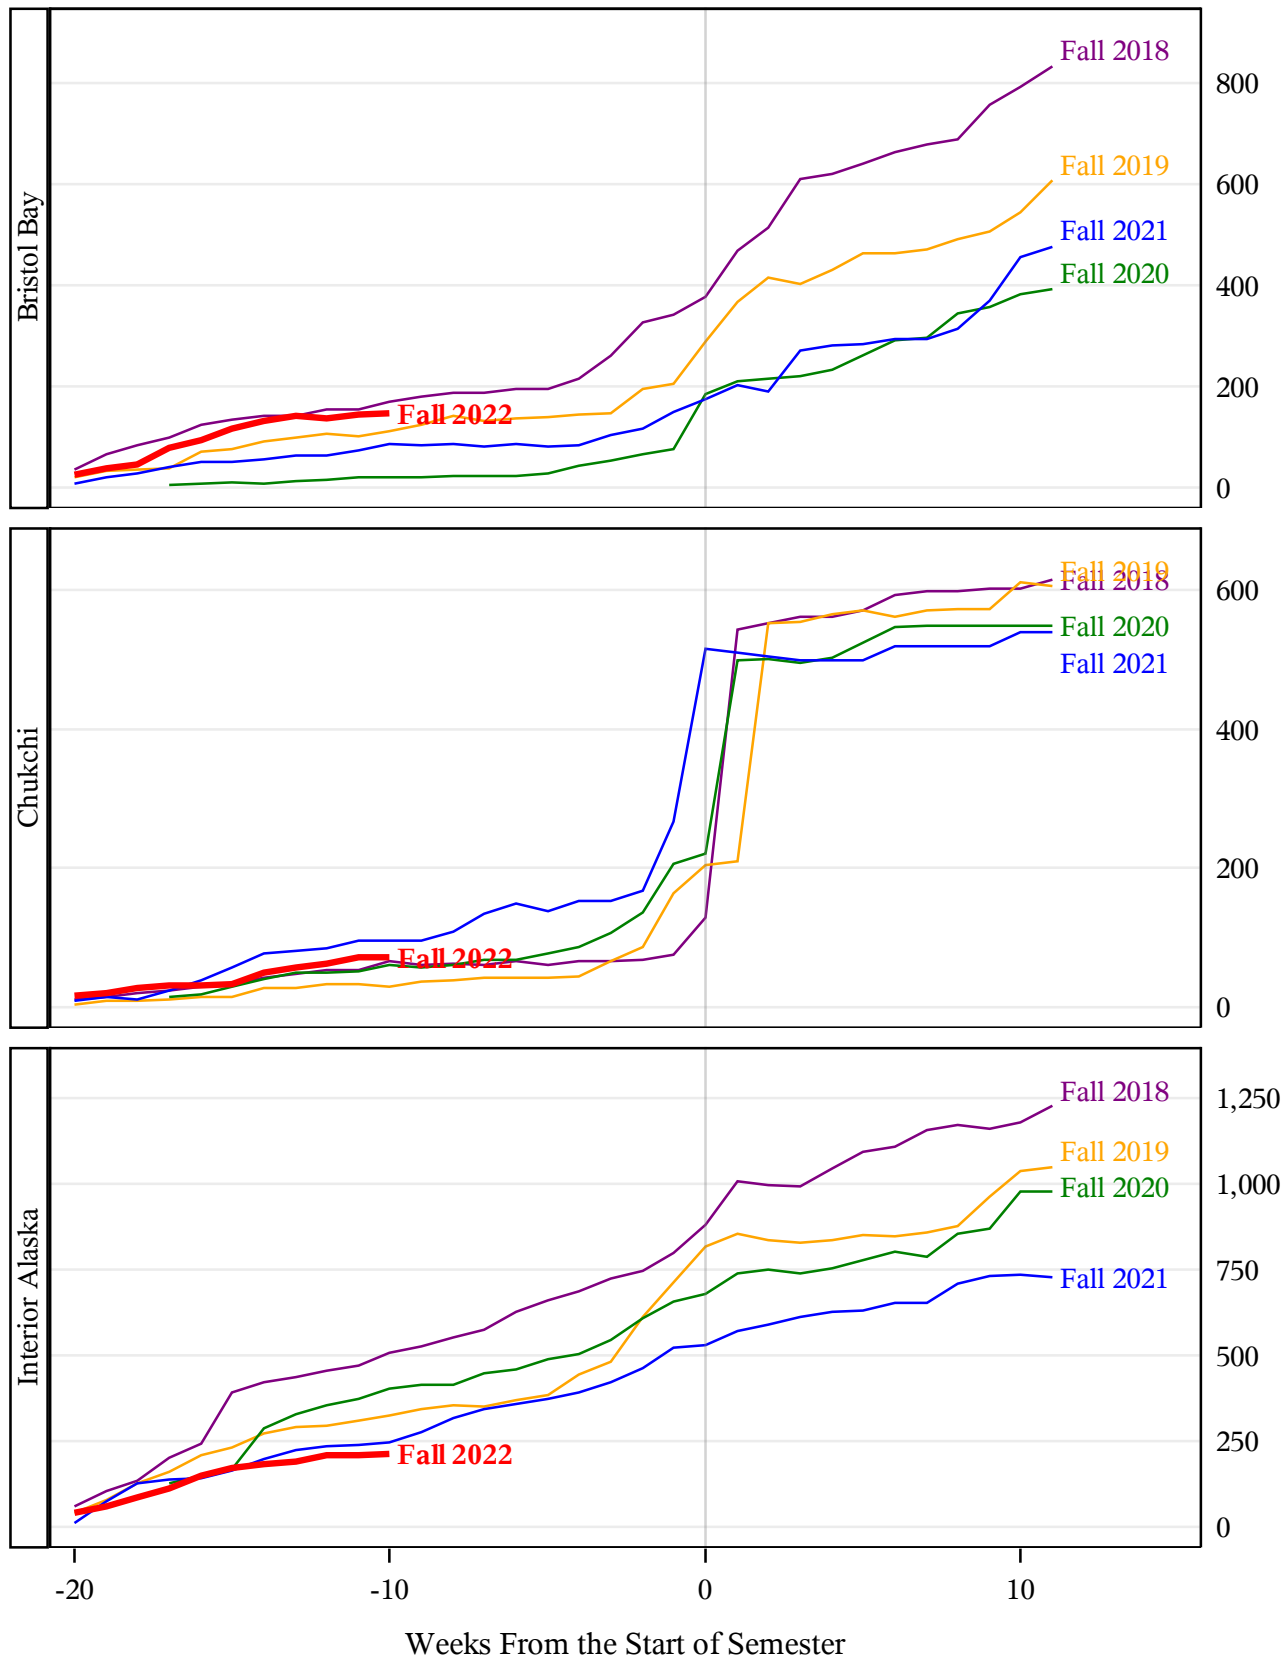

**University of Alaska Fairbanks - Early Semester Report
 Student Credit Hours Generated by Registration Week
 Fall 2018 - Fall 2022**

**University of Alaska Fairbanks - Early Semester Report
 Student Credit Hours Generated by Registration Week
 Fall 2018 - Fall 2022**

**University of Alaska Fairbanks - Early Semester Report
 Student Credit Hours Generated by Registration Week
 Fall 2018 - Fall 2022**

*University of Alaska Fairbanks - Early Semester Report
Student Credit Hours Generated by Registration Week
Fall 2018 - Fall 2022*