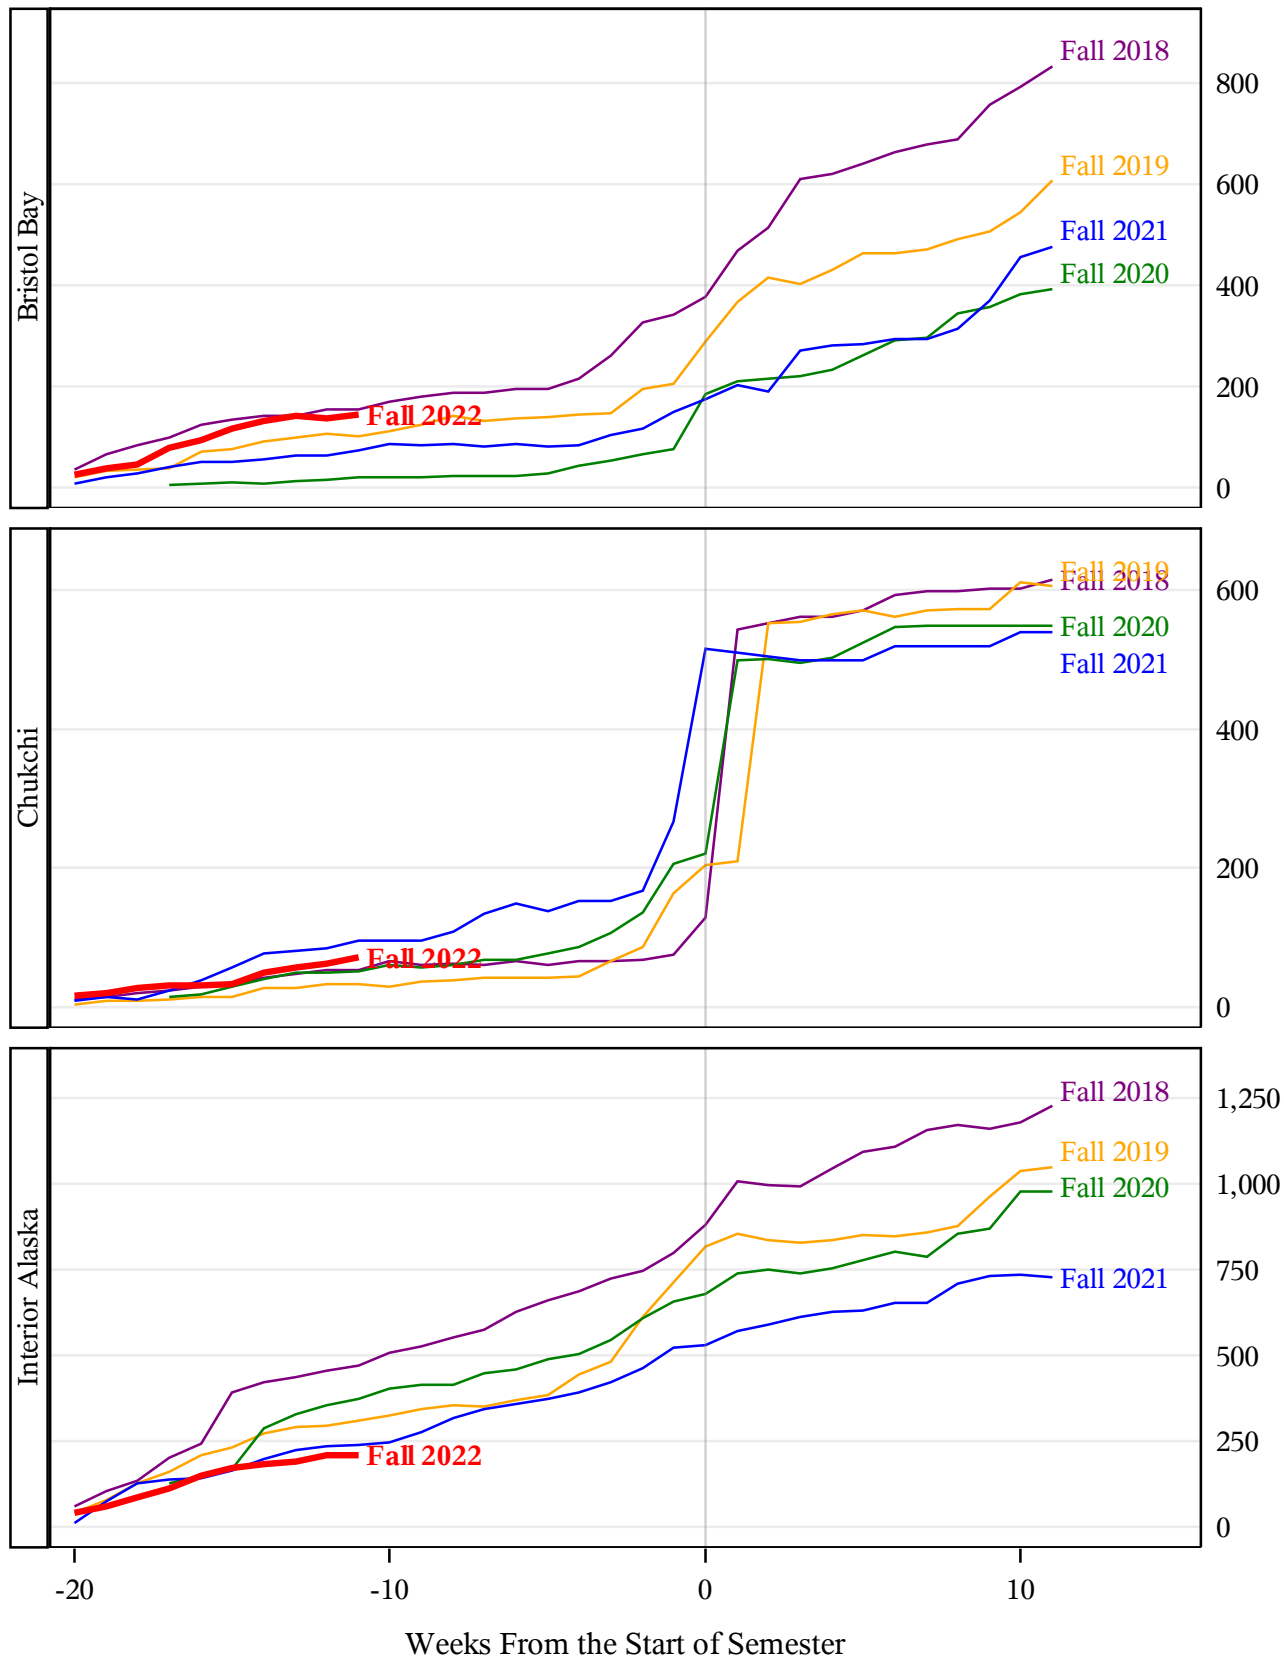

**University of Alaska Fairbanks - Early Semester Report
 Student Credit Hours Generated by Registration Week
 Fall 2018 - Fall 2022**

**University of Alaska Fairbanks - Early Semester Report
 Student Credit Hours Generated by Registration Week
 Fall 2018 - Fall 2022**

University of Alaska Fairbanks - Early Semester Report
Student Credit Hours Generated by Registration Week
Fall 2018 - Fall 2022

University of Alaska Fairbanks - Early Semester Report
Student Credit Hours Generated by Registration Week
Fall 2018 - Fall 2022