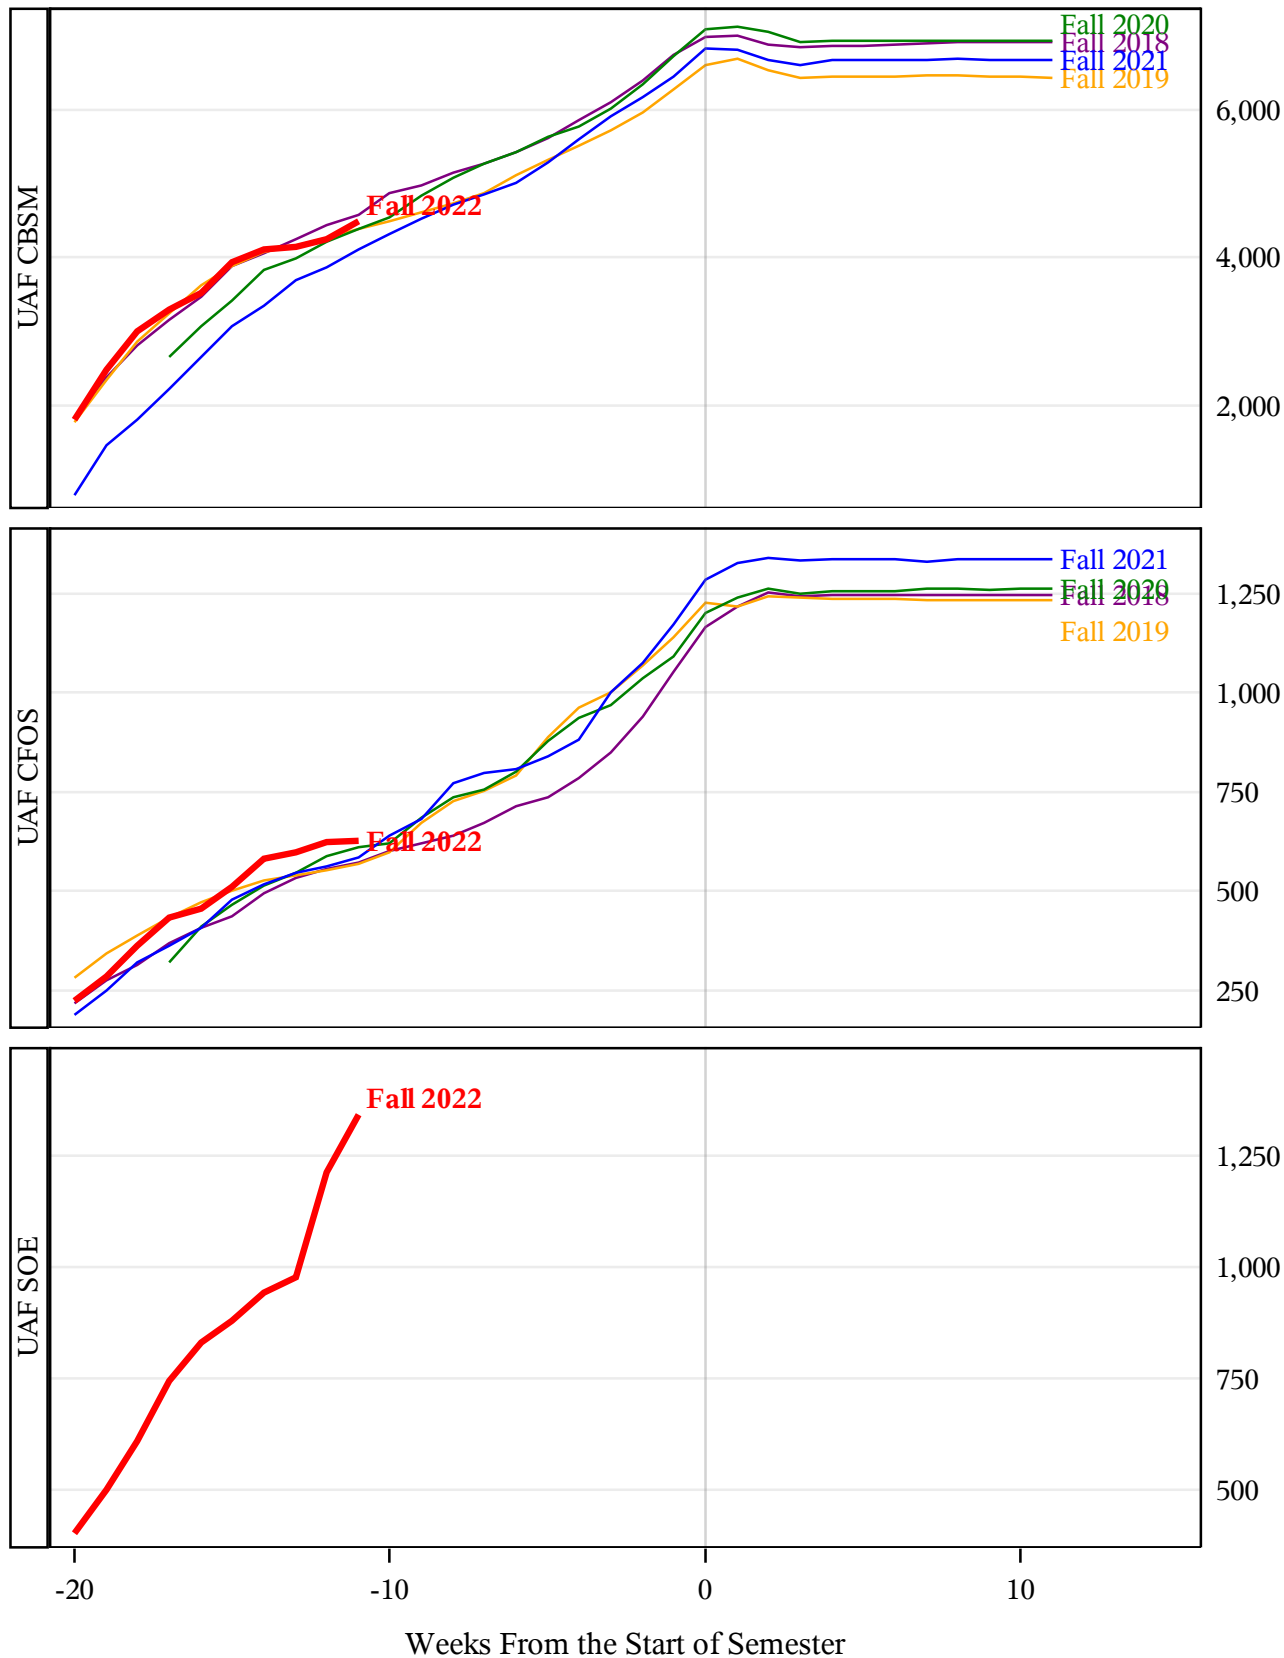

University of Alaska Fairbanks - Early Semester Report
Student Credit Hours Generated by Registration Week
Fall 2018 - Fall 2022