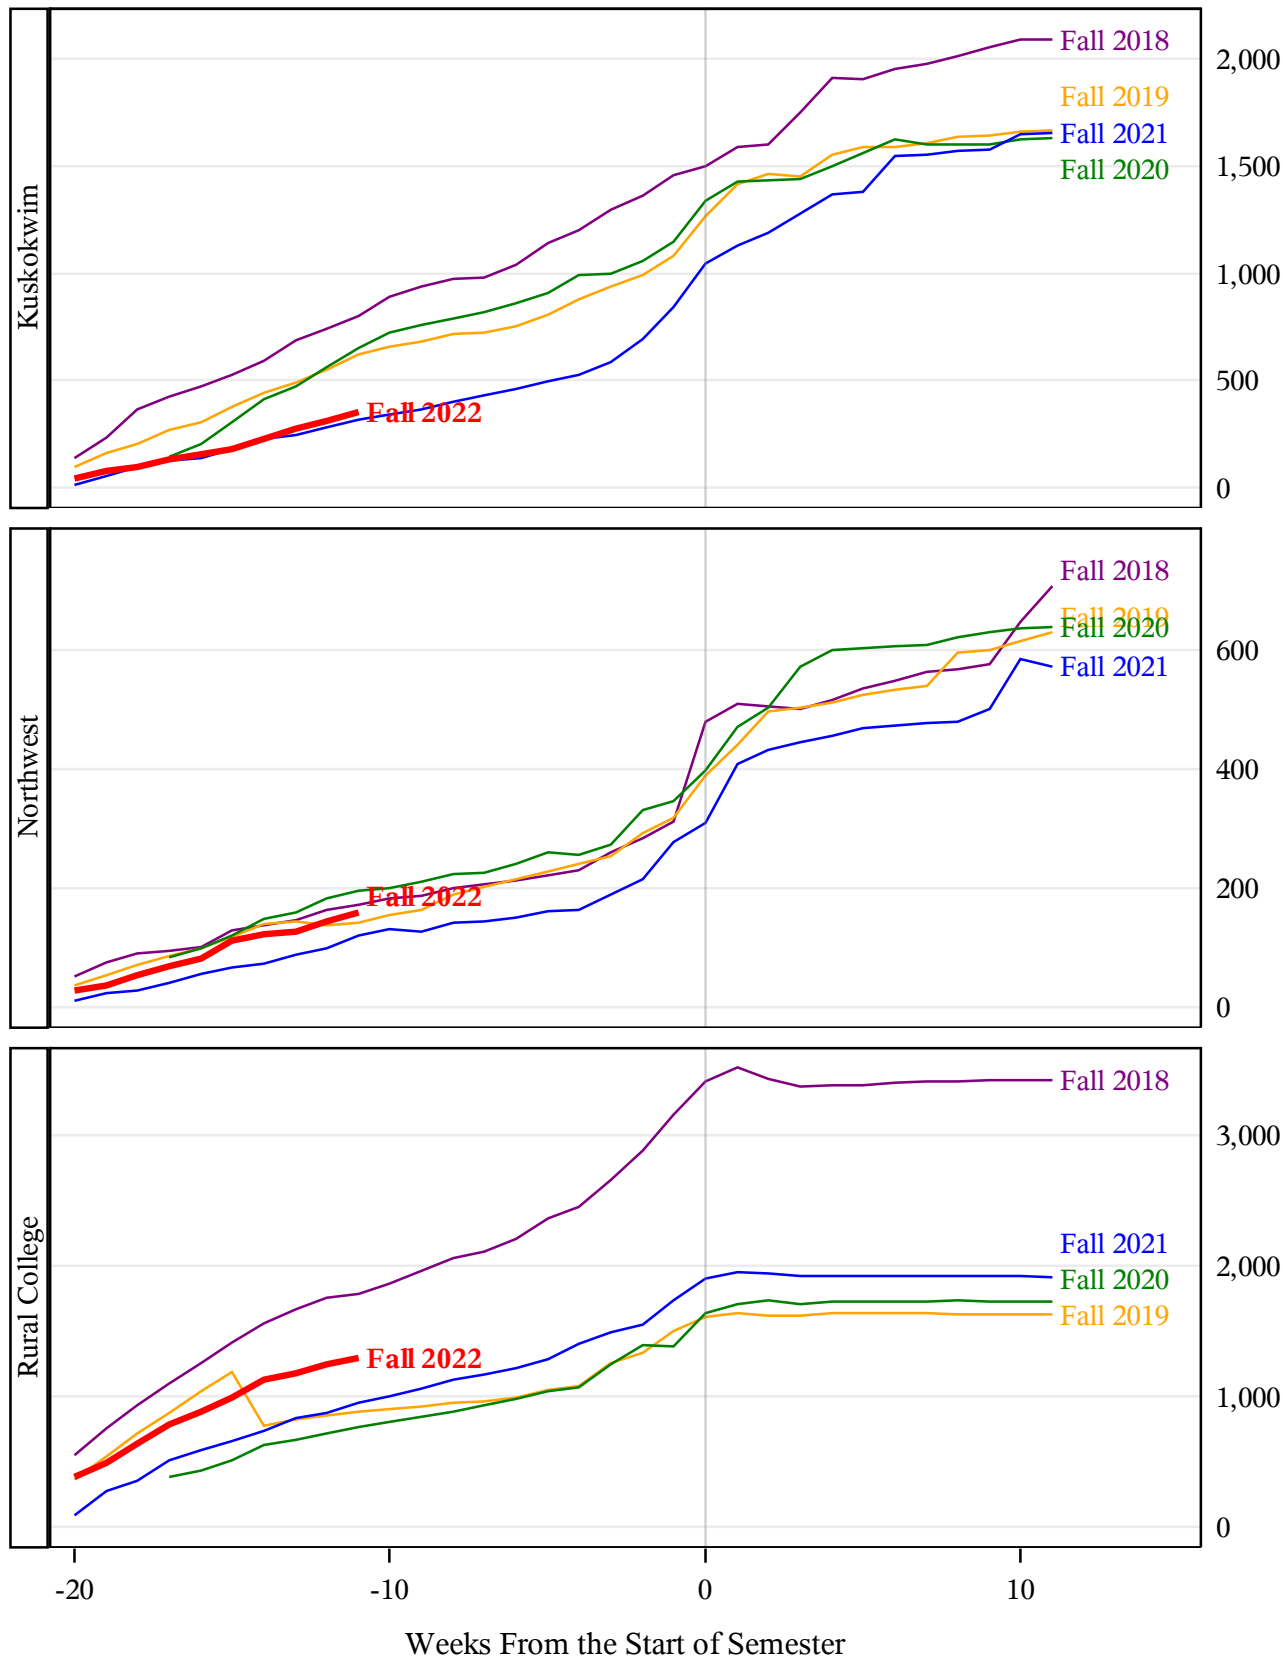

**University of Alaska Fairbanks - Early Semester Report
 Student Credit Hours Generated by Registration Week
 Fall 2018 - Fall 2022**

**University of Alaska Fairbanks - Early Semester Report
 Student Credit Hours Generated by Registration Week
 Fall 2018 - Fall 2022**

University of Alaska Fairbanks - Early Semester Report
Student Credit Hours Generated by Registration Week
Fall 2018 - Fall 2022

University of Alaska Fairbanks - Early Semester Report
Student Credit Hours Generated by Registration Week
Fall 2018 - Fall 2022