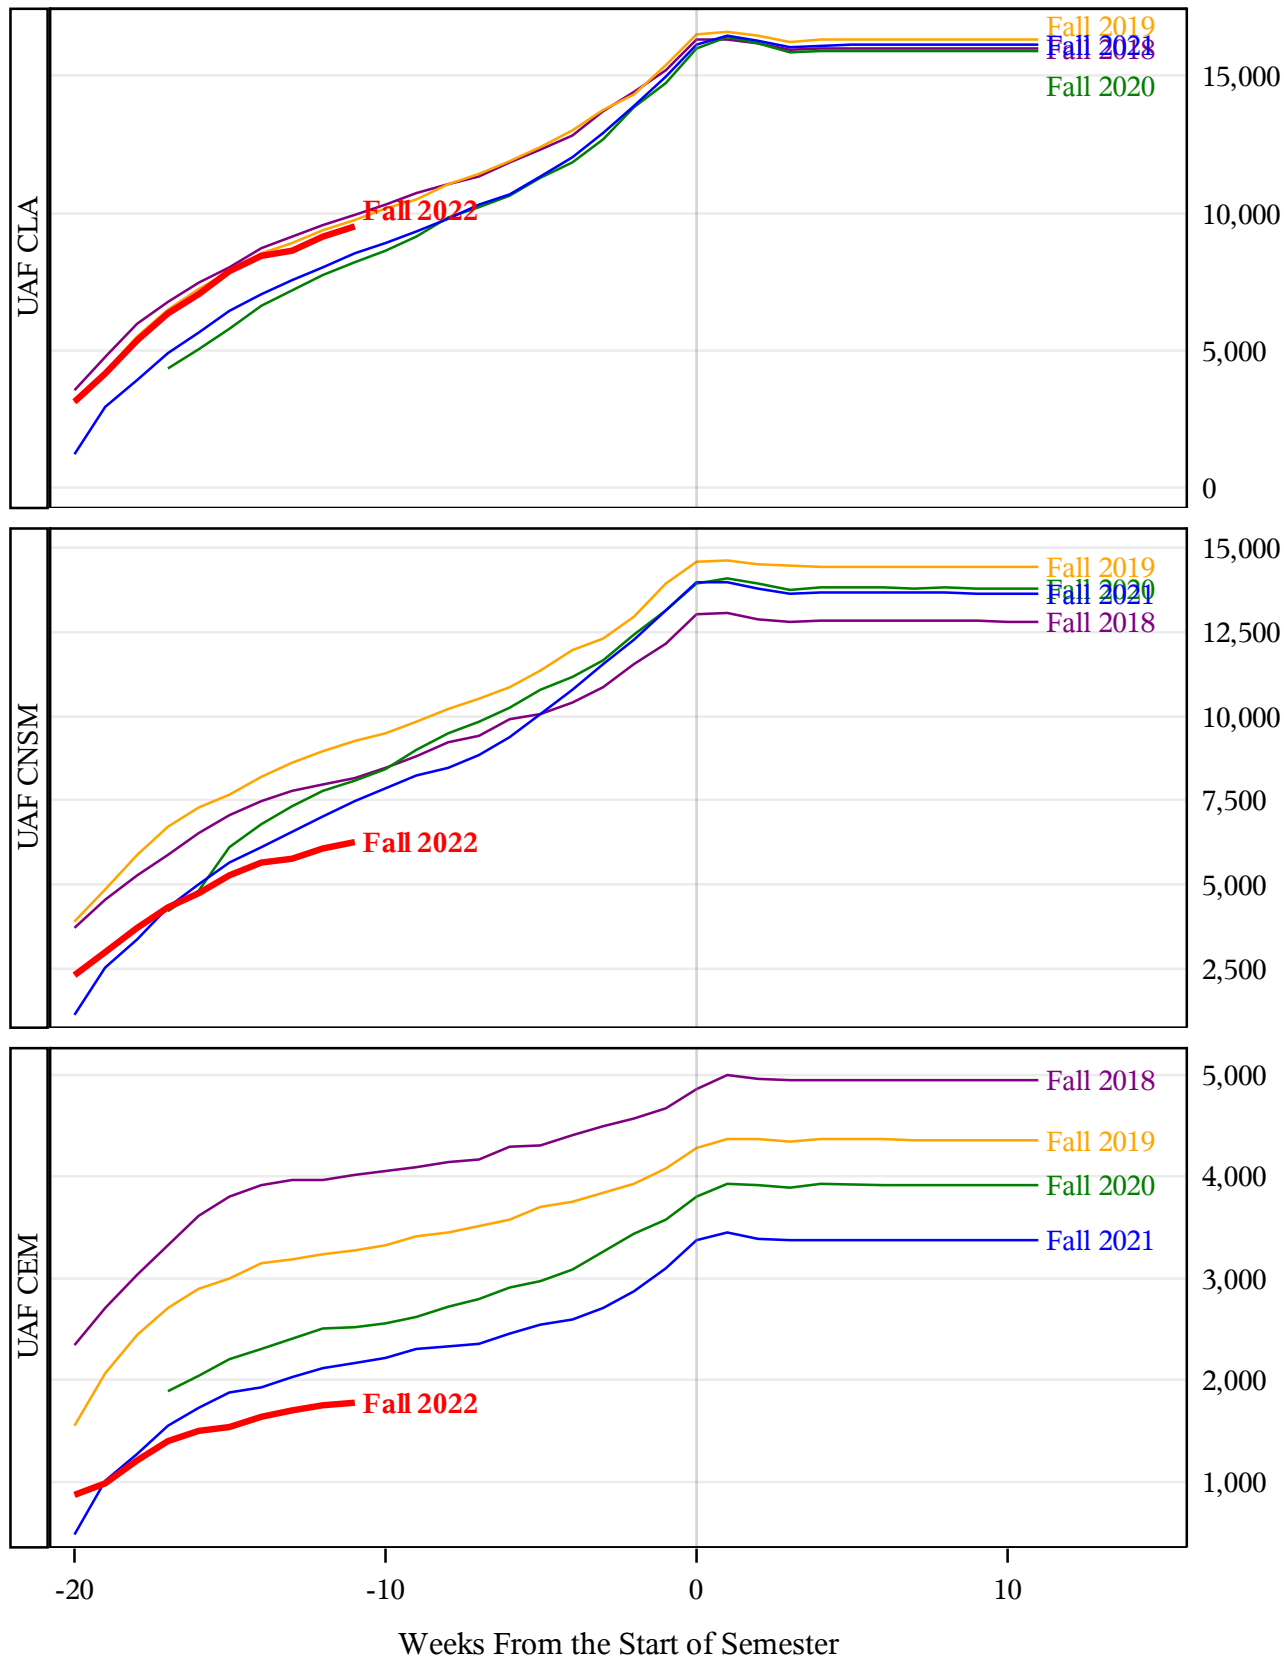

**University of Alaska Fairbanks - Early Semester Report
 Student Credit Hours Generated by Registration Week
 Fall 2018 - Fall 2022**

**University of Alaska Fairbanks - Early Semester Report
 Student Credit Hours Generated by Registration Week
 Fall 2018 - Fall 2022**