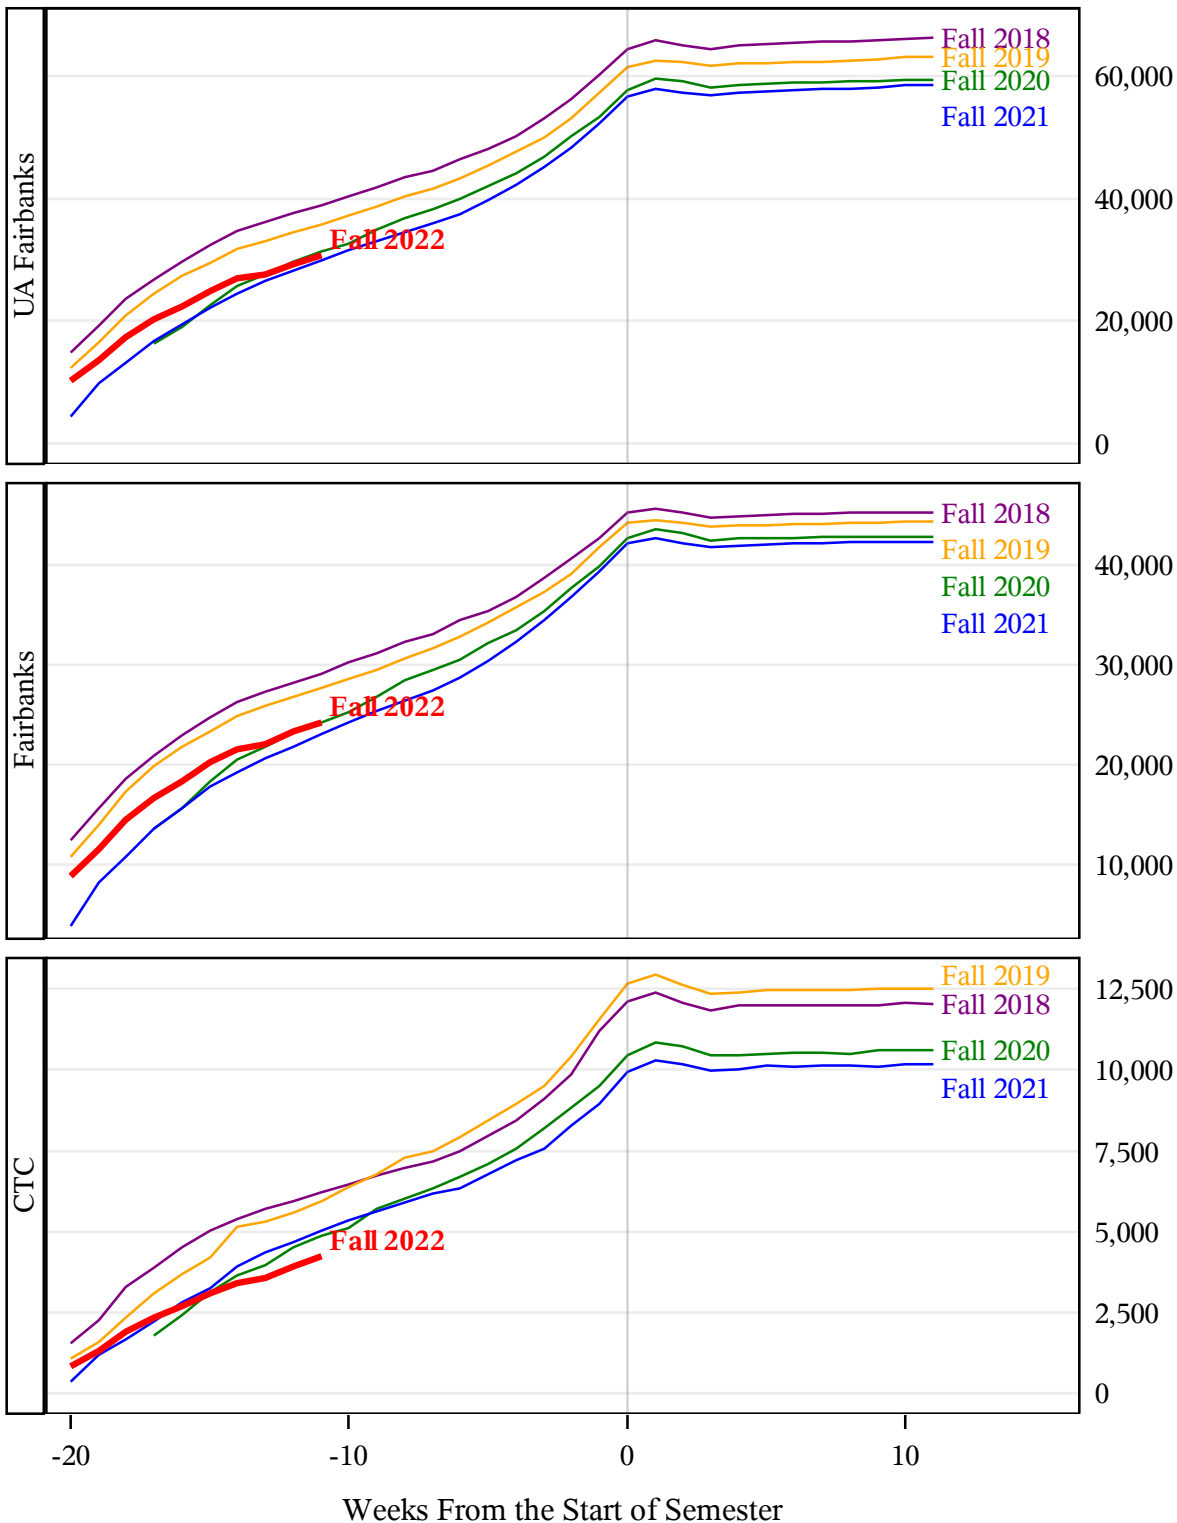

**University of Alaska Fairbanks - Early Semester Report
 Student Credit Hours Generated by Registration Week
 Fall 2018 - Fall 2022**

**University of Alaska Fairbanks - Early Semester Report
 Student Credit Hours Generated by Registration Week
 Fall 2018 - Fall 2022**

University of Alaska Fairbanks - Early Semester Report
Student Credit Hours Generated by Registration Week
Fall 2018 - Fall 2022

University of Alaska Fairbanks - Early Semester Report
Student Credit Hours Generated by Registration Week
Fall 2018 - Fall 2022