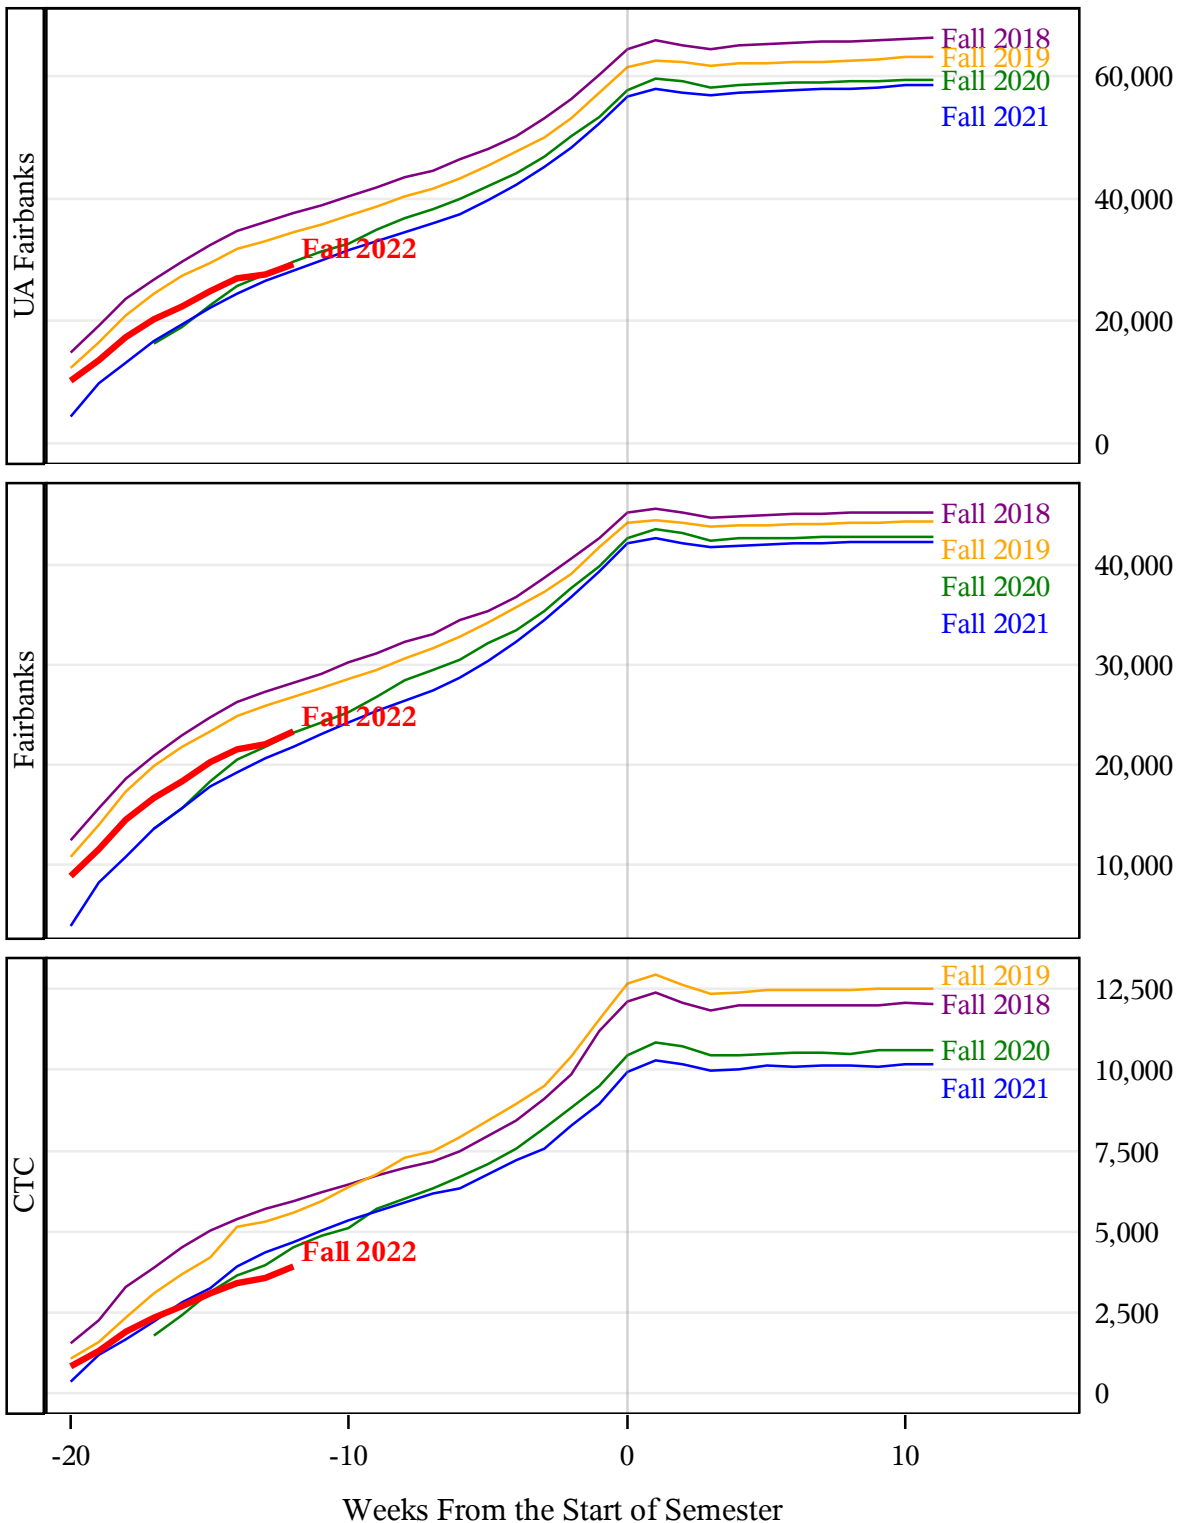

**University of Alaska Fairbanks - Early Semester Report  
 Student Credit Hours Generated by Registration Week  
 Fall 2018 - Fall 2022**

**University of Alaska Fairbanks - Early Semester Report  
 Student Credit Hours Generated by Registration Week  
 Fall 2018 - Fall 2022**