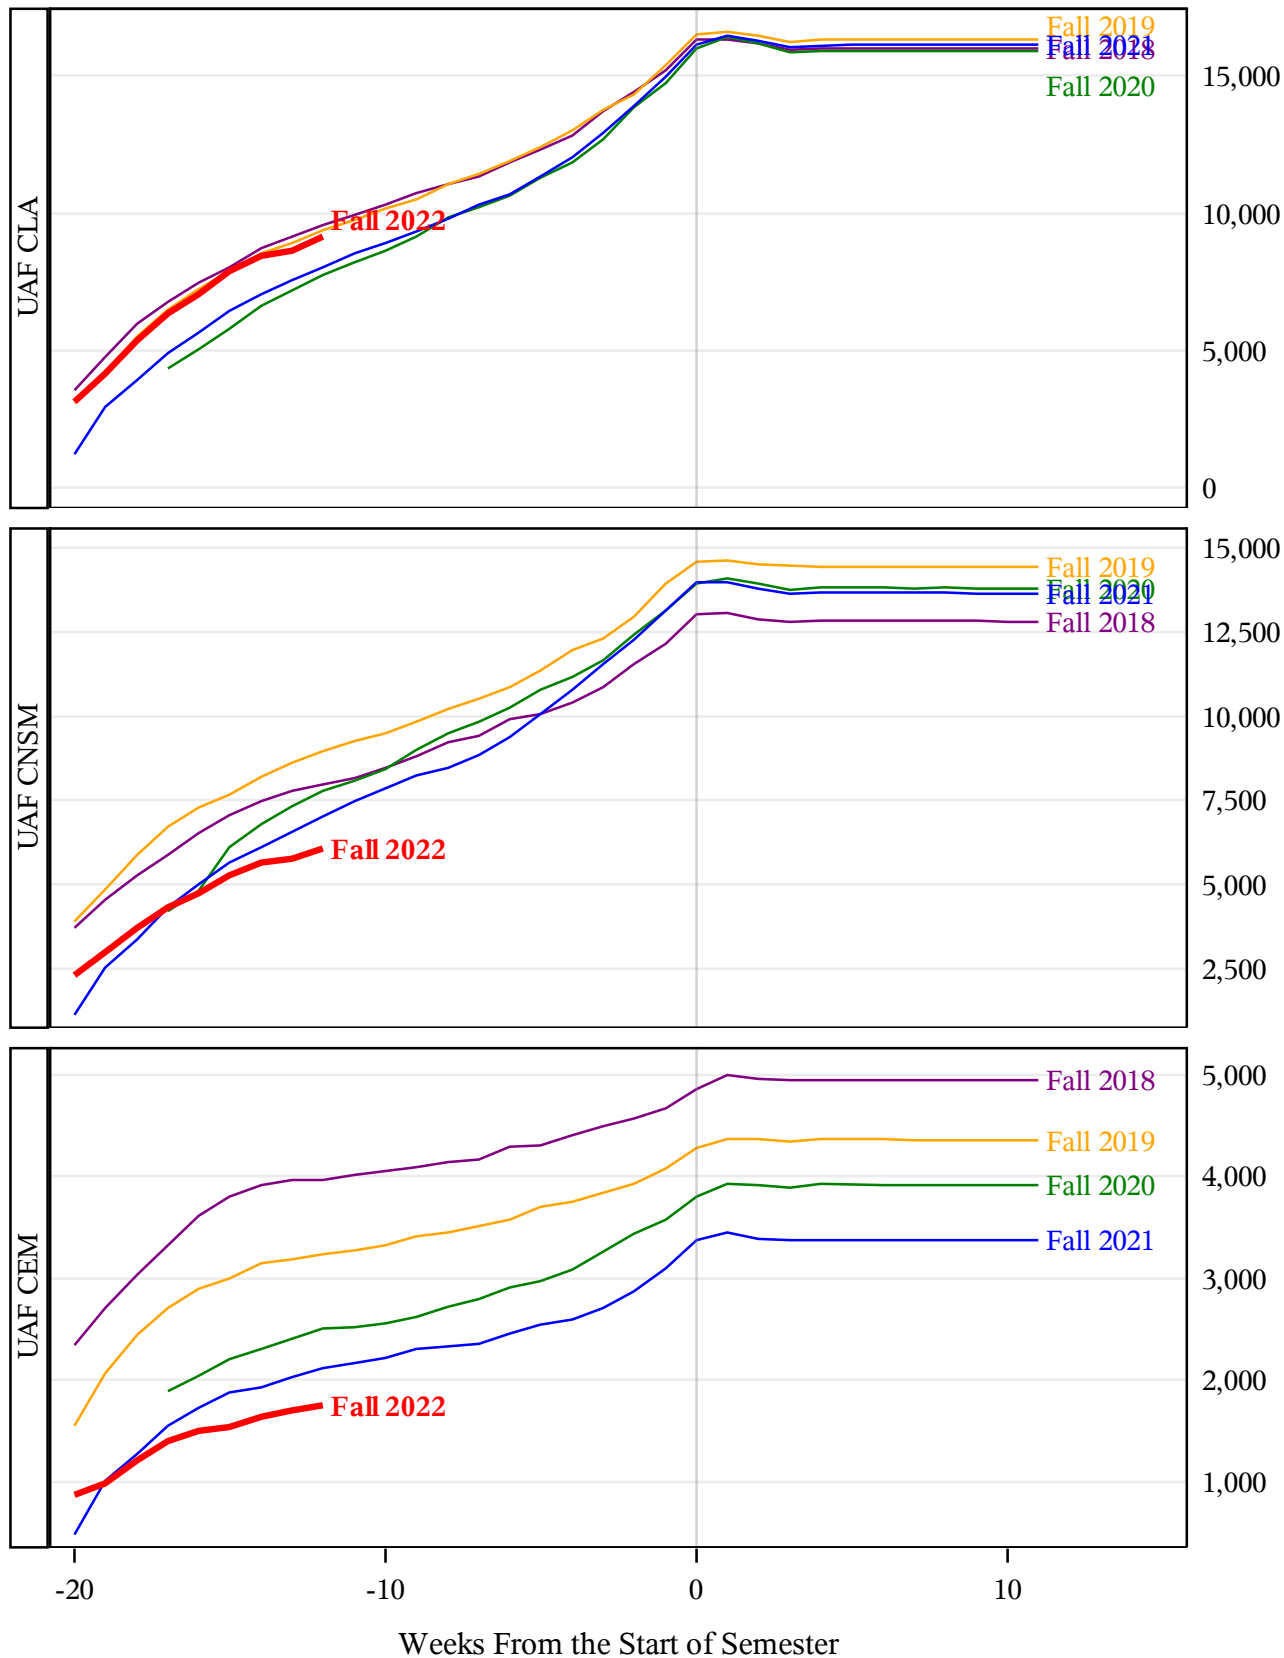

**University of Alaska Fairbanks - Early Semester Report  
 Student Credit Hours Generated by Registration Week  
 Fall 2018 - Fall 2022**

**University of Alaska Fairbanks - Early Semester Report  
 Student Credit Hours Generated by Registration Week  
 Fall 2018 - Fall 2022**