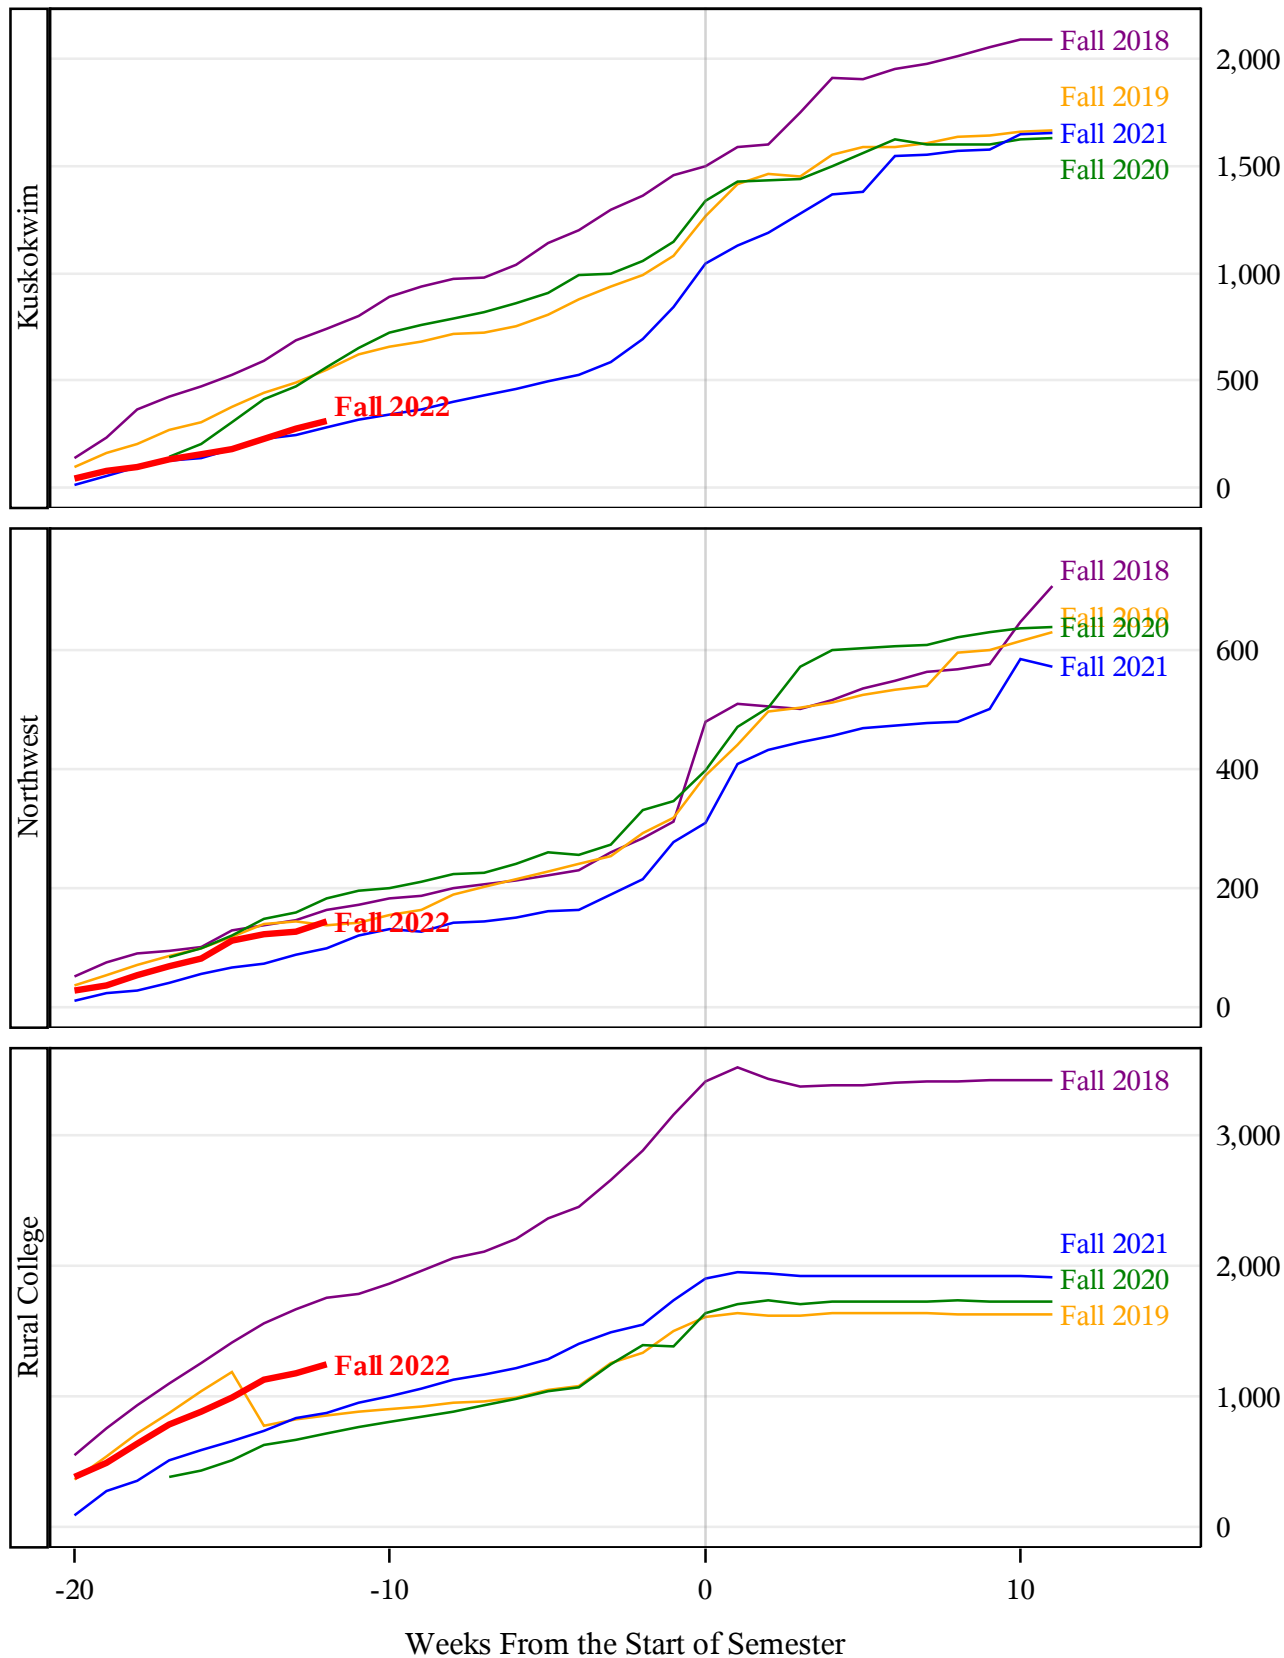

**University of Alaska Fairbanks - Early Semester Report  
 Student Credit Hours Generated by Registration Week  
 Fall 2018 - Fall 2022**

**University of Alaska Fairbanks - Early Semester Report  
 Student Credit Hours Generated by Registration Week  
 Fall 2018 - Fall 2022**

**University of Alaska Fairbanks - Early Semester Report  
 Student Credit Hours Generated by Registration Week  
 Fall 2018 - Fall 2022**

*University of Alaska Fairbanks - Early Semester Report  
Student Credit Hours Generated by Registration Week  
Fall 2018 - Fall 2022*