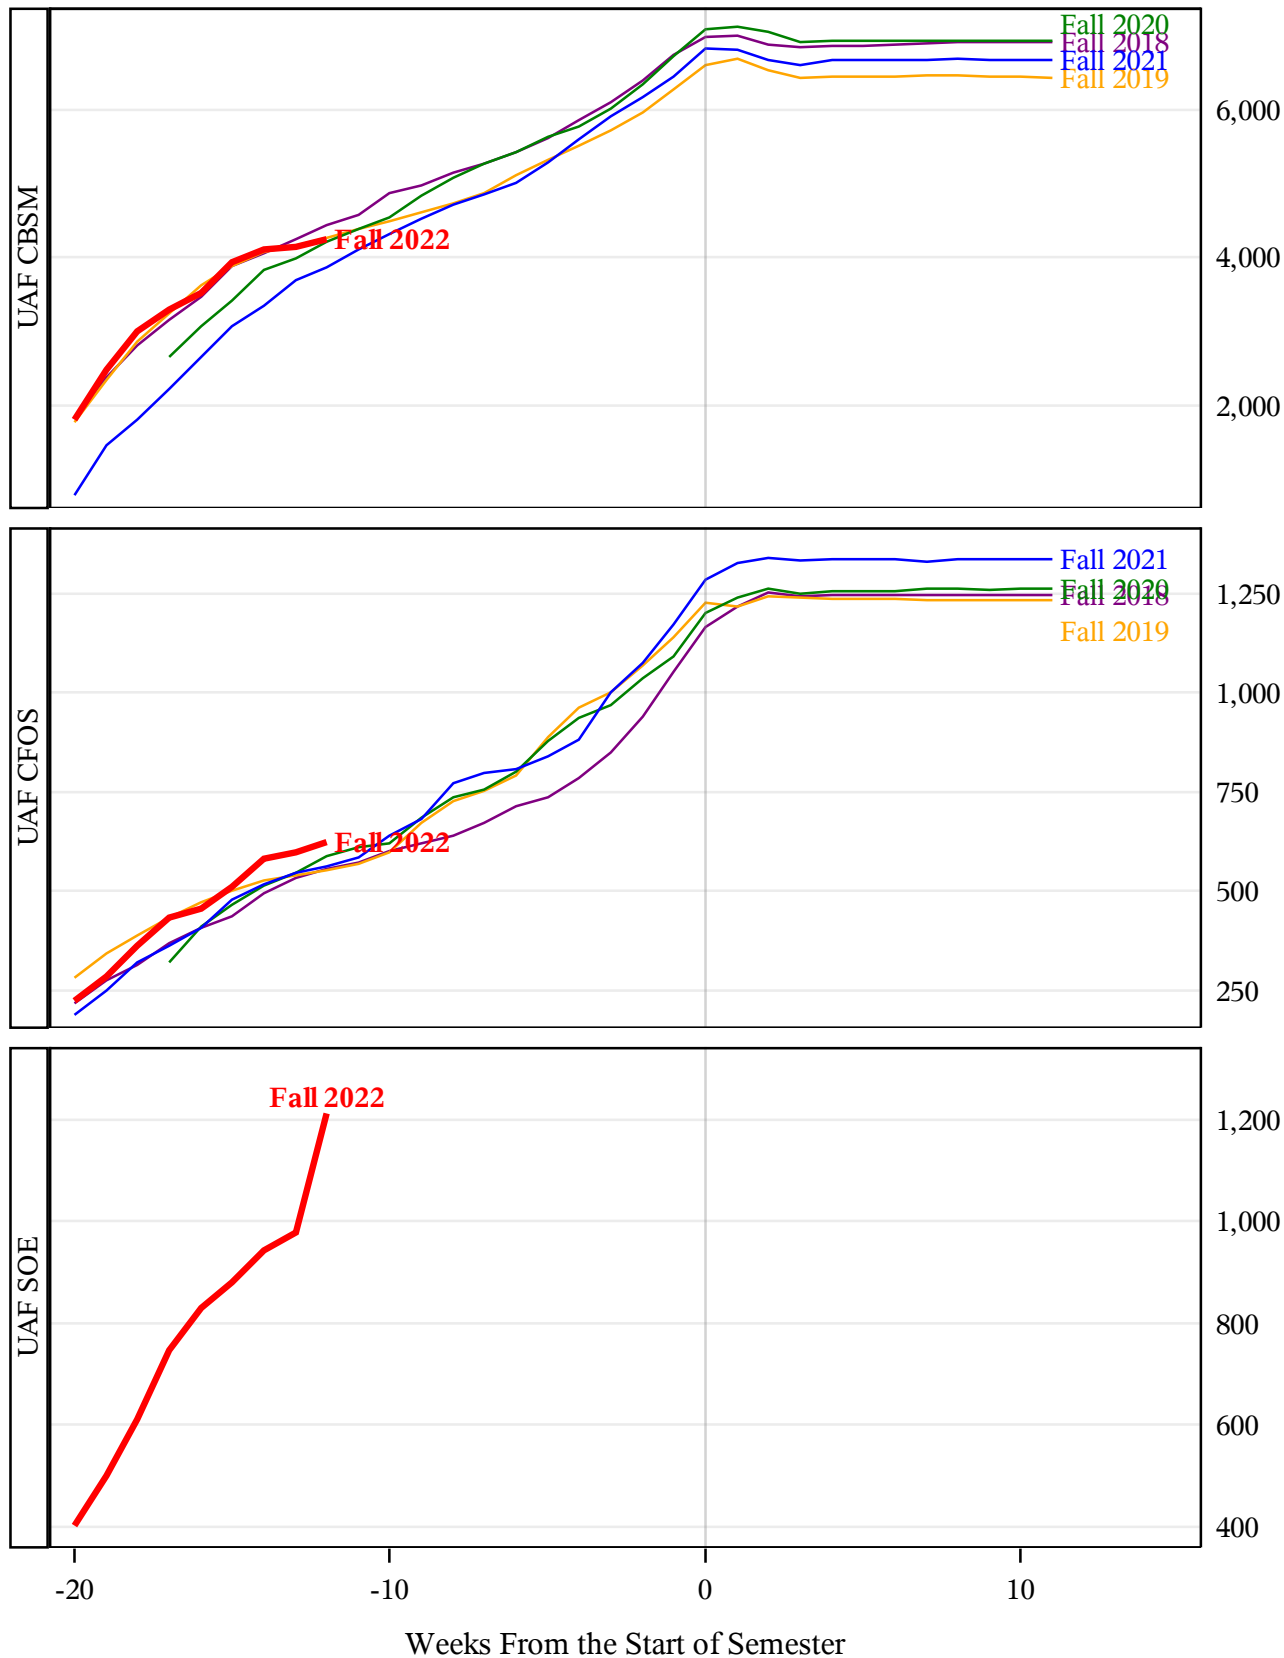

**University of Alaska Fairbanks - Early Semester Report
Student Credit Hours Generated by Registration Week
Fall 2018 - Fall 2022**