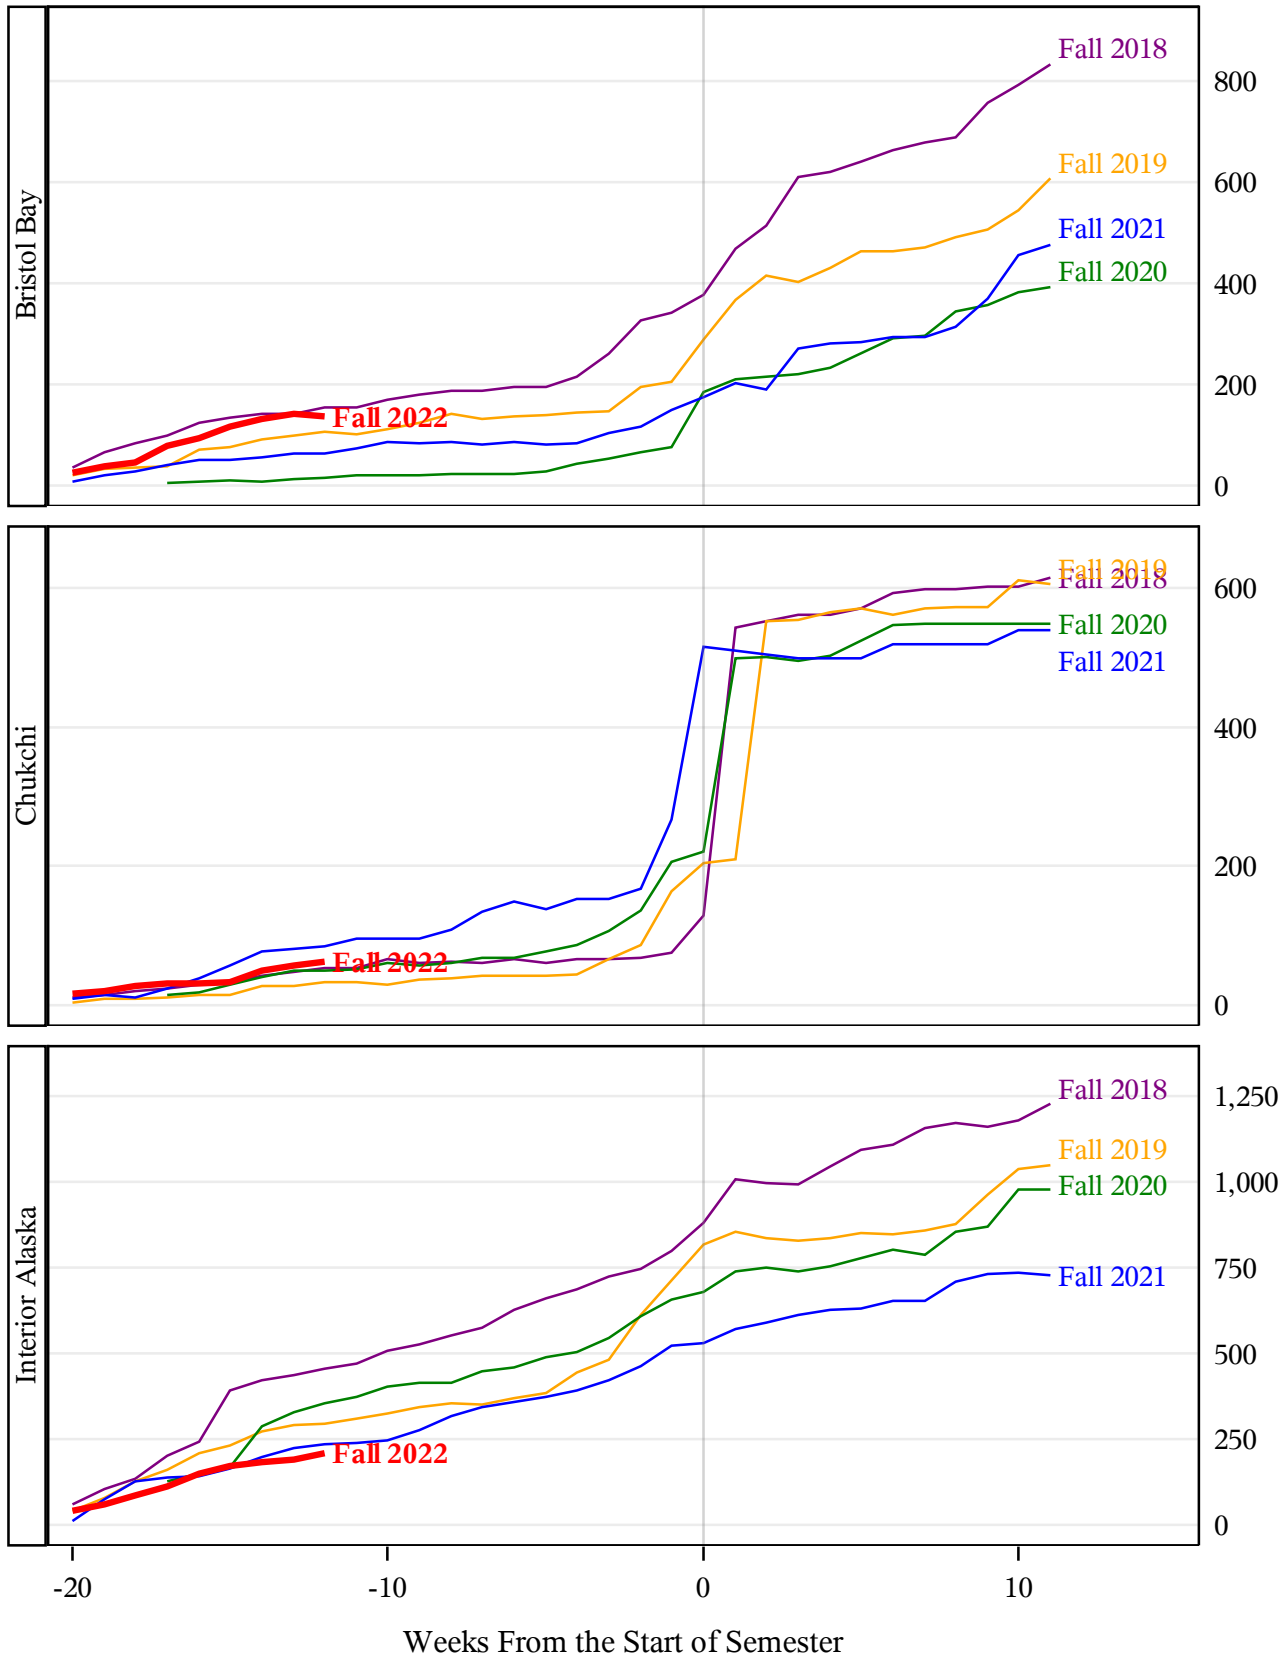

**University of Alaska Fairbanks - Early Semester Report  
 Student Credit Hours Generated by Registration Week  
 Fall 2018 - Fall 2022**

**University of Alaska Fairbanks - Early Semester Report  
 Student Credit Hours Generated by Registration Week  
 Fall 2018 - Fall 2022**

**University of Alaska Fairbanks - Early Semester Report  
 Student Credit Hours Generated by Registration Week  
 Fall 2018 - Fall 2022**

*University of Alaska Fairbanks - Early Semester Report  
Student Credit Hours Generated by Registration Week  
Fall 2018 - Fall 2022*