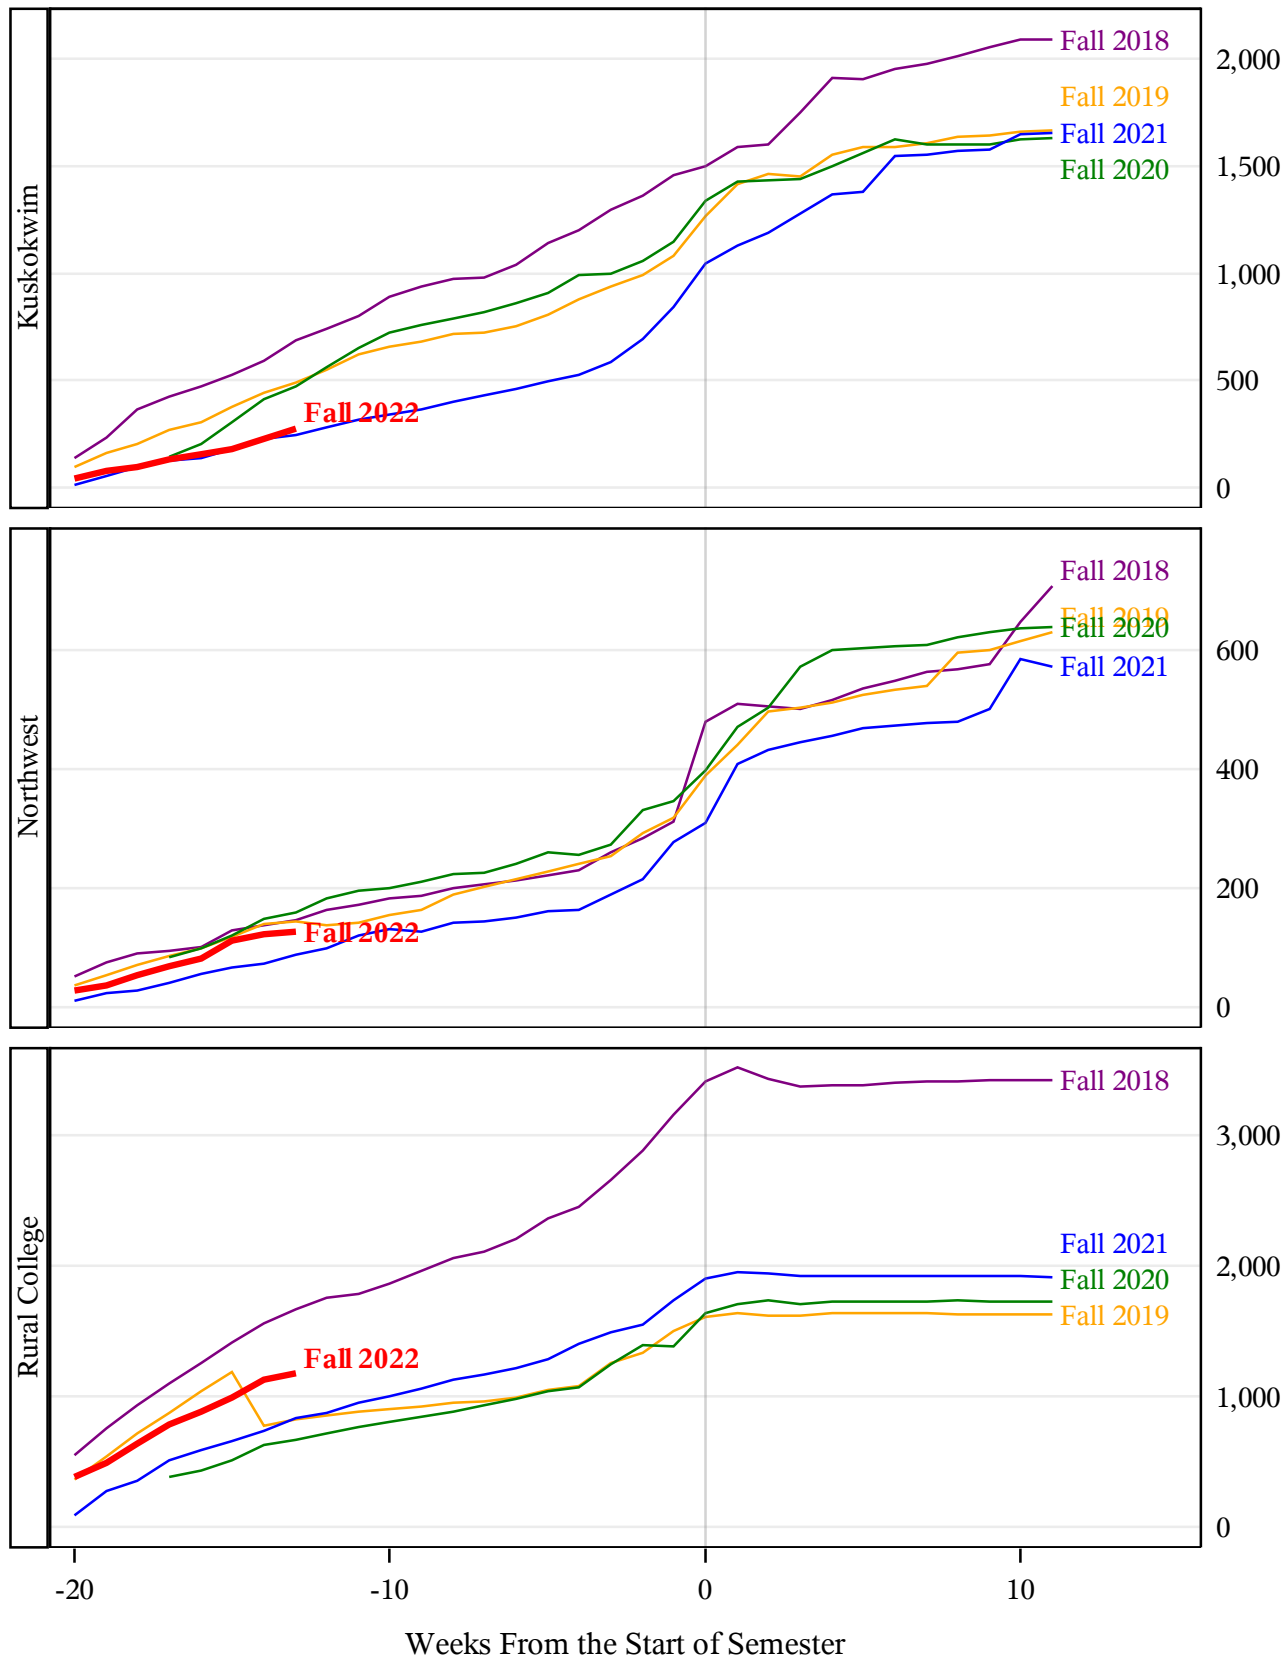

**University of Alaska Fairbanks - Early Semester Report
 Student Credit Hours Generated by Registration Week
 Fall 2018 - Fall 2022**

**University of Alaska Fairbanks - Early Semester Report
 Student Credit Hours Generated by Registration Week
 Fall 2018 - Fall 2022**

Weeks From the Start of Semester

**University of Alaska Fairbanks - Early Semester Report
 Student Credit Hours Generated by Registration Week
 Fall 2018 - Fall 2022**

**University of Alaska Fairbanks - Early Semester Report
 Student Credit Hours Generated by Registration Week
 Fall 2018 - Fall 2022**

**University of Alaska Fairbanks - Early Semester Report
 Student Credit Hours Generated by Registration Week
 Fall 2018 - Fall 2022**

University of Alaska Fairbanks - Early Semester Report
Student Credit Hours Generated by Registration Week
Fall 2018 - Fall 2022