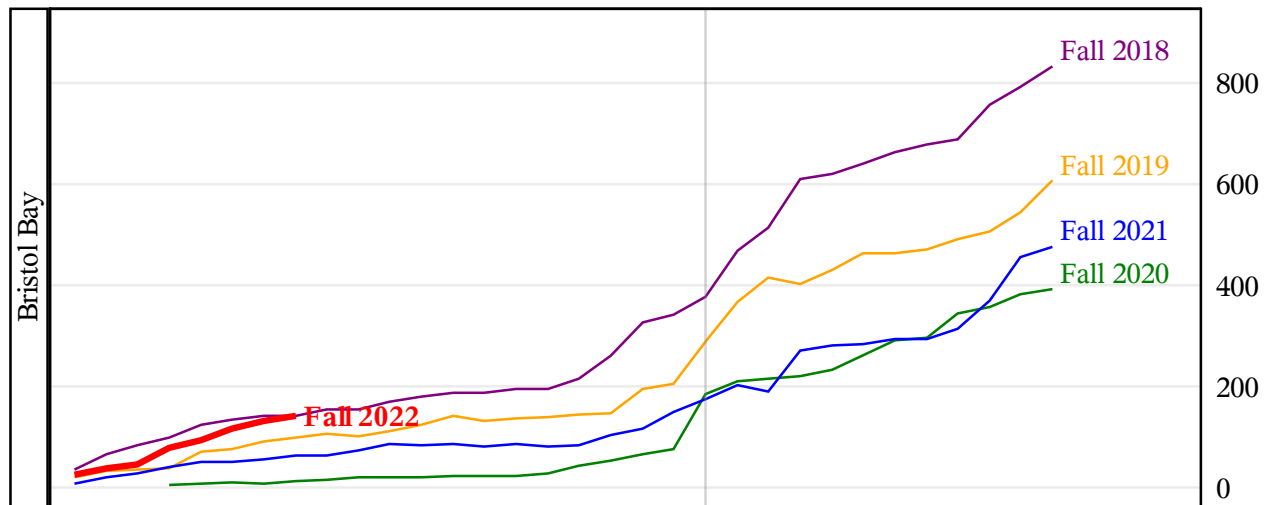

**University of Alaska Fairbanks - Early Semester Report
 Student Credit Hours Generated by Registration Week
 Fall 2018 - Fall 2022**

**University of Alaska Fairbanks - Early Semester Report
 Student Credit Hours Generated by Registration Week
 Fall 2018 - Fall 2022**

Weeks From the Start of Semester

**University of Alaska Fairbanks - Early Semester Report
 Student Credit Hours Generated by Registration Week
 Fall 2018 - Fall 2022**

**University of Alaska Fairbanks - Early Semester Report
 Student Credit Hours Generated by Registration Week
 Fall 2018 - Fall 2022**