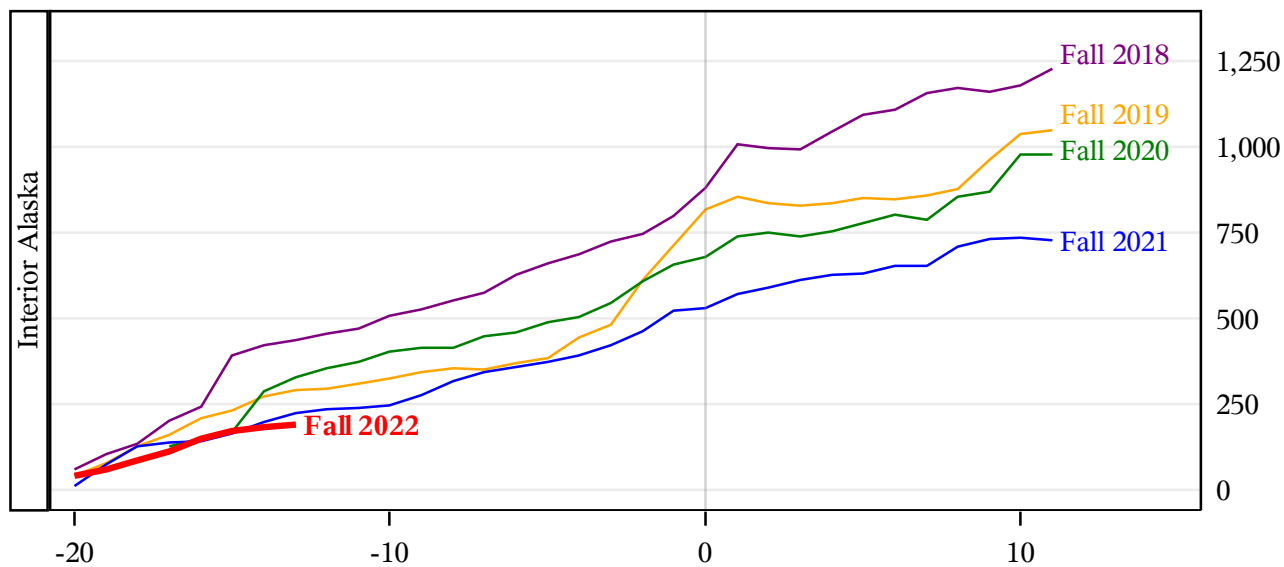

**University of Alaska Fairbanks - Early Semester Report
 Student Credit Hours Generated by Registration Week
 Fall 2018 - Fall 2022**

**University of Alaska Fairbanks - Early Semester Report
 Student Credit Hours Generated by Registration Week
 Fall 2018 - Fall 2022**

Weeks From the Start of Semester

**University of Alaska Fairbanks - Early Semester Report
 Student Credit Hours Generated by Registration Week
 Fall 2018 - Fall 2022**

**University of Alaska Fairbanks - Early Semester Report
 Student Credit Hours Generated by Registration Week
 Fall 2018 - Fall 2022**