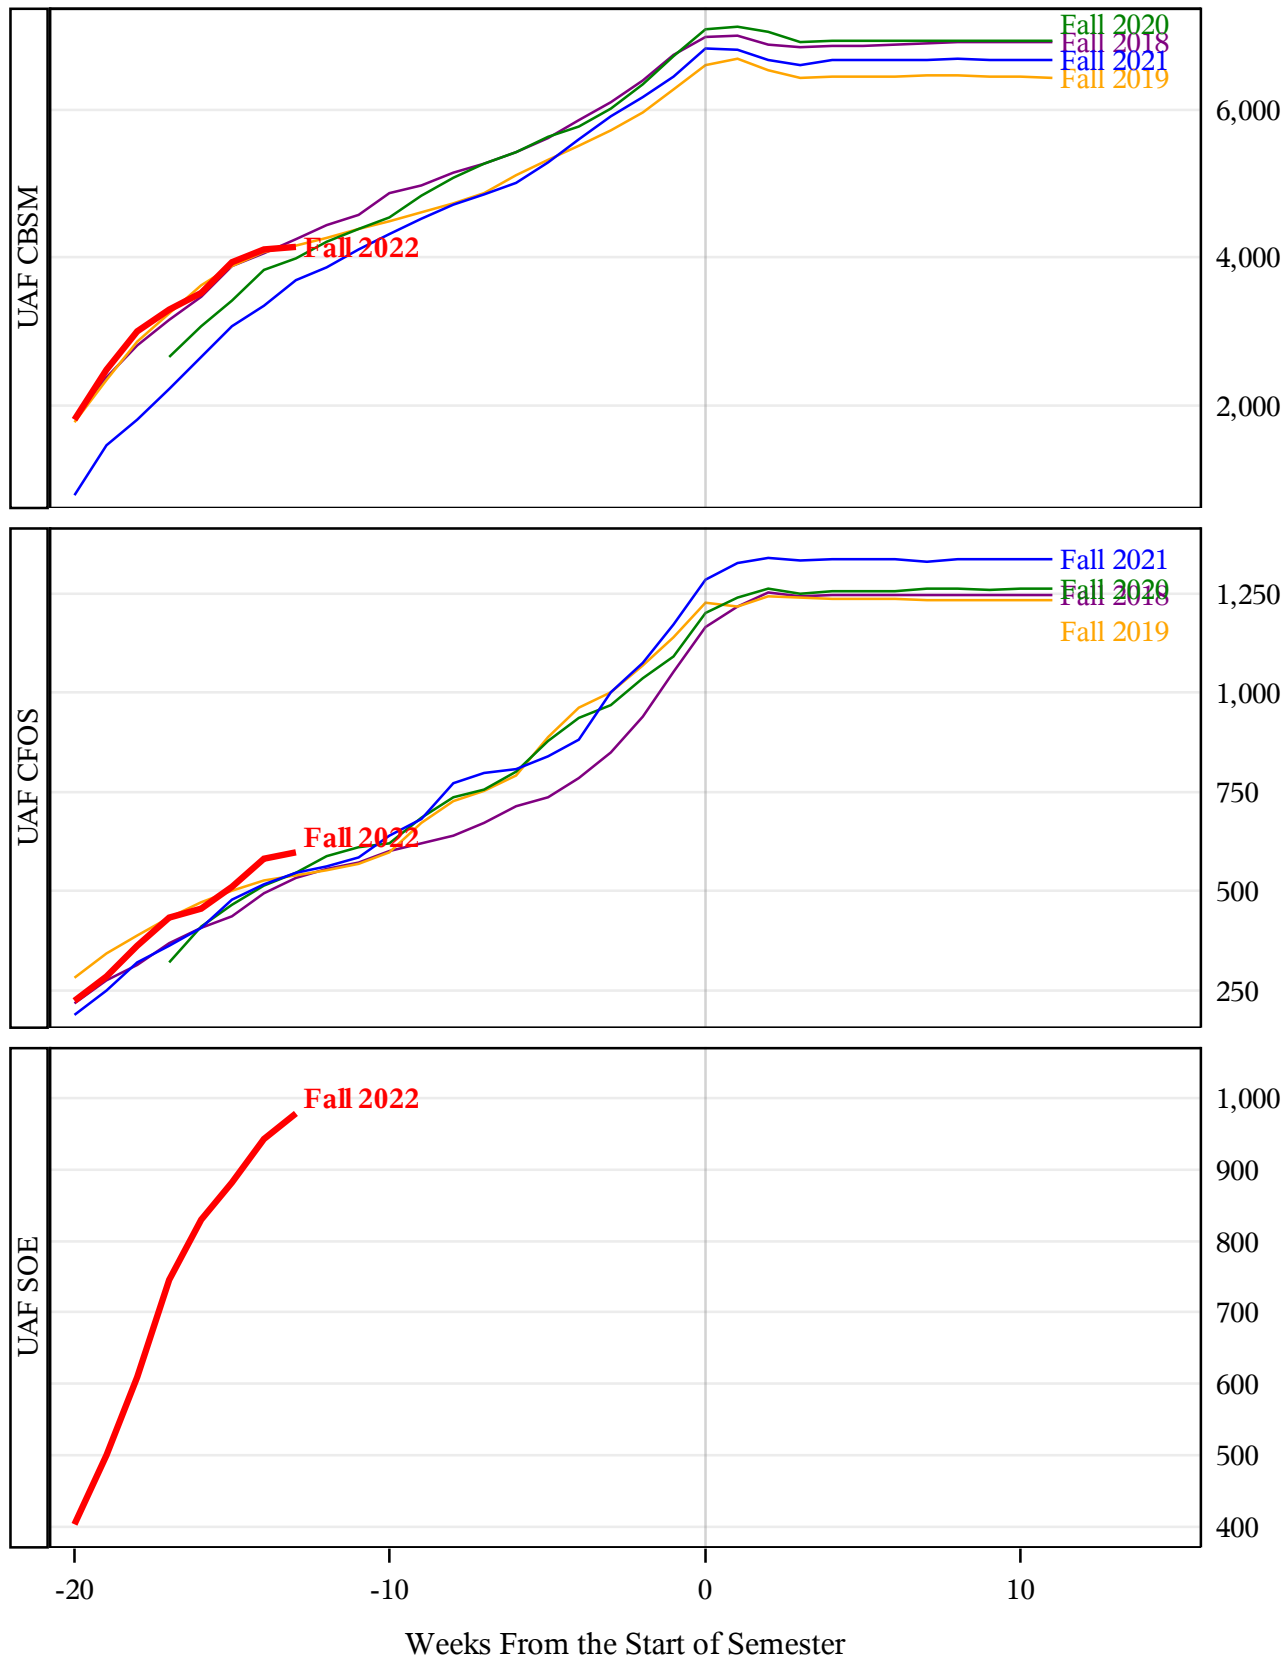

**University of Alaska Fairbanks - Early Semester Report
 Student Credit Hours Generated by Registration Week
 Fall 2018 - Fall 2022**

**University of Alaska Fairbanks - Early Semester Report
 Student Credit Hours Generated by Registration Week
 Fall 2018 - Fall 2022**

Weeks From the Start of Semester

**University of Alaska Fairbanks - Early Semester Report
 Student Credit Hours Generated by Registration Week
 Fall 2018 - Fall 2022**

**University of Alaska Fairbanks - Early Semester Report
 Student Credit Hours Generated by Registration Week
 Fall 2018 - Fall 2022**

**University of Alaska Fairbanks - Early Semester Report
 Student Credit Hours Generated by Registration Week
 Fall 2018 - Fall 2022**

University of Alaska Fairbanks - Early Semester Report
Student Credit Hours Generated by Registration Week
Fall 2018 - Fall 2022