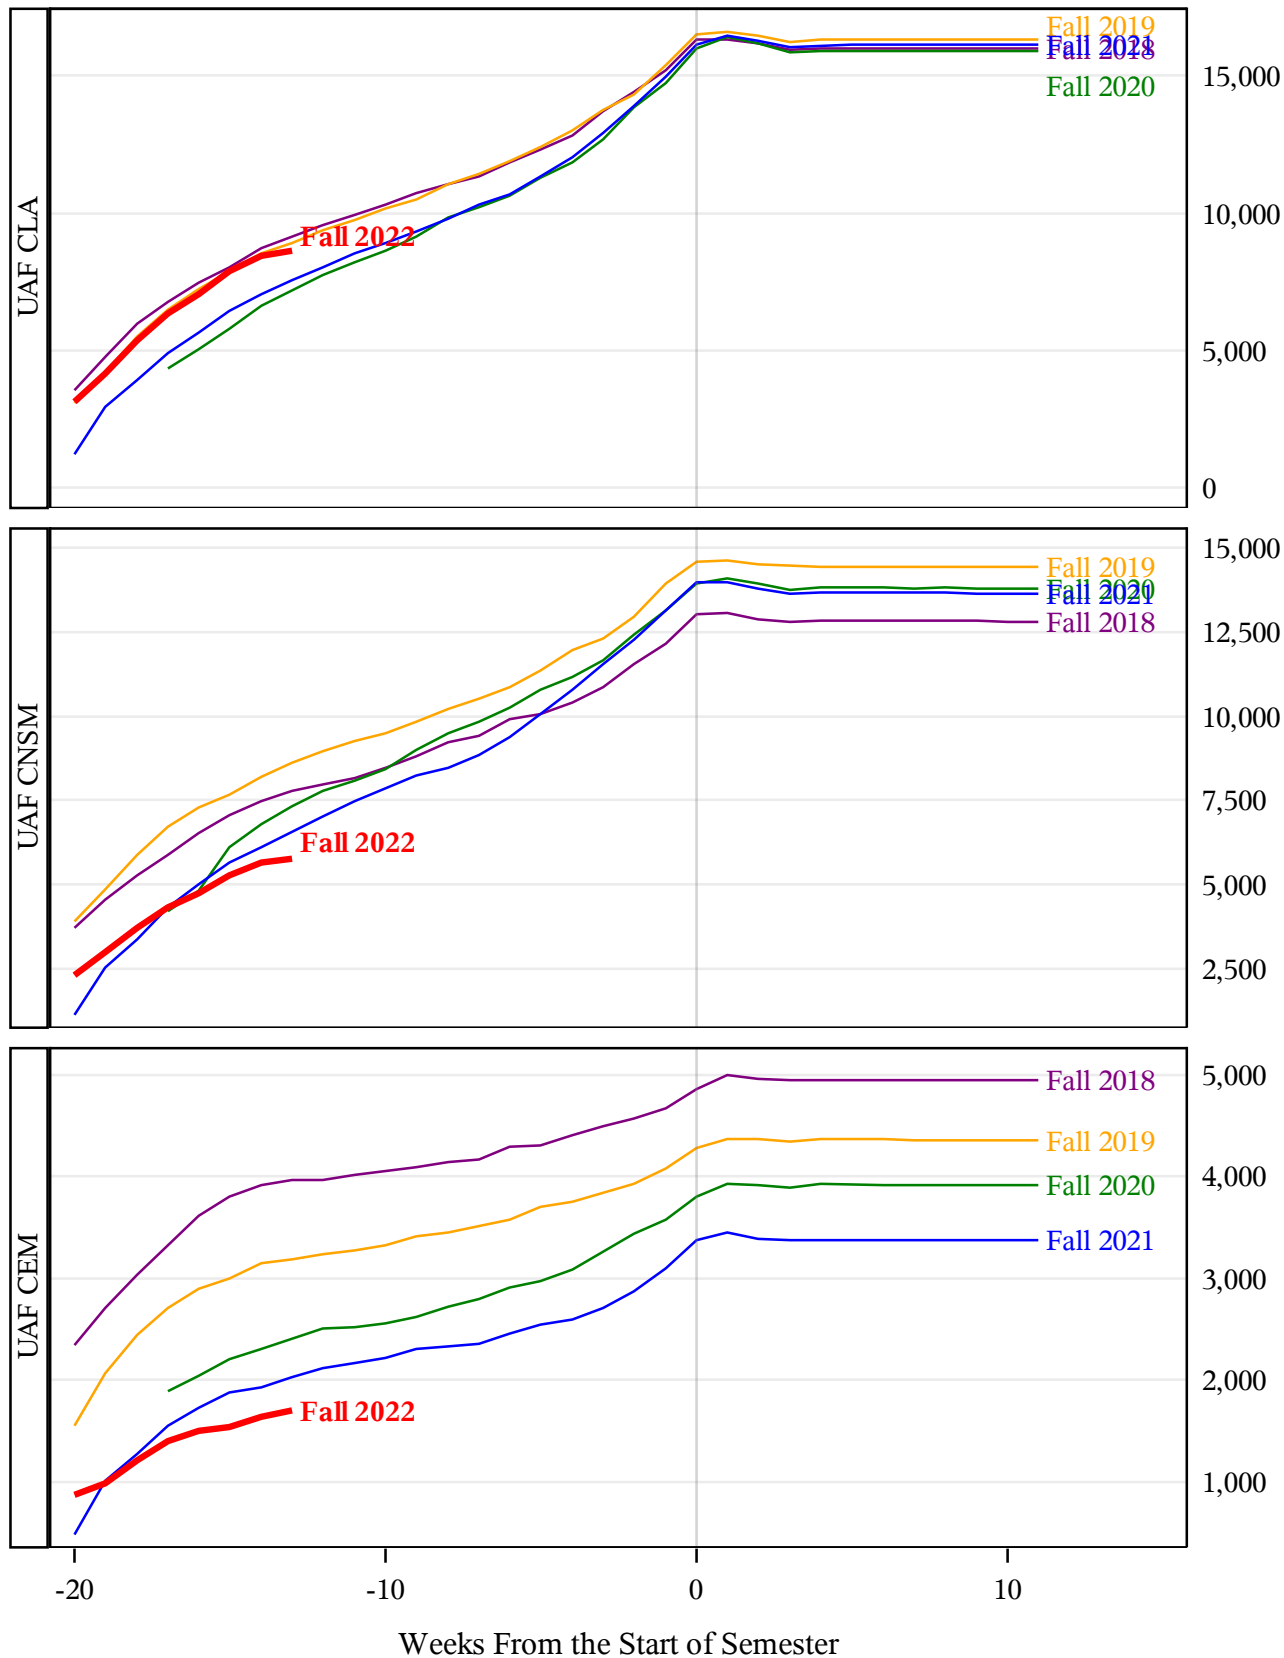

**University of Alaska Fairbanks - Early Semester Report
 Student Credit Hours Generated by Registration Week
 Fall 2018 - Fall 2022**

**University of Alaska Fairbanks - Early Semester Report
 Student Credit Hours Generated by Registration Week
 Fall 2018 - Fall 2022**

Weeks From the Start of Semester

**University of Alaska Fairbanks - Early Semester Report
 Student Credit Hours Generated by Registration Week
 Fall 2018 - Fall 2022**

**University of Alaska Fairbanks - Early Semester Report
 Student Credit Hours Generated by Registration Week
 Fall 2018 - Fall 2022**