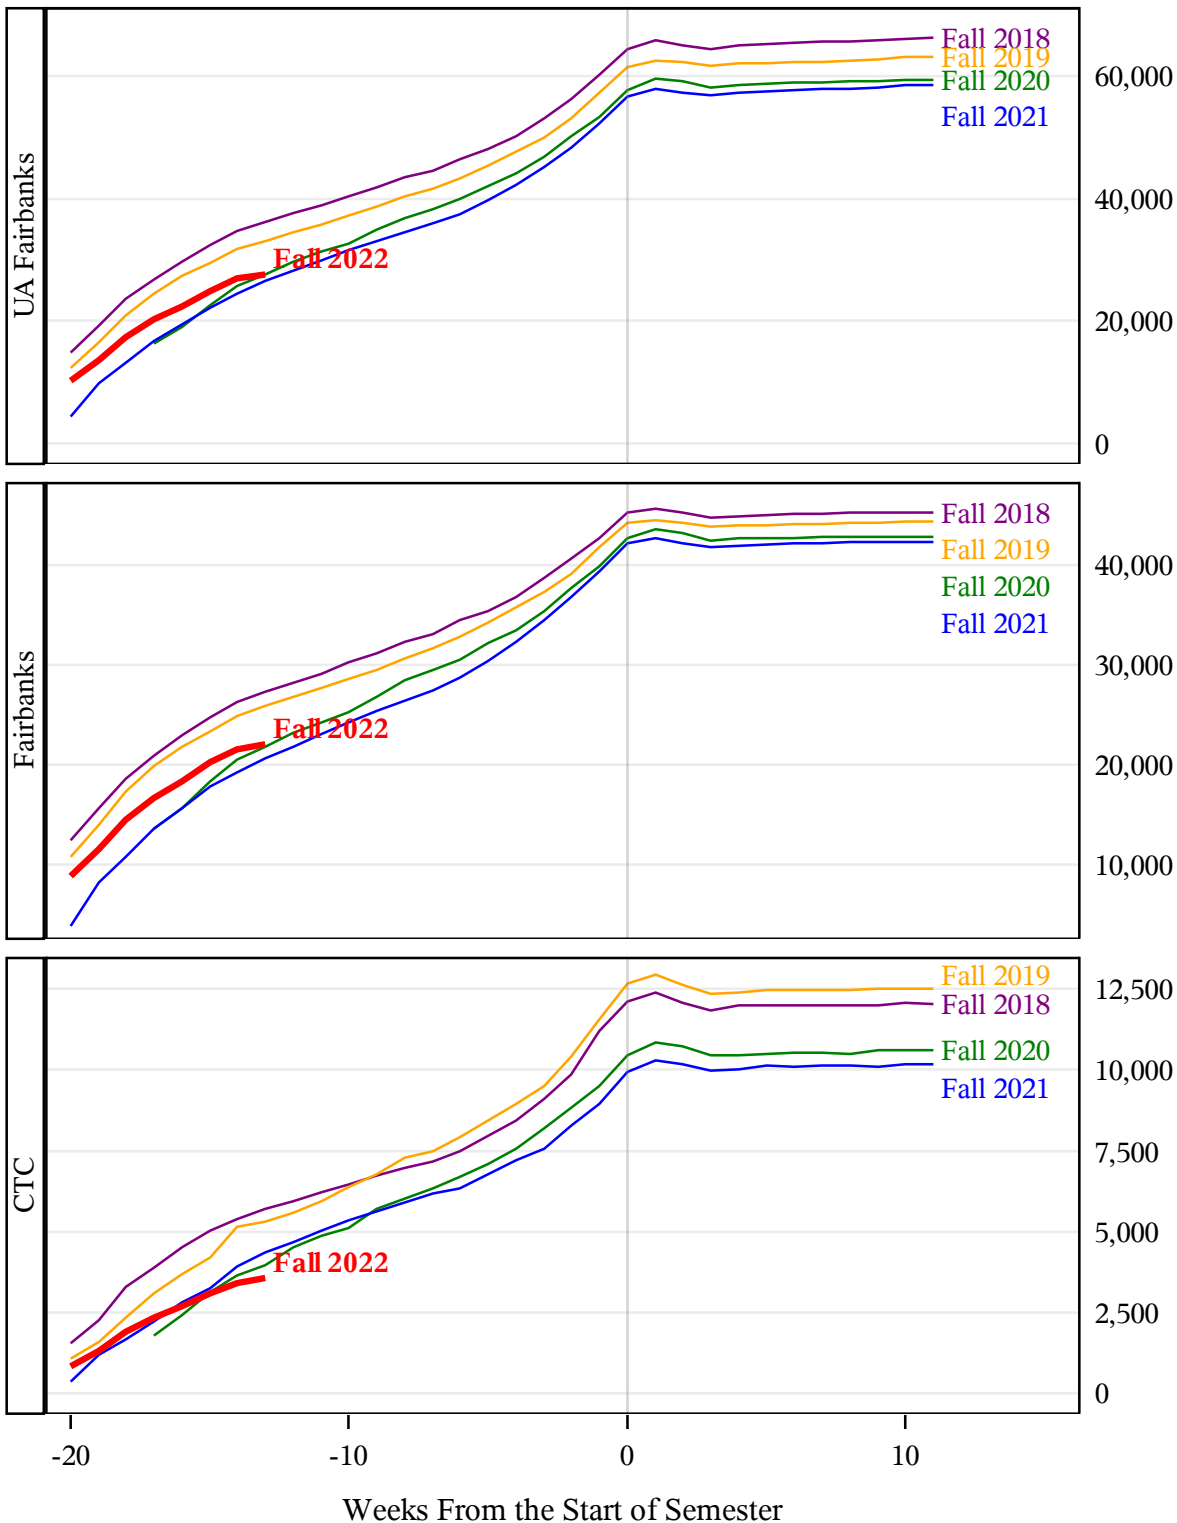

**University of Alaska Fairbanks - Early Semester Report
 Student Credit Hours Generated by Registration Week
 Fall 2018 - Fall 2022**

**University of Alaska Fairbanks - Early Semester Report
 Student Credit Hours Generated by Registration Week
 Fall 2018 - Fall 2022**

Weeks From the Start of Semester

**University of Alaska Fairbanks - Early Semester Report
 Student Credit Hours Generated by Registration Week
 Fall 2018 - Fall 2022**

**University of Alaska Fairbanks - Early Semester Report
 Student Credit Hours Generated by Registration Week
 Fall 2018 - Fall 2022**