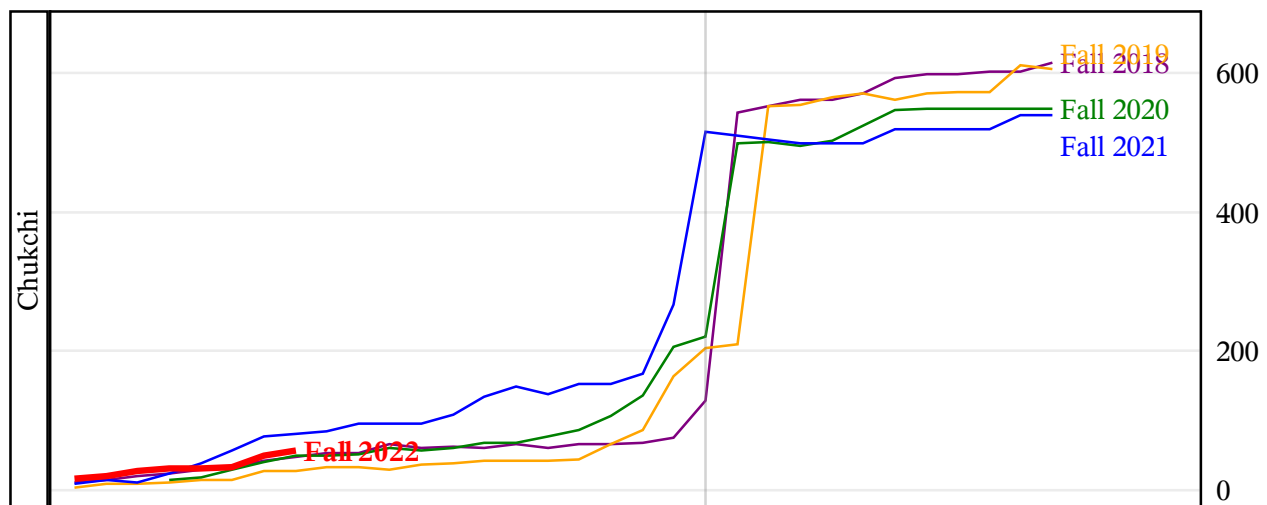

**University of Alaska Fairbanks - Early Semester Report
 Student Credit Hours Generated by Registration Week
 Fall 2018 - Fall 2022**

**University of Alaska Fairbanks - Early Semester Report
 Student Credit Hours Generated by Registration Week
 Fall 2018 - Fall 2022**

Weeks From the Start of Semester

**University of Alaska Fairbanks - Early Semester Report
 Student Credit Hours Generated by Registration Week
 Fall 2018 - Fall 2022**

**University of Alaska Fairbanks - Early Semester Report
 Student Credit Hours Generated by Registration Week
 Fall 2018 - Fall 2022**