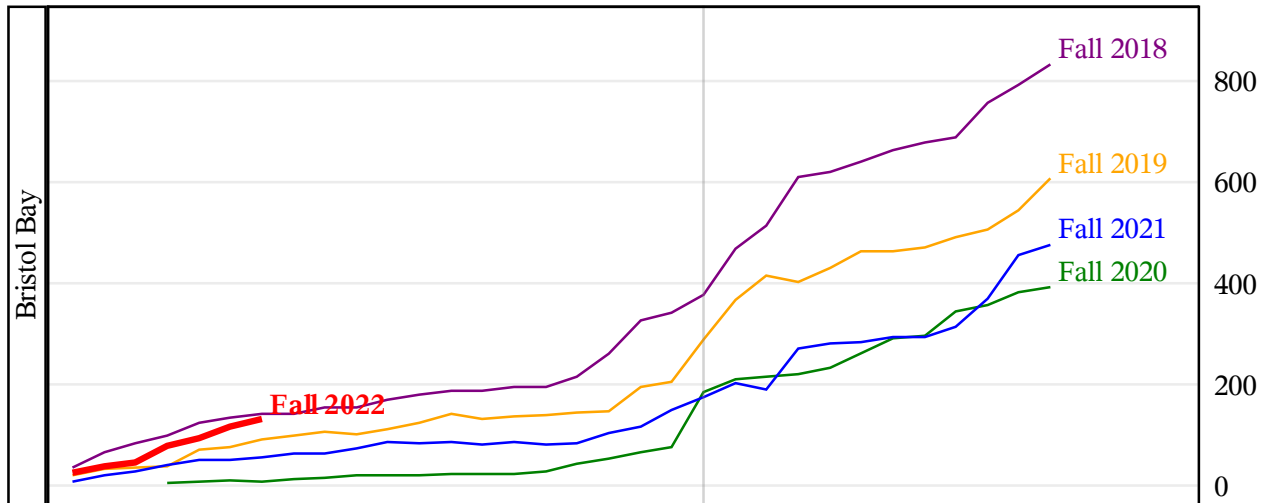

**University of Alaska Fairbanks - Early Semester Report
 Student Credit Hours Generated by Registration Week
 Fall 2018 - Fall 2022**

**University of Alaska Fairbanks - Early Semester Report
 Student Credit Hours Generated by Registration Week
 Fall 2018 - Fall 2022**

Weeks From the Start of Semester

**University of Alaska Fairbanks - Early Semester Report
 Student Credit Hours Generated by Registration Week
 Fall 2018 - Fall 2022**

**University of Alaska Fairbanks - Early Semester Report
 Student Credit Hours Generated by Registration Week
 Fall 2018 - Fall 2022**