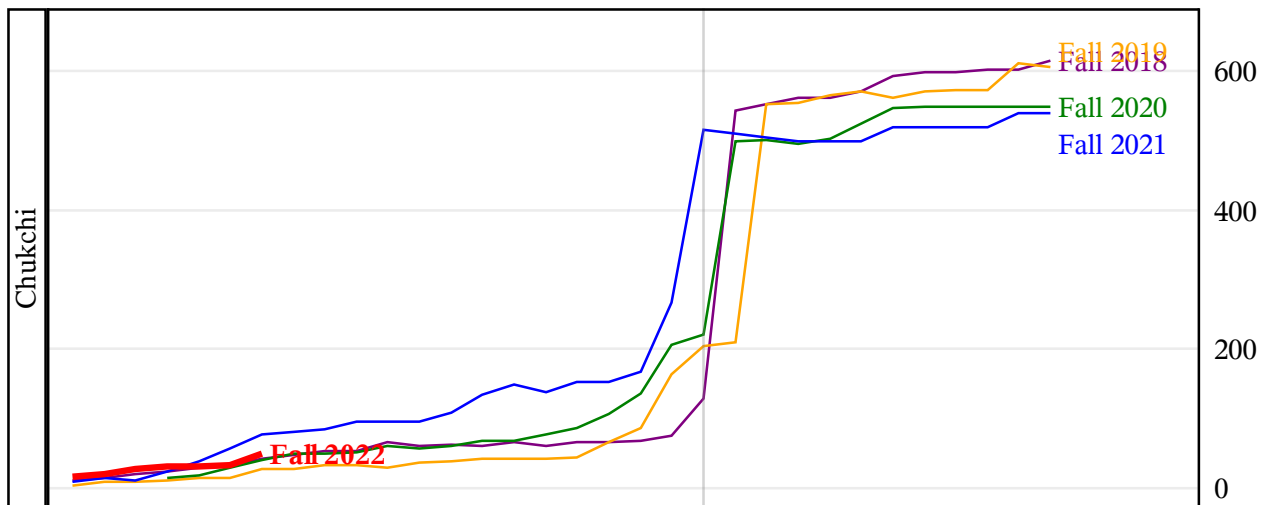

**University of Alaska Fairbanks - Early Semester Report
 Student Credit Hours Generated by Registration Week
 Fall 2018 - Fall 2022**

**University of Alaska Fairbanks - Early Semester Report
 Student Credit Hours Generated by Registration Week
 Fall 2018 - Fall 2022**

Weeks From the Start of Semester

**University of Alaska Fairbanks - Early Semester Report
 Student Credit Hours Generated by Registration Week
 Fall 2018 - Fall 2022**

**University of Alaska Fairbanks - Early Semester Report
 Student Credit Hours Generated by Registration Week
 Fall 2018 - Fall 2022**