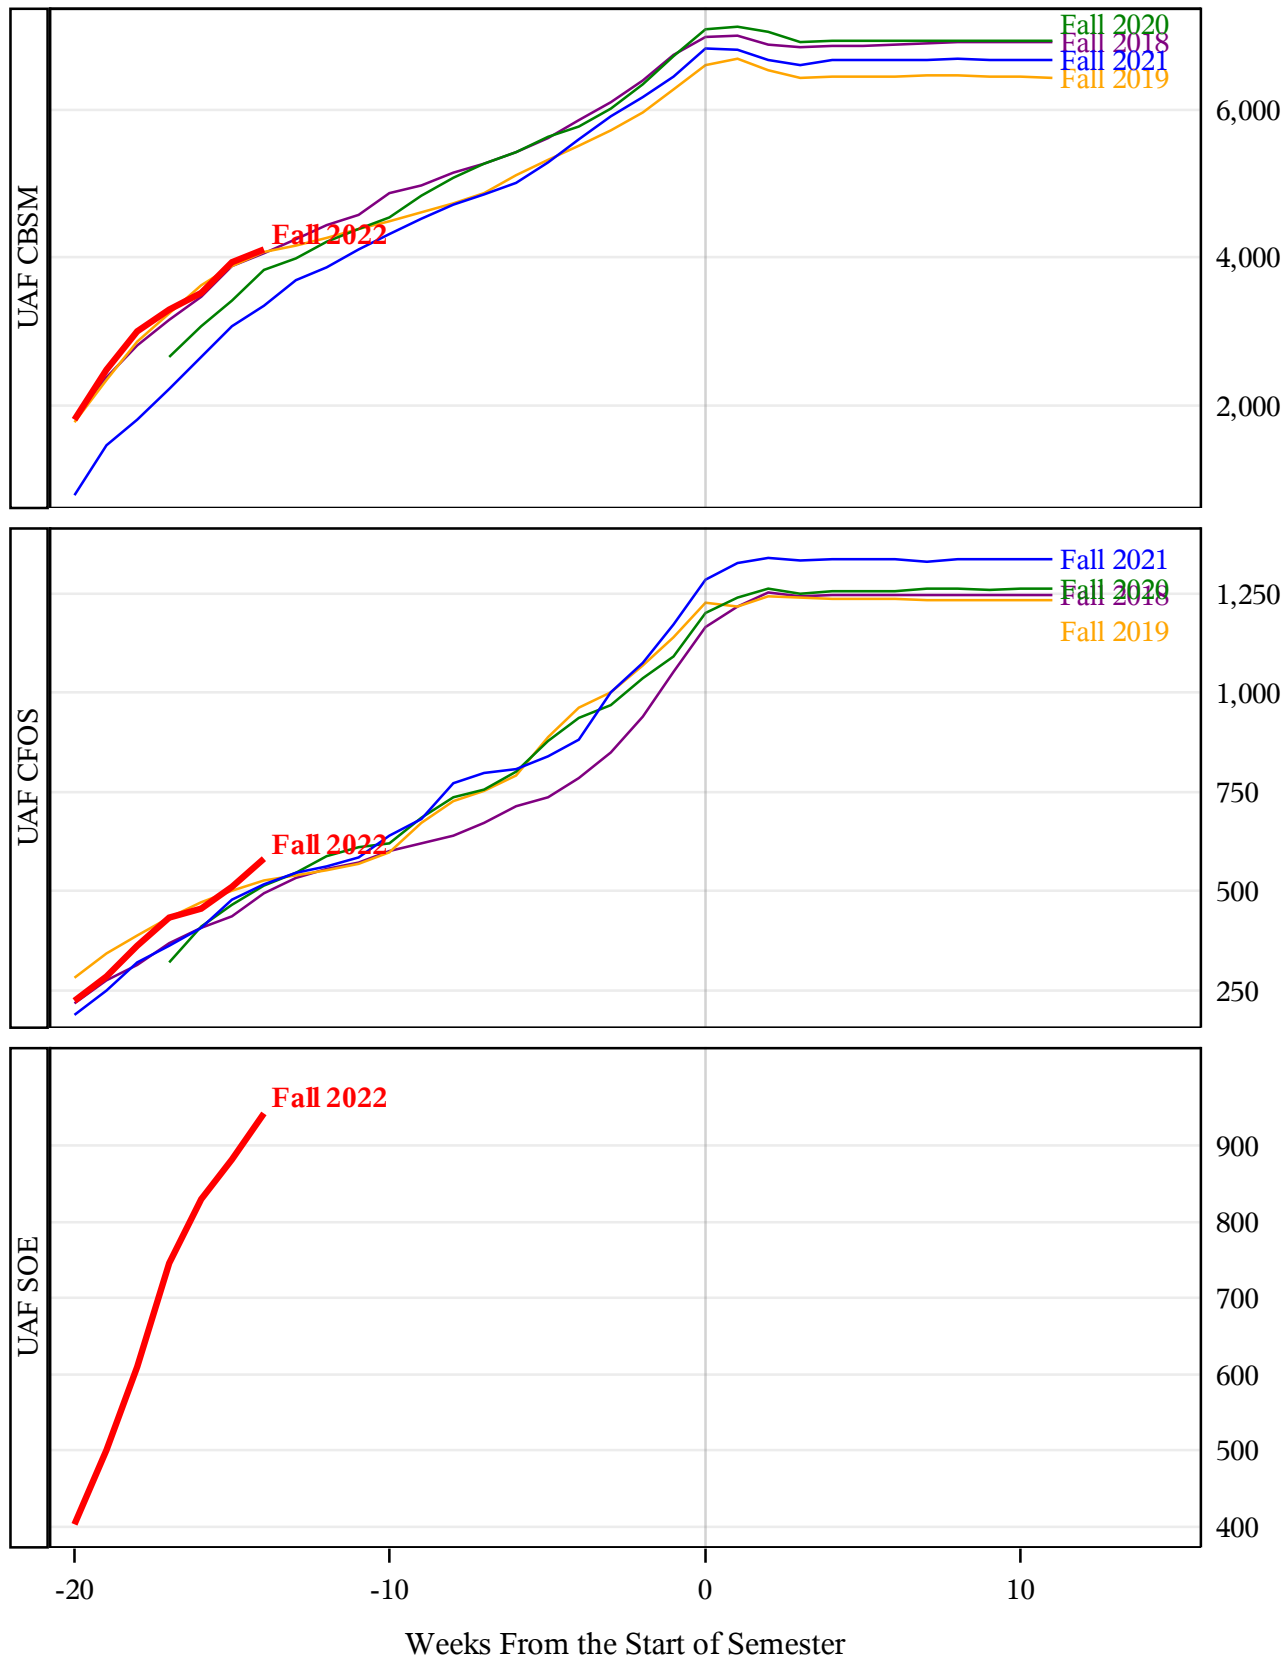

**University of Alaska Fairbanks - Early Semester Report
 Student Credit Hours Generated by Registration Week
 Fall 2018 - Fall 2022**

**University of Alaska Fairbanks - Early Semester Report
 Student Credit Hours Generated by Registration Week
 Fall 2018 - Fall 2022**

Weeks From the Start of Semester

**University of Alaska Fairbanks - Early Semester Report
 Student Credit Hours Generated by Registration Week
 Fall 2018 - Fall 2022**

**University of Alaska Fairbanks - Early Semester Report
 Student Credit Hours Generated by Registration Week
 Fall 2018 - Fall 2022**

**University of Alaska Fairbanks - Early Semester Report
 Student Credit Hours Generated by Registration Week
 Fall 2018 - Fall 2022**

University of Alaska Fairbanks - Early Semester Report
Student Credit Hours Generated by Registration Week
Fall 2018 - Fall 2022