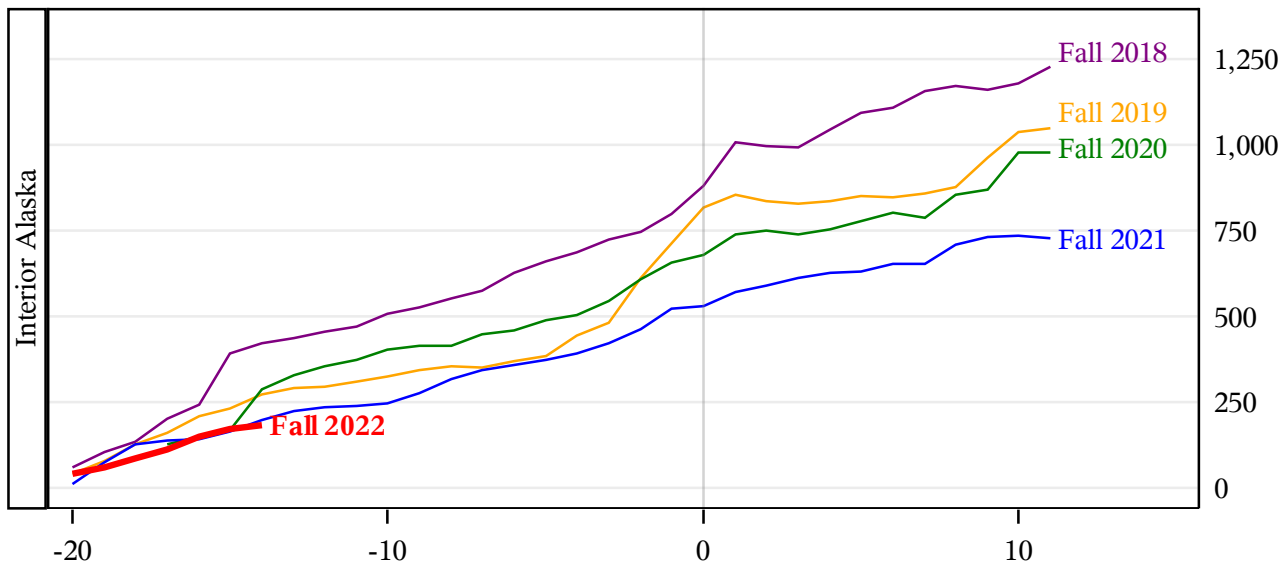

**University of Alaska Fairbanks - Early Semester Report
 Student Credit Hours Generated by Registration Week
 Fall 2018 - Fall 2022**

**University of Alaska Fairbanks - Early Semester Report
 Student Credit Hours Generated by Registration Week
 Fall 2018 - Fall 2022**

Weeks From the Start of Semester

**University of Alaska Fairbanks - Early Semester Report
 Student Credit Hours Generated by Registration Week
 Fall 2018 - Fall 2022**

**University of Alaska Fairbanks - Early Semester Report
 Student Credit Hours Generated by Registration Week
 Fall 2018 - Fall 2022**