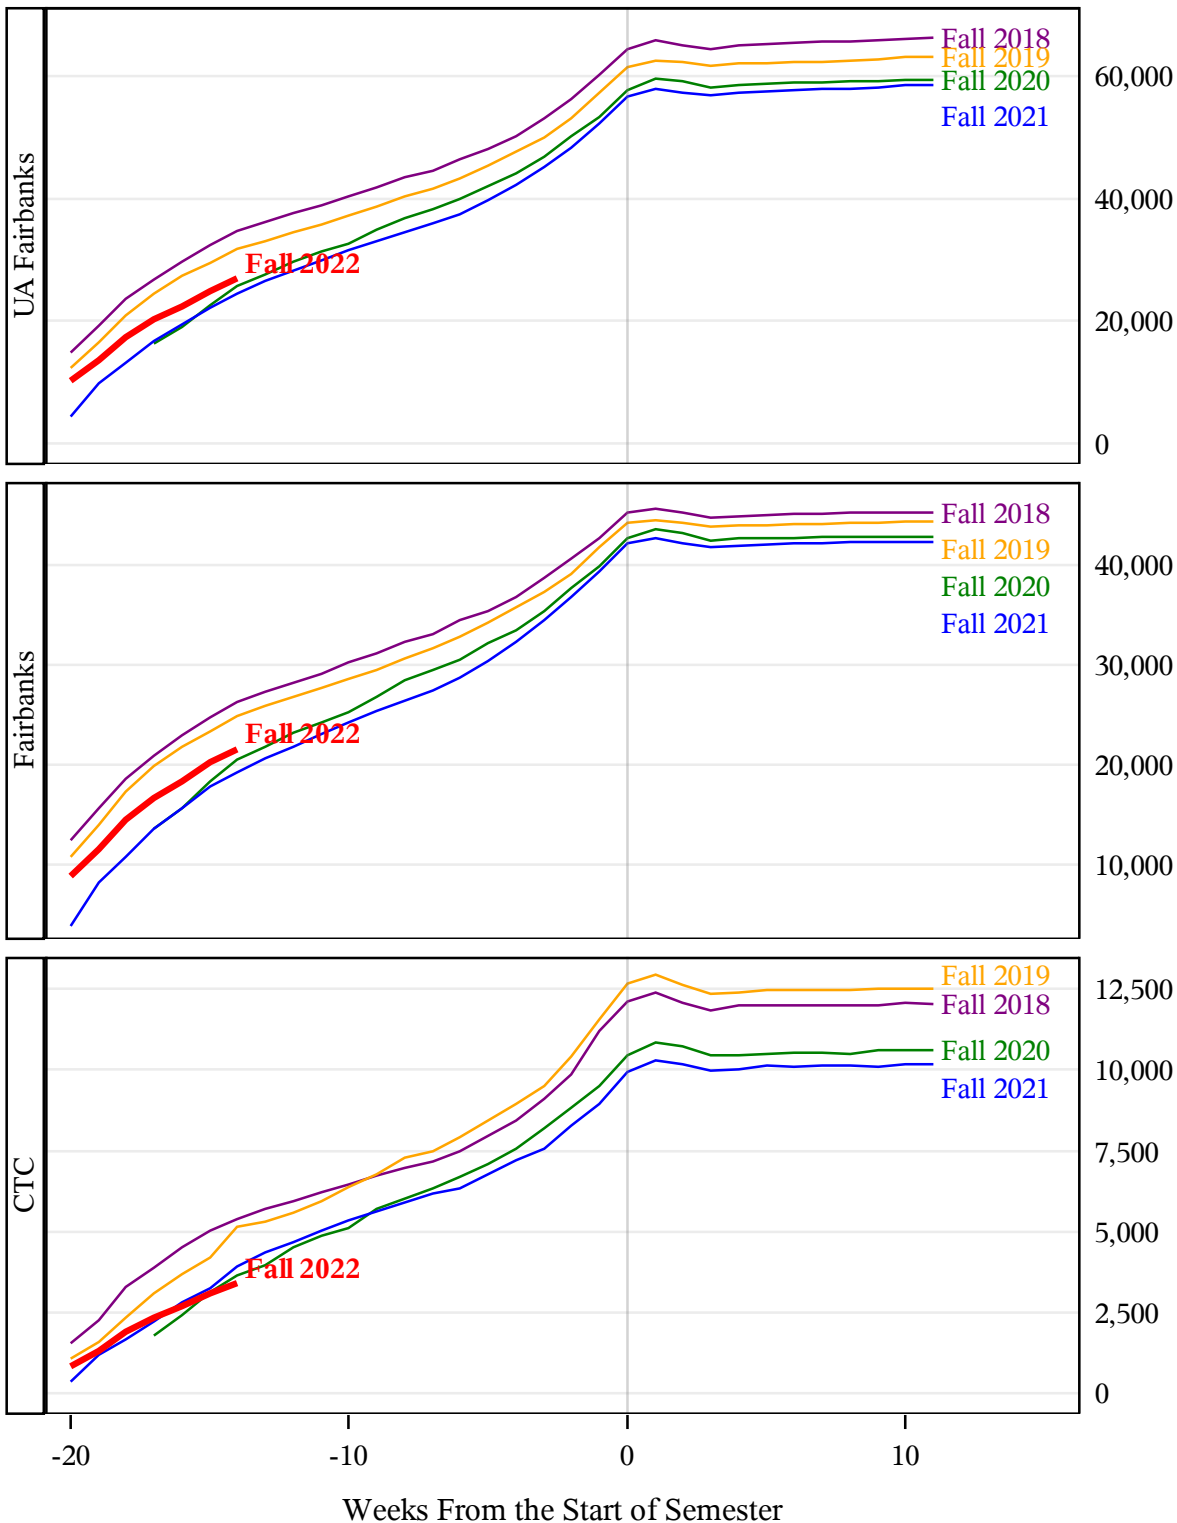

**University of Alaska Fairbanks - Early Semester Report
 Student Credit Hours Generated by Registration Week
 Fall 2018 - Fall 2022**

**University of Alaska Fairbanks - Early Semester Report
 Student Credit Hours Generated by Registration Week
 Fall 2018 - Fall 2022**

Weeks From the Start of Semester

**University of Alaska Fairbanks - Early Semester Report
 Student Credit Hours Generated by Registration Week
 Fall 2018 - Fall 2022**

**University of Alaska Fairbanks - Early Semester Report
 Student Credit Hours Generated by Registration Week
 Fall 2018 - Fall 2022**