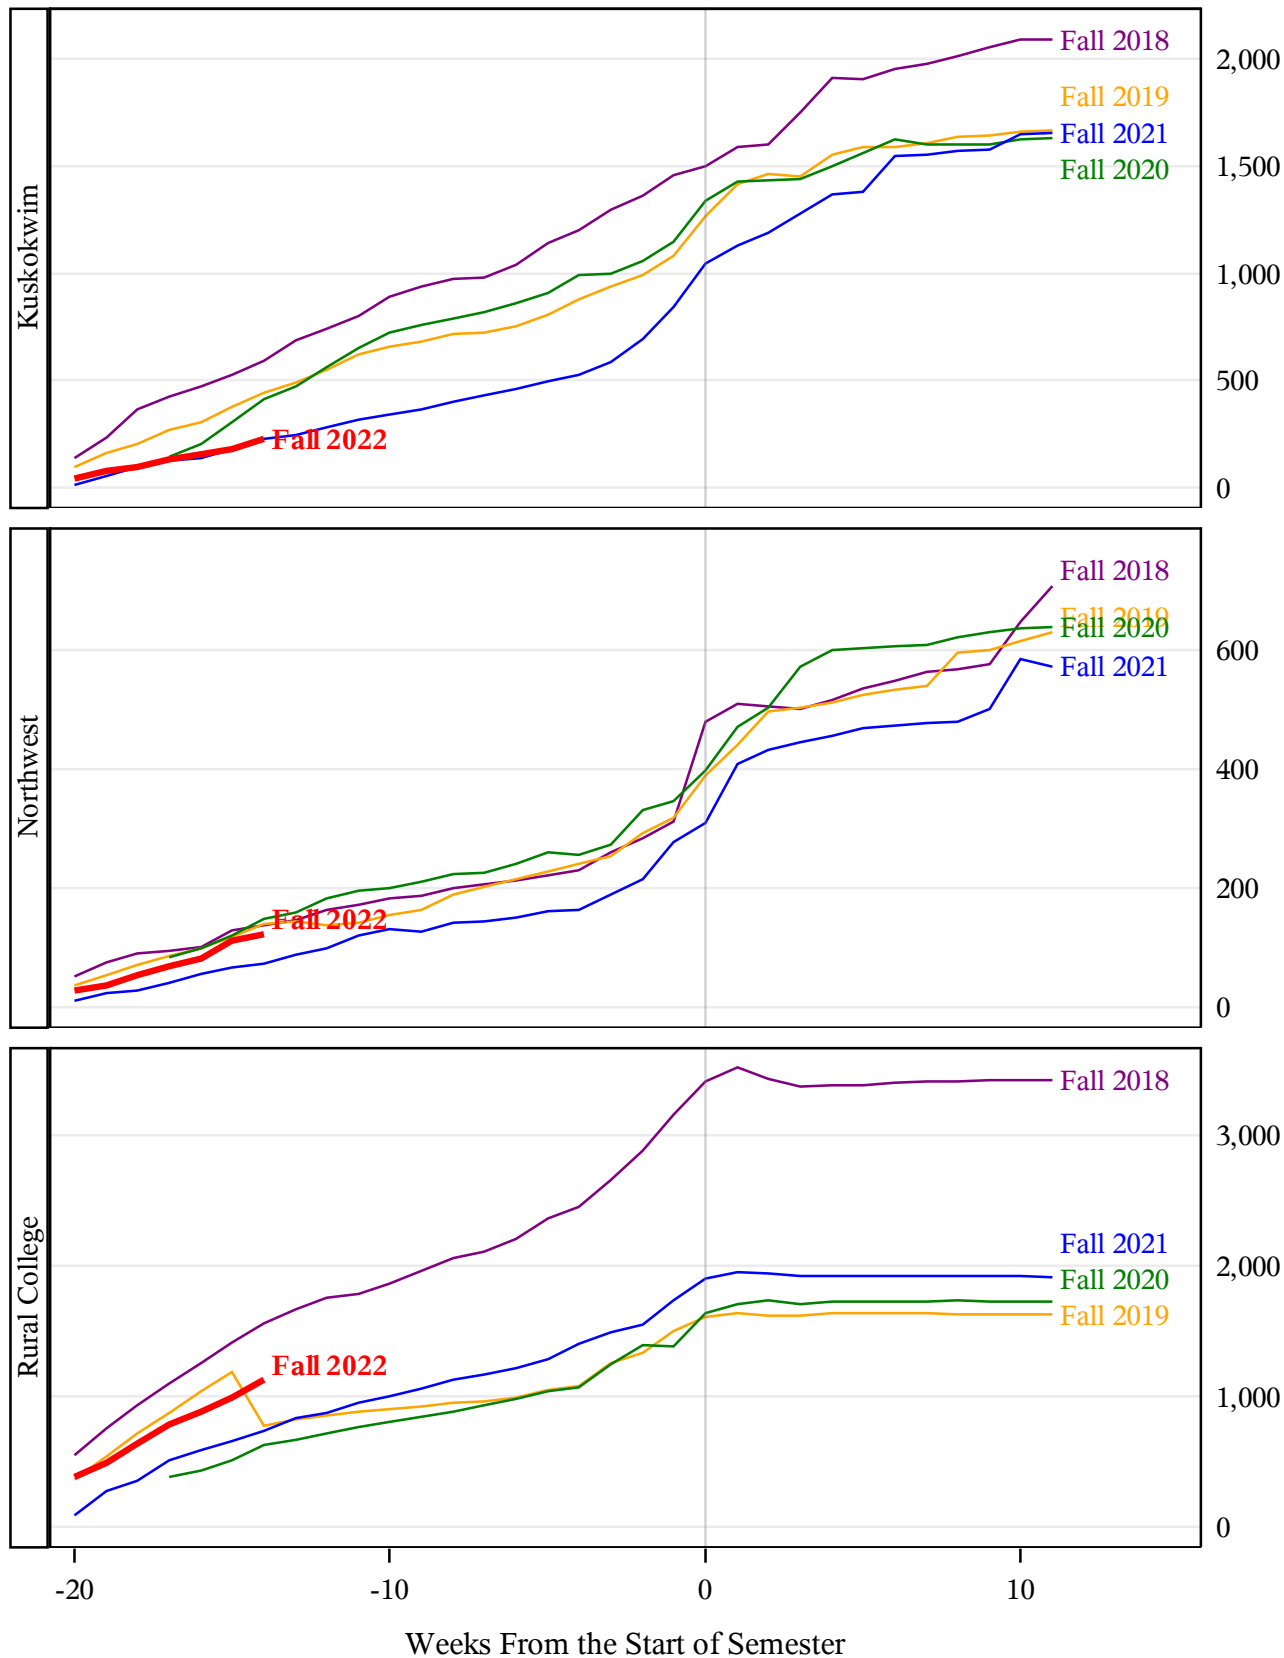

**University of Alaska Fairbanks - Early Semester Report
 Student Credit Hours Generated by Registration Week
 Fall 2018 - Fall 2022**

**University of Alaska Fairbanks - Early Semester Report
 Student Credit Hours Generated by Registration Week
 Fall 2018 - Fall 2022**

Weeks From the Start of Semester

**University of Alaska Fairbanks - Early Semester Report
 Student Credit Hours Generated by Registration Week
 Fall 2018 - Fall 2022**

**University of Alaska Fairbanks - Early Semester Report
 Student Credit Hours Generated by Registration Week
 Fall 2018 - Fall 2022**

**University of Alaska Fairbanks - Early Semester Report
 Student Credit Hours Generated by Registration Week
 Fall 2018 - Fall 2022**

University of Alaska Fairbanks - Early Semester Report
Student Credit Hours Generated by Registration Week
Fall 2018 - Fall 2022