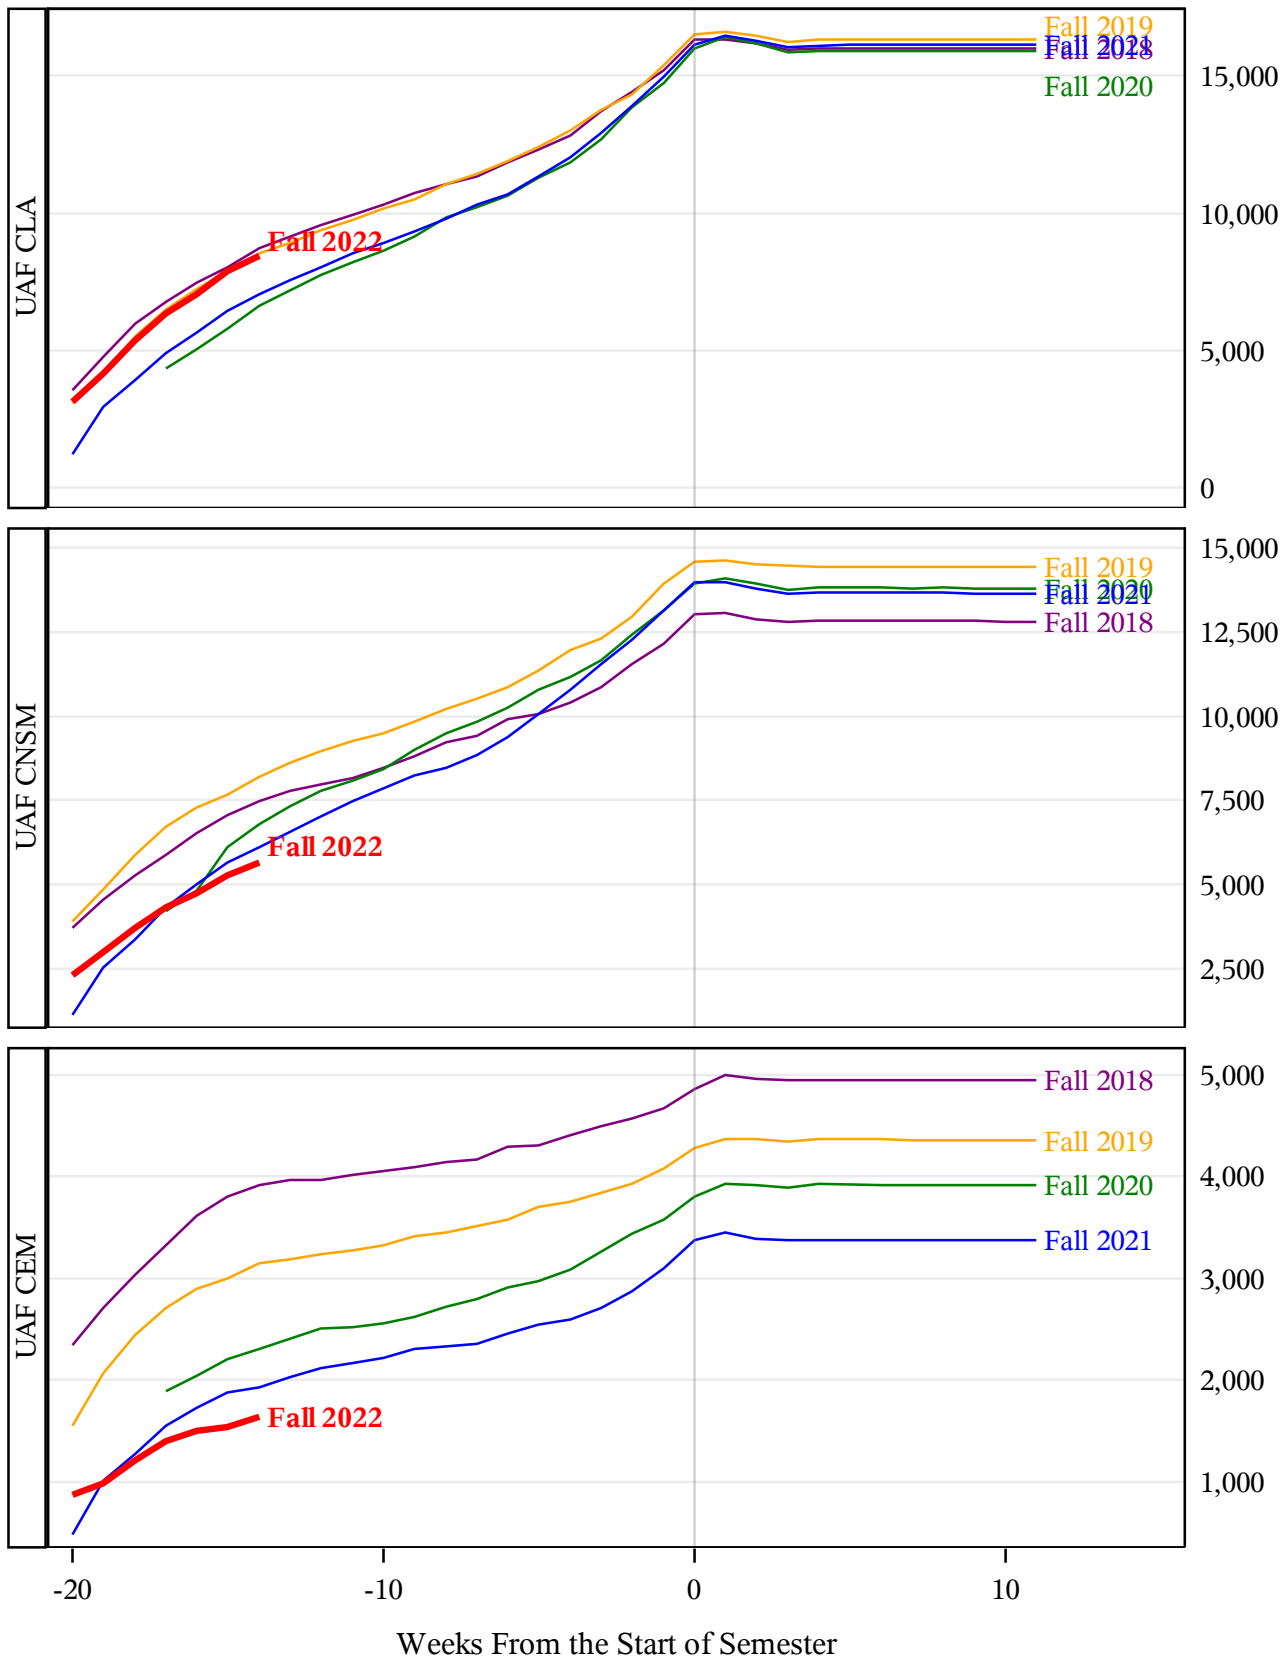

**University of Alaska Fairbanks - Early Semester Report
 Student Credit Hours Generated by Registration Week
 Fall 2018 - Fall 2022**

**University of Alaska Fairbanks - Early Semester Report
 Student Credit Hours Generated by Registration Week
 Fall 2018 - Fall 2022**

Weeks From the Start of Semester

**University of Alaska Fairbanks - Early Semester Report
 Student Credit Hours Generated by Registration Week
 Fall 2018 - Fall 2022**

**University of Alaska Fairbanks - Early Semester Report
 Student Credit Hours Generated by Registration Week
 Fall 2018 - Fall 2022**