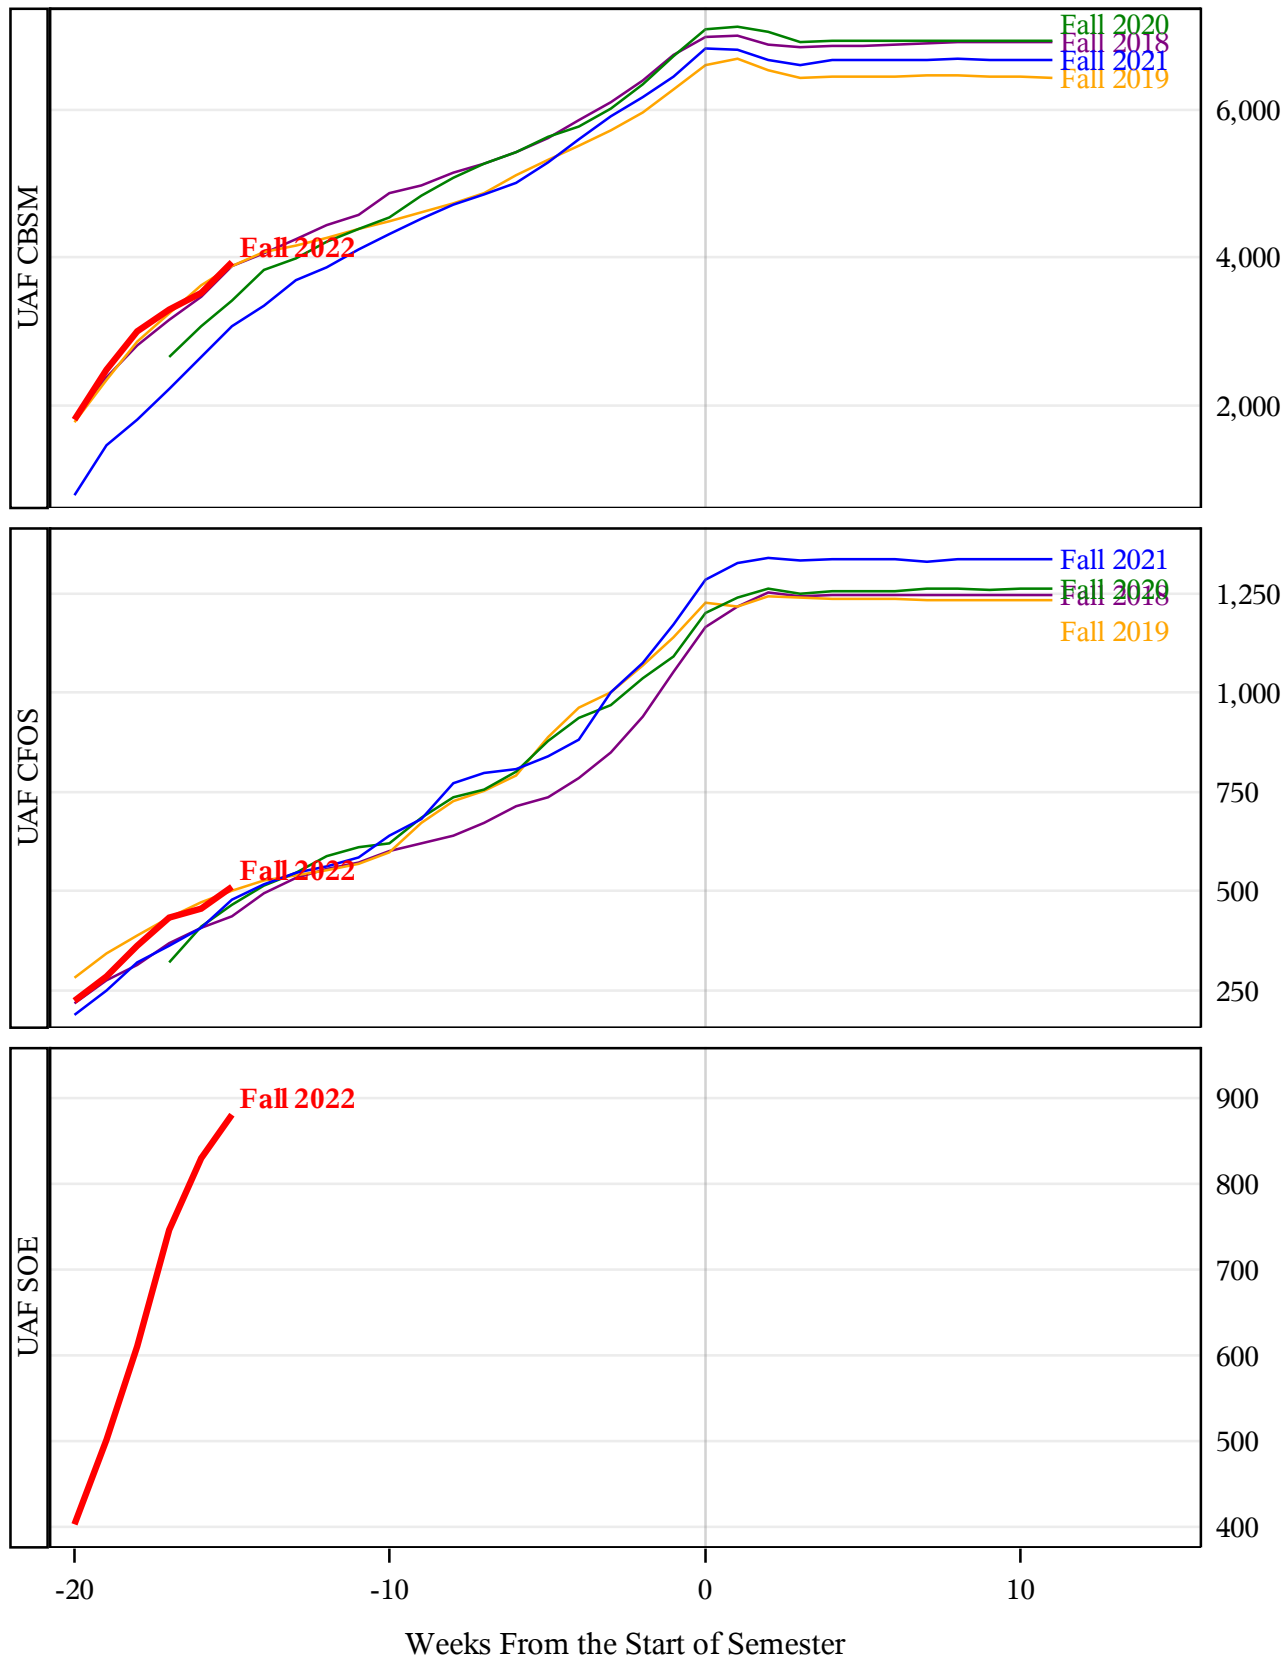

University of Alaska Fairbanks - Early Semester Report
Student Credit Hours Generated by Registration Week
Fall 2018 - Fall 2022