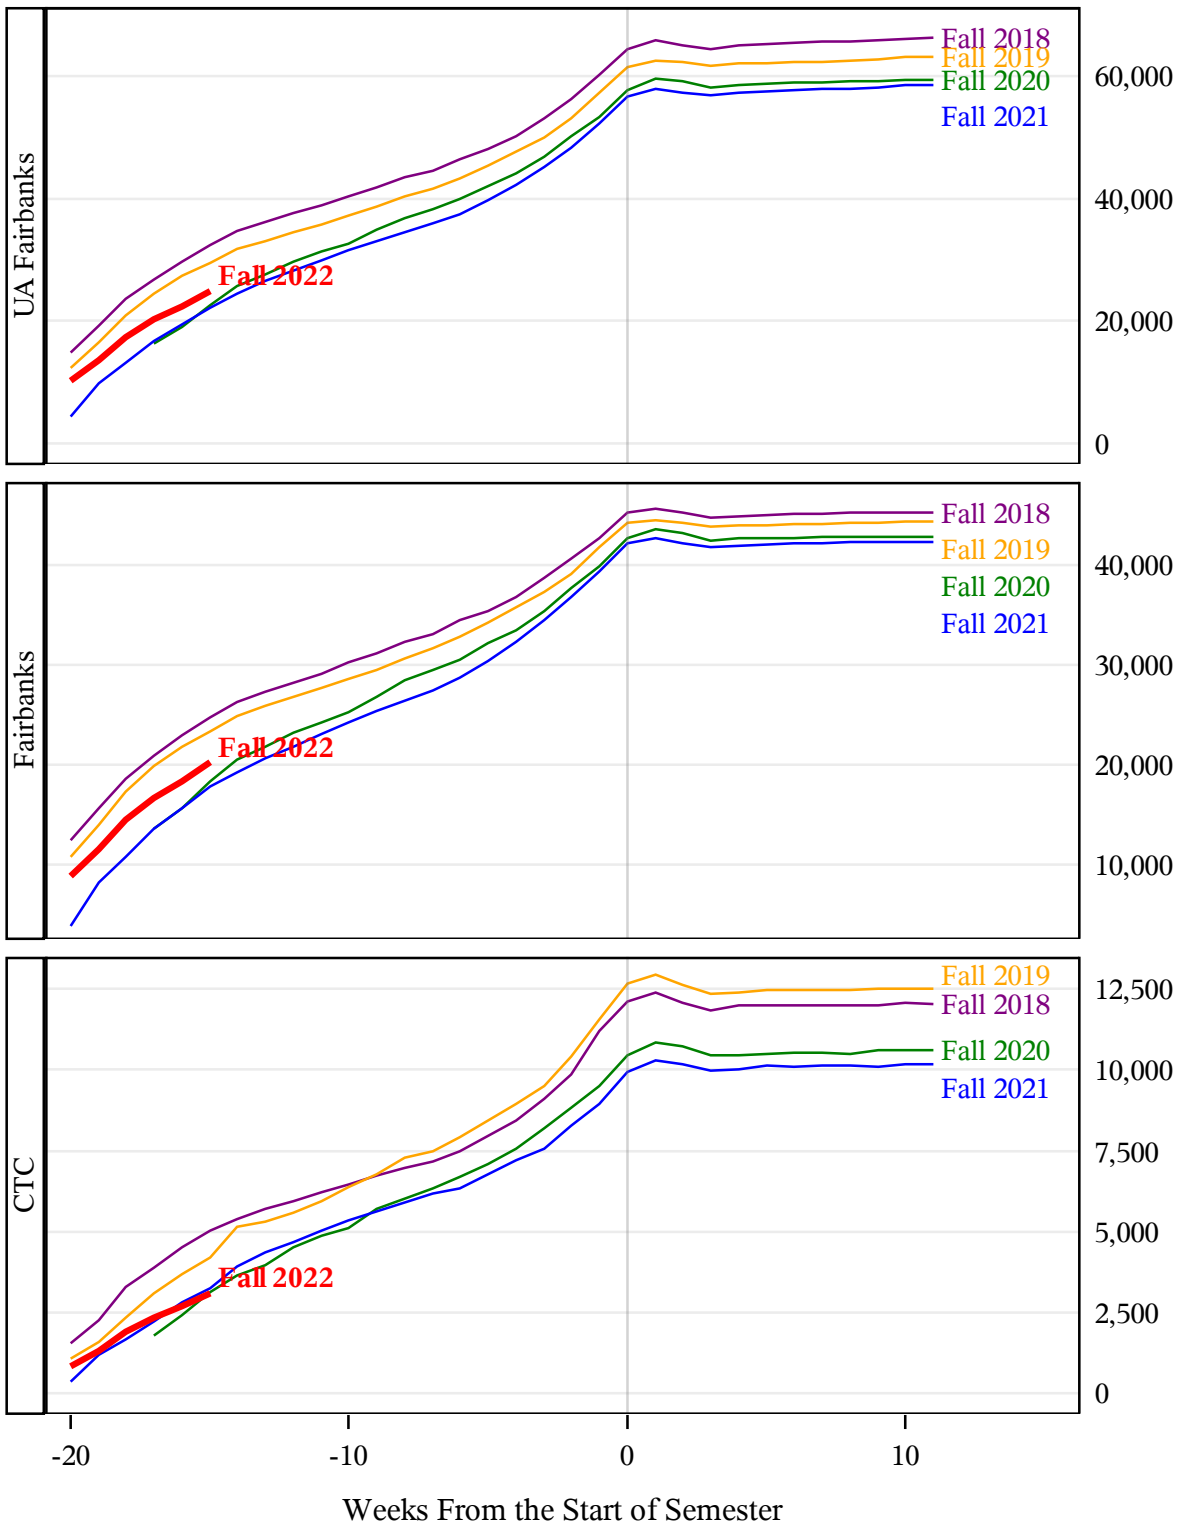

**University of Alaska Fairbanks - Early Semester Report  
 Student Credit Hours Generated by Registration Week  
 Fall 2018 - Fall 2022**

**University of Alaska Fairbanks - Early Semester Report  
 Student Credit Hours Generated by Registration Week  
 Fall 2018 - Fall 2022**