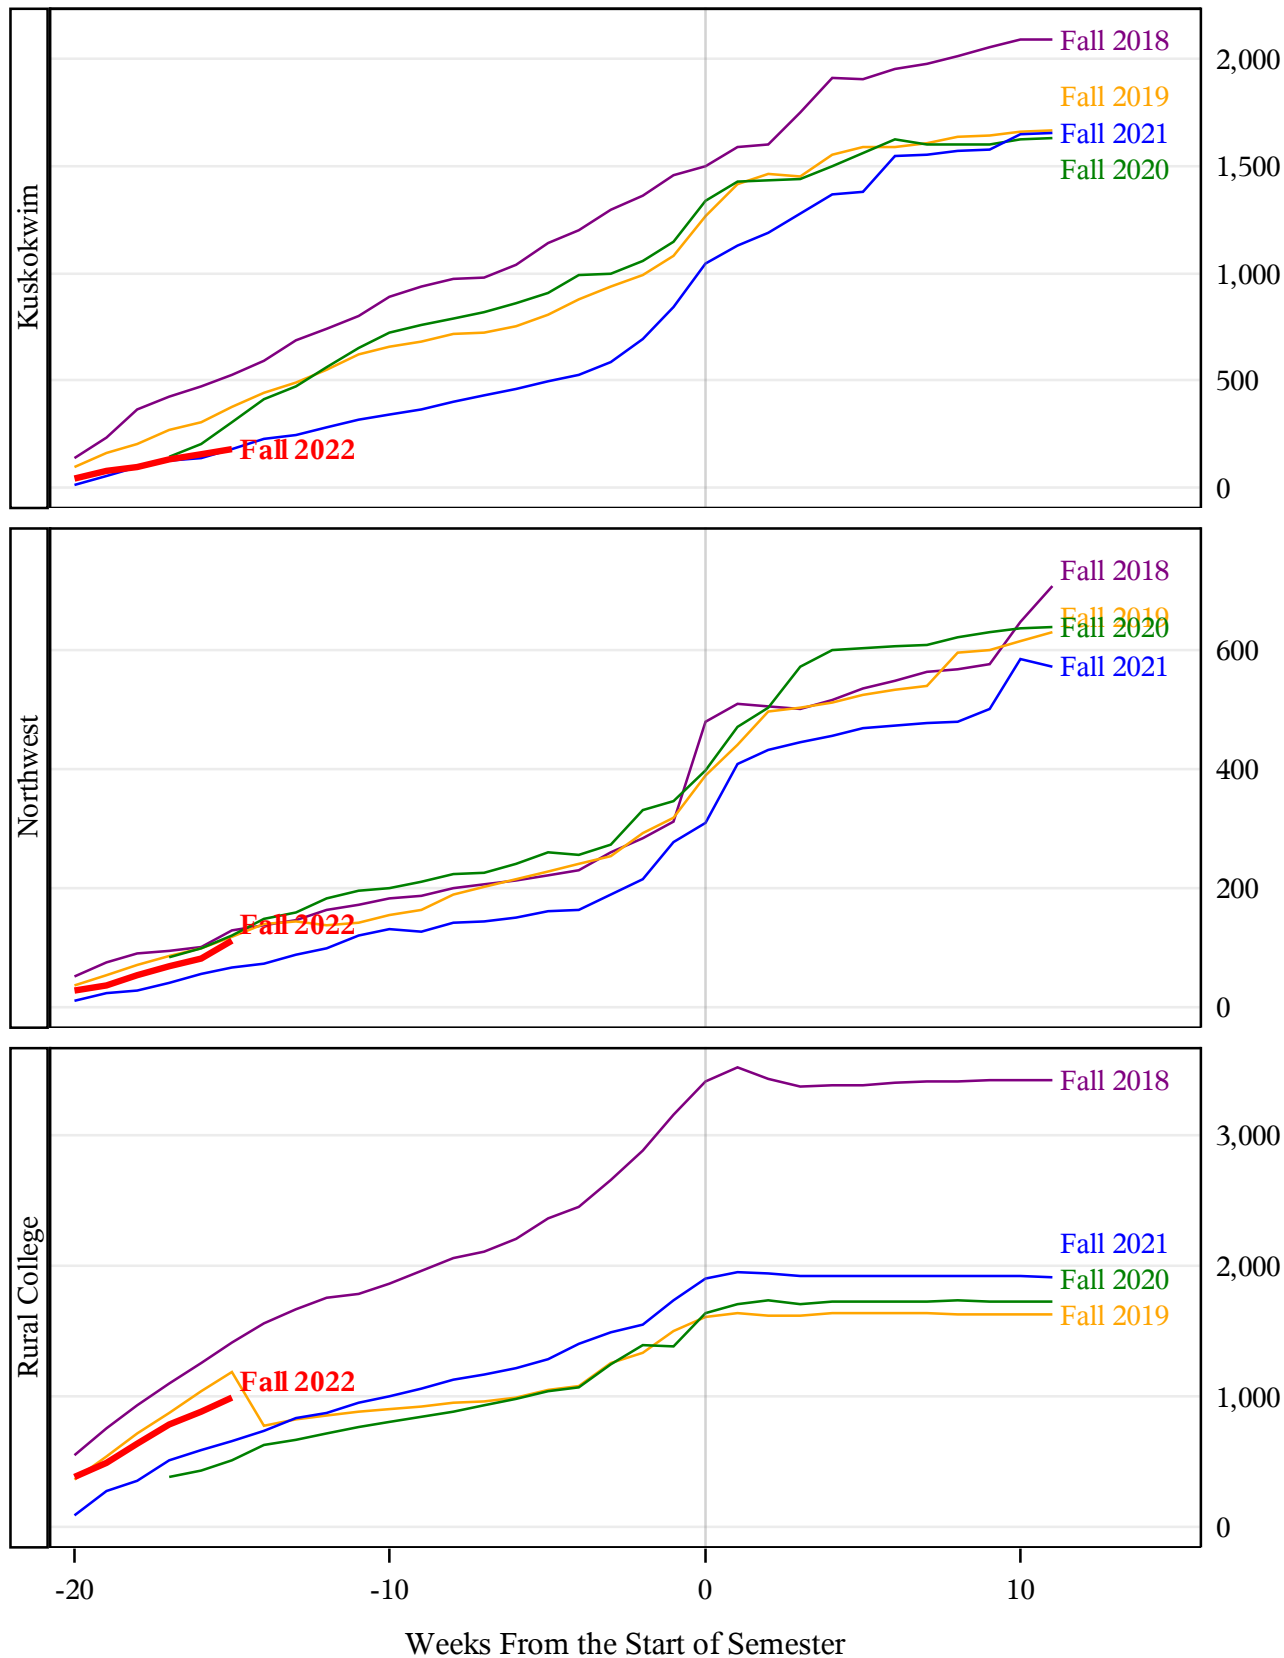

**University of Alaska Fairbanks - Early Semester Report  
 Student Credit Hours Generated by Registration Week  
 Fall 2018 - Fall 2022**

**University of Alaska Fairbanks - Early Semester Report  
 Student Credit Hours Generated by Registration Week  
 Fall 2018 - Fall 2022**