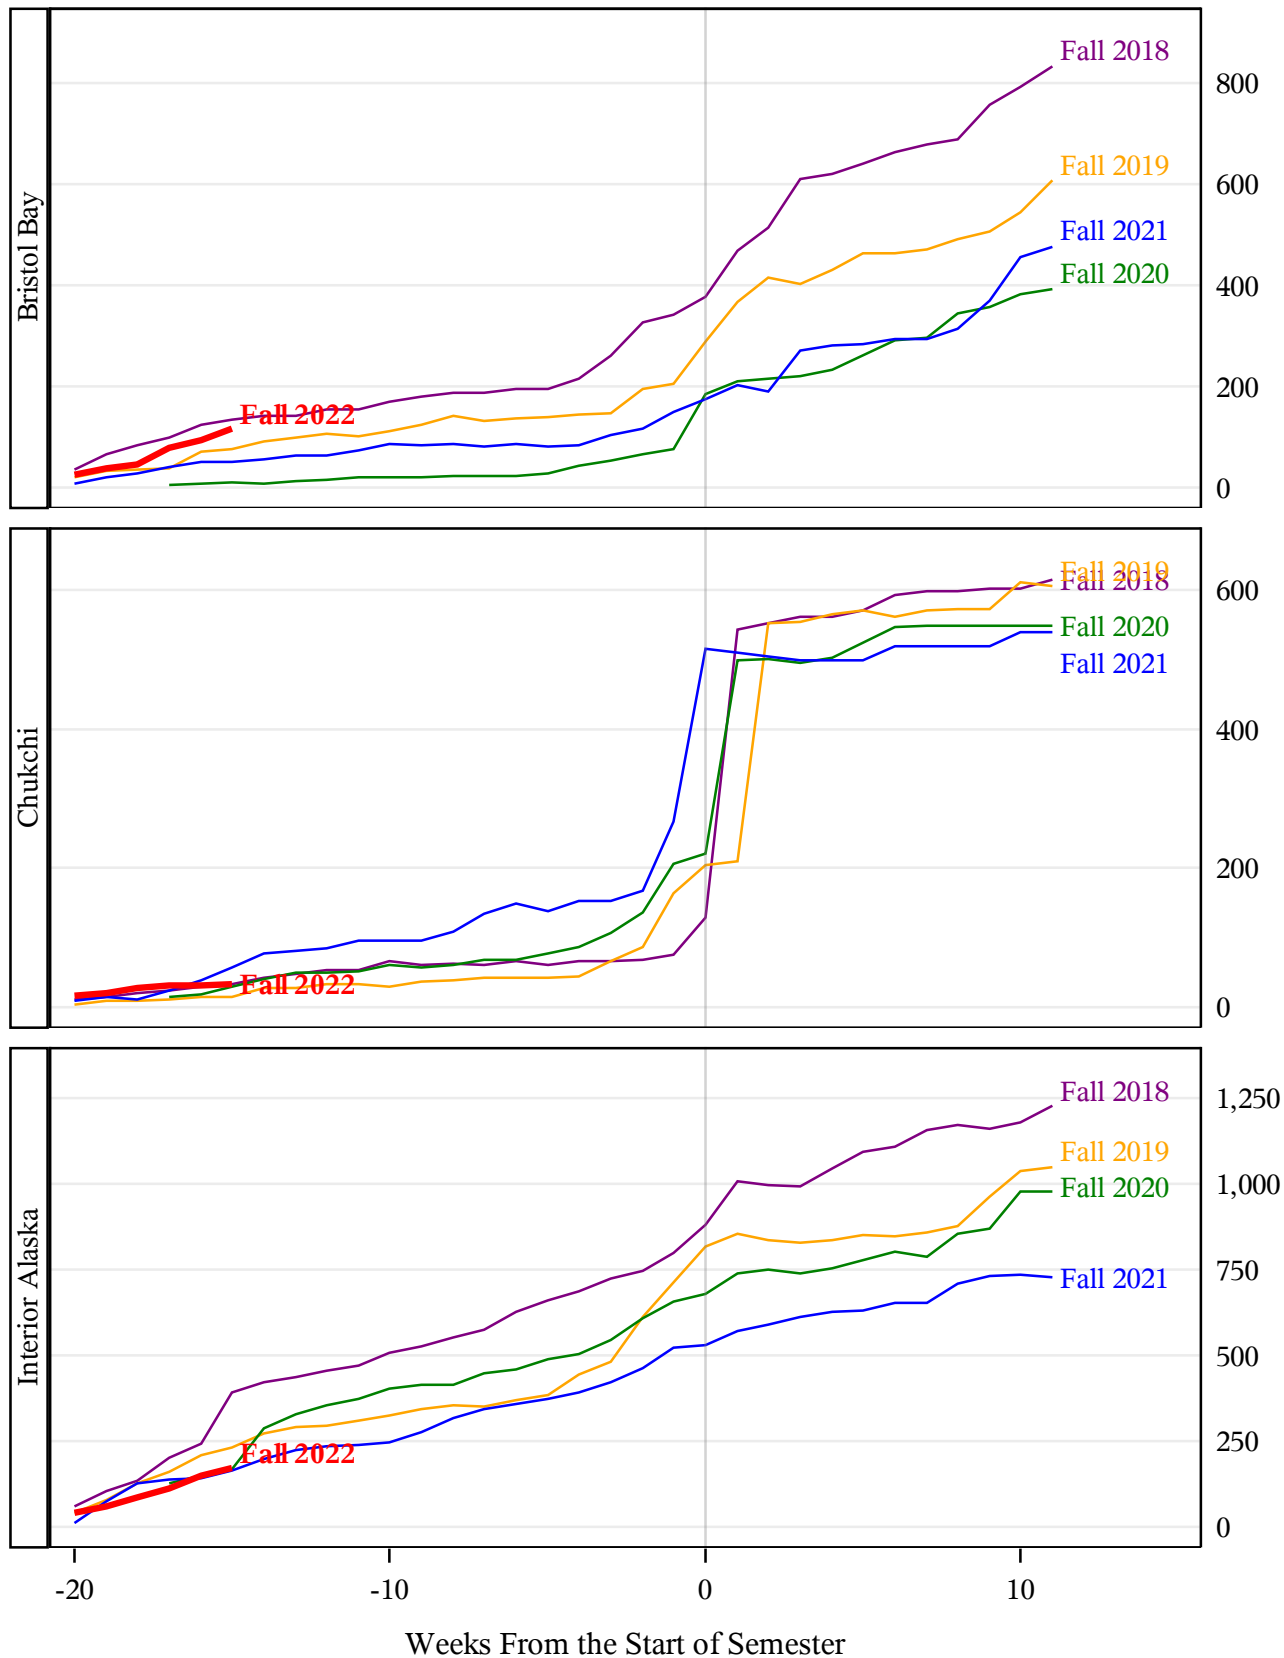

**University of Alaska Fairbanks - Early Semester Report  
 Student Credit Hours Generated by Registration Week  
 Fall 2018 - Fall 2022**

**University of Alaska Fairbanks - Early Semester Report  
 Student Credit Hours Generated by Registration Week  
 Fall 2018 - Fall 2022**