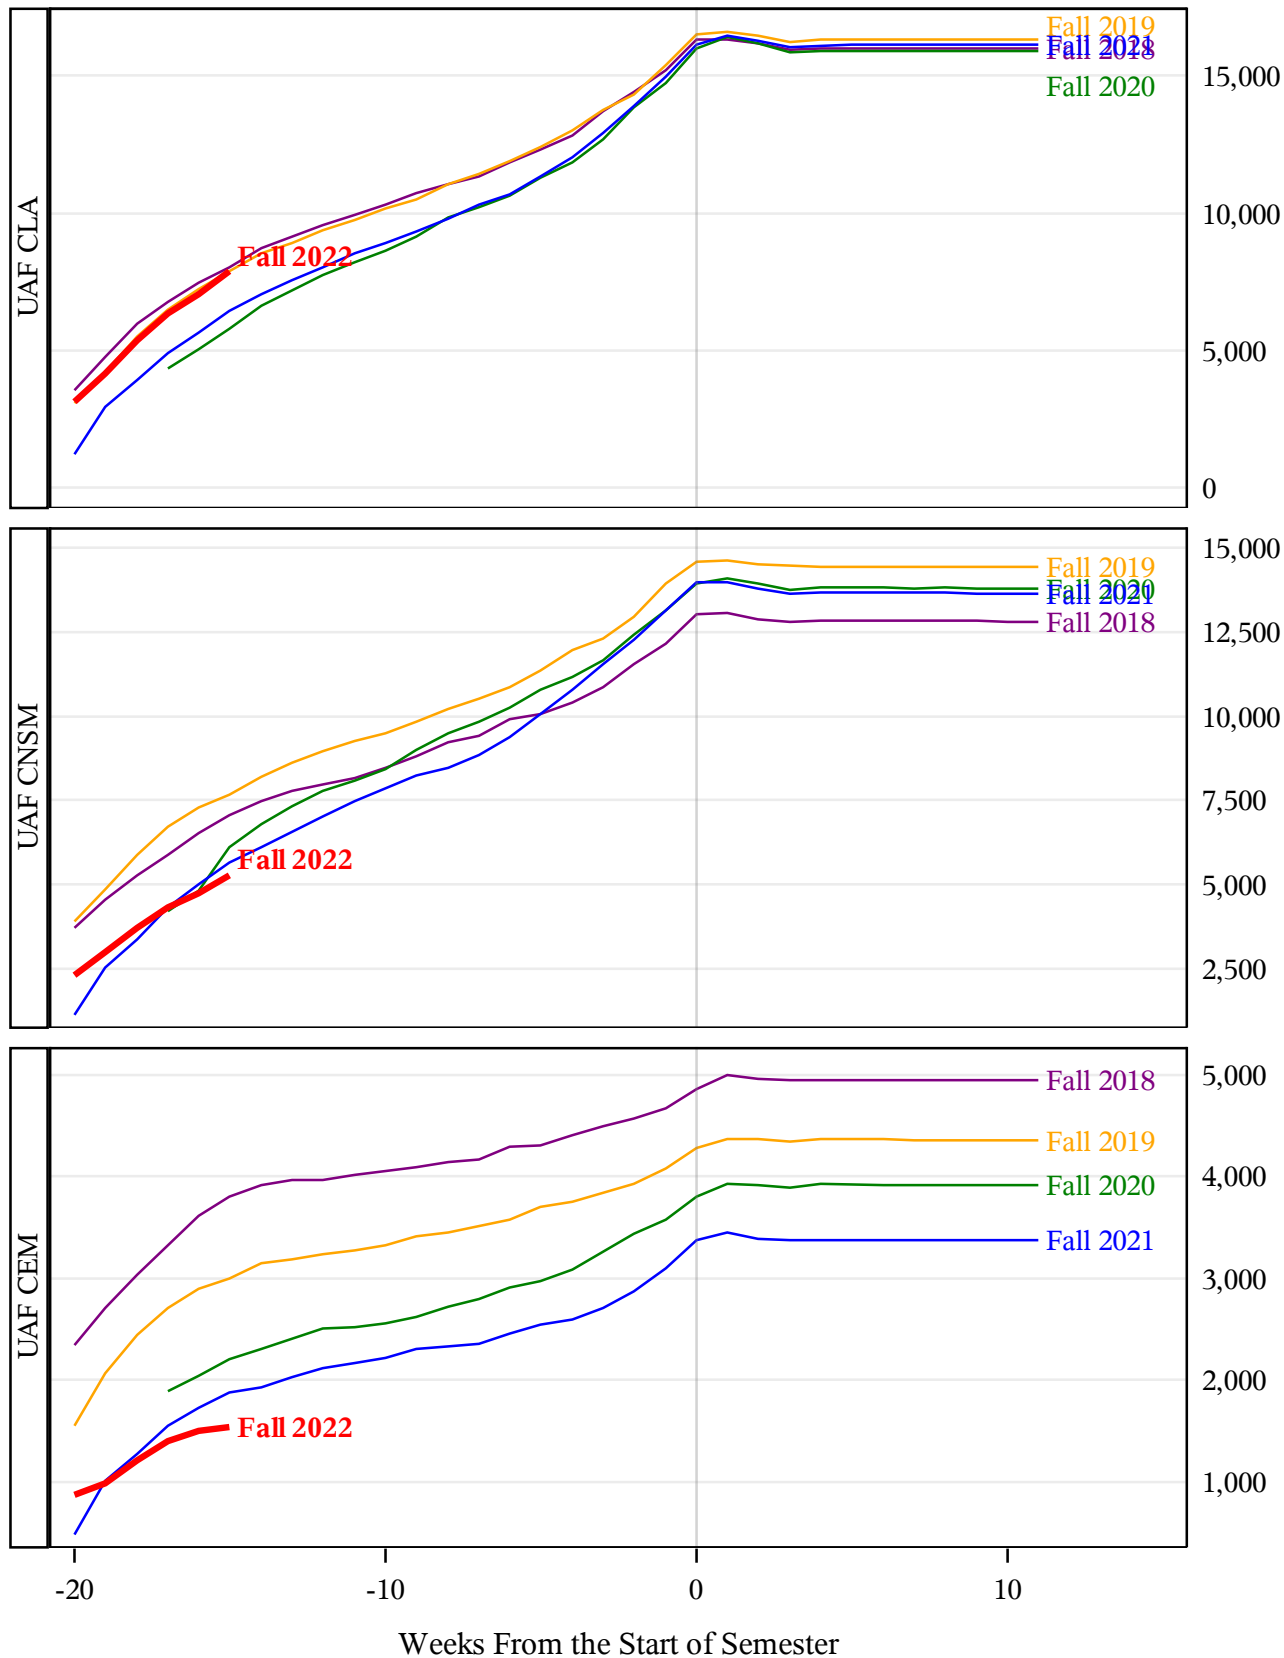

**University of Alaska Fairbanks - Early Semester Report  
 Student Credit Hours Generated by Registration Week  
 Fall 2018 - Fall 2022**

**University of Alaska Fairbanks - Early Semester Report  
 Student Credit Hours Generated by Registration Week  
 Fall 2018 - Fall 2022**