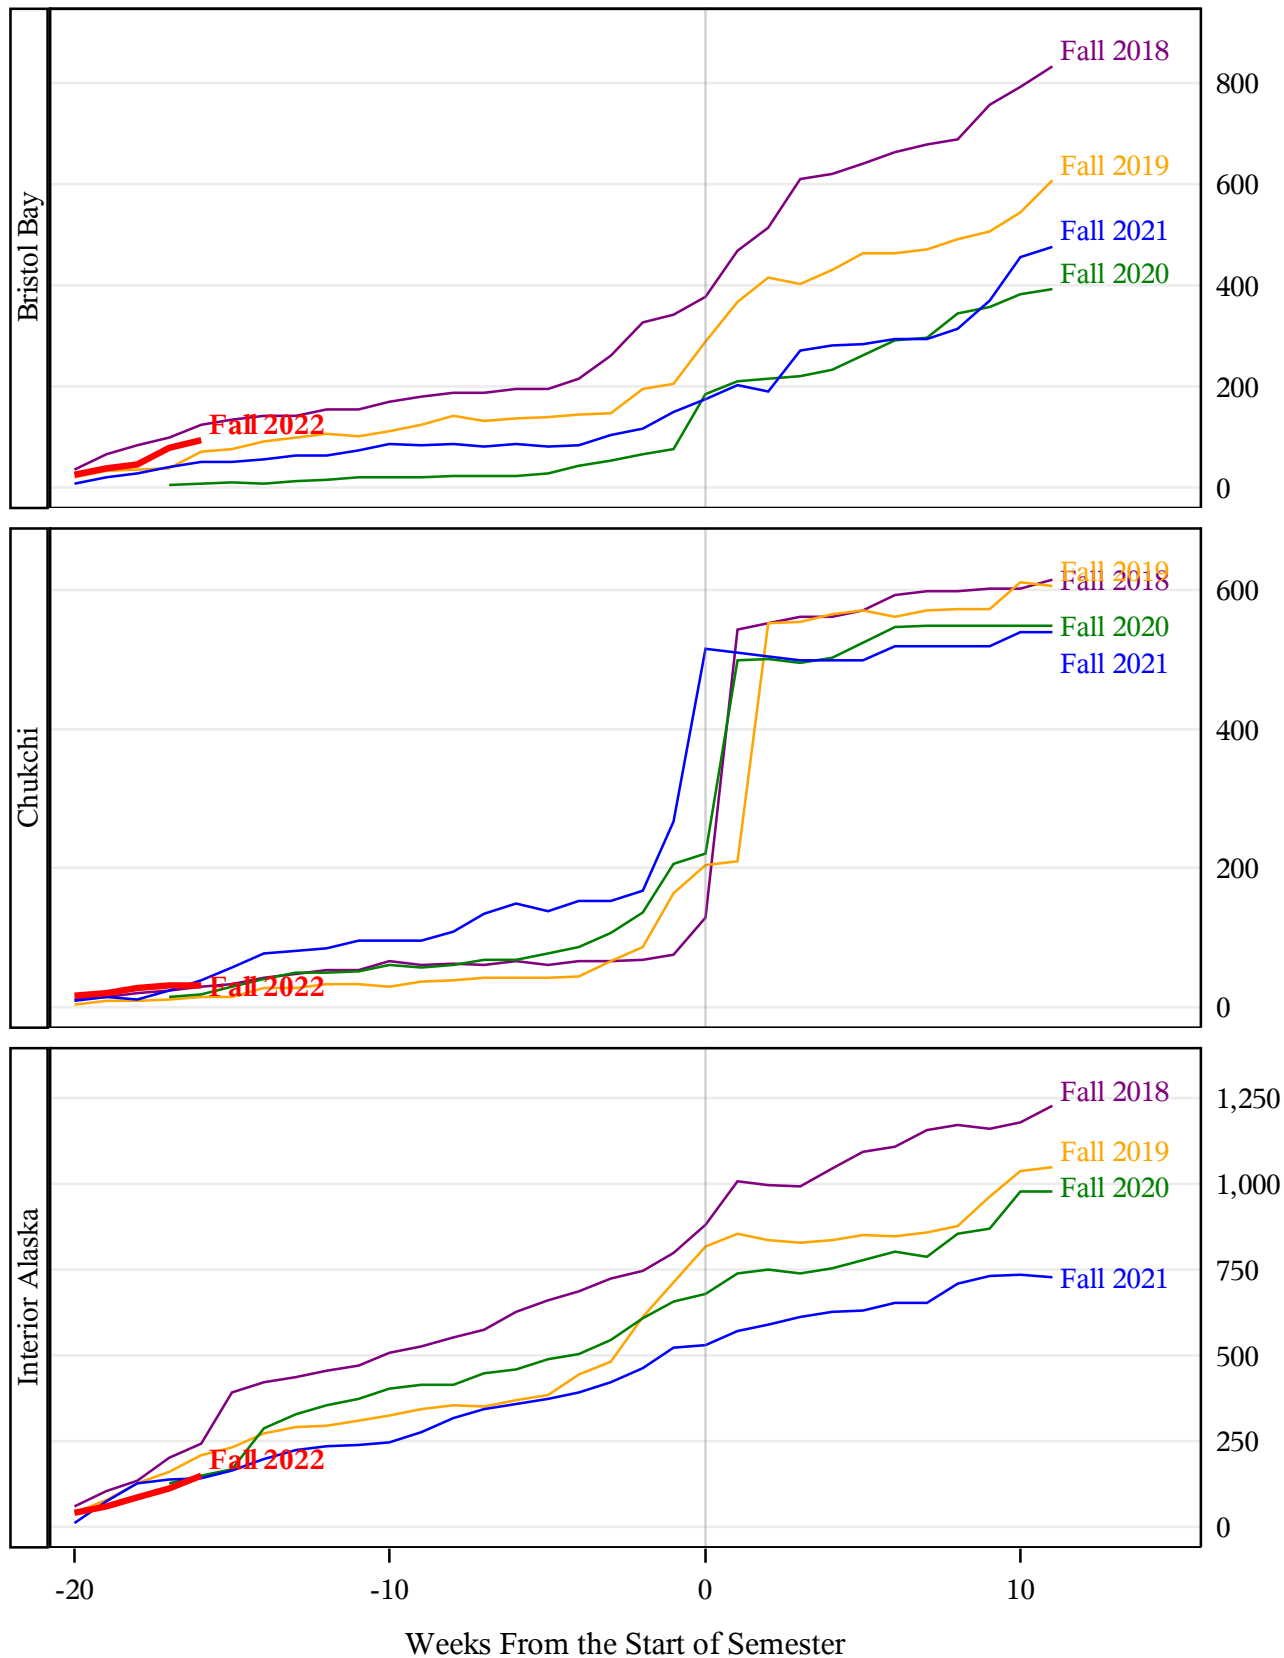

**University of Alaska Fairbanks - Early Semester Report
 Student Credit Hours Generated by Registration Week
 Fall 2018 - Fall 2022**

**University of Alaska Fairbanks - Early Semester Report
 Student Credit Hours Generated by Registration Week
 Fall 2018 - Fall 2022**

University of Alaska Fairbanks - Early Semester Report
Student Credit Hours Generated by Registration Week
Fall 2018 - Fall 2022

University of Alaska Fairbanks - Early Semester Report
Student Credit Hours Generated by Registration Week
Fall 2018 - Fall 2022