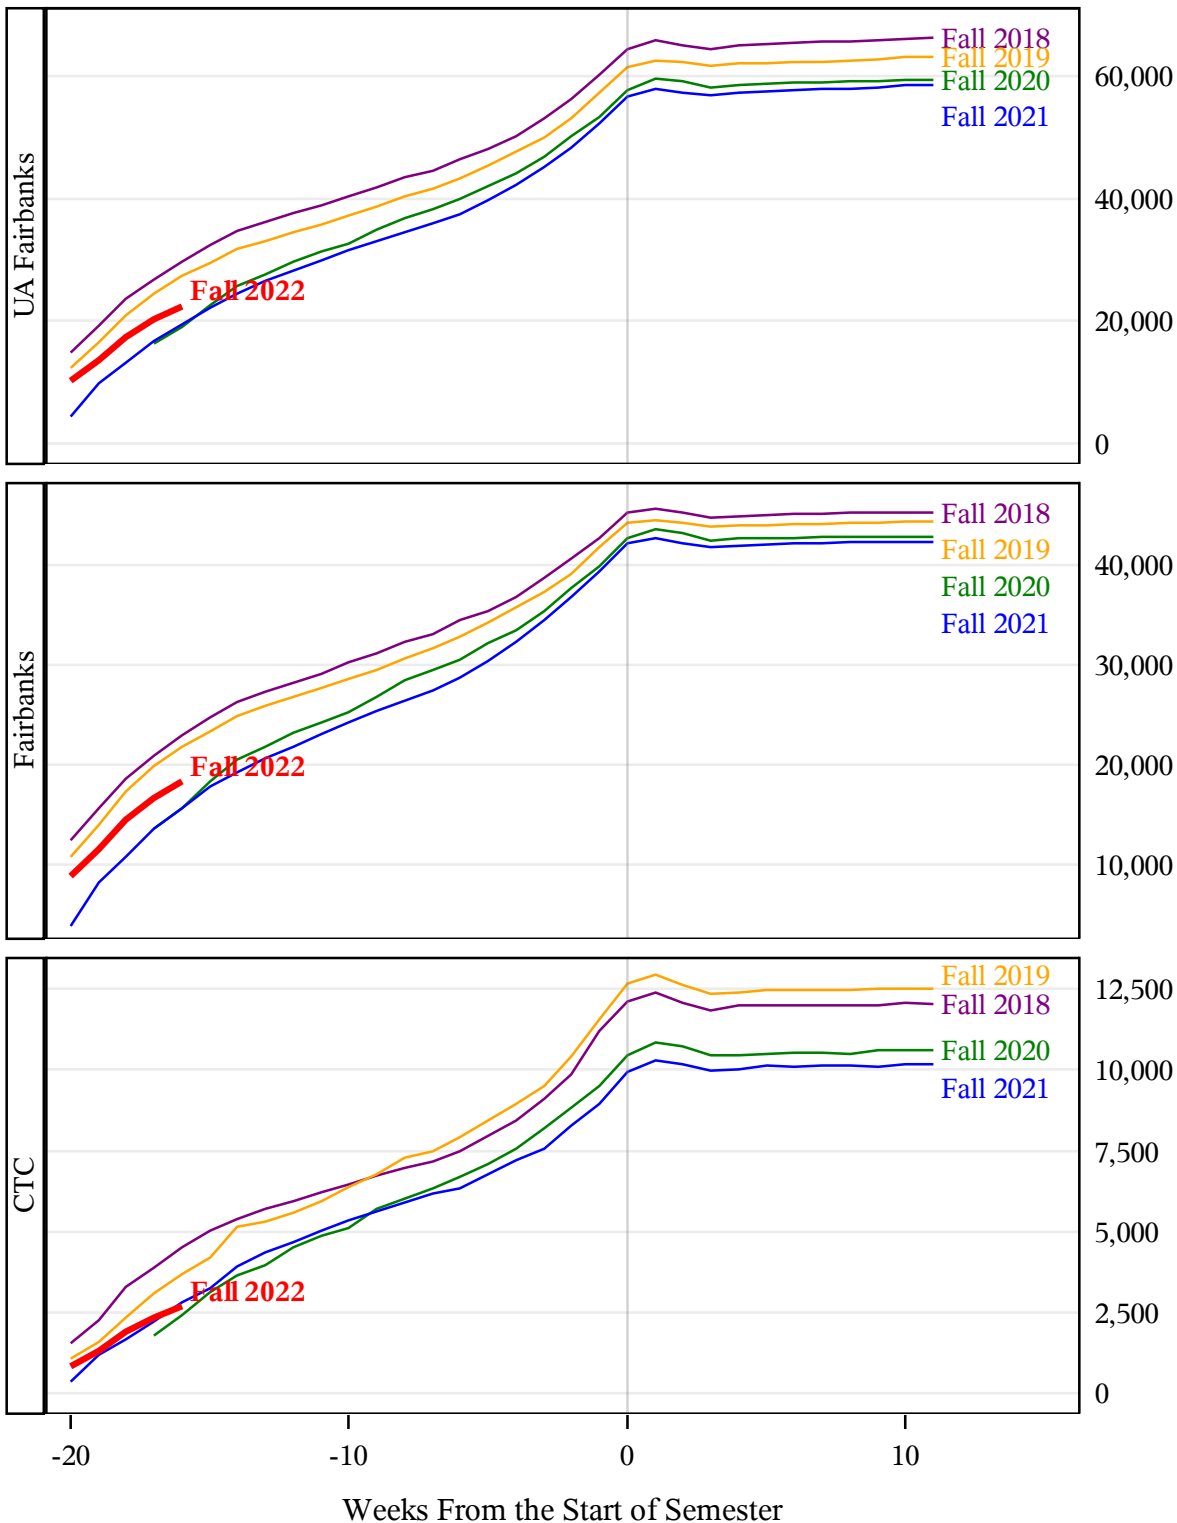

**University of Alaska Fairbanks - Early Semester Report
 Student Credit Hours Generated by Registration Week
 Fall 2018 - Fall 2022**

**University of Alaska Fairbanks - Early Semester Report
 Student Credit Hours Generated by Registration Week
 Fall 2018 - Fall 2022**

University of Alaska Fairbanks - Early Semester Report
Student Credit Hours Generated by Registration Week
Fall 2018 - Fall 2022

University of Alaska Fairbanks - Early Semester Report
Student Credit Hours Generated by Registration Week
Fall 2018 - Fall 2022