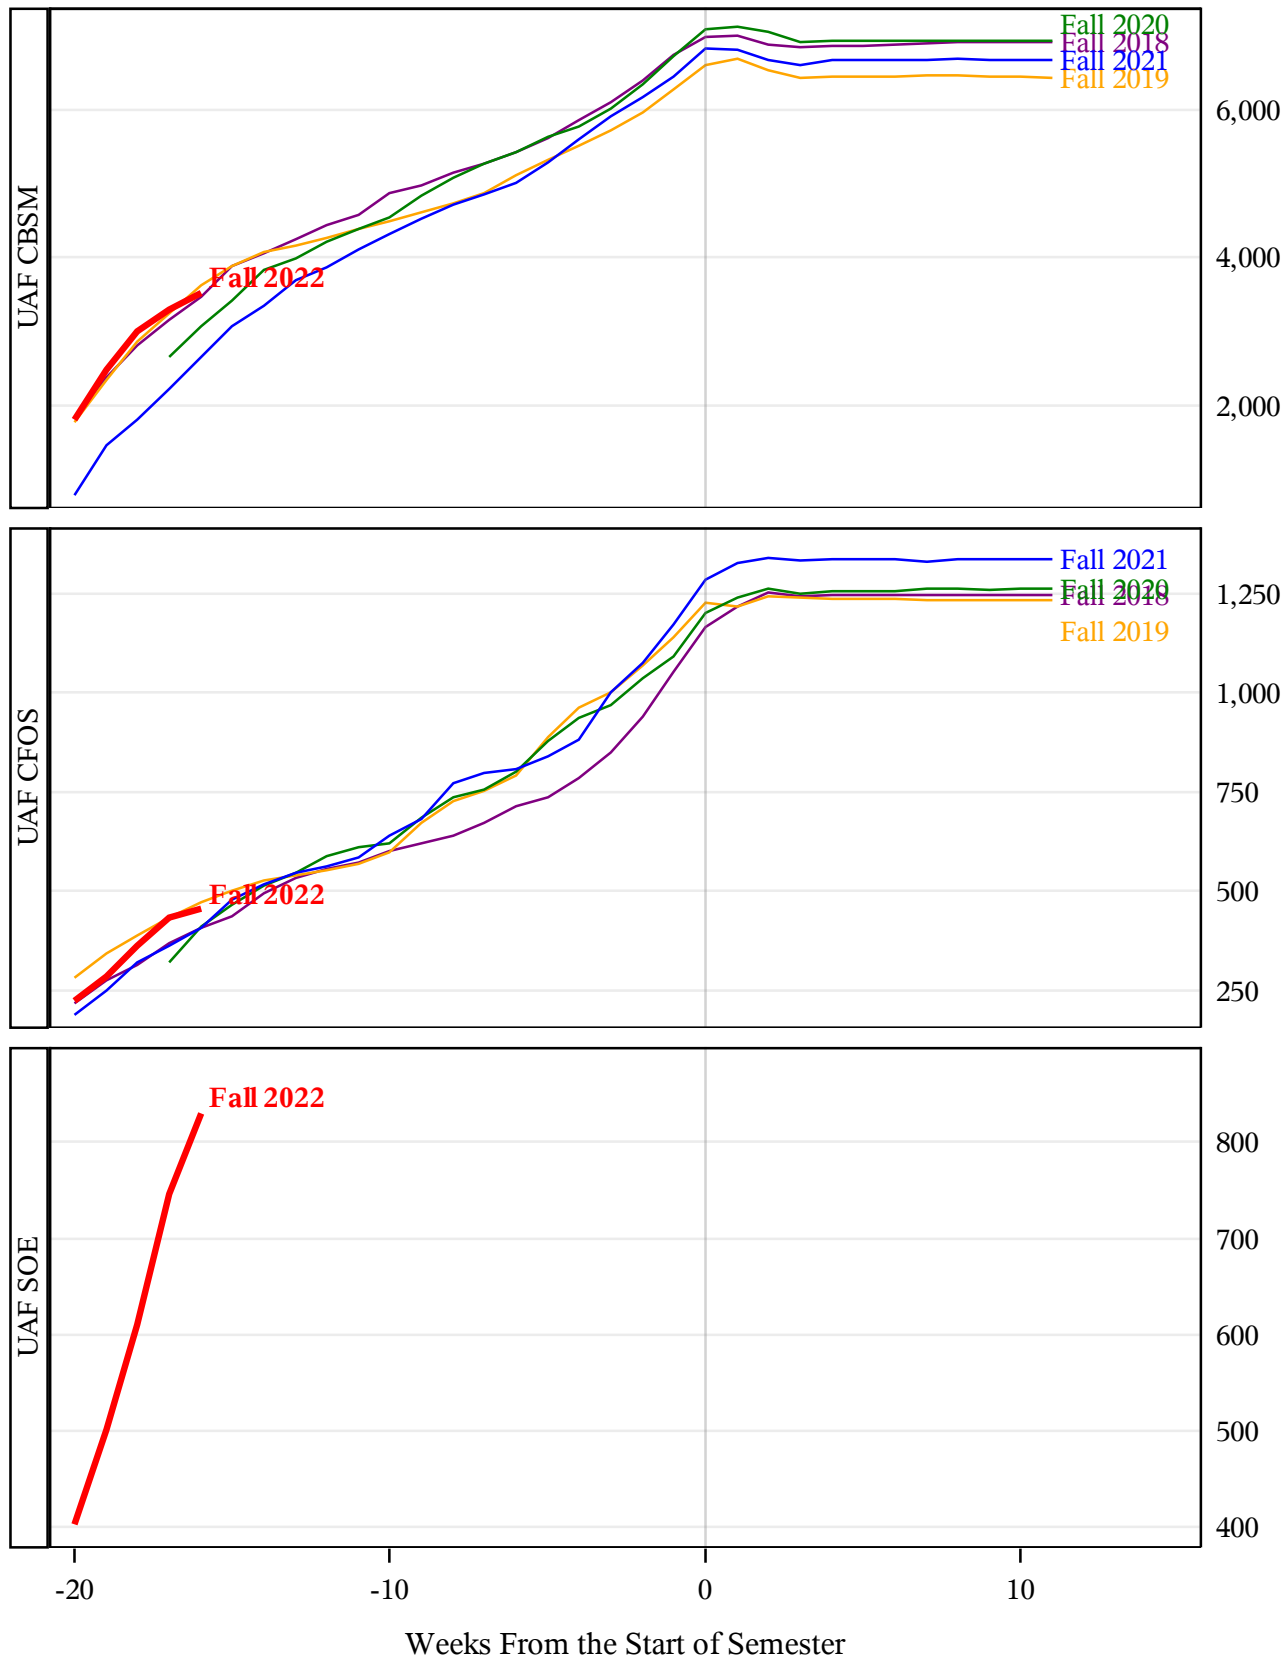

University of Alaska Fairbanks - Early Semester Report
Student Credit Hours Generated by Registration Week
Fall 2018 - Fall 2022