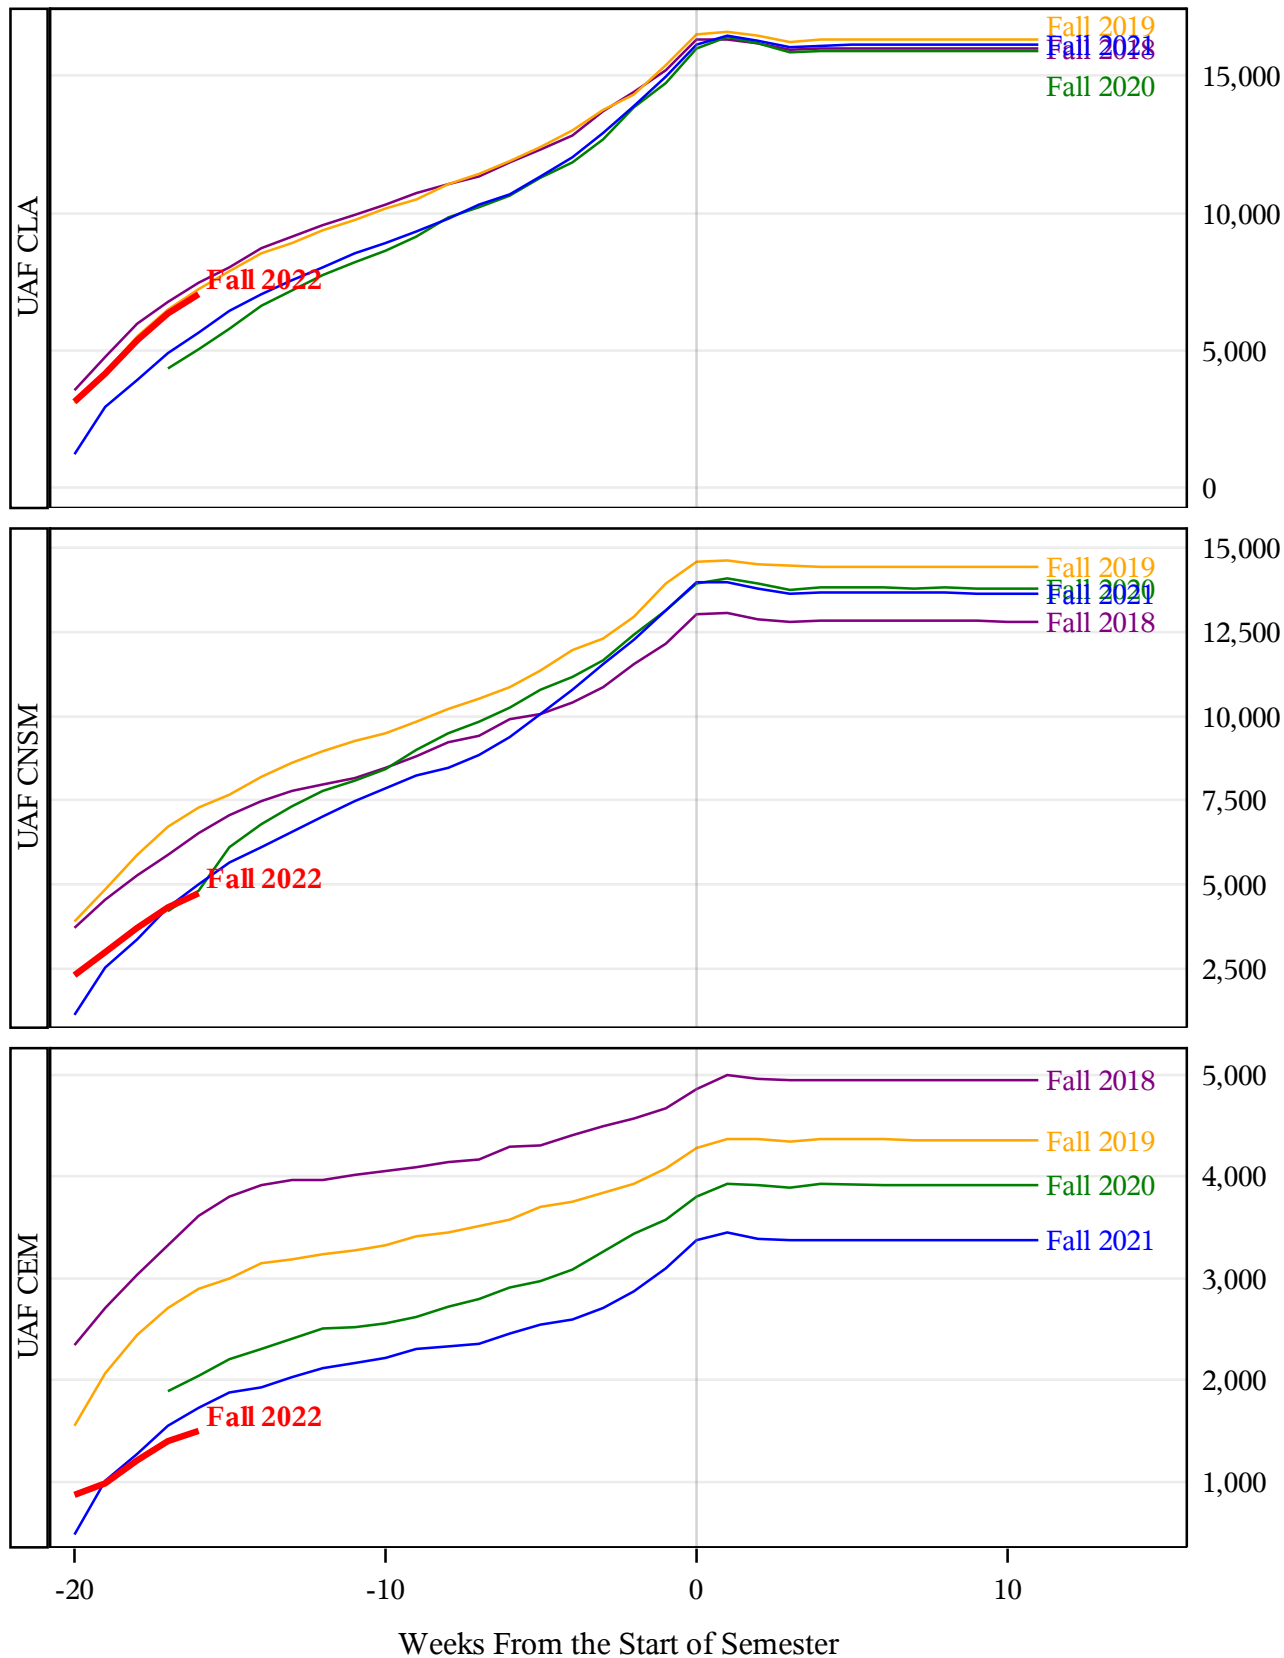

**University of Alaska Fairbanks - Early Semester Report
 Student Credit Hours Generated by Registration Week
 Fall 2018 - Fall 2022**

**University of Alaska Fairbanks - Early Semester Report
 Student Credit Hours Generated by Registration Week
 Fall 2018 - Fall 2022**

University of Alaska Fairbanks - Early Semester Report
Student Credit Hours Generated by Registration Week
Fall 2018 - Fall 2022

University of Alaska Fairbanks - Early Semester Report
Student Credit Hours Generated by Registration Week
Fall 2018 - Fall 2022