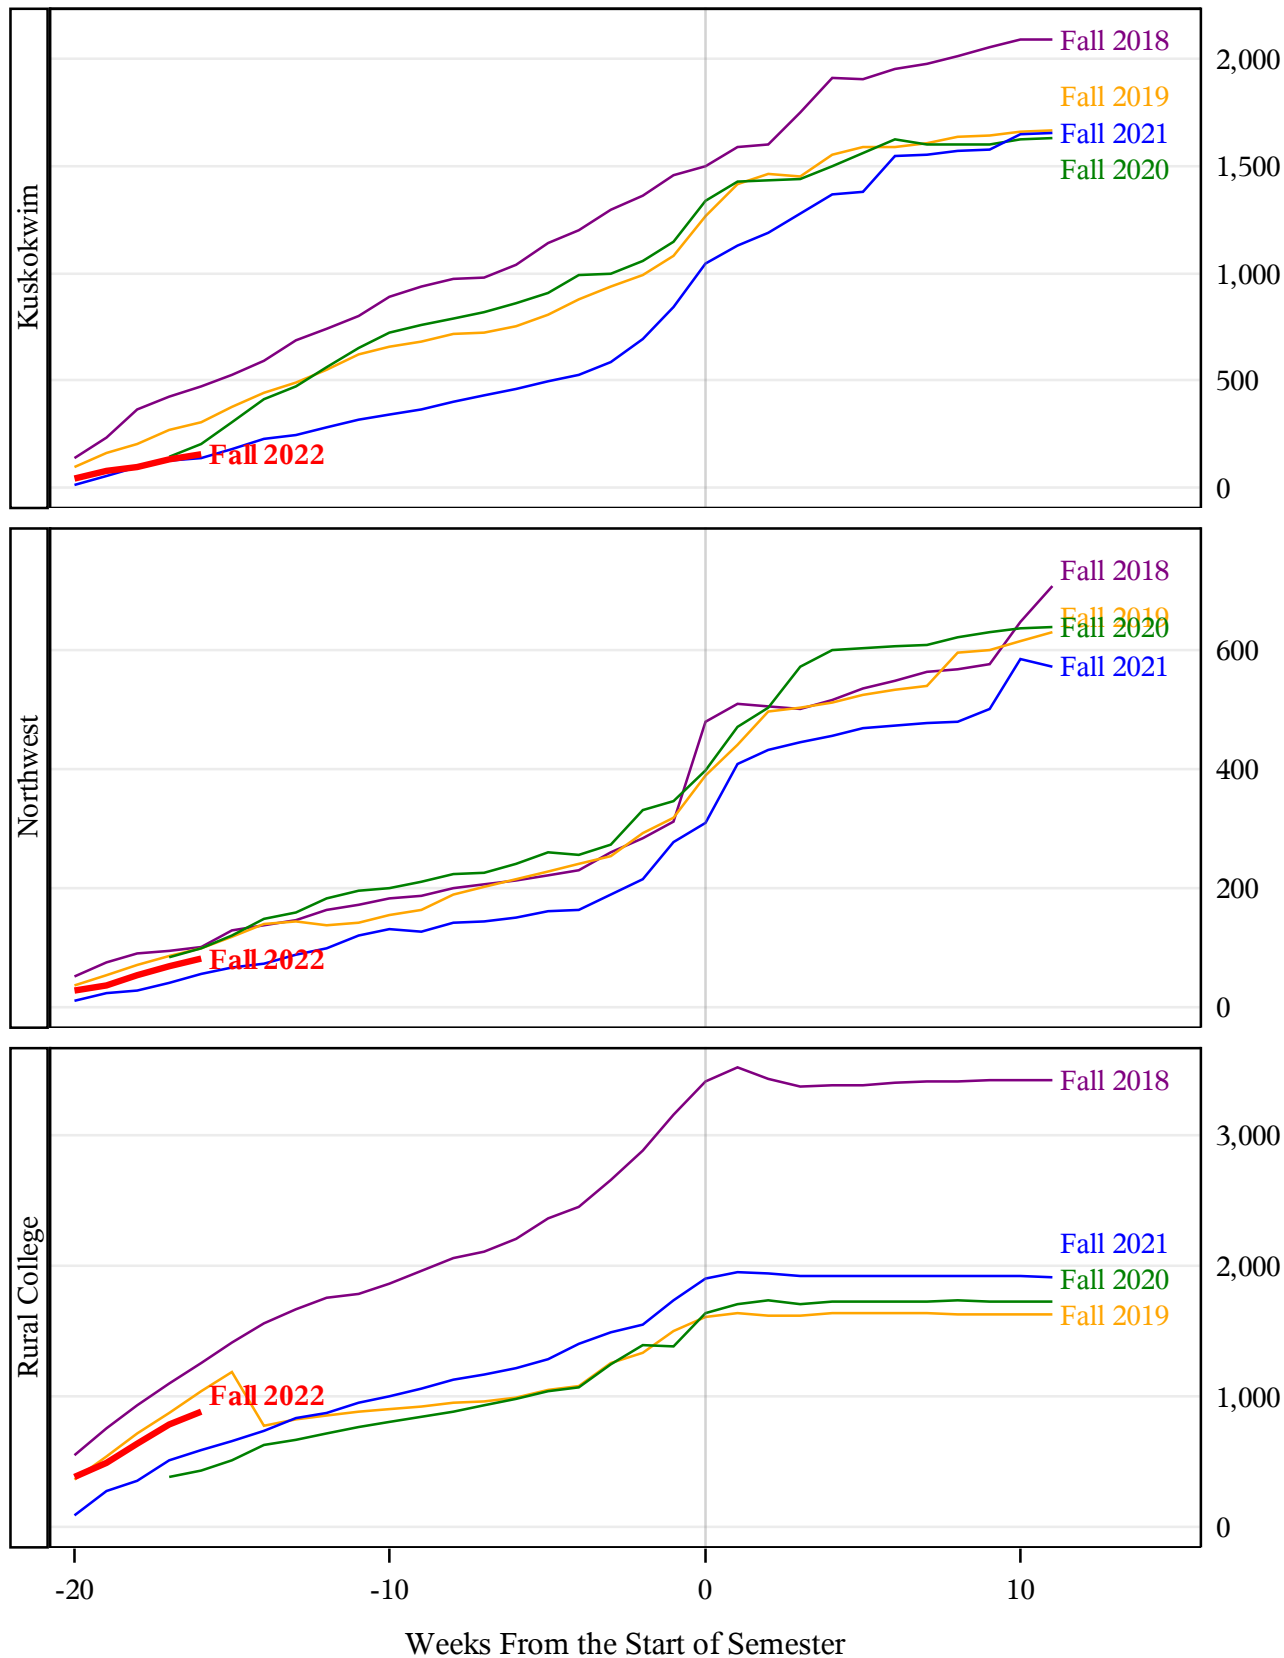

**University of Alaska Fairbanks - Early Semester Report
 Student Credit Hours Generated by Registration Week
 Fall 2018 - Fall 2022**

**University of Alaska Fairbanks - Early Semester Report
 Student Credit Hours Generated by Registration Week
 Fall 2018 - Fall 2022**

University of Alaska Fairbanks - Early Semester Report
Student Credit Hours Generated by Registration Week
Fall 2018 - Fall 2022

University of Alaska Fairbanks - Early Semester Report
Student Credit Hours Generated by Registration Week
Fall 2018 - Fall 2022