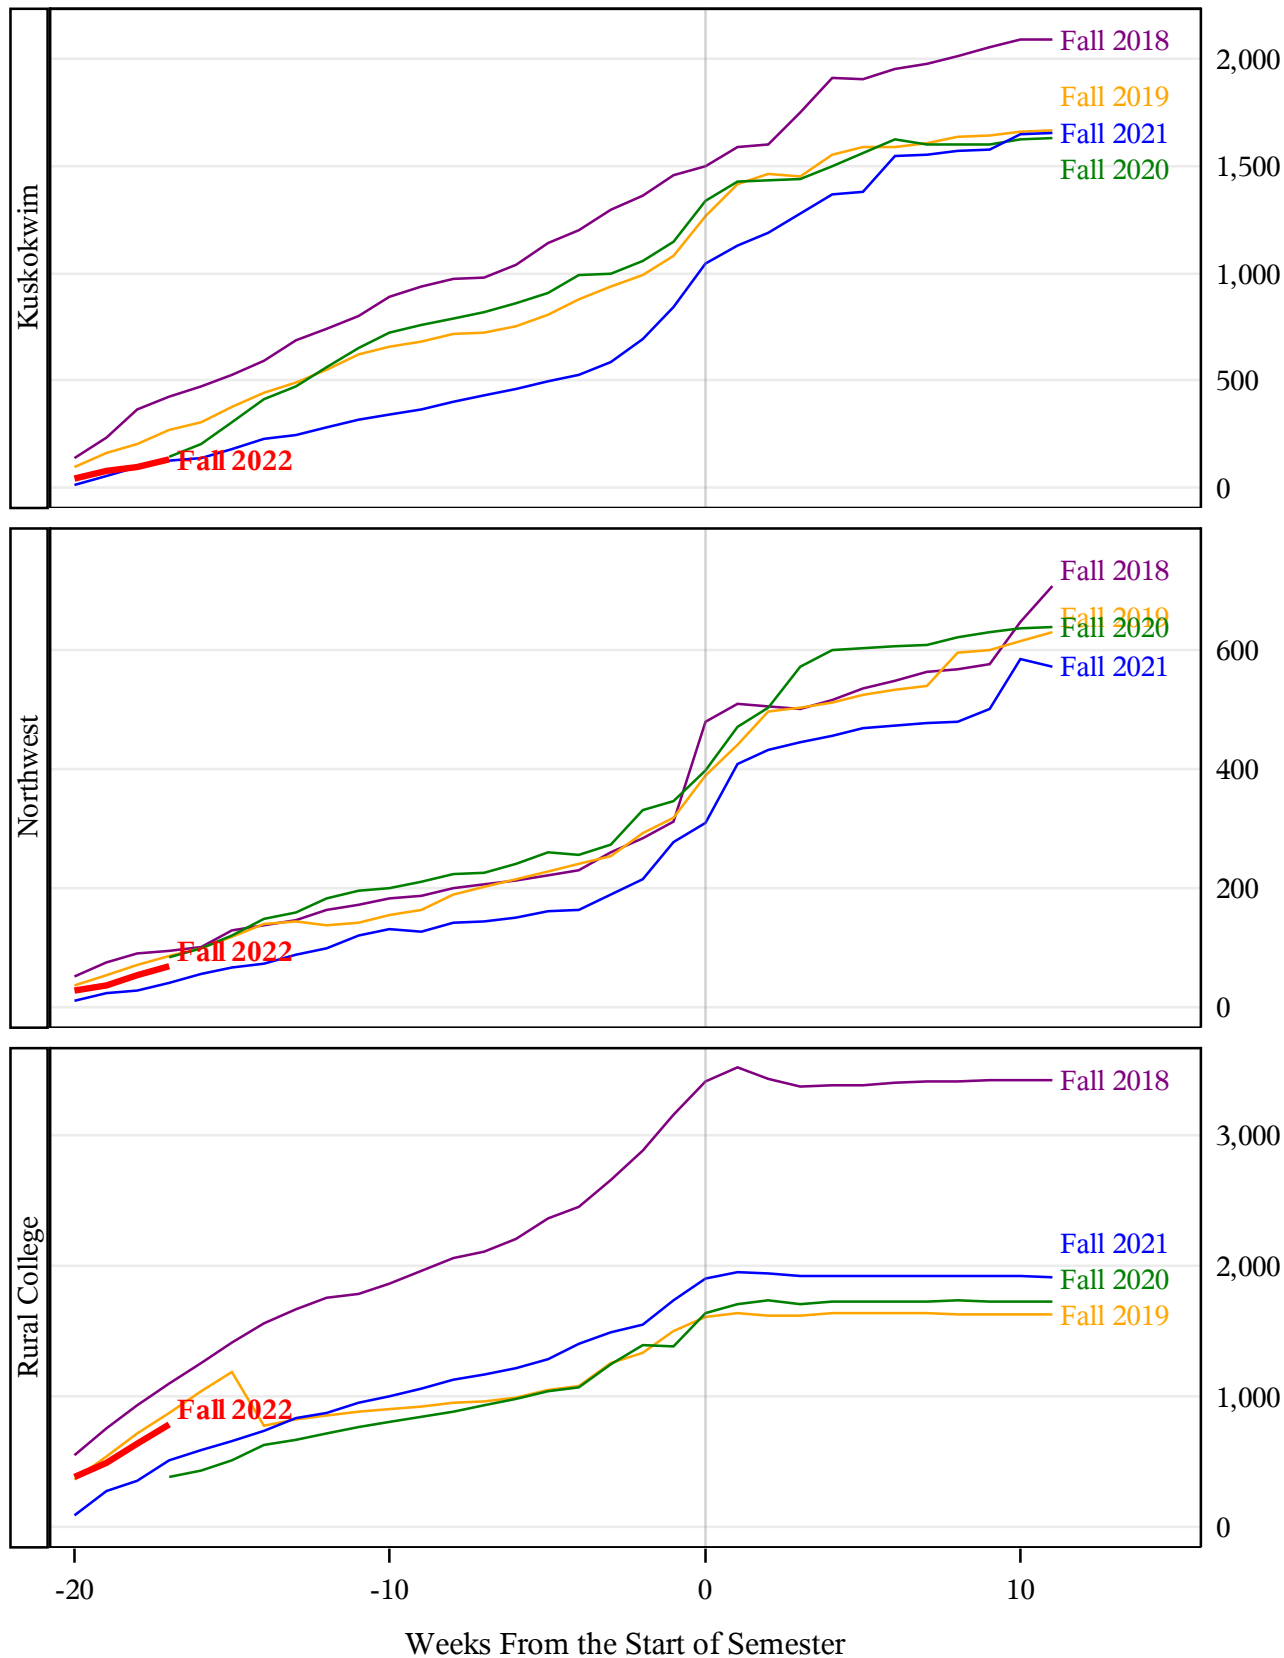

**University of Alaska Fairbanks - Early Semester Report
 Student Credit Hours Generated by Registration Week
 Fall 2018 - Fall 2022**

**University of Alaska Fairbanks - Early Semester Report
 Student Credit Hours Generated by Registration Week
 Fall 2018 - Fall 2022**

University of Alaska Fairbanks - Early Semester Report
Student Credit Hours Generated by Registration Week
Fall 2018 - Fall 2022

University of Alaska Fairbanks - Early Semester Report
Student Credit Hours Generated by Registration Week
Fall 2018 - Fall 2022