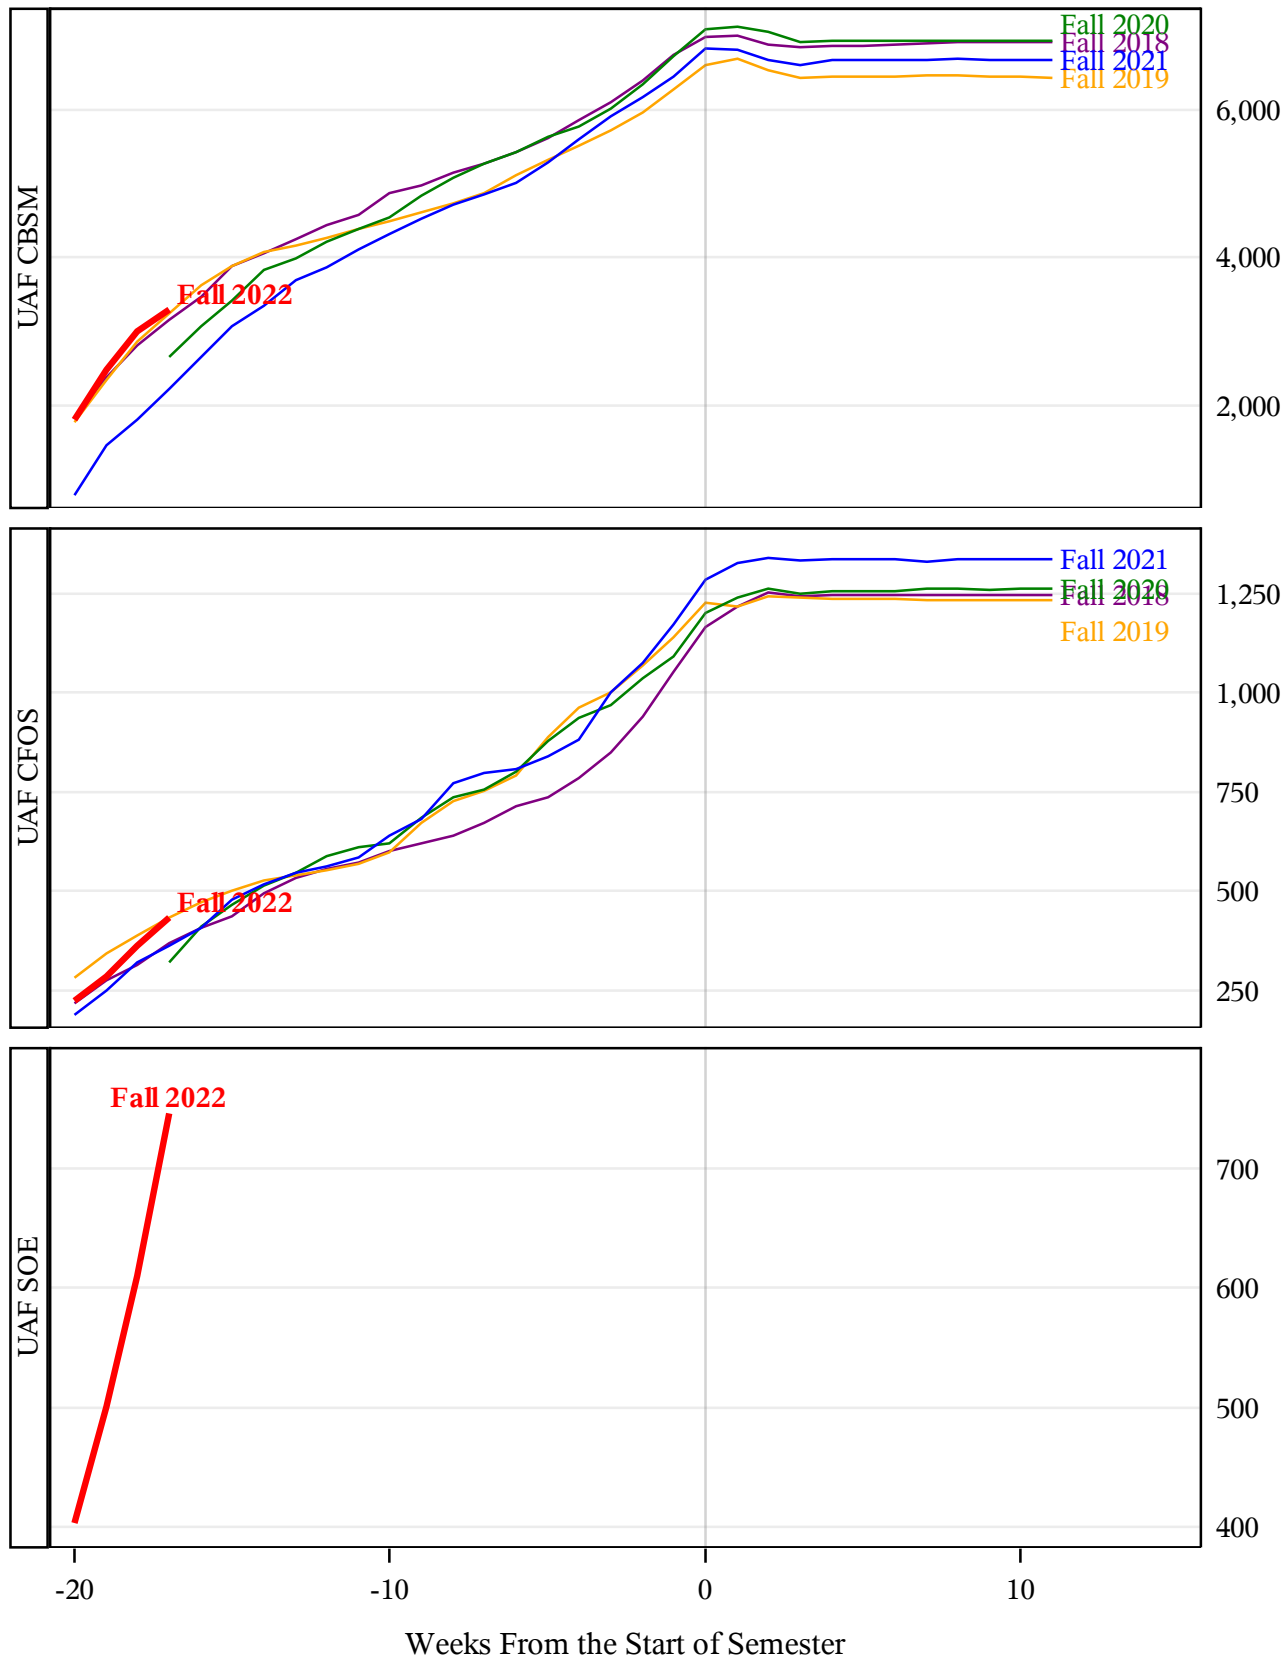

University of Alaska Fairbanks - Early Semester Report
Student Credit Hours Generated by Registration Week
Fall 2018 - Fall 2022