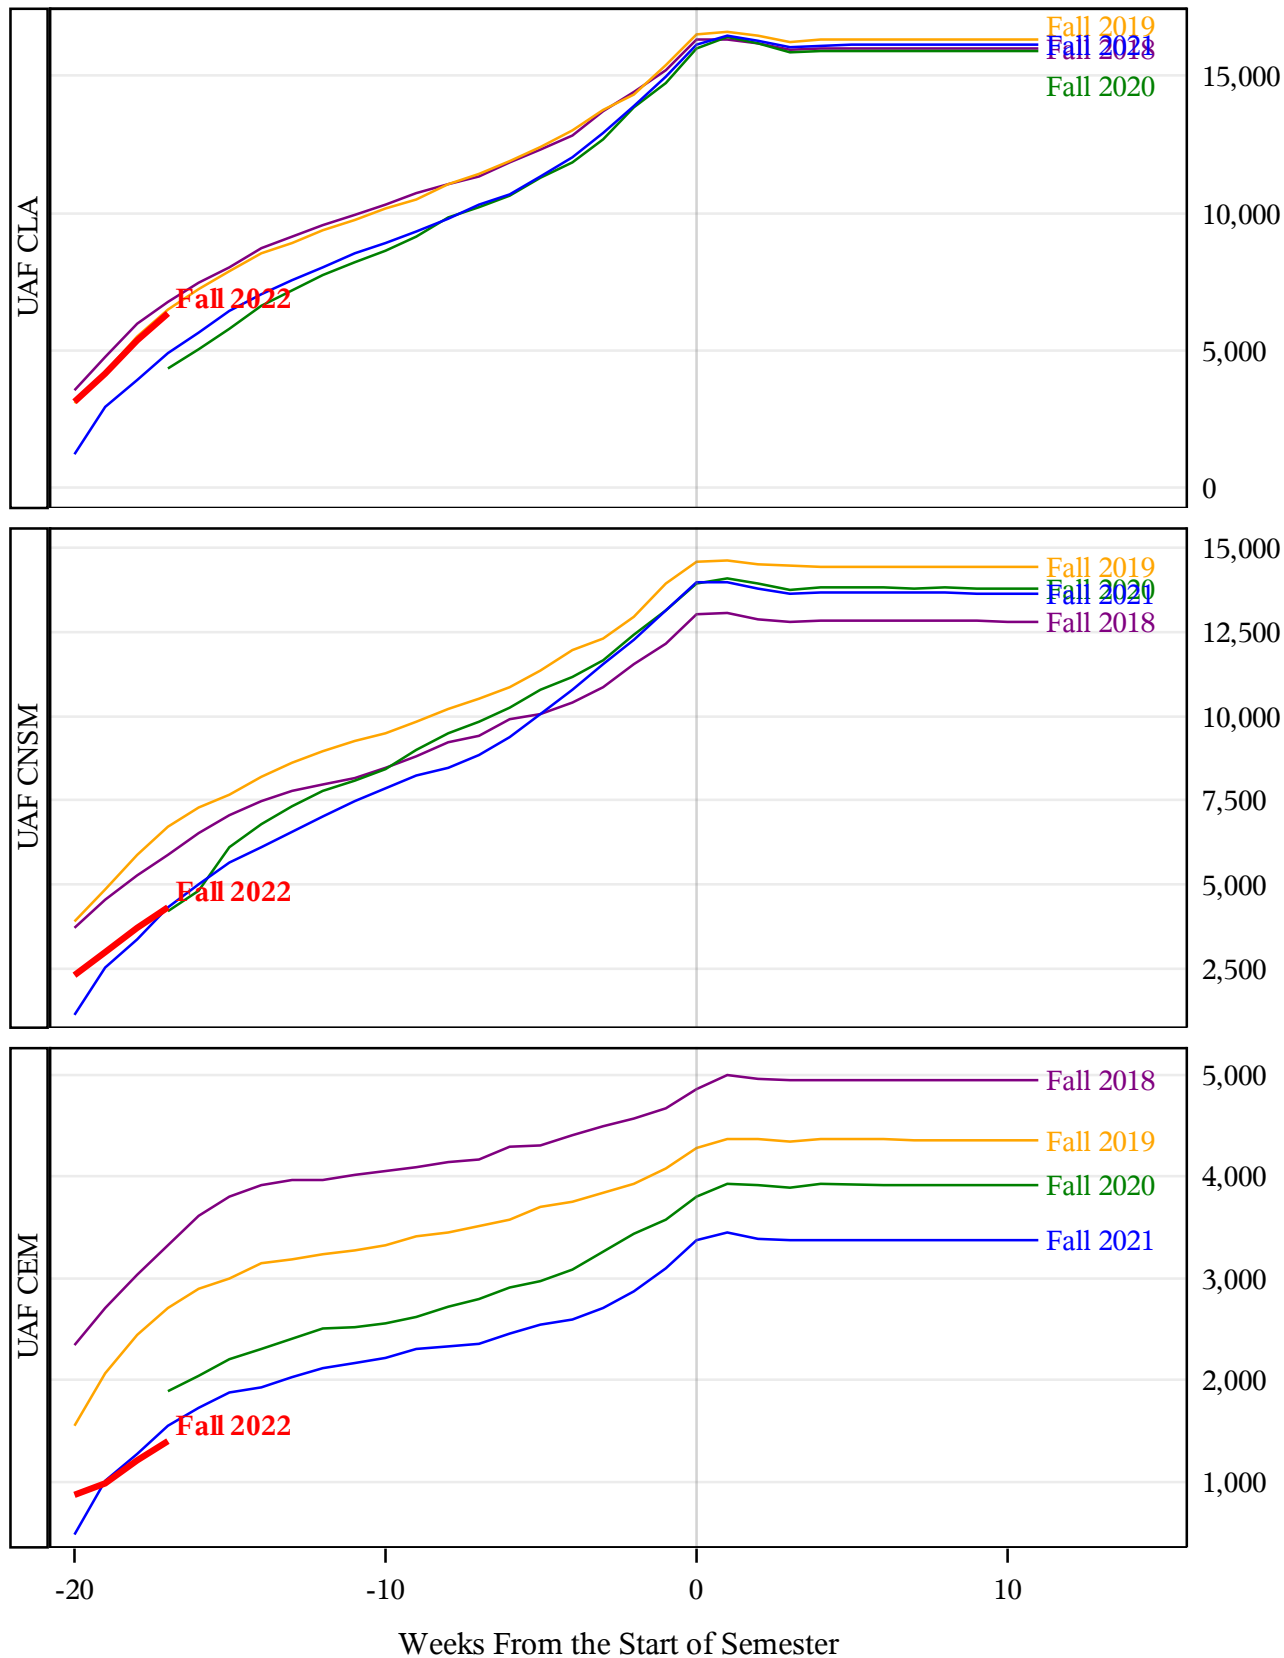

**University of Alaska Fairbanks - Early Semester Report
 Student Credit Hours Generated by Registration Week
 Fall 2018 - Fall 2022**

**University of Alaska Fairbanks - Early Semester Report
 Student Credit Hours Generated by Registration Week
 Fall 2018 - Fall 2022**

University of Alaska Fairbanks - Early Semester Report
Student Credit Hours Generated by Registration Week
Fall 2018 - Fall 2022

University of Alaska Fairbanks - Early Semester Report
Student Credit Hours Generated by Registration Week
Fall 2018 - Fall 2022