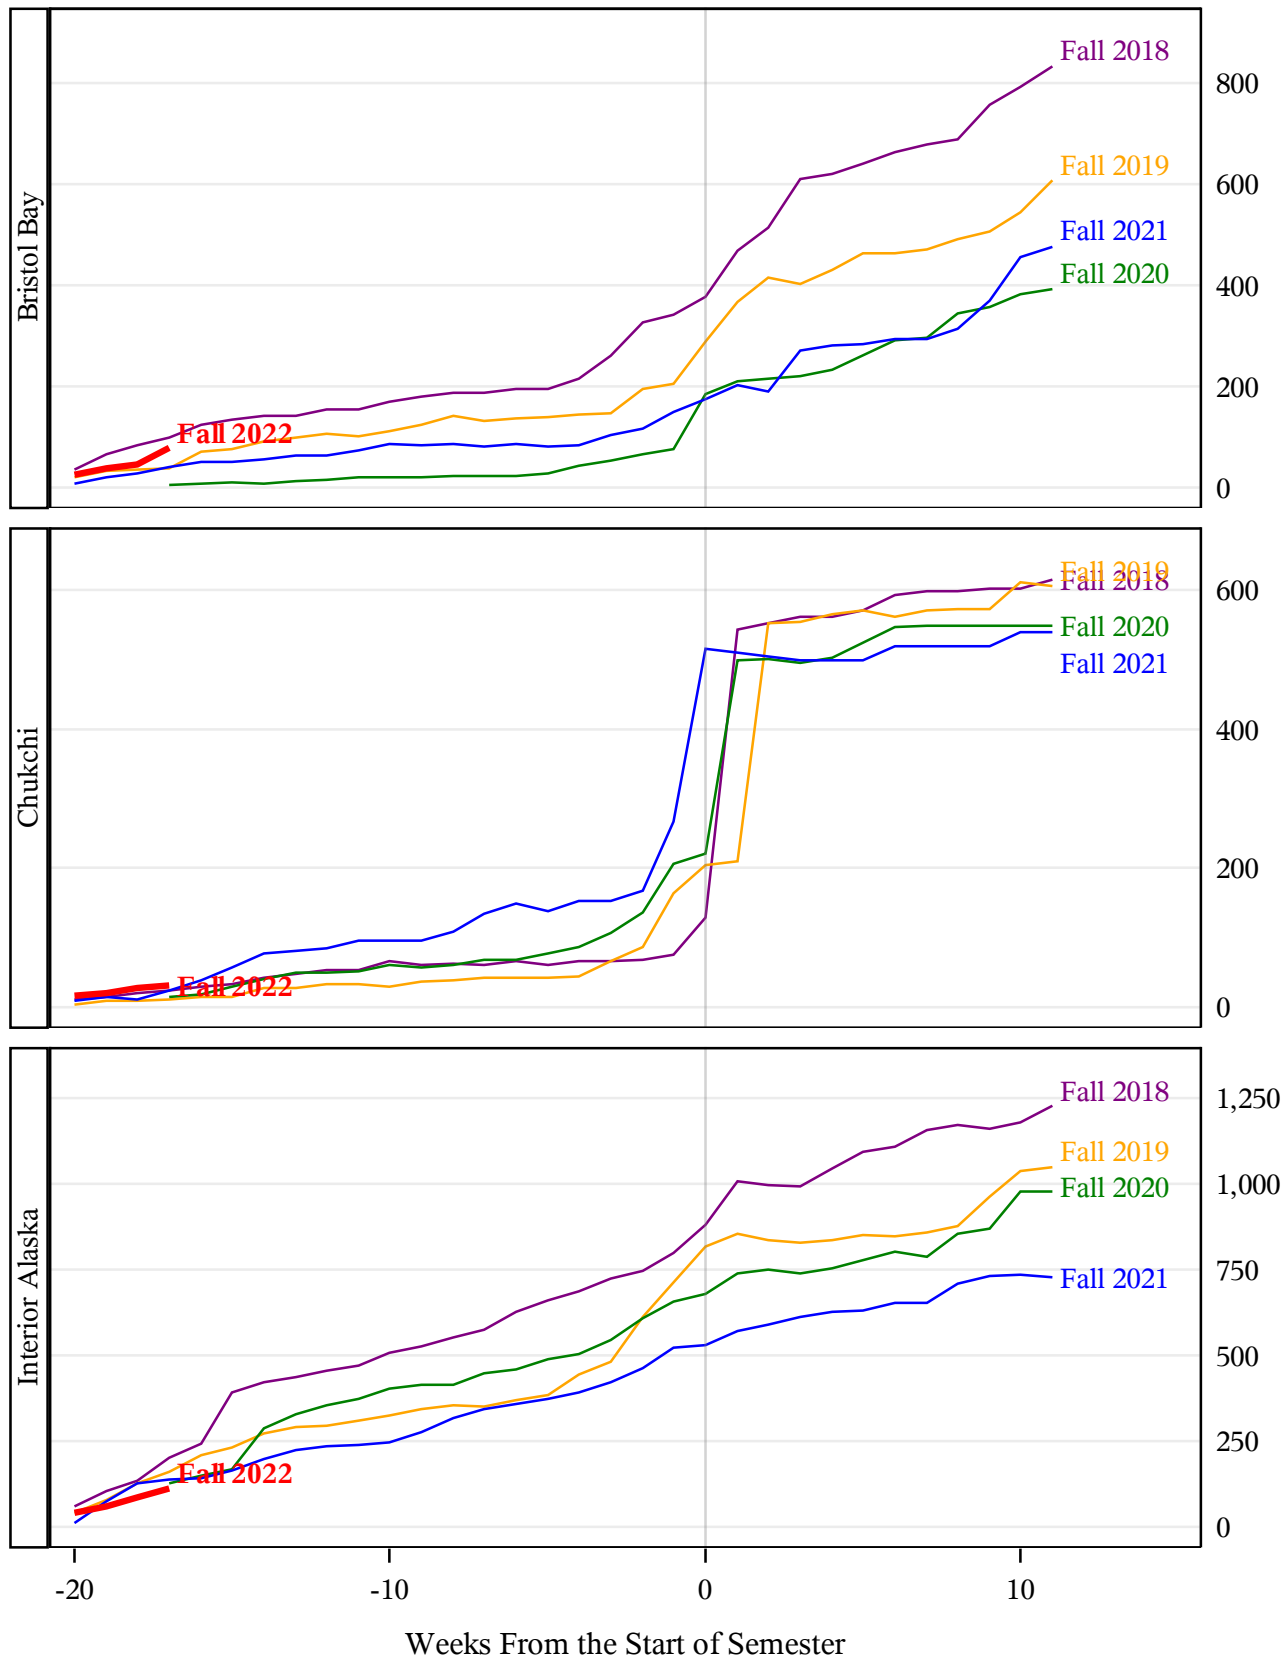

**University of Alaska Fairbanks - Early Semester Report
 Student Credit Hours Generated by Registration Week
 Fall 2018 - Fall 2022**

**University of Alaska Fairbanks - Early Semester Report
 Student Credit Hours Generated by Registration Week
 Fall 2018 - Fall 2022**

University of Alaska Fairbanks - Early Semester Report
Student Credit Hours Generated by Registration Week
Fall 2018 - Fall 2022

University of Alaska Fairbanks - Early Semester Report
Student Credit Hours Generated by Registration Week
Fall 2018 - Fall 2022