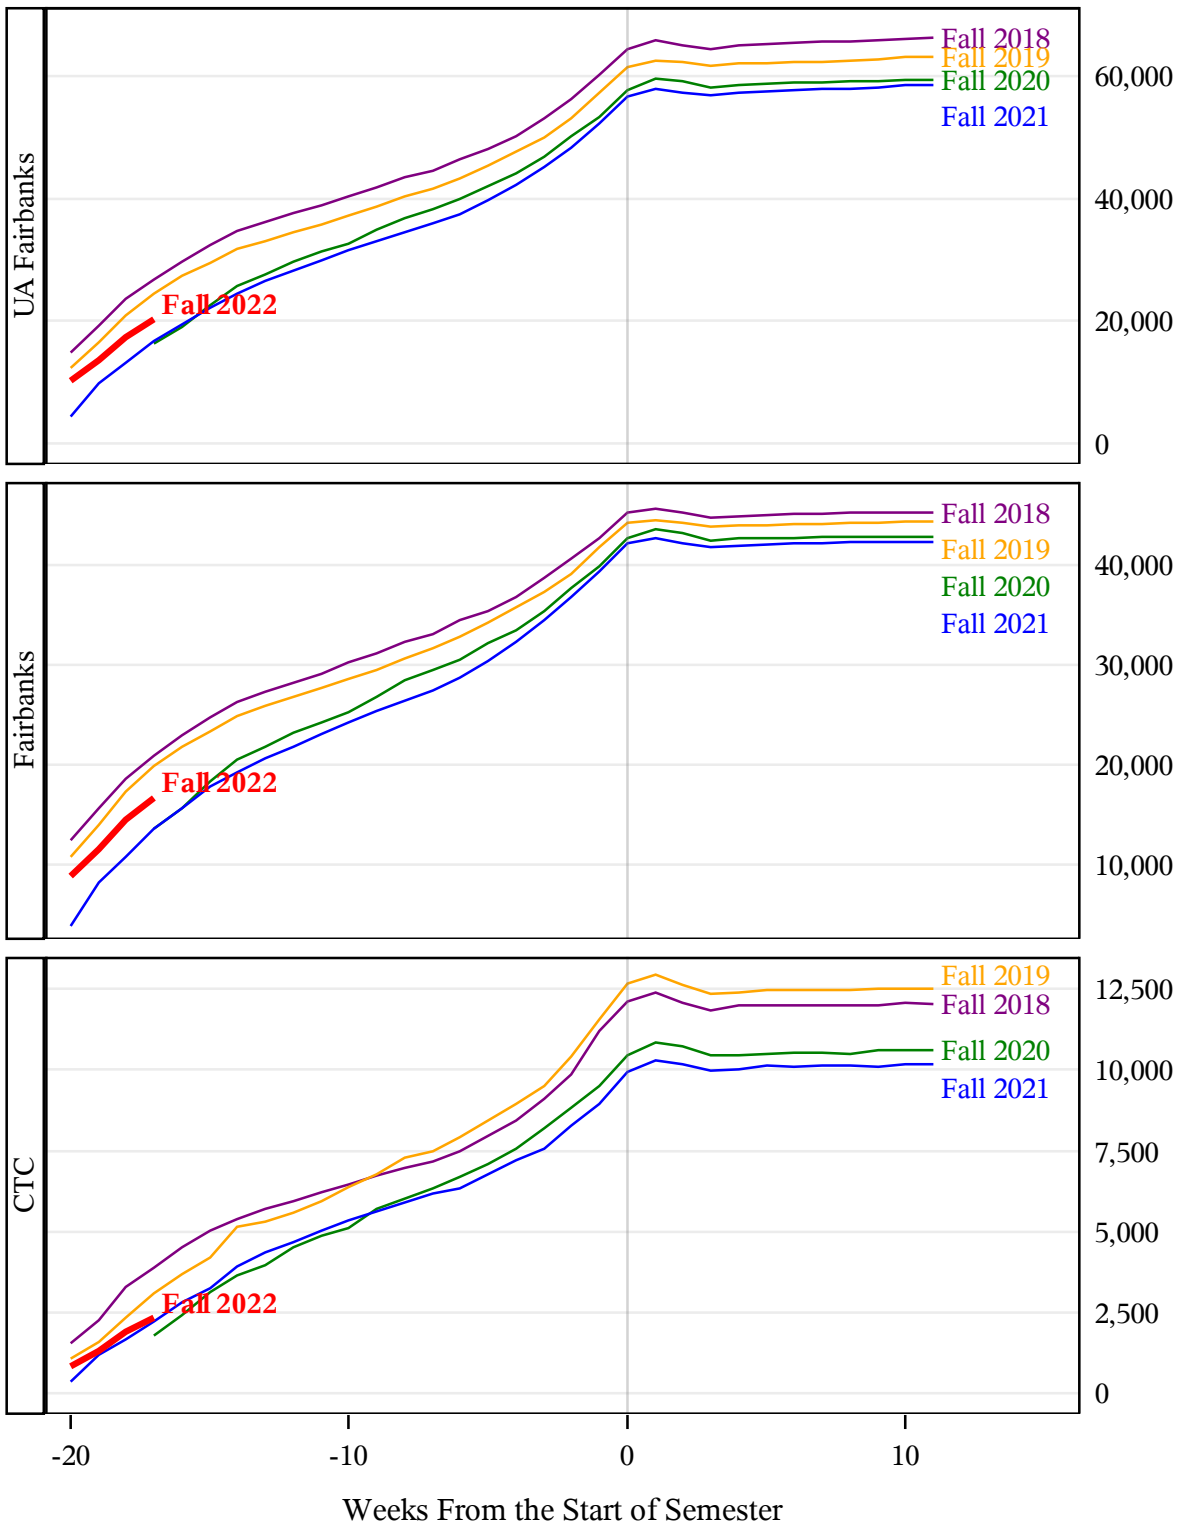

**University of Alaska Fairbanks - Early Semester Report
 Student Credit Hours Generated by Registration Week
 Fall 2018 - Fall 2022**

**University of Alaska Fairbanks - Early Semester Report
 Student Credit Hours Generated by Registration Week
 Fall 2018 - Fall 2022**

University of Alaska Fairbanks - Early Semester Report
Student Credit Hours Generated by Registration Week
Fall 2018 - Fall 2022

University of Alaska Fairbanks - Early Semester Report
Student Credit Hours Generated by Registration Week
Fall 2018 - Fall 2022