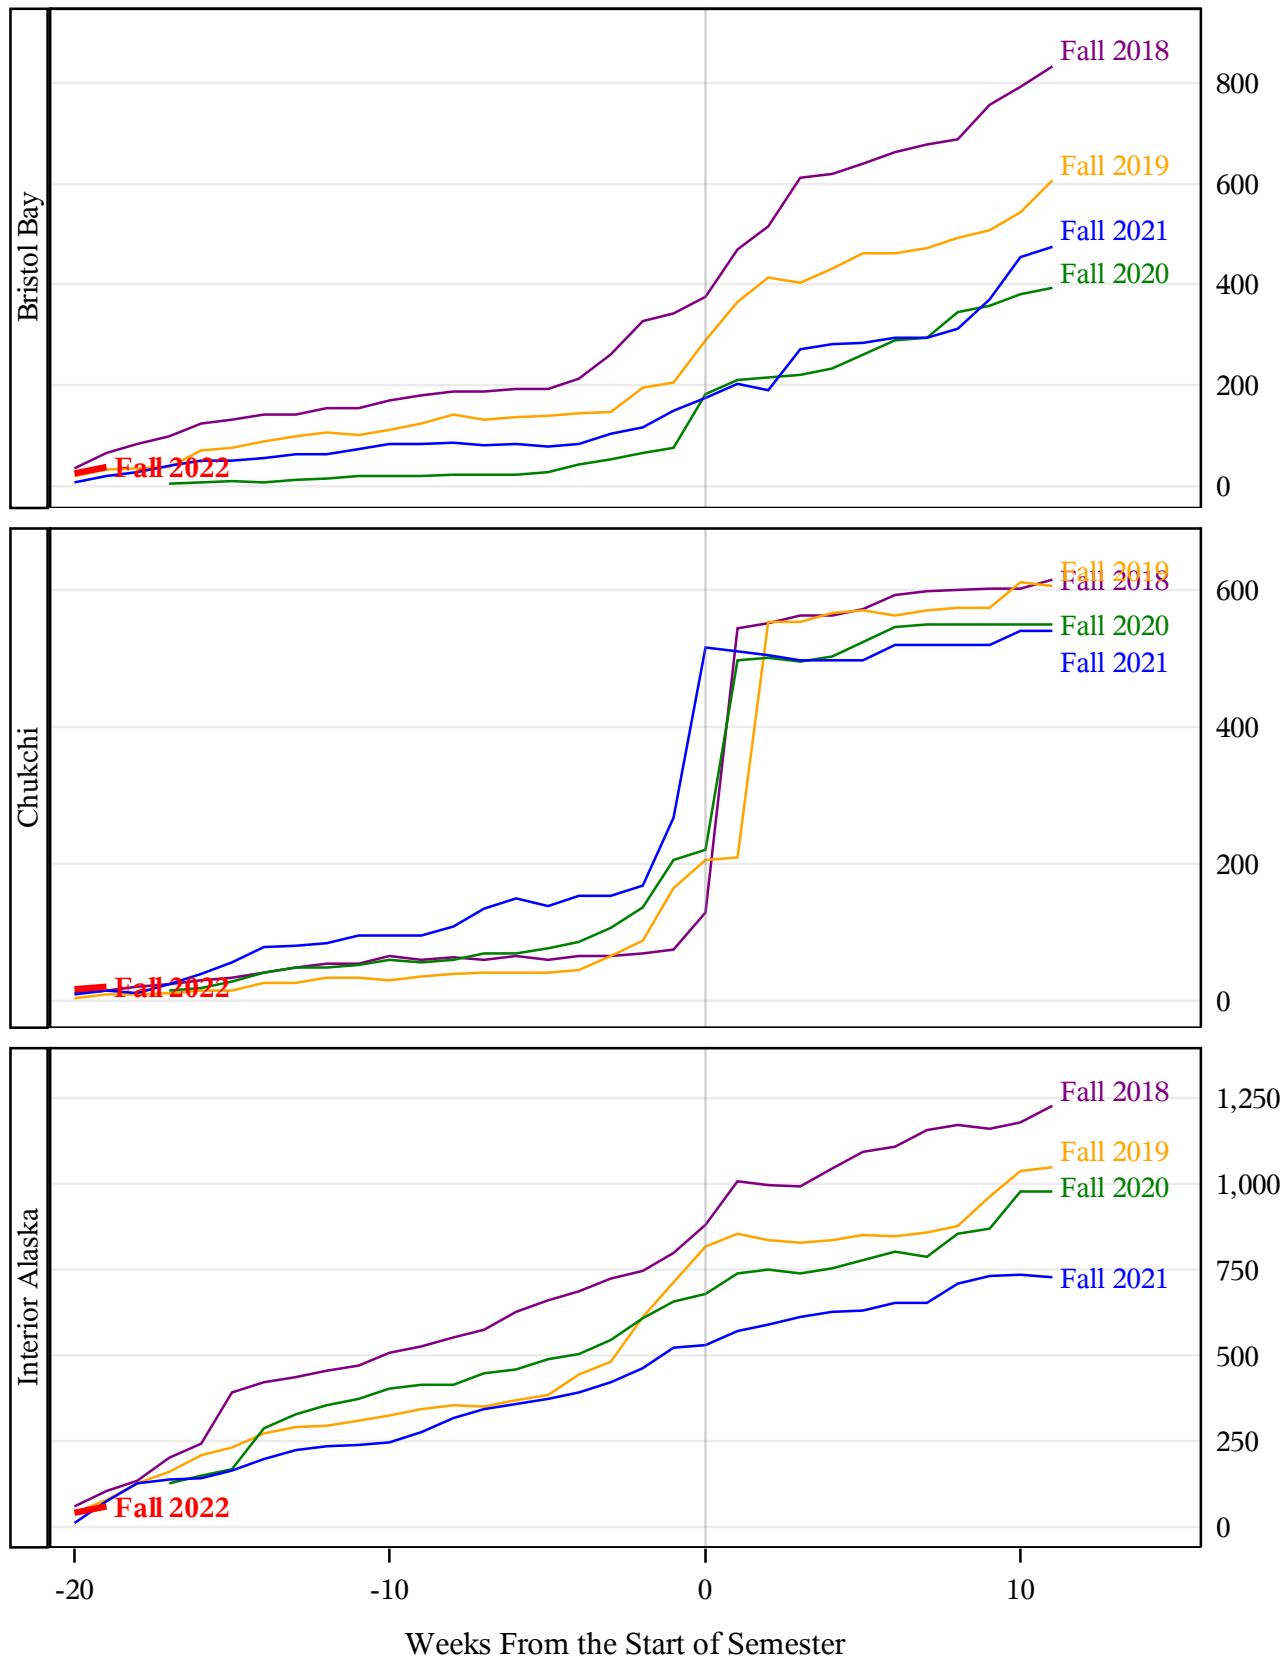

**University of Alaska Fairbanks - Early Semester Report  
 Student Credit Hours Generated by Registration Week  
 Fall 2018 - Fall 2022**

**University of Alaska Fairbanks - Early Semester Report  
 Student Credit Hours Generated by Registration Week  
 Fall 2018 - Fall 2022**

**University of Alaska Fairbanks - Early Semester Report**  
**Student Credit Hours Generated by Registration Week**  
**Fall 2018 - Fall 2022**

University of Alaska Fairbanks - Early Semester Report  
Student Credit Hours Generated by Registration Week  
Fall 2018 - Fall 2022