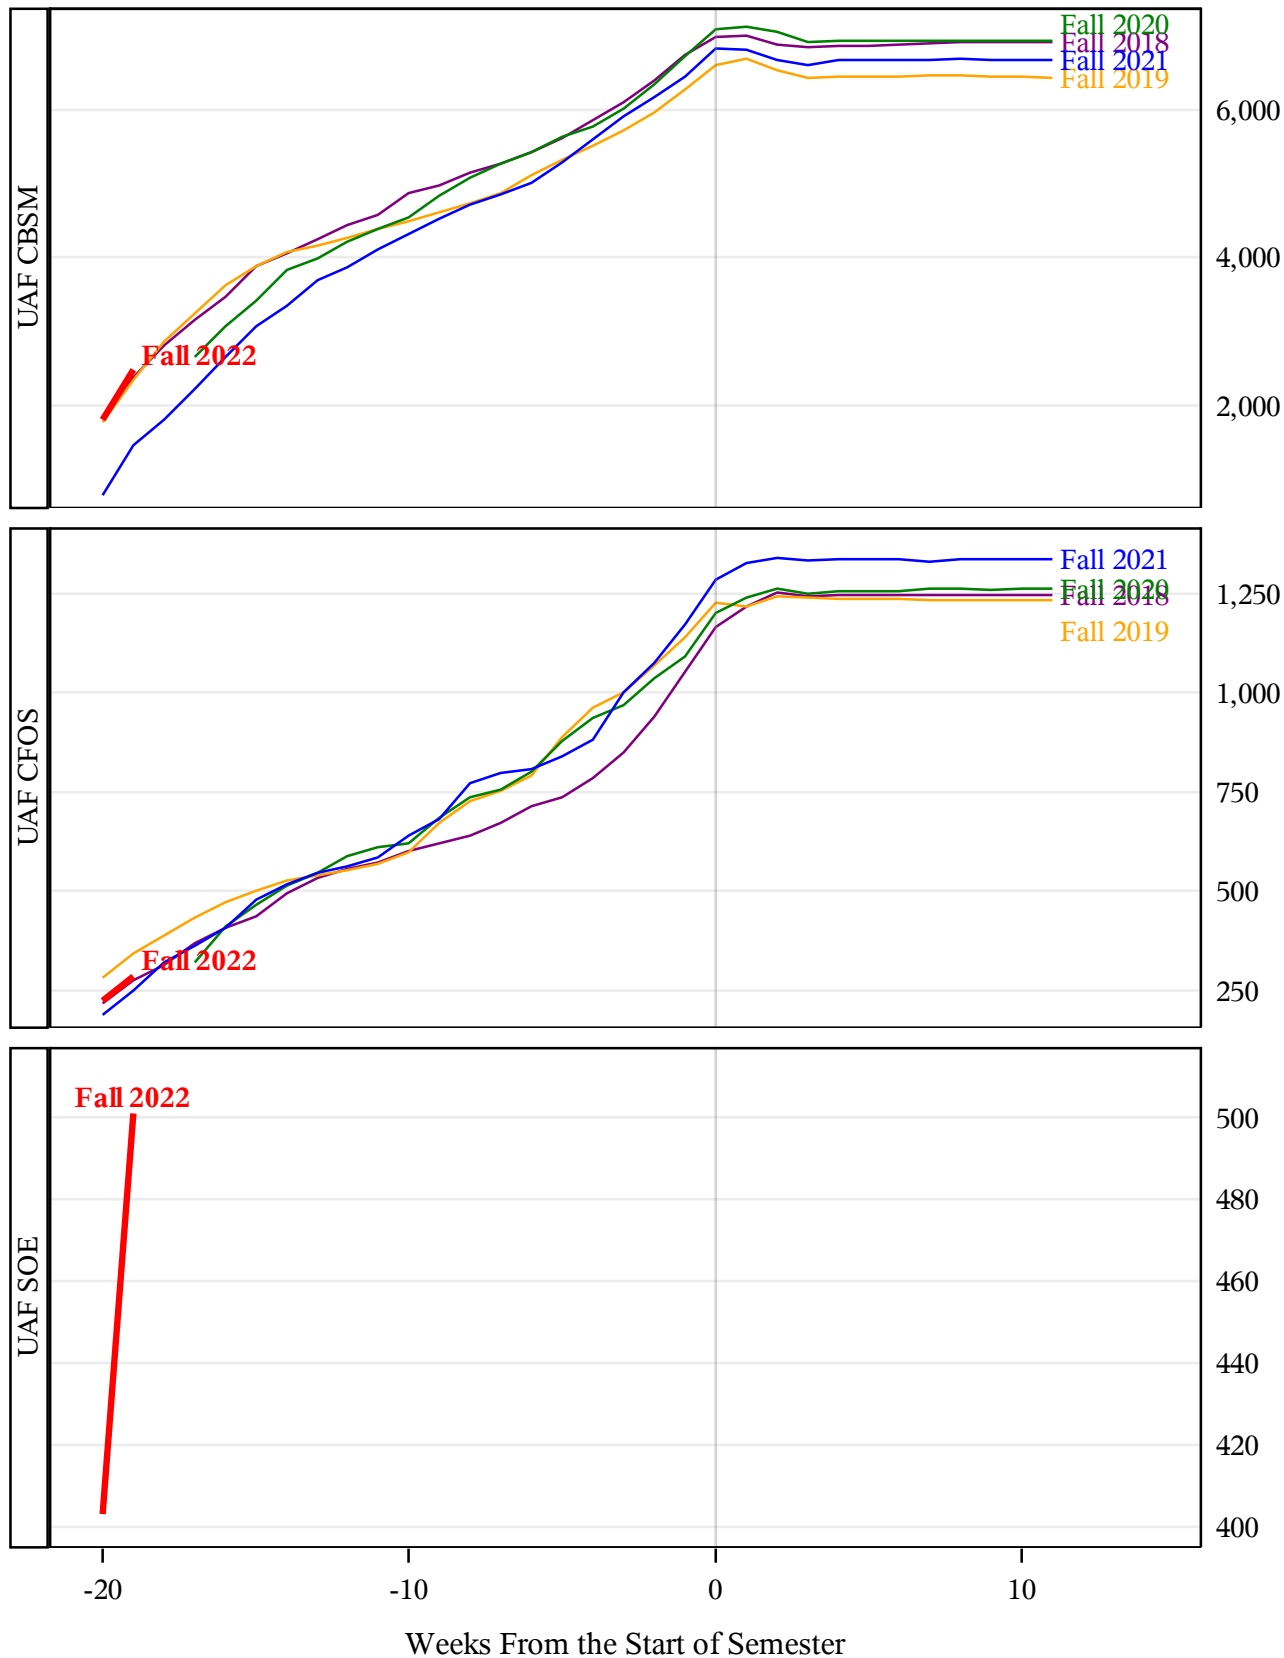

University of Alaska Fairbanks - Early Semester Report
Student Credit Hours Generated by Registration Week
Fall 2018 - Fall 2022