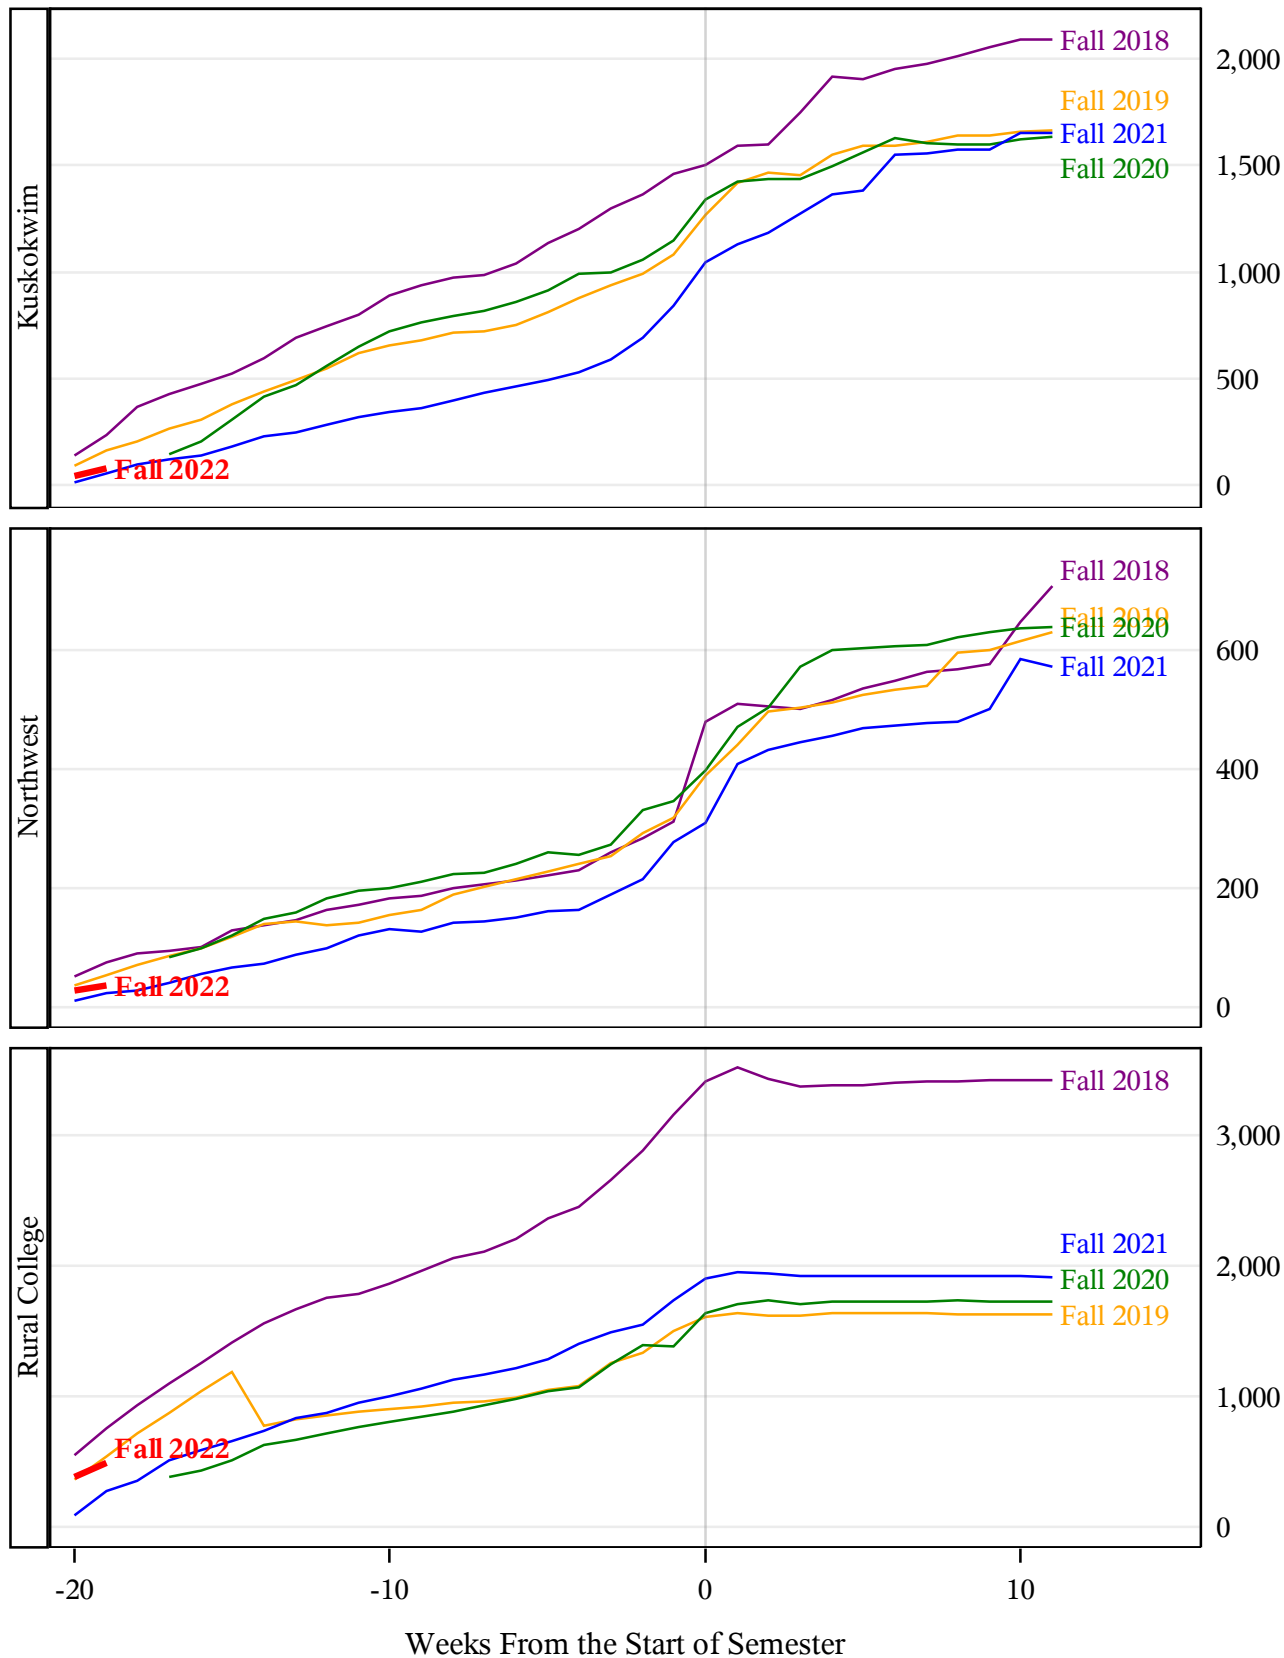

**University of Alaska Fairbanks - Early Semester Report  
 Student Credit Hours Generated by Registration Week  
 Fall 2018 - Fall 2022**

**University of Alaska Fairbanks - Early Semester Report  
 Student Credit Hours Generated by Registration Week  
 Fall 2018 - Fall 2022**