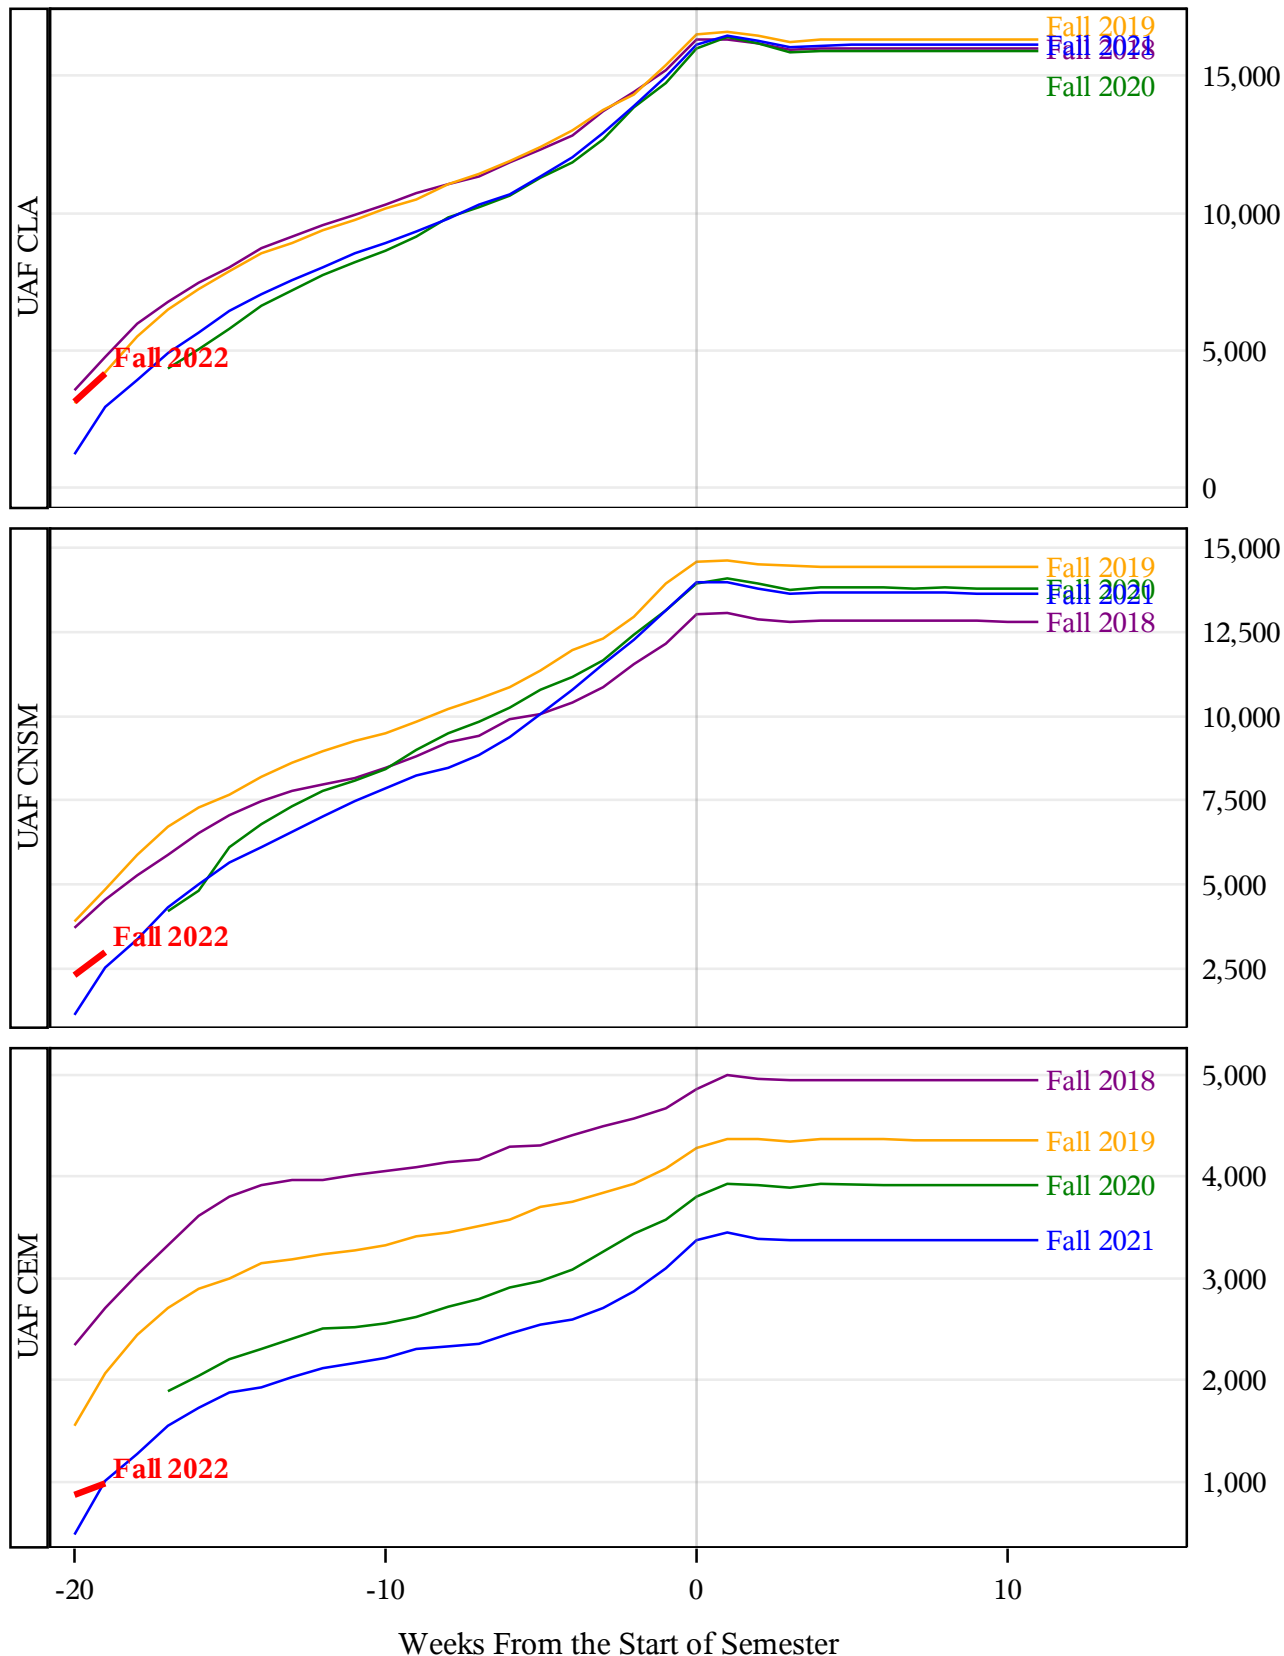

**University of Alaska Fairbanks - Early Semester Report  
 Student Credit Hours Generated by Registration Week  
 Fall 2018 - Fall 2022**

**University of Alaska Fairbanks - Early Semester Report  
 Student Credit Hours Generated by Registration Week  
 Fall 2018 - Fall 2022**