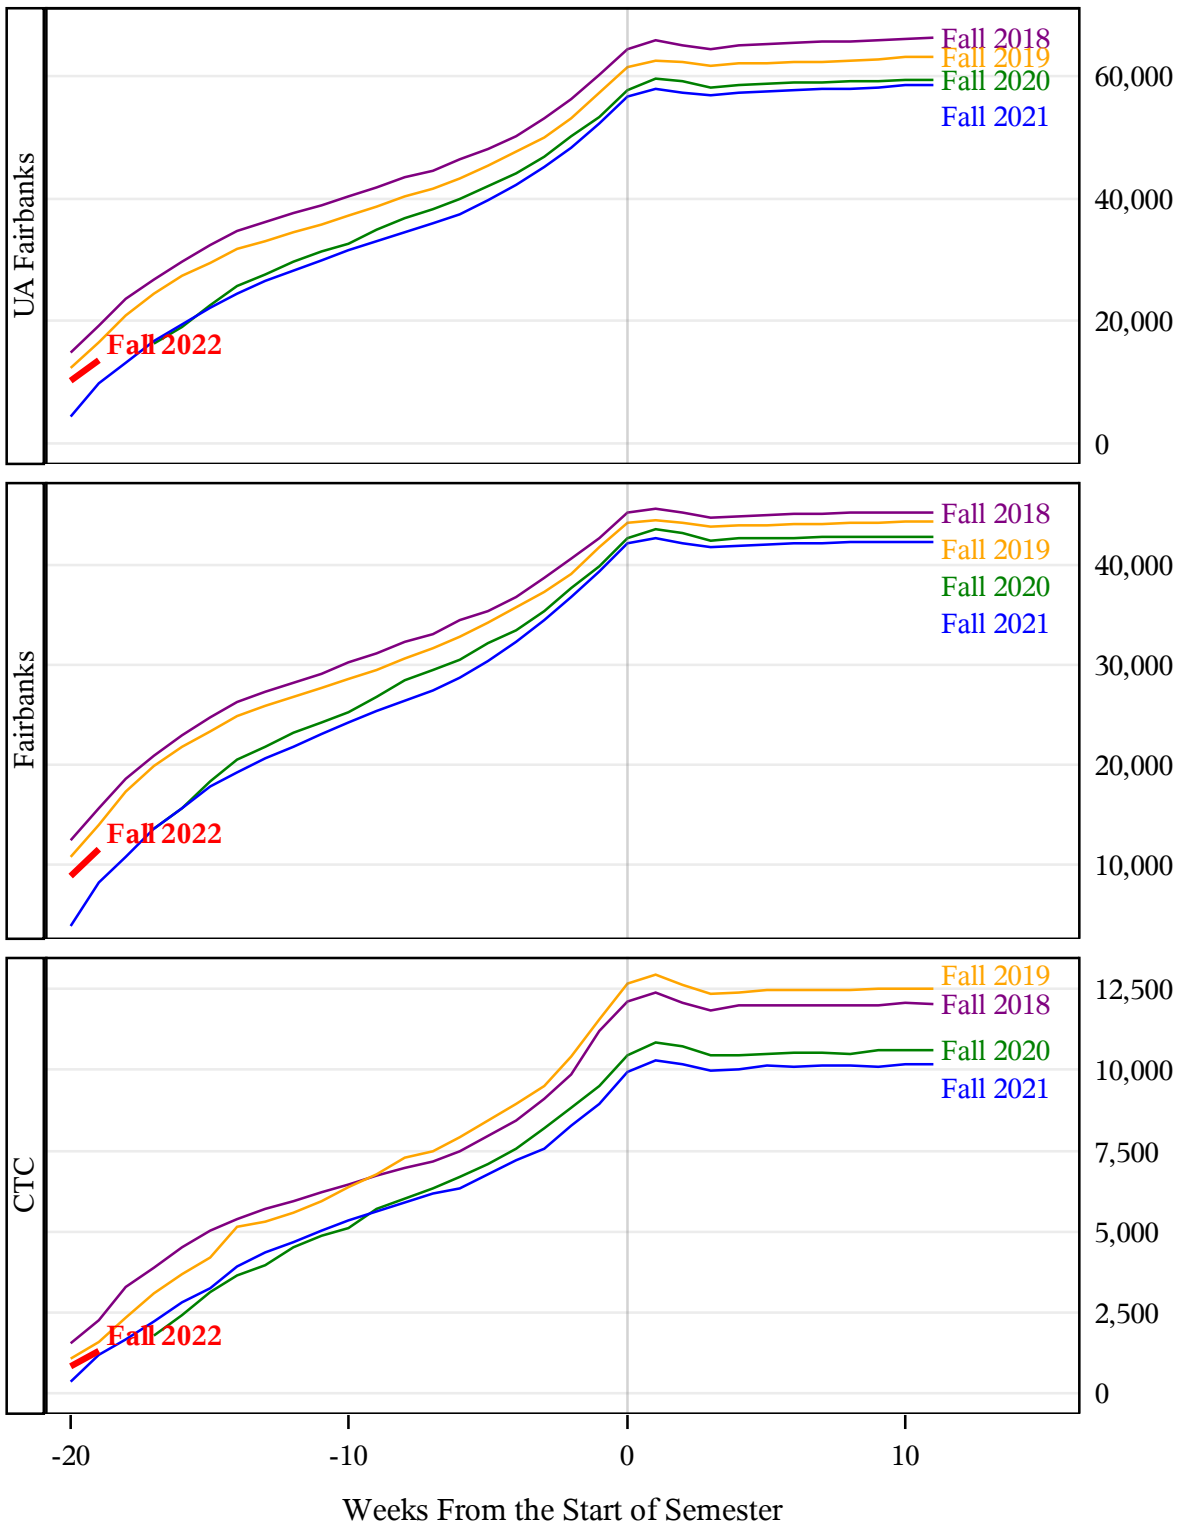

**University of Alaska Fairbanks - Early Semester Report  
 Student Credit Hours Generated by Registration Week  
 Fall 2018 - Fall 2022**

**University of Alaska Fairbanks - Early Semester Report  
 Student Credit Hours Generated by Registration Week  
 Fall 2018 - Fall 2022**