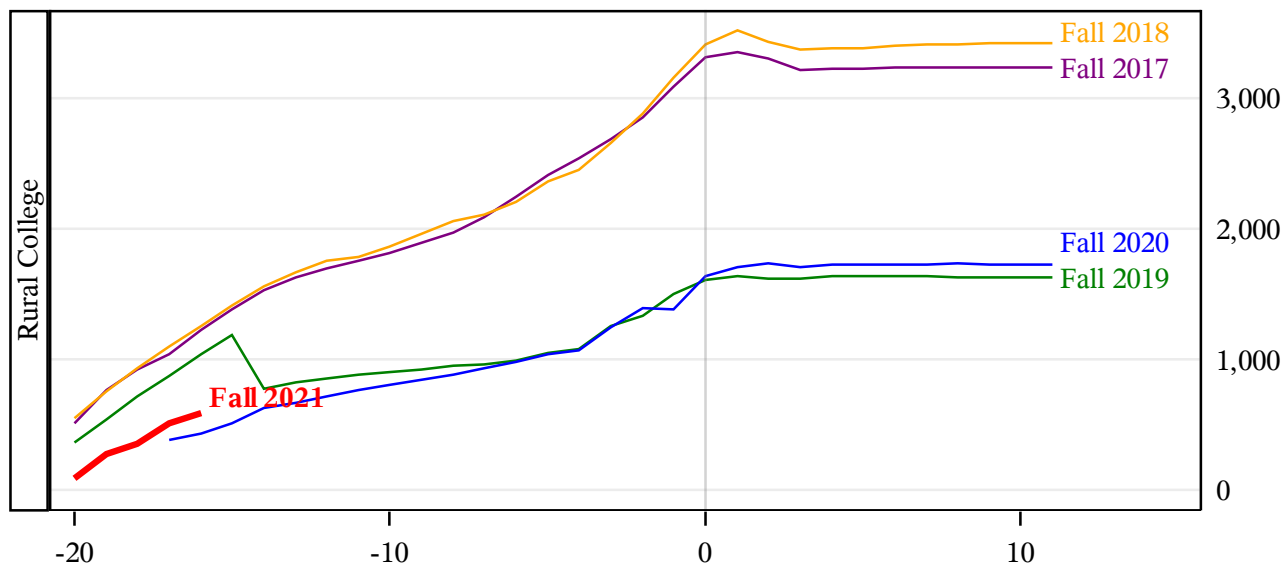

**University of Alaska Fairbanks - Early Semester Report
 Student Credit Hours Generated by Registration Week
 Fall 2017 - Fall 2021**

**University of Alaska Fairbanks - Early Semester Report
 Student Credit Hours Generated by Registration Week
 Fall 2017 - Fall 2021**

**University of Alaska Fairbanks - Early Semester Report
 Student Credit Hours Generated by Registration Week
 Fall 2017 - Fall 2021**

Weeks From the Start of Semester

University of Alaska Fairbanks - Early Semester Report
Student Credit Hours Generated by Registration Week
Fall 2017 - Fall 2021