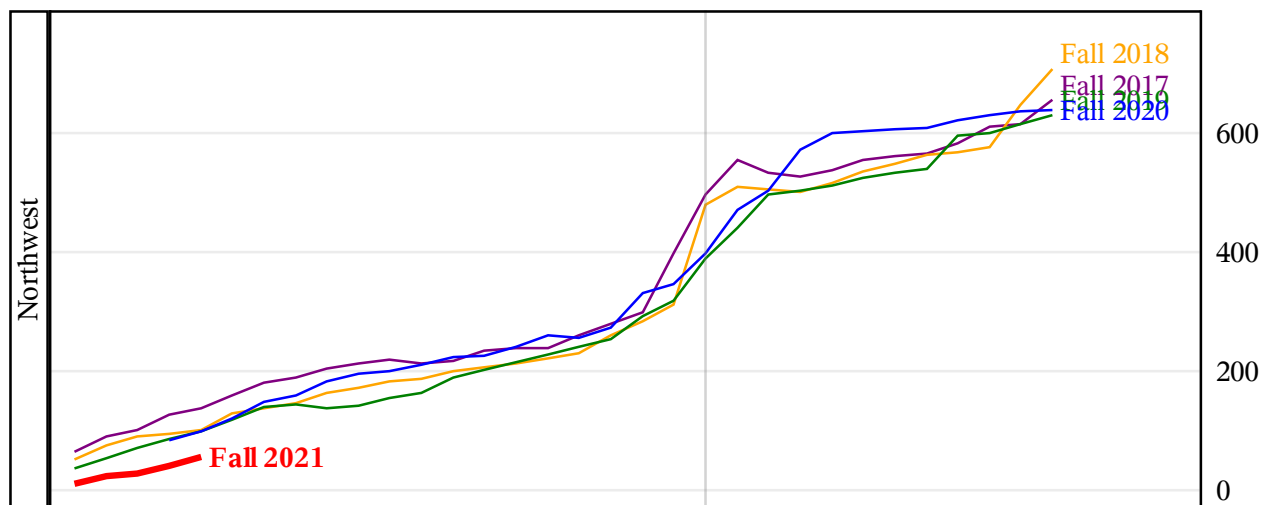

**University of Alaska Fairbanks - Early Semester Report
 Student Credit Hours Generated by Registration Week
 Fall 2017 - Fall 2021**

**University of Alaska Fairbanks - Early Semester Report
 Student Credit Hours Generated by Registration Week
 Fall 2017 - Fall 2021**

**University of Alaska Fairbanks - Early Semester Report
 Student Credit Hours Generated by Registration Week
 Fall 2017 - Fall 2021**

Weeks From the Start of Semester

University of Alaska Fairbanks - Early Semester Report
Student Credit Hours Generated by Registration Week
Fall 2017 - Fall 2021