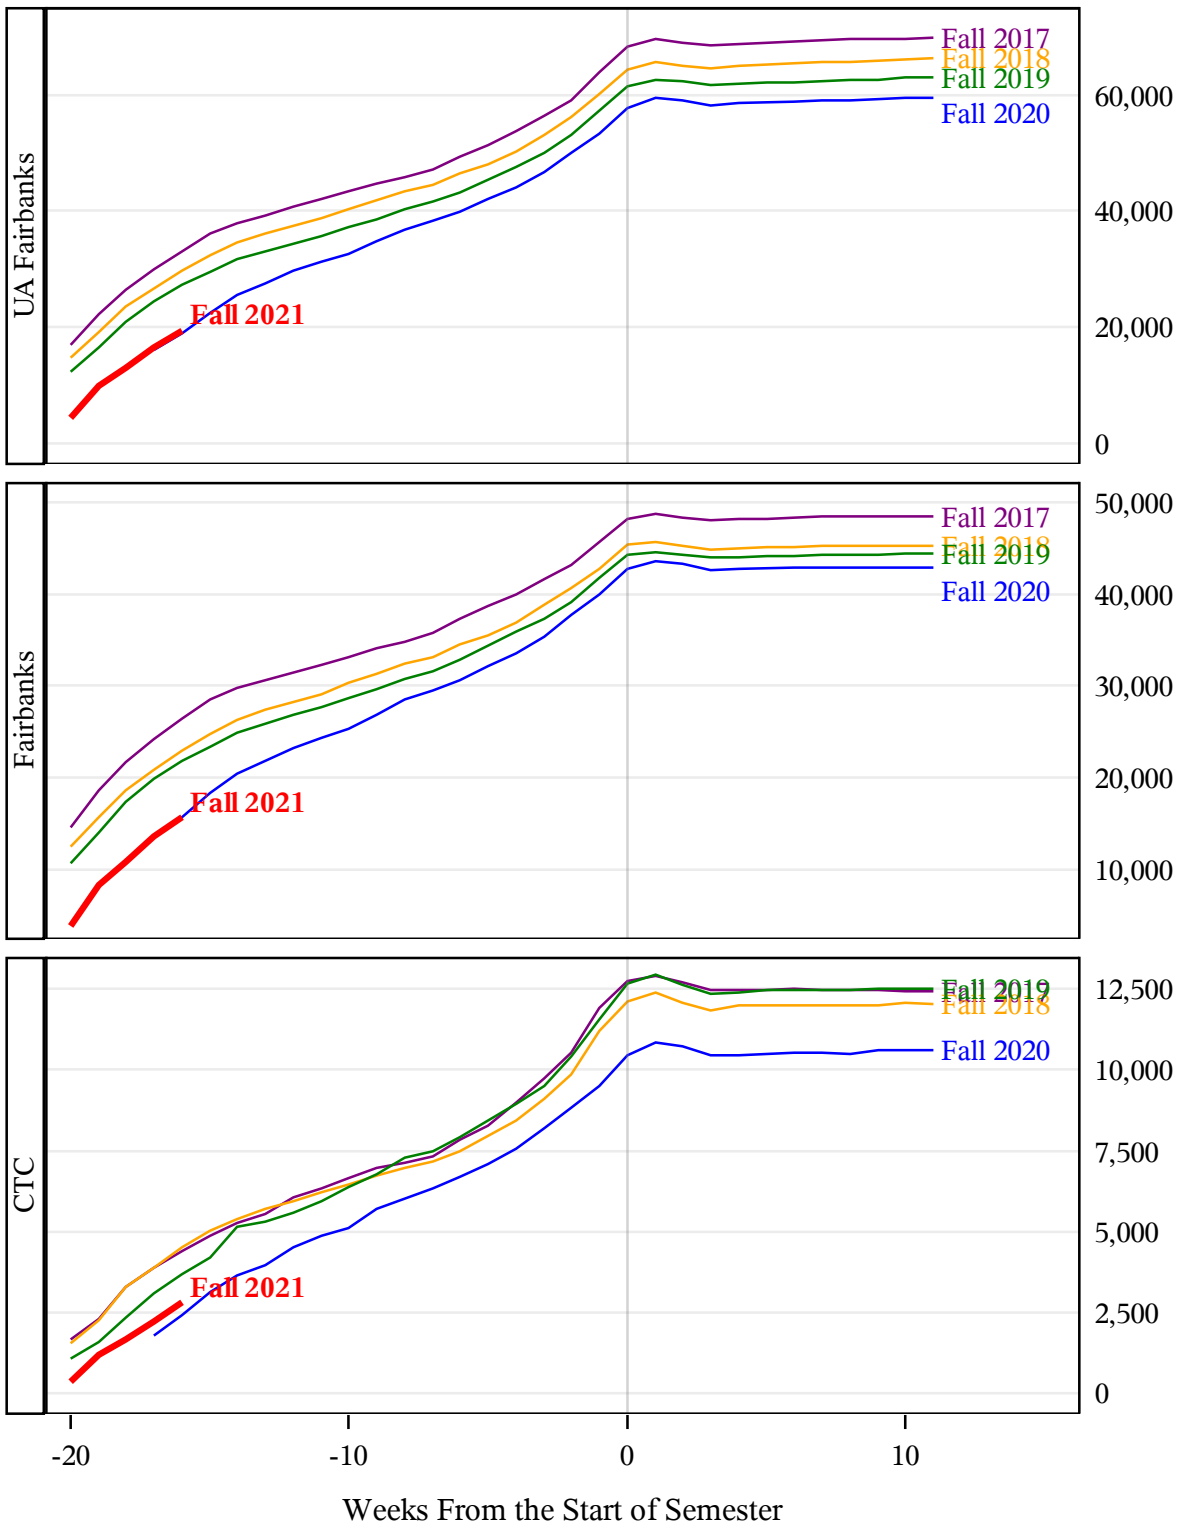

**University of Alaska Fairbanks - Early Semester Report
 Student Credit Hours Generated by Registration Week
 Fall 2017 - Fall 2021**

**University of Alaska Fairbanks - Early Semester Report
 Student Credit Hours Generated by Registration Week
 Fall 2017 - Fall 2021**

**University of Alaska Fairbanks - Early Semester Report
 Student Credit Hours Generated by Registration Week
 Fall 2017 - Fall 2021**

Weeks From the Start of Semester

University of Alaska Fairbanks - Early Semester Report
Student Credit Hours Generated by Registration Week
Fall 2017 - Fall 2021