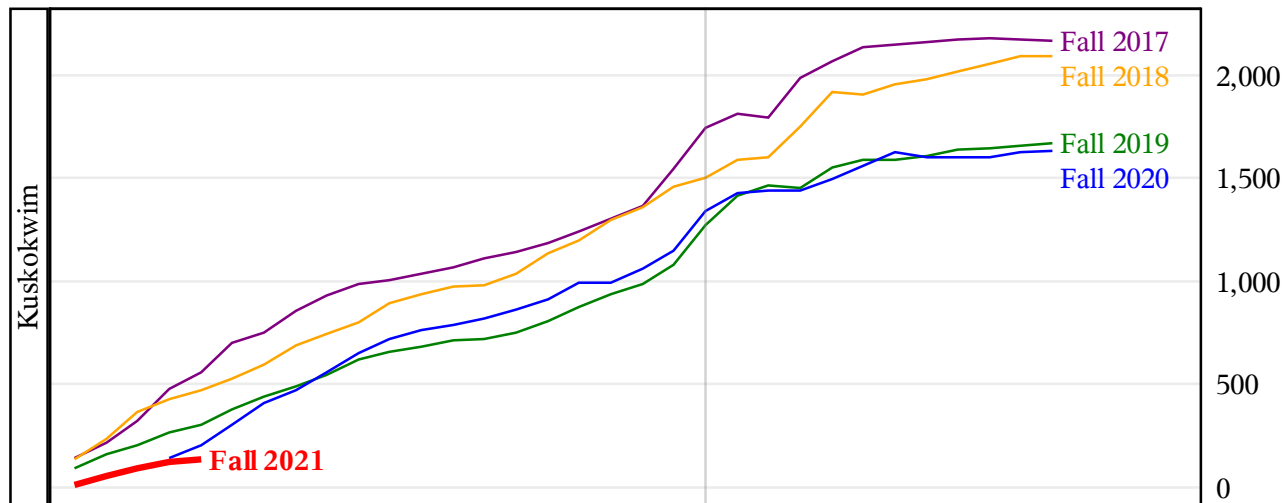

**University of Alaska Fairbanks - Early Semester Report
 Student Credit Hours Generated by Registration Week
 Fall 2017 - Fall 2021**

**University of Alaska Fairbanks - Early Semester Report
 Student Credit Hours Generated by Registration Week
 Fall 2017 - Fall 2021**

**University of Alaska Fairbanks - Early Semester Report
 Student Credit Hours Generated by Registration Week
 Fall 2017 - Fall 2021**

Weeks From the Start of Semester

University of Alaska Fairbanks - Early Semester Report
Student Credit Hours Generated by Registration Week
Fall 2017 - Fall 2021