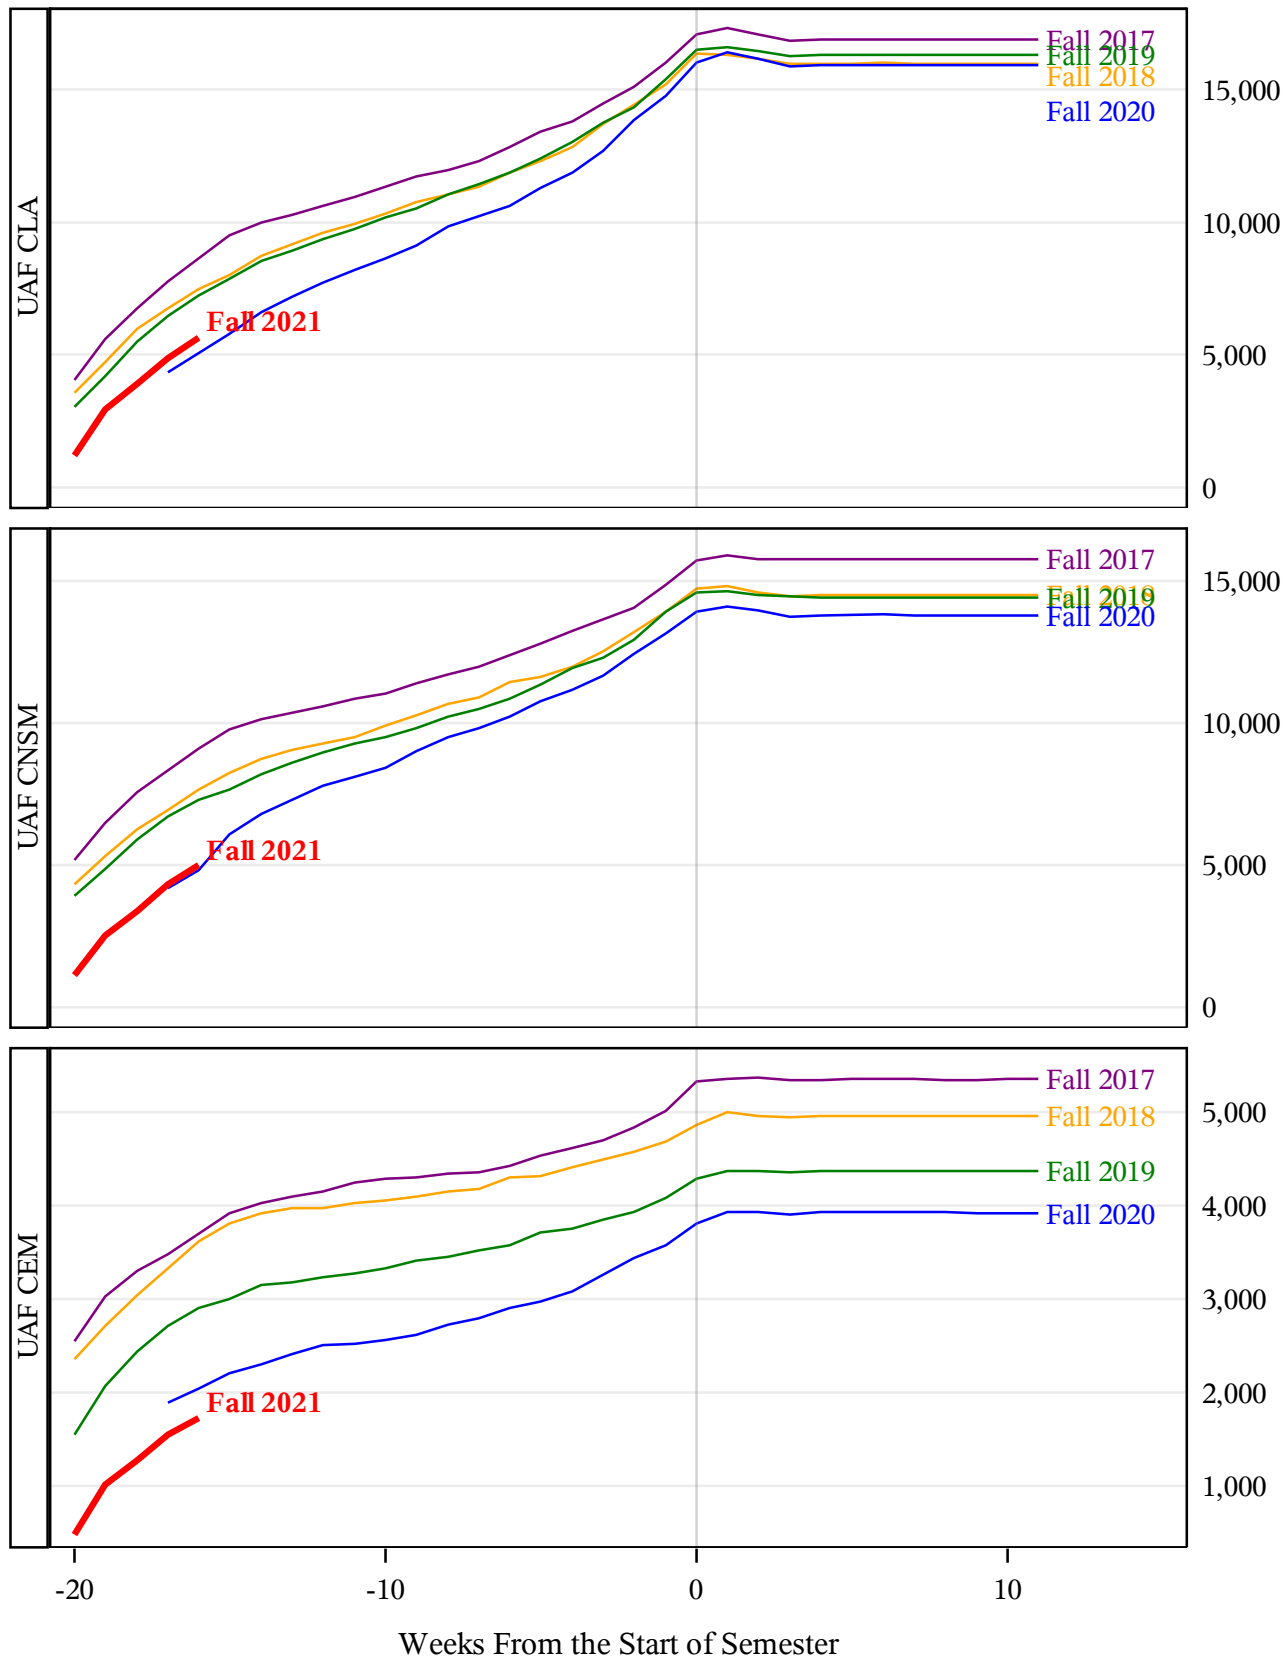

**University of Alaska Fairbanks - Early Semester Report
 Student Credit Hours Generated by Registration Week
 Fall 2017 - Fall 2021**

**University of Alaska Fairbanks - Early Semester Report
 Student Credit Hours Generated by Registration Week
 Fall 2017 - Fall 2021**

**University of Alaska Fairbanks - Early Semester Report
 Student Credit Hours Generated by Registration Week
 Fall 2017 - Fall 2021**

Weeks From the Start of Semester

University of Alaska Fairbanks - Early Semester Report
Student Credit Hours Generated by Registration Week
Fall 2017 - Fall 2021