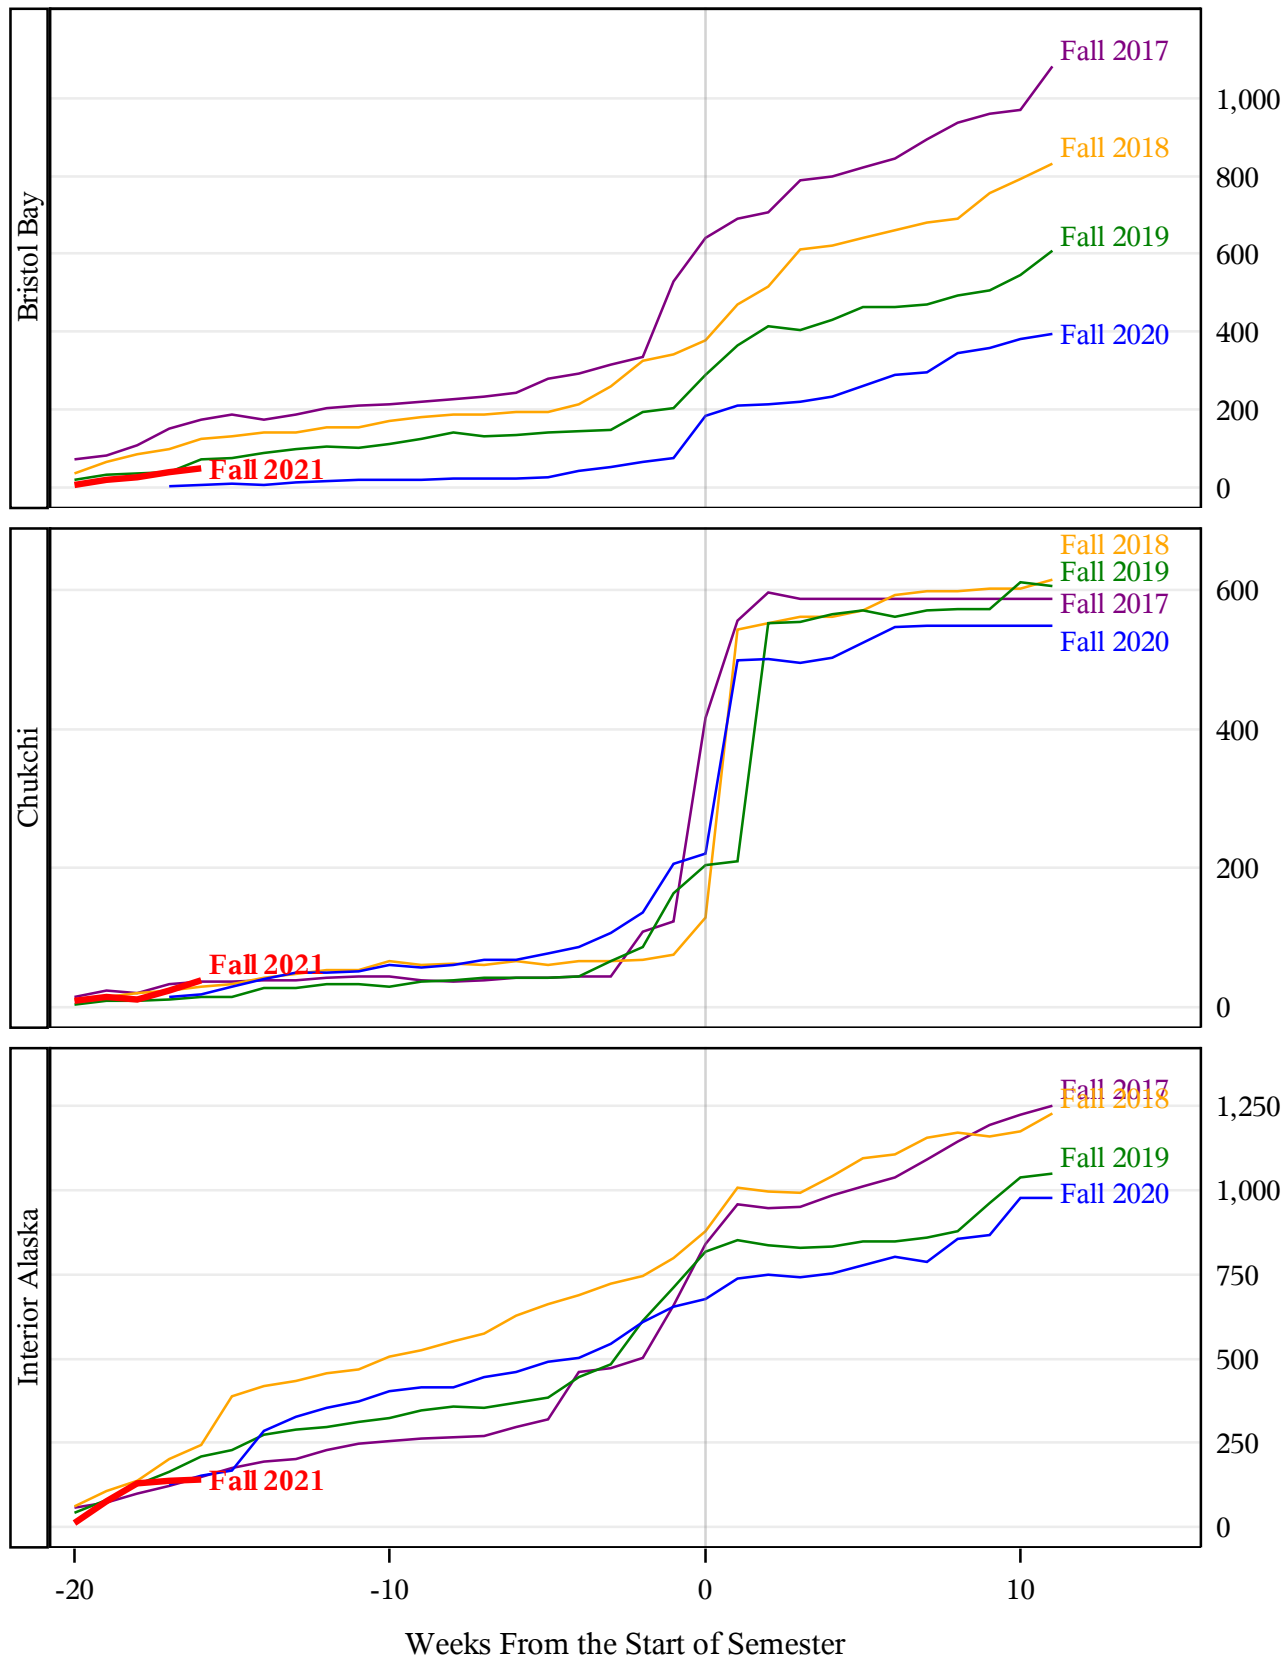

**University of Alaska Fairbanks - Early Semester Report
 Student Credit Hours Generated by Registration Week
 Fall 2017 - Fall 2021**

**University of Alaska Fairbanks - Early Semester Report
 Student Credit Hours Generated by Registration Week
 Fall 2017 - Fall 2021**

**University of Alaska Fairbanks - Early Semester Report
 Student Credit Hours Generated by Registration Week
 Fall 2017 - Fall 2021**

Weeks From the Start of Semester

University of Alaska Fairbanks - Early Semester Report
Student Credit Hours Generated by Registration Week
Fall 2017 - Fall 2021