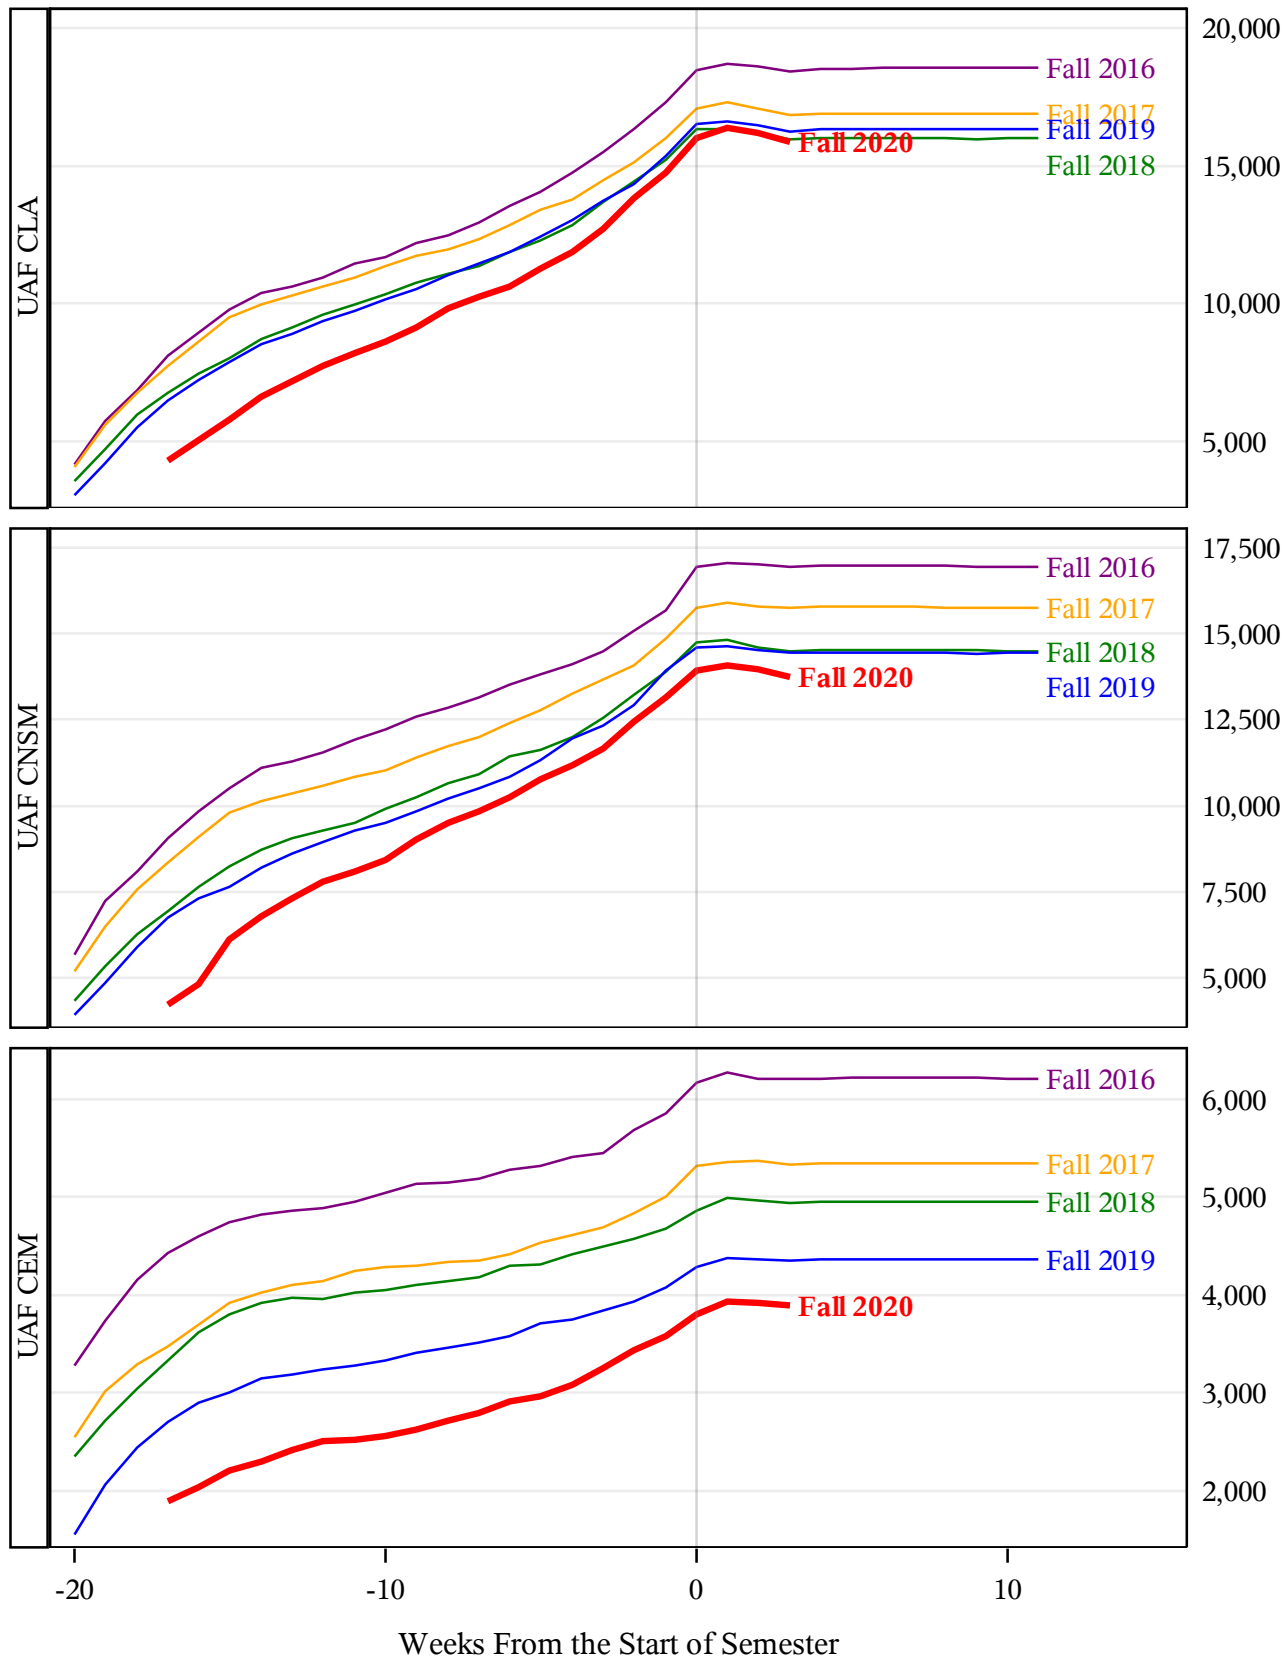

**University of Alaska Fairbanks - Early Semester Report  
 Student Credit Hours Generated by Registration Week  
 Fall 2016 - Fall 2020**

**University of Alaska Fairbanks - Early Semester Report  
 Student Credit Hours Generated by Registration Week  
 Fall 2016 - Fall 2020**