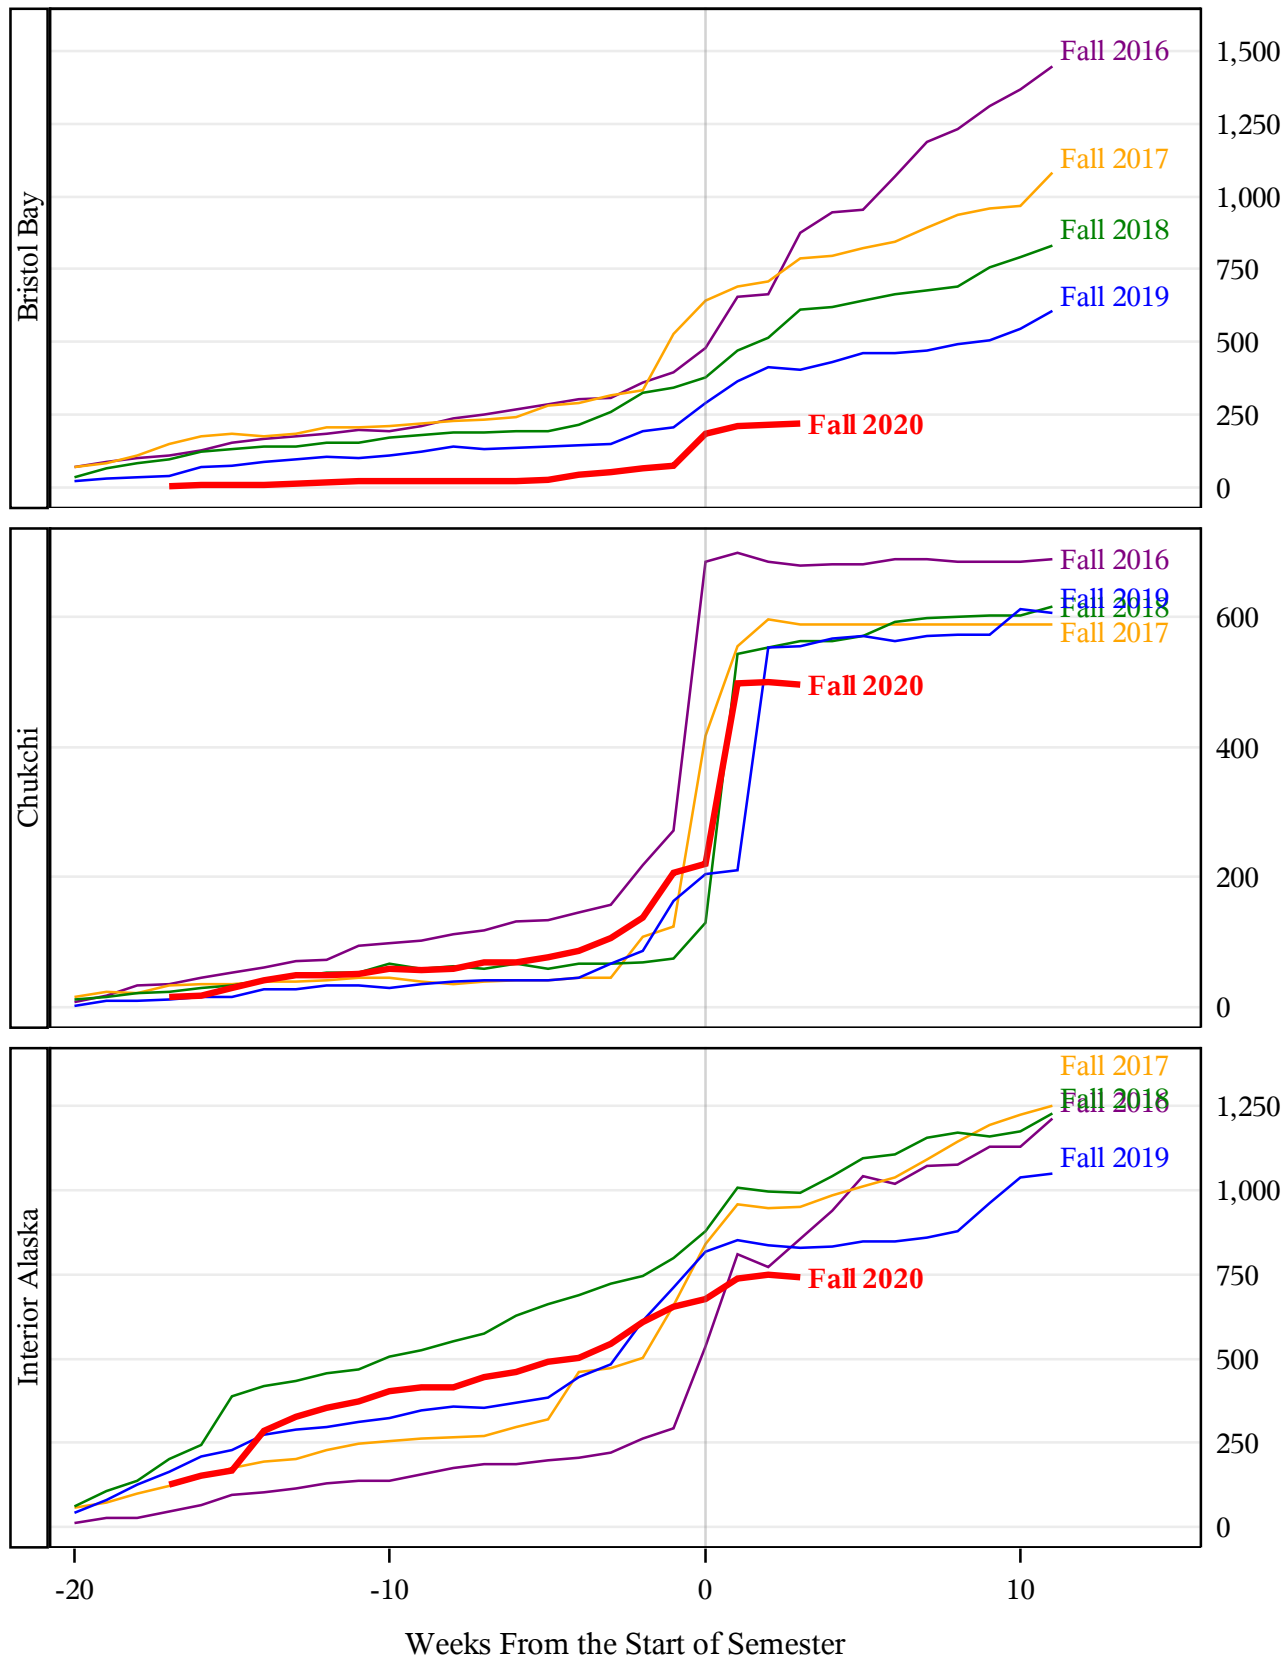

**University of Alaska Fairbanks - Early Semester Report  
 Student Credit Hours Generated by Registration Week  
 Fall 2016 - Fall 2020**

**University of Alaska Fairbanks - Early Semester Report  
 Student Credit Hours Generated by Registration Week  
 Fall 2016 - Fall 2020**