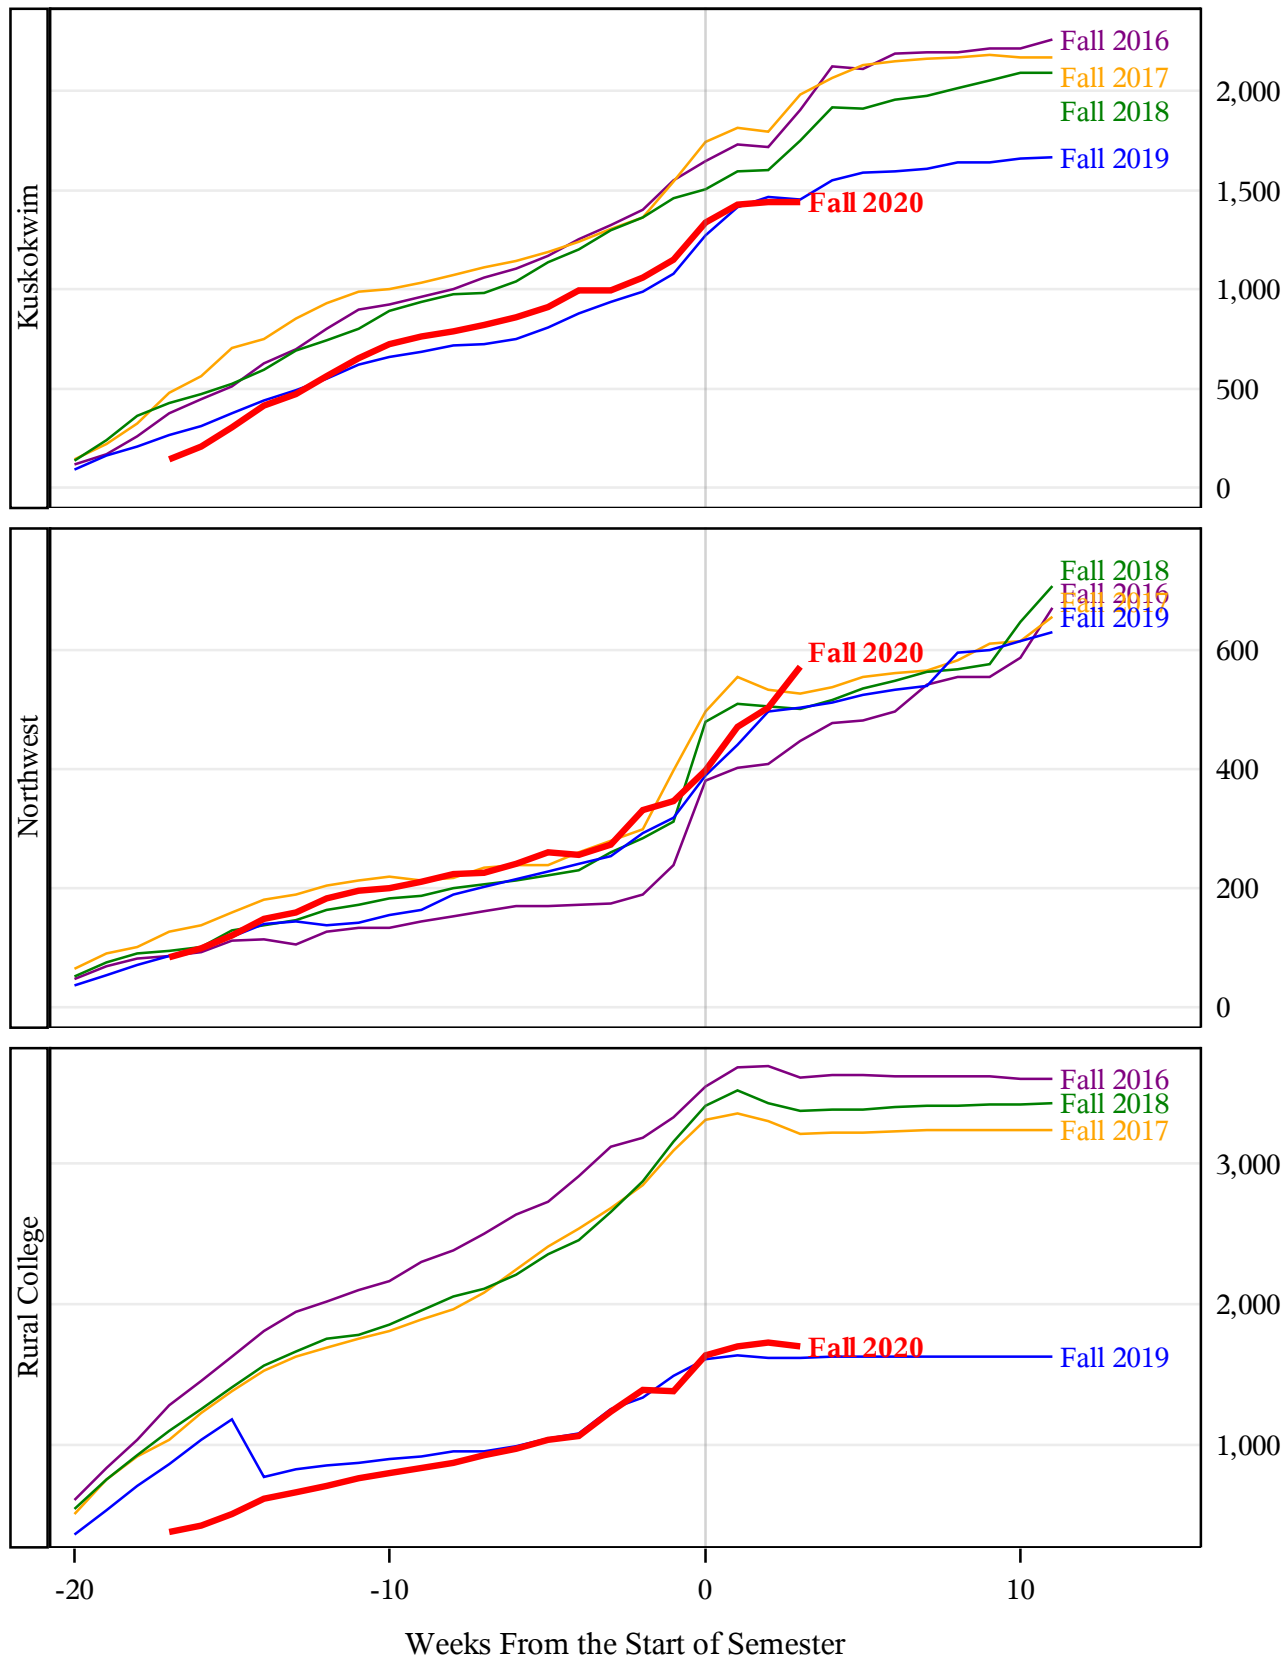

**University of Alaska Fairbanks - Early Semester Report  
 Student Credit Hours Generated by Registration Week  
 Fall 2016 - Fall 2020**

**University of Alaska Fairbanks - Early Semester Report  
 Student Credit Hours Generated by Registration Week  
 Fall 2016 - Fall 2020**