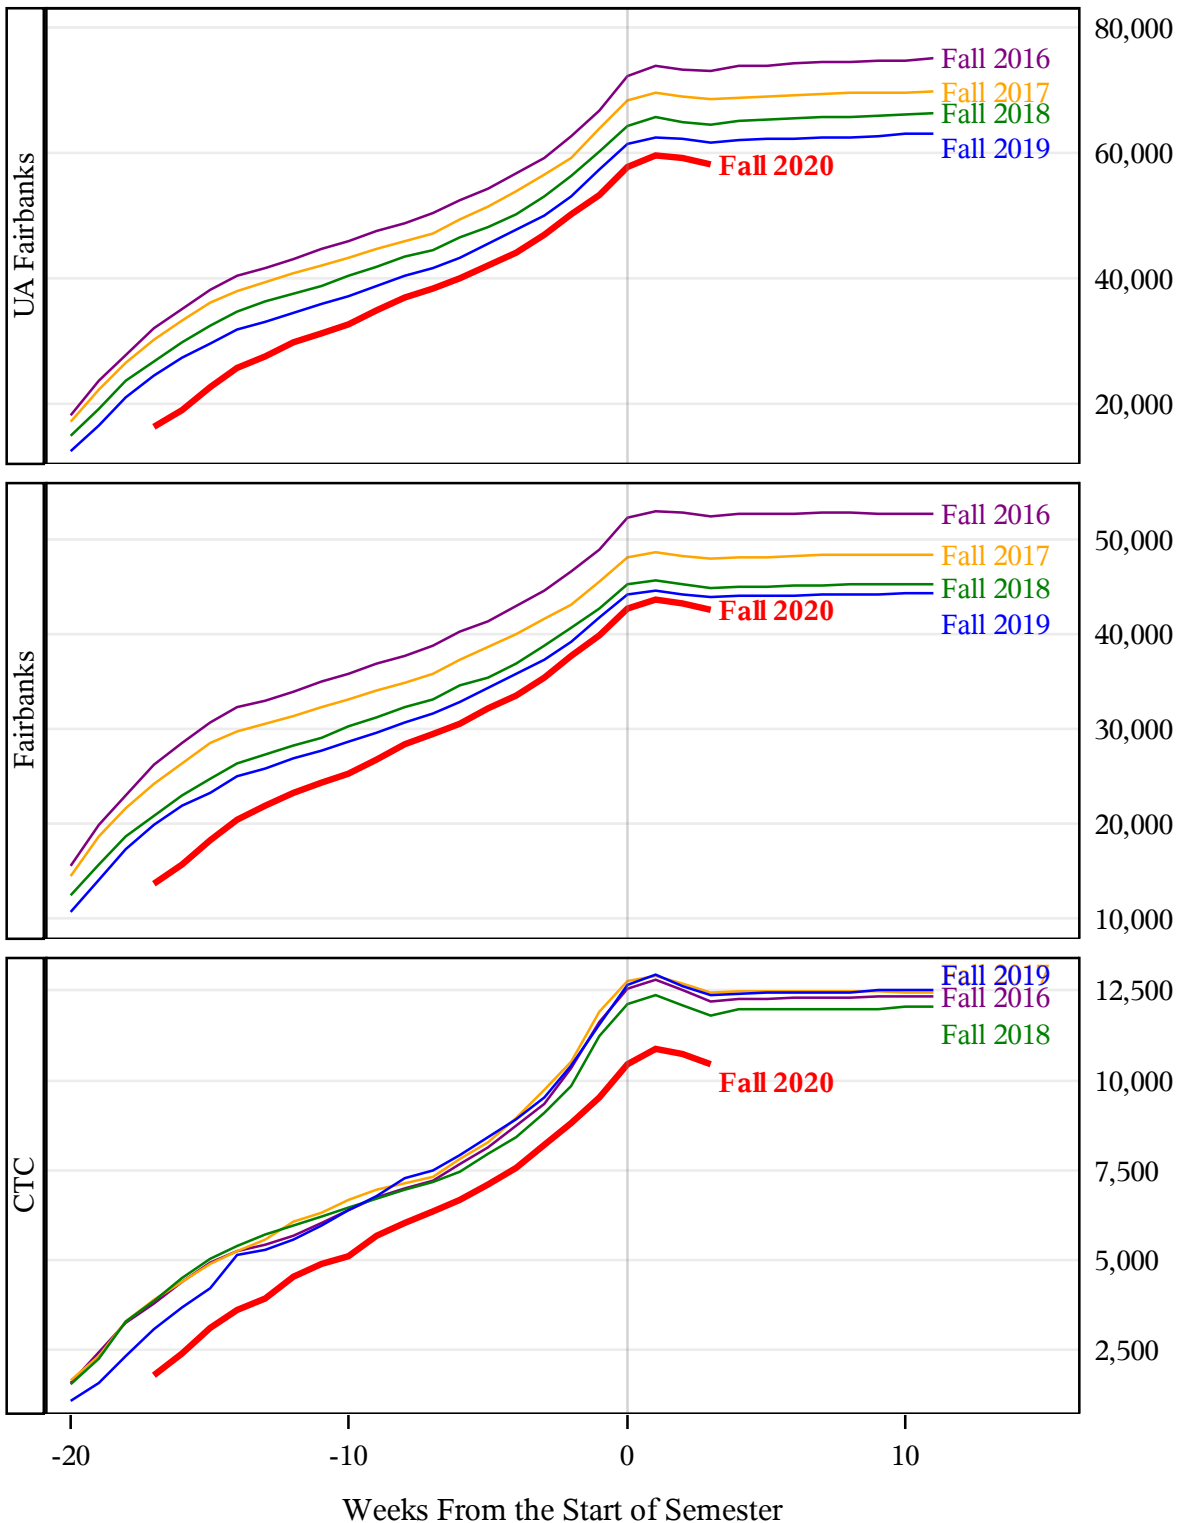

**University of Alaska Fairbanks - Early Semester Report  
 Student Credit Hours Generated by Registration Week  
 Fall 2016 - Fall 2020**

**University of Alaska Fairbanks - Early Semester Report  
 Student Credit Hours Generated by Registration Week  
 Fall 2016 - Fall 2020**