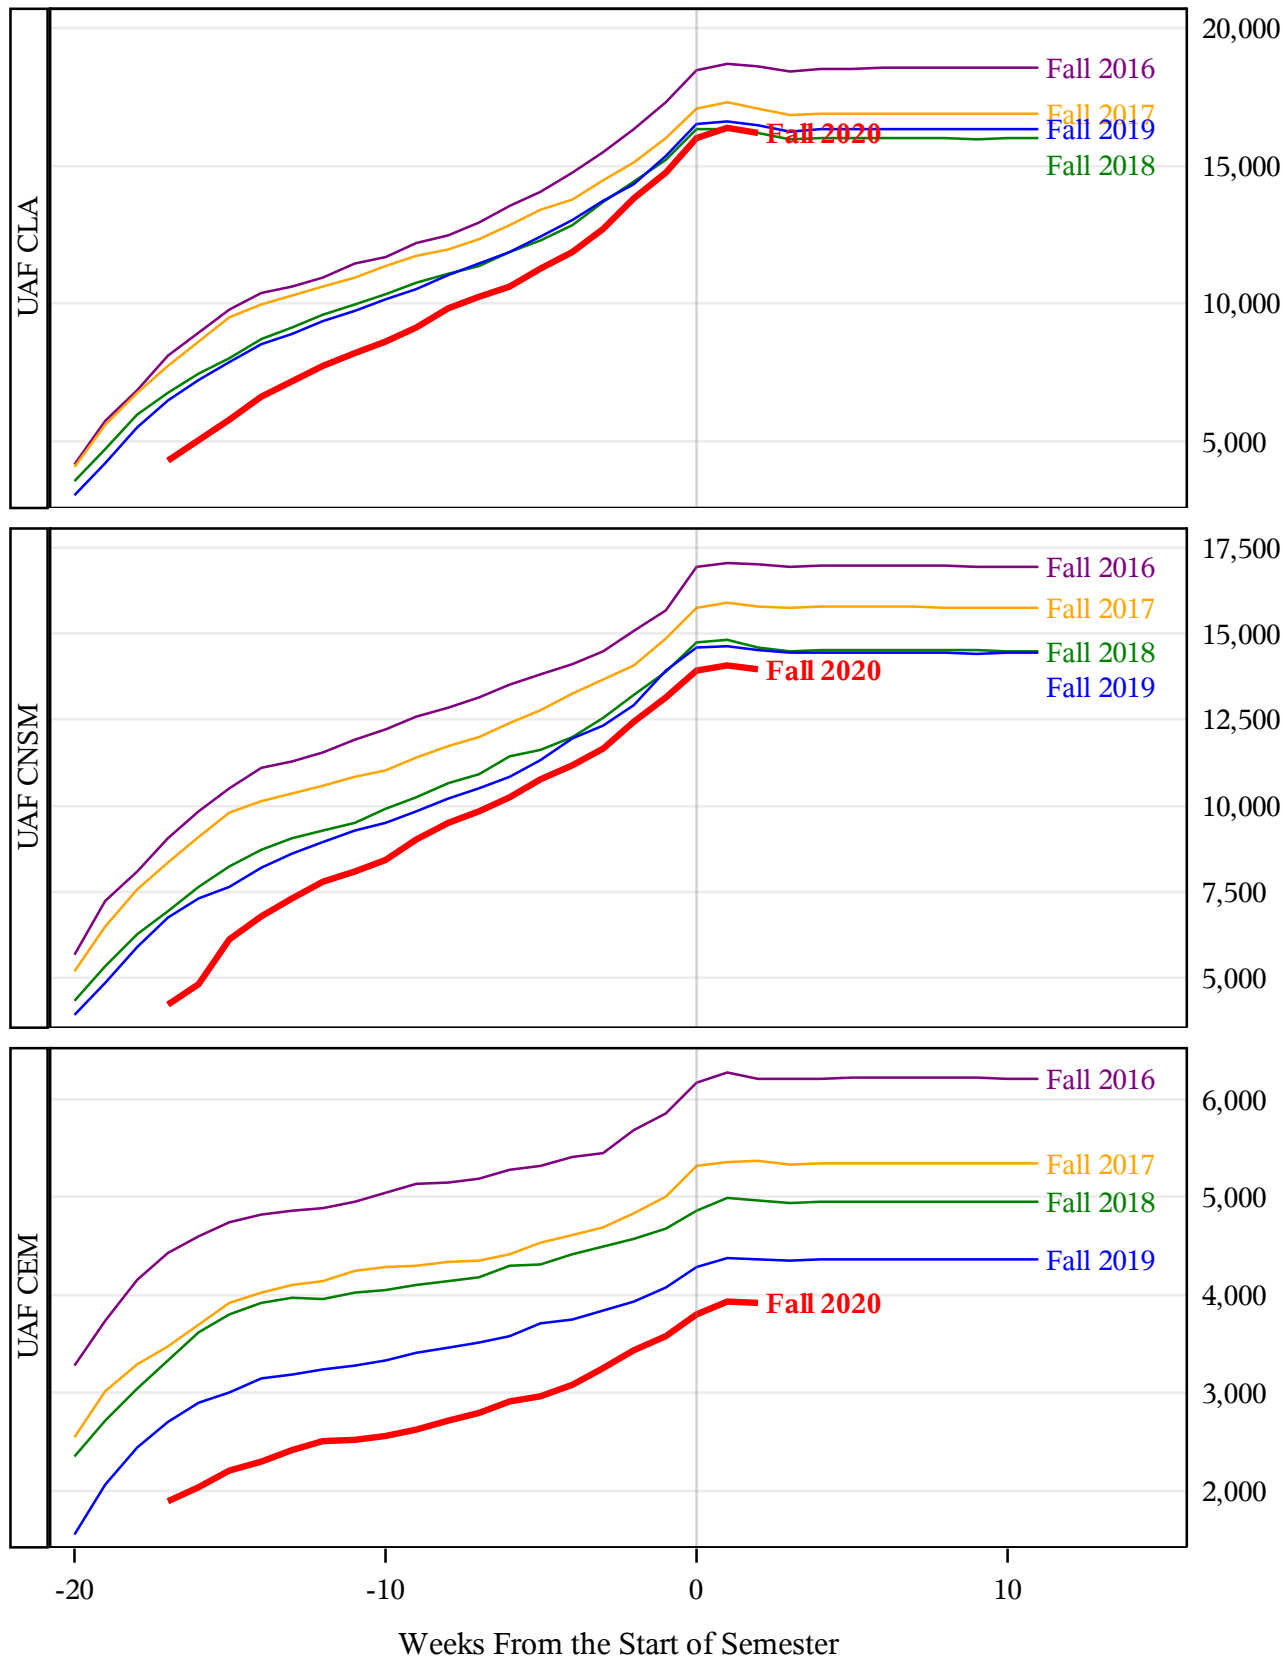

**University of Alaska Fairbanks - Early Semester Report  
 Student Credit Hours Generated by Registration Week  
 Fall 2016 - Fall 2020**

**University of Alaska Fairbanks - Early Semester Report  
 Student Credit Hours Generated by Registration Week  
 Fall 2016 - Fall 2020**