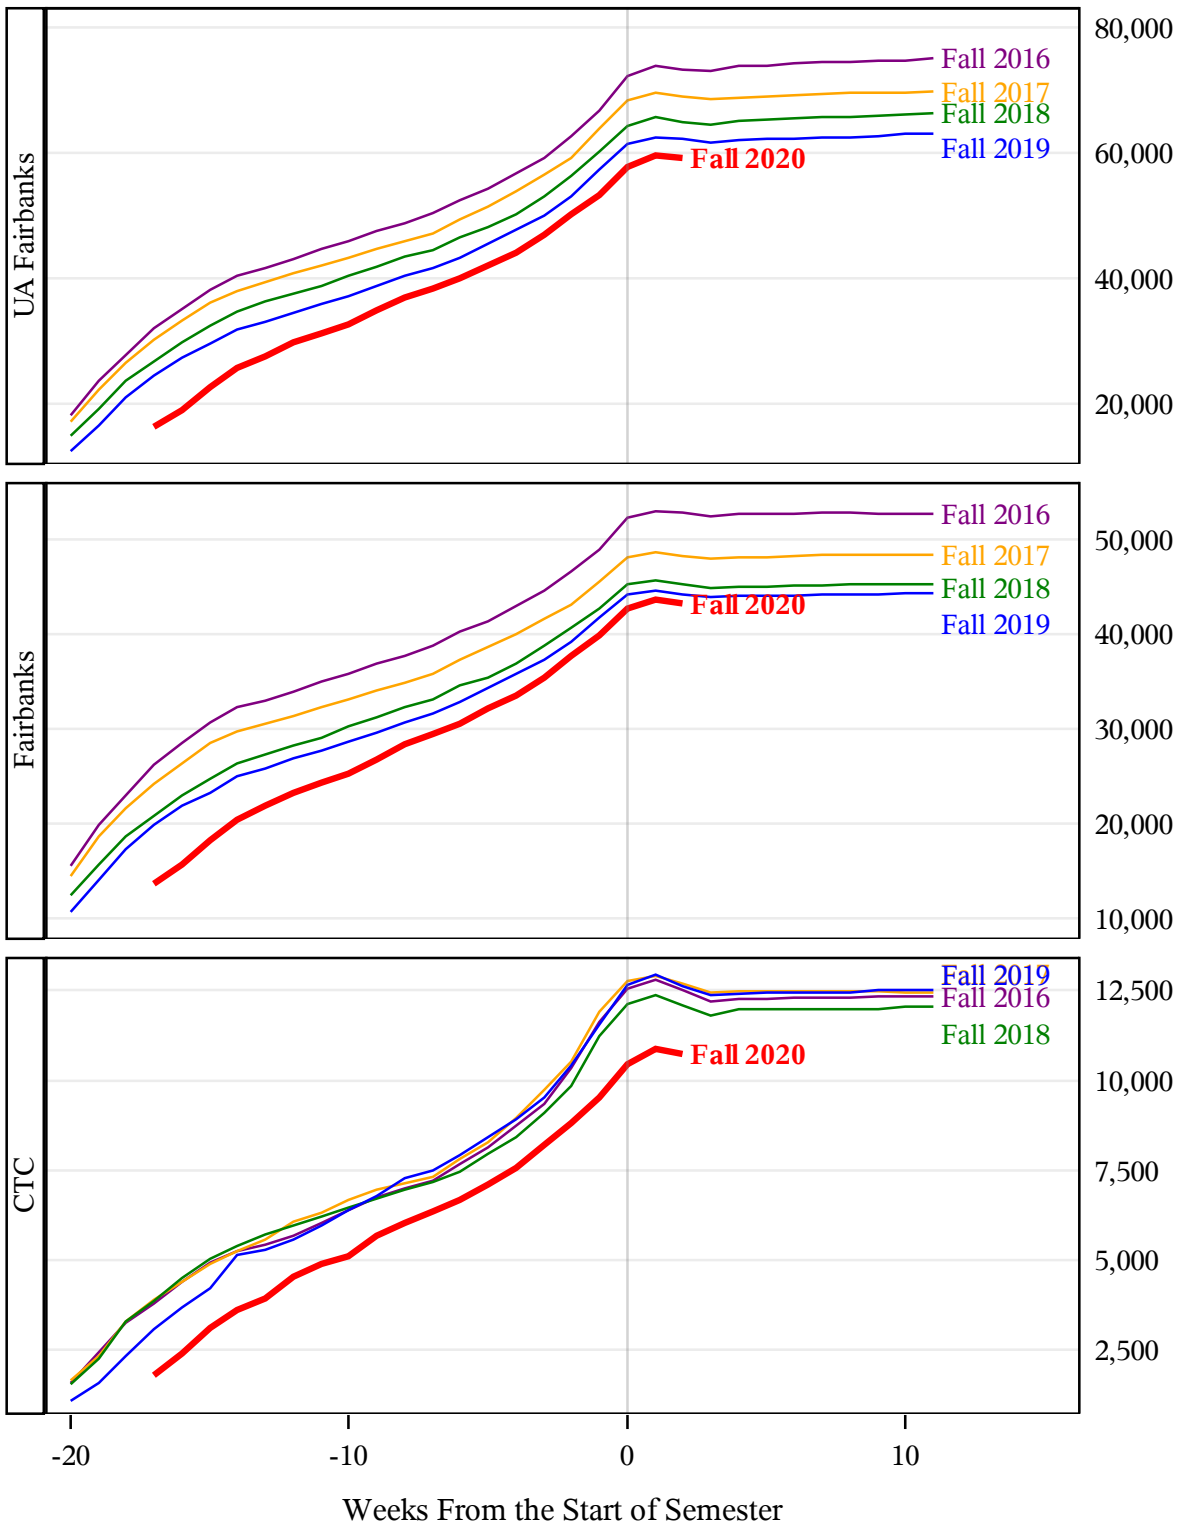

**University of Alaska Fairbanks - Early Semester Report  
 Student Credit Hours Generated by Registration Week  
 Fall 2016 - Fall 2020**

**University of Alaska Fairbanks - Early Semester Report  
 Student Credit Hours Generated by Registration Week  
 Fall 2016 - Fall 2020**

*University of Alaska Fairbanks - Early Semester Report  
 Student Credit Hours Generated by Registration Week  
 Fall 2016 - Fall 2020*