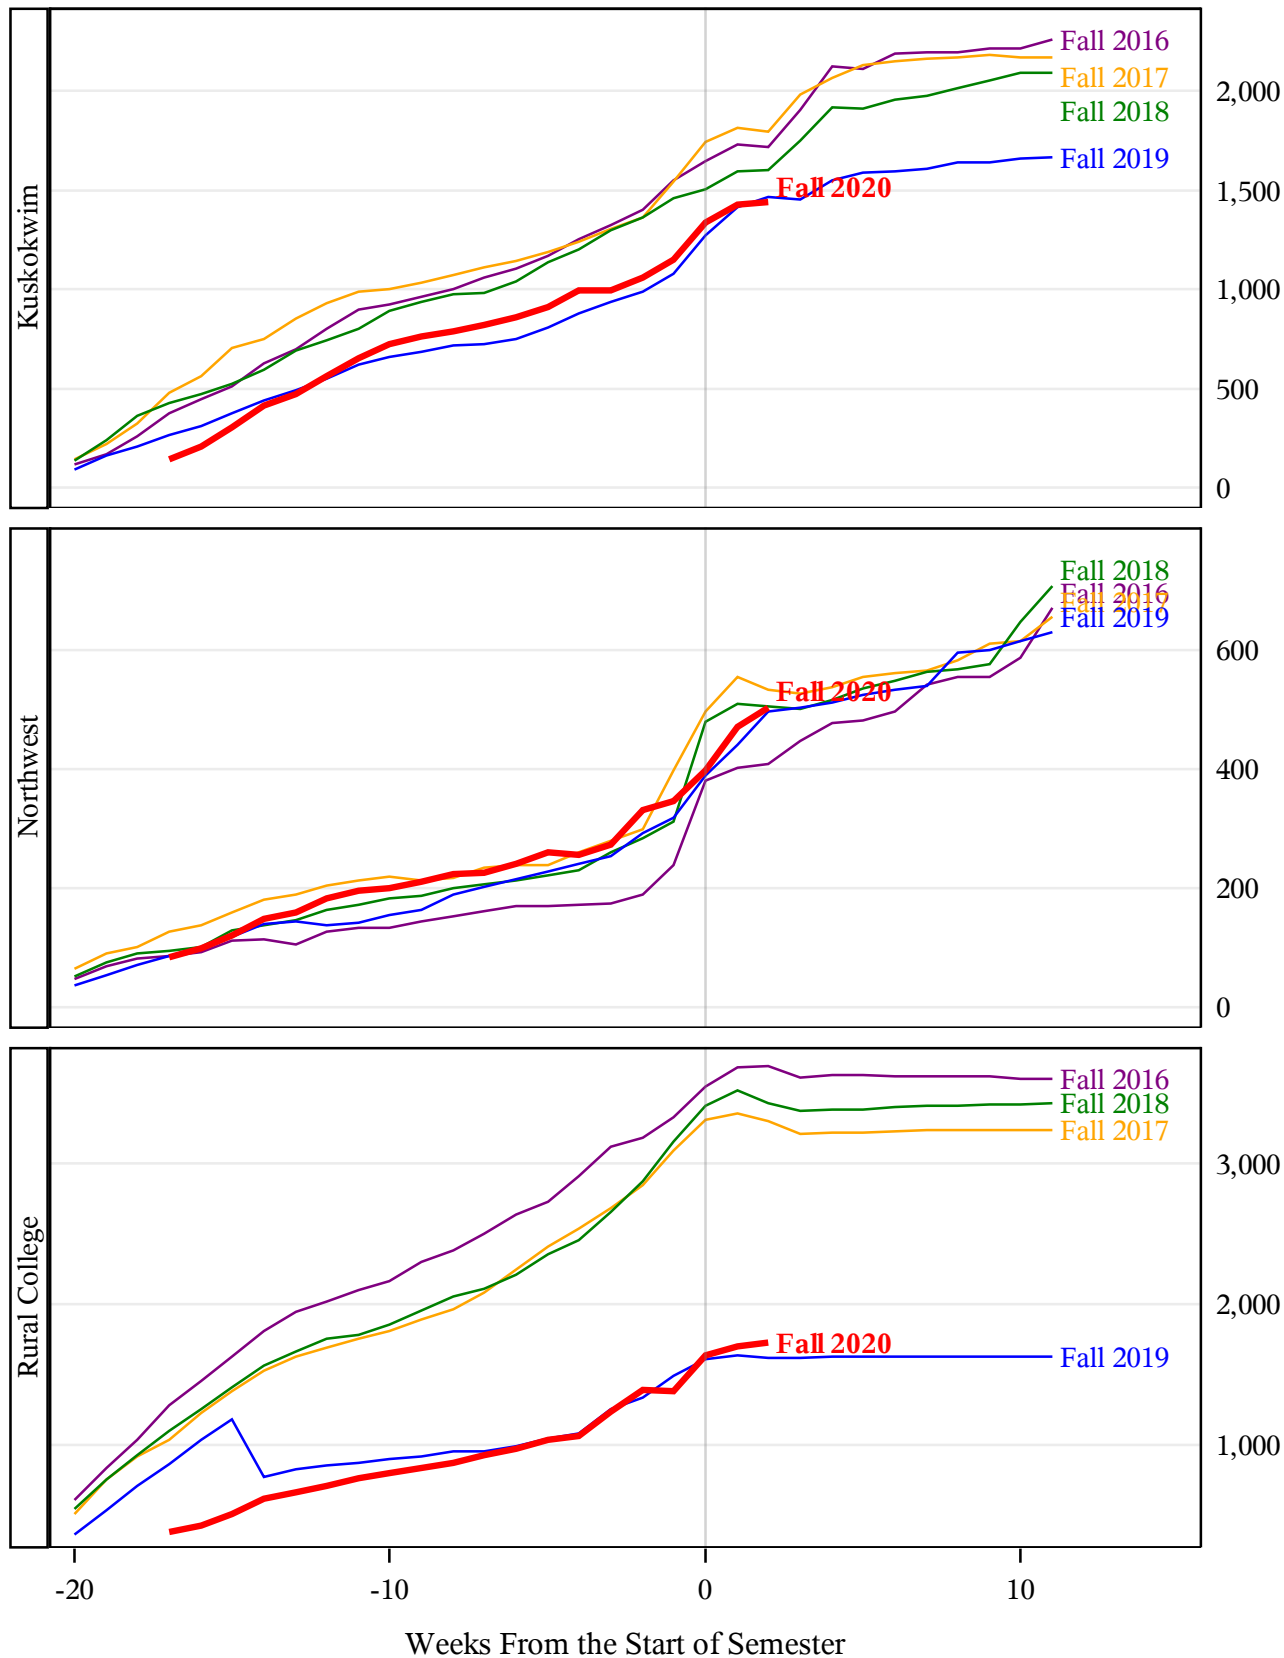

**University of Alaska Fairbanks - Early Semester Report  
 Student Credit Hours Generated by Registration Week  
 Fall 2016 - Fall 2020**

**University of Alaska Fairbanks - Early Semester Report  
 Student Credit Hours Generated by Registration Week  
 Fall 2016 - Fall 2020**