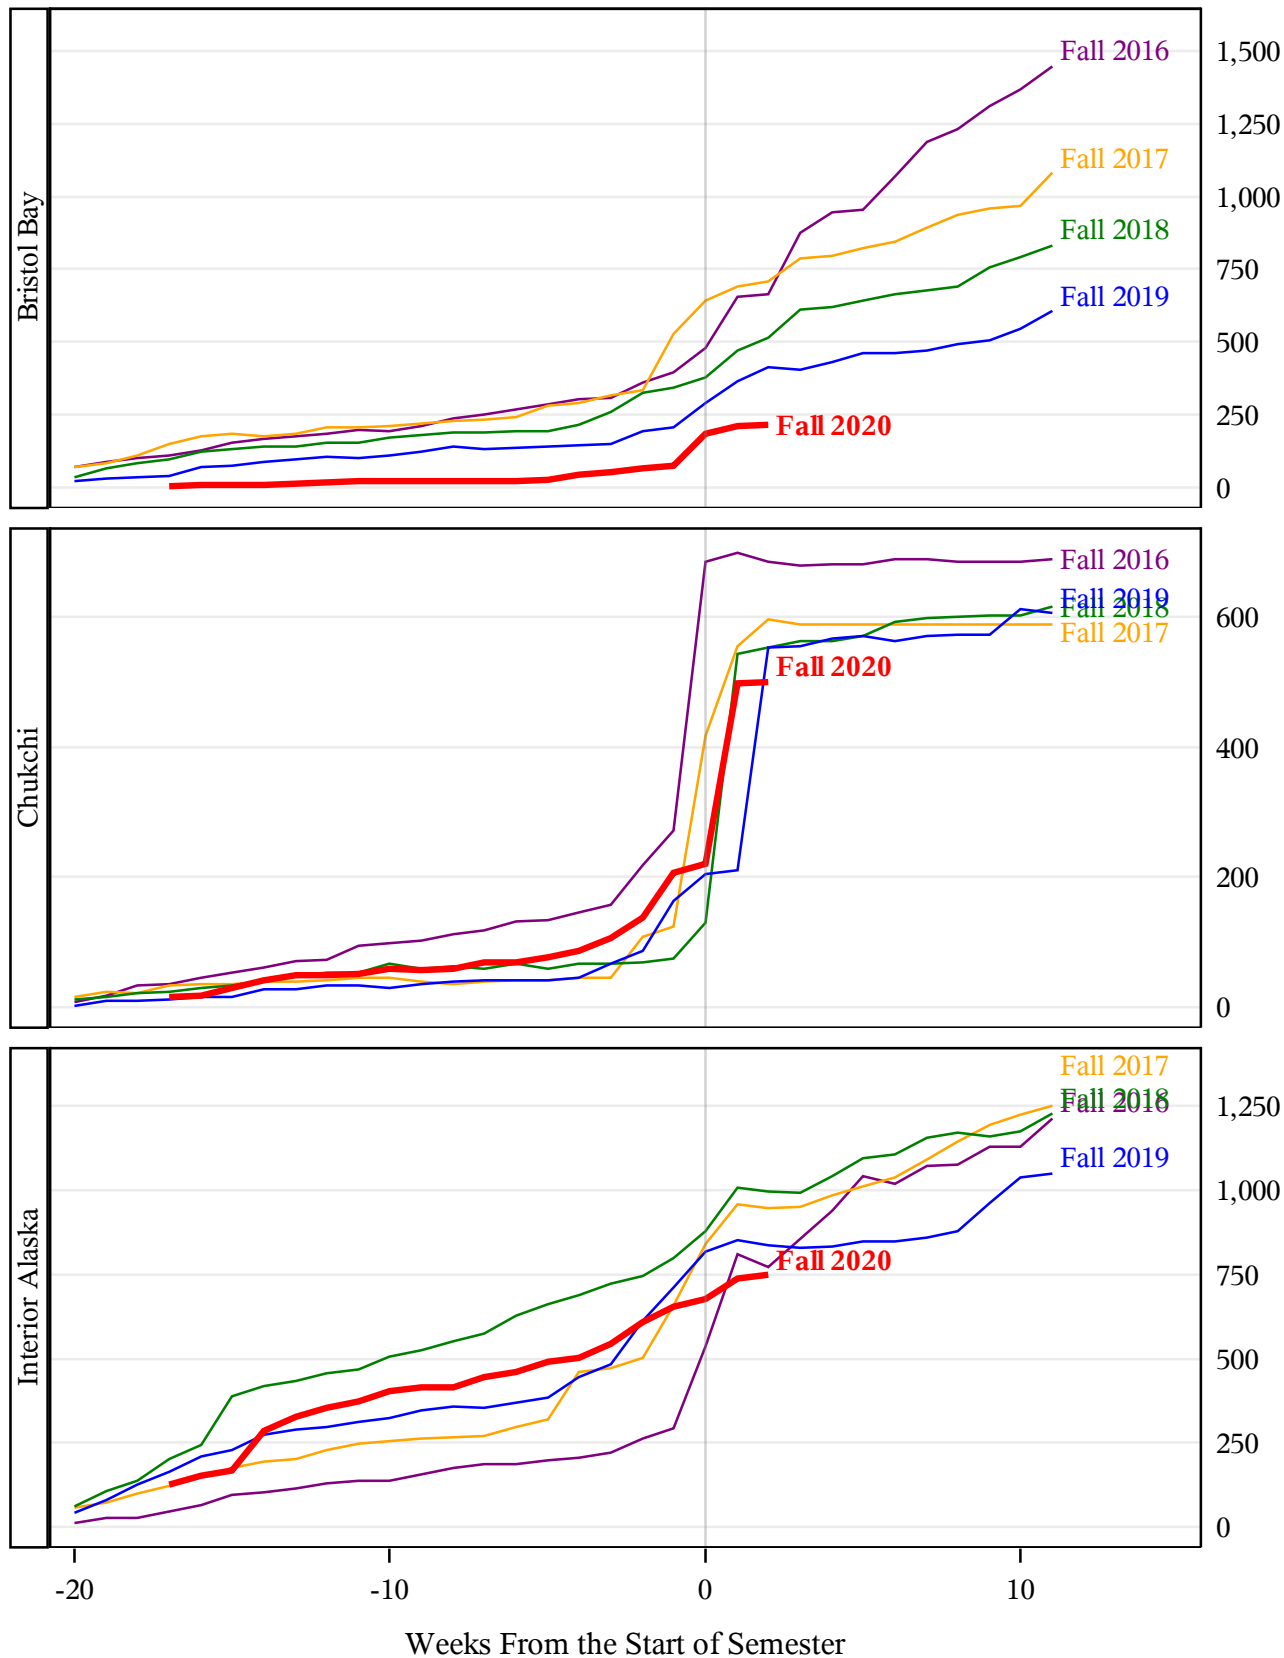

**University of Alaska Fairbanks - Early Semester Report  
 Student Credit Hours Generated by Registration Week  
 Fall 2016 - Fall 2020**

**University of Alaska Fairbanks - Early Semester Report  
 Student Credit Hours Generated by Registration Week  
 Fall 2016 - Fall 2020**