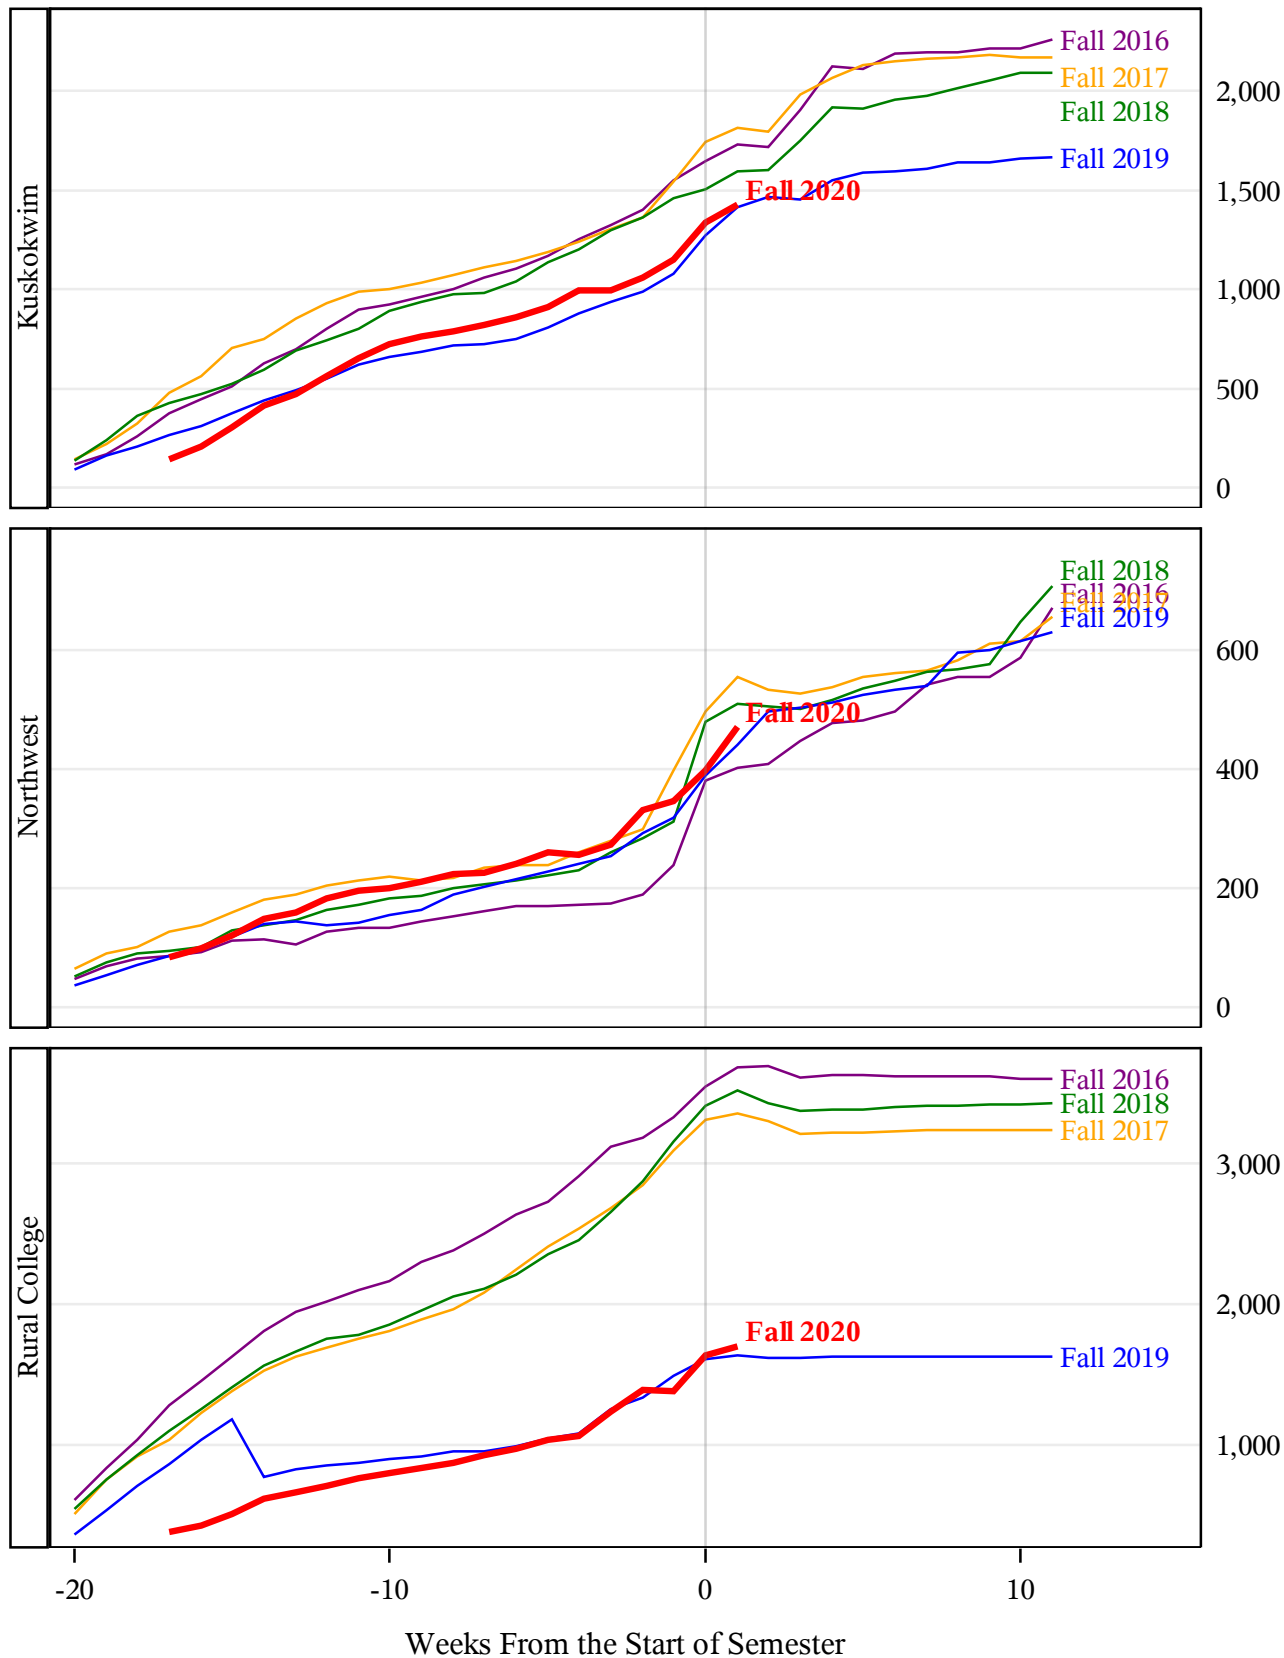

**University of Alaska Fairbanks - Early Semester Report  
 Student Credit Hours Generated by Registration Week  
 Fall 2016 - Fall 2020**

**University of Alaska Fairbanks - Early Semester Report  
 Student Credit Hours Generated by Registration Week  
 Fall 2016 - Fall 2020**

**University of Alaska Fairbanks - Early Semester Report  
 Student Credit Hours Generated by Registration Week  
 Fall 2016 - Fall 2020**

*University of Alaska Fairbanks - Early Semester Report  
 Student Credit Hours Generated by Registration Week  
 Fall 2016 - Fall 2020*