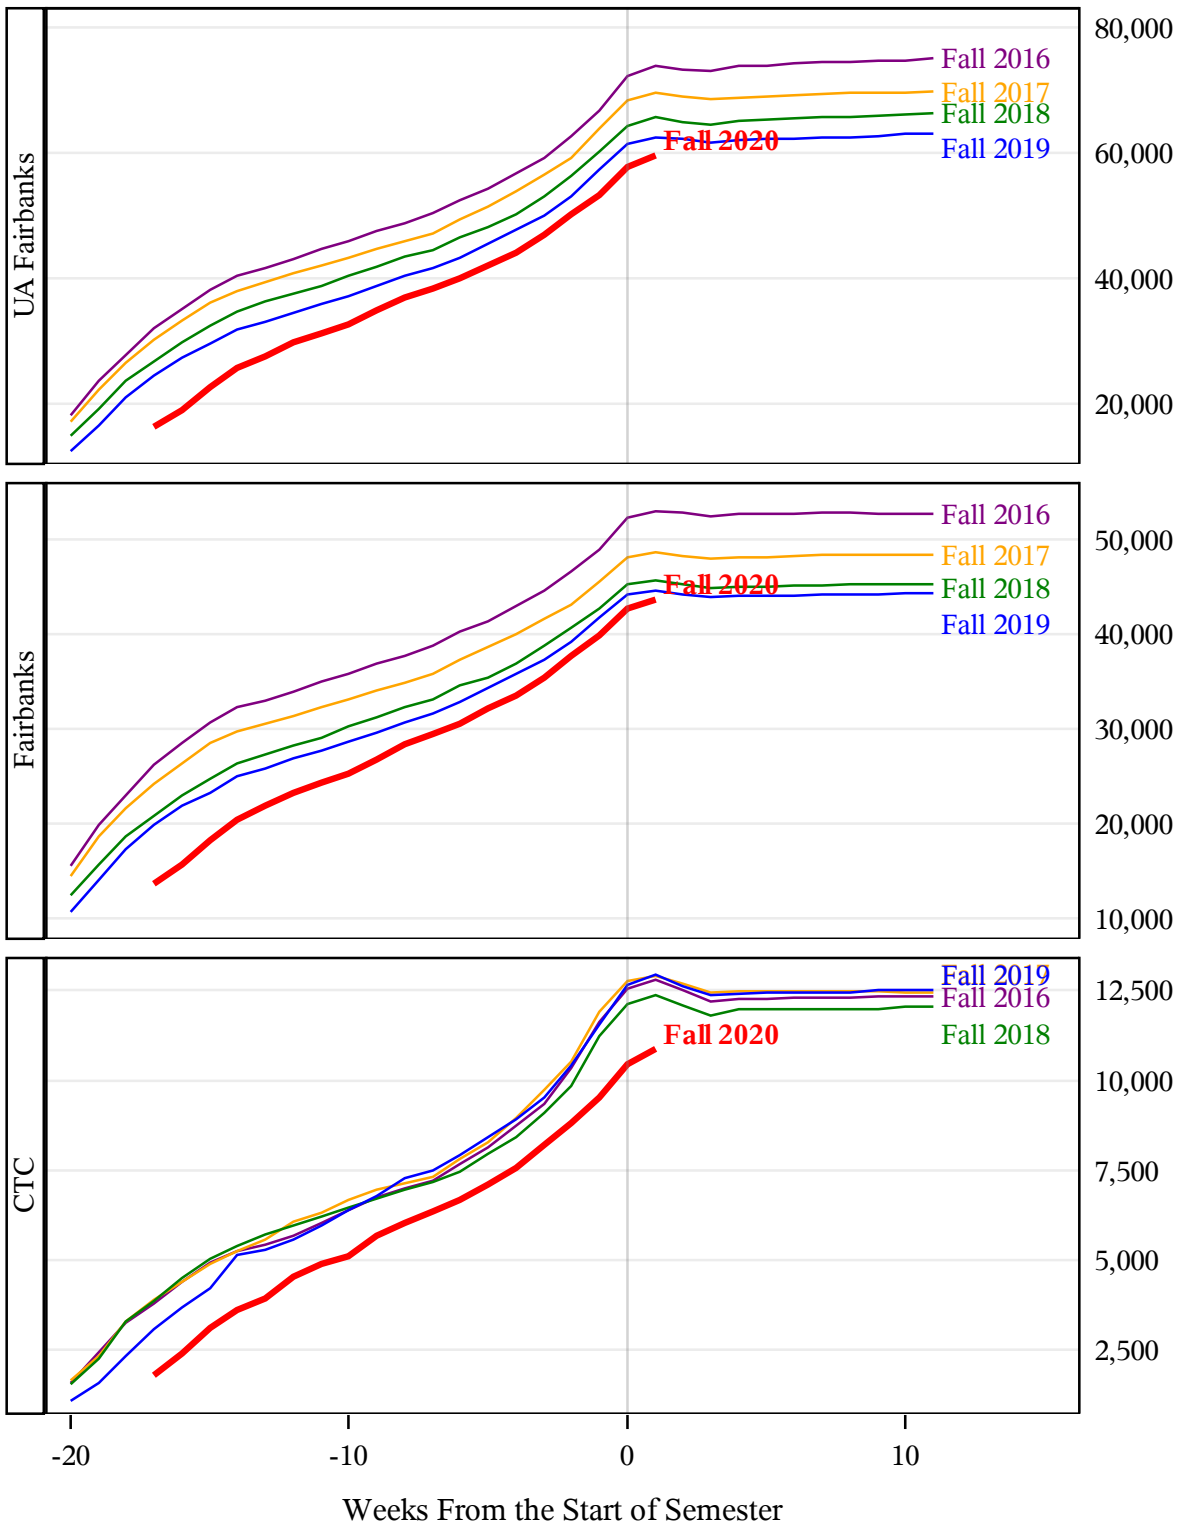

**University of Alaska Fairbanks - Early Semester Report  
 Student Credit Hours Generated by Registration Week  
 Fall 2016 - Fall 2020**

**University of Alaska Fairbanks - Early Semester Report  
 Student Credit Hours Generated by Registration Week  
 Fall 2016 - Fall 2020**

**University of Alaska Fairbanks - Early Semester Report  
 Student Credit Hours Generated by Registration Week  
 Fall 2016 - Fall 2020**

*University of Alaska Fairbanks - Early Semester Report  
 Student Credit Hours Generated by Registration Week  
 Fall 2016 - Fall 2020*