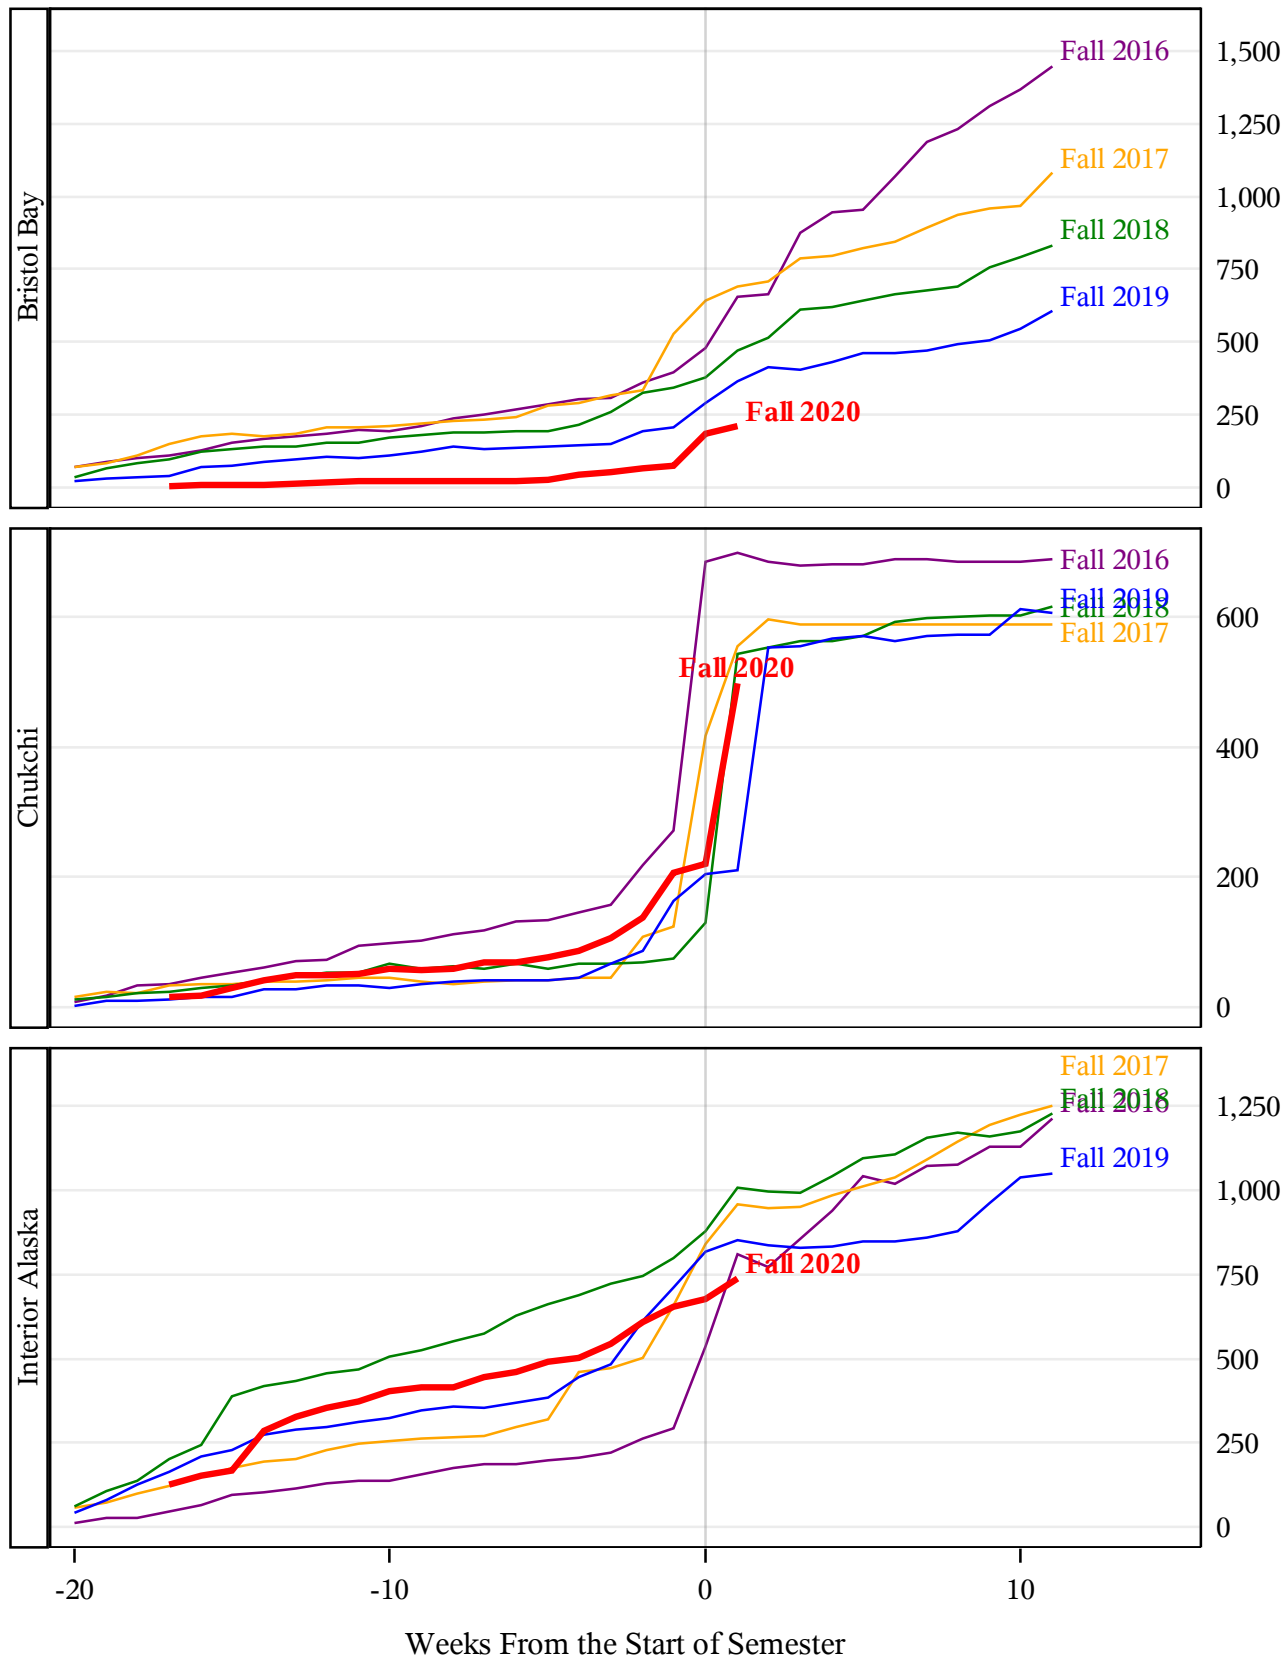

**University of Alaska Fairbanks - Early Semester Report  
 Student Credit Hours Generated by Registration Week  
 Fall 2016 - Fall 2020**

**University of Alaska Fairbanks - Early Semester Report  
 Student Credit Hours Generated by Registration Week  
 Fall 2016 - Fall 2020**

**University of Alaska Fairbanks - Early Semester Report  
 Student Credit Hours Generated by Registration Week  
 Fall 2016 - Fall 2020**

*University of Alaska Fairbanks - Early Semester Report  
 Student Credit Hours Generated by Registration Week  
 Fall 2016 - Fall 2020*