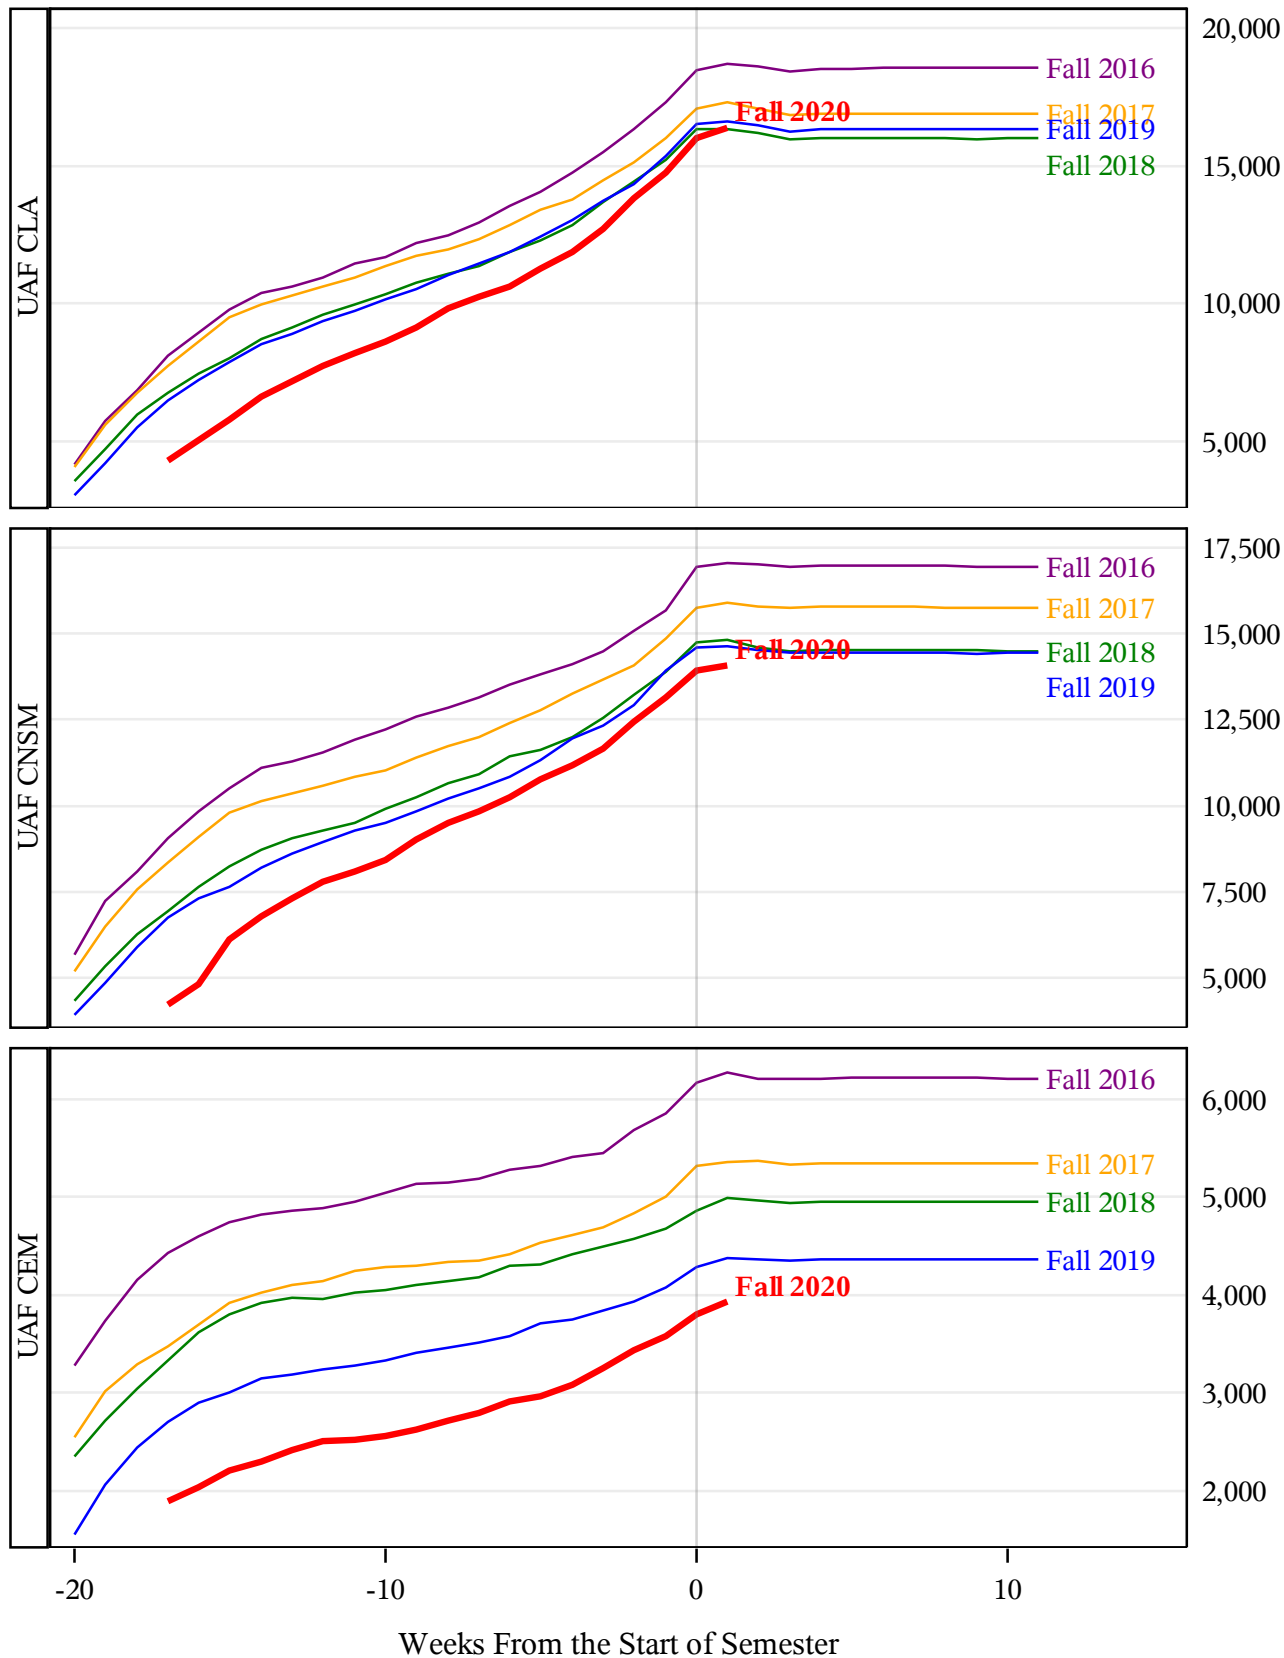

**University of Alaska Fairbanks - Early Semester Report  
 Student Credit Hours Generated by Registration Week  
 Fall 2016 - Fall 2020**

**University of Alaska Fairbanks - Early Semester Report  
 Student Credit Hours Generated by Registration Week  
 Fall 2016 - Fall 2020**

**University of Alaska Fairbanks - Early Semester Report  
 Student Credit Hours Generated by Registration Week  
 Fall 2016 - Fall 2020**

*University of Alaska Fairbanks - Early Semester Report  
 Student Credit Hours Generated by Registration Week  
 Fall 2016 - Fall 2020*