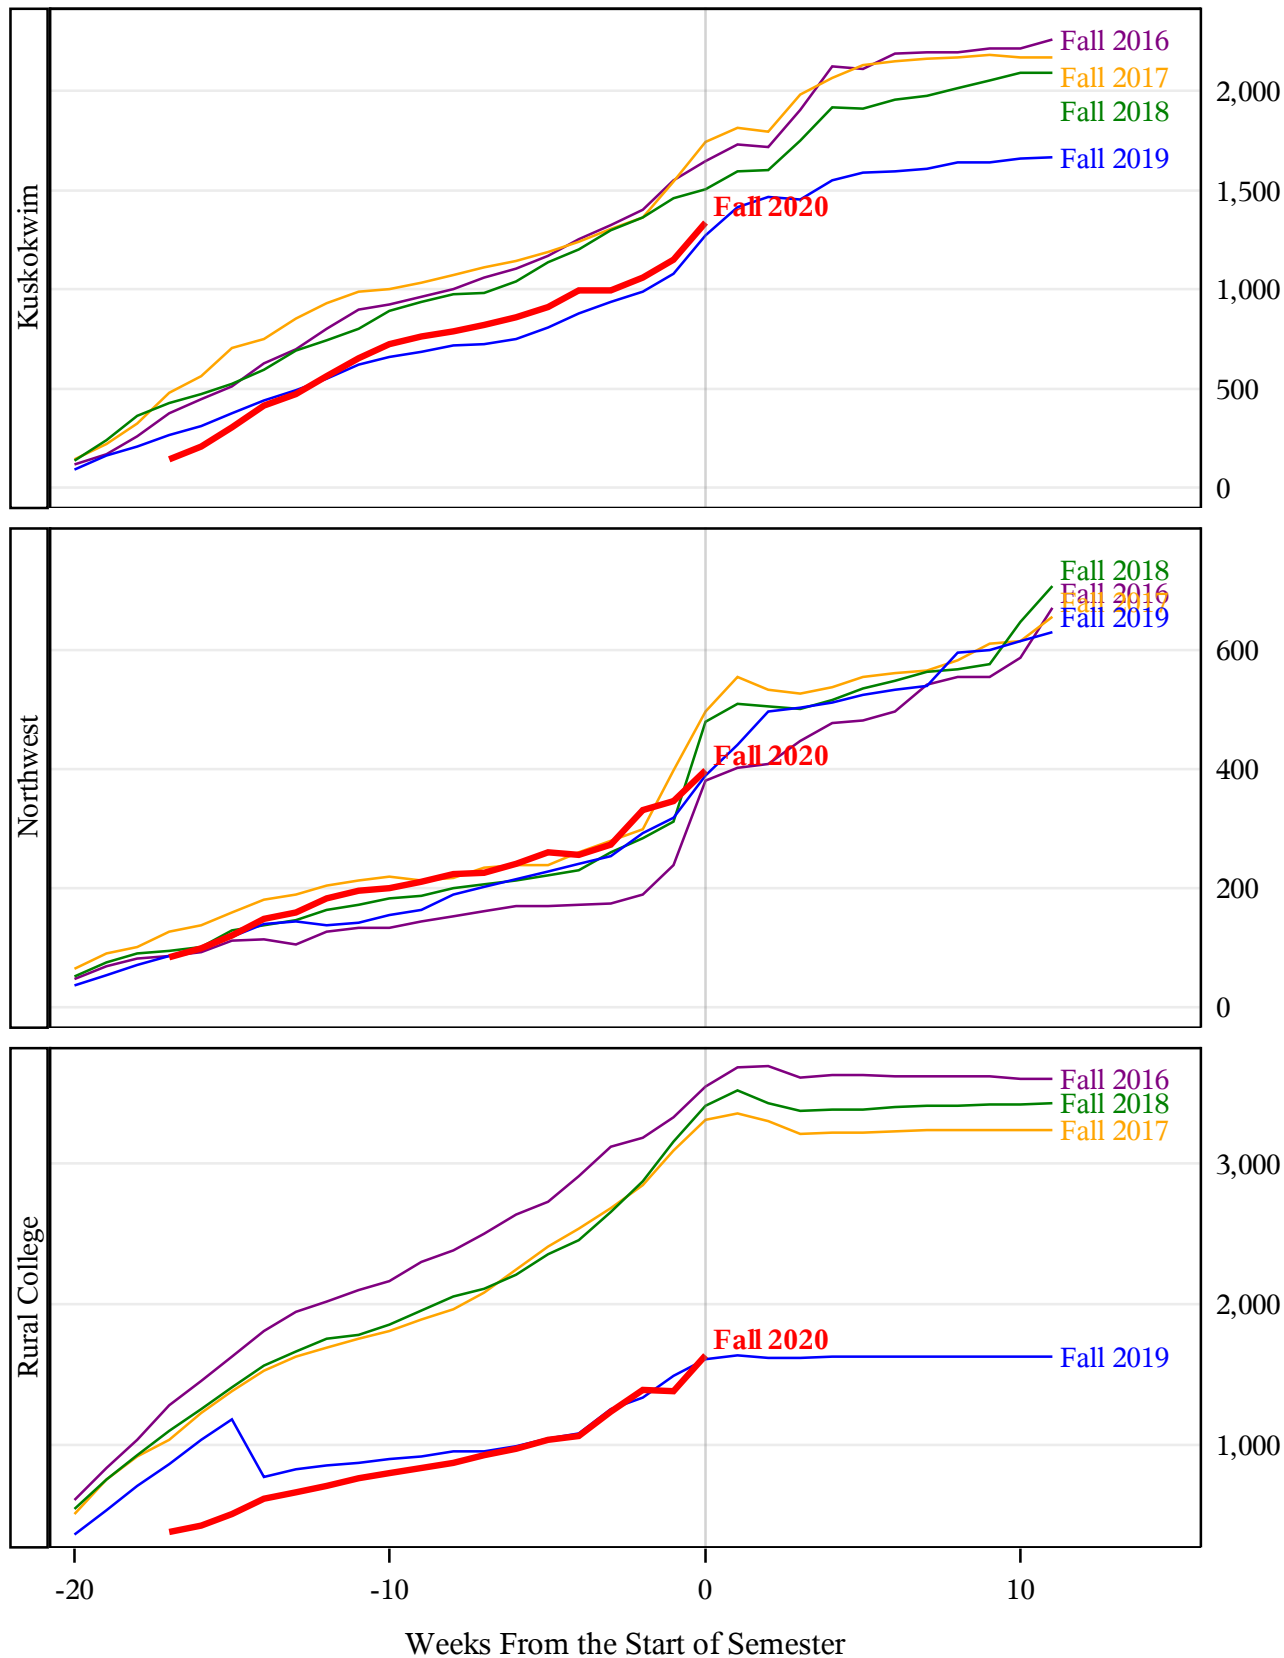

**University of Alaska Fairbanks - Early Semester Report
 Student Credit Hours Generated by Registration Week
 Fall 2016 - Fall 2020**

**University of Alaska Fairbanks - Early Semester Report
 Student Credit Hours Generated by Registration Week
 Fall 2016 - Fall 2020**