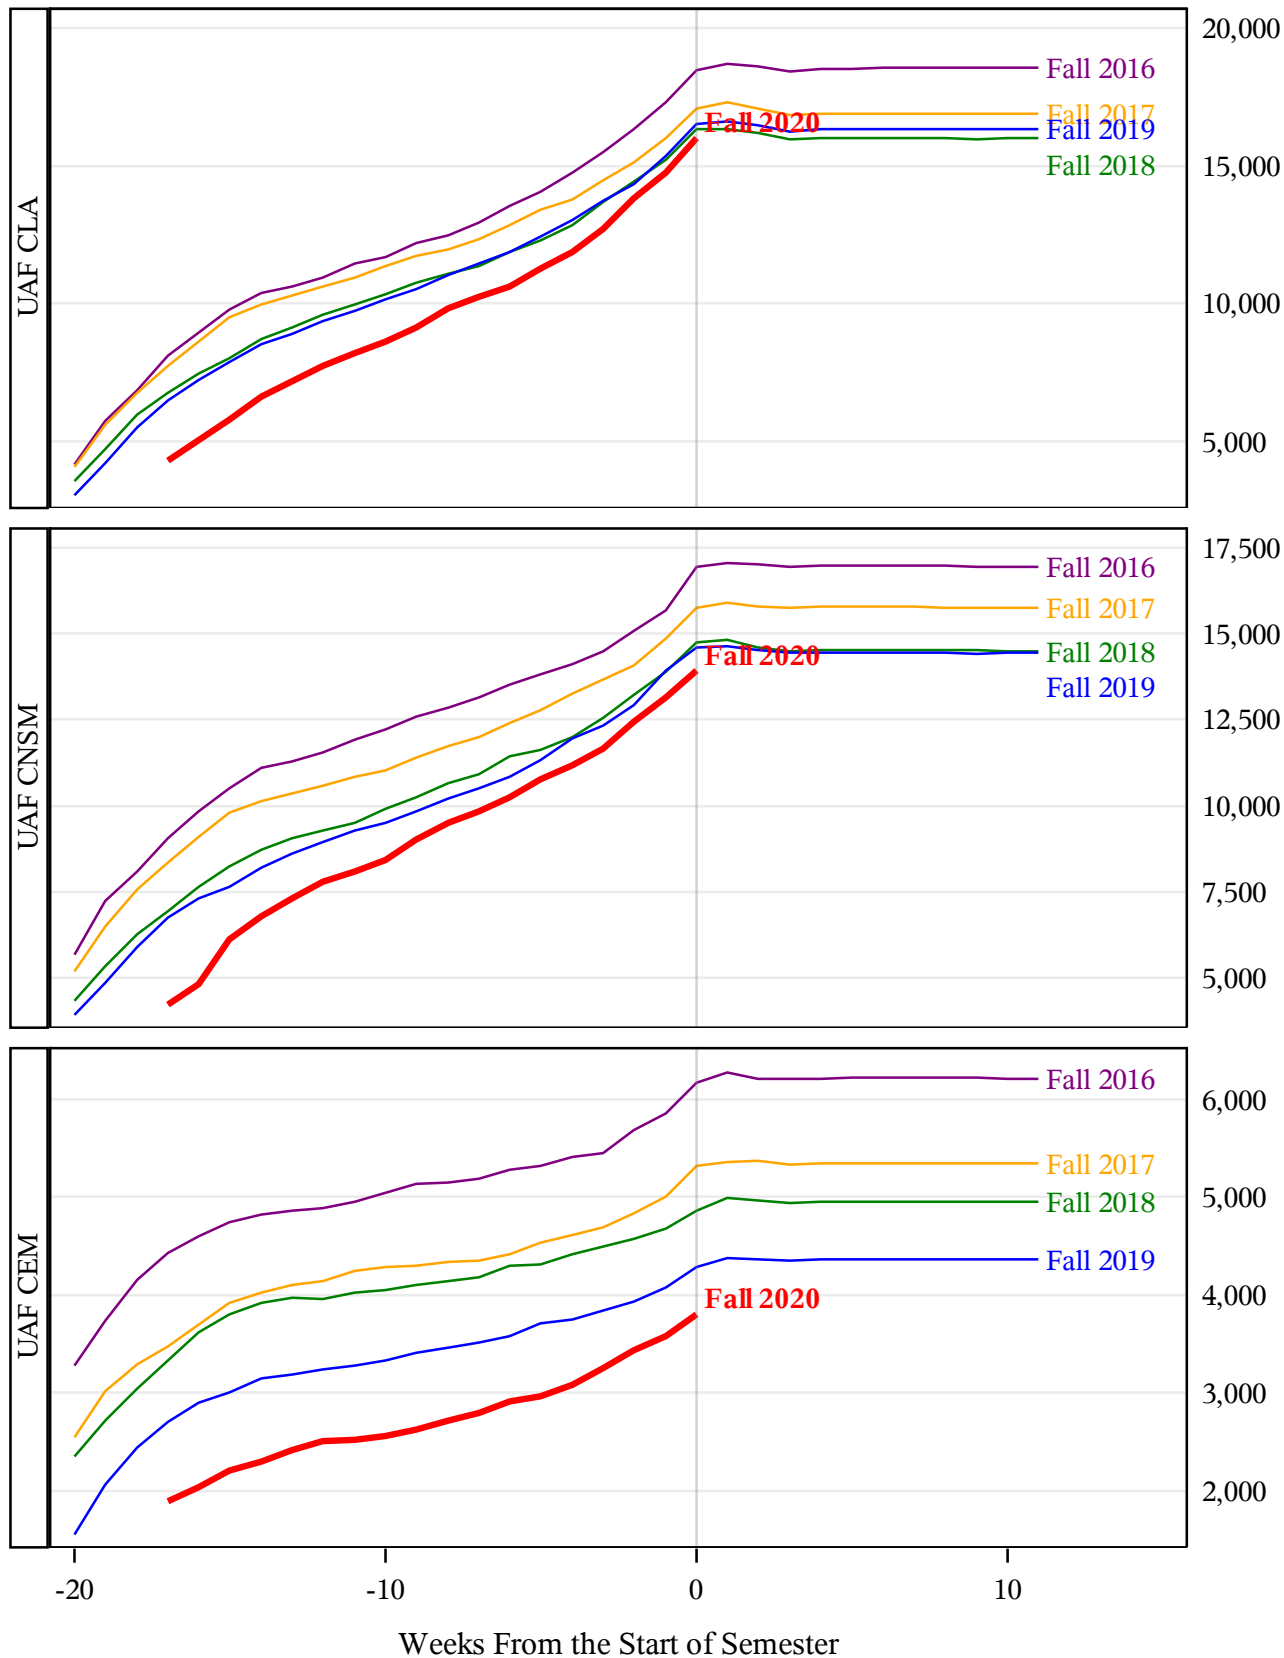

**University of Alaska Fairbanks - Early Semester Report
 Student Credit Hours Generated by Registration Week
 Fall 2016 - Fall 2020**

**University of Alaska Fairbanks - Early Semester Report
 Student Credit Hours Generated by Registration Week
 Fall 2016 - Fall 2020**