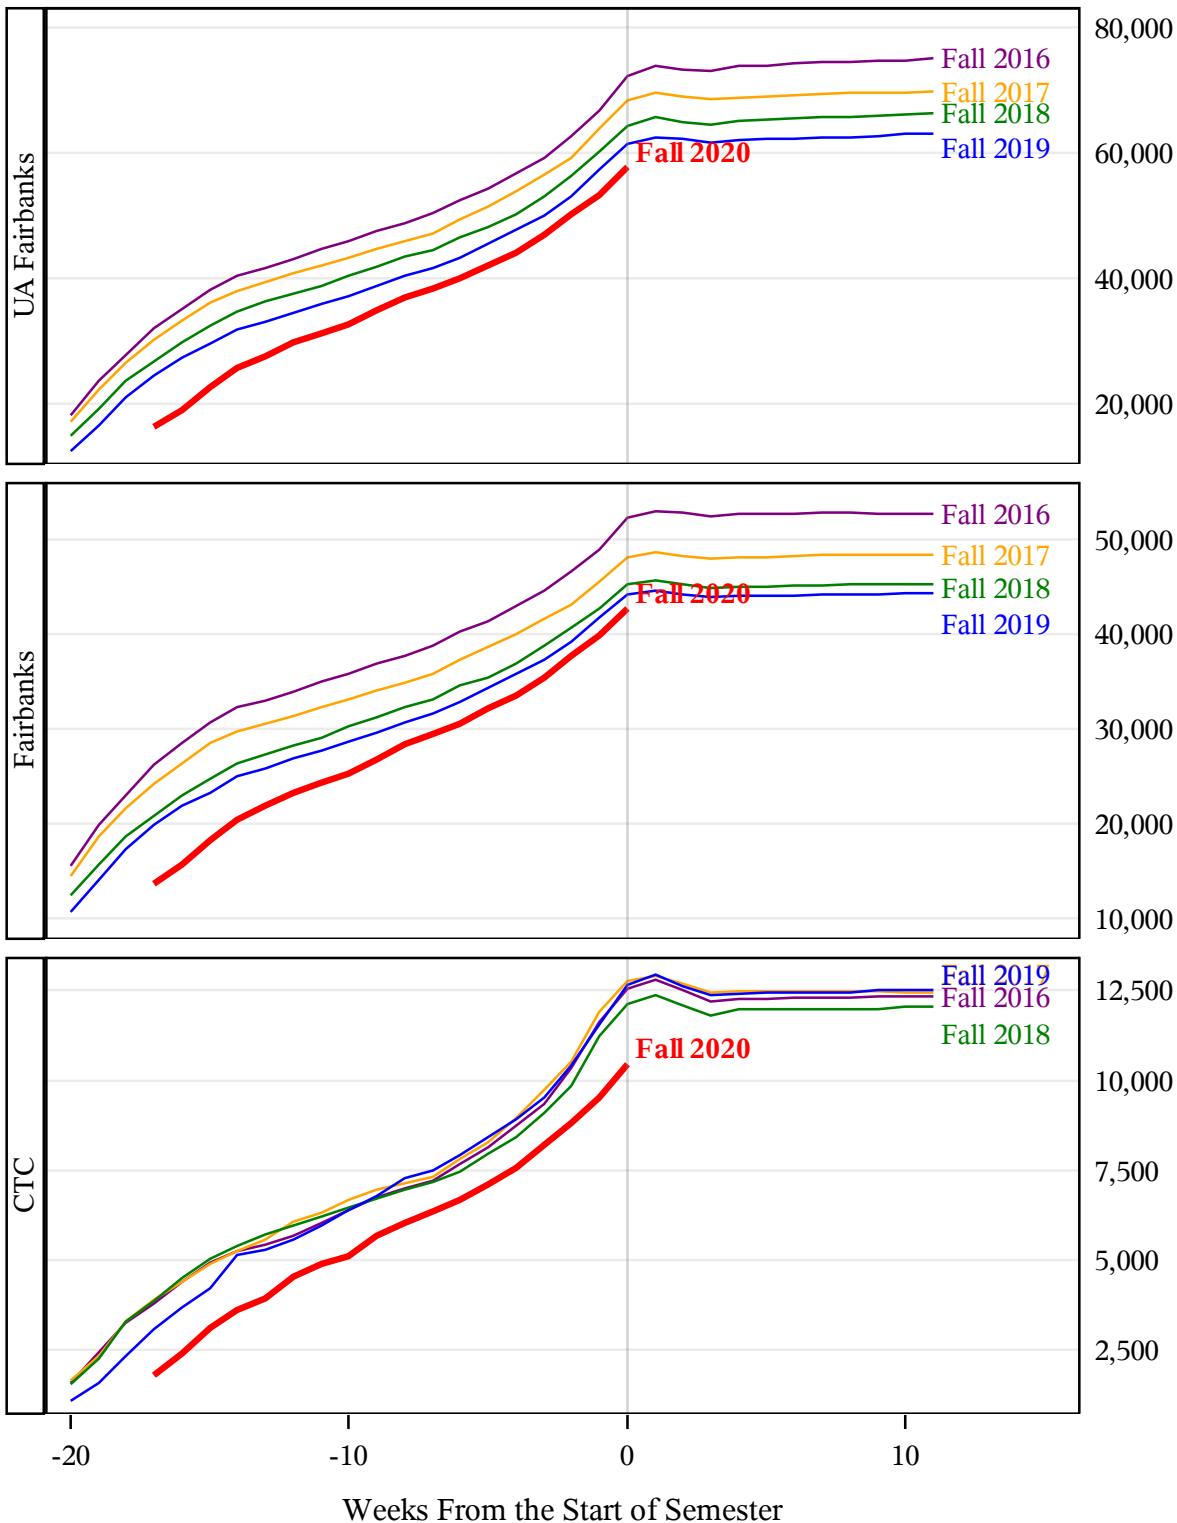

**University of Alaska Fairbanks - Early Semester Report
 Student Credit Hours Generated by Registration Week
 Fall 2016 - Fall 2020**

**University of Alaska Fairbanks - Early Semester Report
 Student Credit Hours Generated by Registration Week
 Fall 2016 - Fall 2020**