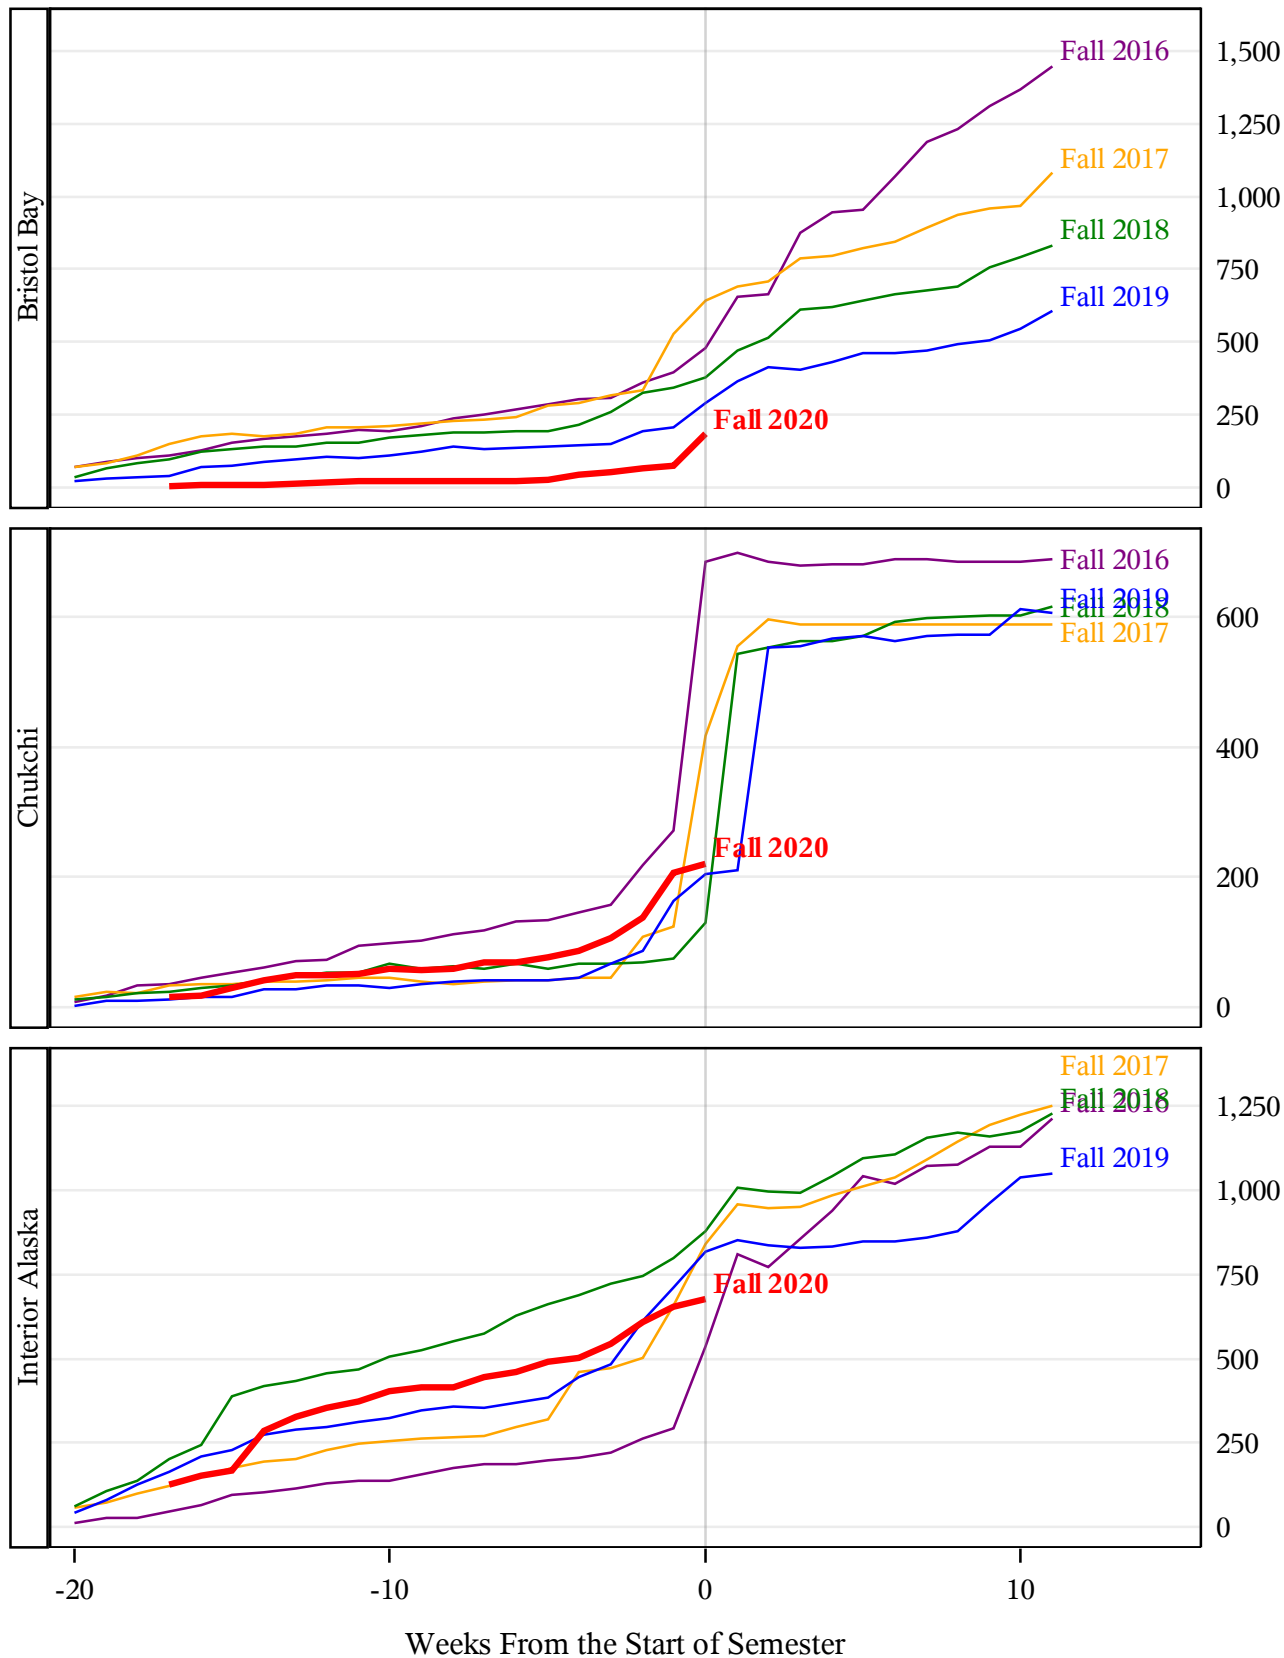

**University of Alaska Fairbanks - Early Semester Report
 Student Credit Hours Generated by Registration Week
 Fall 2016 - Fall 2020**

**University of Alaska Fairbanks - Early Semester Report
 Student Credit Hours Generated by Registration Week
 Fall 2016 - Fall 2020**