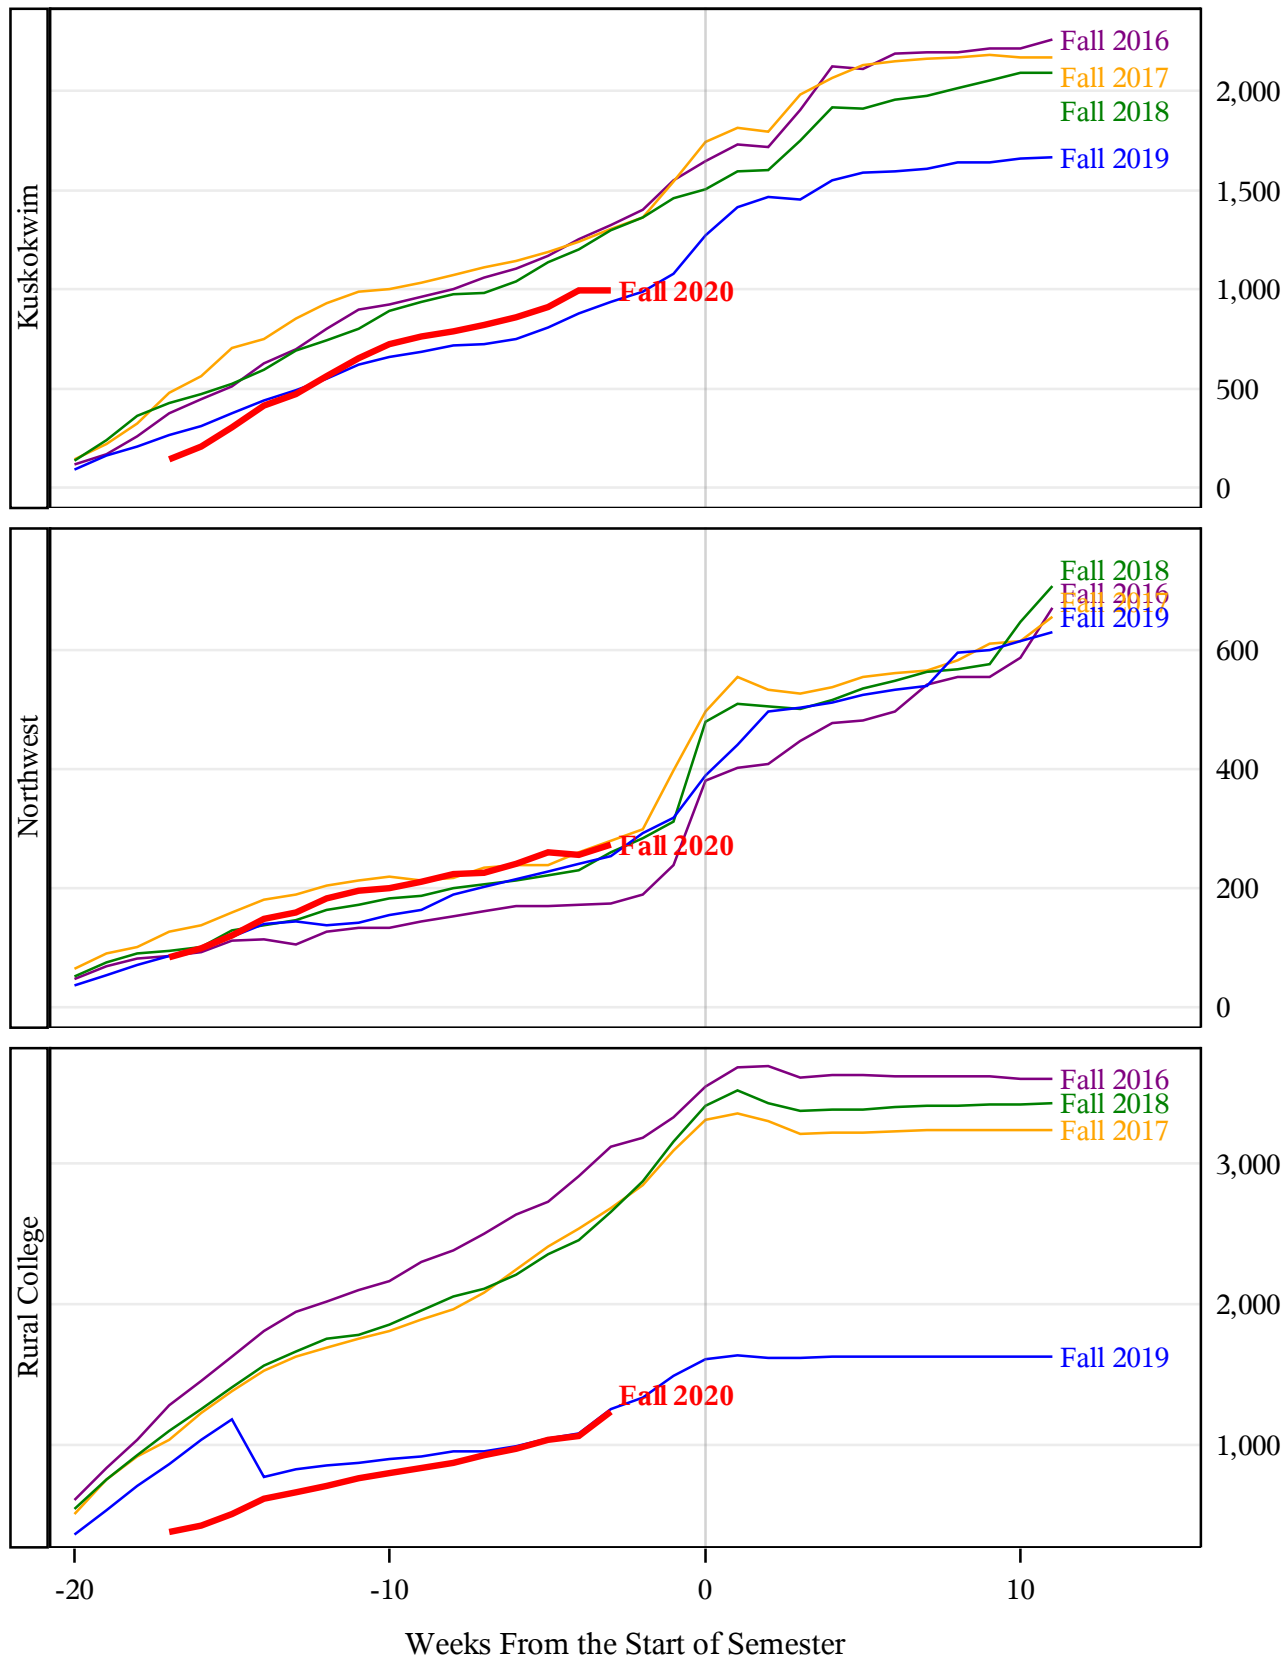

**University of Alaska Fairbanks - Early Semester Report
 Student Credit Hours Generated by Registration Week
 Fall 2016 - Fall 2020**

**University of Alaska Fairbanks - Early Semester Report
 Student Credit Hours Generated by Registration Week
 Fall 2016 - Fall 2020**

**University of Alaska Fairbanks - Early Semester Report
 Student Credit Hours Generated by Registration Week
 Fall 2016 - Fall 2020**

*University of Alaska Fairbanks - Early Semester Report
 Student Credit Hours Generated by Registration Week
 Fall 2016 - Fall 2020*