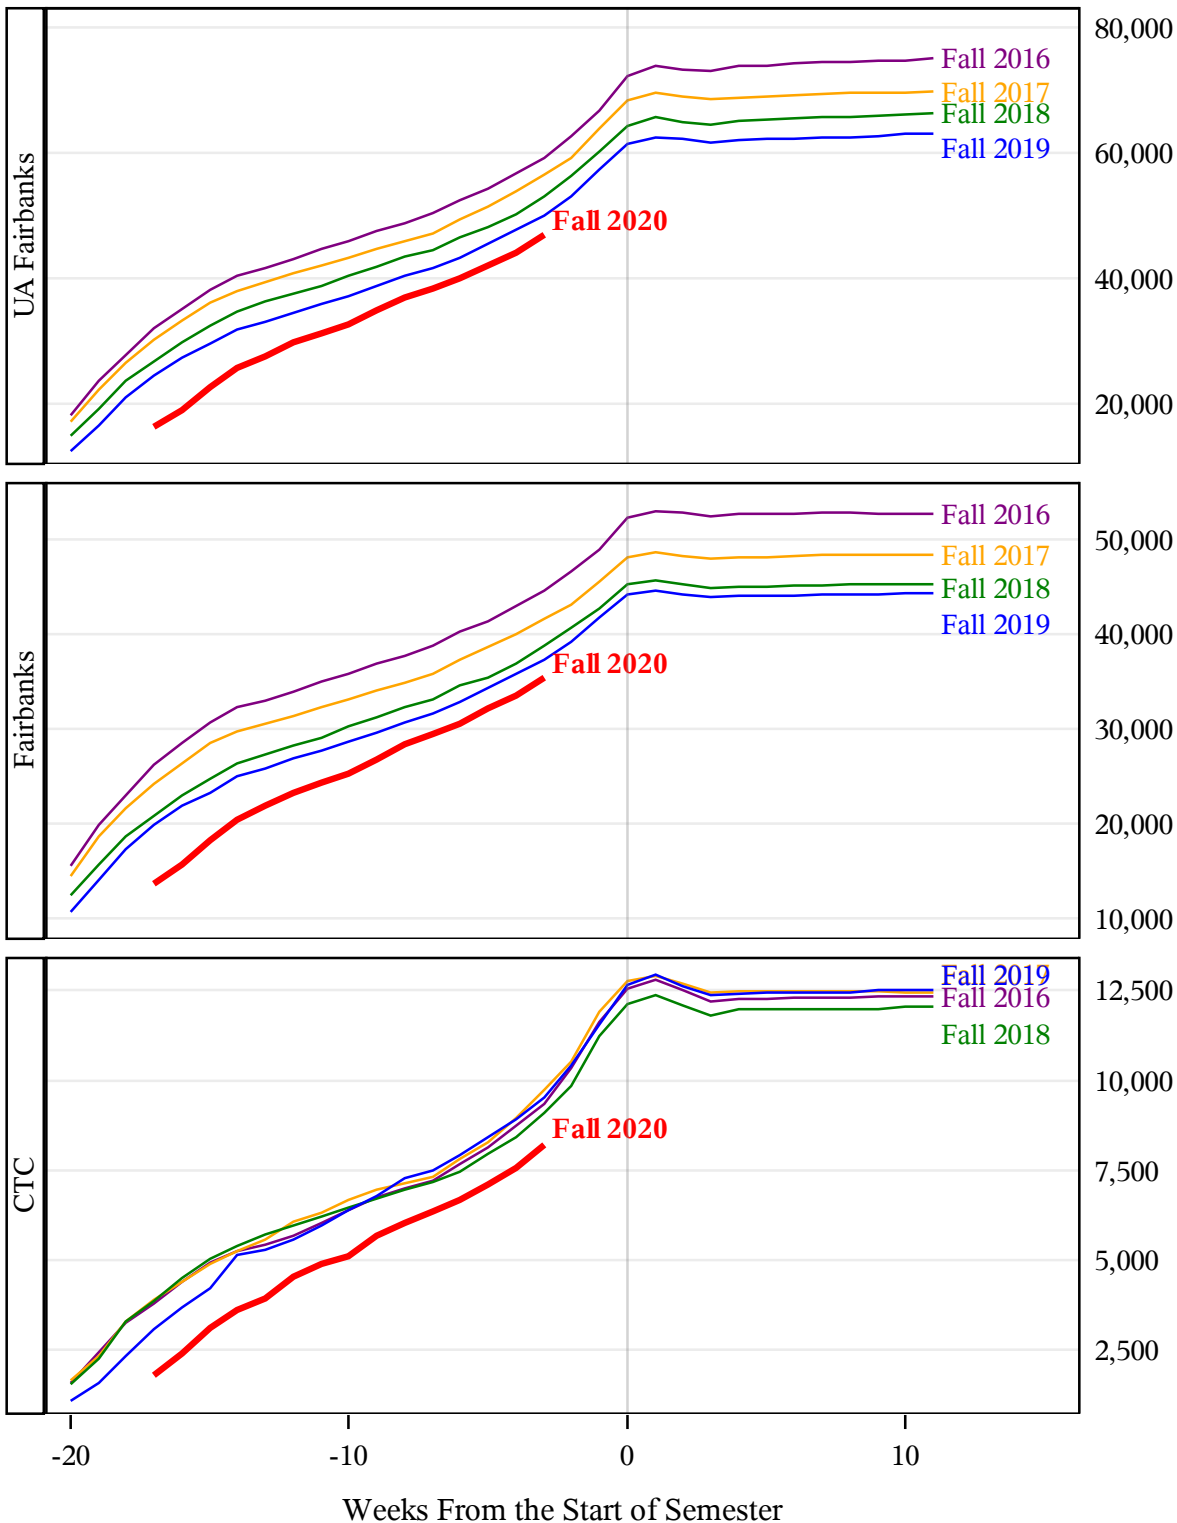

**University of Alaska Fairbanks - Early Semester Report
 Student Credit Hours Generated by Registration Week
 Fall 2016 - Fall 2020**

**University of Alaska Fairbanks - Early Semester Report
 Student Credit Hours Generated by Registration Week
 Fall 2016 - Fall 2020**

**University of Alaska Fairbanks - Early Semester Report
 Student Credit Hours Generated by Registration Week
 Fall 2016 - Fall 2020**

*University of Alaska Fairbanks - Early Semester Report
 Student Credit Hours Generated by Registration Week
 Fall 2016 - Fall 2020*