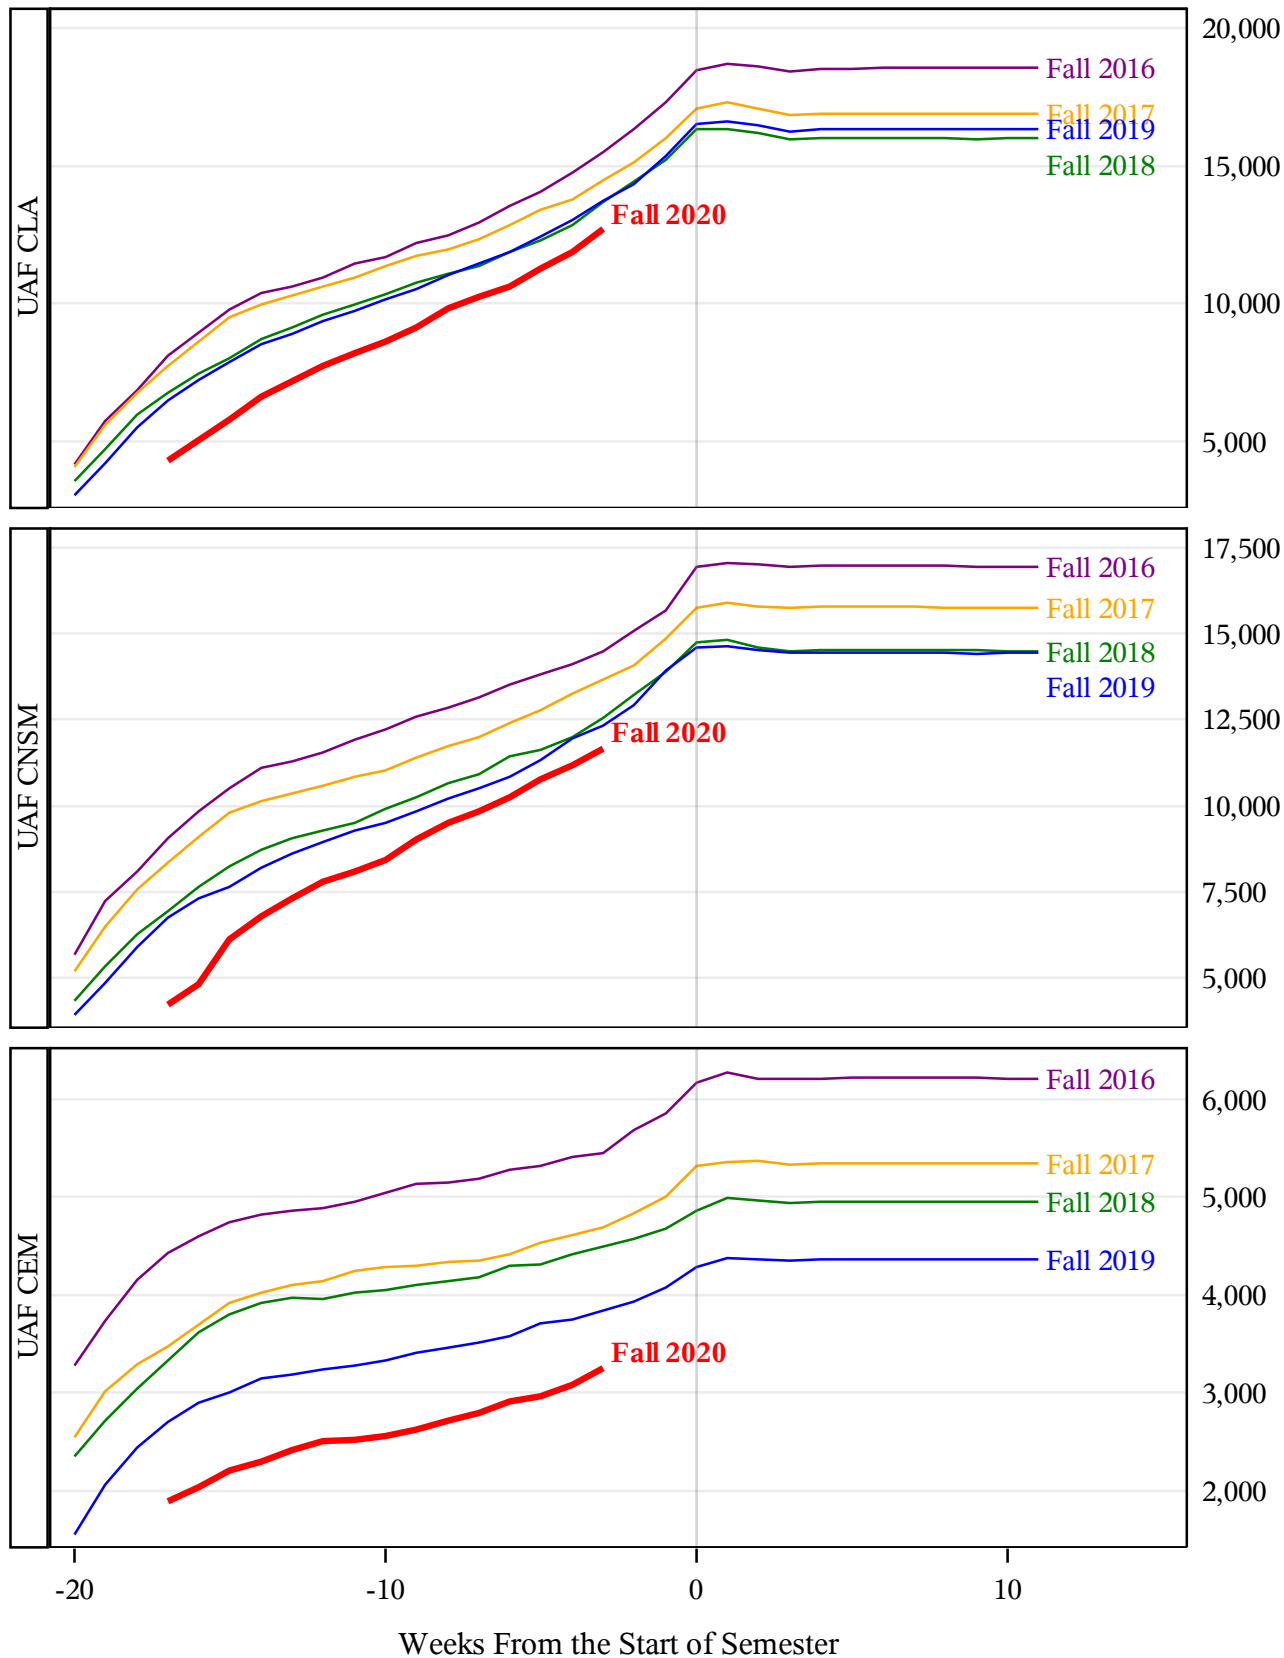

**University of Alaska Fairbanks - Early Semester Report
 Student Credit Hours Generated by Registration Week
 Fall 2016 - Fall 2020**

**University of Alaska Fairbanks - Early Semester Report
 Student Credit Hours Generated by Registration Week
 Fall 2016 - Fall 2020**

**University of Alaska Fairbanks - Early Semester Report
 Student Credit Hours Generated by Registration Week
 Fall 2016 - Fall 2020**

*University of Alaska Fairbanks - Early Semester Report
 Student Credit Hours Generated by Registration Week
 Fall 2016 - Fall 2020*