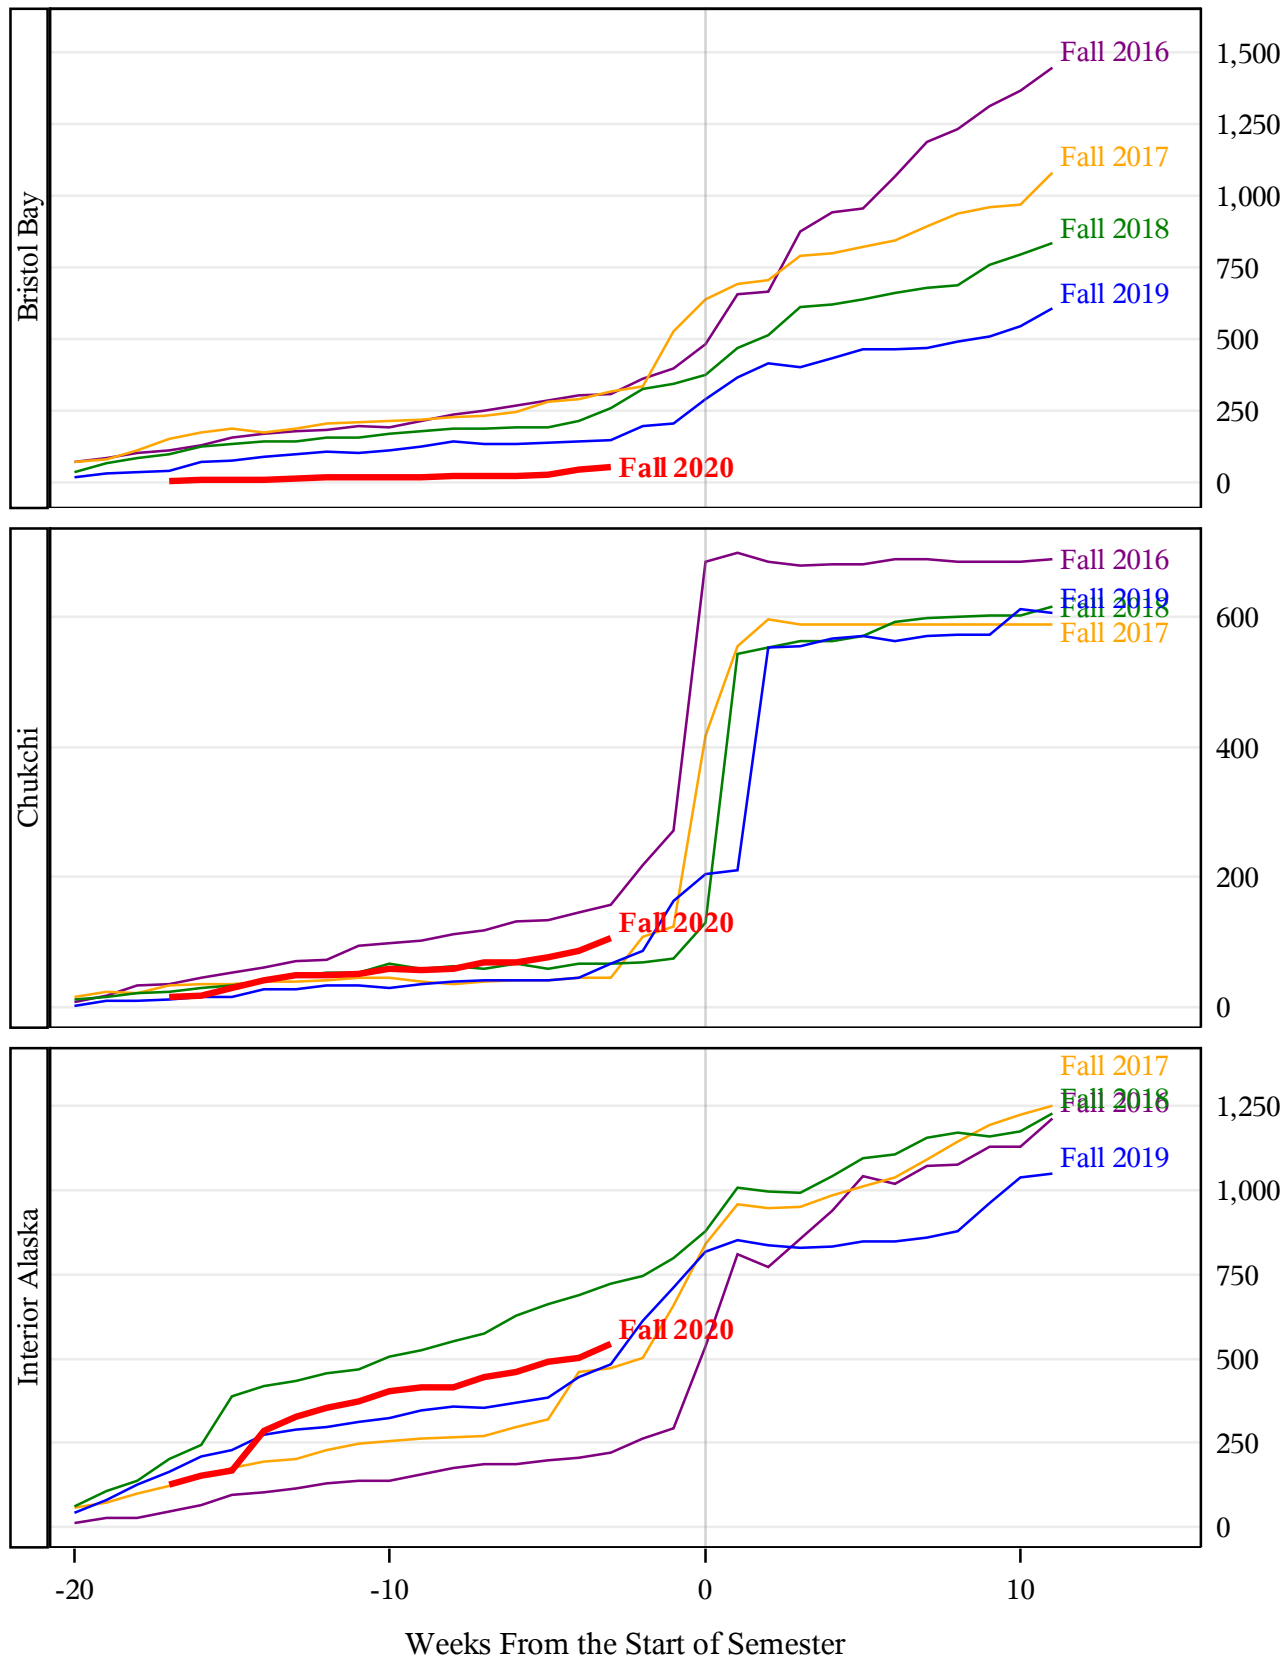

**University of Alaska Fairbanks - Early Semester Report
 Student Credit Hours Generated by Registration Week
 Fall 2016 - Fall 2020**

**University of Alaska Fairbanks - Early Semester Report
 Student Credit Hours Generated by Registration Week
 Fall 2016 - Fall 2020**

**University of Alaska Fairbanks - Early Semester Report
 Student Credit Hours Generated by Registration Week
 Fall 2016 - Fall 2020**

*University of Alaska Fairbanks - Early Semester Report
 Student Credit Hours Generated by Registration Week
 Fall 2016 - Fall 2020*