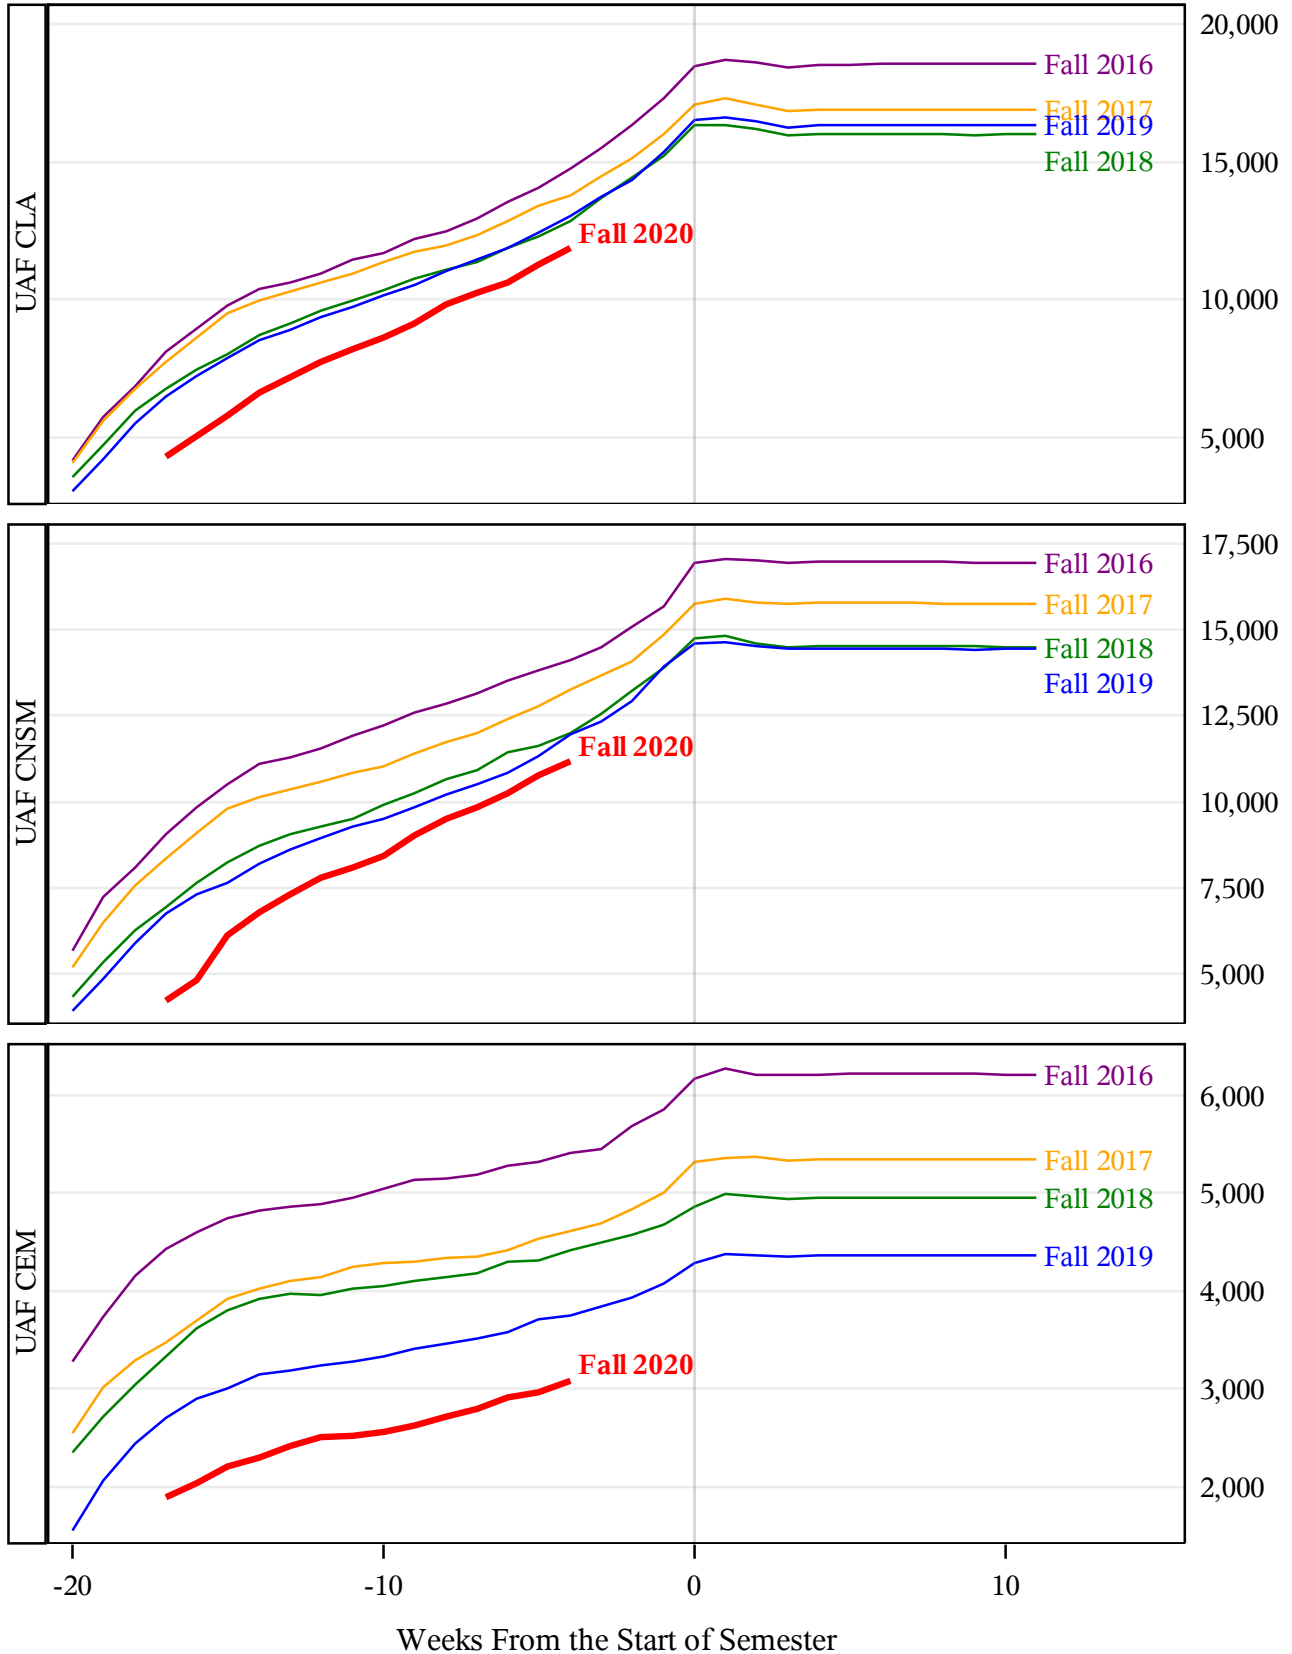

**University of Alaska Fairbanks - Early Semester Report  
 Student Credit Hours Generated by Registration Week  
 Fall 2016 - Fall 2020**

**University of Alaska Fairbanks - Early Semester Report  
 Student Credit Hours Generated by Registration Week  
 Fall 2016 - Fall 2020**