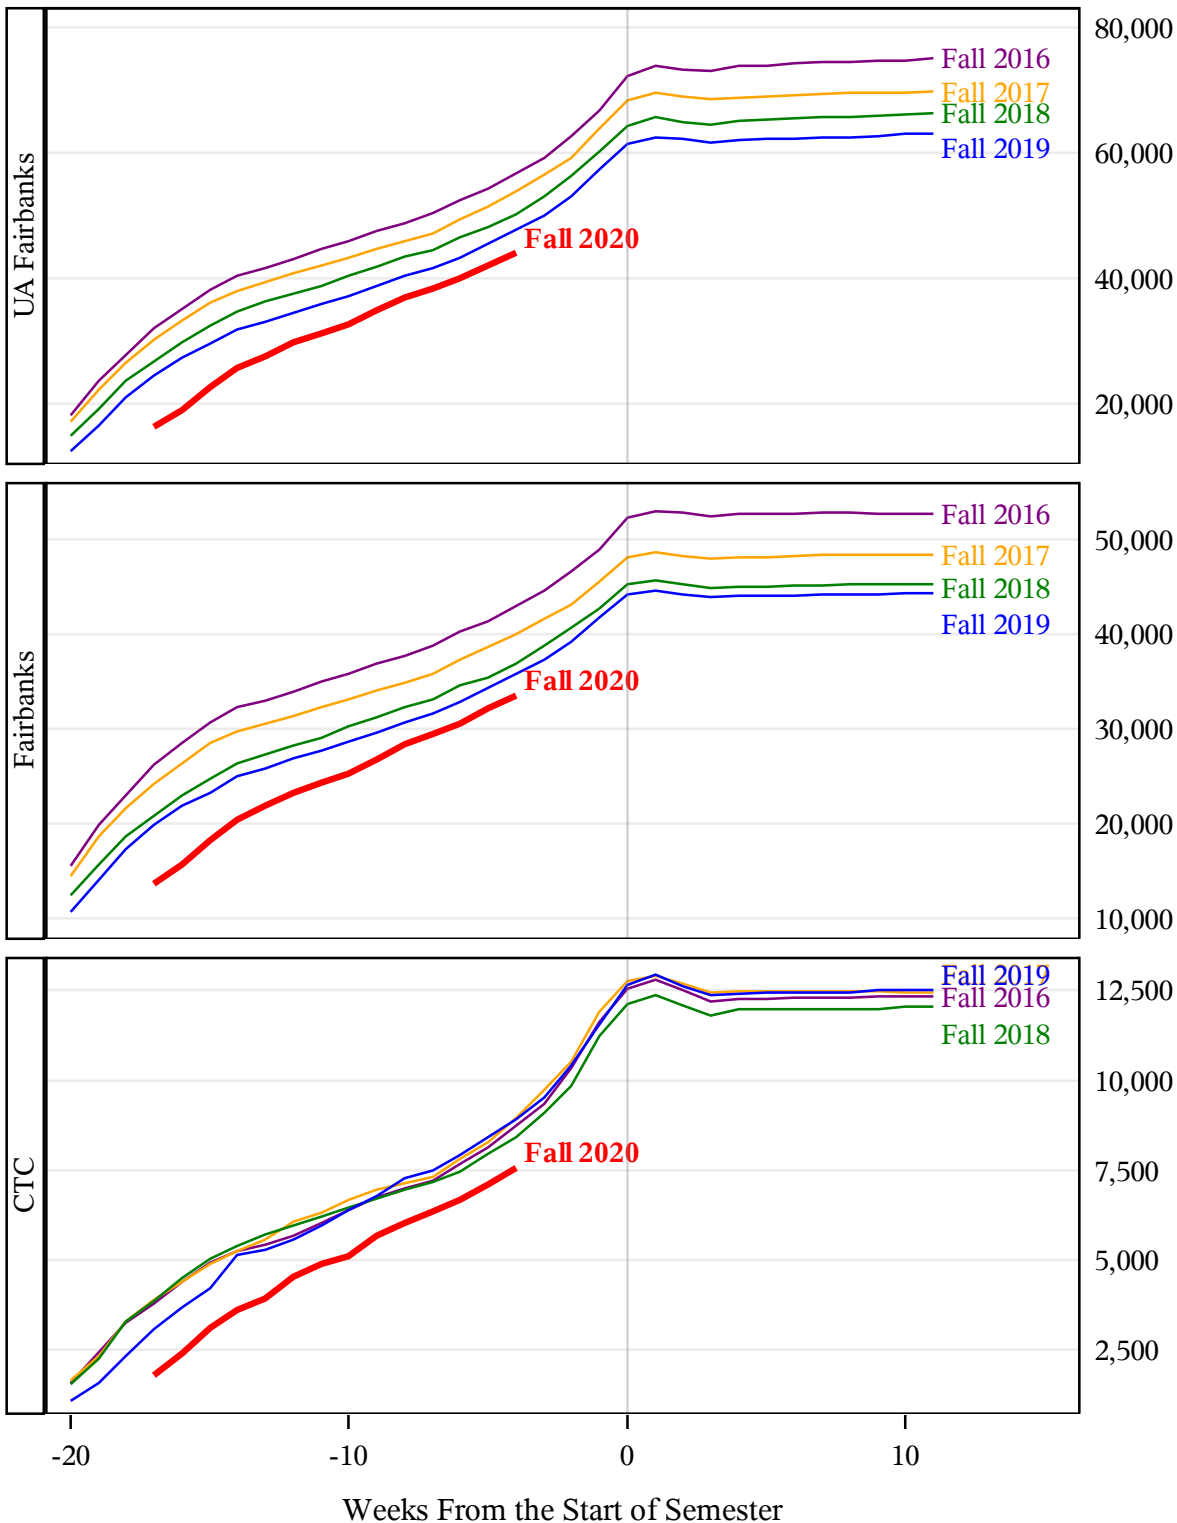

**University of Alaska Fairbanks - Early Semester Report  
 Student Credit Hours Generated by Registration Week  
 Fall 2016 - Fall 2020**

**University of Alaska Fairbanks - Early Semester Report  
 Student Credit Hours Generated by Registration Week  
 Fall 2016 - Fall 2020**