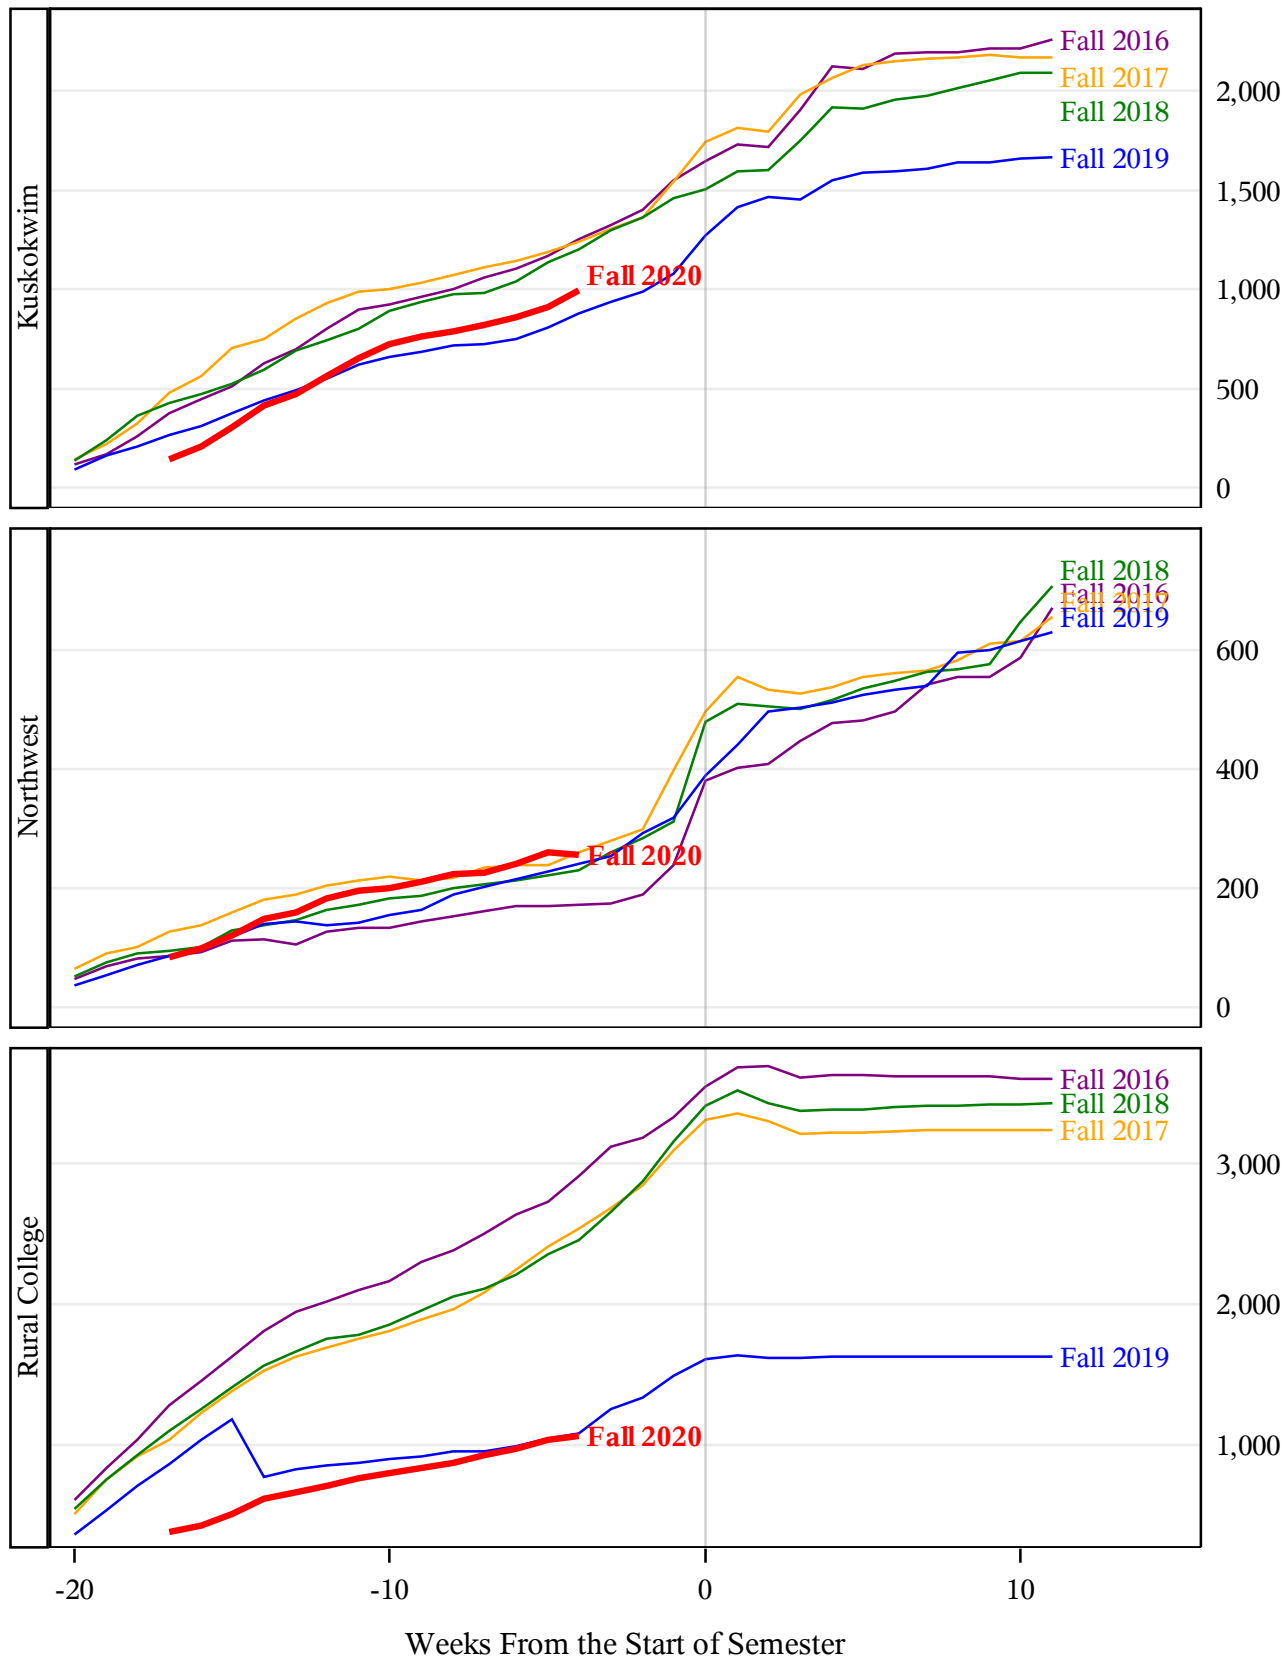

**University of Alaska Fairbanks - Early Semester Report  
 Student Credit Hours Generated by Registration Week  
 Fall 2016 - Fall 2020**

**University of Alaska Fairbanks - Early Semester Report  
 Student Credit Hours Generated by Registration Week  
 Fall 2016 - Fall 2020**