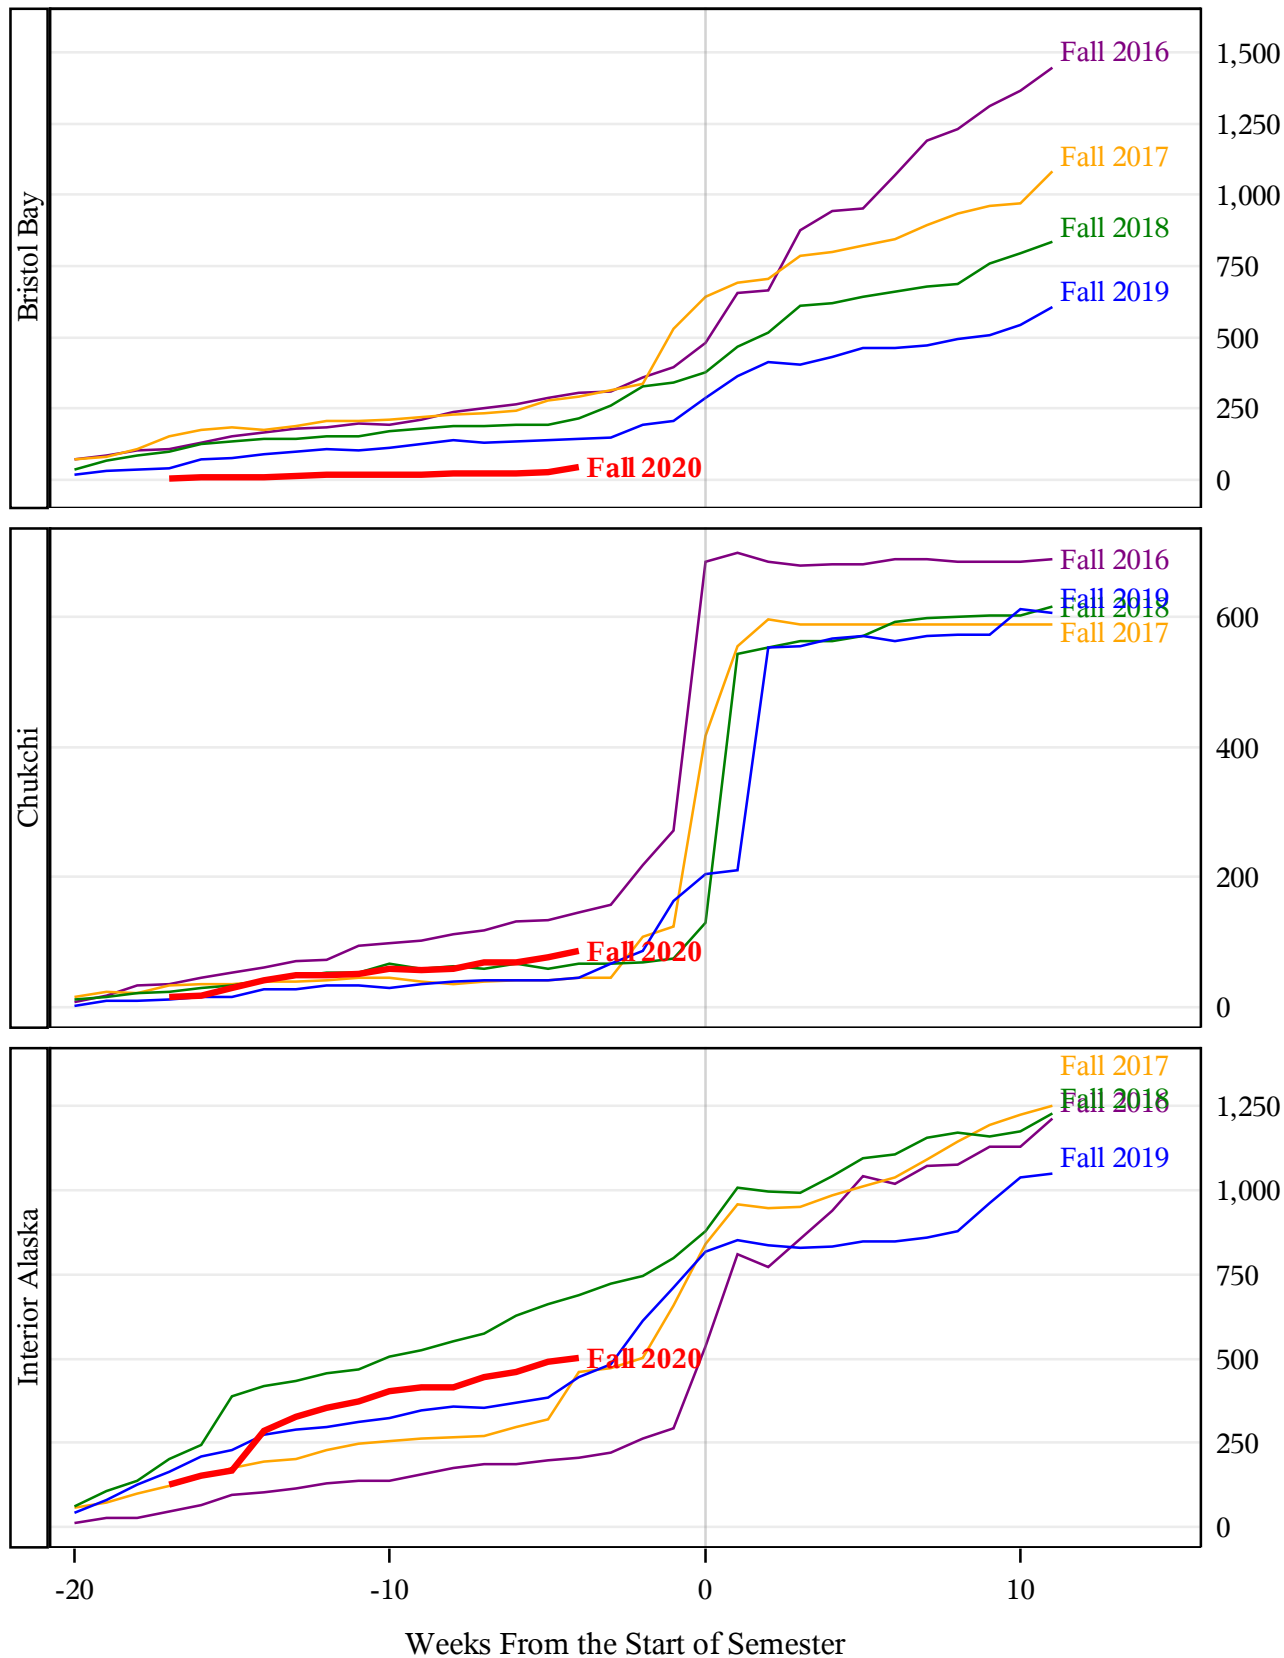

**University of Alaska Fairbanks - Early Semester Report  
 Student Credit Hours Generated by Registration Week  
 Fall 2016 - Fall 2020**

**University of Alaska Fairbanks - Early Semester Report  
 Student Credit Hours Generated by Registration Week  
 Fall 2016 - Fall 2020**