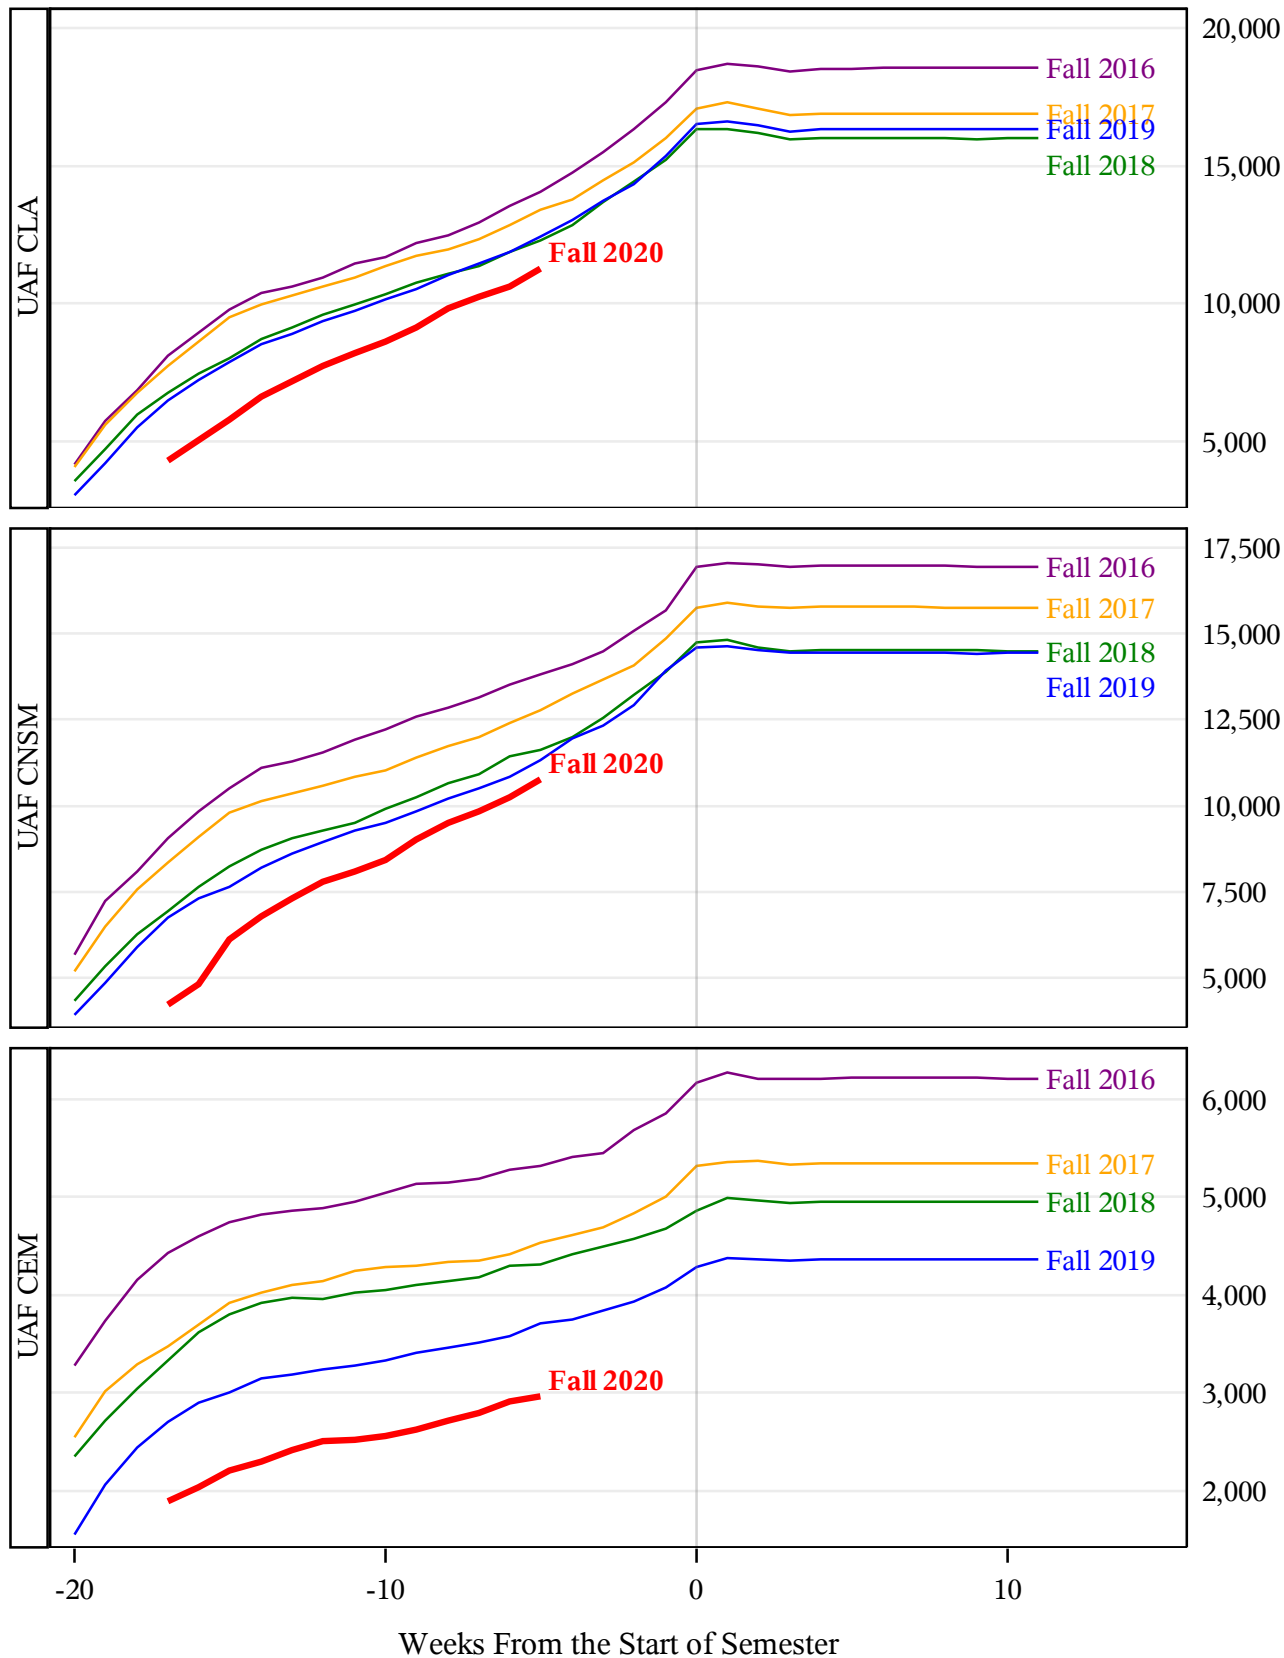

**University of Alaska Fairbanks - Early Semester Report
 Student Credit Hours Generated by Registration Week
 Fall 2016 - Fall 2020**

**University of Alaska Fairbanks - Early Semester Report
 Student Credit Hours Generated by Registration Week
 Fall 2016 - Fall 2020**