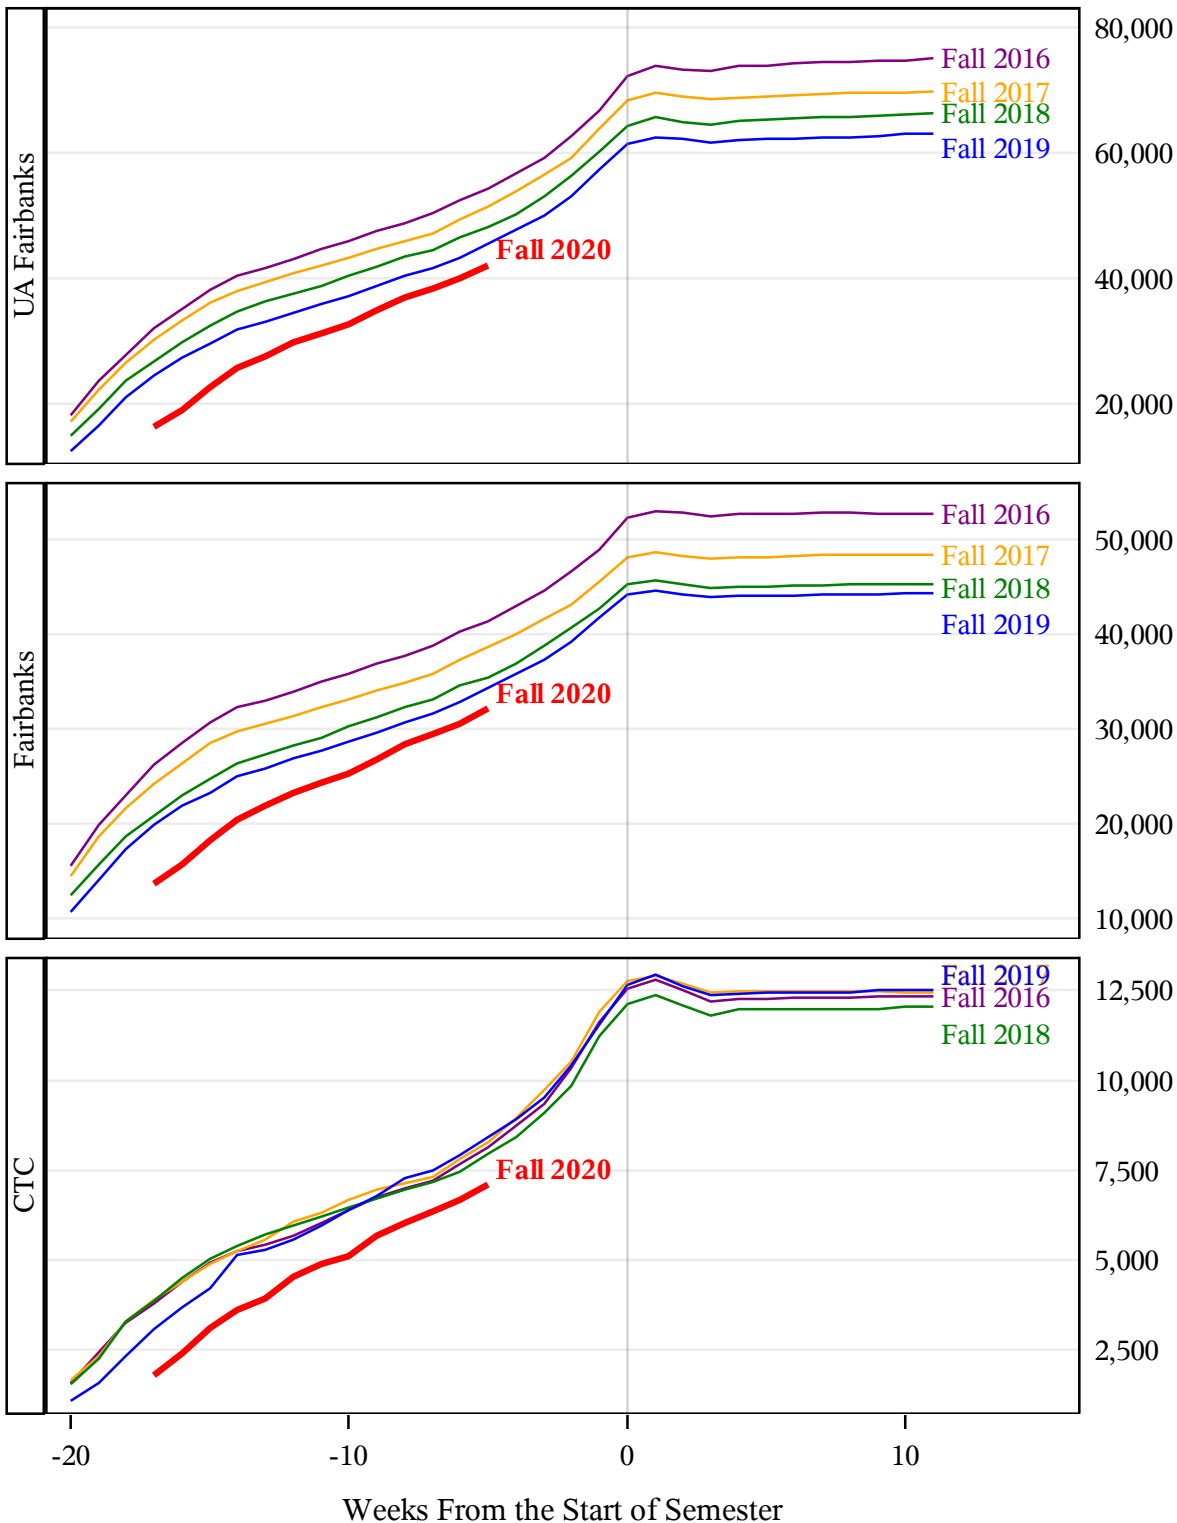

**University of Alaska Fairbanks - Early Semester Report
 Student Credit Hours Generated by Registration Week
 Fall 2016 - Fall 2020**

**University of Alaska Fairbanks - Early Semester Report
 Student Credit Hours Generated by Registration Week
 Fall 2016 - Fall 2020**