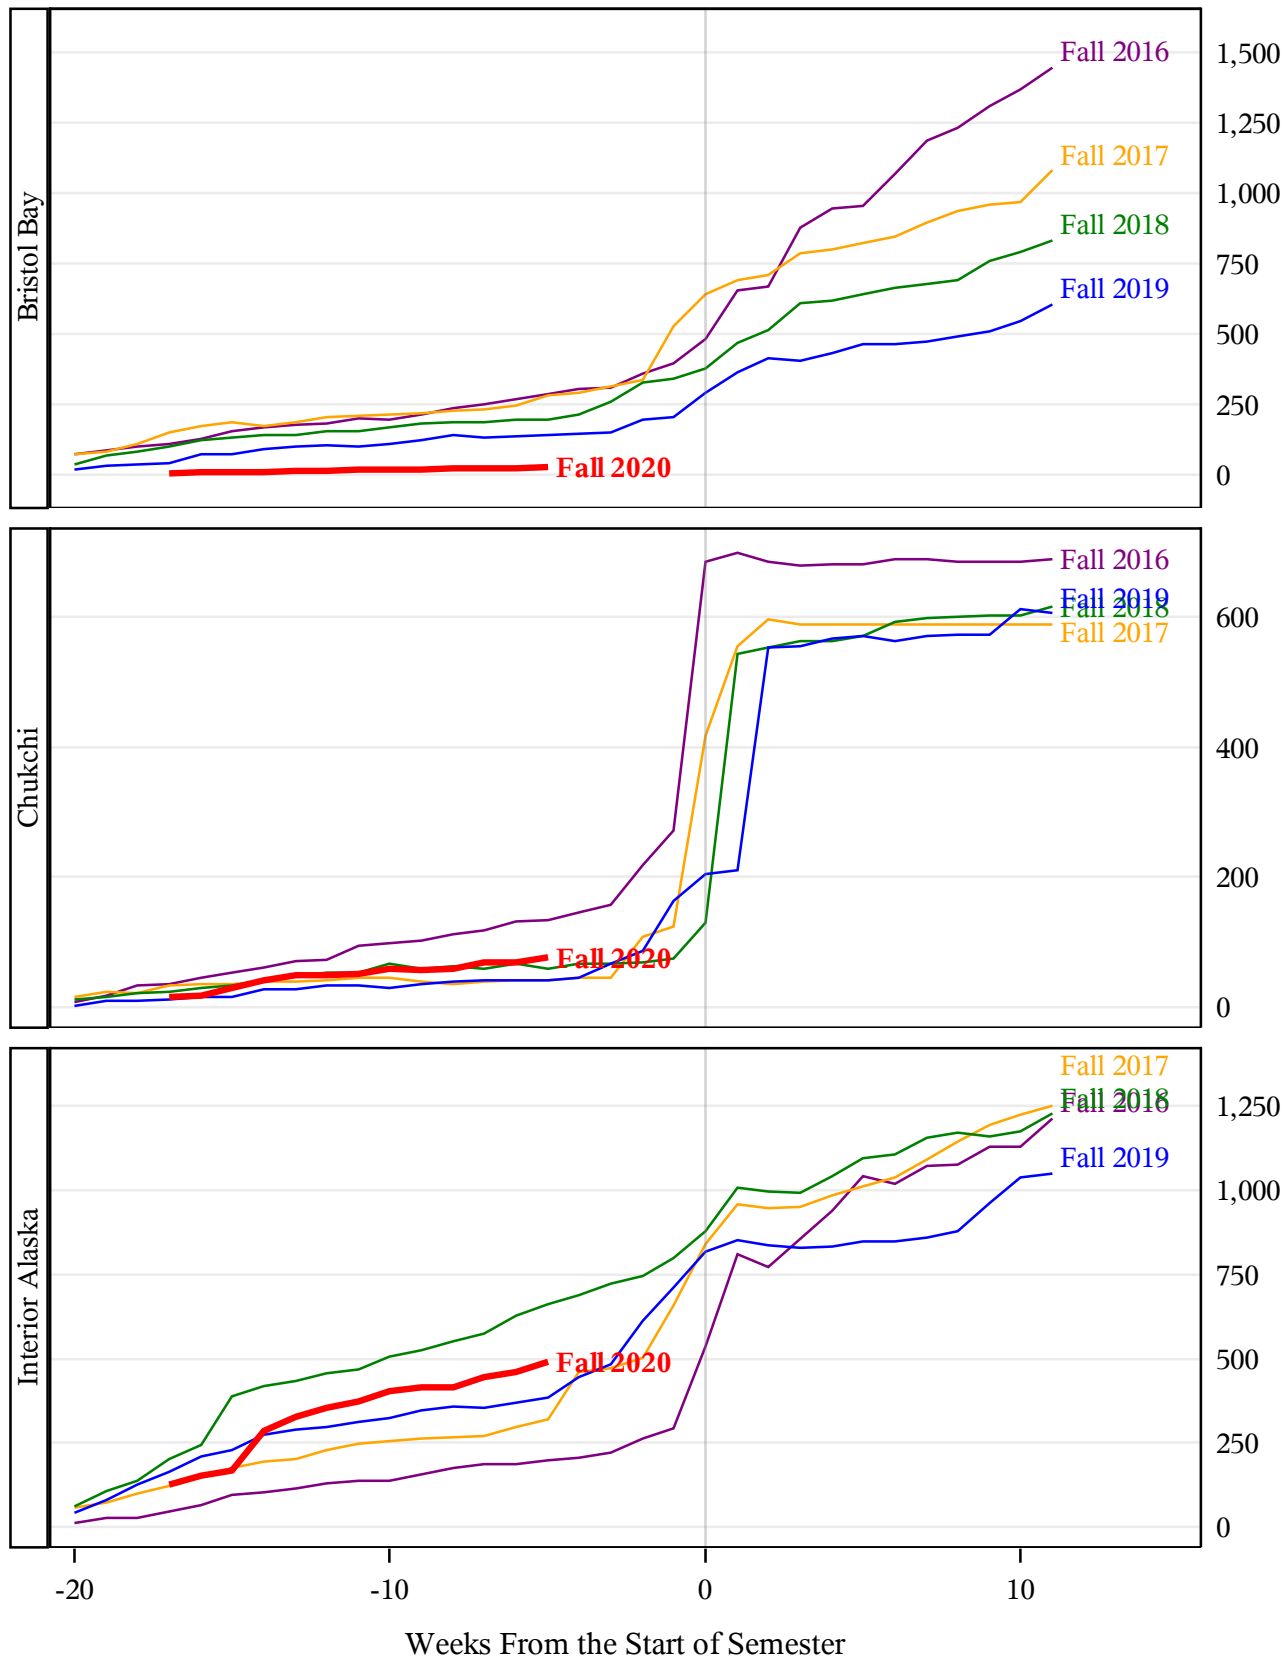

**University of Alaska Fairbanks - Early Semester Report
 Student Credit Hours Generated by Registration Week
 Fall 2016 - Fall 2020**

**University of Alaska Fairbanks - Early Semester Report
 Student Credit Hours Generated by Registration Week
 Fall 2016 - Fall 2020**