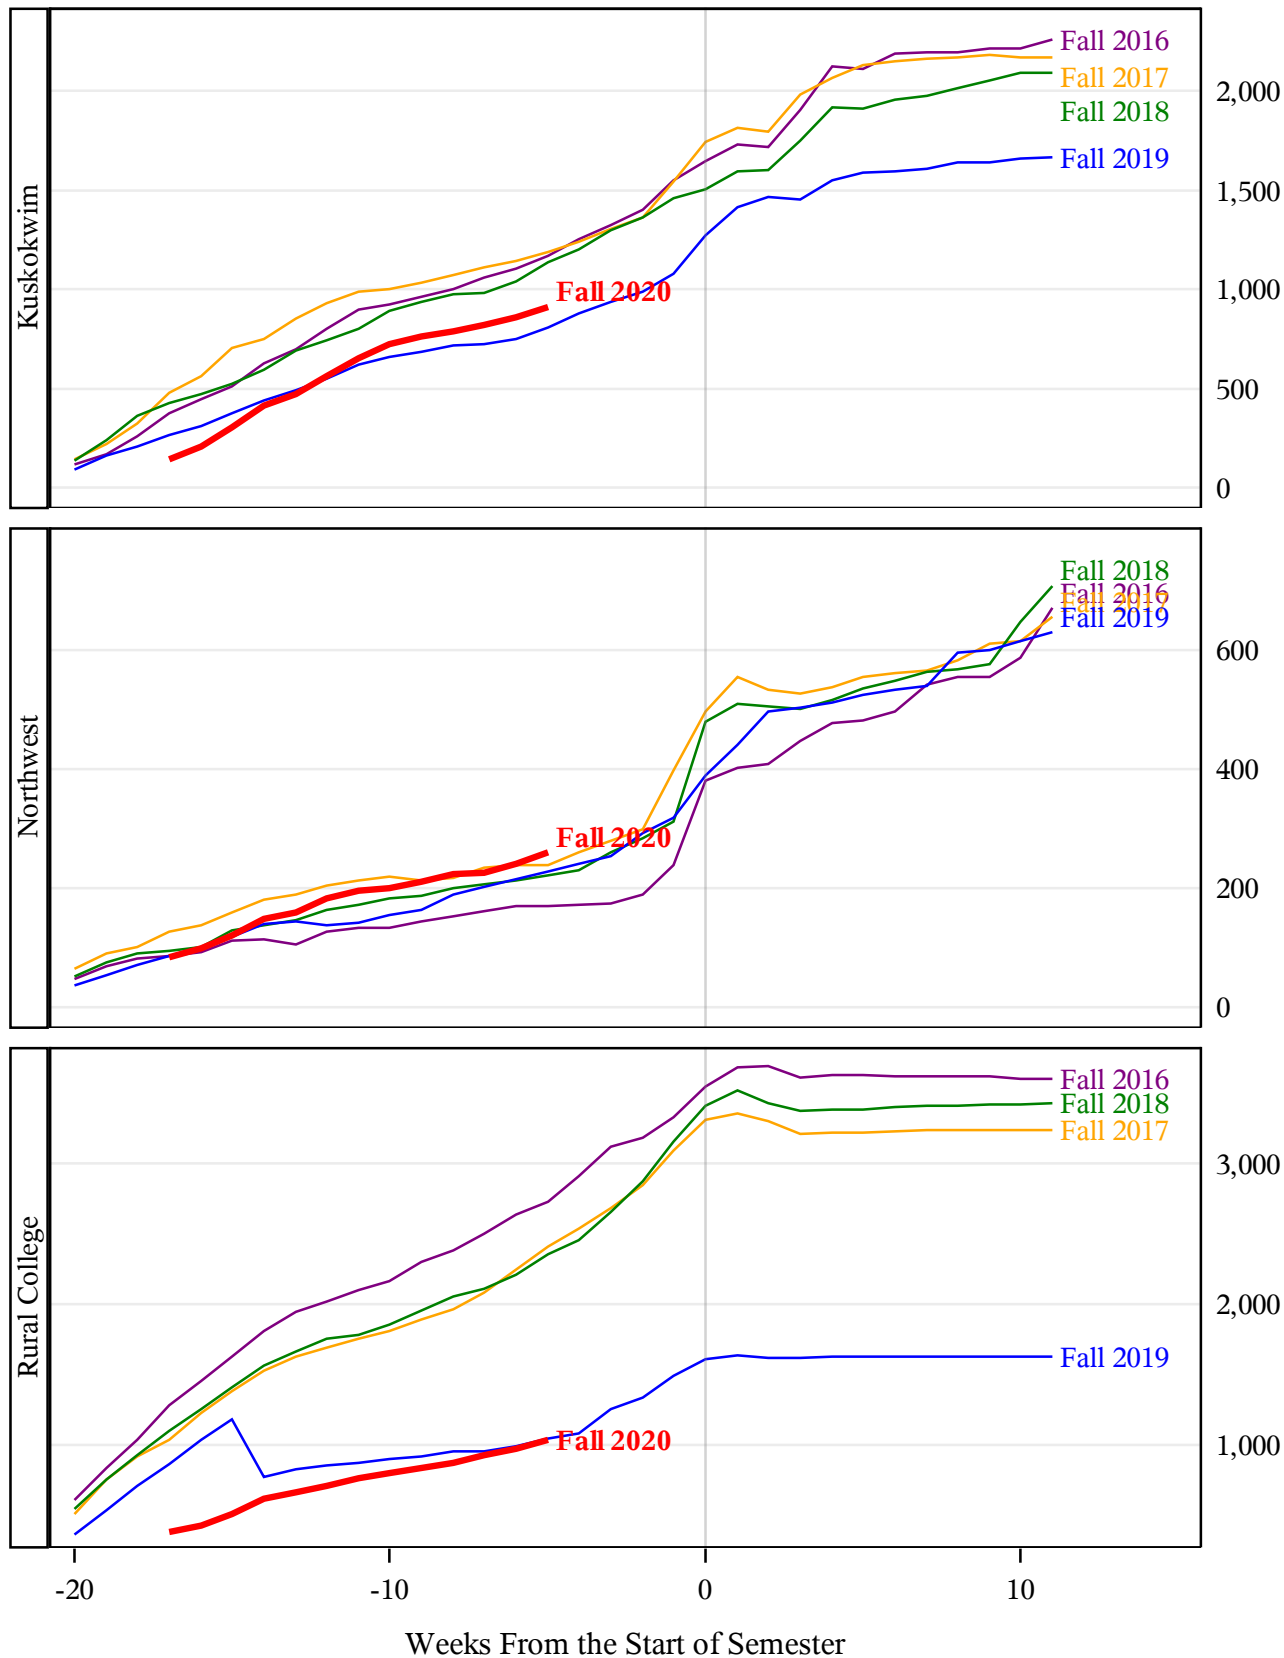

**University of Alaska Fairbanks - Early Semester Report
 Student Credit Hours Generated by Registration Week
 Fall 2016 - Fall 2020**

**University of Alaska Fairbanks - Early Semester Report
 Student Credit Hours Generated by Registration Week
 Fall 2016 - Fall 2020**