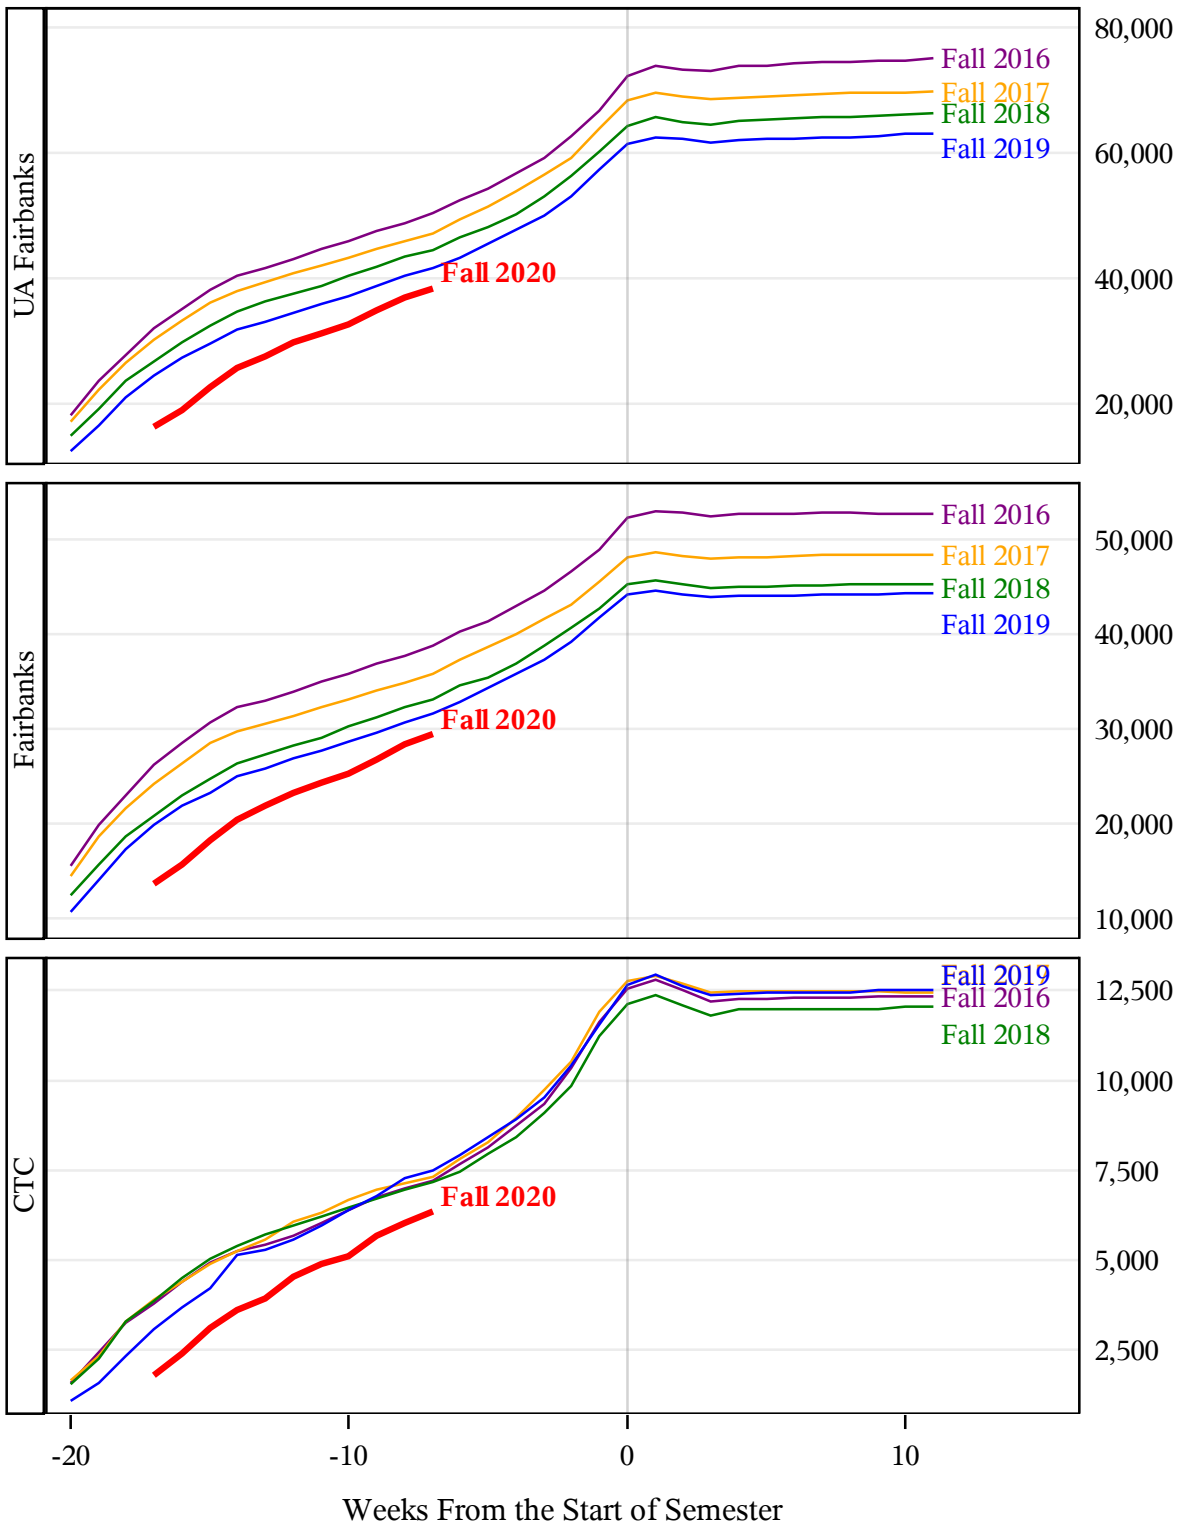

**University of Alaska Fairbanks - Early Semester Report  
 Student Credit Hours Generated by Registration Week  
 Fall 2016 - Fall 2020**

**University of Alaska Fairbanks - Early Semester Report  
 Student Credit Hours Generated by Registration Week  
 Fall 2016 - Fall 2020**

*University of Alaska Fairbanks - Early Semester Report  
 Student Credit Hours Generated by Registration Week  
 Fall 2016 - Fall 2020*