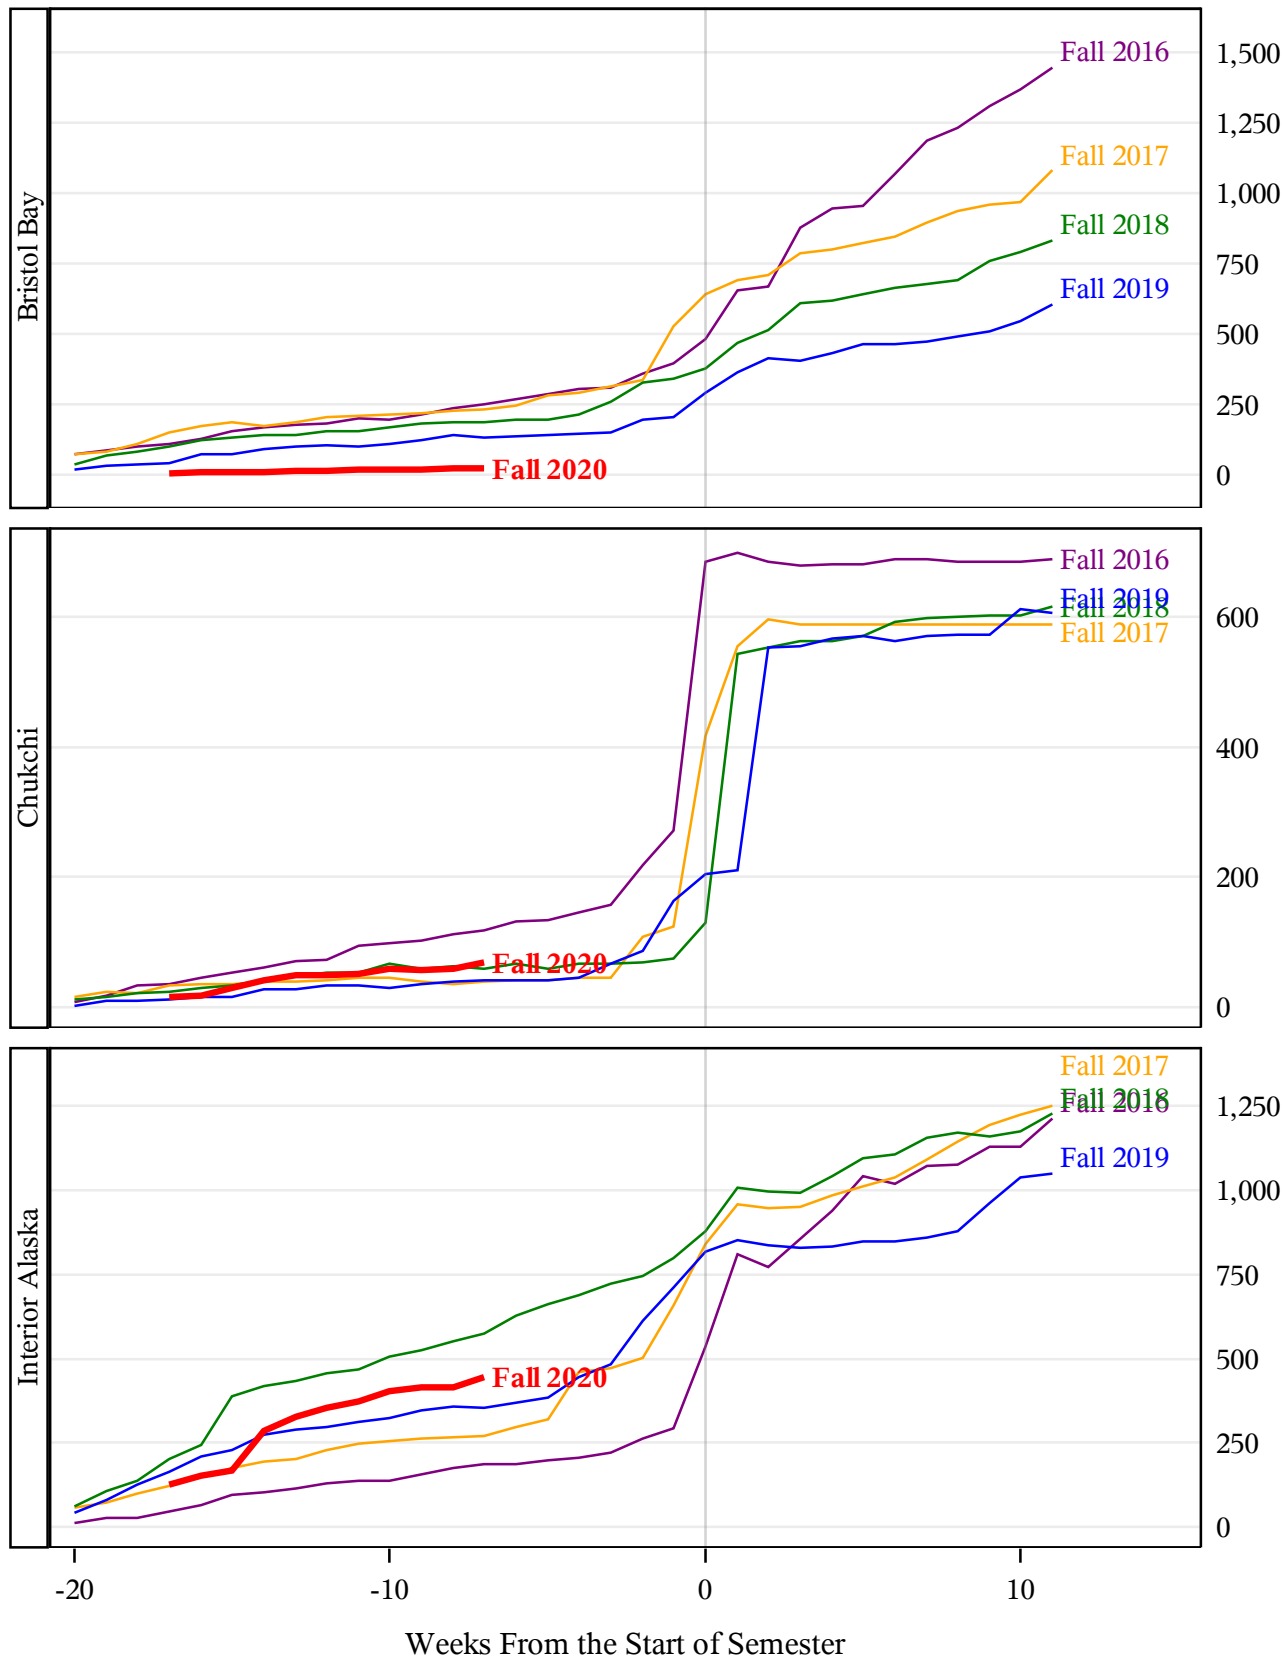

**University of Alaska Fairbanks - Early Semester Report  
 Student Credit Hours Generated by Registration Week  
 Fall 2016 - Fall 2020**

**University of Alaska Fairbanks - Early Semester Report  
 Student Credit Hours Generated by Registration Week  
 Fall 2016 - Fall 2020**