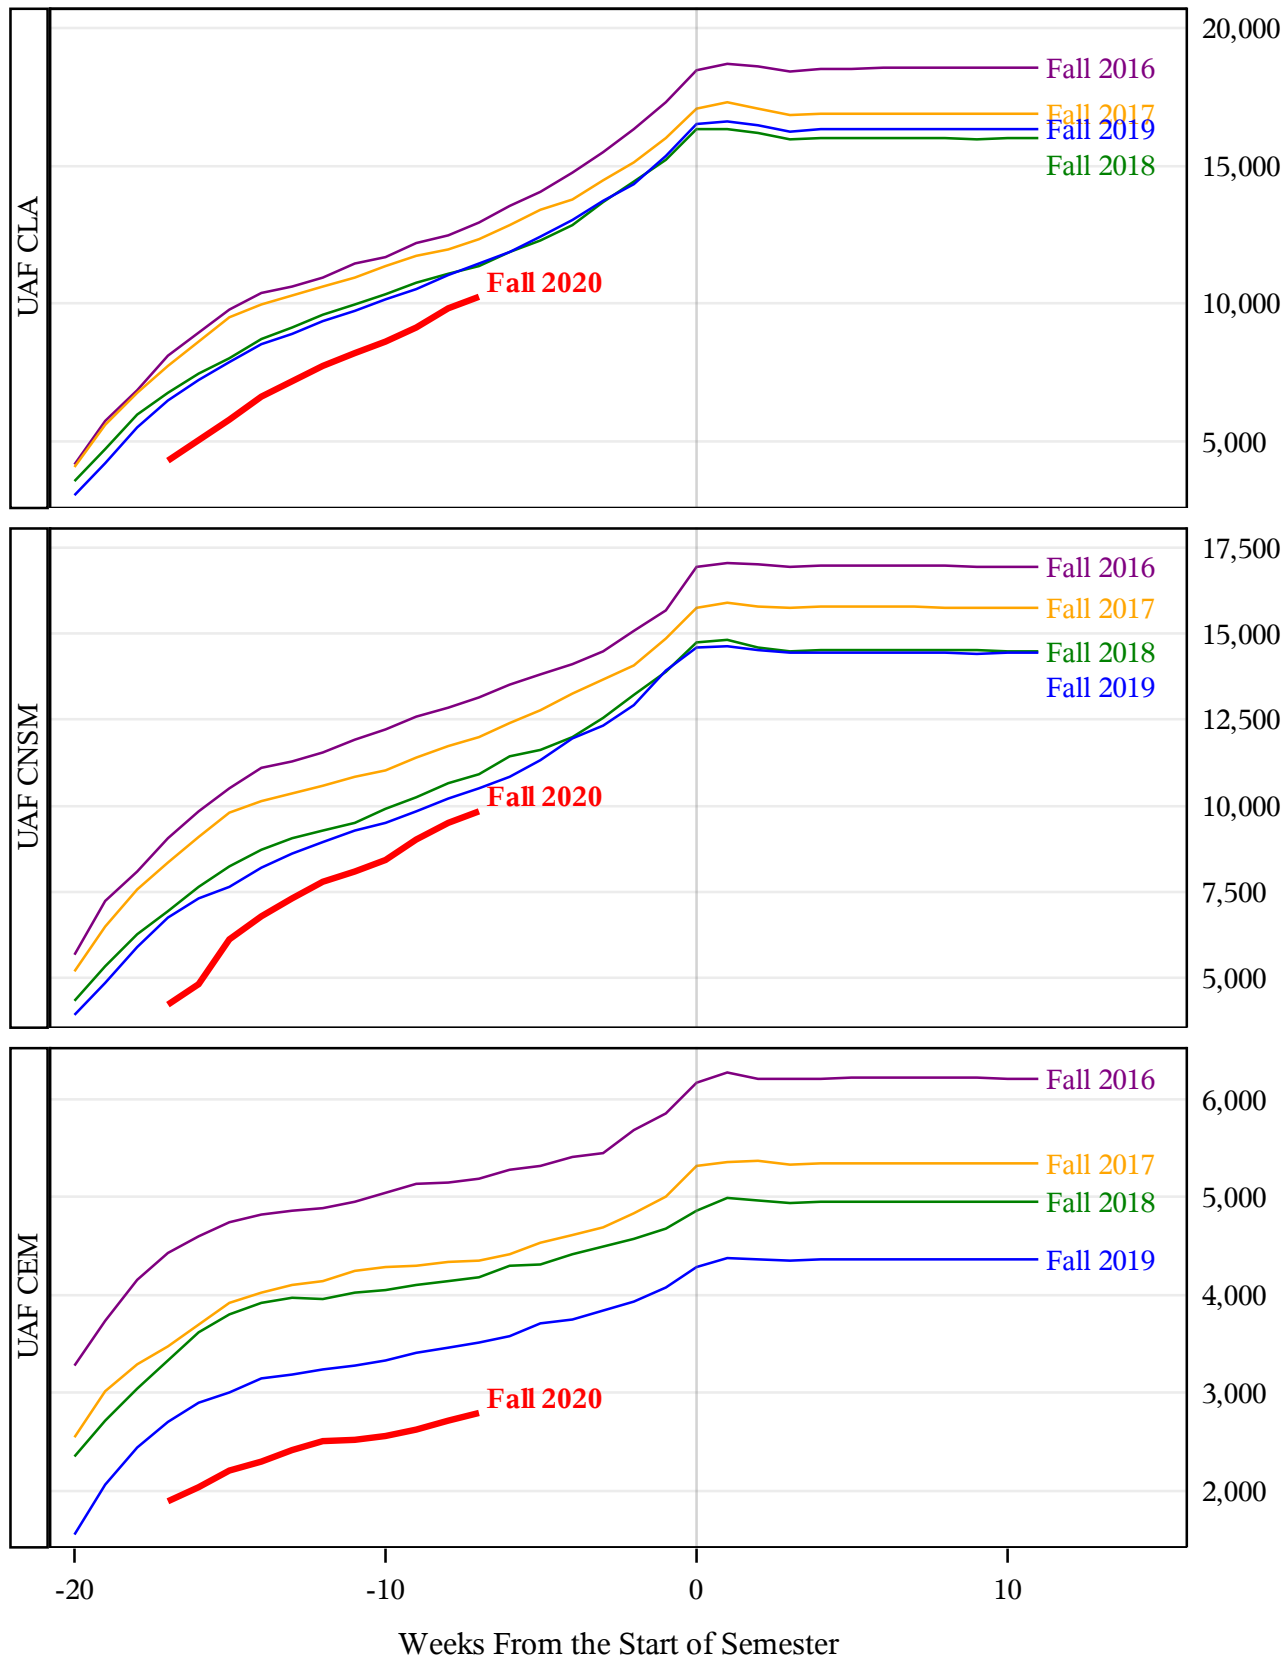

**University of Alaska Fairbanks - Early Semester Report  
 Student Credit Hours Generated by Registration Week  
 Fall 2016 - Fall 2020**

**University of Alaska Fairbanks - Early Semester Report  
 Student Credit Hours Generated by Registration Week  
 Fall 2016 - Fall 2020**