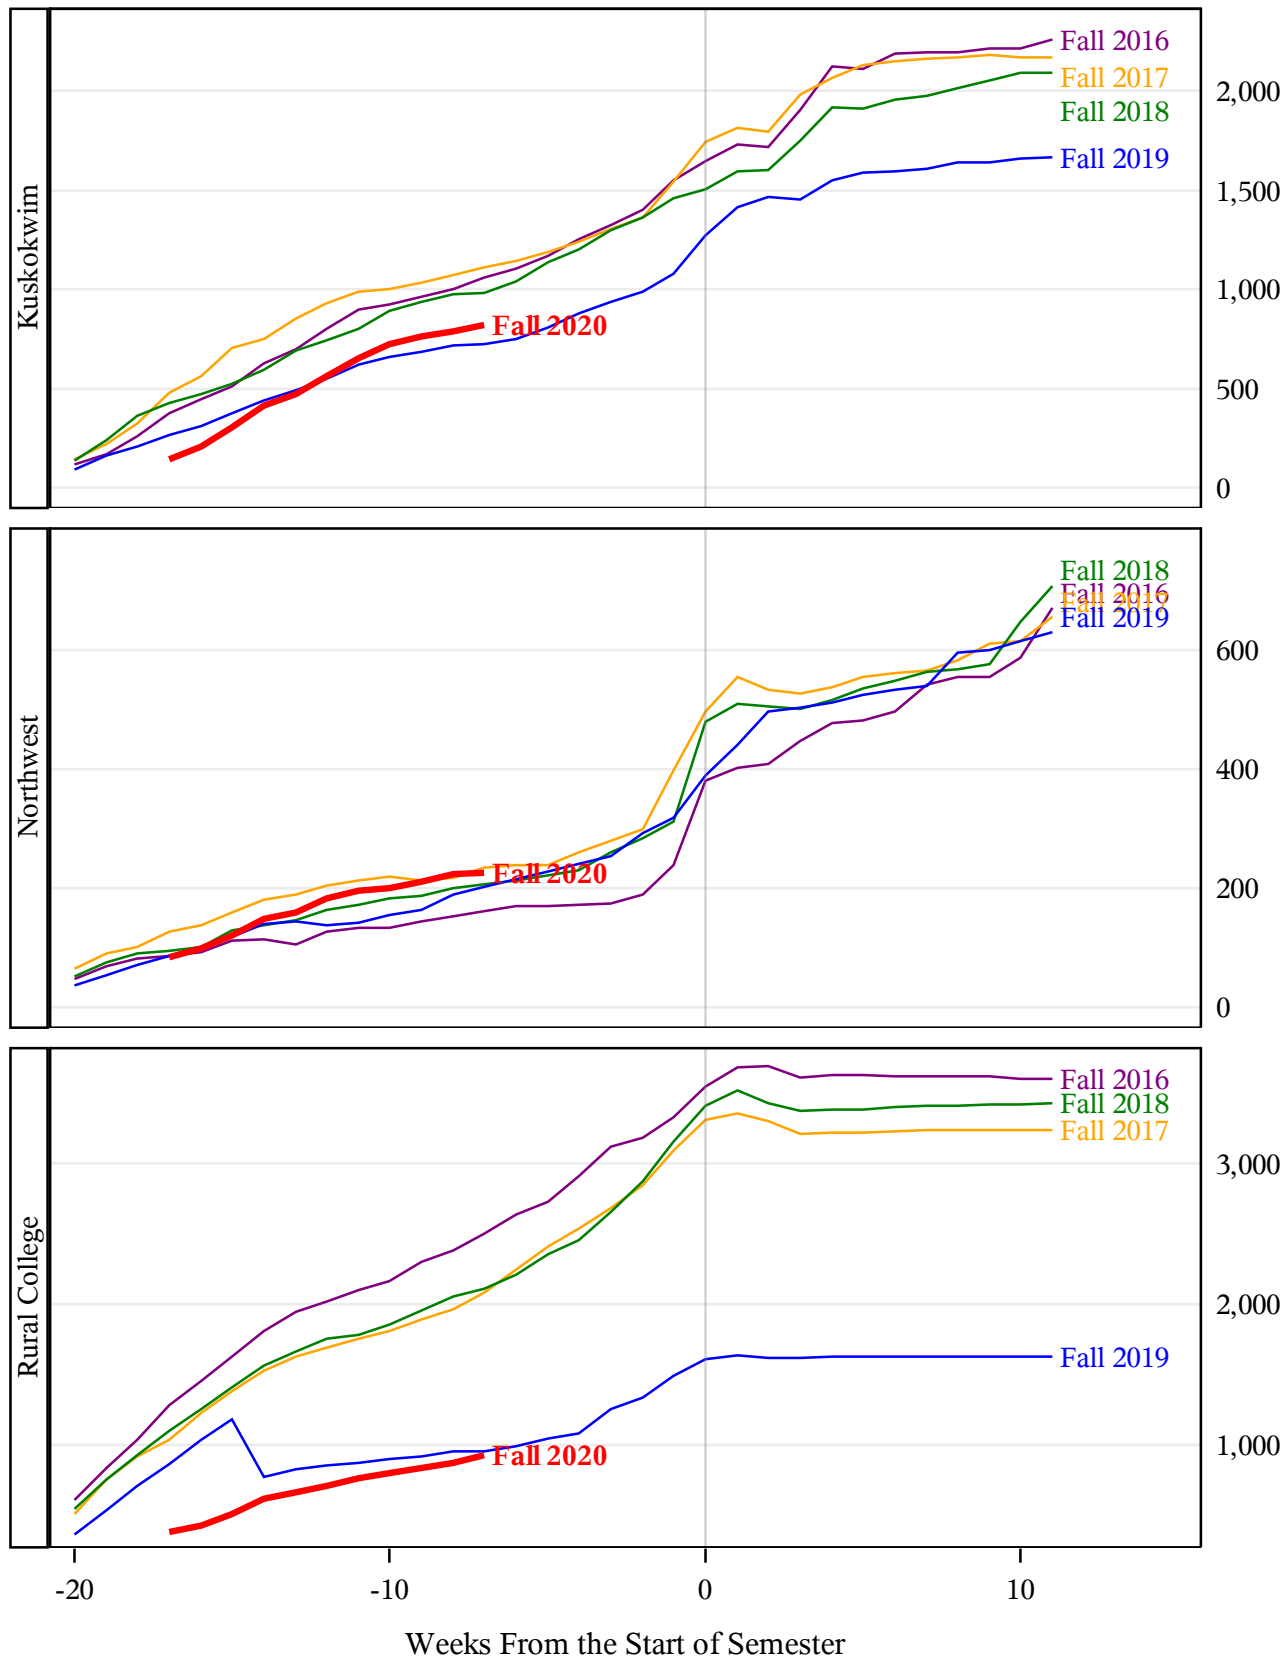

**University of Alaska Fairbanks - Early Semester Report  
 Student Credit Hours Generated by Registration Week  
 Fall 2016 - Fall 2020**

**University of Alaska Fairbanks - Early Semester Report  
 Student Credit Hours Generated by Registration Week  
 Fall 2016 - Fall 2020**