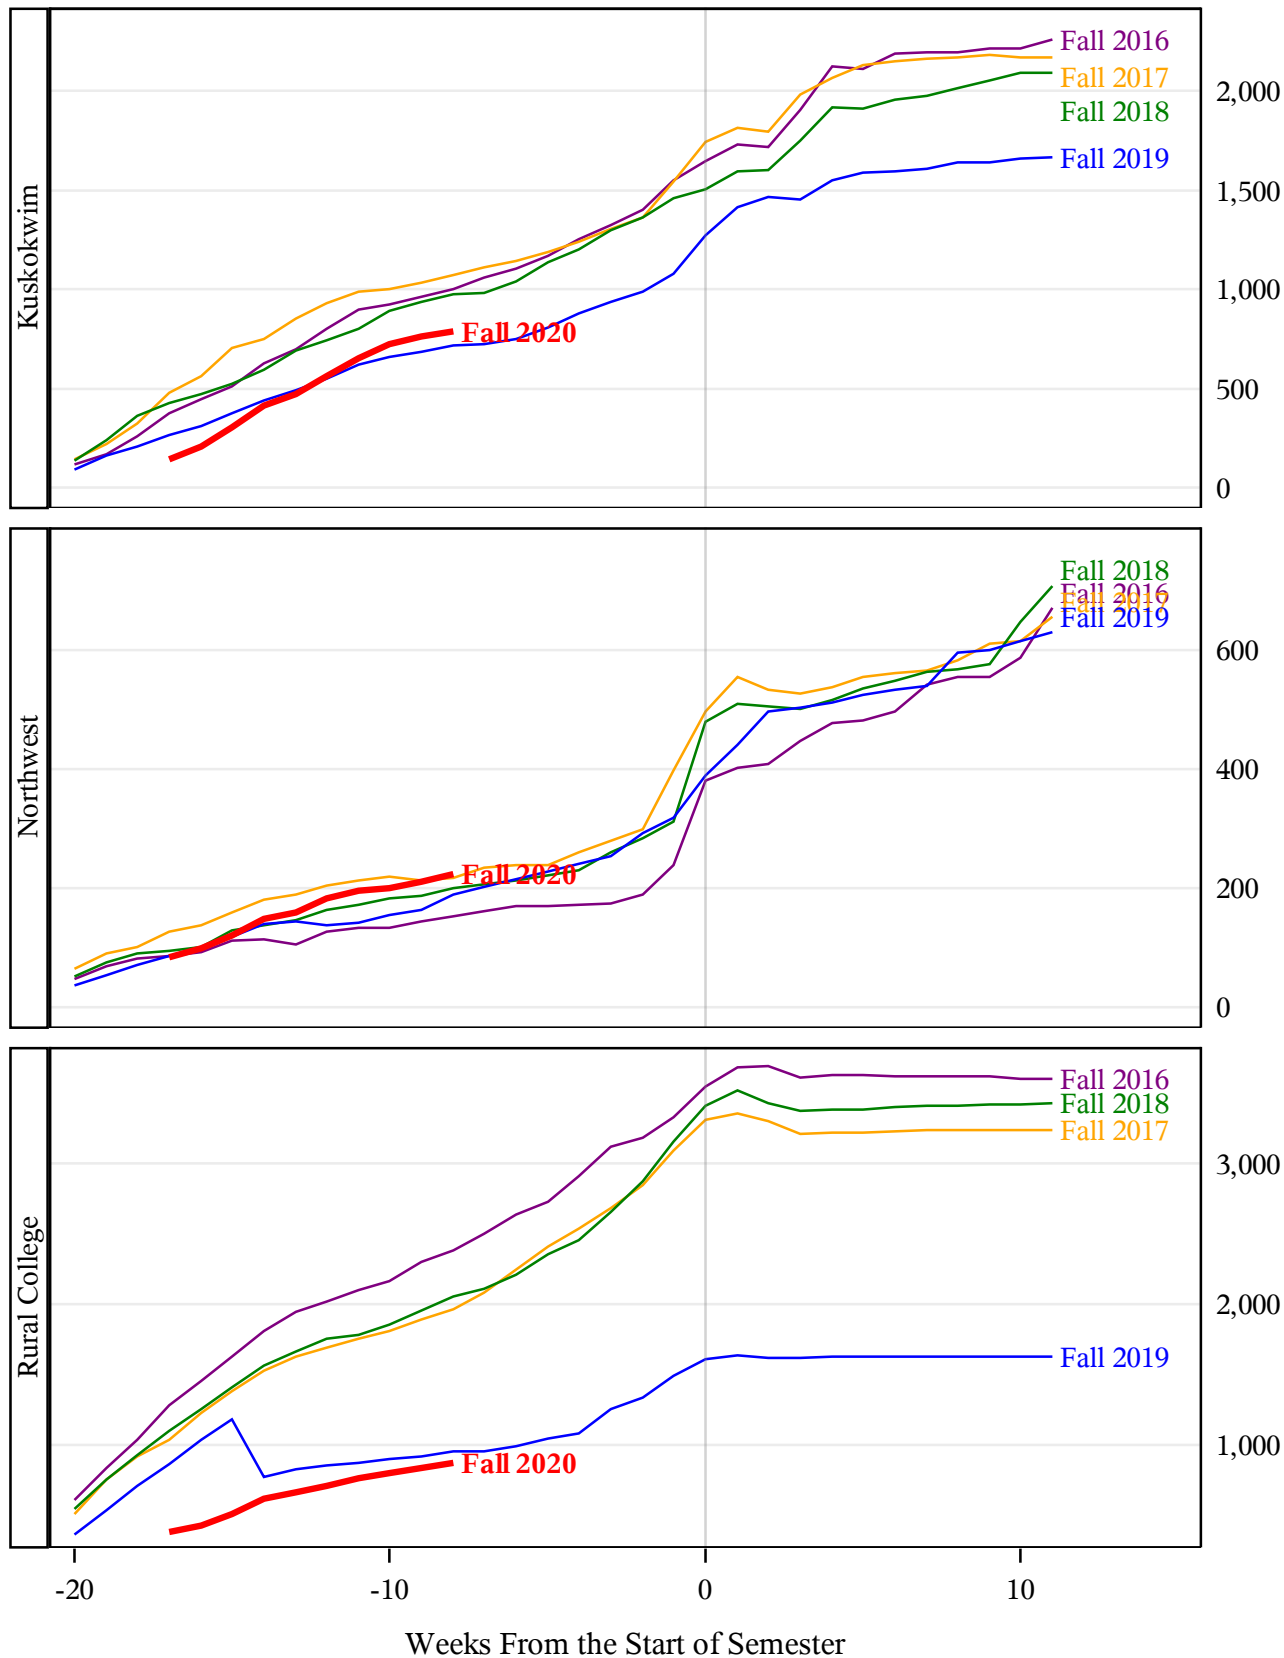

**University of Alaska Fairbanks - Early Semester Report  
 Student Credit Hours Generated by Registration Week  
 Fall 2016 - Fall 2020**

**University of Alaska Fairbanks - Early Semester Report  
 Student Credit Hours Generated by Registration Week  
 Fall 2016 - Fall 2020**