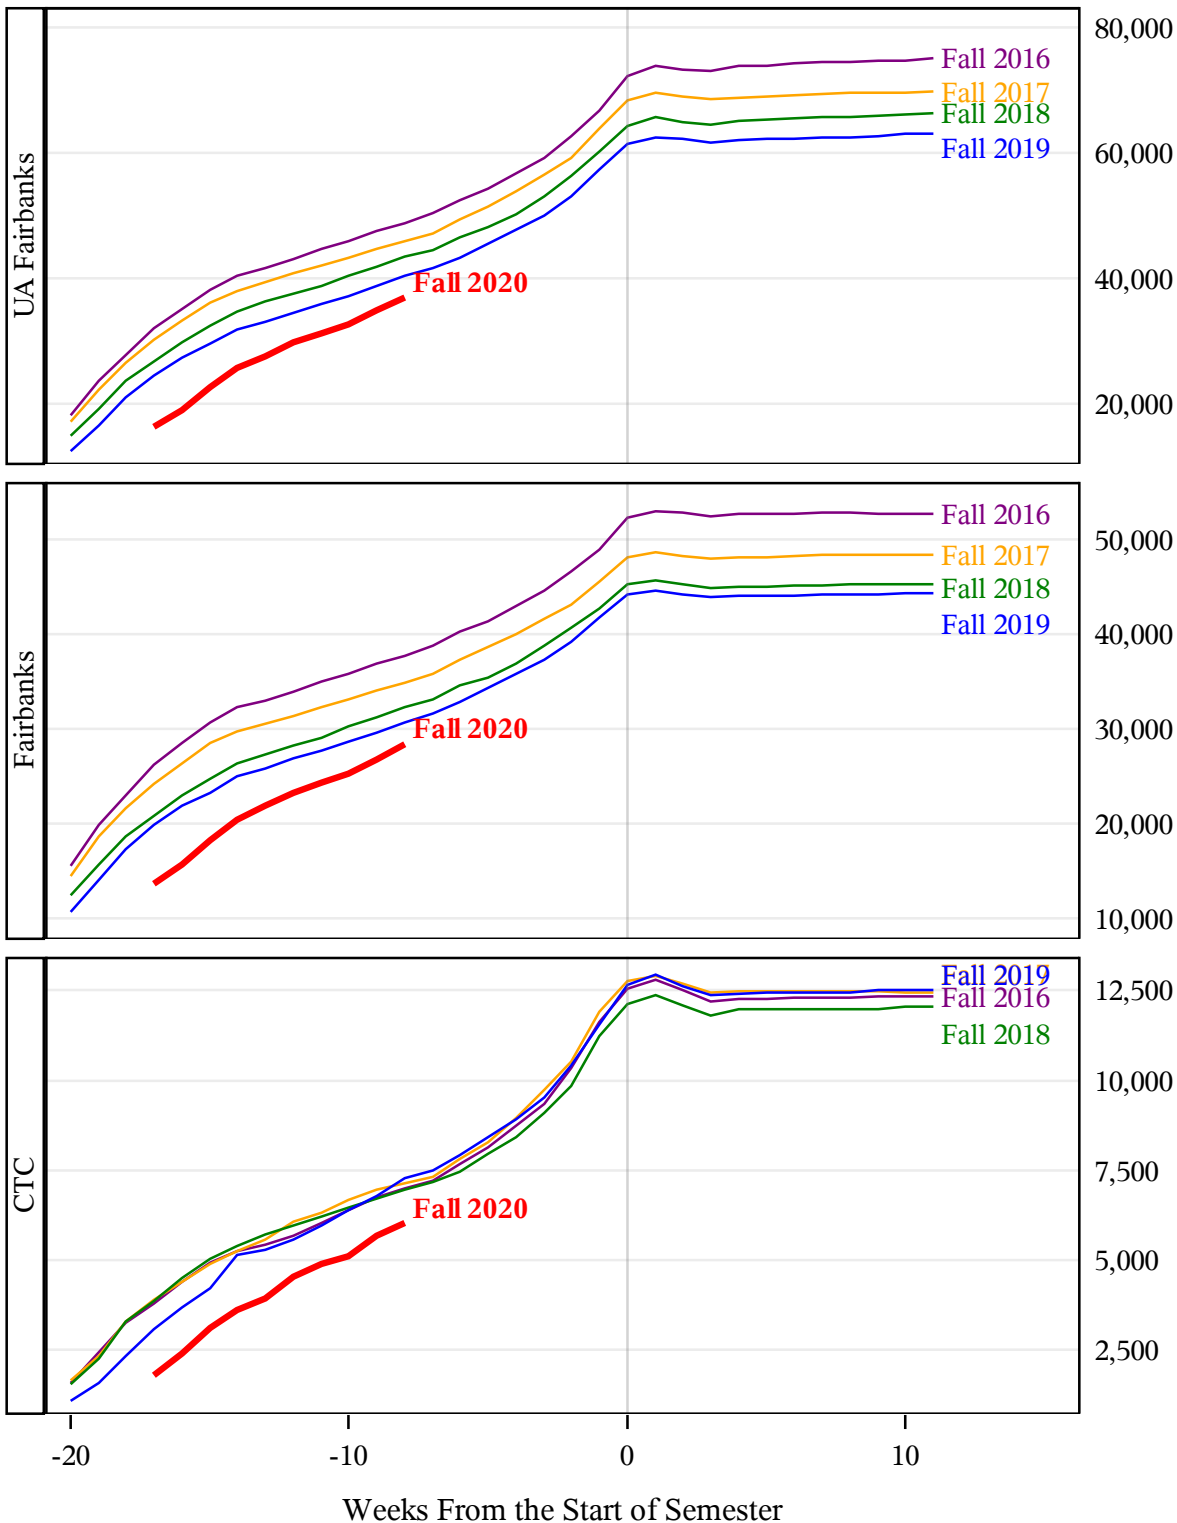

**University of Alaska Fairbanks - Early Semester Report  
 Student Credit Hours Generated by Registration Week  
 Fall 2016 - Fall 2020**

**University of Alaska Fairbanks - Early Semester Report  
 Student Credit Hours Generated by Registration Week  
 Fall 2016 - Fall 2020**