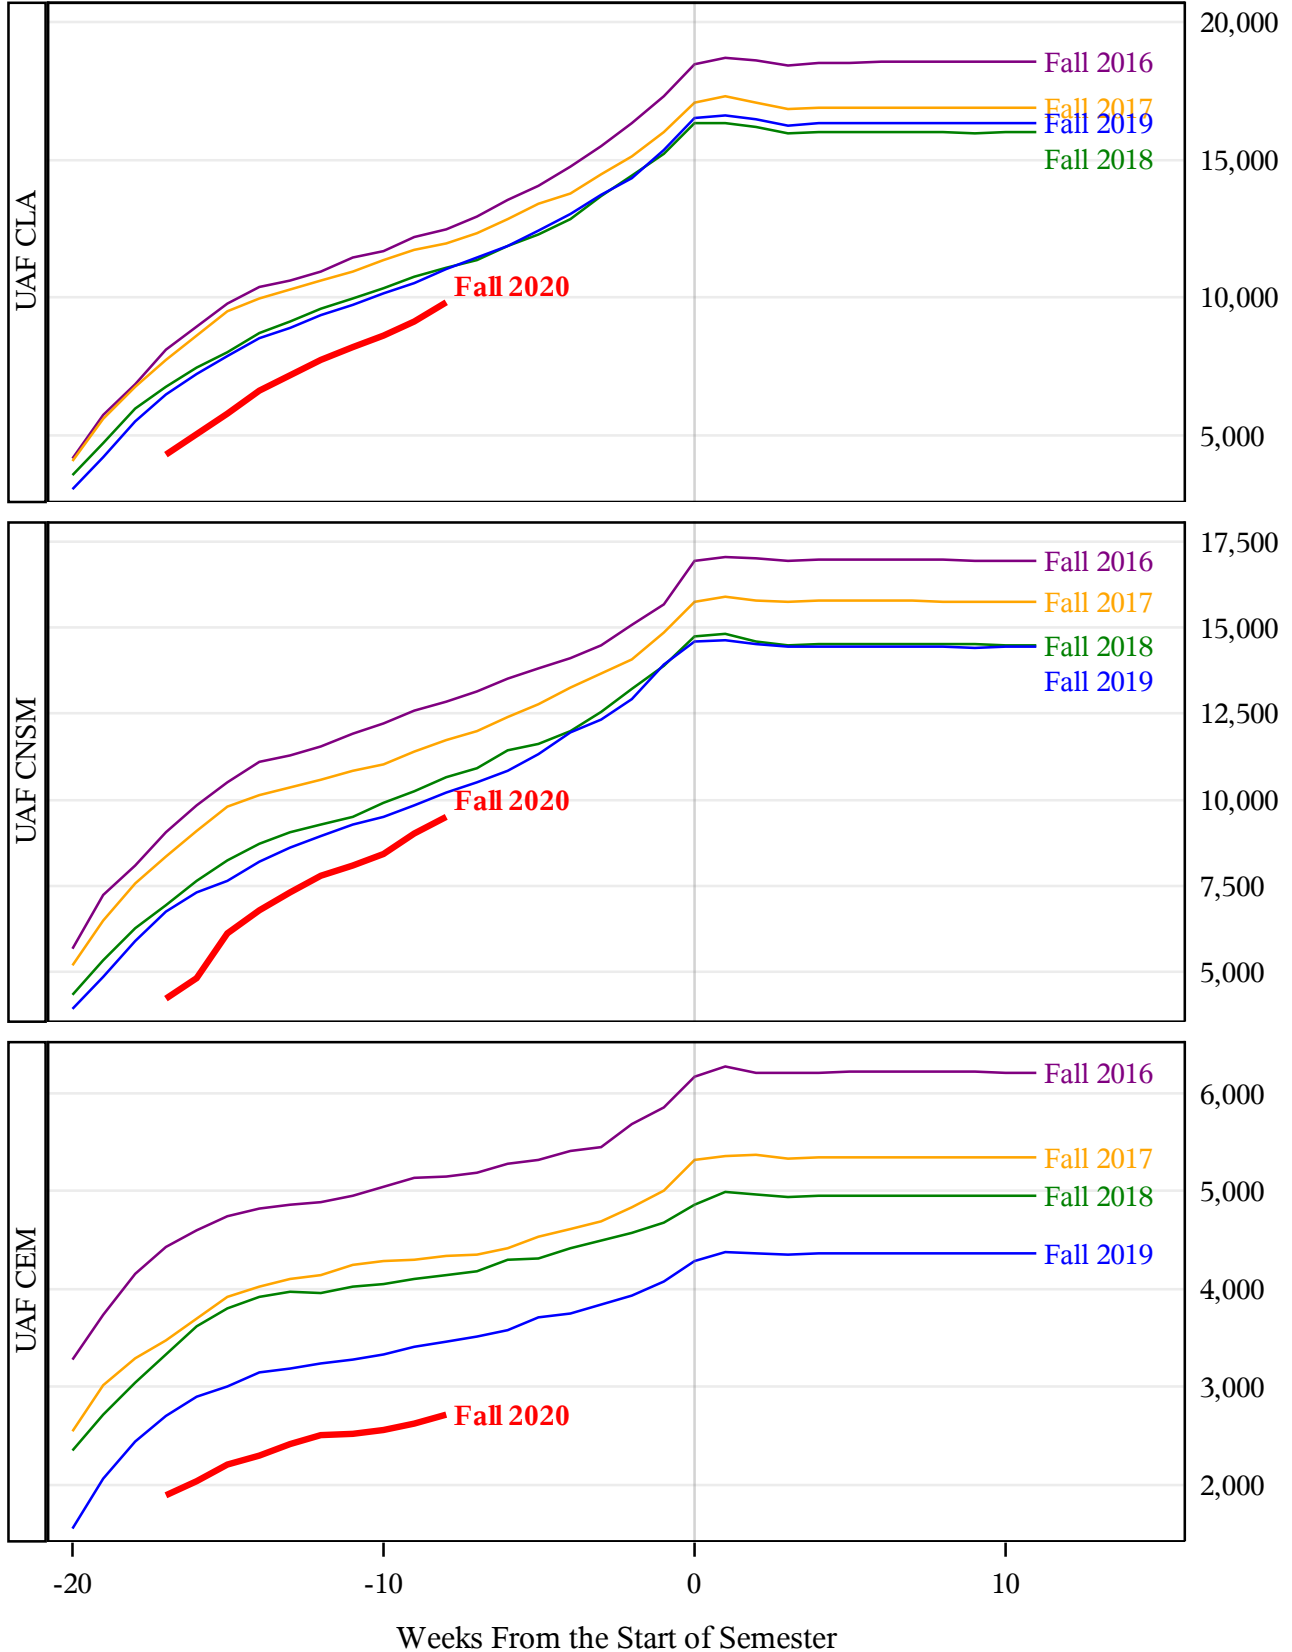

**University of Alaska Fairbanks - Early Semester Report  
 Student Credit Hours Generated by Registration Week  
 Fall 2016 - Fall 2020**

**University of Alaska Fairbanks - Early Semester Report  
 Student Credit Hours Generated by Registration Week  
 Fall 2016 - Fall 2020**