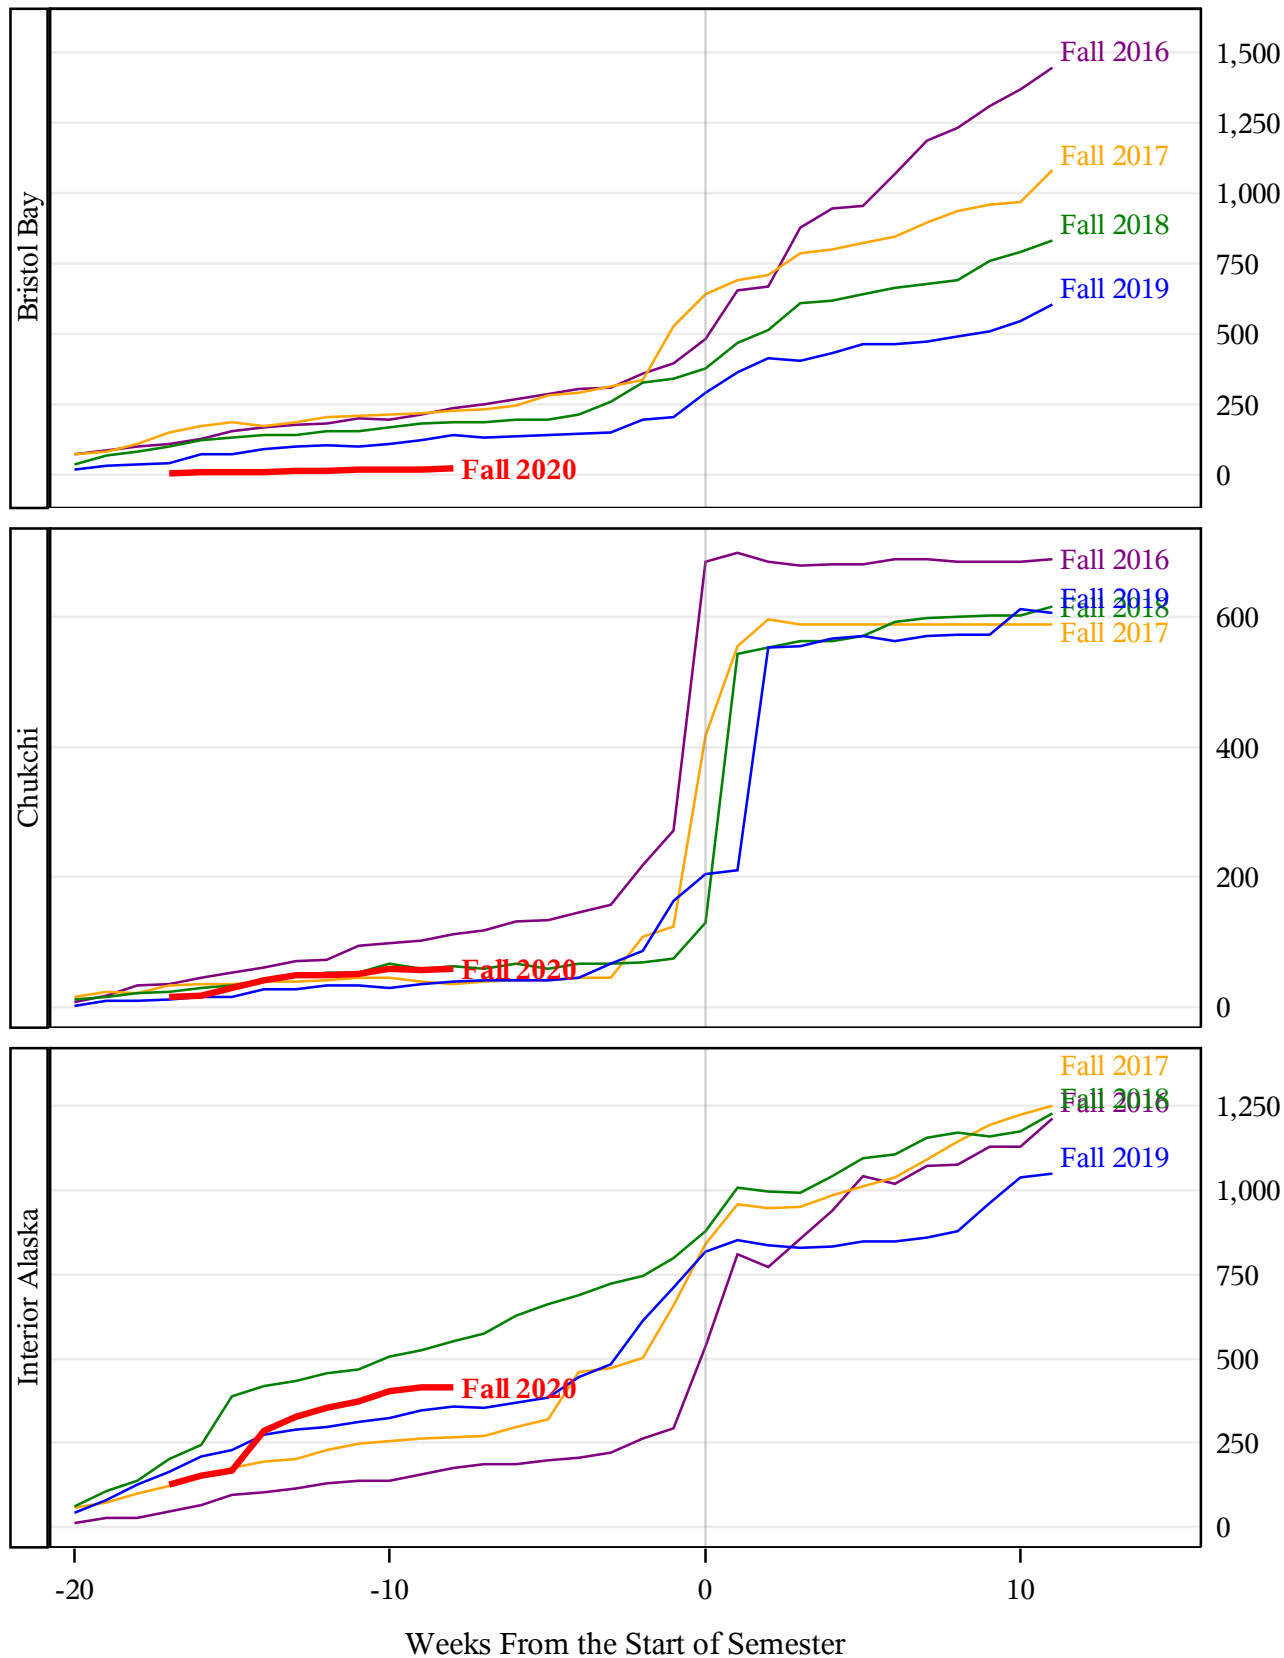

**University of Alaska Fairbanks - Early Semester Report  
 Student Credit Hours Generated by Registration Week  
 Fall 2016 - Fall 2020**

**University of Alaska Fairbanks - Early Semester Report  
 Student Credit Hours Generated by Registration Week  
 Fall 2016 - Fall 2020**