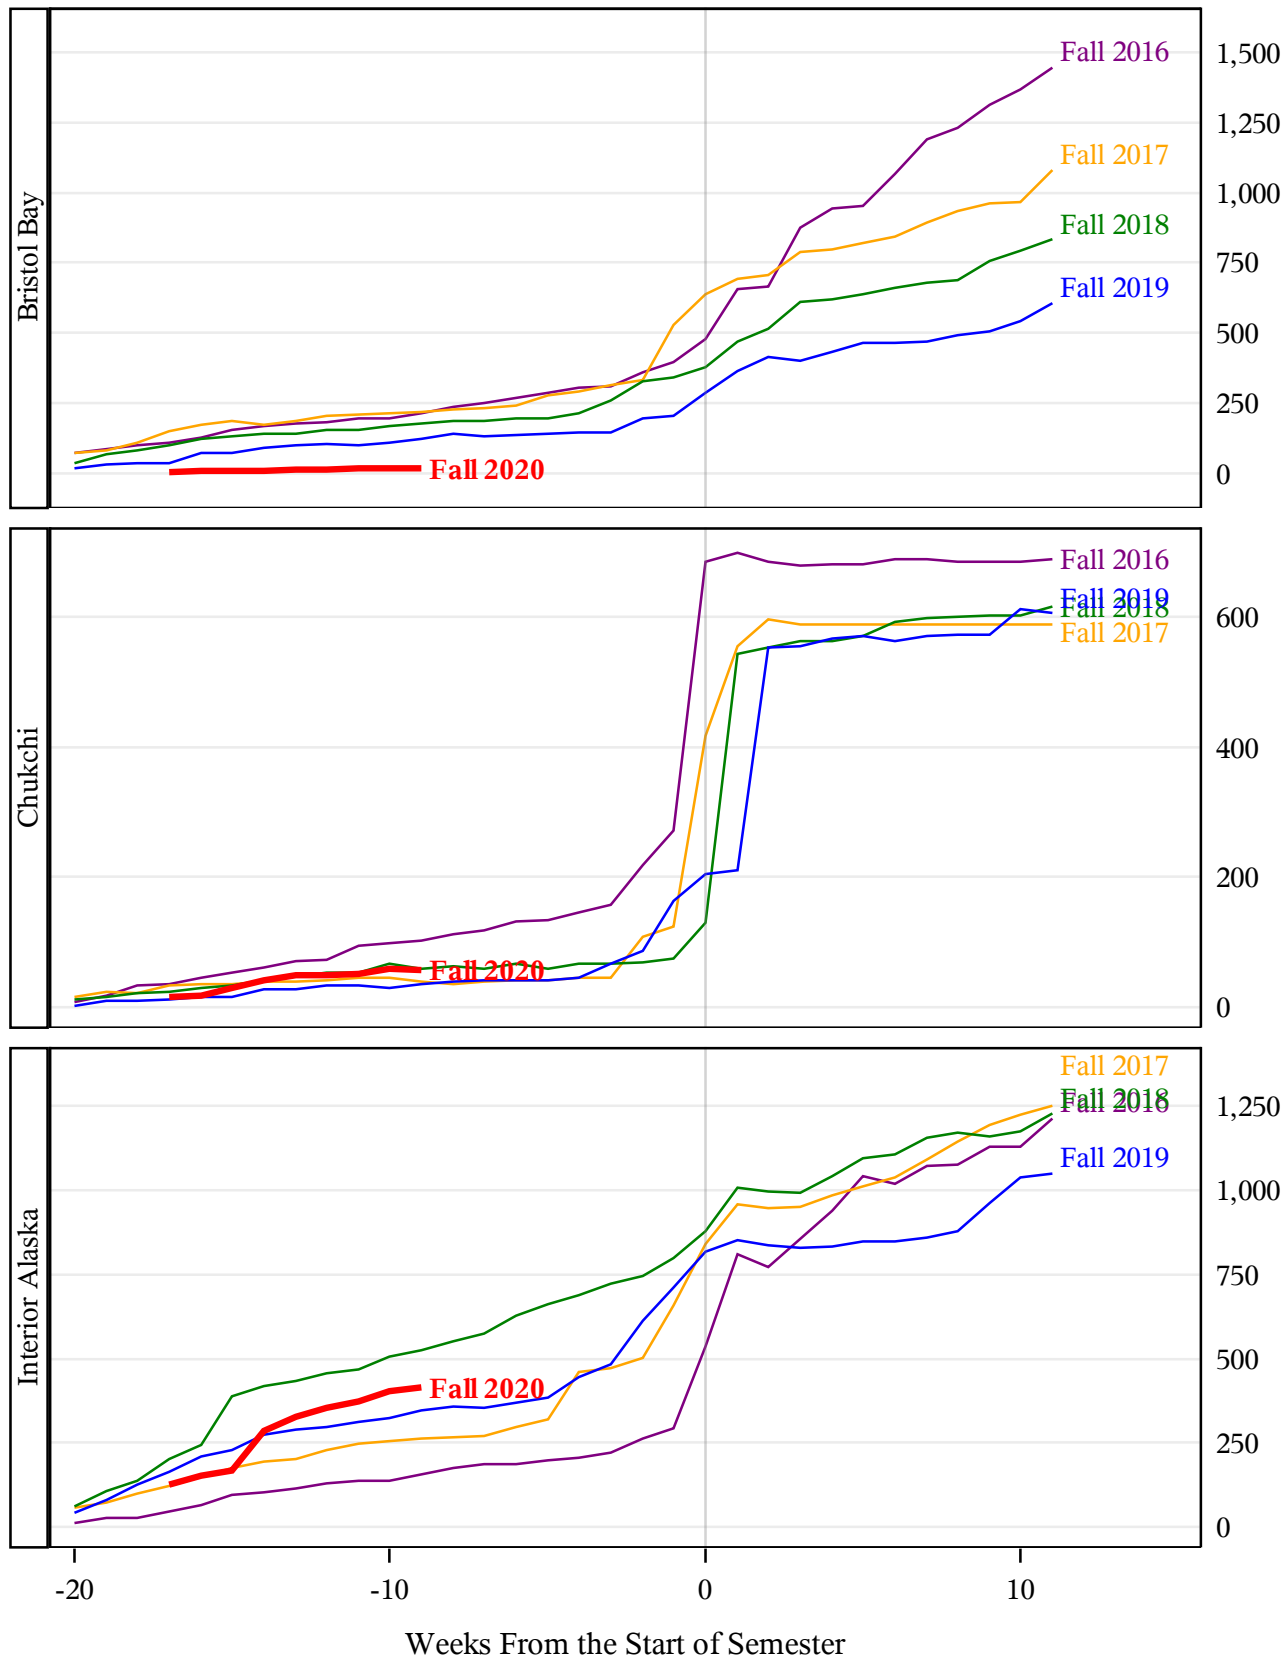

**University of Alaska Fairbanks - Early Semester Report  
 Student Credit Hours Generated by Registration Week  
 Fall 2016 - Fall 2020**

**University of Alaska Fairbanks - Early Semester Report  
 Student Credit Hours Generated by Registration Week  
 Fall 2016 - Fall 2020**