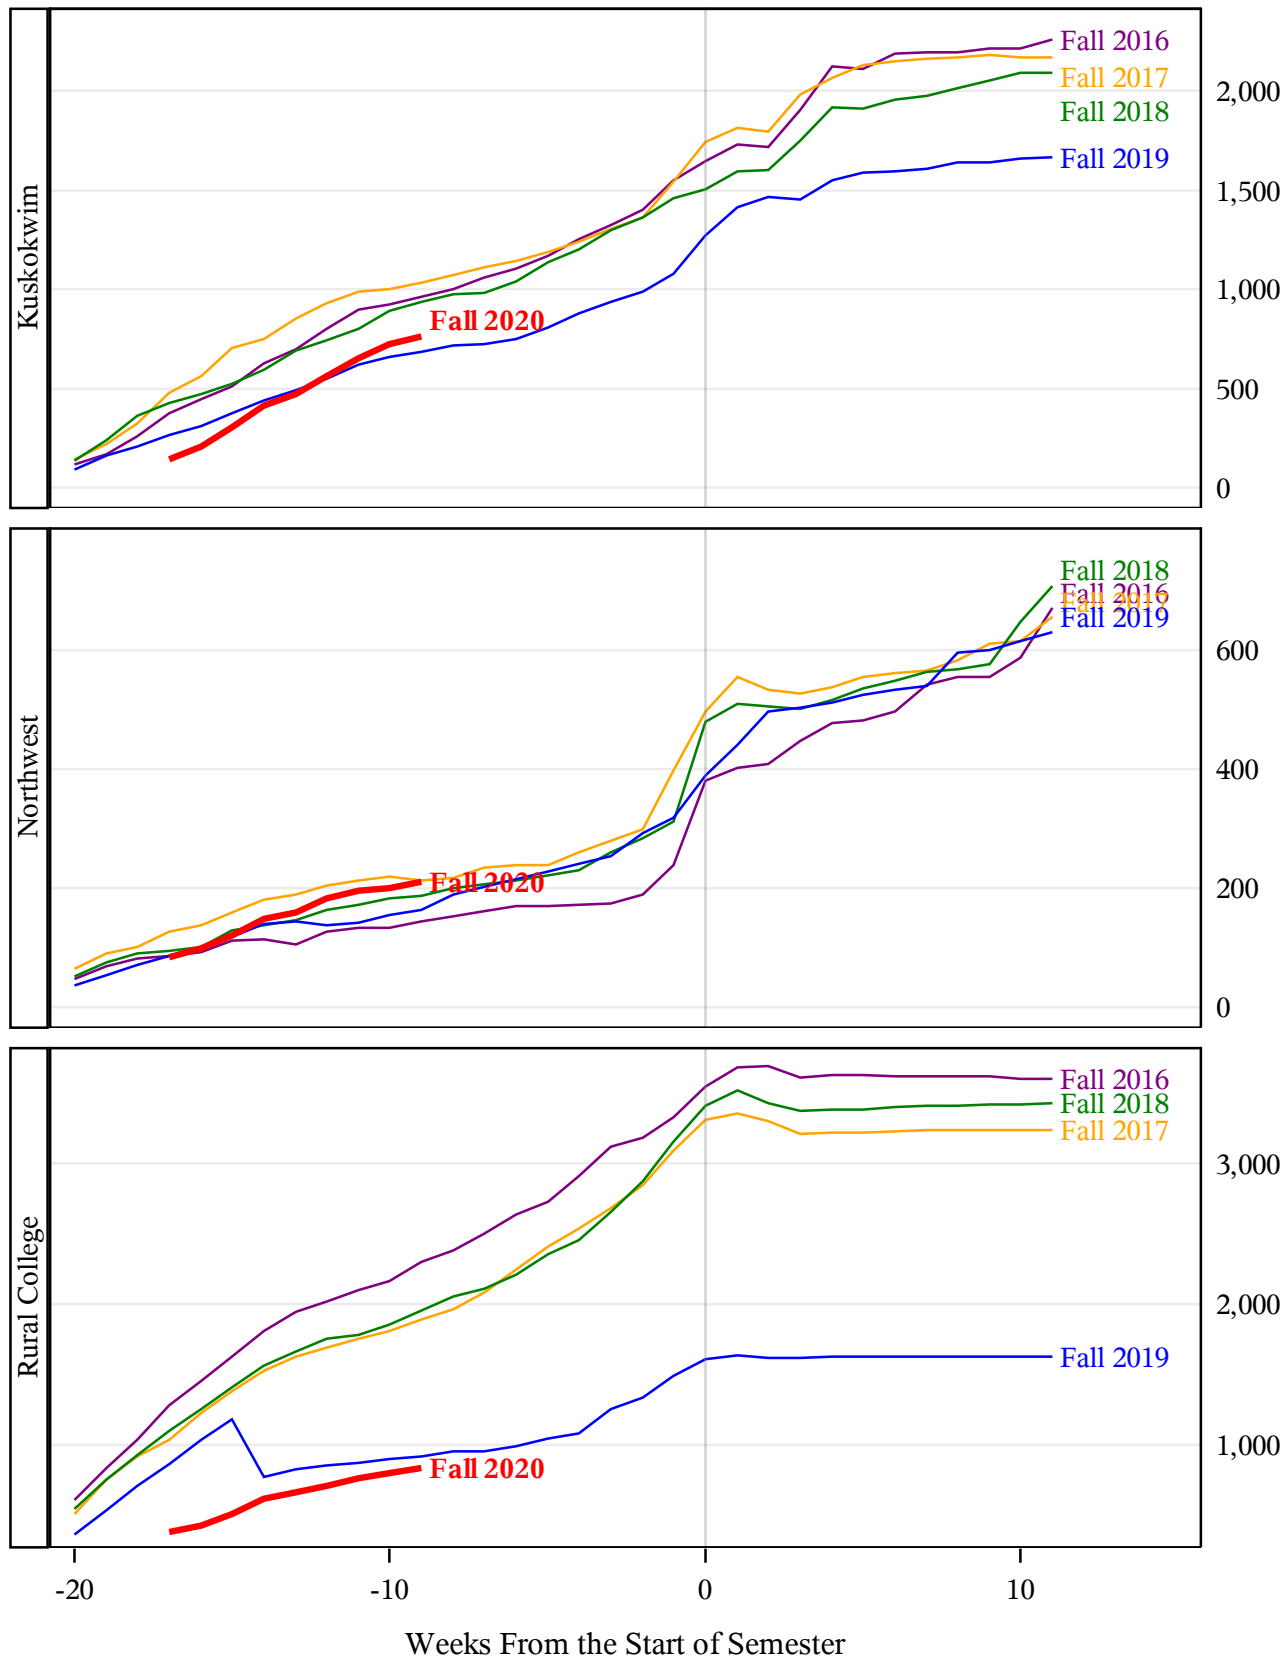

**University of Alaska Fairbanks - Early Semester Report  
 Student Credit Hours Generated by Registration Week  
 Fall 2016 - Fall 2020**

**University of Alaska Fairbanks - Early Semester Report  
 Student Credit Hours Generated by Registration Week  
 Fall 2016 - Fall 2020**