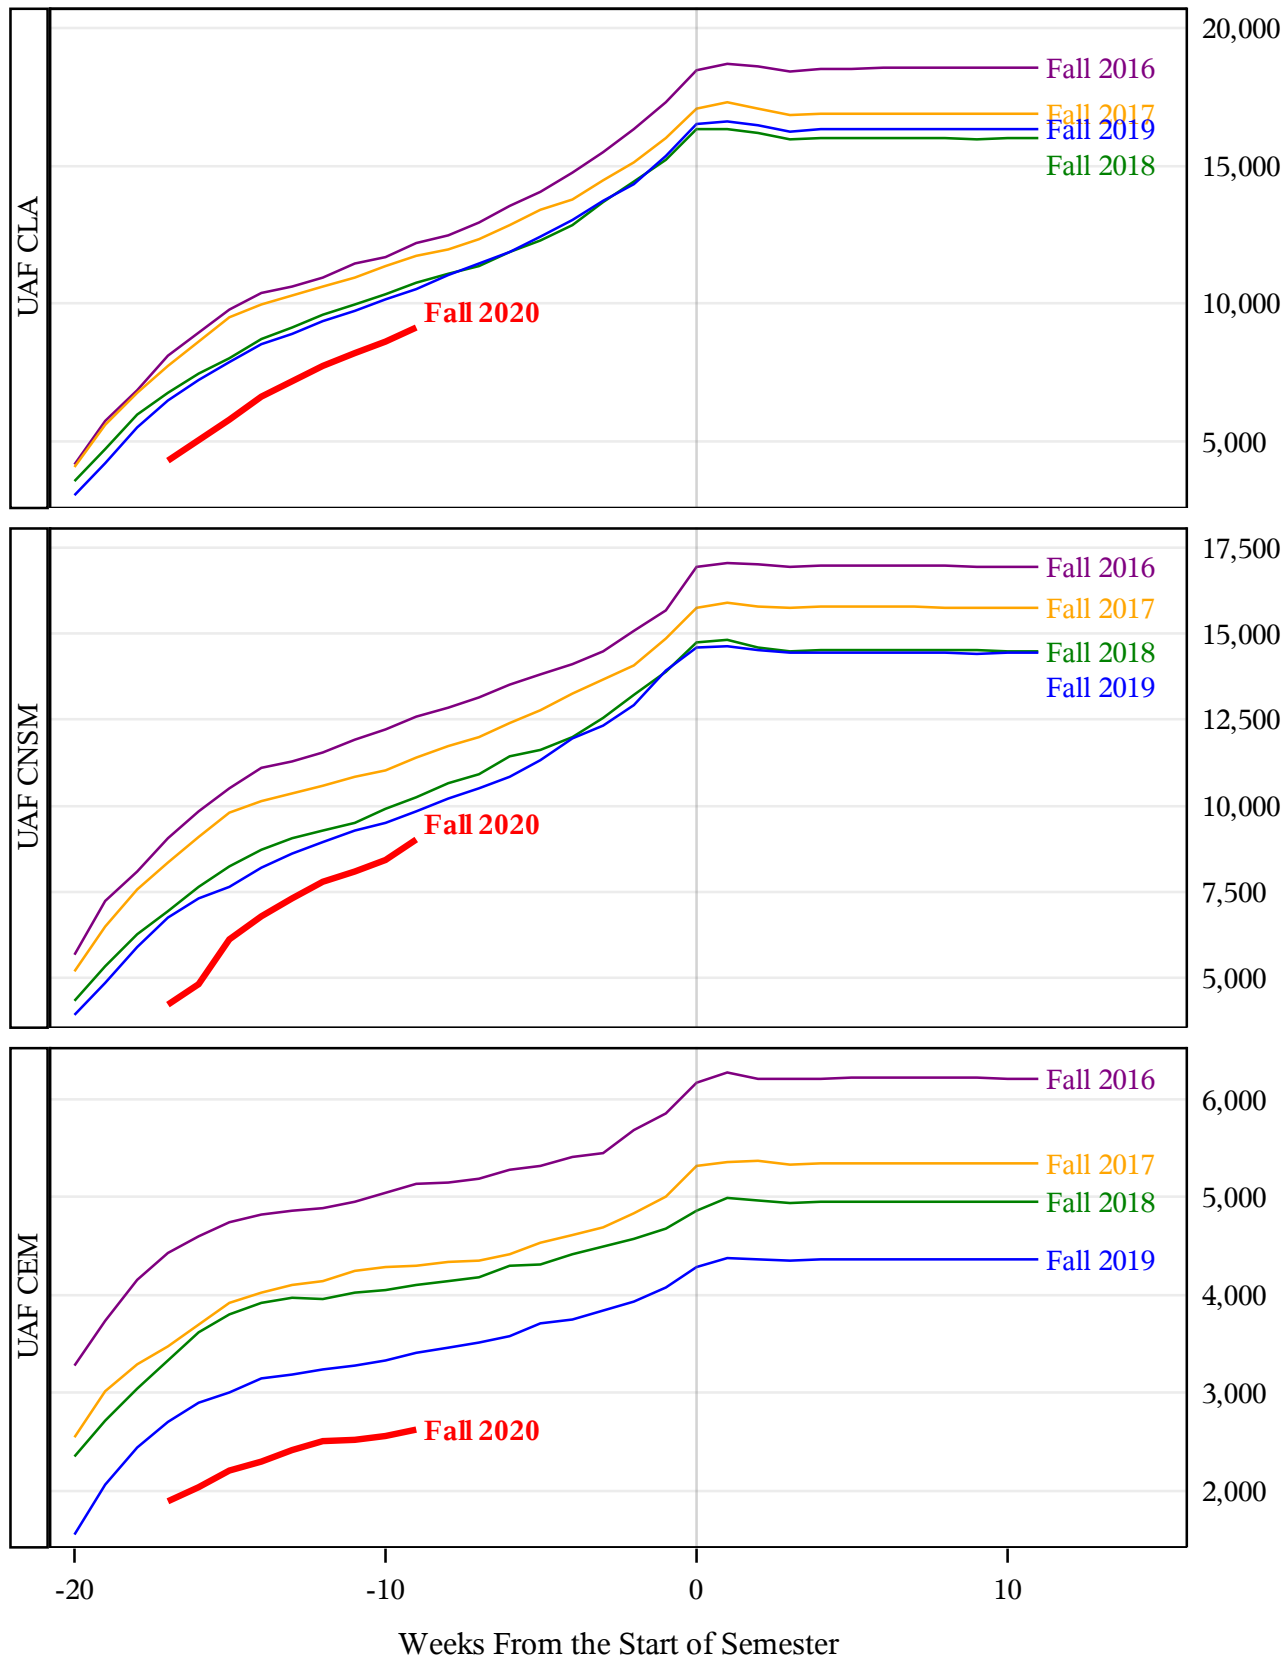

**University of Alaska Fairbanks - Early Semester Report  
 Student Credit Hours Generated by Registration Week  
 Fall 2016 - Fall 2020**

**University of Alaska Fairbanks - Early Semester Report  
 Student Credit Hours Generated by Registration Week  
 Fall 2016 - Fall 2020**