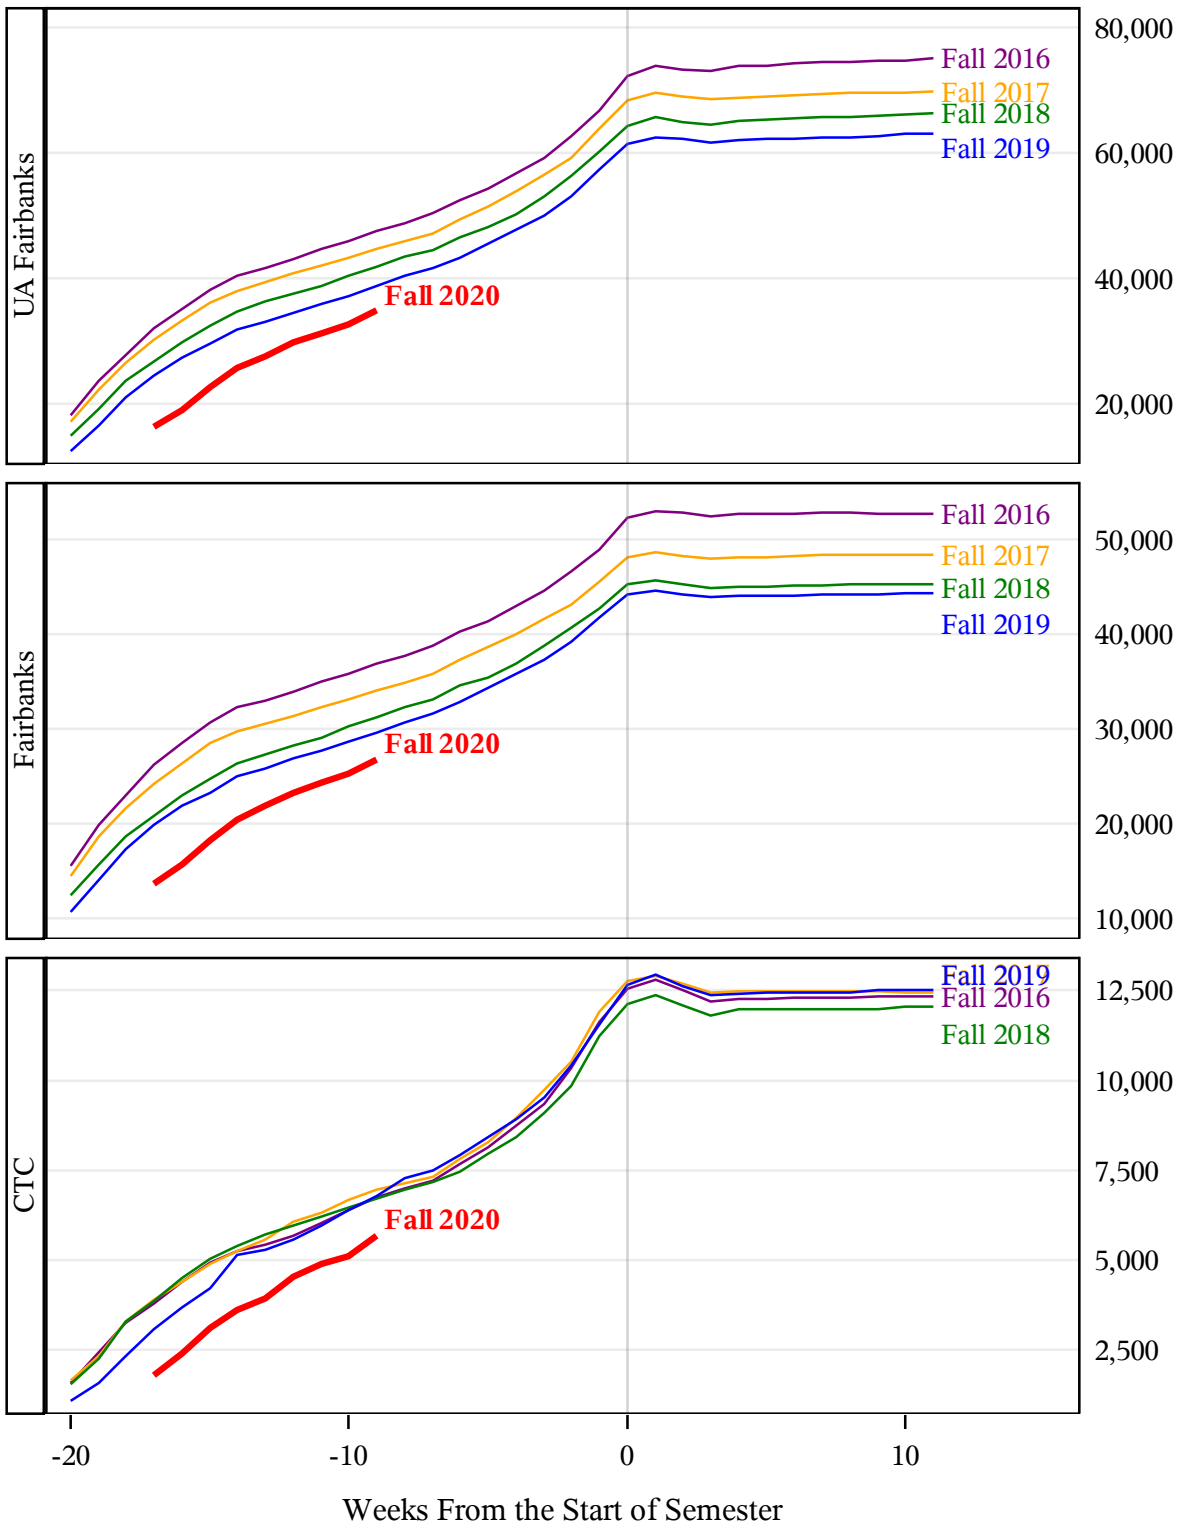

**University of Alaska Fairbanks - Early Semester Report  
 Student Credit Hours Generated by Registration Week  
 Fall 2016 - Fall 2020**

**University of Alaska Fairbanks - Early Semester Report  
 Student Credit Hours Generated by Registration Week  
 Fall 2016 - Fall 2020**