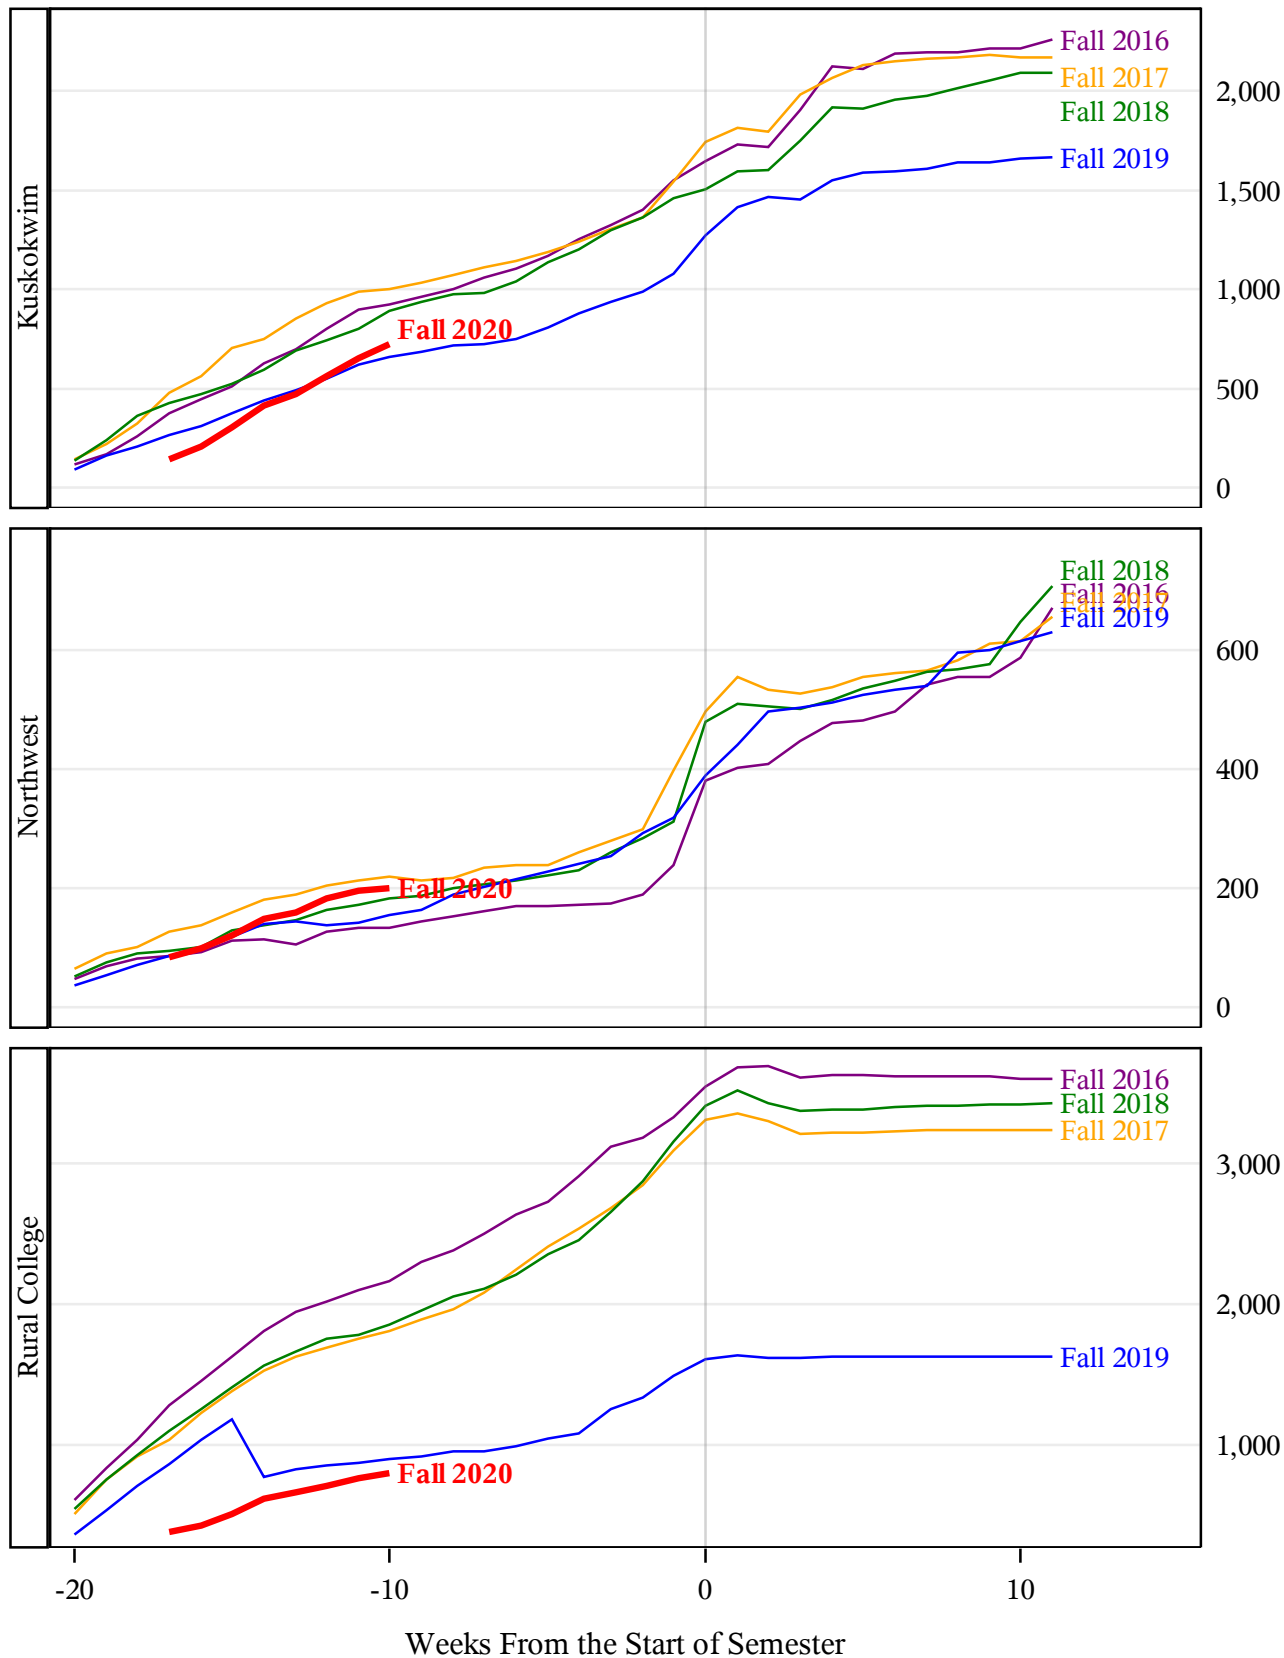

**University of Alaska Fairbanks - Early Semester Report
 Student Credit Hours Generated by Registration Week
 Fall 2016 - Fall 2020**

**University of Alaska Fairbanks - Early Semester Report
 Student Credit Hours Generated by Registration Week
 Fall 2016 - Fall 2020**