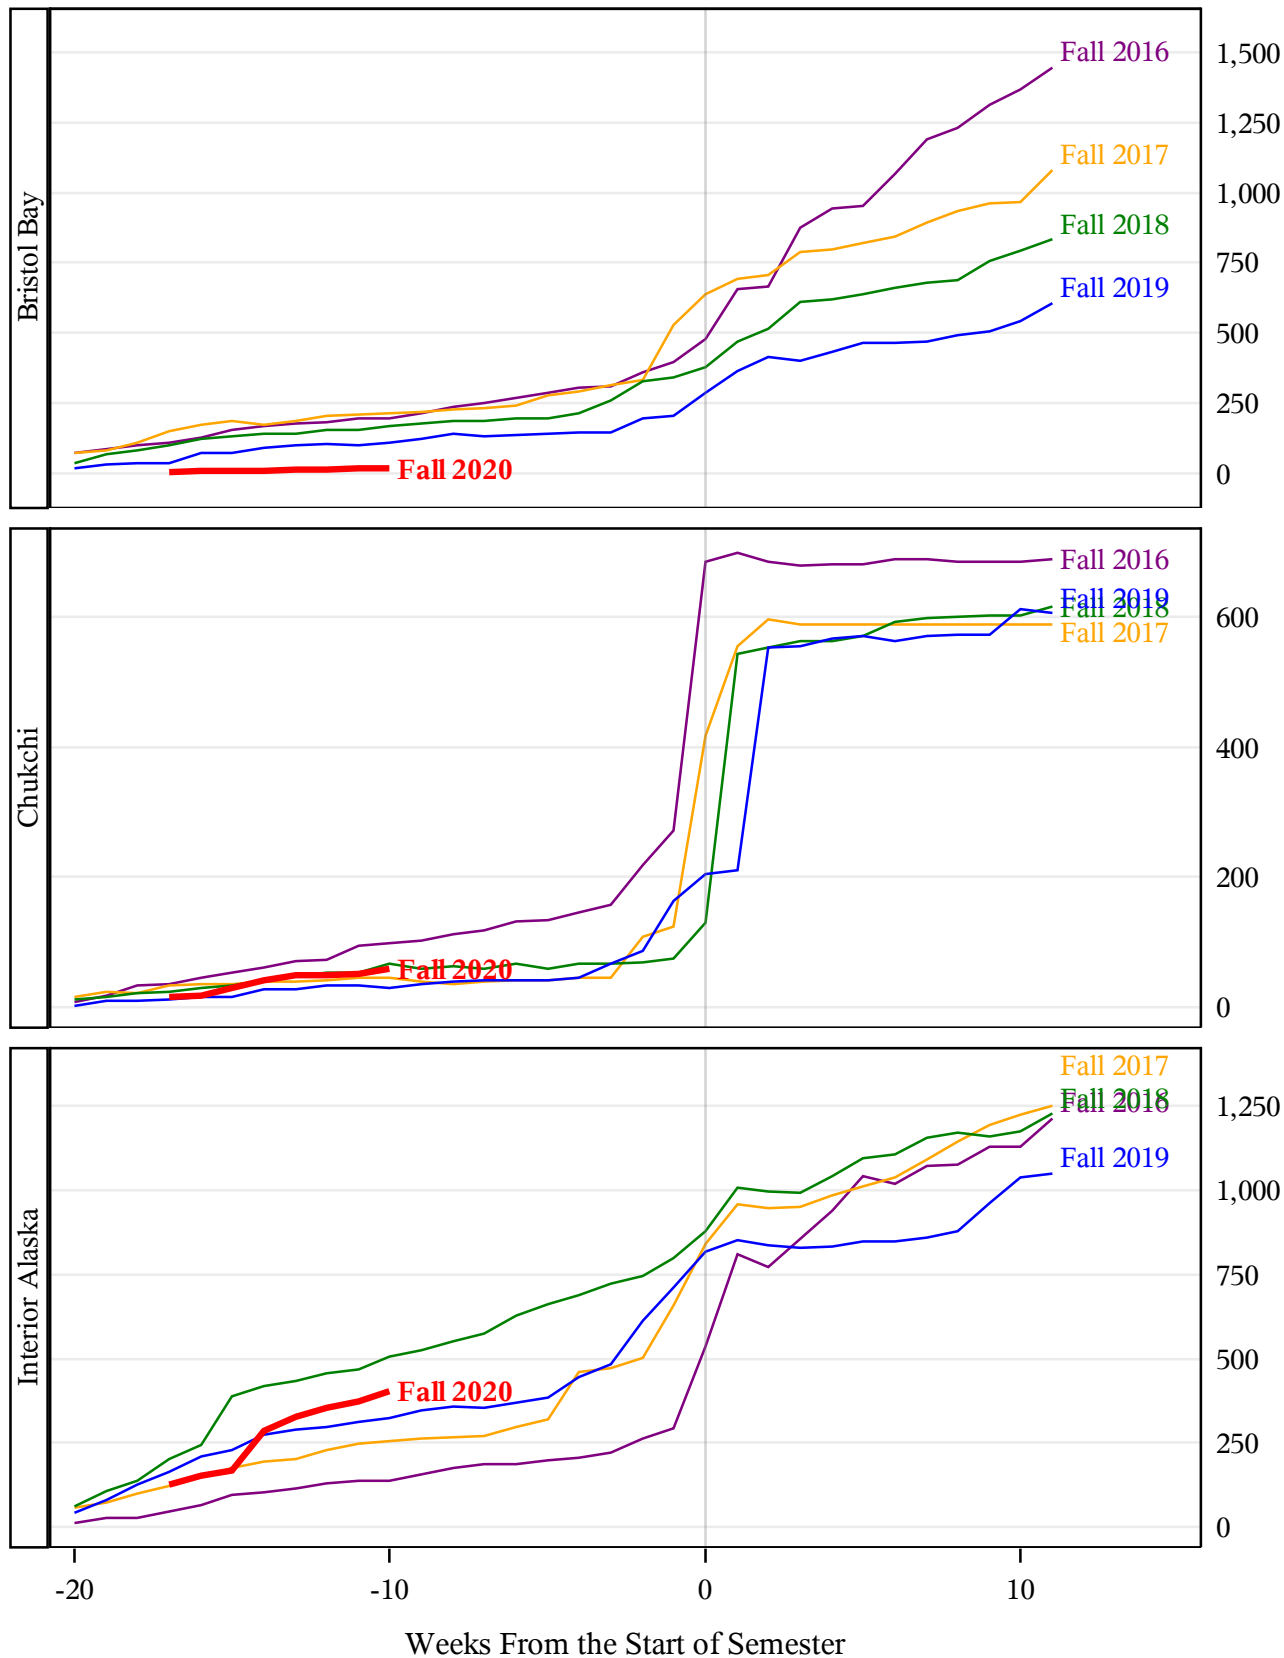

**University of Alaska Fairbanks - Early Semester Report
 Student Credit Hours Generated by Registration Week
 Fall 2016 - Fall 2020**

**University of Alaska Fairbanks - Early Semester Report
 Student Credit Hours Generated by Registration Week
 Fall 2016 - Fall 2020**