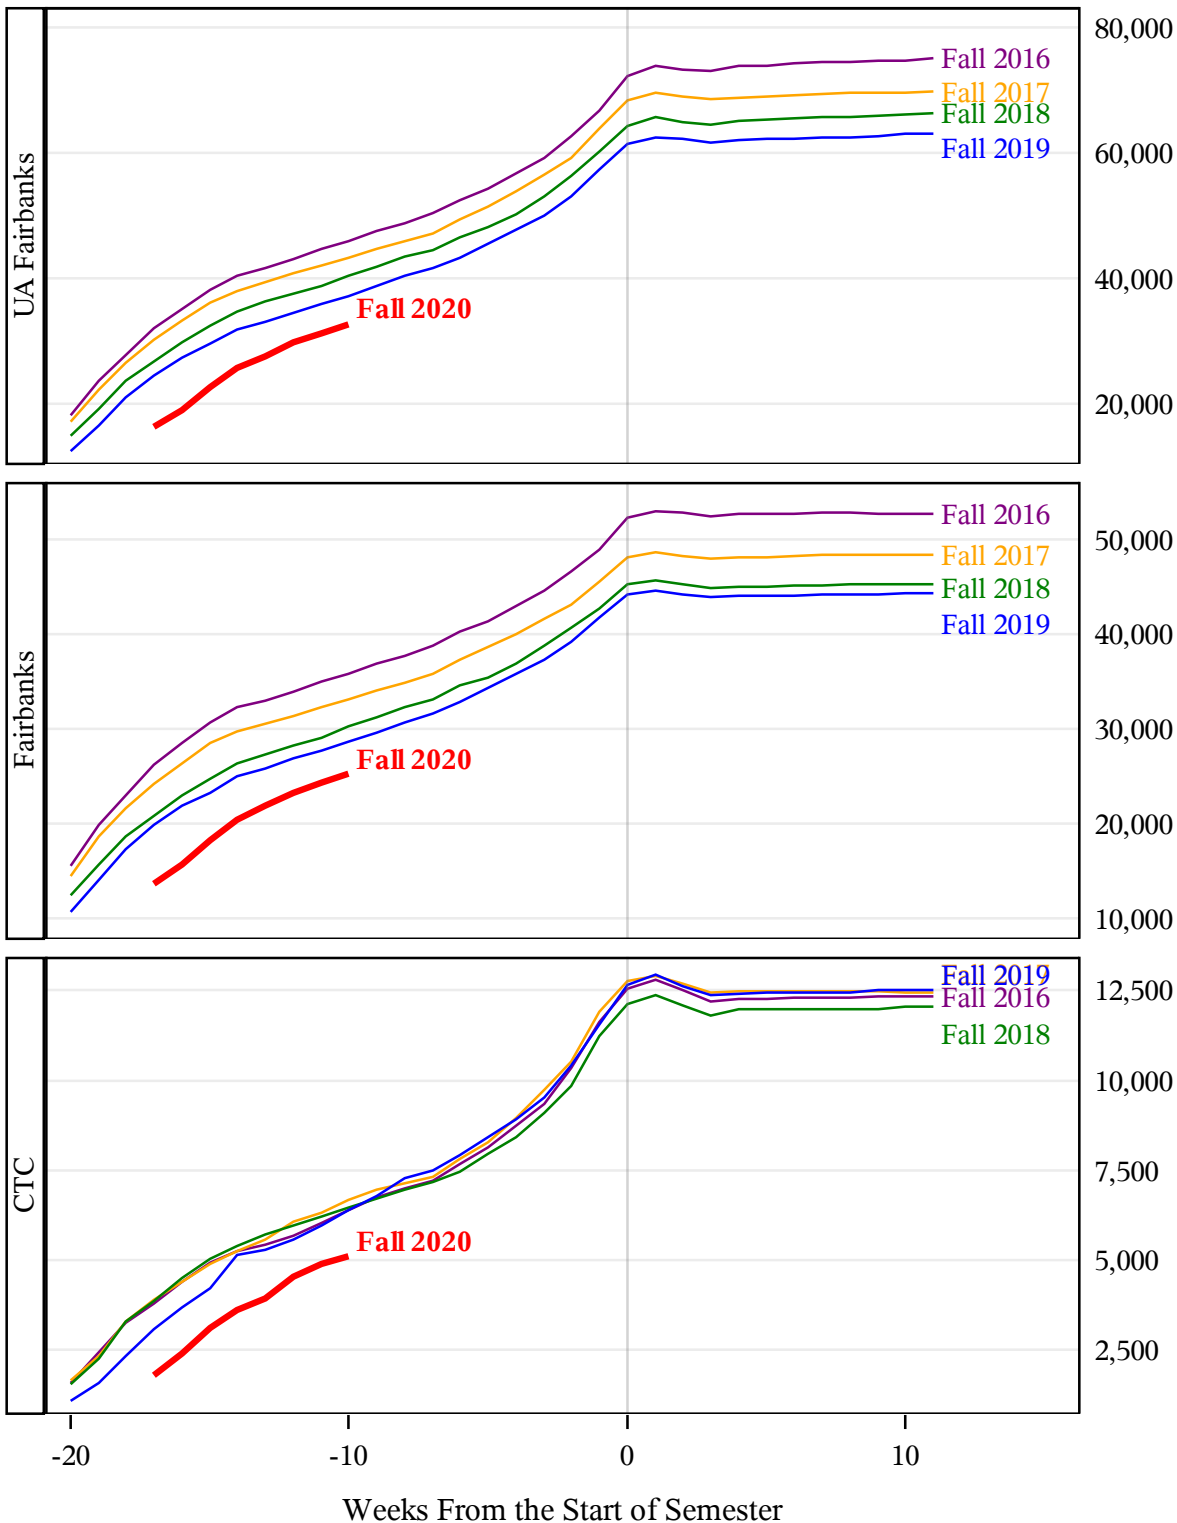

**University of Alaska Fairbanks - Early Semester Report
 Student Credit Hours Generated by Registration Week
 Fall 2016 - Fall 2020**

**University of Alaska Fairbanks - Early Semester Report
 Student Credit Hours Generated by Registration Week
 Fall 2016 - Fall 2020**