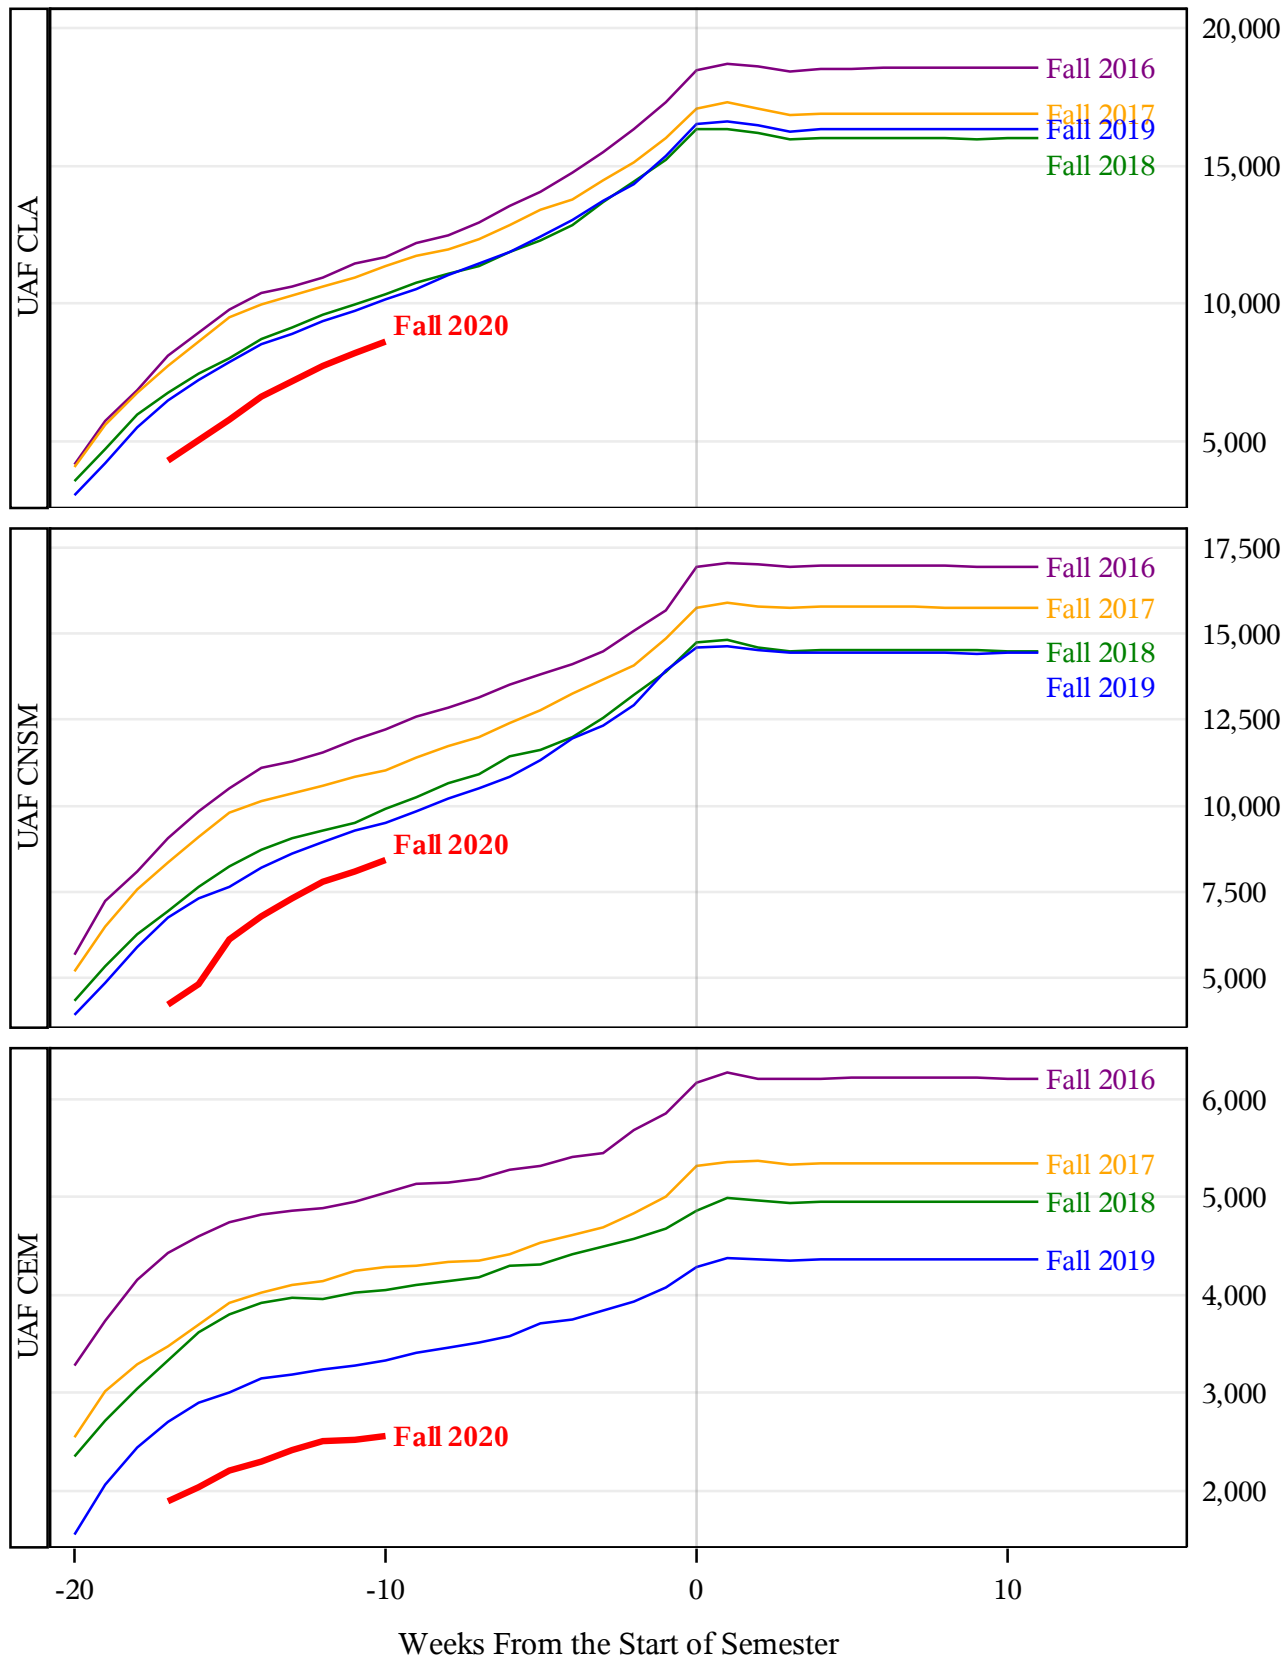

**University of Alaska Fairbanks - Early Semester Report
 Student Credit Hours Generated by Registration Week
 Fall 2016 - Fall 2020**

**University of Alaska Fairbanks - Early Semester Report
 Student Credit Hours Generated by Registration Week
 Fall 2016 - Fall 2020**