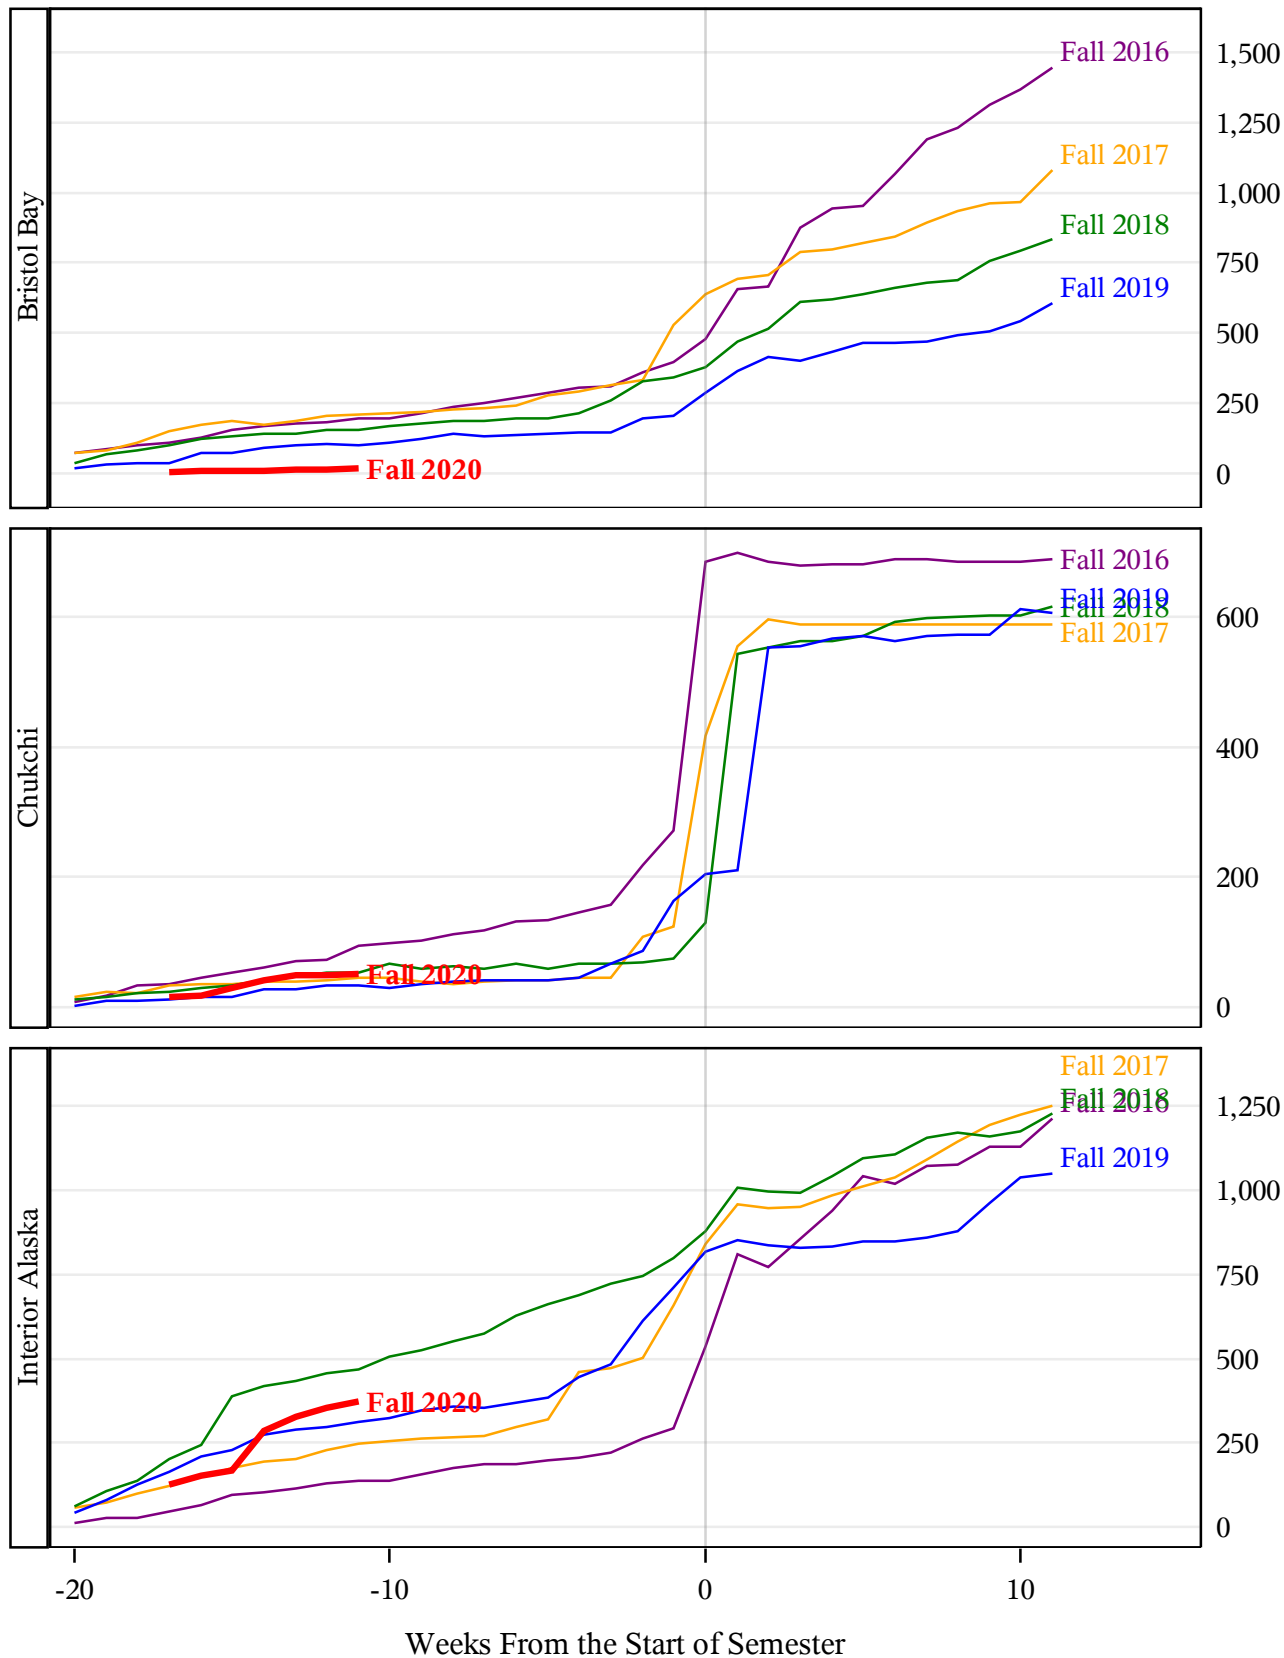

**University of Alaska Fairbanks - Early Semester Report
 Student Credit Hours Generated by Registration Week
 Fall 2016 - Fall 2020**

**University of Alaska Fairbanks - Early Semester Report
 Student Credit Hours Generated by Registration Week
 Fall 2016 - Fall 2020**