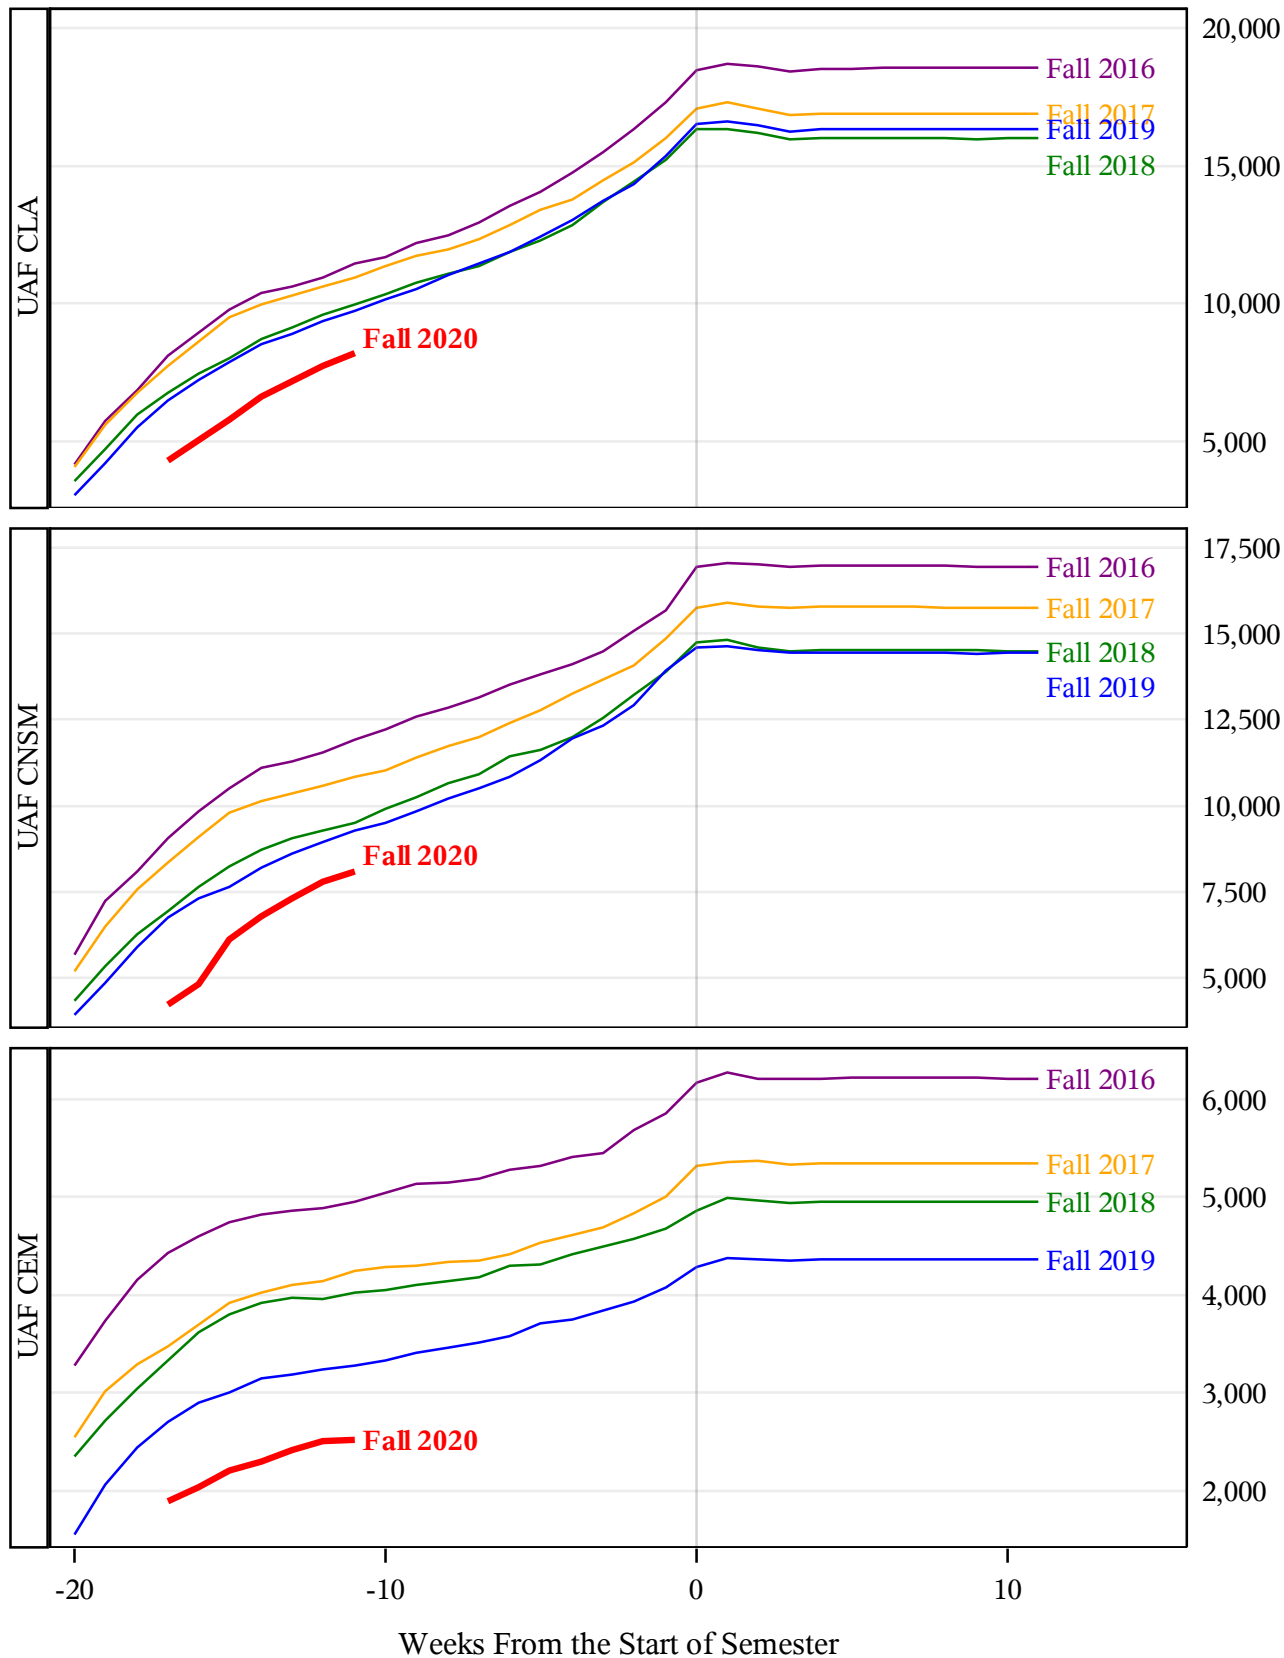

**University of Alaska Fairbanks - Early Semester Report
 Student Credit Hours Generated by Registration Week
 Fall 2016 - Fall 2020**

**University of Alaska Fairbanks - Early Semester Report
 Student Credit Hours Generated by Registration Week
 Fall 2016 - Fall 2020**