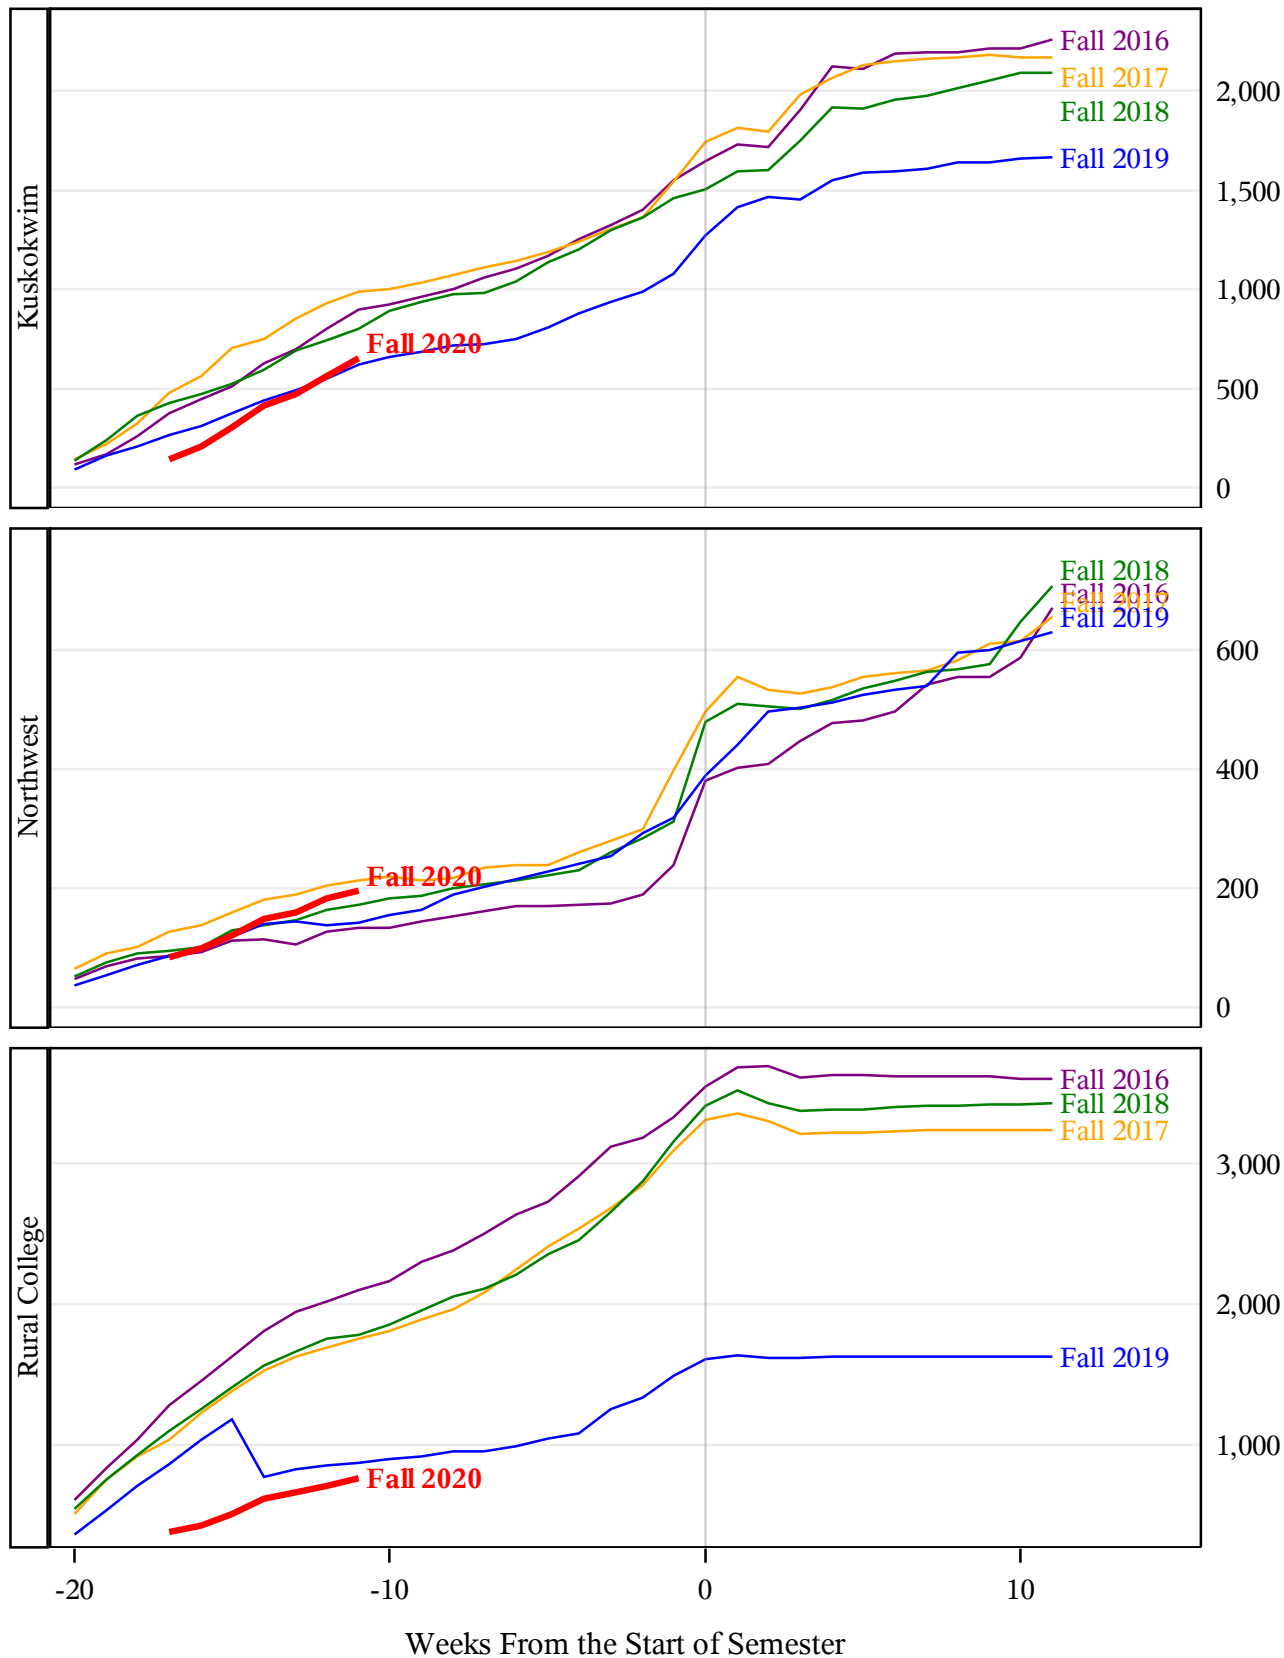

**University of Alaska Fairbanks - Early Semester Report
 Student Credit Hours Generated by Registration Week
 Fall 2016 - Fall 2020**

**University of Alaska Fairbanks - Early Semester Report
 Student Credit Hours Generated by Registration Week
 Fall 2016 - Fall 2020**