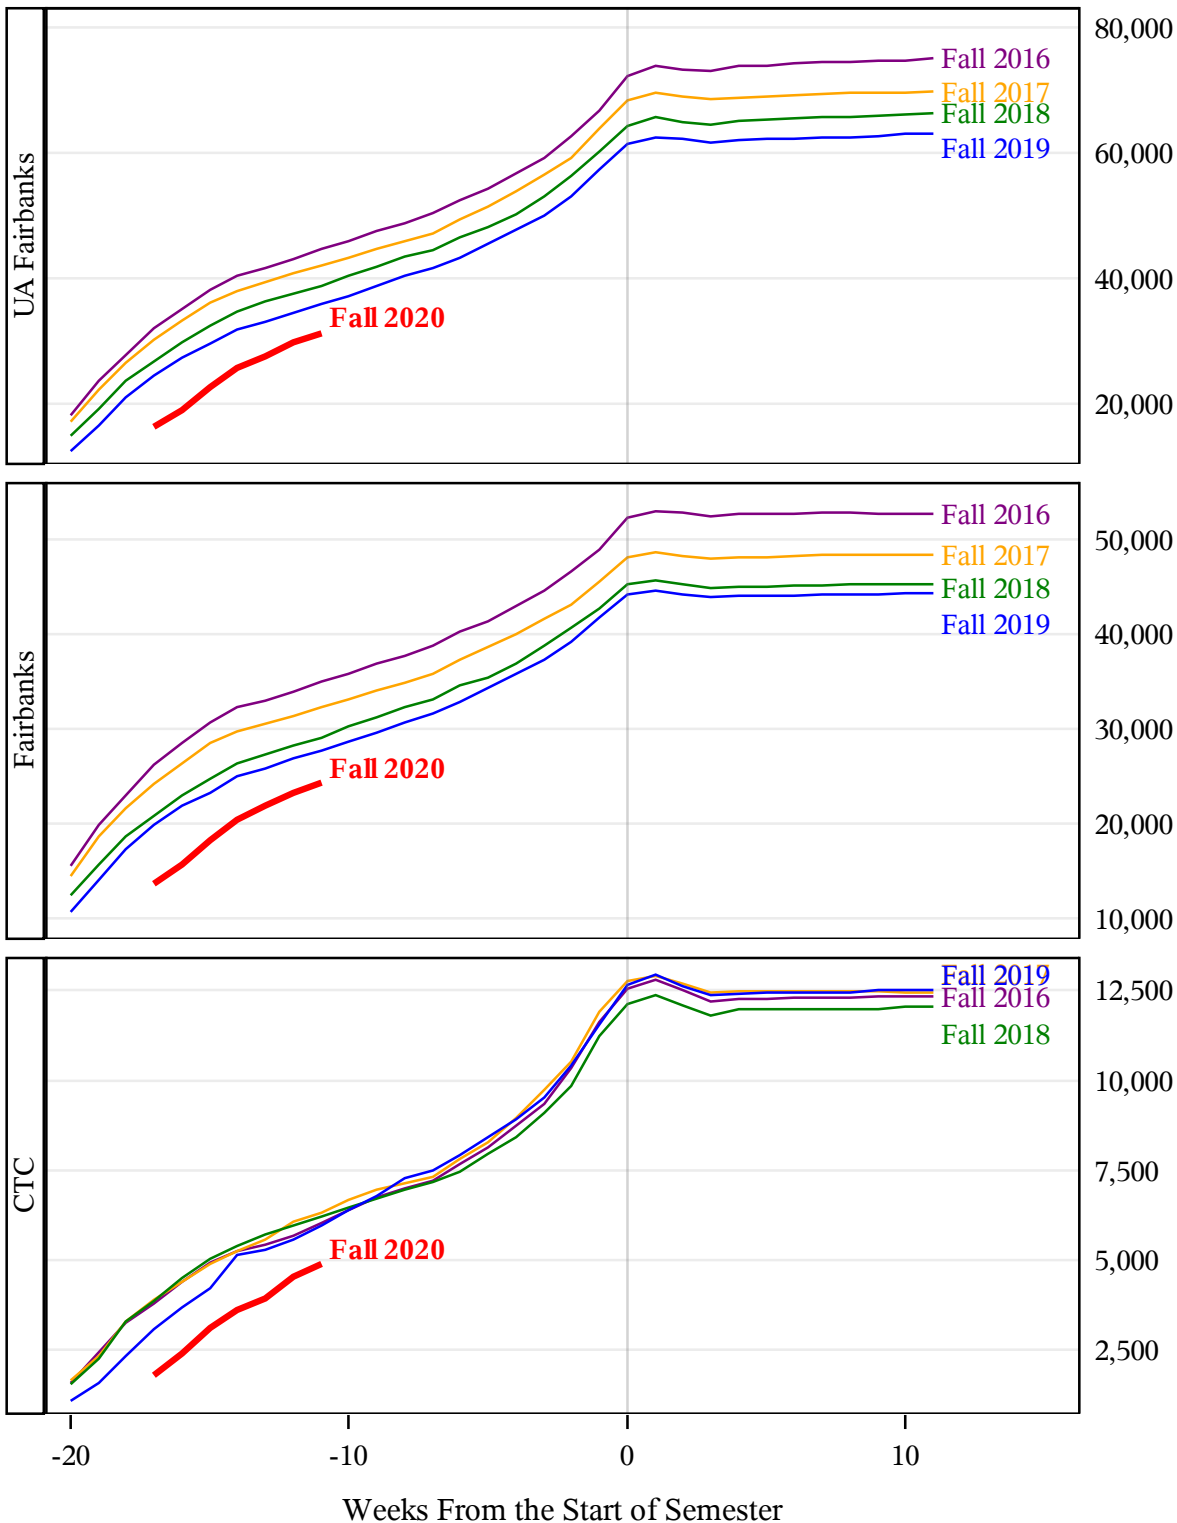

**University of Alaska Fairbanks - Early Semester Report
 Student Credit Hours Generated by Registration Week
 Fall 2016 - Fall 2020**

**University of Alaska Fairbanks - Early Semester Report
 Student Credit Hours Generated by Registration Week
 Fall 2016 - Fall 2020**