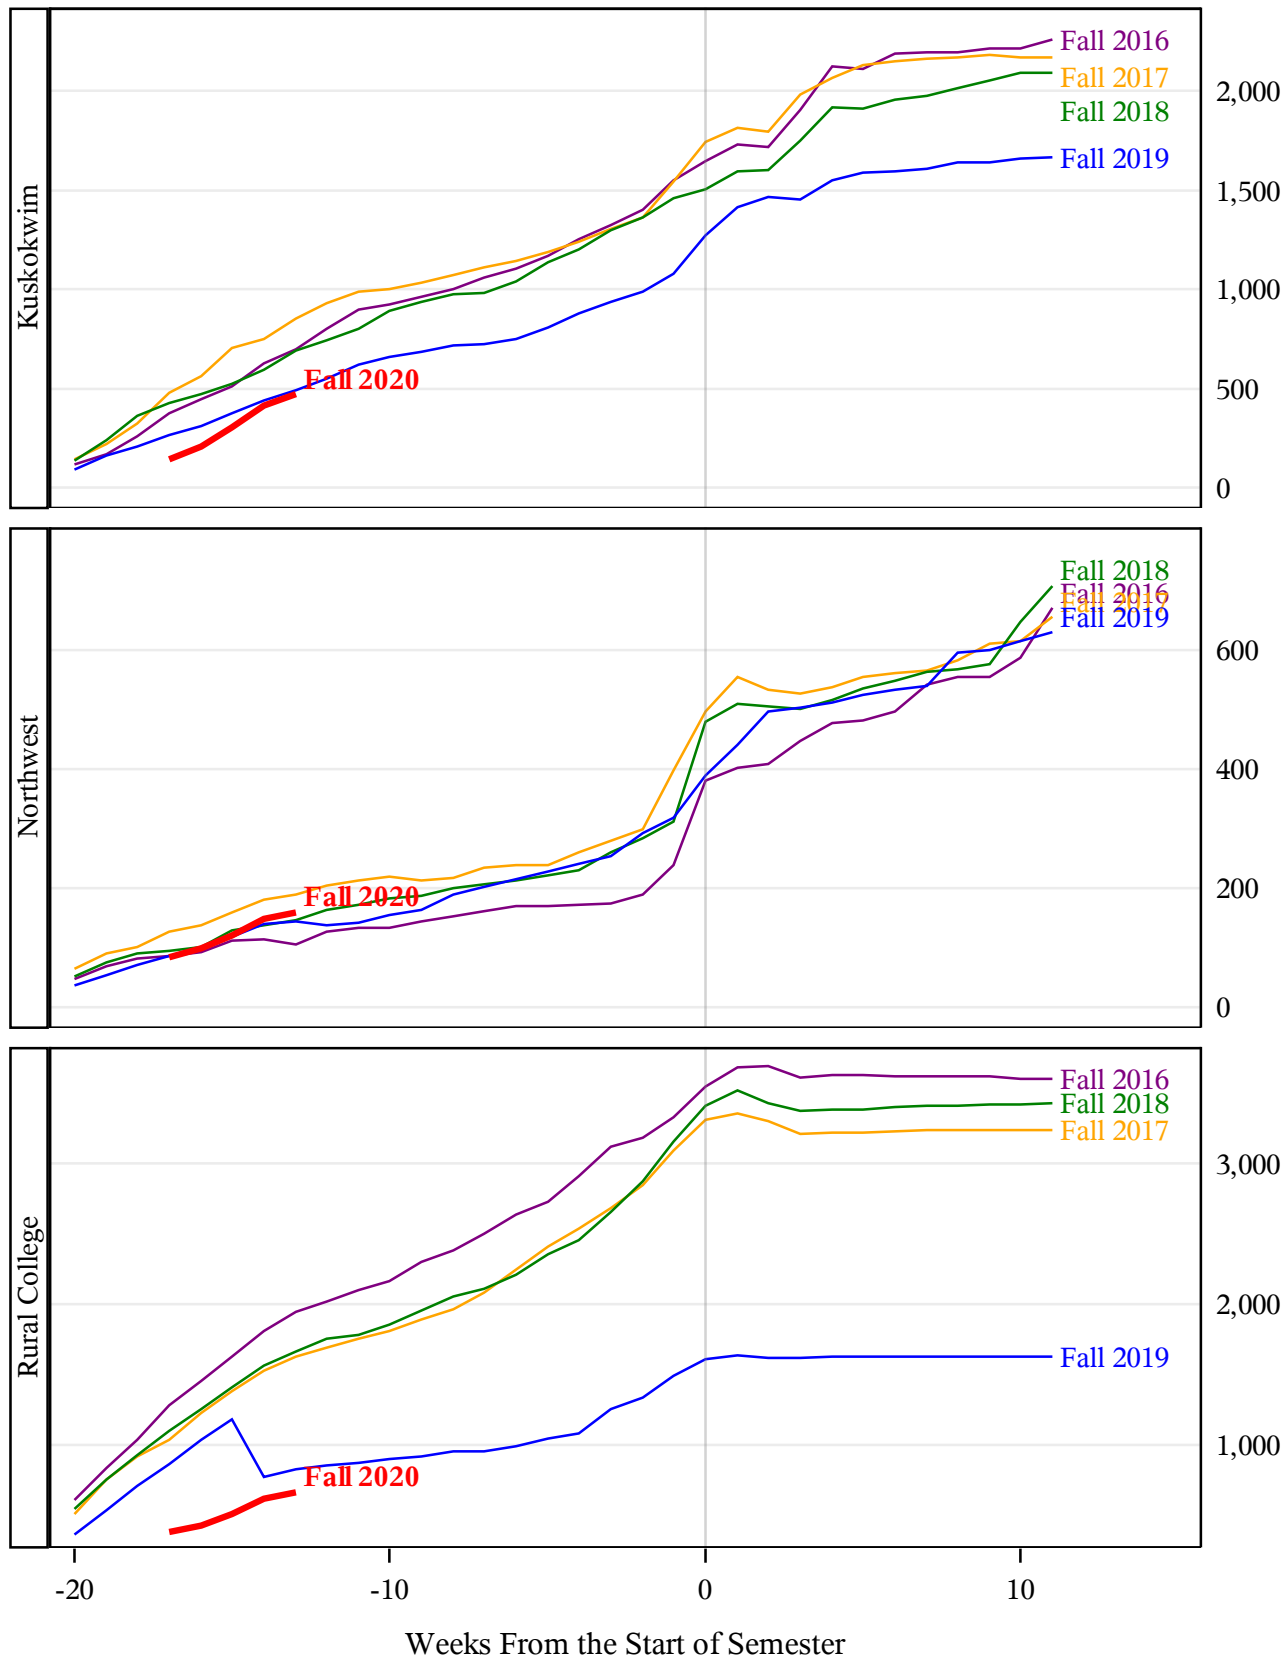

**University of Alaska Fairbanks - Early Semester Report
 Student Credit Hours Generated by Registration Week
 Fall 2016 - Fall 2020**

**University of Alaska Fairbanks - Early Semester Report
 Student Credit Hours Generated by Registration Week
 Fall 2016 - Fall 2020**