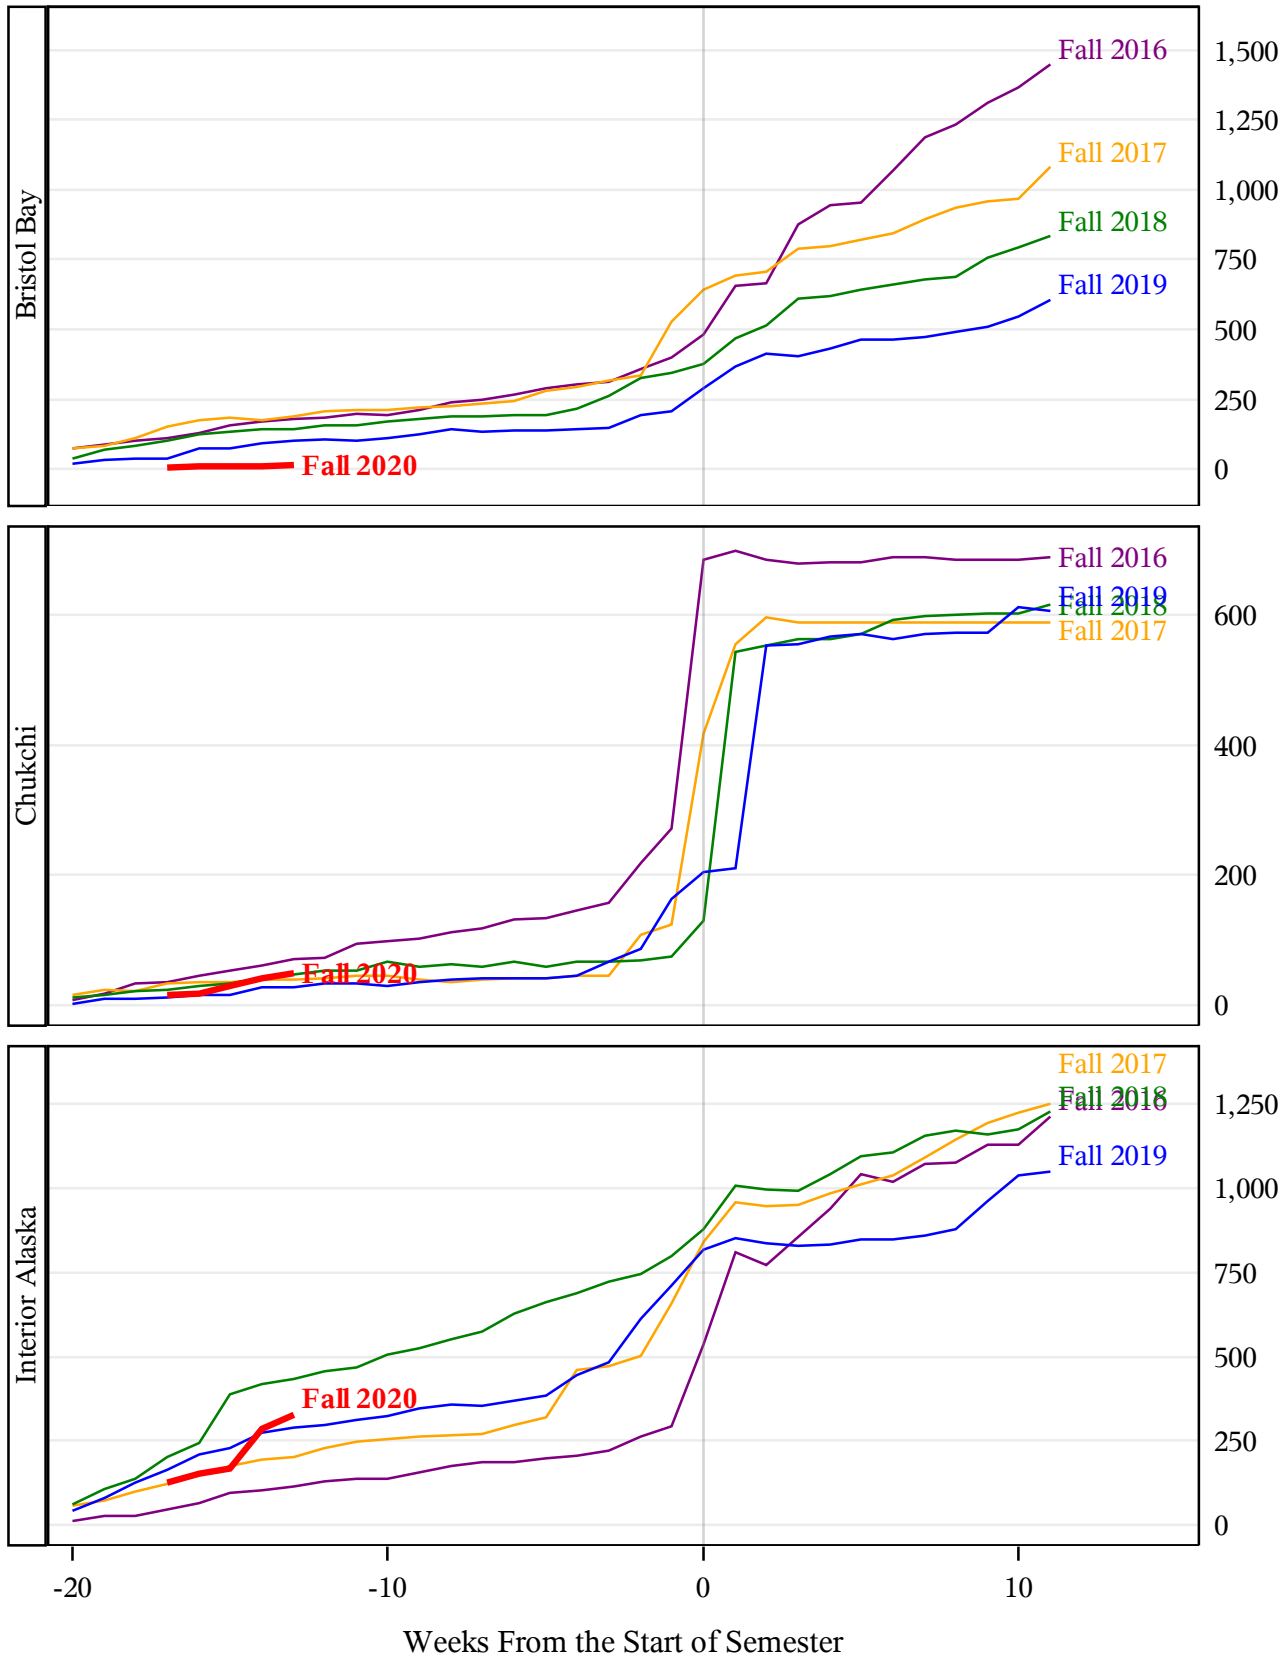

**University of Alaska Fairbanks - Early Semester Report
 Student Credit Hours Generated by Registration Week
 Fall 2016 - Fall 2020**

**University of Alaska Fairbanks - Early Semester Report
 Student Credit Hours Generated by Registration Week
 Fall 2016 - Fall 2020**