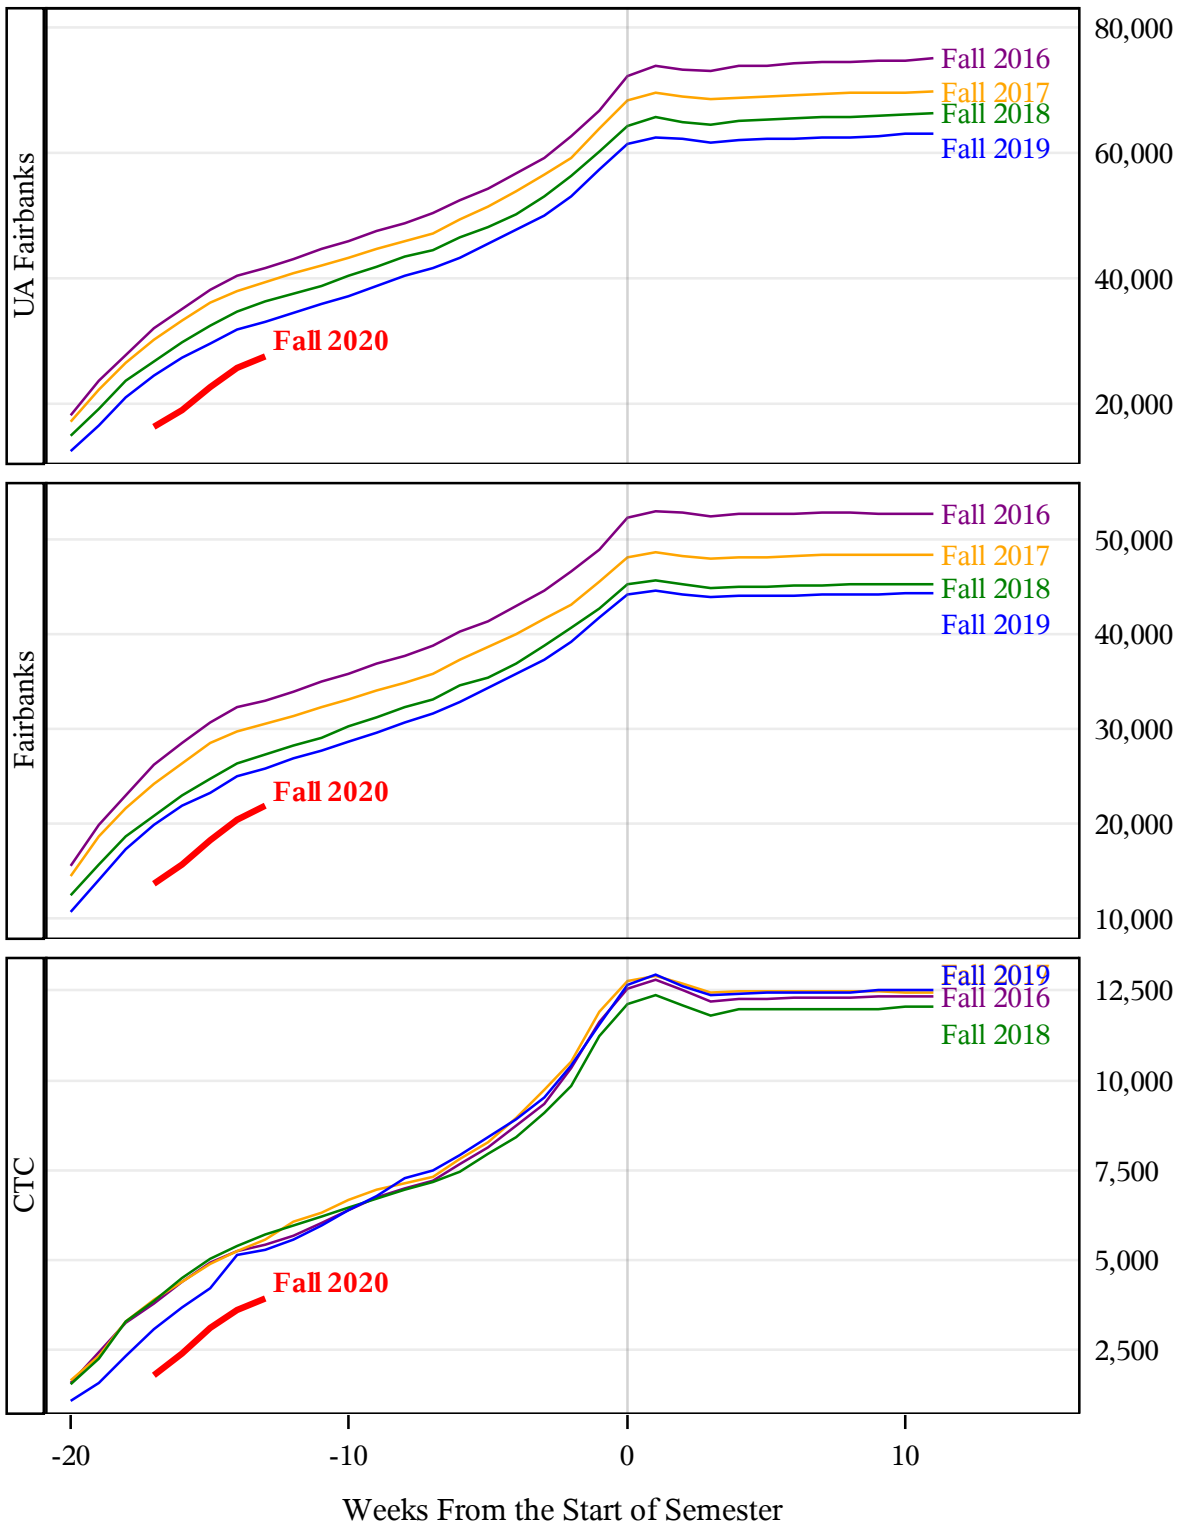

**University of Alaska Fairbanks - Early Semester Report
 Student Credit Hours Generated by Registration Week
 Fall 2016 - Fall 2020**

**University of Alaska Fairbanks - Early Semester Report
 Student Credit Hours Generated by Registration Week
 Fall 2016 - Fall 2020**