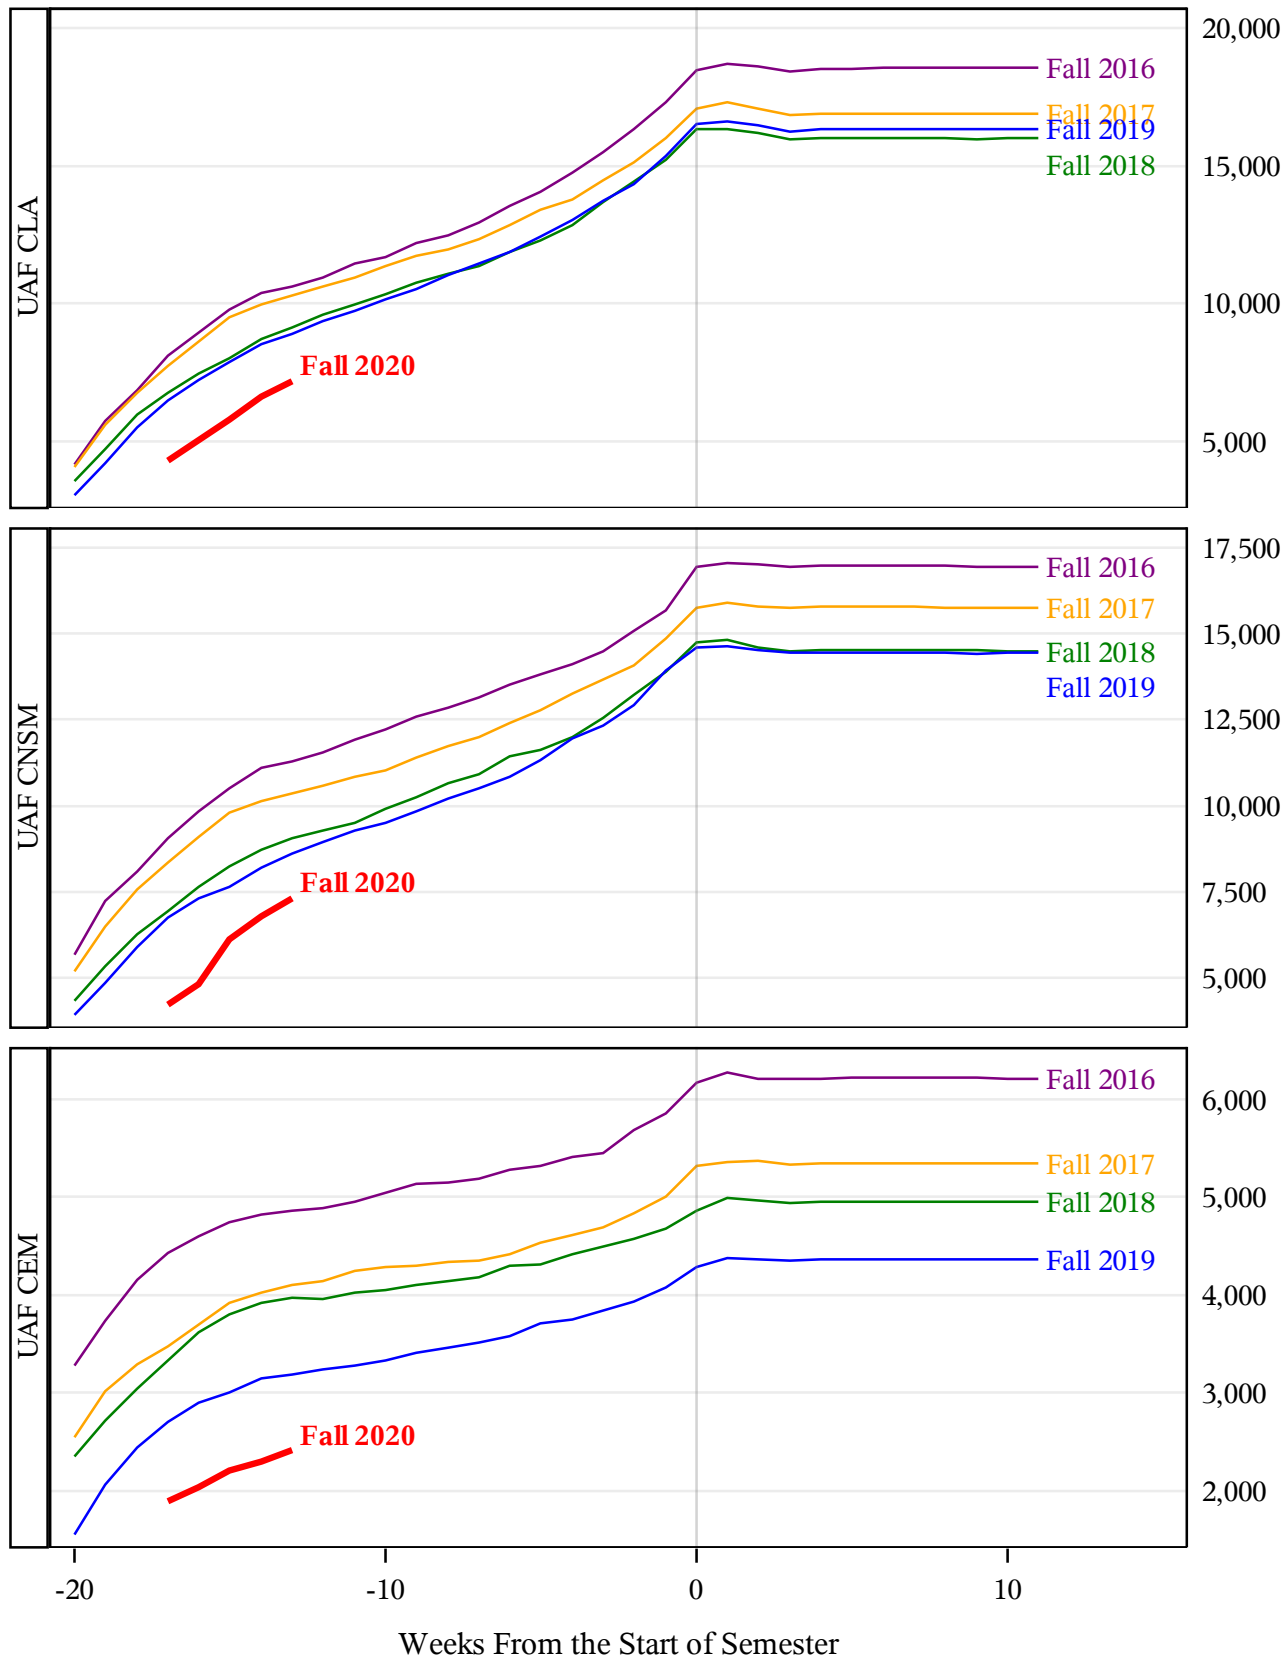

**University of Alaska Fairbanks - Early Semester Report
 Student Credit Hours Generated by Registration Week
 Fall 2016 - Fall 2020**

**University of Alaska Fairbanks - Early Semester Report
 Student Credit Hours Generated by Registration Week
 Fall 2016 - Fall 2020**