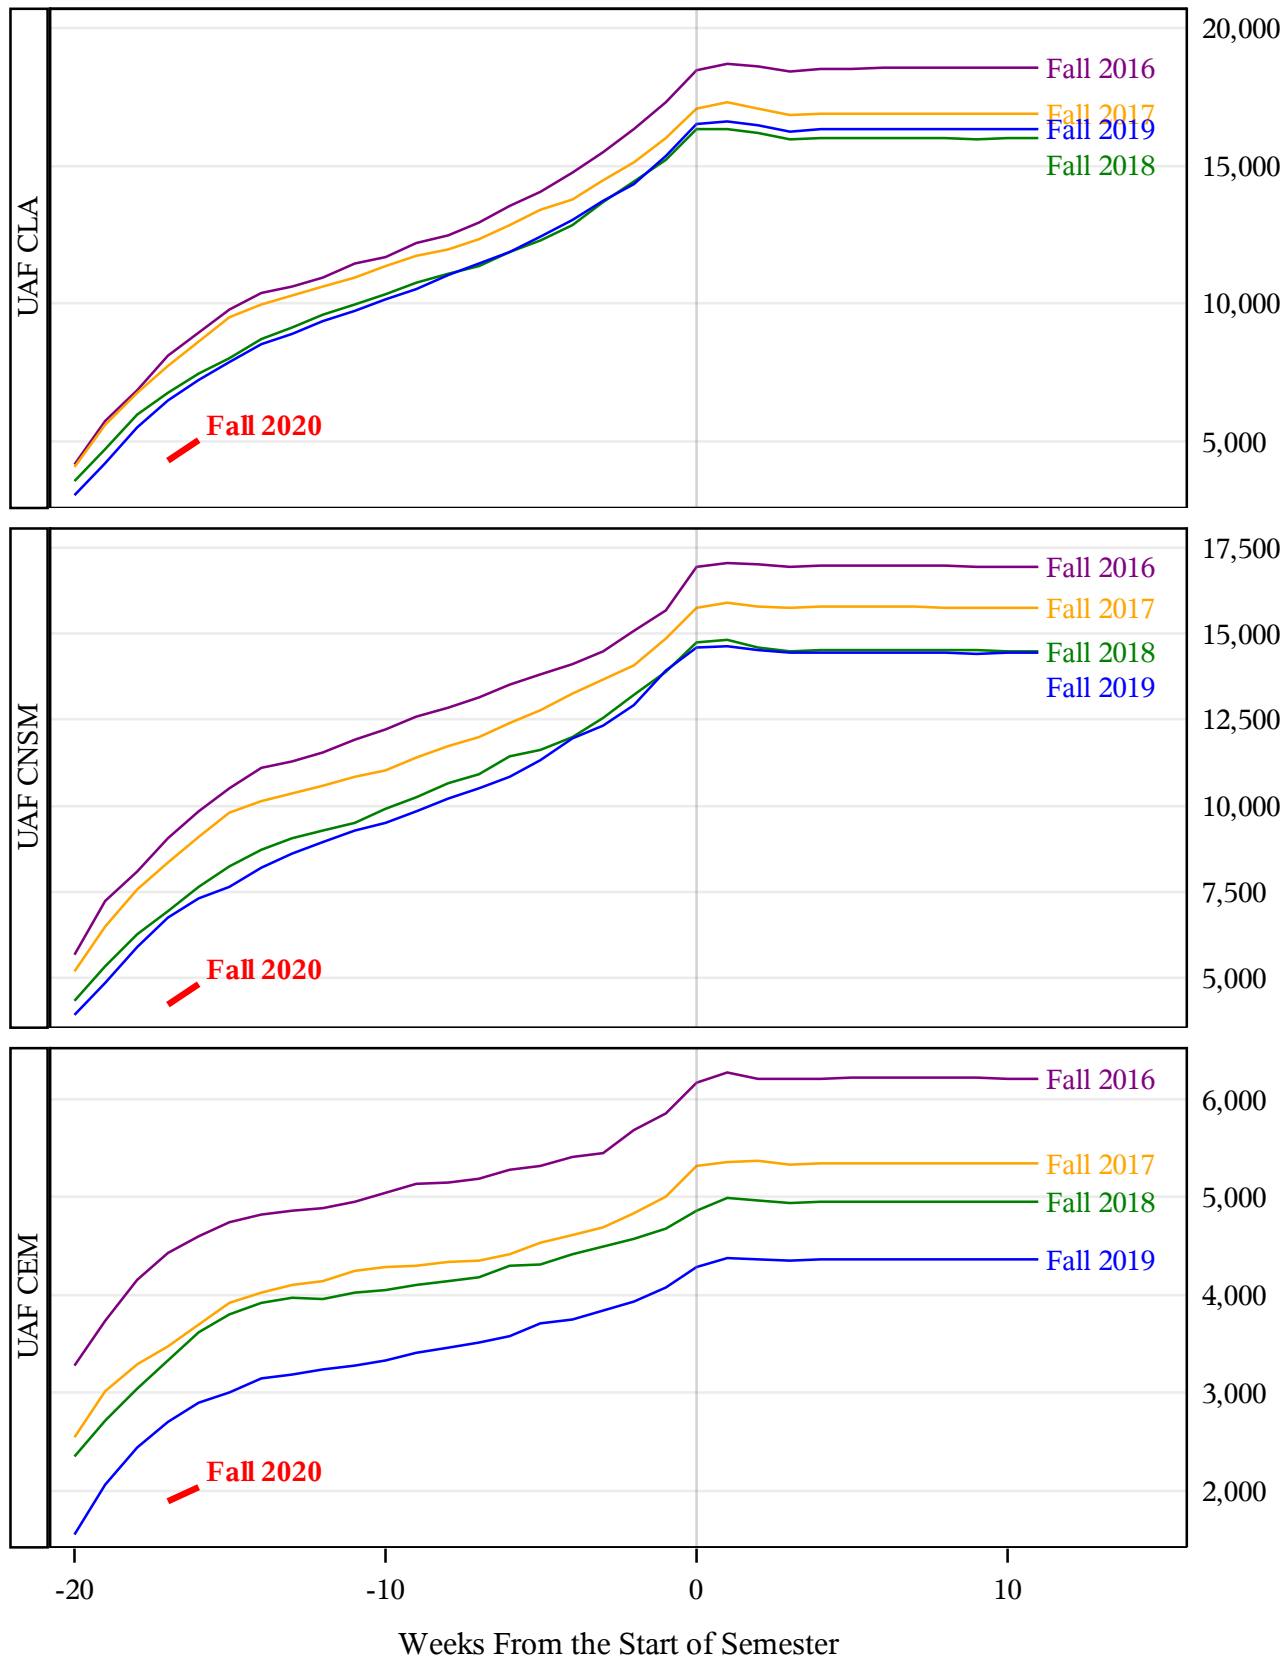

**University of Alaska Fairbanks - Early Semester Report
 Student Credit Hours Generated by Registration Week
 Fall 2016 - Fall 2020**

**University of Alaska Fairbanks - Early Semester Report
 Student Credit Hours Generated by Registration Week
 Fall 2016 - Fall 2020**