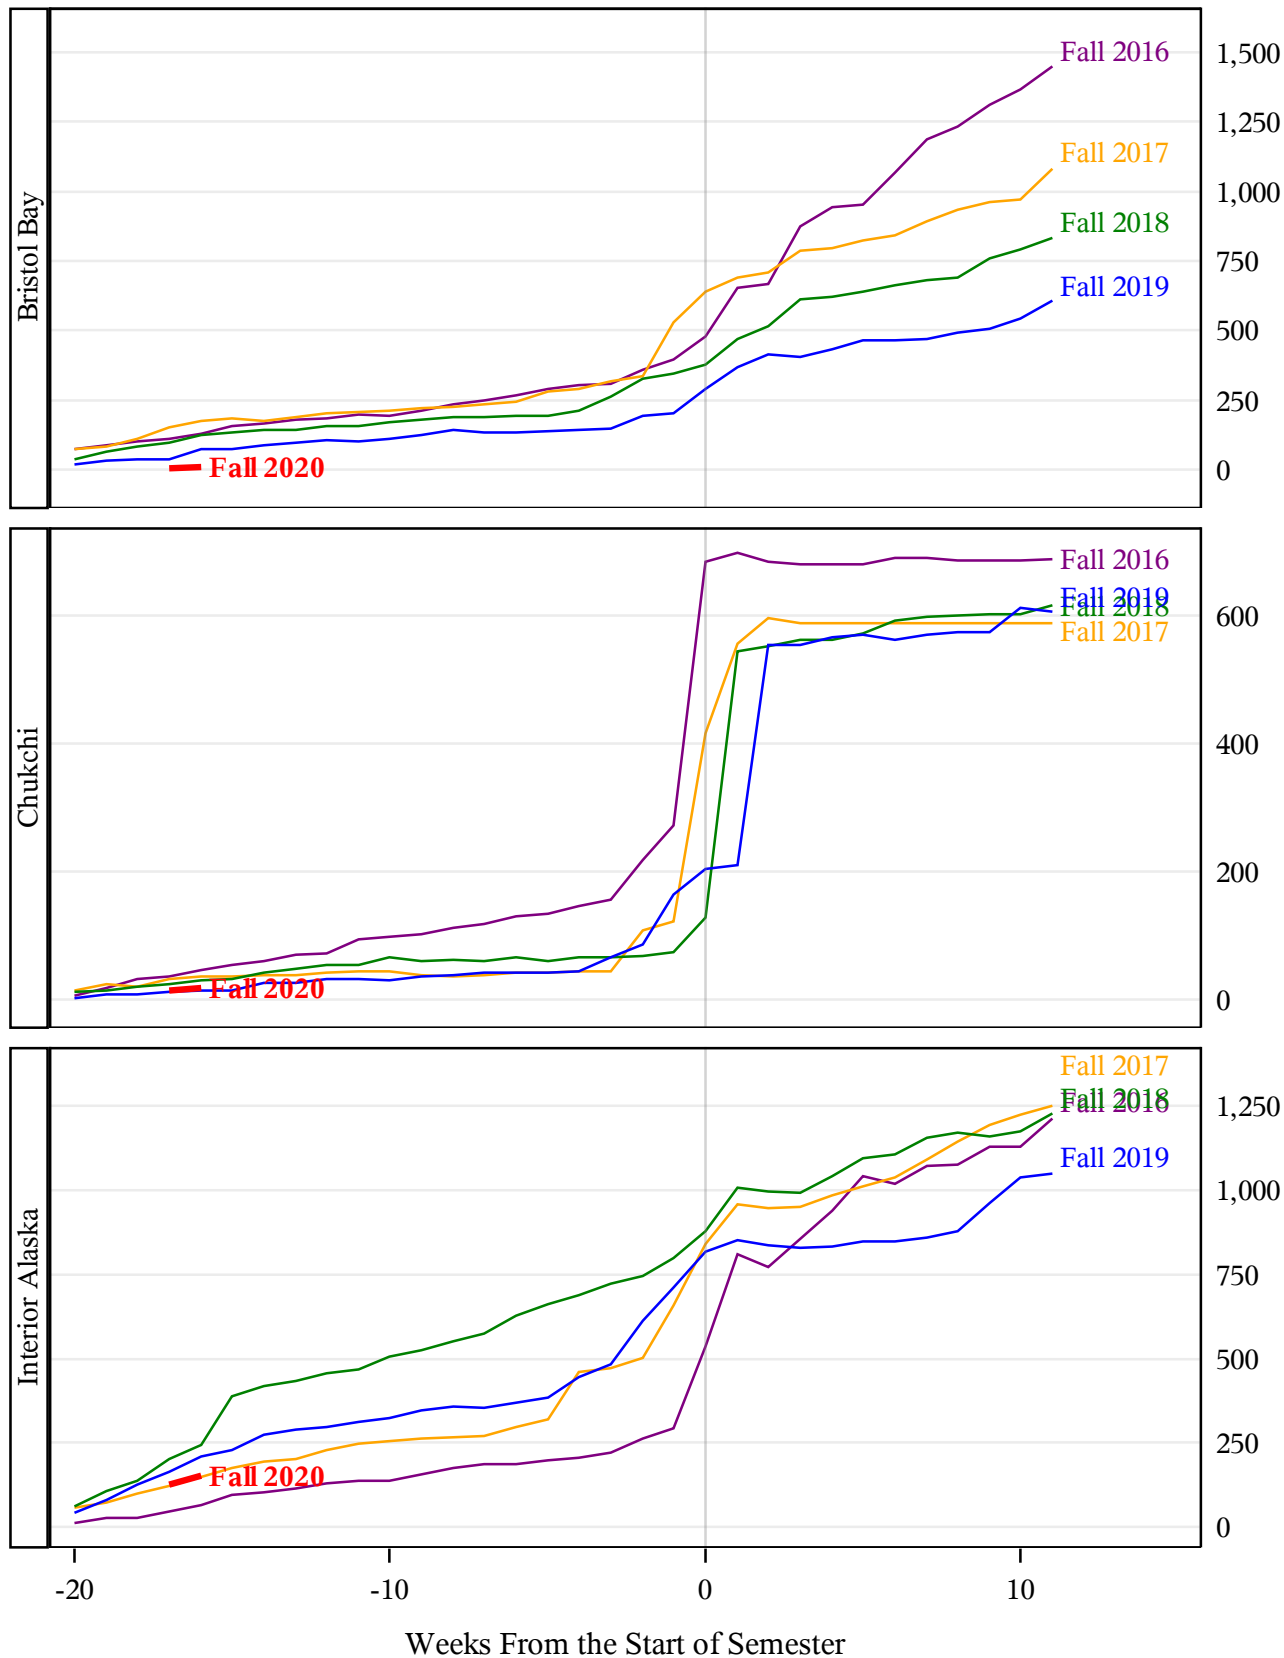

**University of Alaska Fairbanks - Early Semester Report
 Student Credit Hours Generated by Registration Week
 Fall 2016 - Fall 2020**

**University of Alaska Fairbanks - Early Semester Report
 Student Credit Hours Generated by Registration Week
 Fall 2016 - Fall 2020**