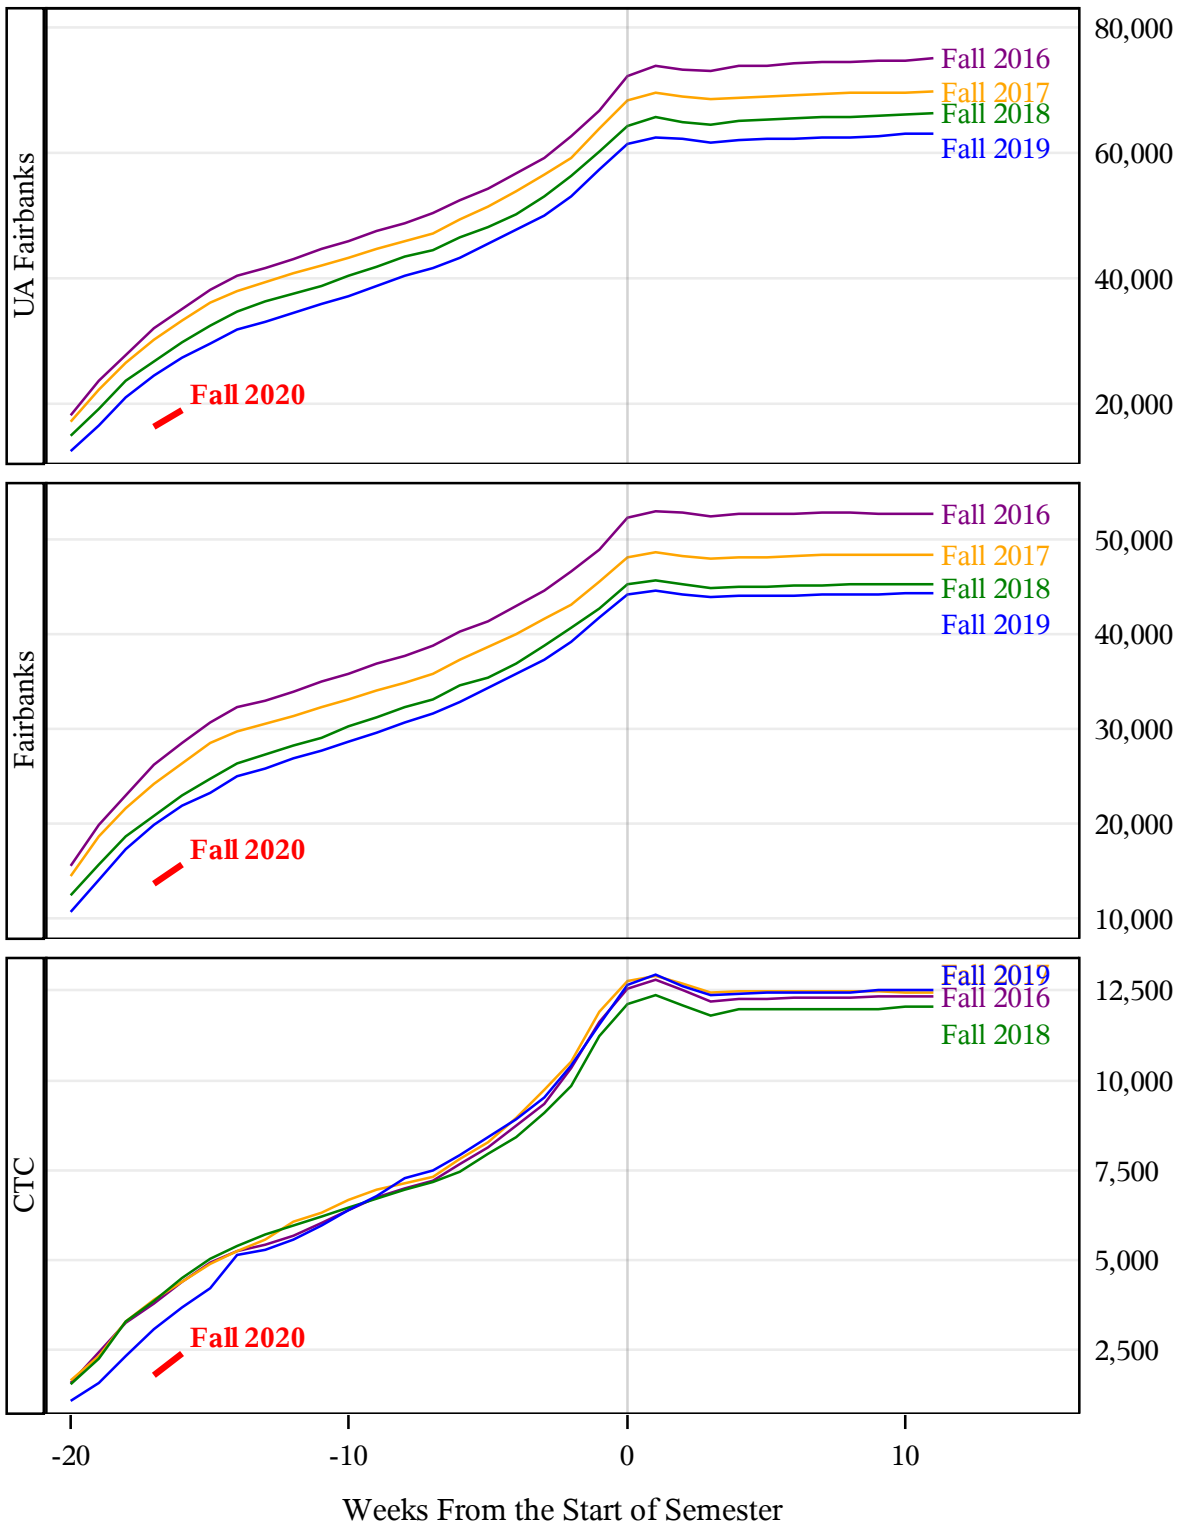

**University of Alaska Fairbanks - Early Semester Report
 Student Credit Hours Generated by Registration Week
 Fall 2016 - Fall 2020**

**University of Alaska Fairbanks - Early Semester Report
 Student Credit Hours Generated by Registration Week
 Fall 2016 - Fall 2020**