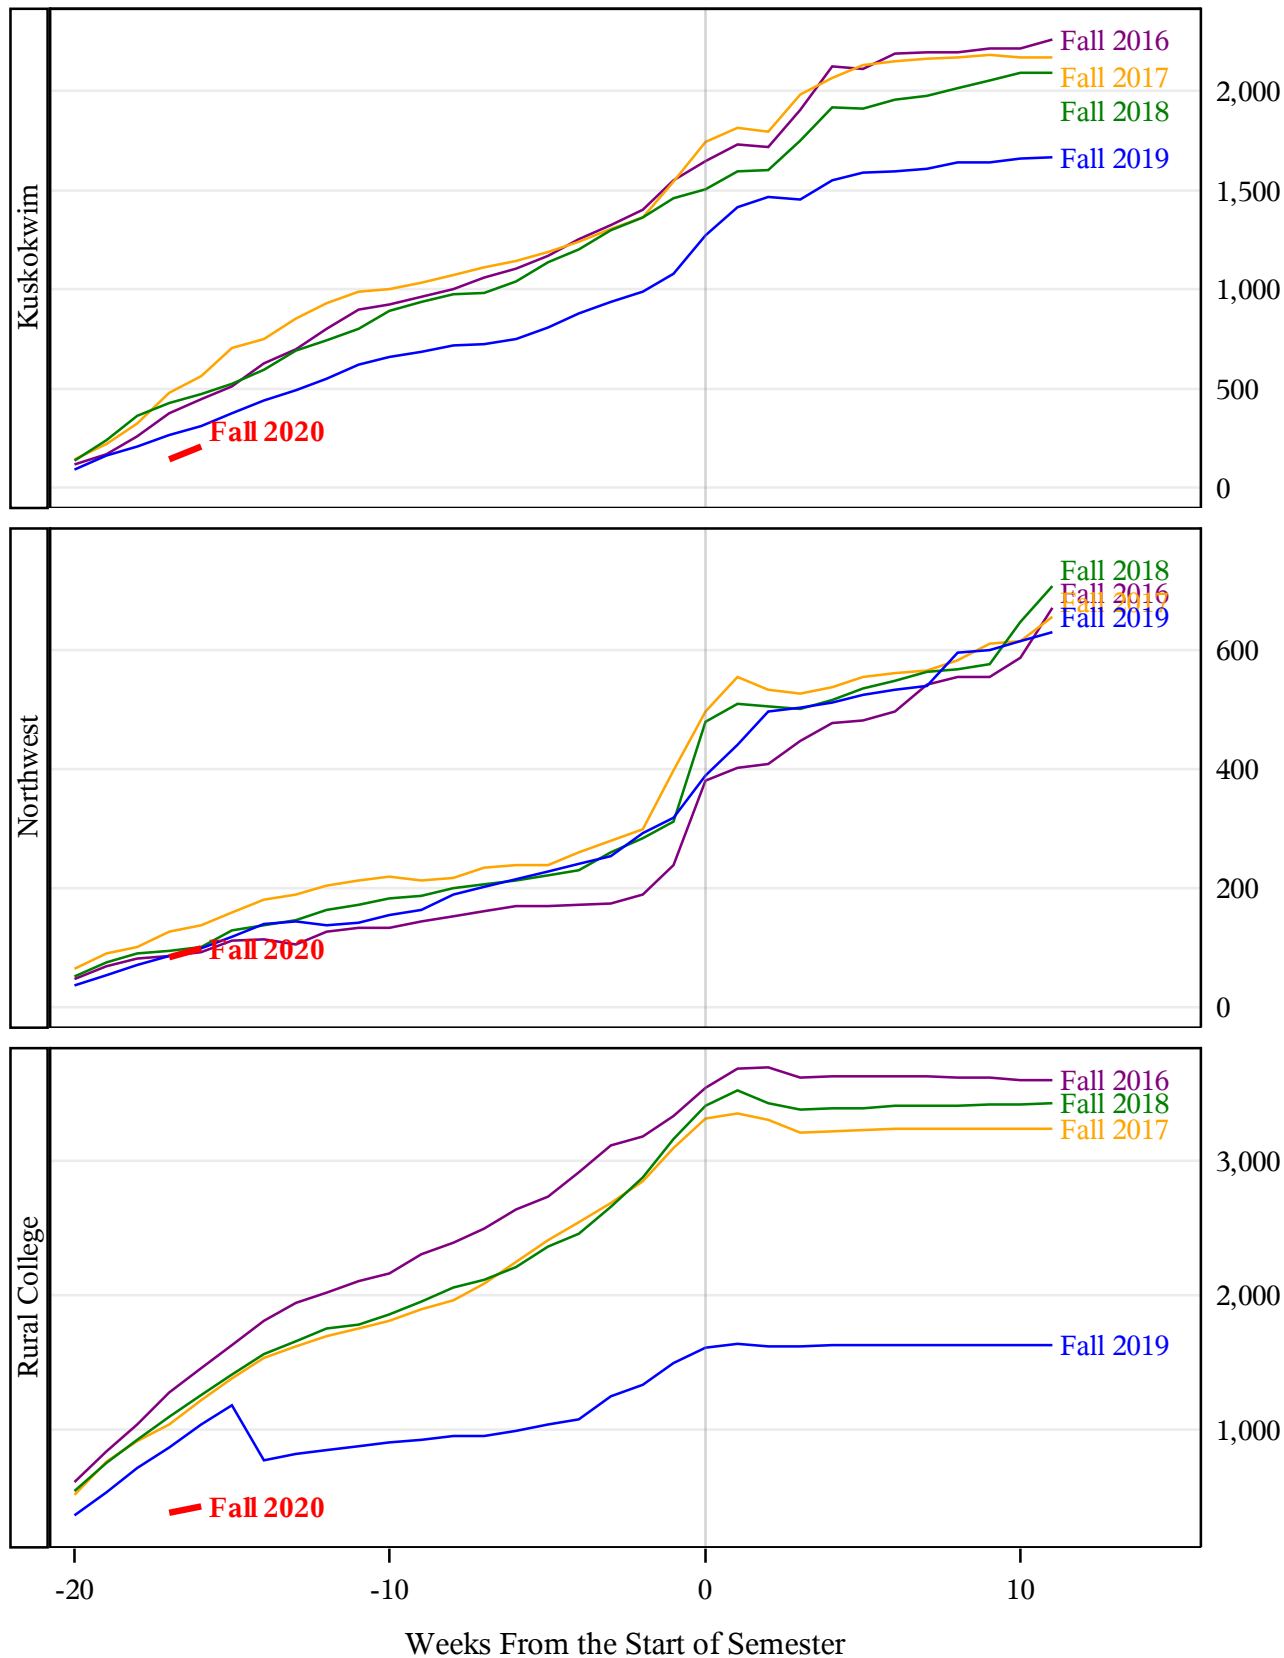

**University of Alaska Fairbanks - Early Semester Report
 Student Credit Hours Generated by Registration Week
 Fall 2016 - Fall 2020**

**University of Alaska Fairbanks - Early Semester Report
 Student Credit Hours Generated by Registration Week
 Fall 2016 - Fall 2020**