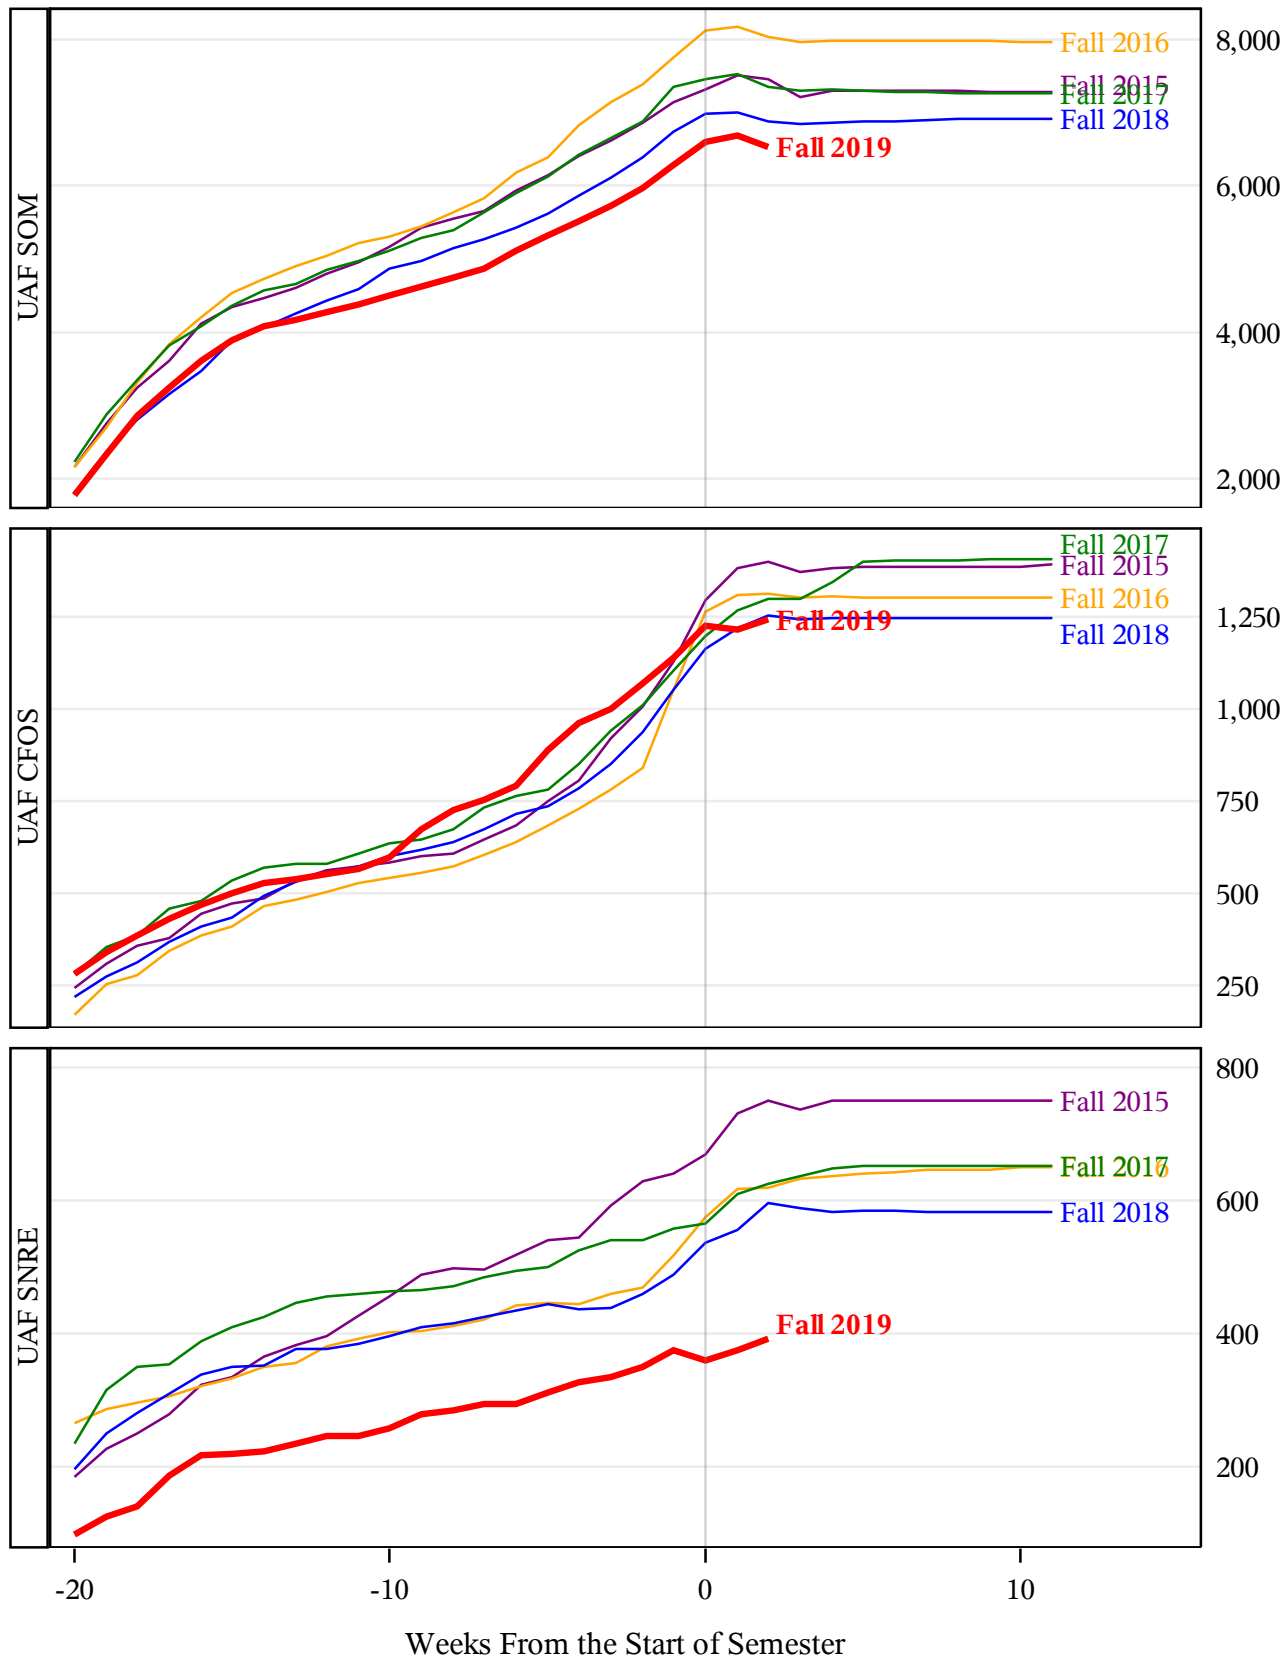

*University of Alaska Fairbanks - Early Semester Report
Student Credit Hours Generated by Registration Week
Fall 2015 - Fall 2019*