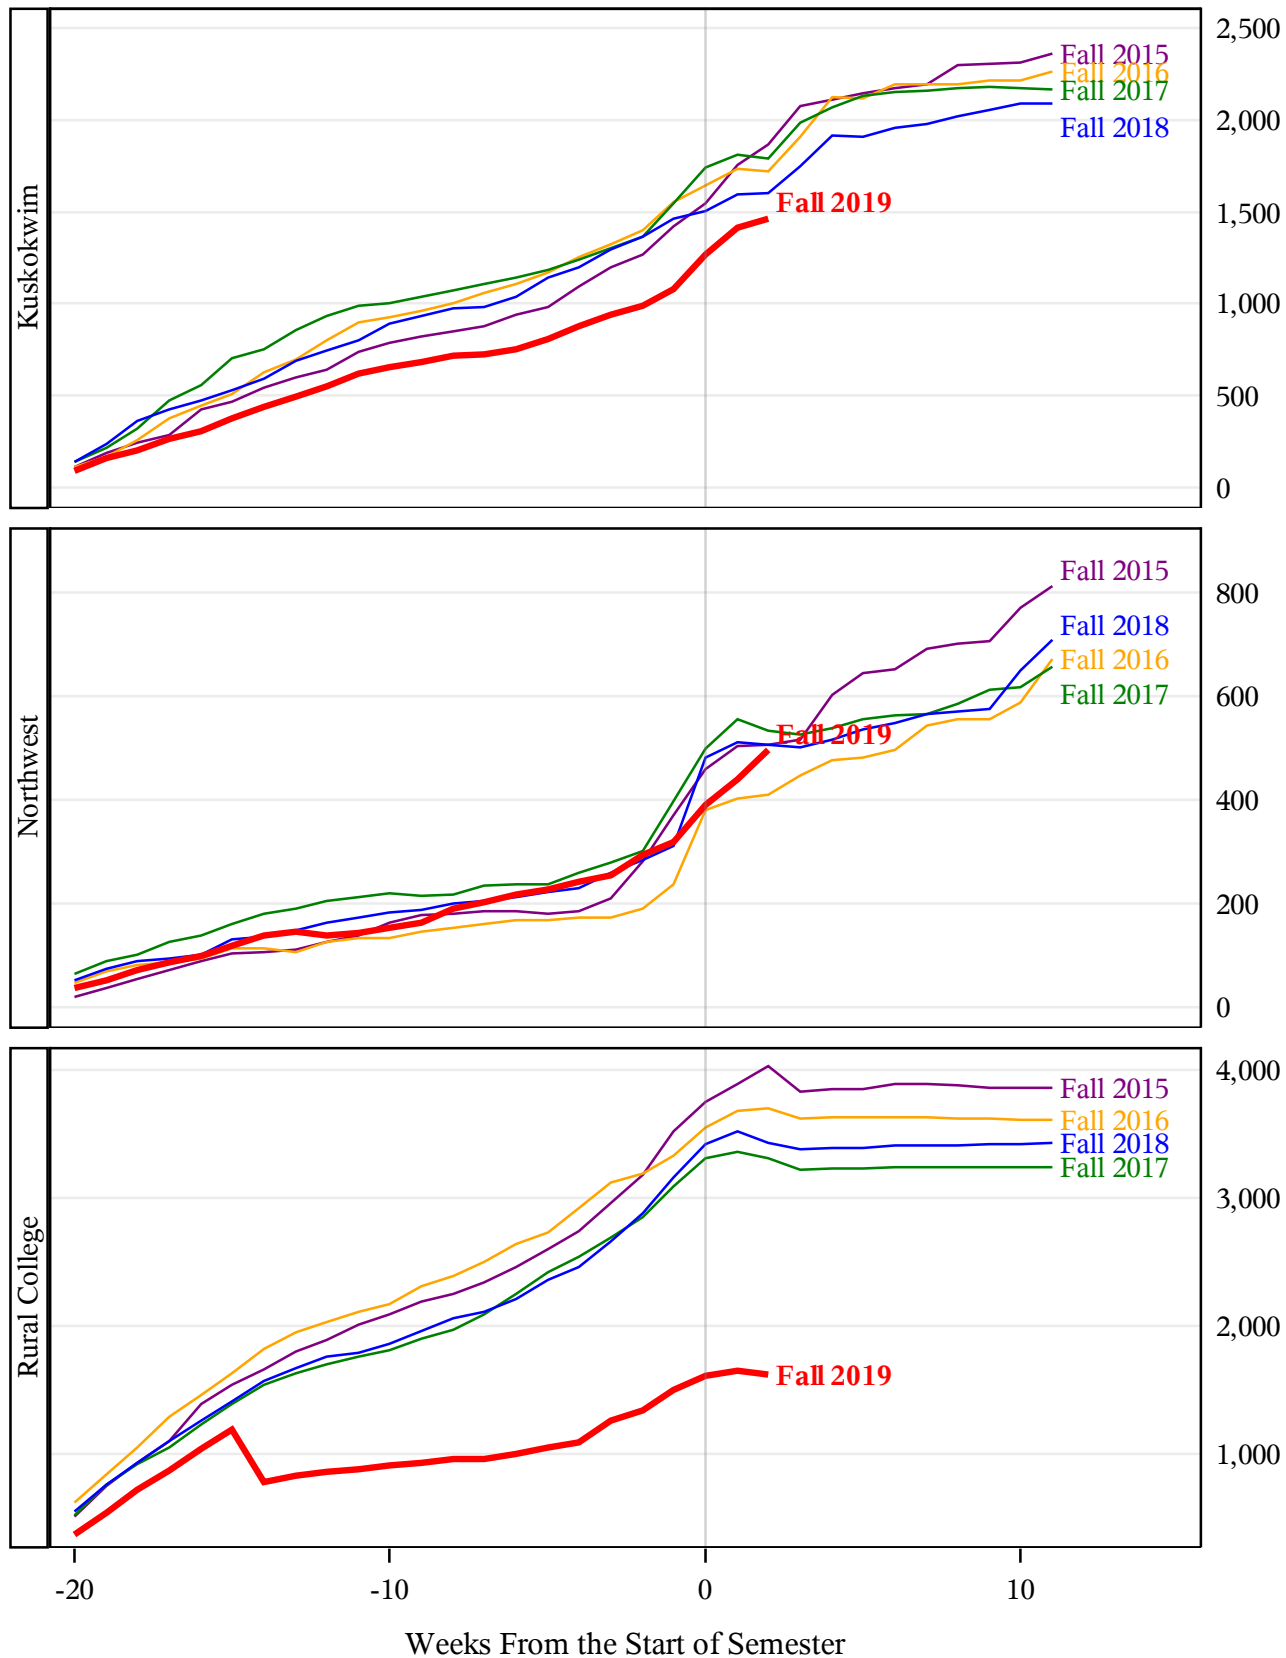

**University of Alaska Fairbanks - Early Semester Report
 Student Credit Hours Generated by Registration Week
 Fall 2015 - Fall 2019**

**University of Alaska Fairbanks - Early Semester Report
 Student Credit Hours Generated by Registration Week
 Fall 2015 - Fall 2019**