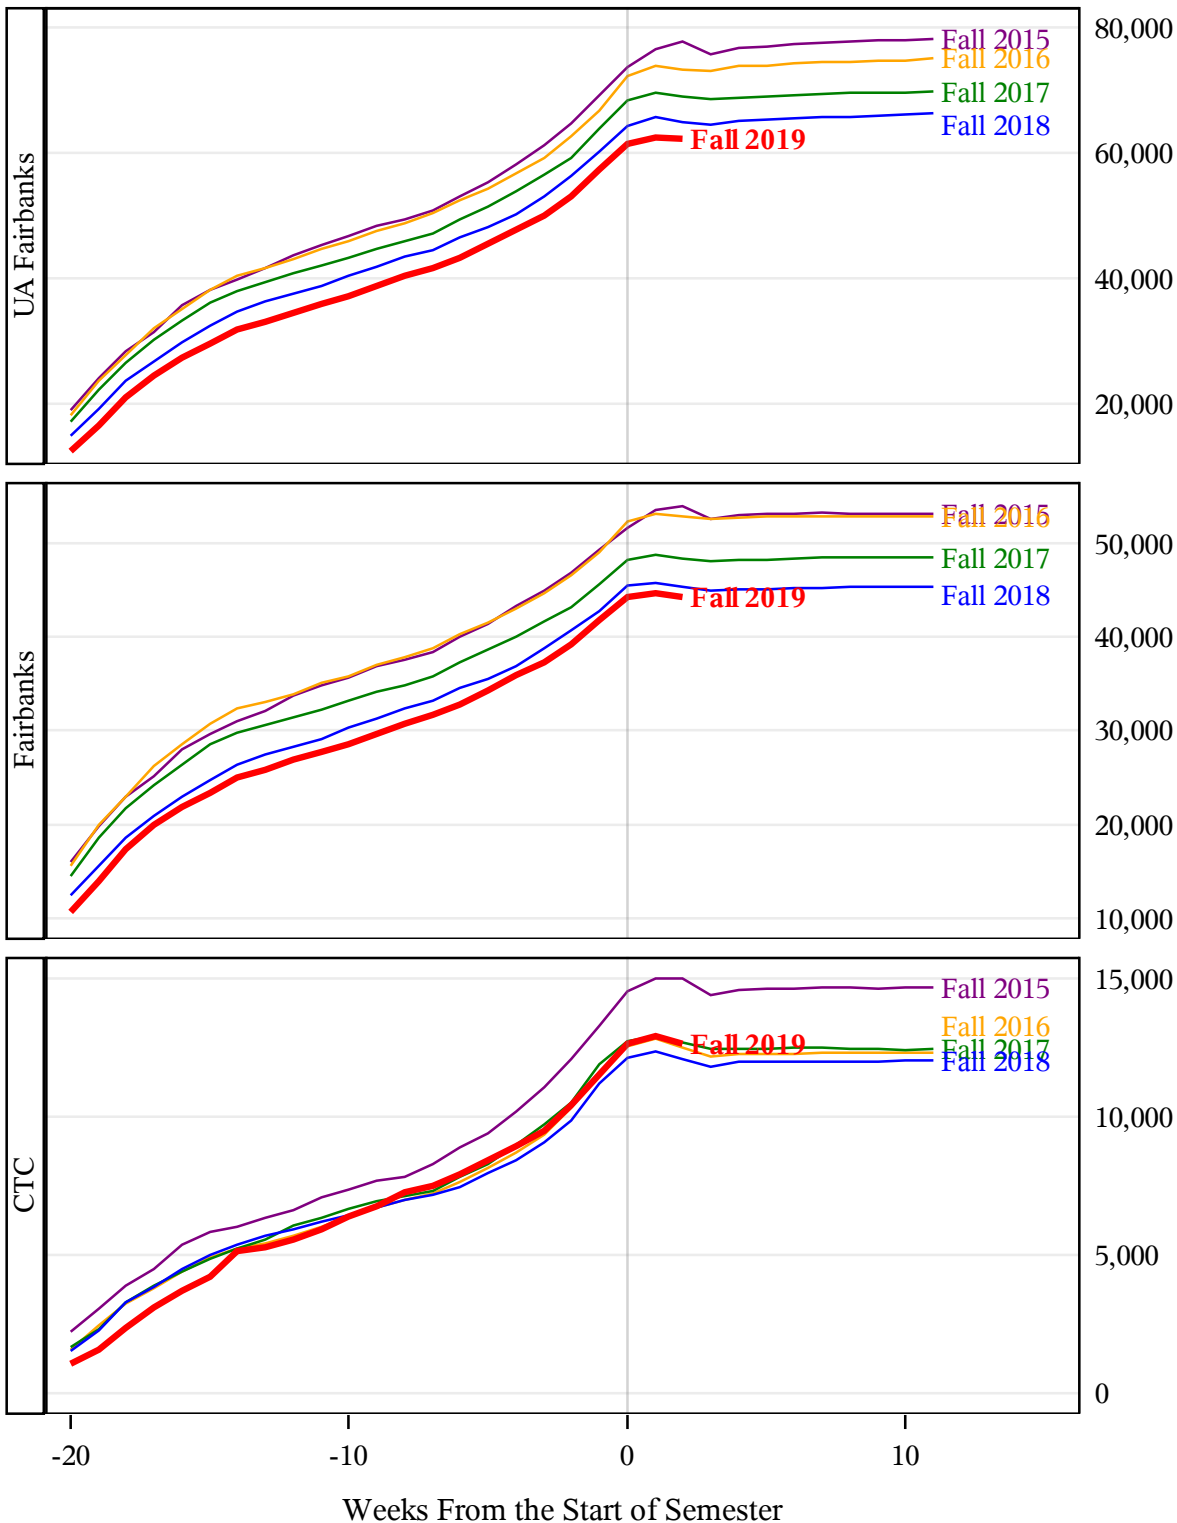

**University of Alaska Fairbanks - Early Semester Report
 Student Credit Hours Generated by Registration Week
 Fall 2015 - Fall 2019**

**University of Alaska Fairbanks - Early Semester Report
 Student Credit Hours Generated by Registration Week
 Fall 2015 - Fall 2019**