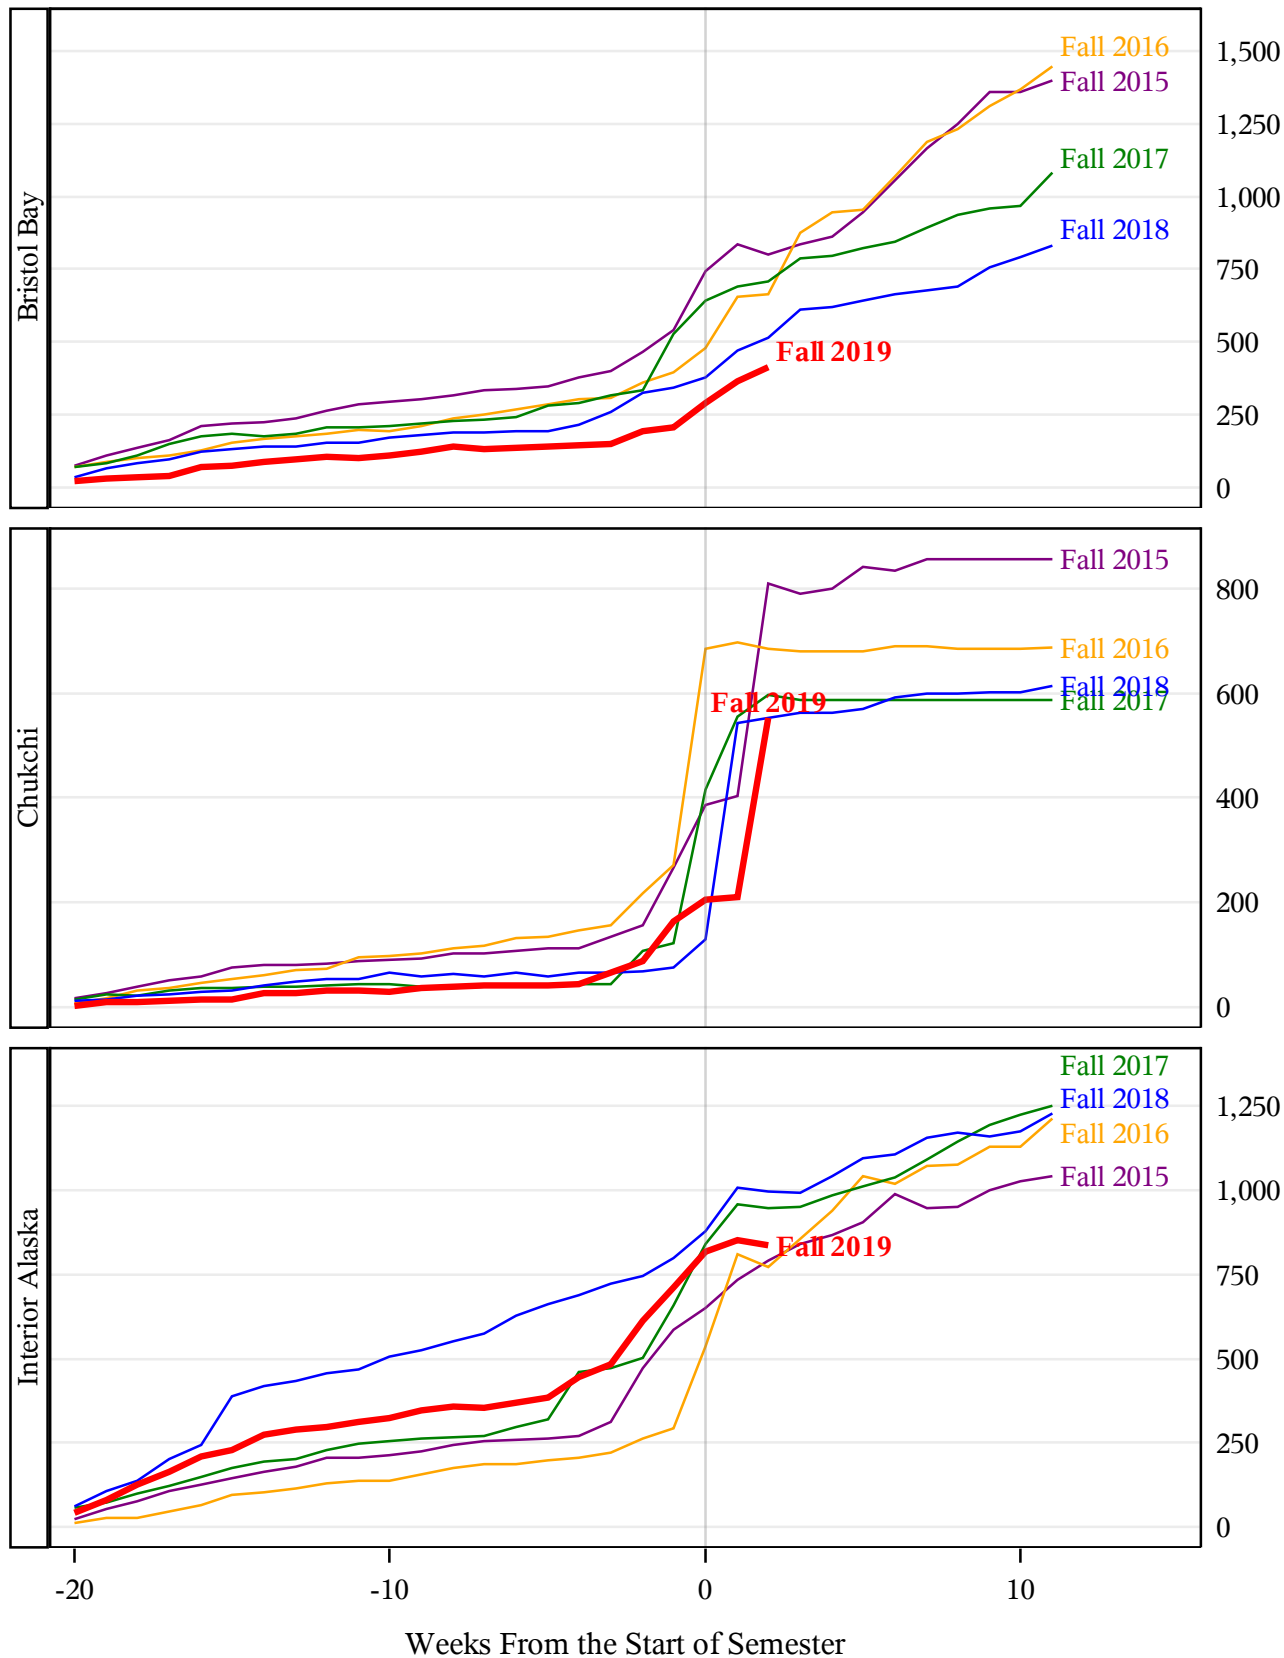

**University of Alaska Fairbanks - Early Semester Report
 Student Credit Hours Generated by Registration Week
 Fall 2015 - Fall 2019**

**University of Alaska Fairbanks - Early Semester Report
 Student Credit Hours Generated by Registration Week
 Fall 2015 - Fall 2019**