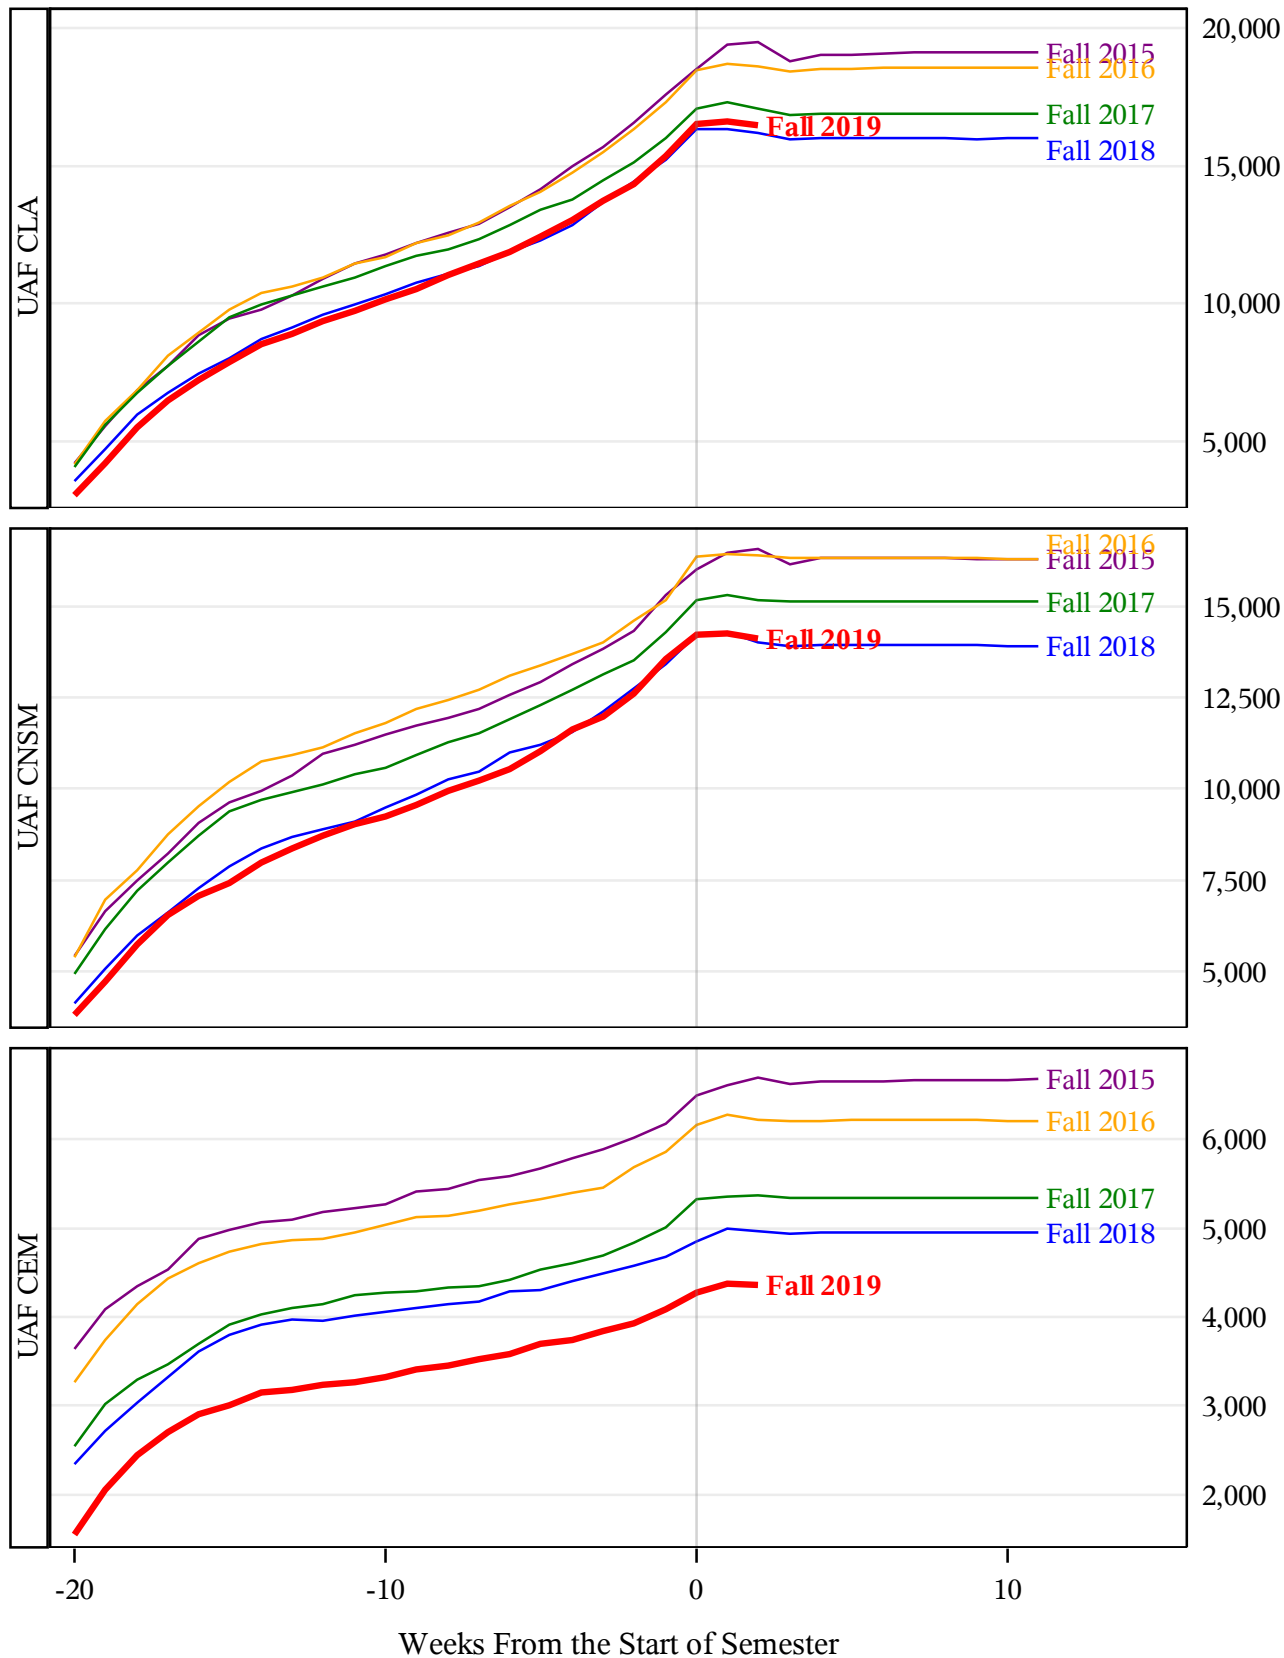

**University of Alaska Fairbanks - Early Semester Report
 Student Credit Hours Generated by Registration Week
 Fall 2015 - Fall 2019**

**University of Alaska Fairbanks - Early Semester Report
 Student Credit Hours Generated by Registration Week
 Fall 2015 - Fall 2019**