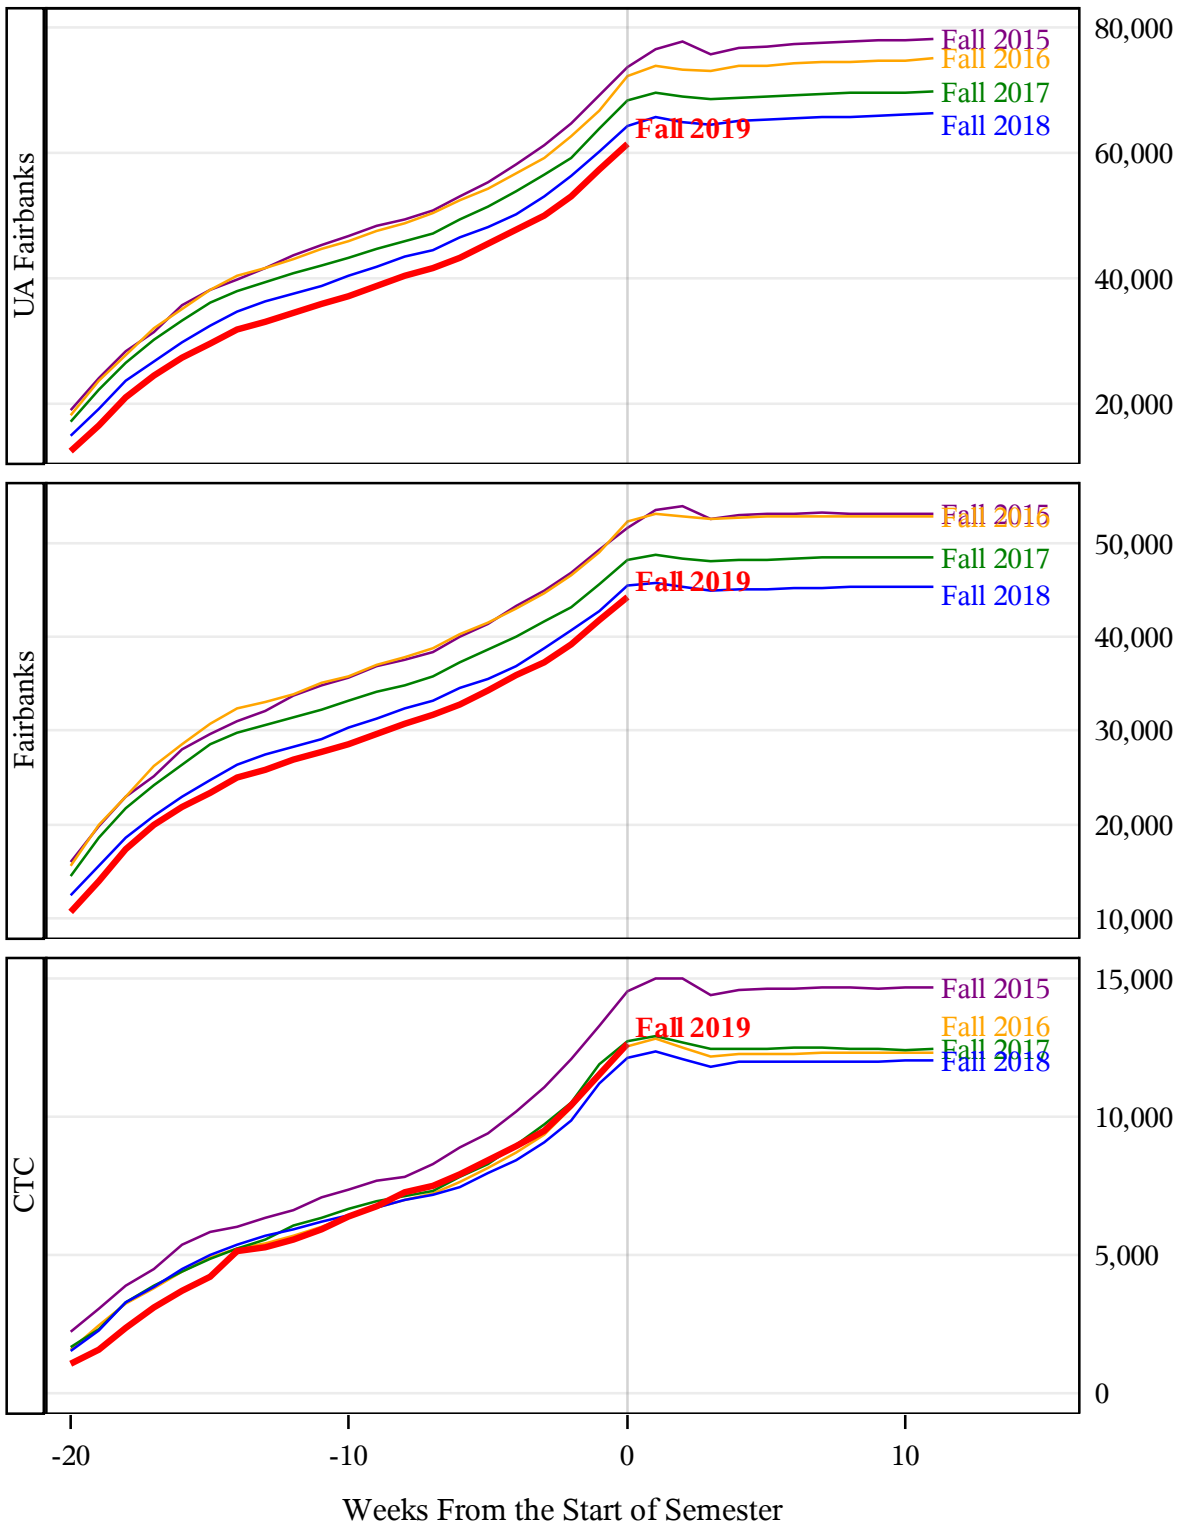

**University of Alaska Fairbanks - Early Semester Report
 Student Credit Hours Generated by Registration Week
 Fall 2015 - Fall 2019**

**University of Alaska Fairbanks - Early Semester Report
 Student Credit Hours Generated by Registration Week
 Fall 2015 - Fall 2019**