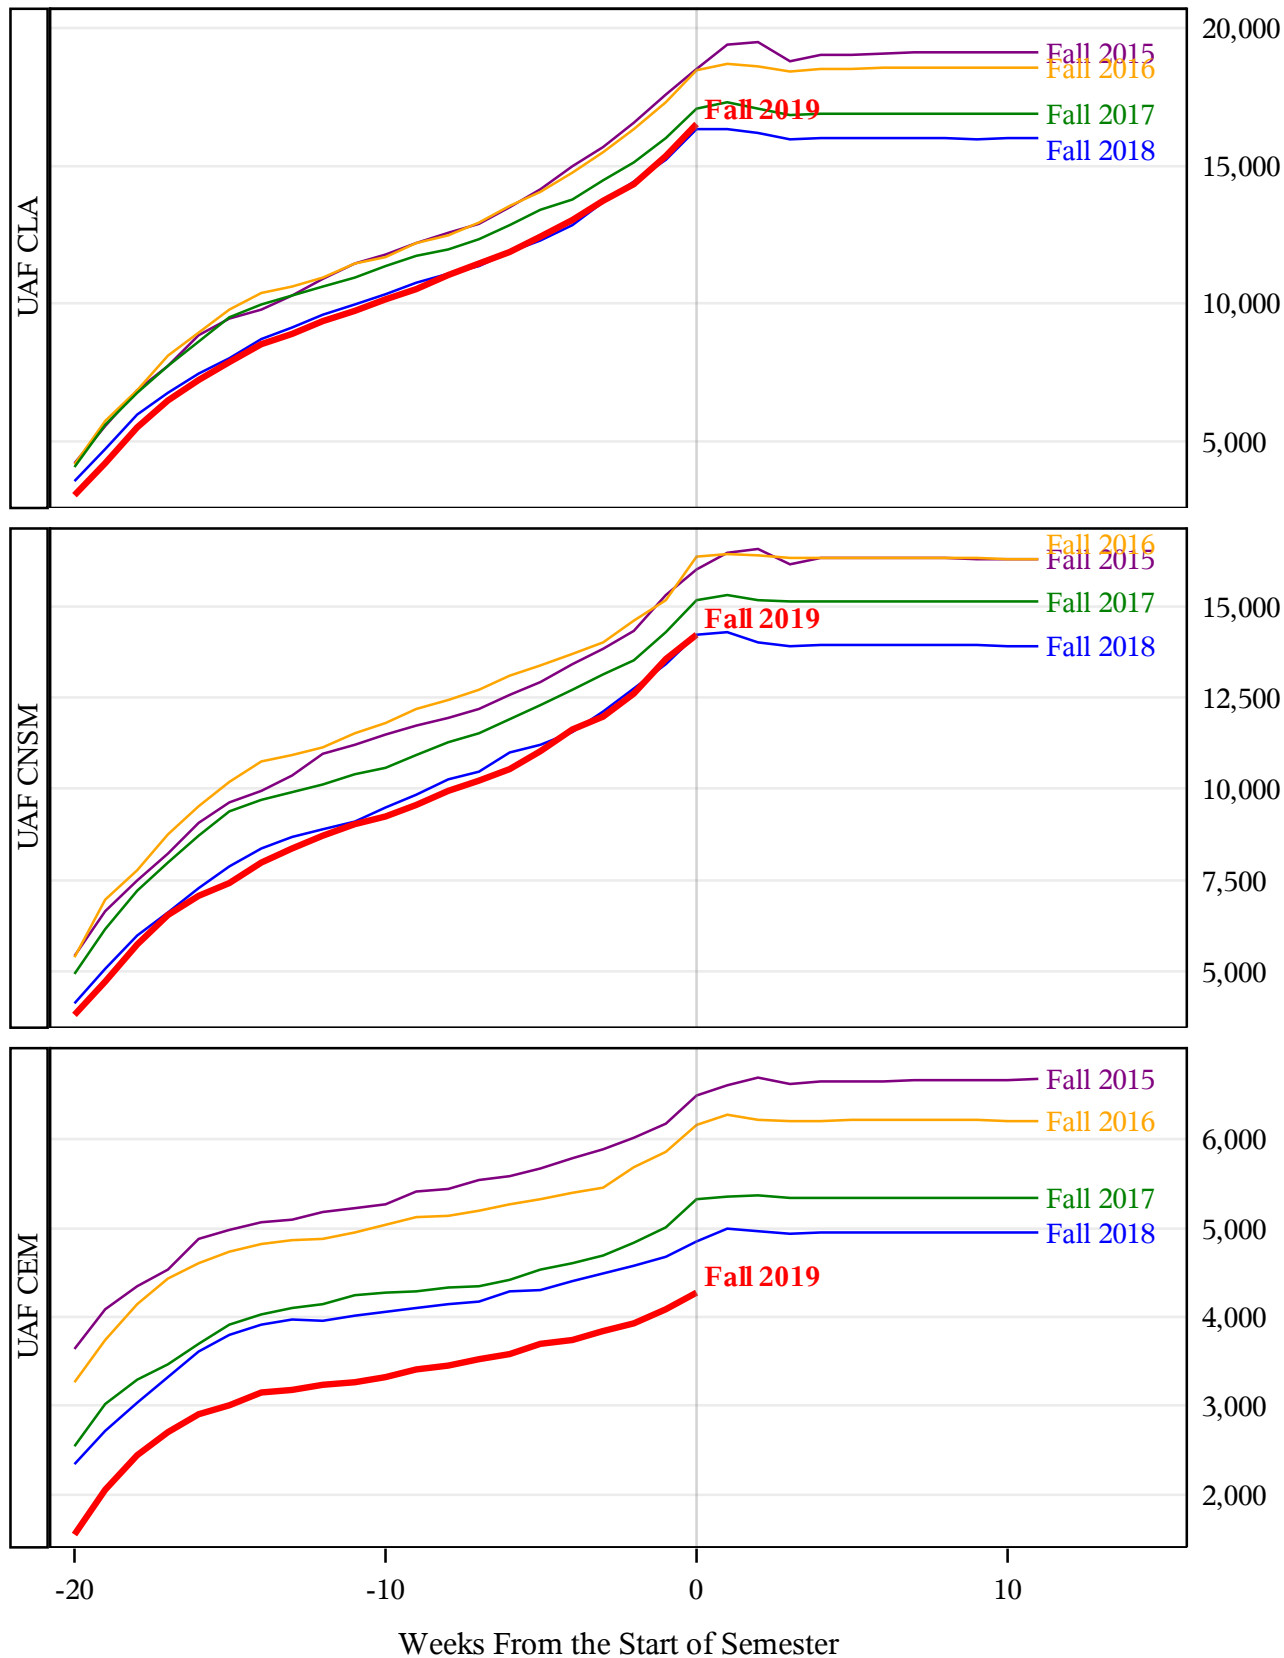

**University of Alaska Fairbanks - Early Semester Report
 Student Credit Hours Generated by Registration Week
 Fall 2015 - Fall 2019**

**University of Alaska Fairbanks - Early Semester Report
 Student Credit Hours Generated by Registration Week
 Fall 2015 - Fall 2019**