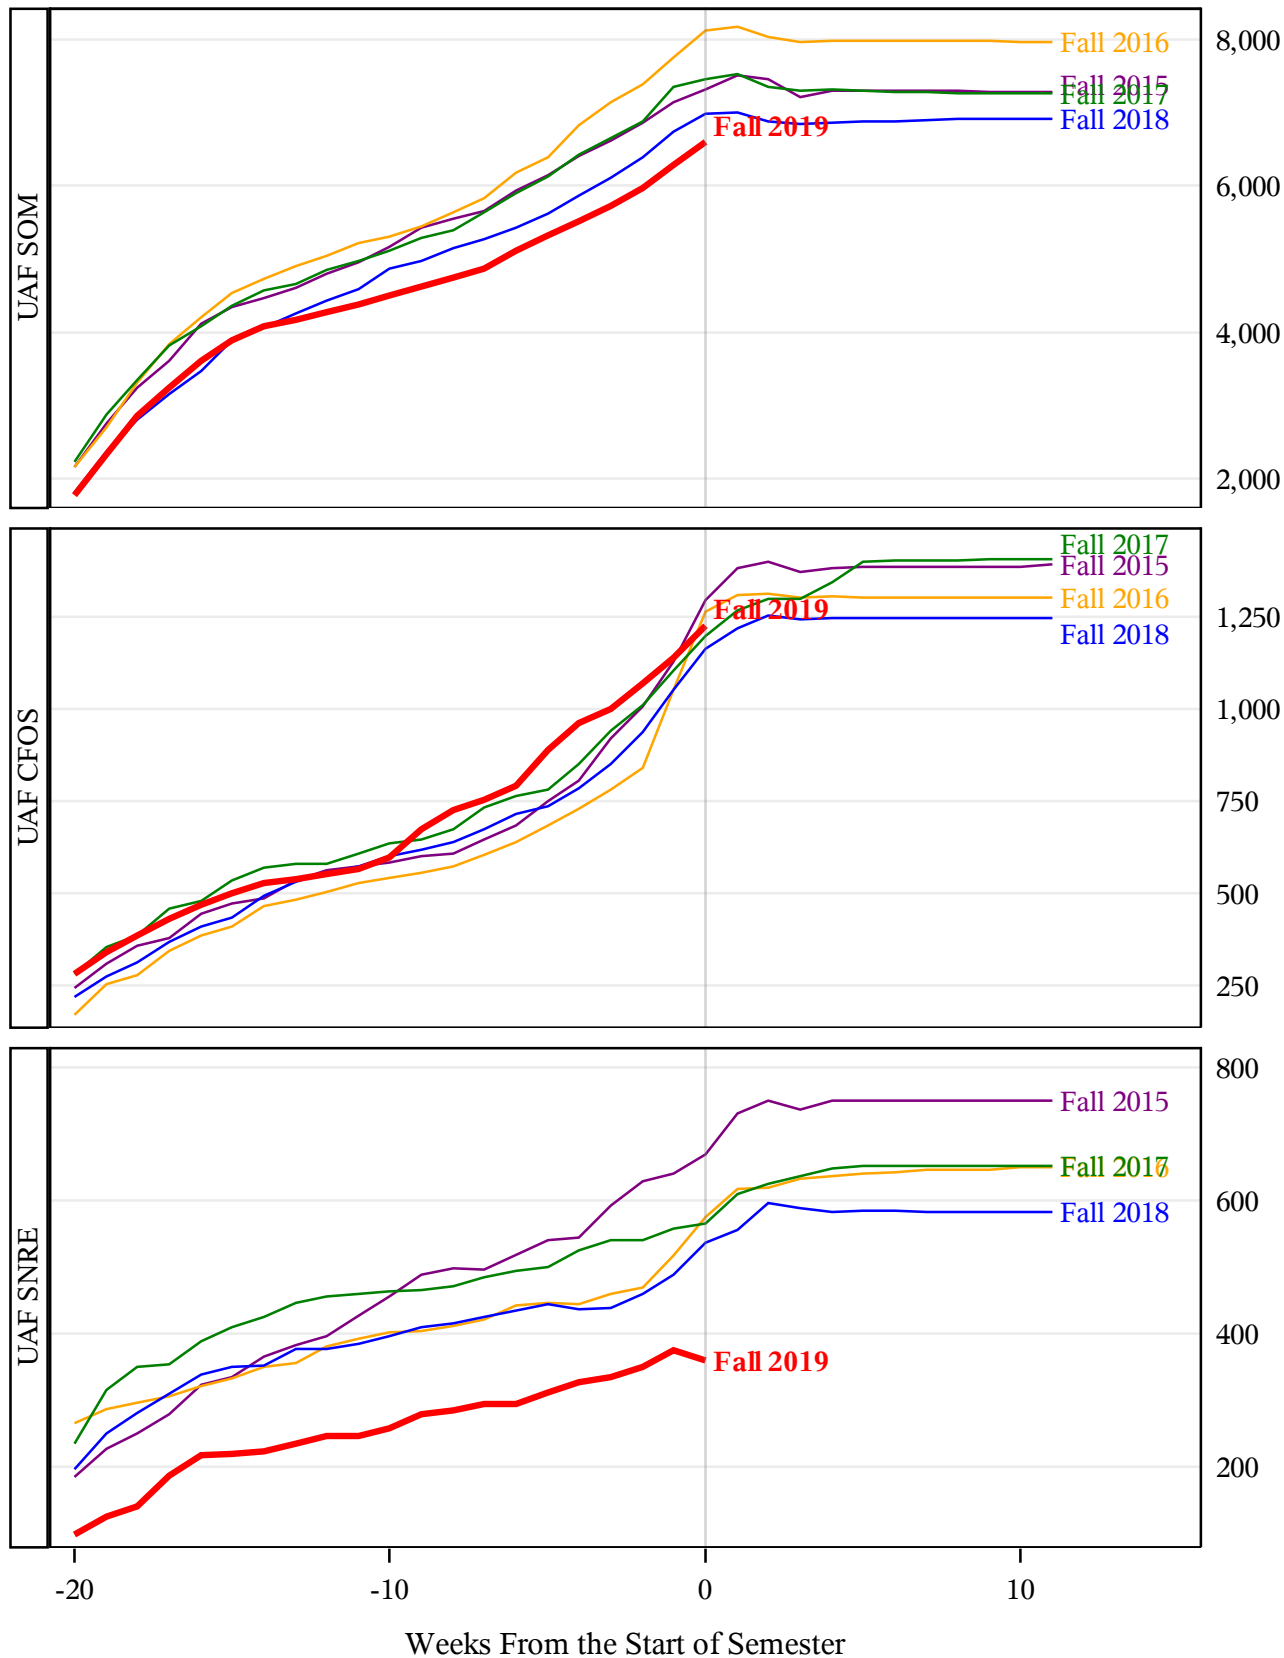

*University of Alaska Fairbanks - Early Semester Report
Student Credit Hours Generated by Registration Week
Fall 2015 - Fall 2019*