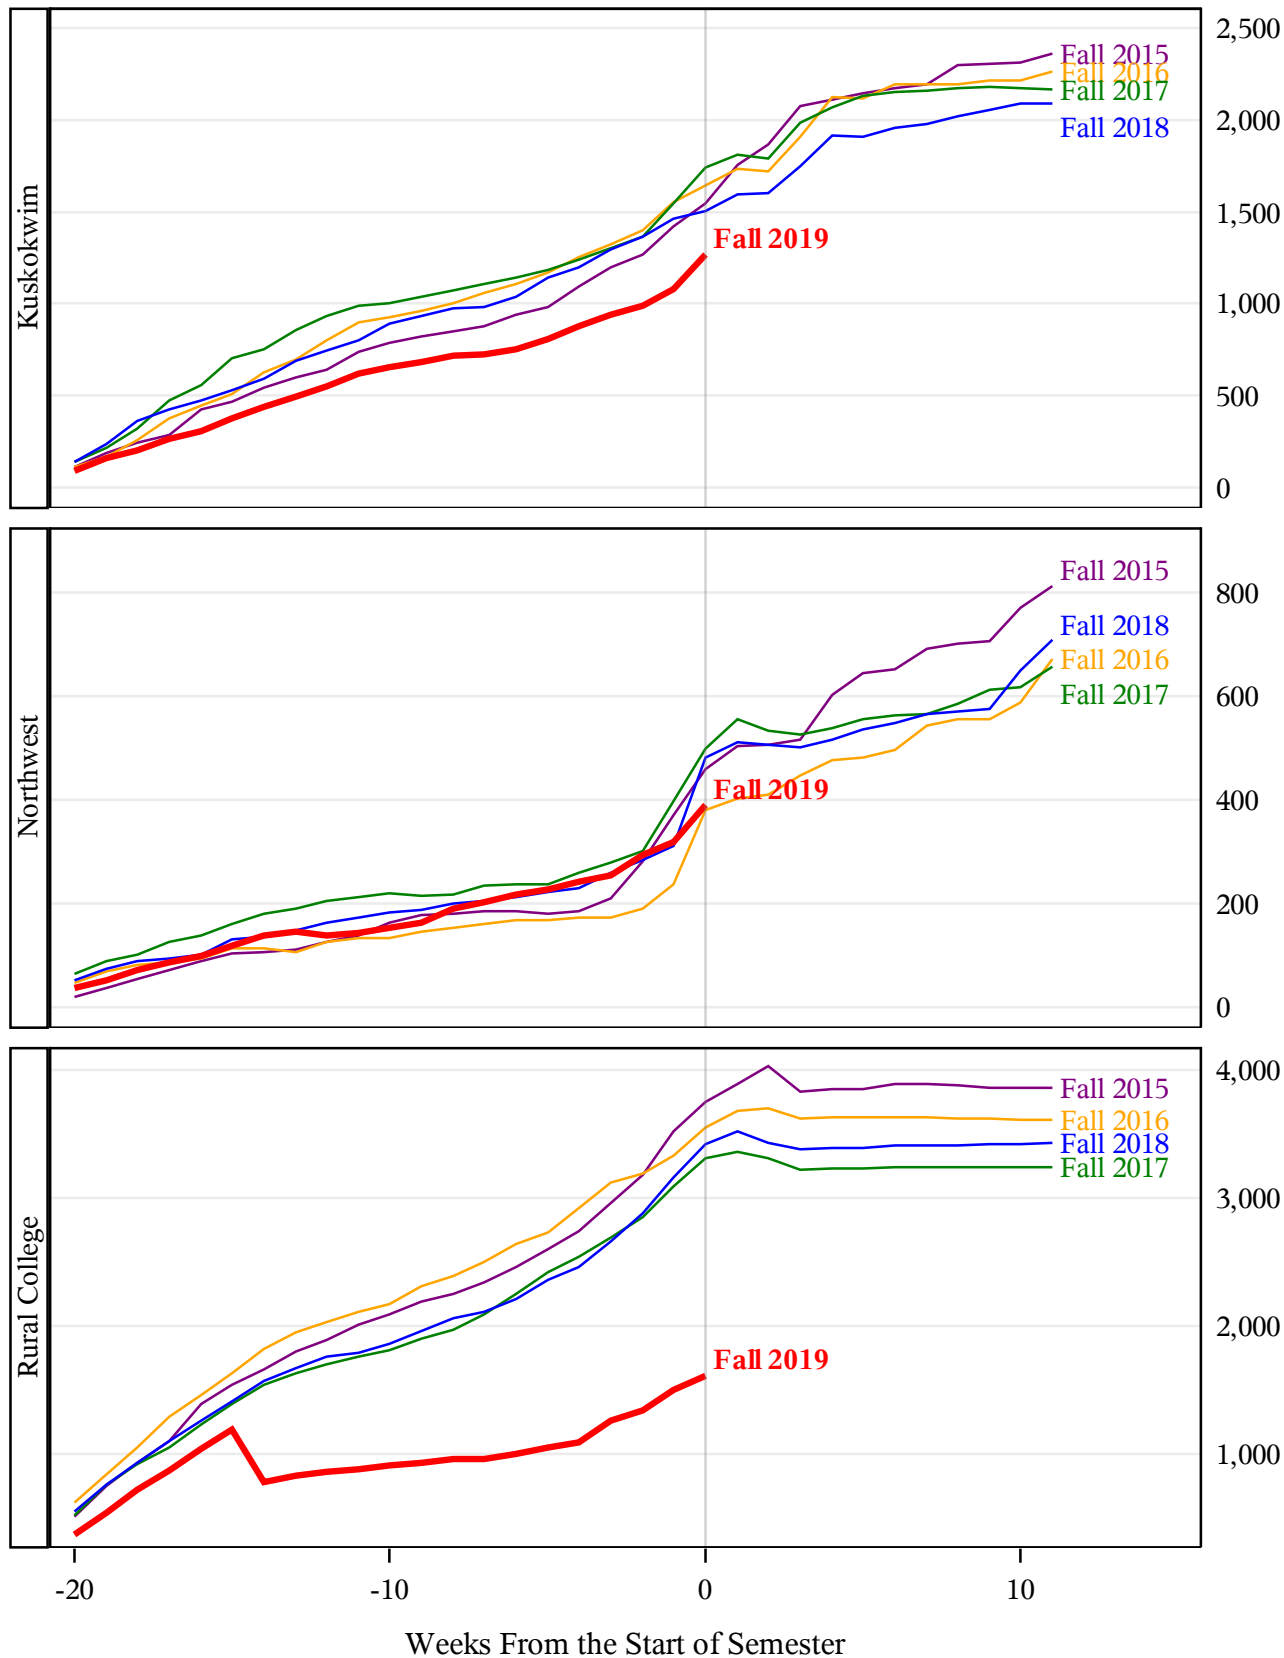

**University of Alaska Fairbanks - Early Semester Report
 Student Credit Hours Generated by Registration Week
 Fall 2015 - Fall 2019**

**University of Alaska Fairbanks - Early Semester Report
 Student Credit Hours Generated by Registration Week
 Fall 2015 - Fall 2019**