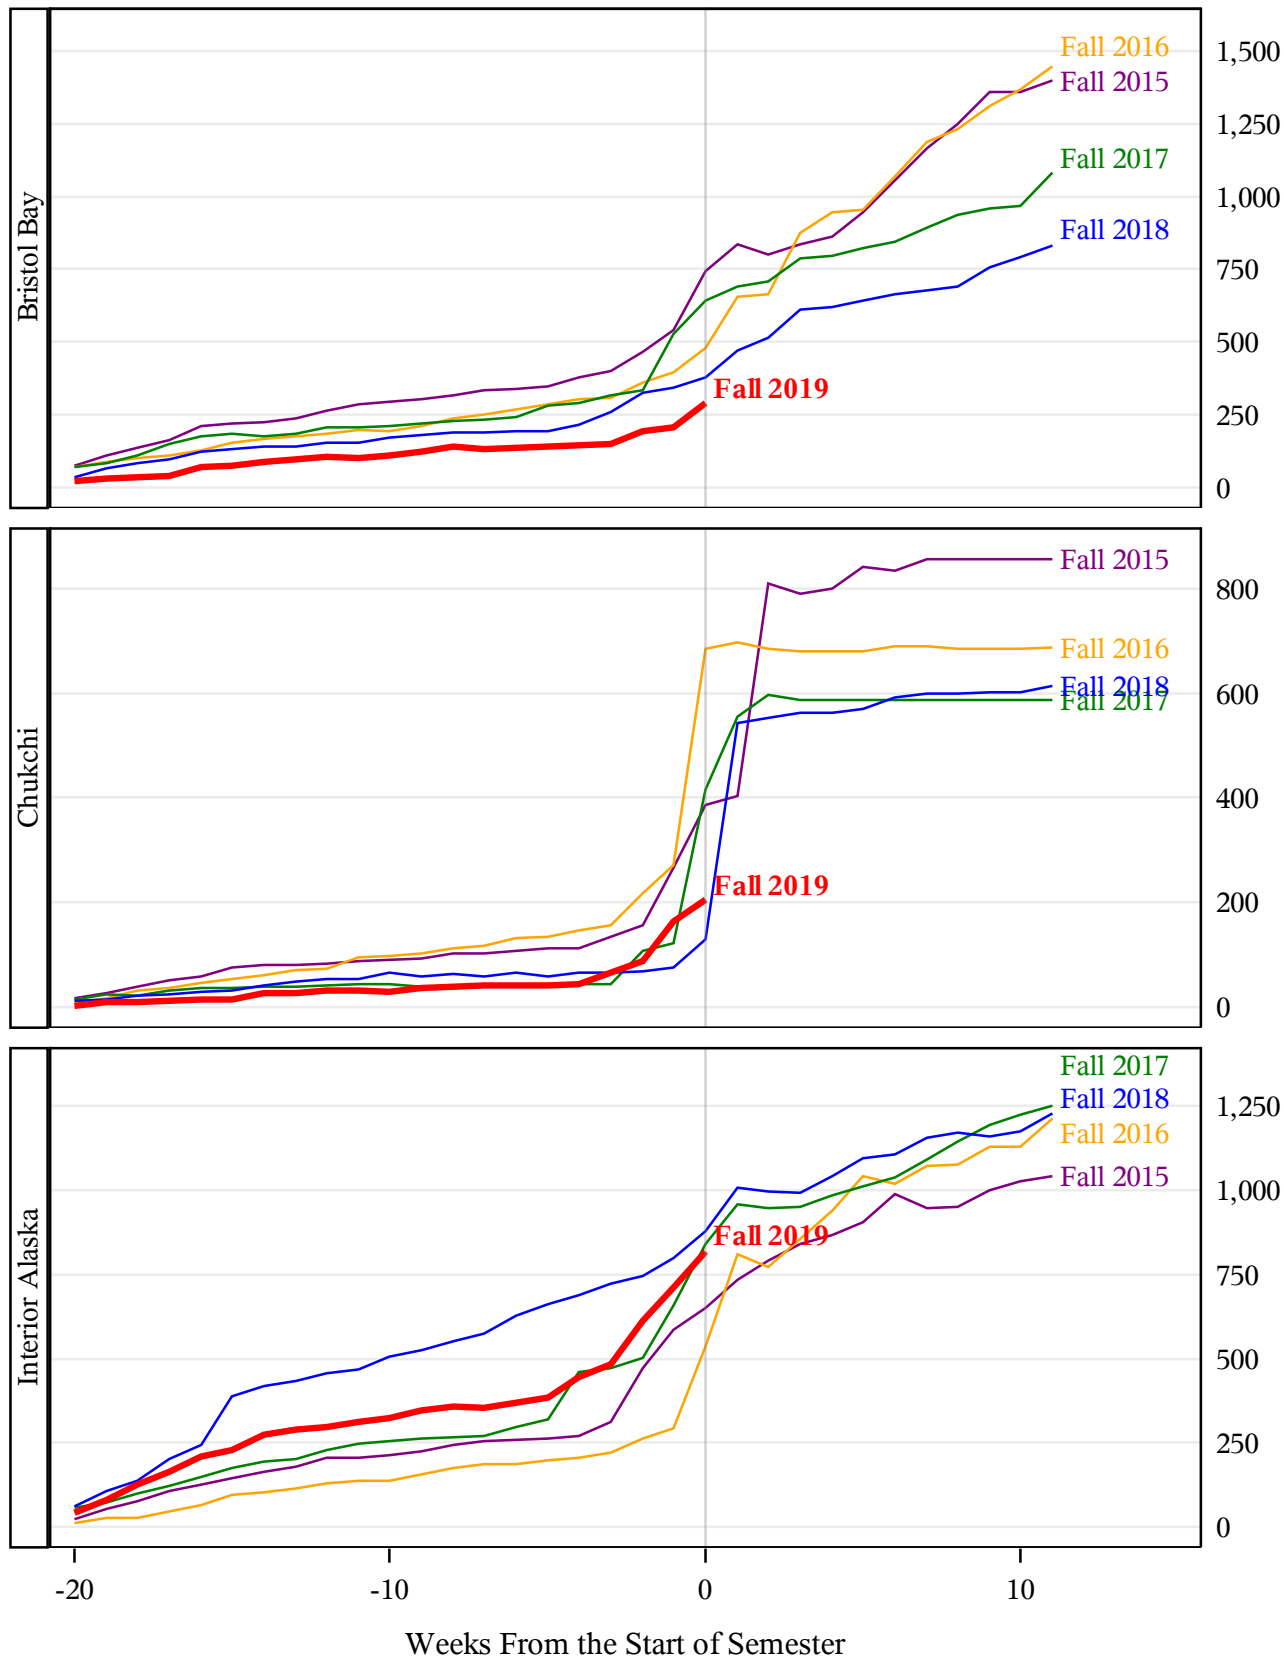

**University of Alaska Fairbanks - Early Semester Report
 Student Credit Hours Generated by Registration Week
 Fall 2015 - Fall 2019**

**University of Alaska Fairbanks - Early Semester Report
 Student Credit Hours Generated by Registration Week
 Fall 2015 - Fall 2019**