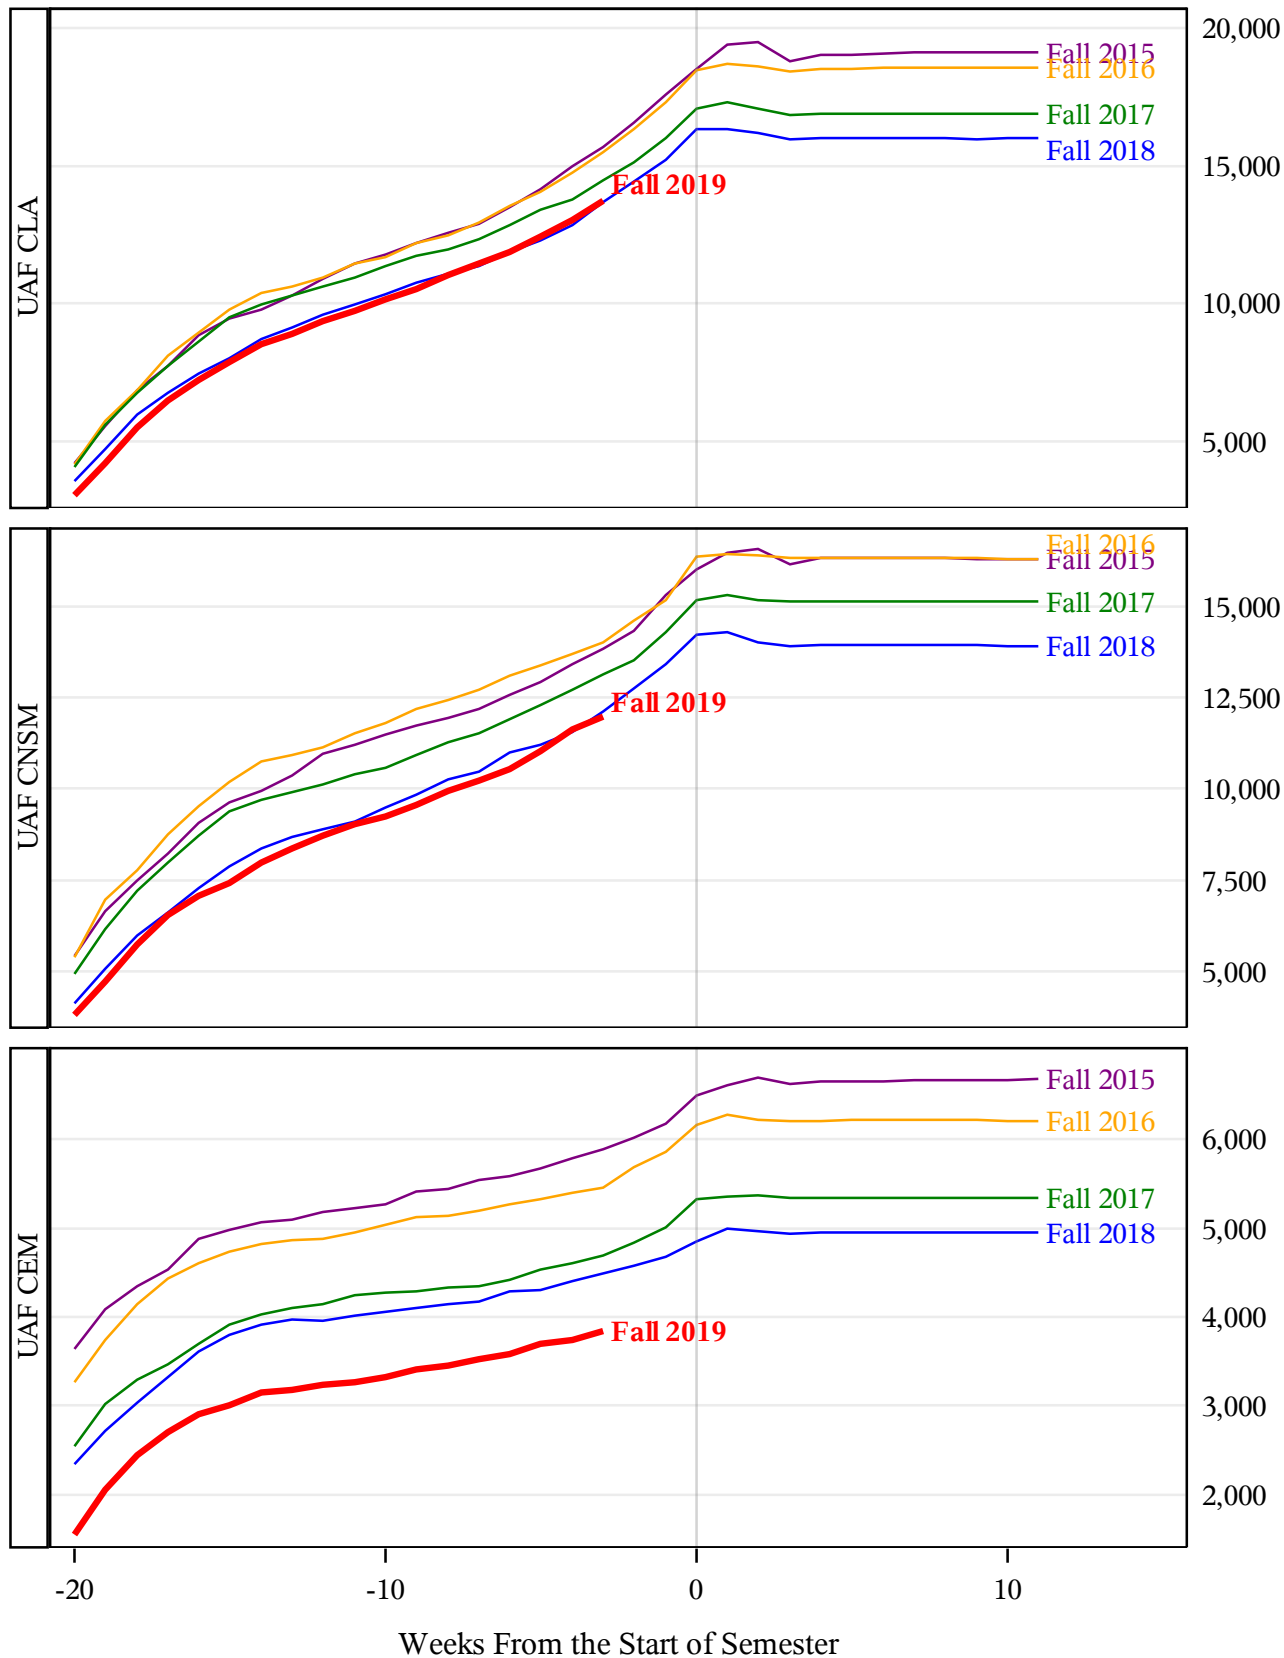

**University of Alaska Fairbanks - Early Semester Report  
 Student Credit Hours Generated by Registration Week  
 Fall 2015 - Fall 2019**

**University of Alaska Fairbanks - Early Semester Report  
 Student Credit Hours Generated by Registration Week  
 Fall 2015 - Fall 2019**