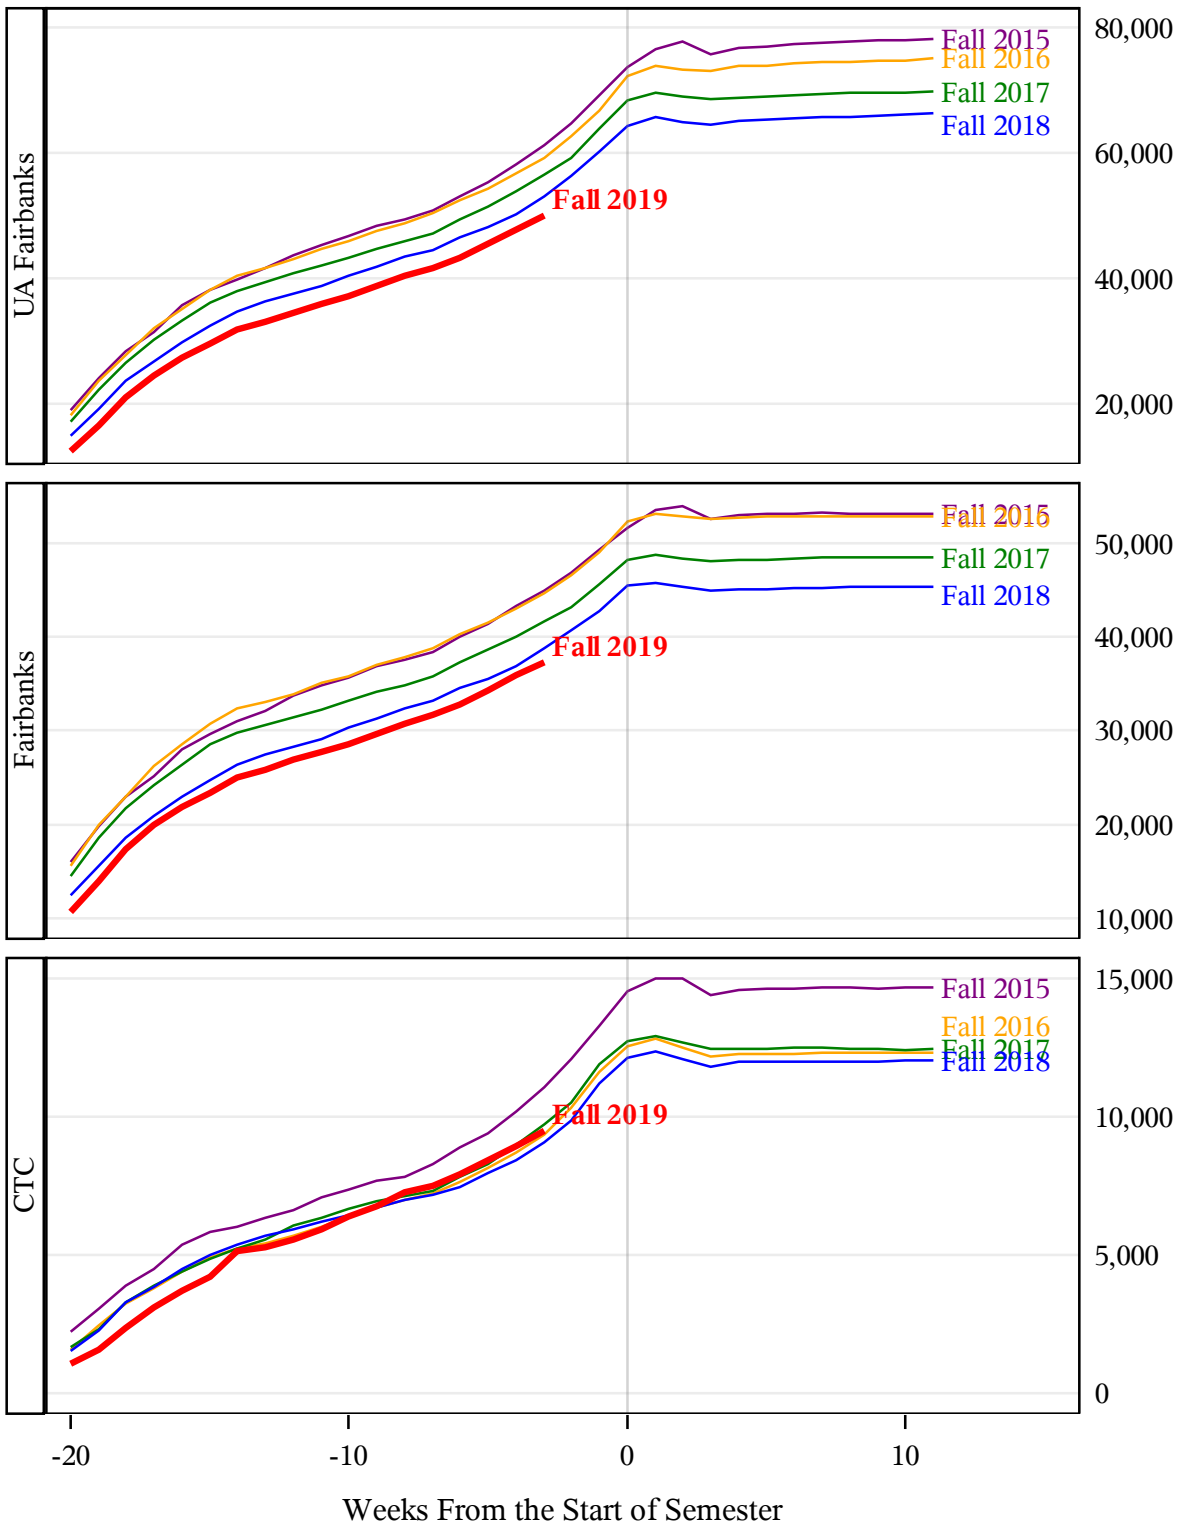

**University of Alaska Fairbanks - Early Semester Report  
 Student Credit Hours Generated by Registration Week  
 Fall 2015 - Fall 2019**

**University of Alaska Fairbanks - Early Semester Report  
 Student Credit Hours Generated by Registration Week  
 Fall 2015 - Fall 2019**