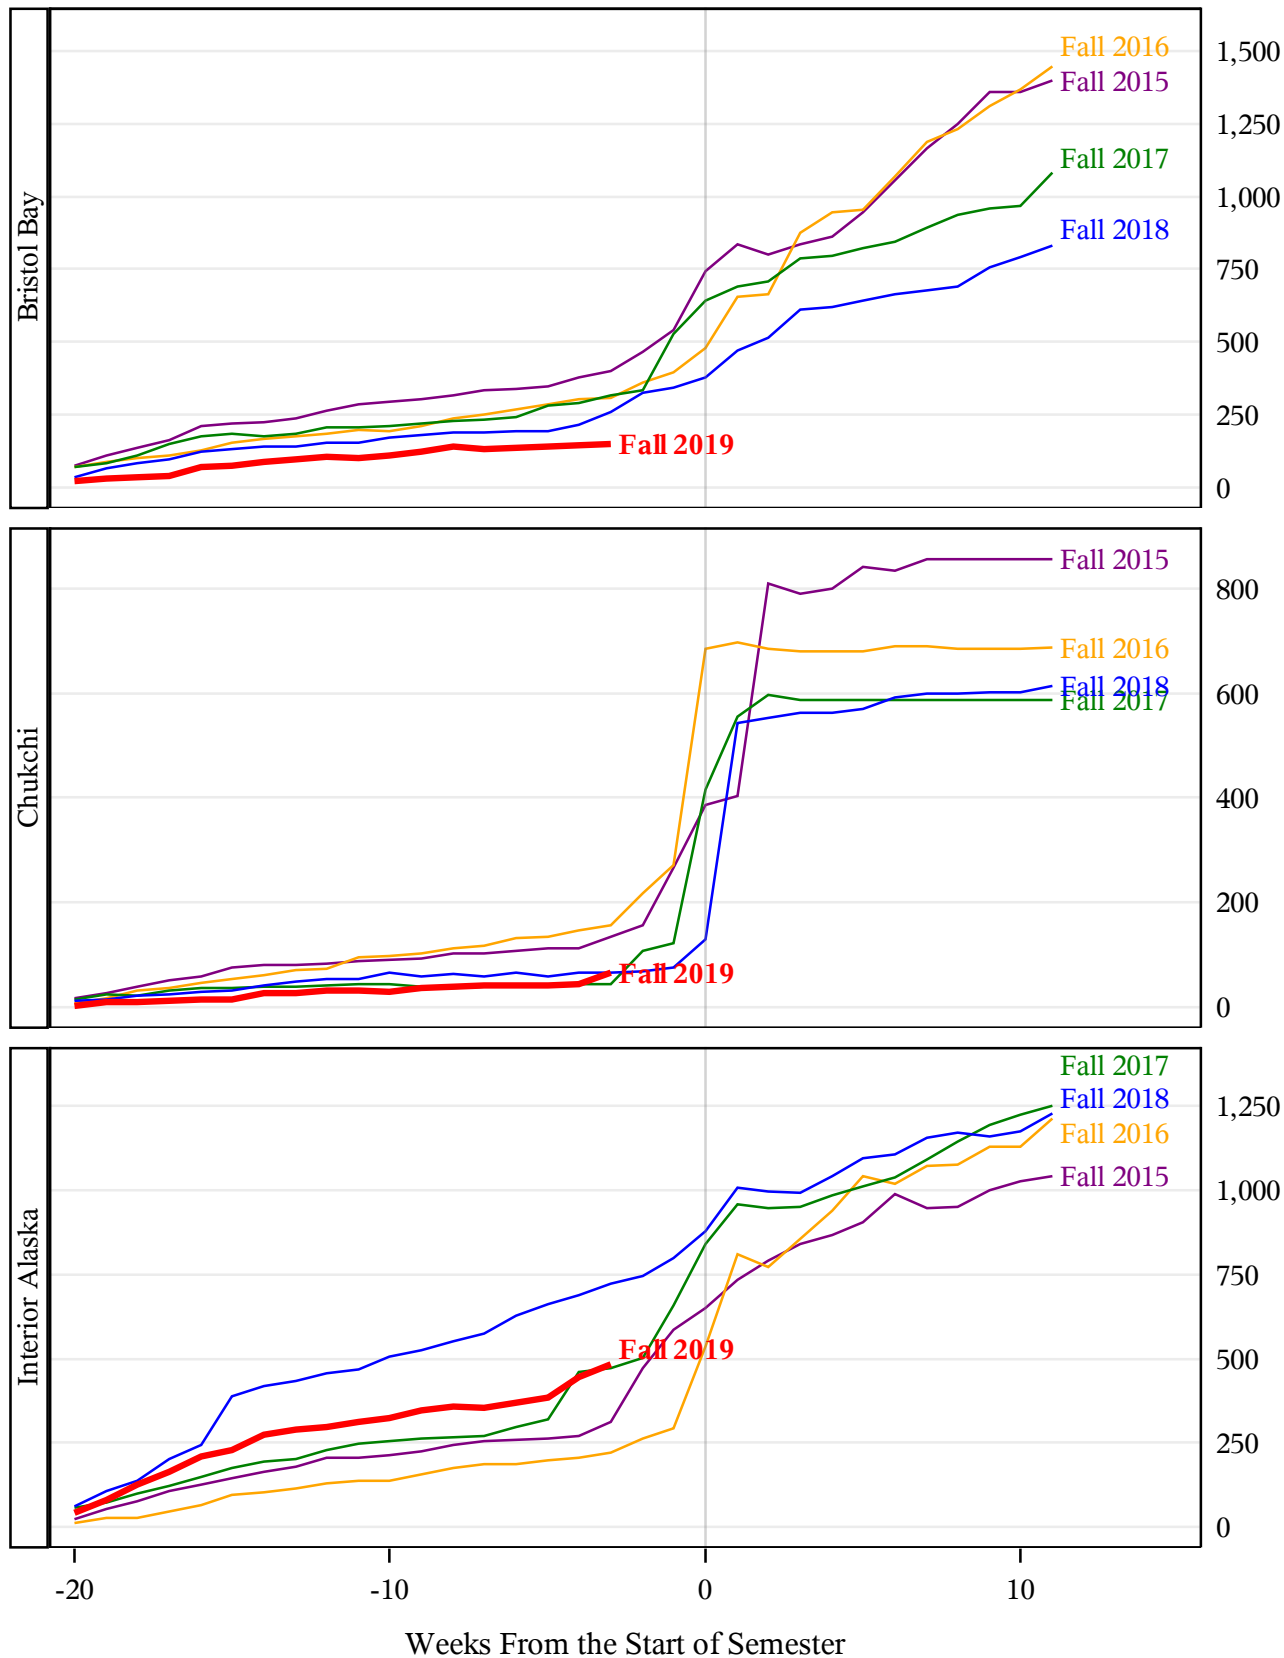

**University of Alaska Fairbanks - Early Semester Report  
 Student Credit Hours Generated by Registration Week  
 Fall 2015 - Fall 2019**

**University of Alaska Fairbanks - Early Semester Report  
 Student Credit Hours Generated by Registration Week  
 Fall 2015 - Fall 2019**