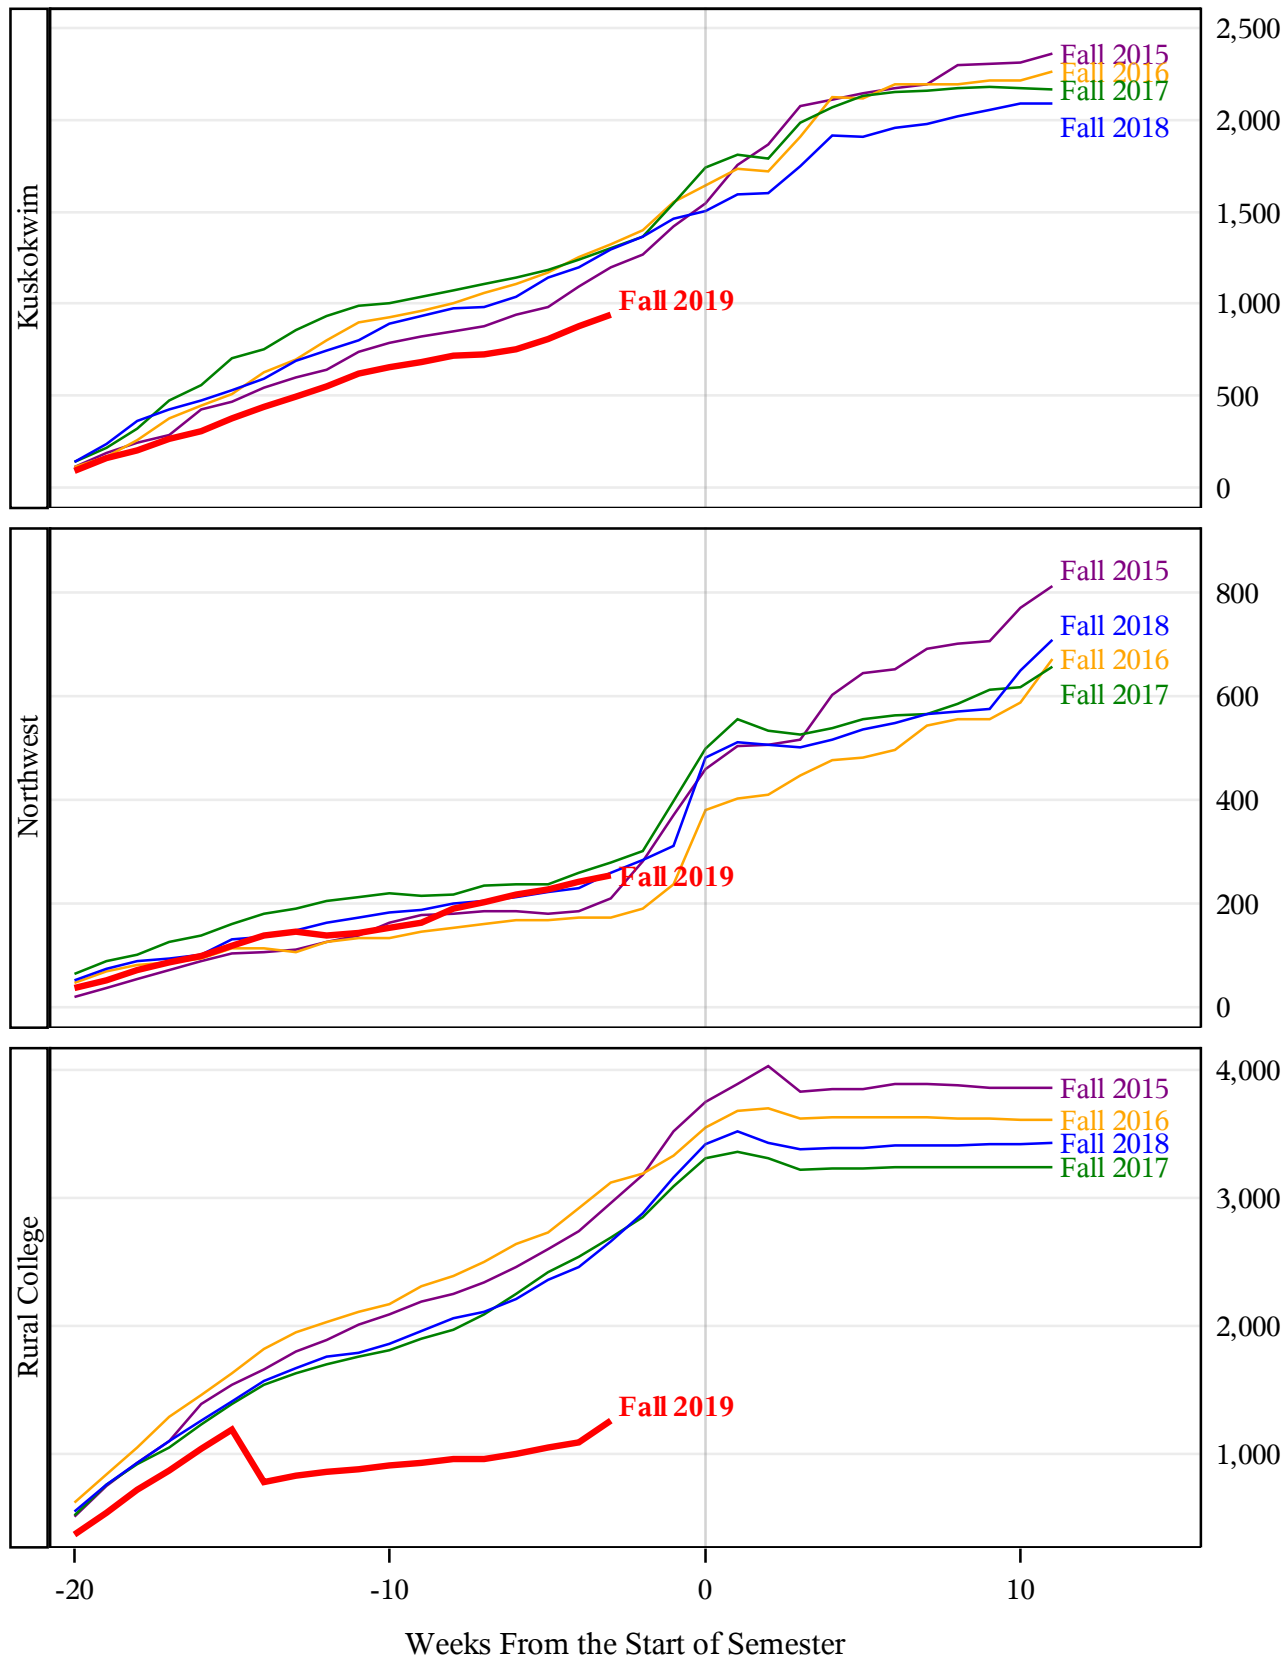

**University of Alaska Fairbanks - Early Semester Report  
 Student Credit Hours Generated by Registration Week  
 Fall 2015 - Fall 2019**

**University of Alaska Fairbanks - Early Semester Report  
 Student Credit Hours Generated by Registration Week  
 Fall 2015 - Fall 2019**