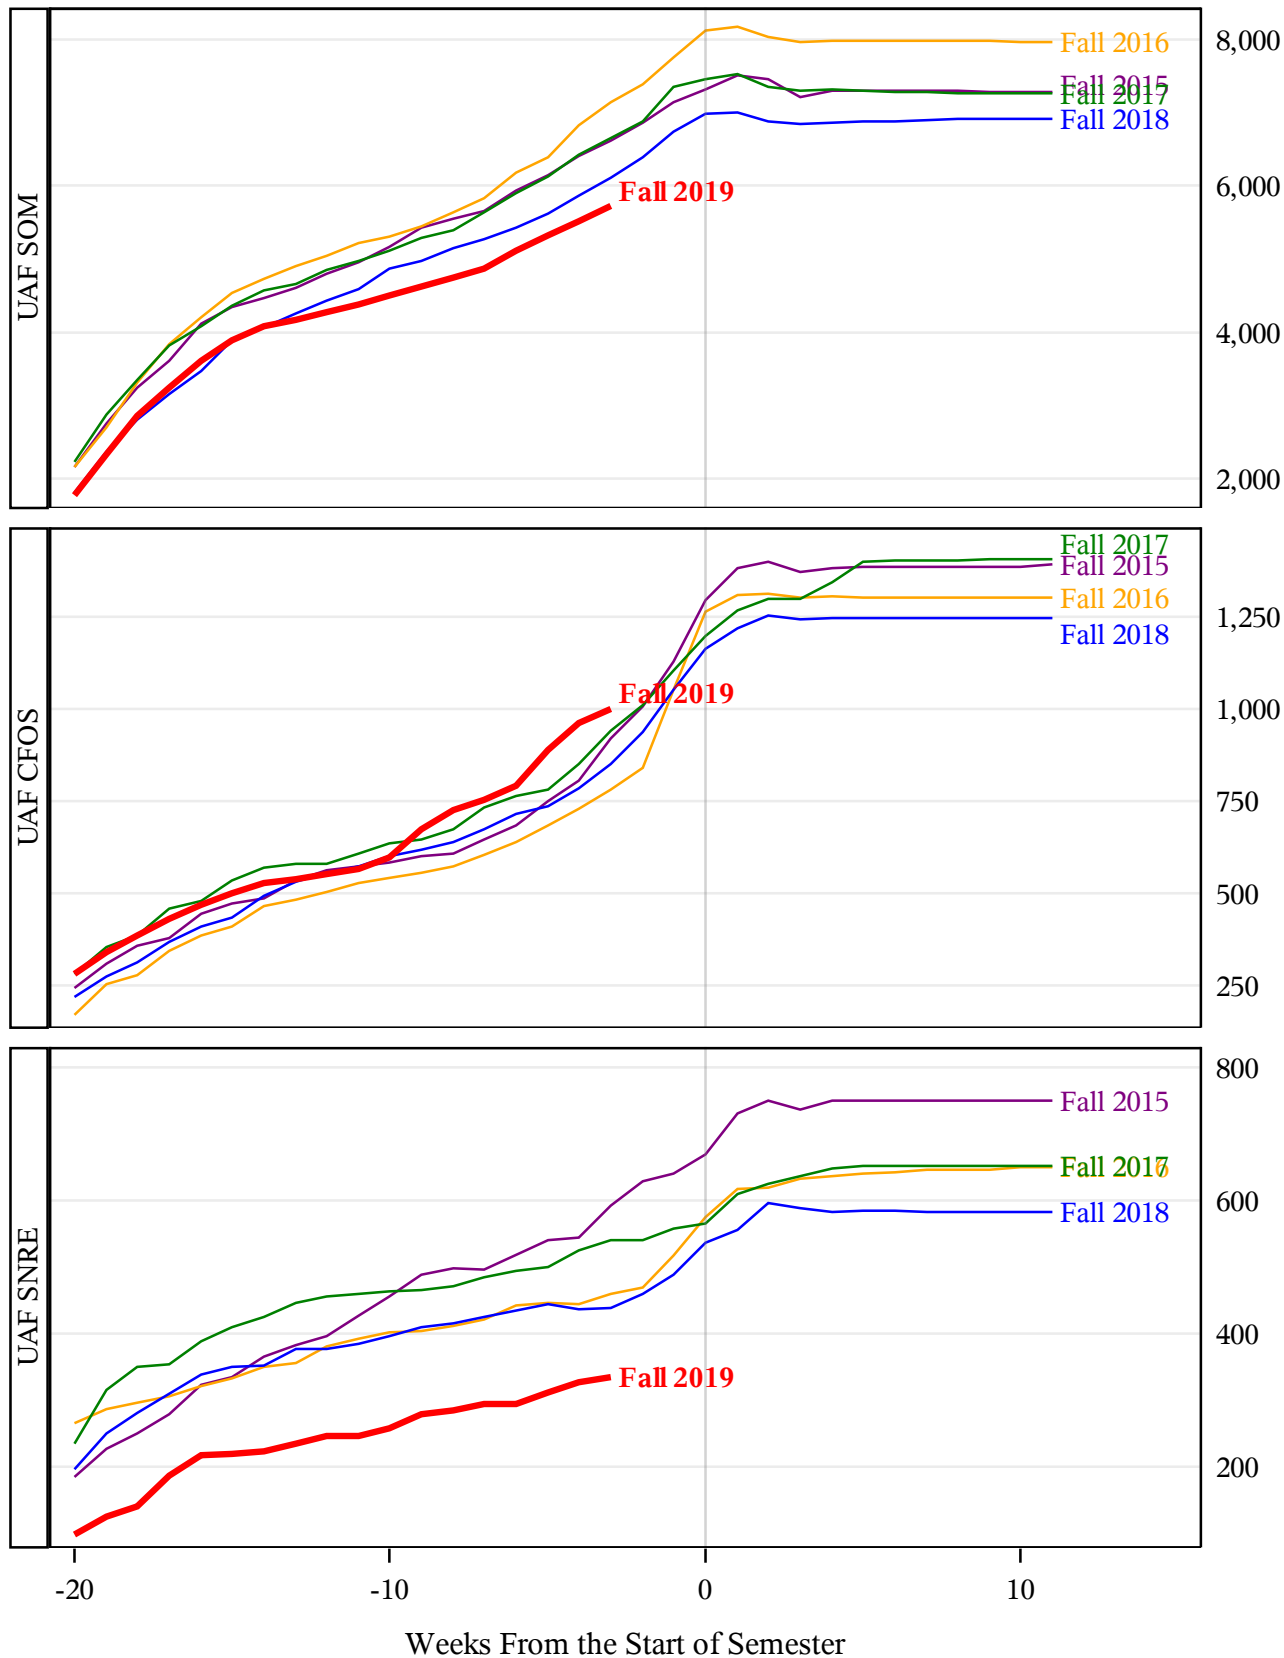

*University of Alaska Fairbanks - Early Semester Report
Student Credit Hours Generated by Registration Week
Fall 2015 - Fall 2019*