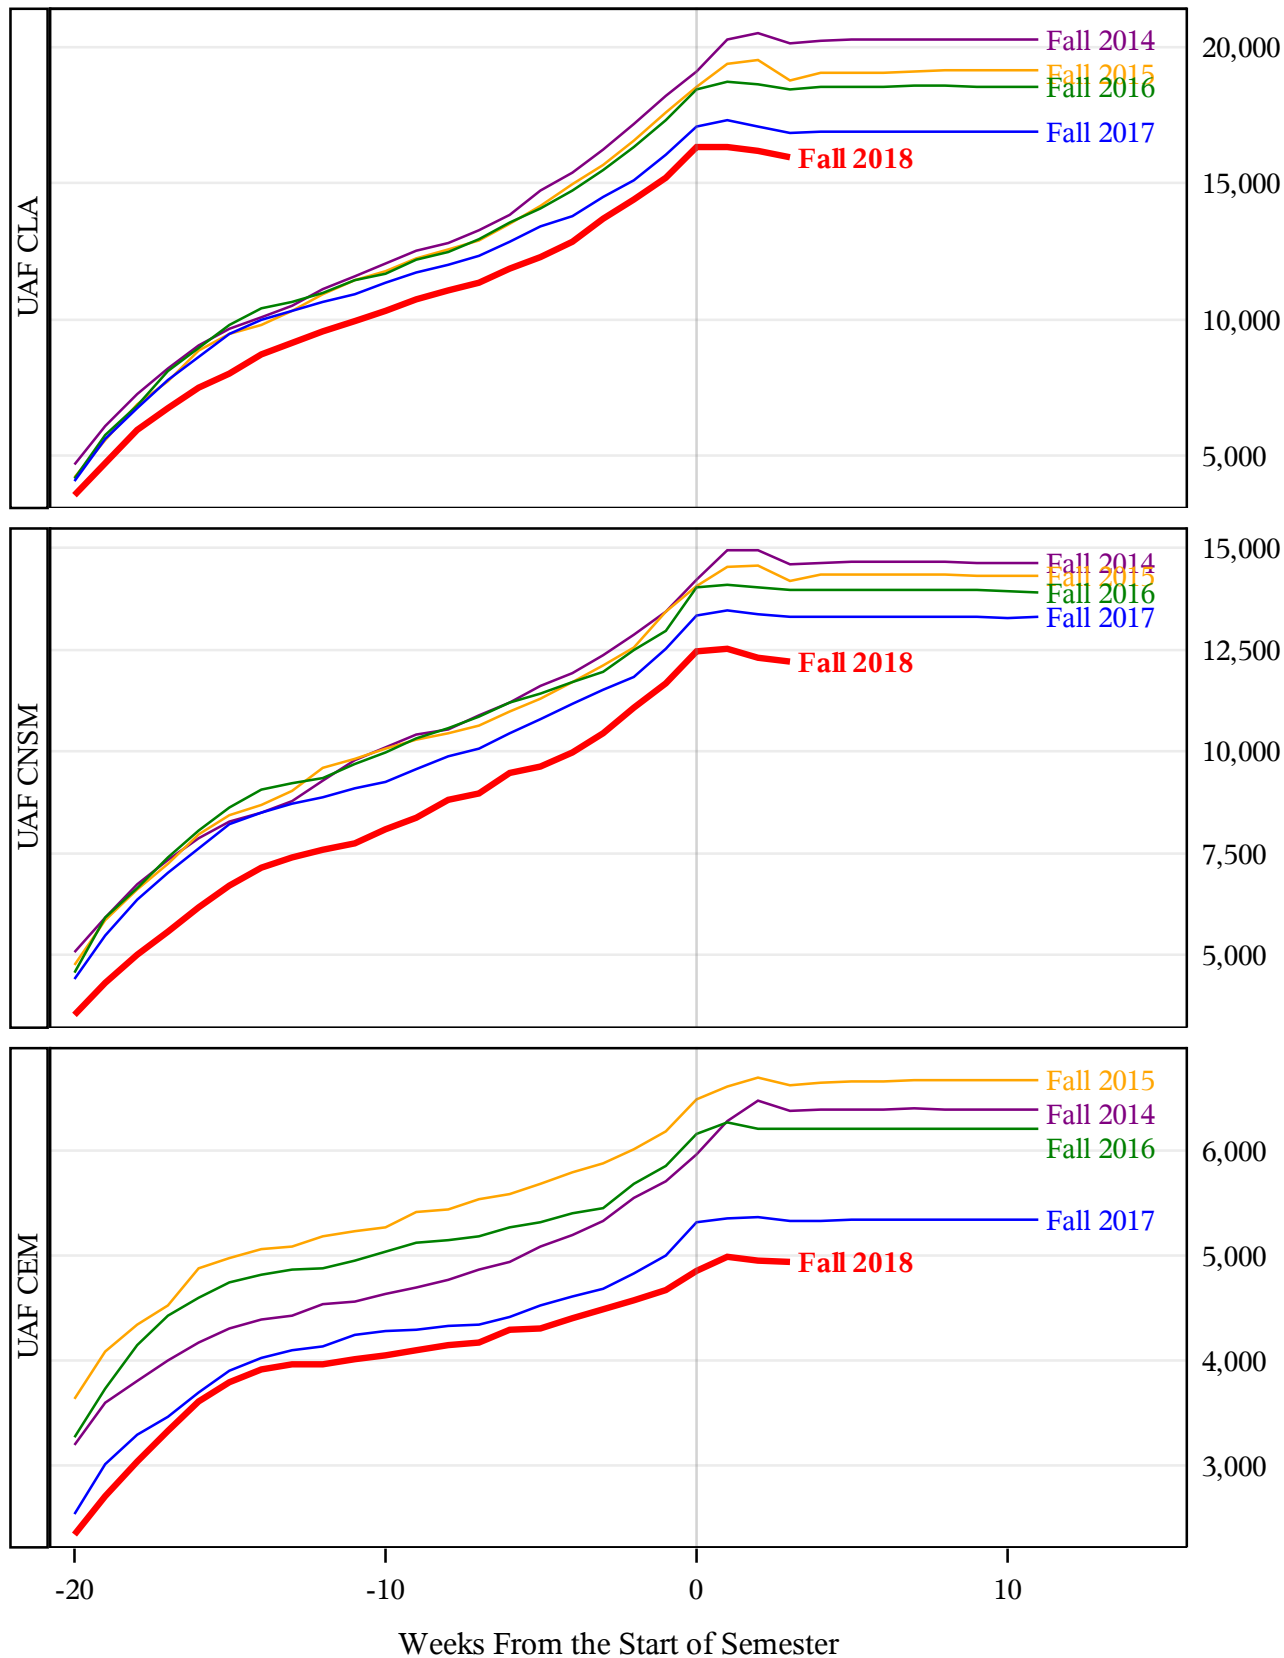

**University of Alaska Fairbanks - Early Semester Report
Student Credit Hours Generated by Registration Week
Fall 2014 - Fall 2018**