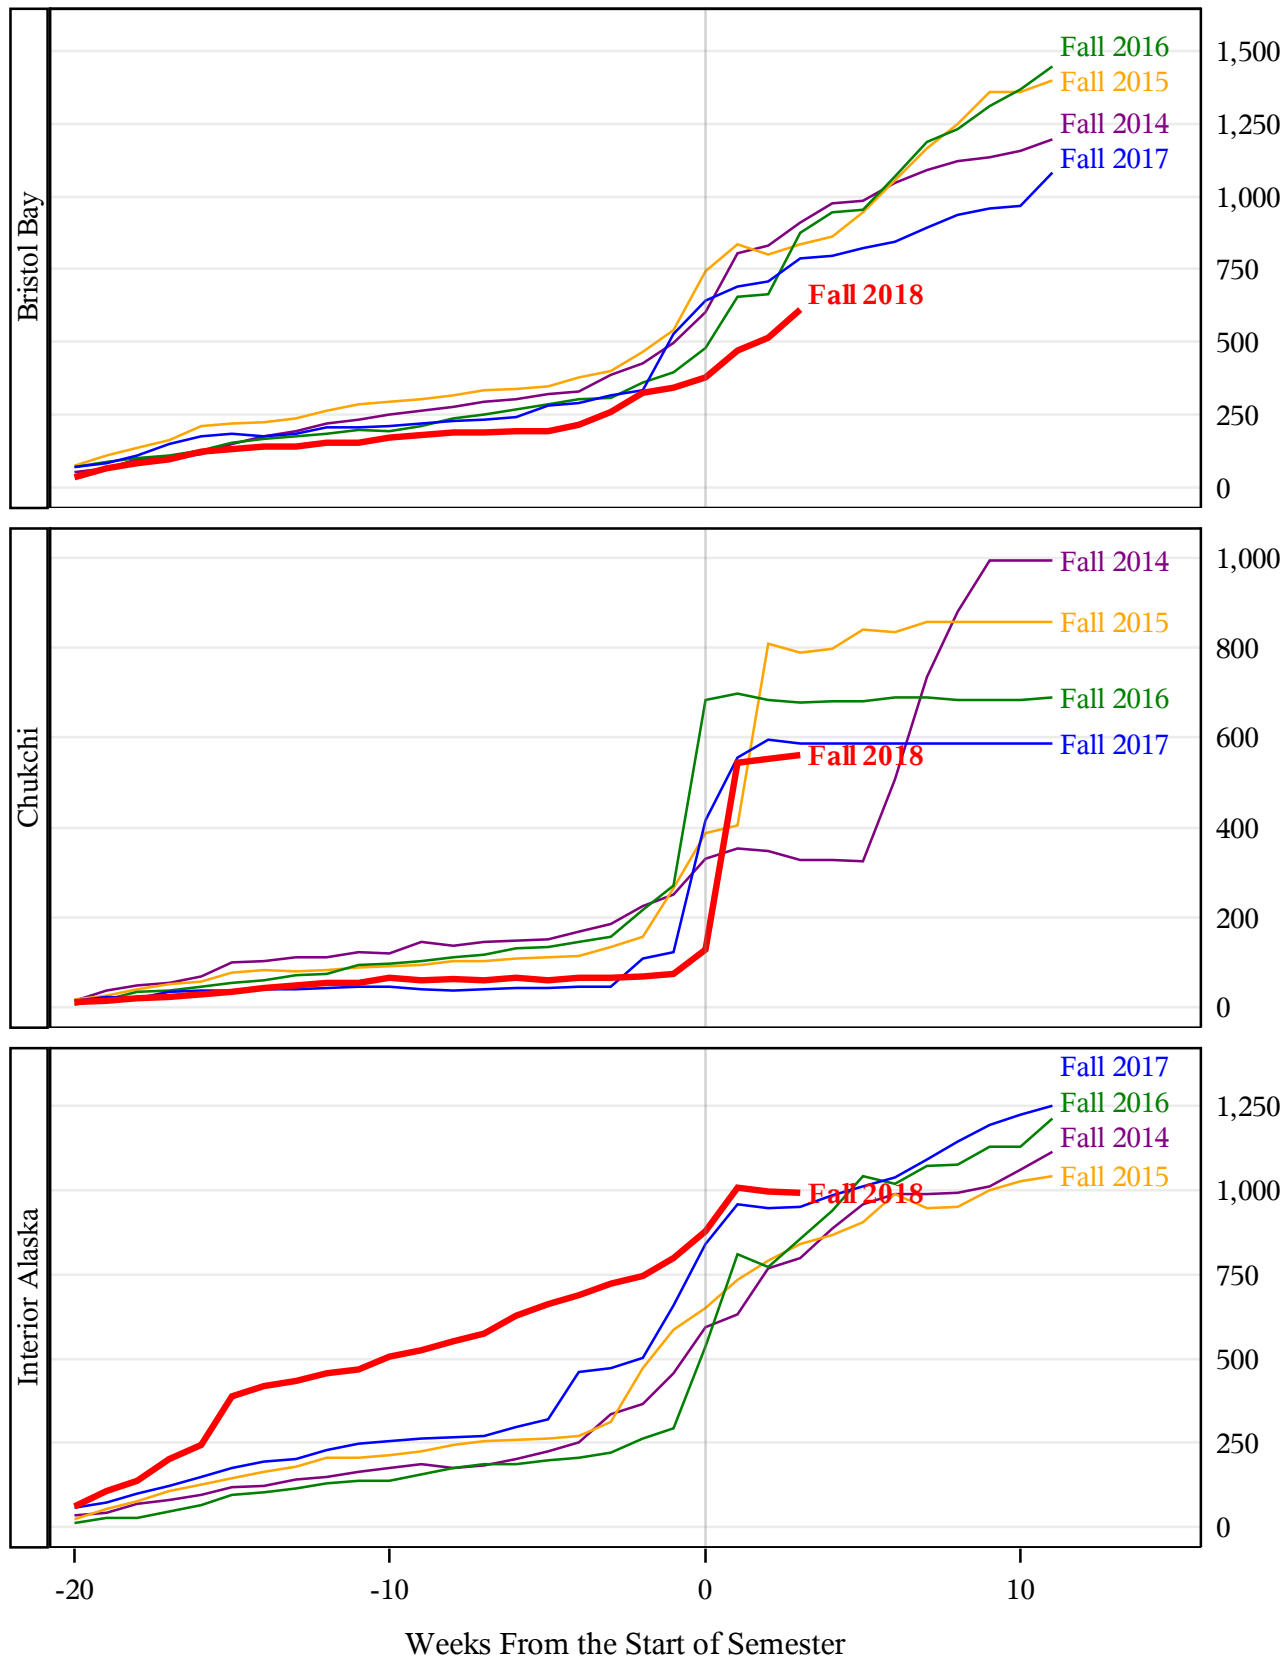

**University of Alaska Fairbanks - Early Semester Report  
 Student Credit Hours Generated by Registration Week  
 Fall 2014 - Fall 2018**

Note: At UAF CTC, the Law Enforcement Academy began in July 2018, a month earlier than in 2017, causing the associated courses to be recorded as summer enrollment activity. In 2017 these courses were reported as fall enrollment activity. This process change accounts for 12 students and 192 student credit hours not captured above for fall 2018.

**University of Alaska Fairbanks - Early Semester Report  
 Student Credit Hours Generated by Registration Week  
 Fall 2014 - Fall 2018**

**University of Alaska Fairbanks - Early Semester Report  
 Student Credit Hours Generated by Registration Week  
 Fall 2014 - Fall 2018**