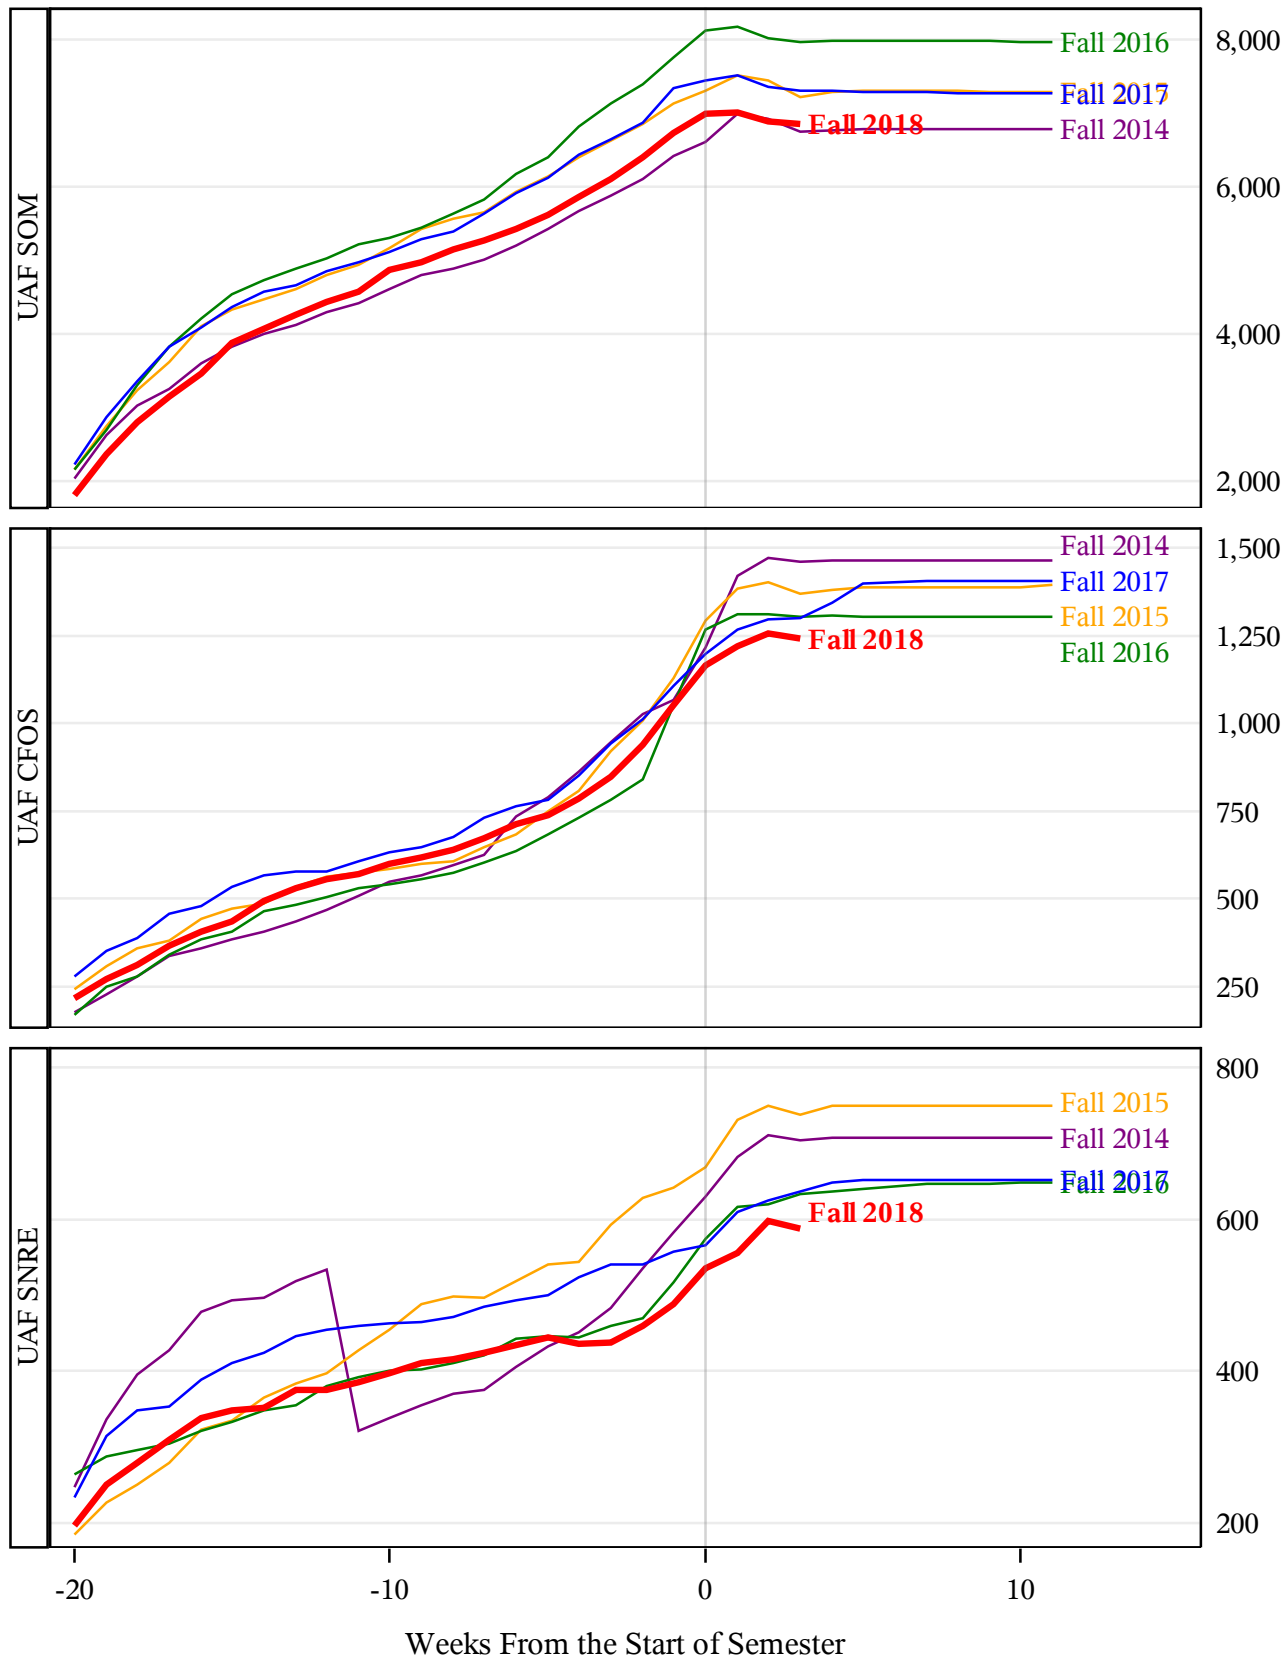

**University of Alaska Fairbanks - Early Semester Report  
 Student Credit Hours Generated by Registration Week  
 Fall 2014 - Fall 2018**

Note: At UAF CTC, the Law Enforcement Academy began in July 2018, a month earlier than in 2017, causing the associated courses to be recorded as summer enrollment activity. In 2017 these courses were reported as fall enrollment activity. This process change accounts for 12 students and 192 student credit hours not captured above for fall 2018.

**University of Alaska Fairbanks - Early Semester Report  
 Student Credit Hours Generated by Registration Week  
 Fall 2014 - Fall 2018**

**University of Alaska Fairbanks - Early Semester Report  
 Student Credit Hours Generated by Registration Week  
 Fall 2014 - Fall 2018**

**University of Alaska Fairbanks - Early Semester Report  
 Student Credit Hours Generated by Registration Week  
 Fall 2014 - Fall 2018**

*University of Alaska Fairbanks - Early Semester Report  
 Student Credit Hours Generated by Registration Week  
 Fall 2014 - Fall 2018*