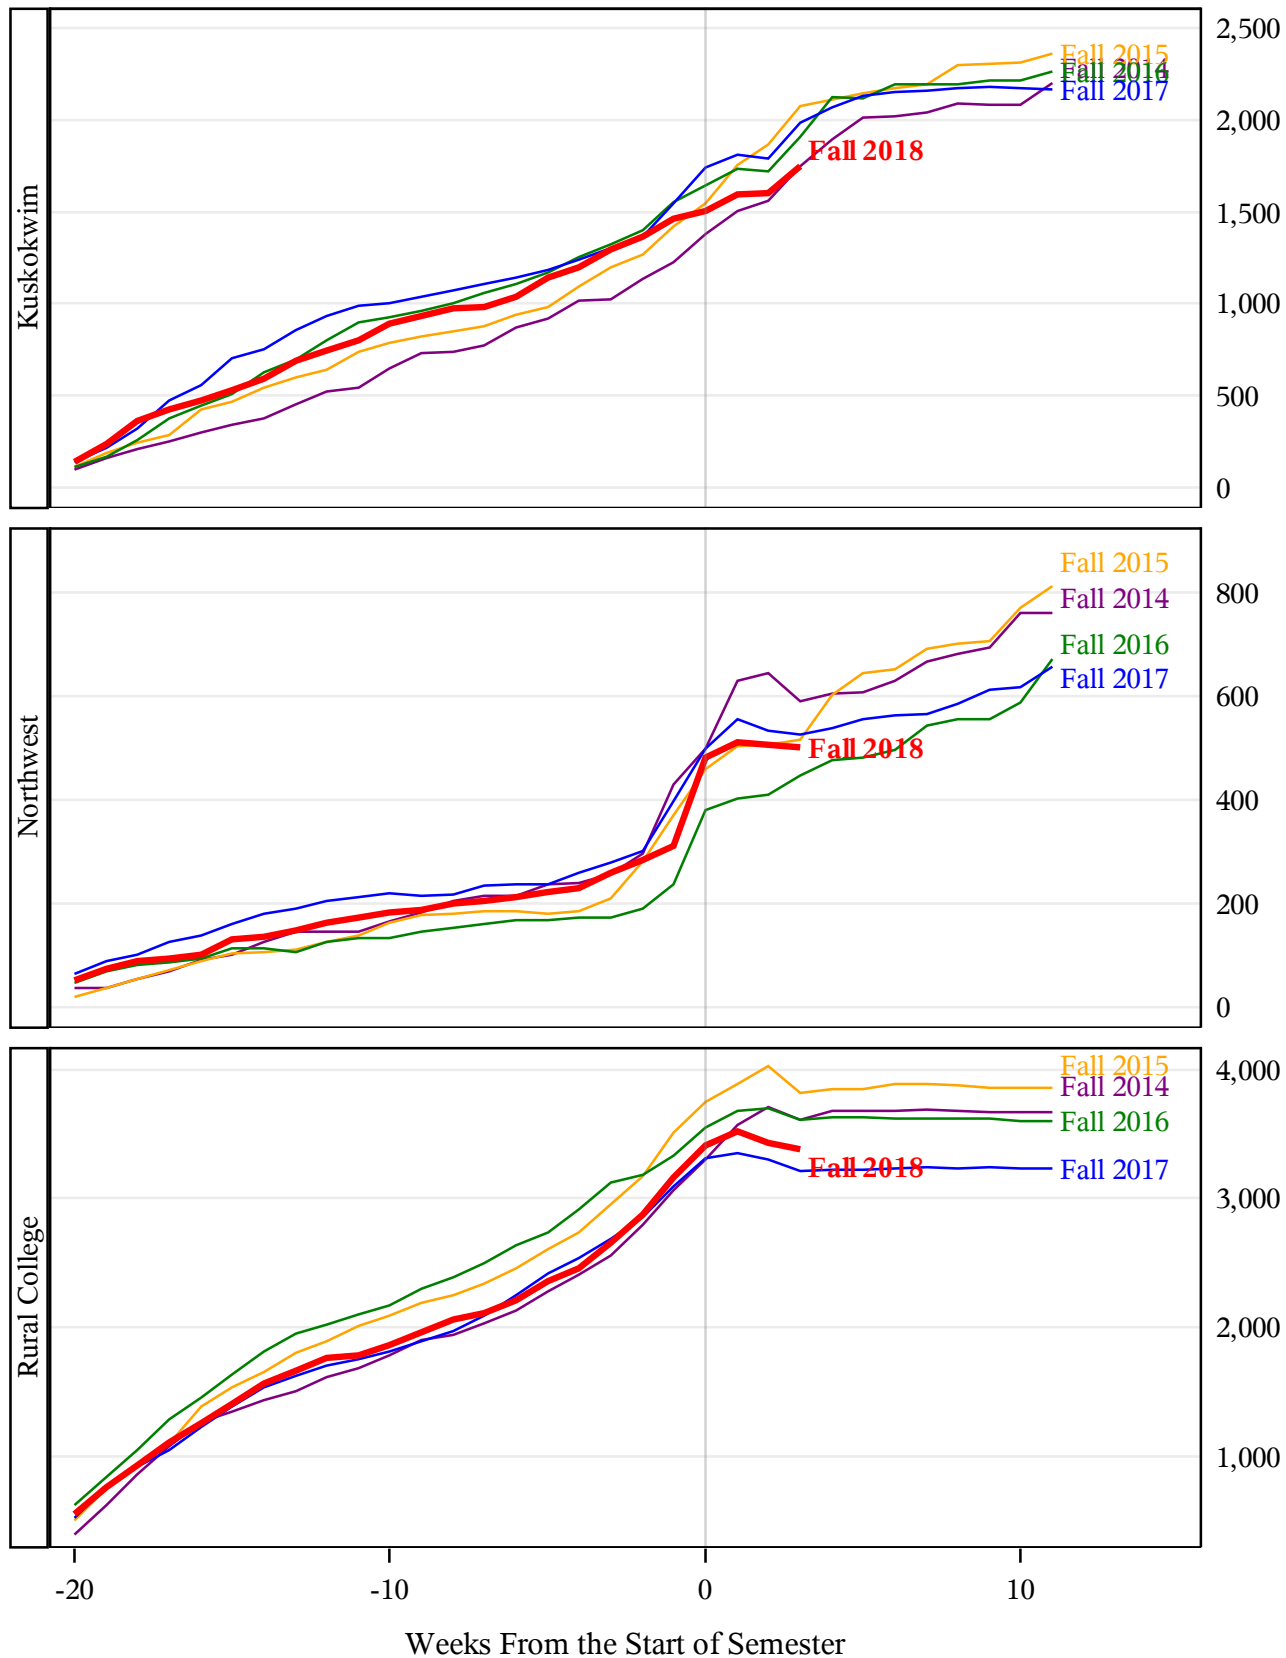

**University of Alaska Fairbanks - Early Semester Report  
 Student Credit Hours Generated by Registration Week  
 Fall 2014 - Fall 2018**

Note: At UAF CTC, the Law Enforcement Academy began in July 2018, a month earlier than in 2017, causing the associated courses to be recorded as summer enrollment activity. In 2017 these courses were reported as fall enrollment activity. This process change accounts for 12 students and 192 student credit hours not captured above for fall 2018.

**University of Alaska Fairbanks - Early Semester Report  
 Student Credit Hours Generated by Registration Week  
 Fall 2014 - Fall 2018**

**University of Alaska Fairbanks - Early Semester Report  
 Student Credit Hours Generated by Registration Week  
 Fall 2014 - Fall 2018**