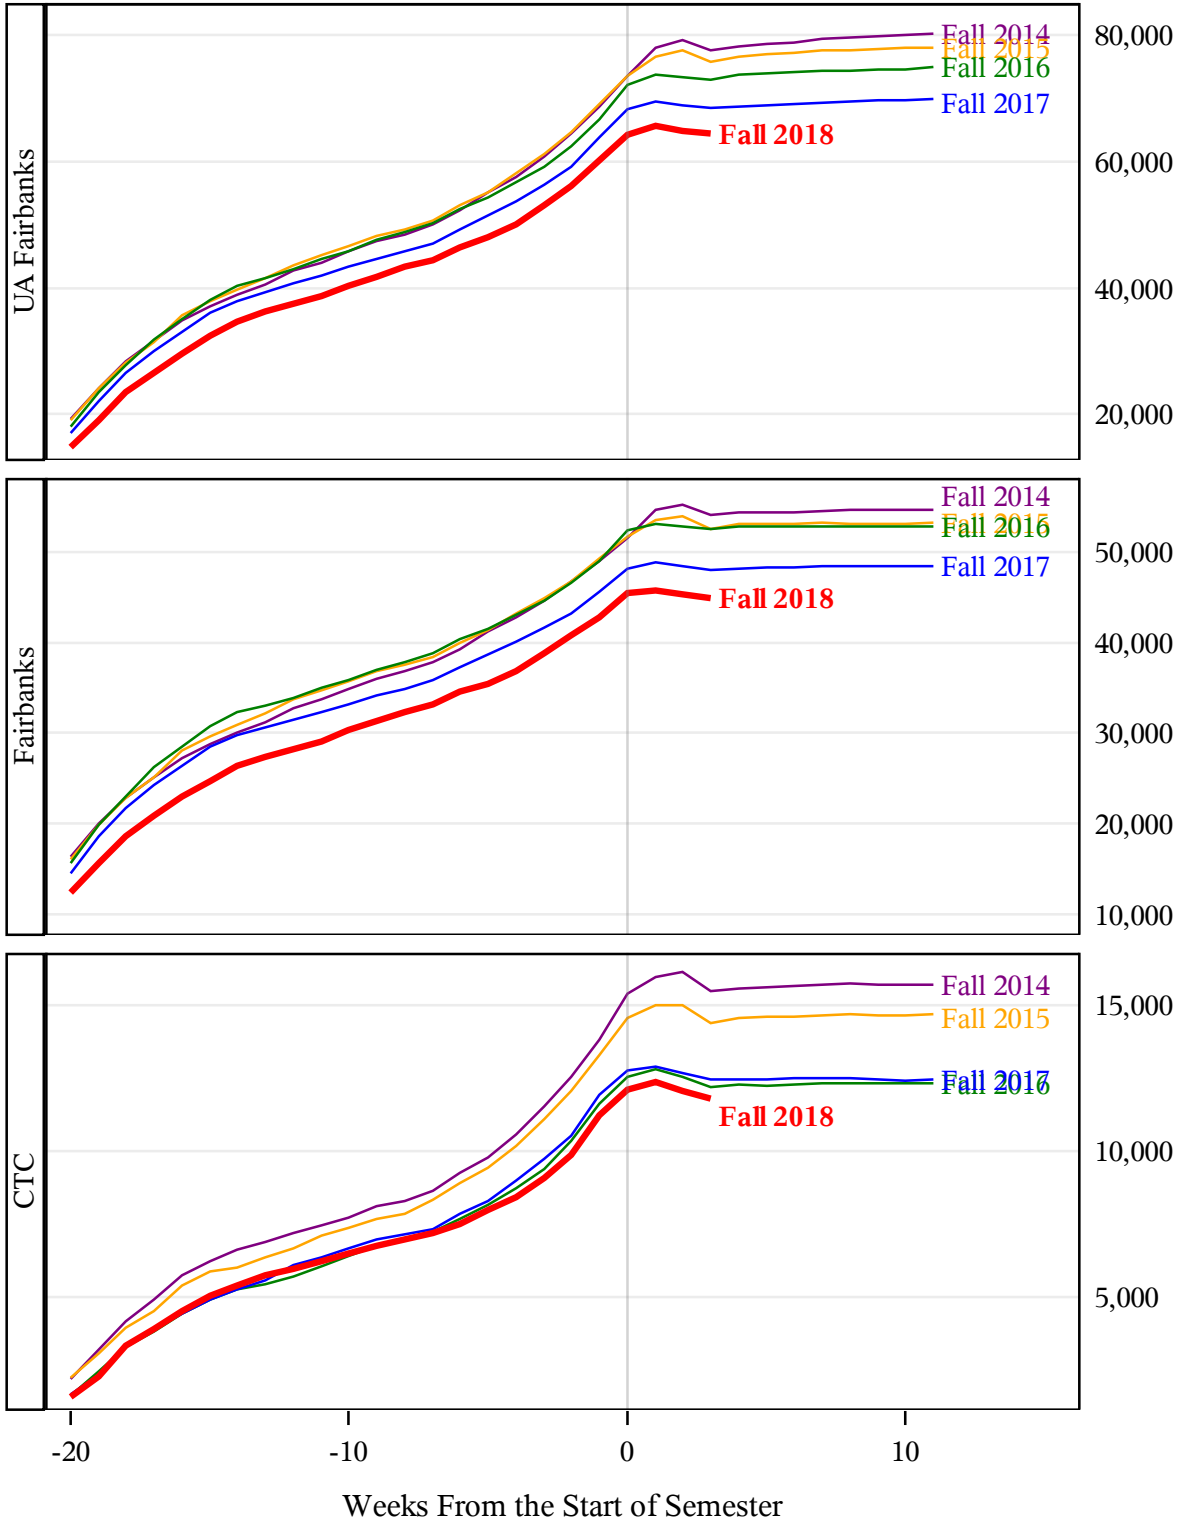

**University of Alaska Fairbanks - Early Semester Report  
 Student Credit Hours Generated by Registration Week  
 Fall 2014 - Fall 2018**

Note: At UAF CTC, the Law Enforcement Academy began in July 2018, a month earlier than in 2017, causing the associated courses to be recorded as summer enrollment activity. In 2017 these courses were reported as fall enrollment activity. This process change accounts for 12 students and 192 student credit hours not captured above for fall 2018.

**University of Alaska Fairbanks - Early Semester Report  
 Student Credit Hours Generated by Registration Week  
 Fall 2014 - Fall 2018**

**University of Alaska Fairbanks - Early Semester Report  
 Student Credit Hours Generated by Registration Week  
 Fall 2014 - Fall 2018**