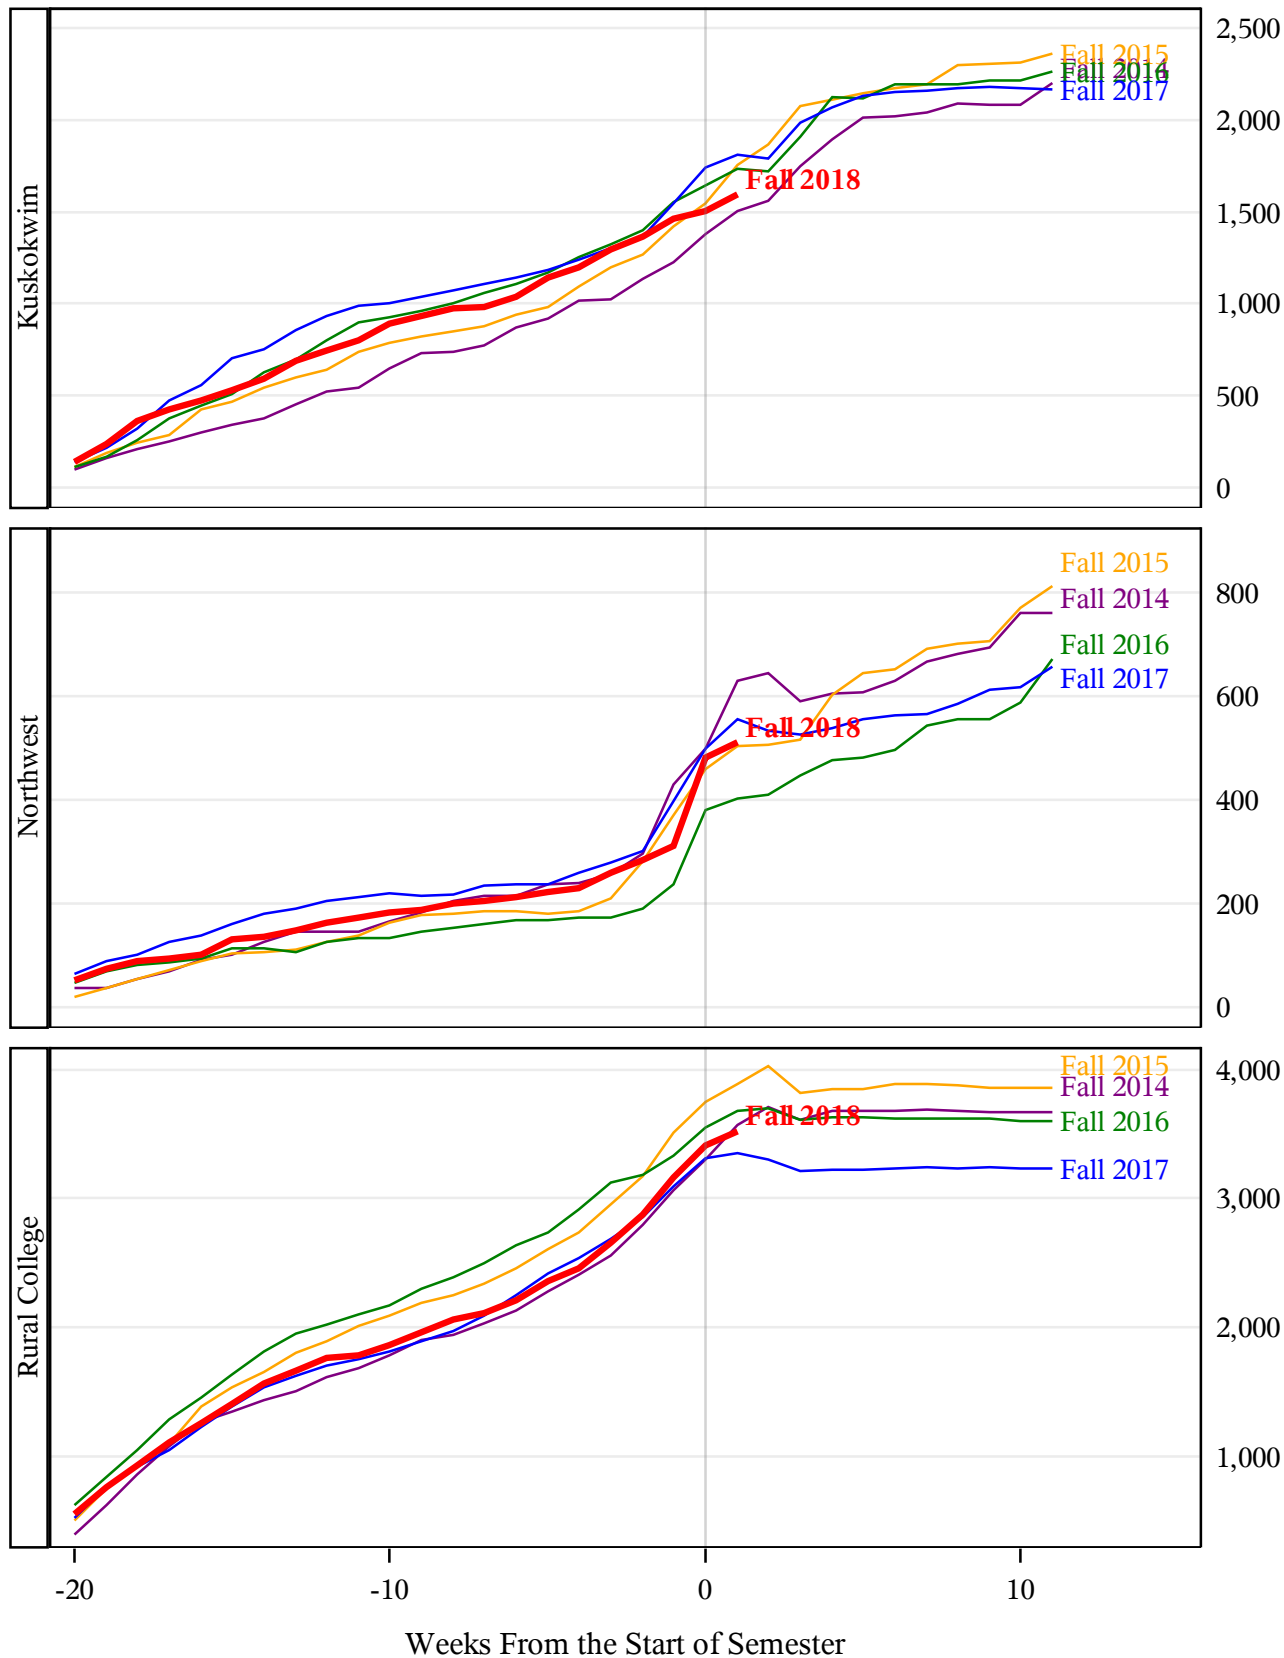

**University of Alaska Fairbanks - Early Semester Report  
 Student Credit Hours Generated by Registration Week  
 Fall 2014 - Fall 2018**

**University of Alaska Fairbanks - Early Semester Report  
 Student Credit Hours Generated by Registration Week  
 Fall 2014 - Fall 2018**