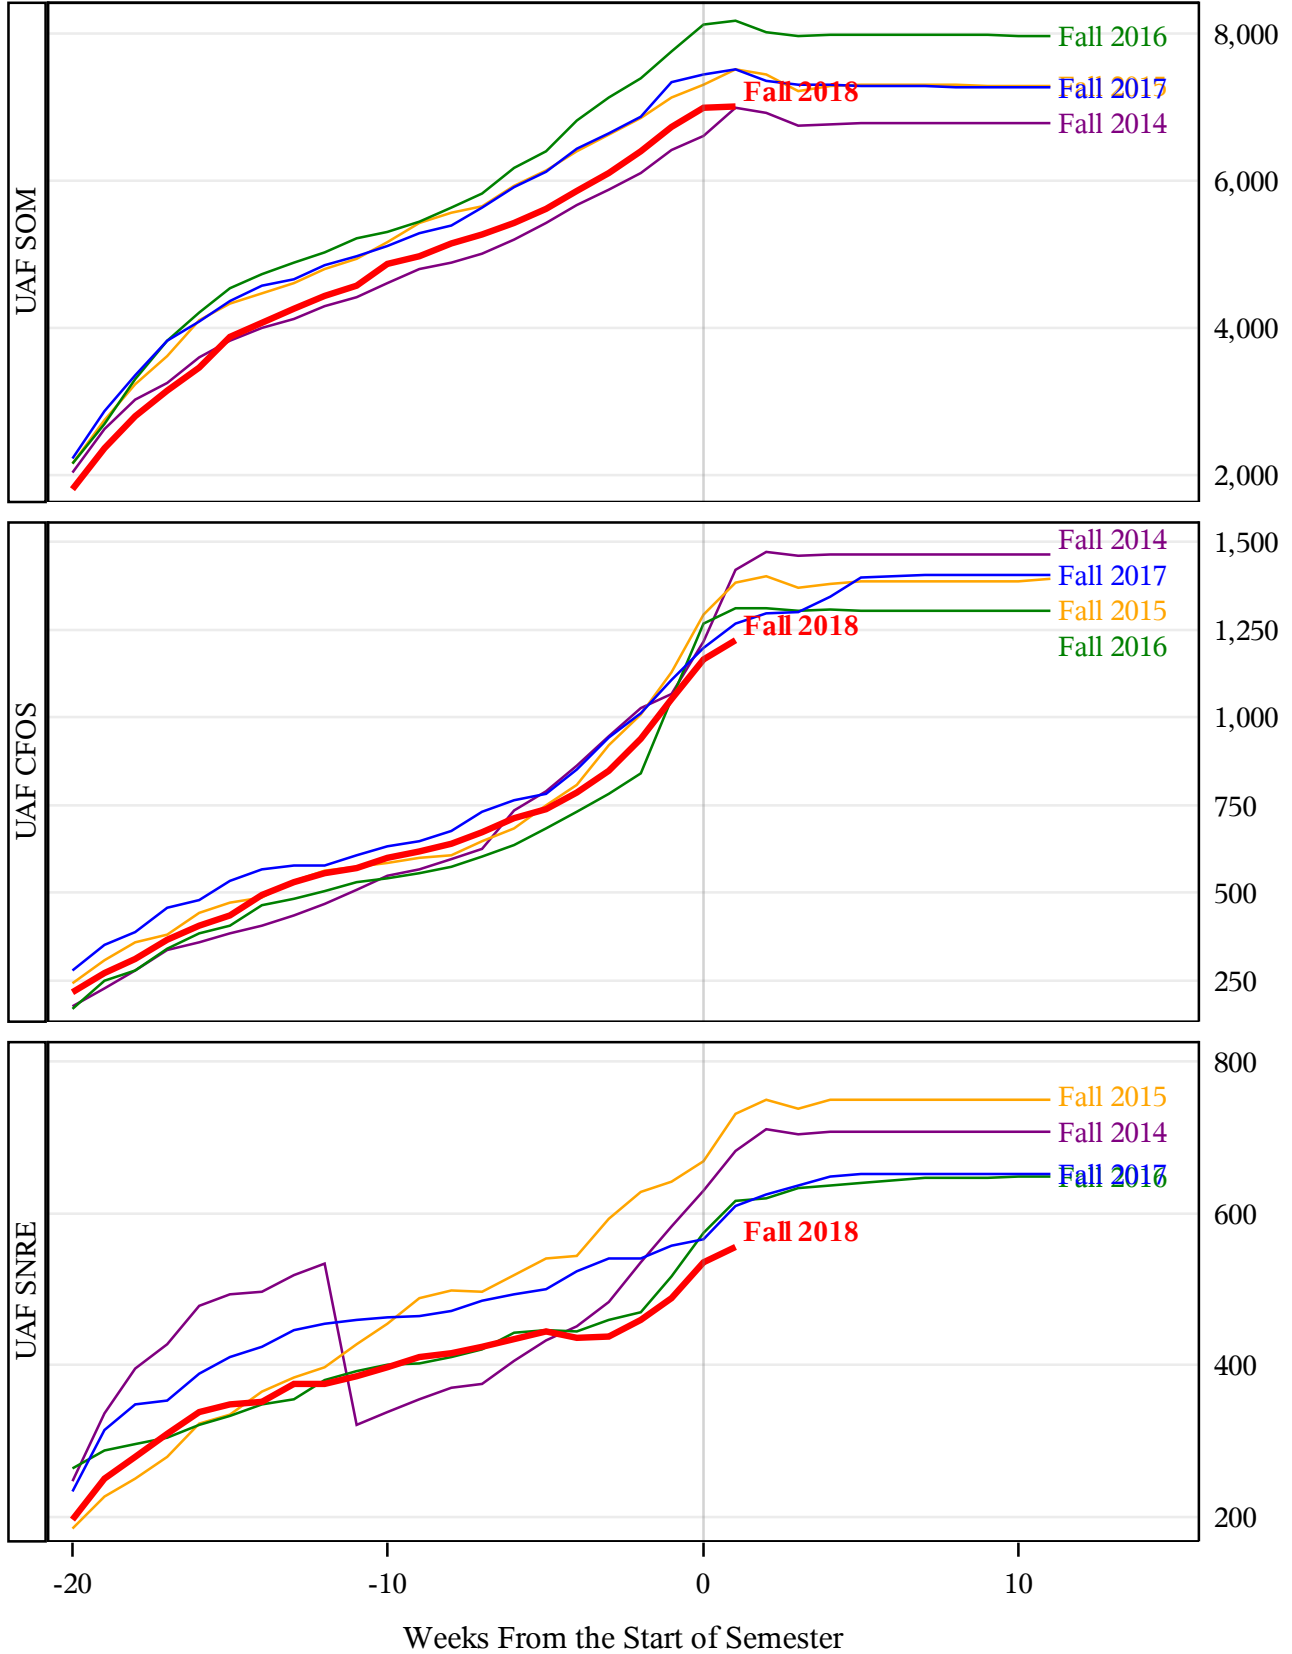

*University of Alaska Fairbanks - Early Semester Report
Student Credit Hours Generated by Registration Week
Fall 2014 - Fall 2018*