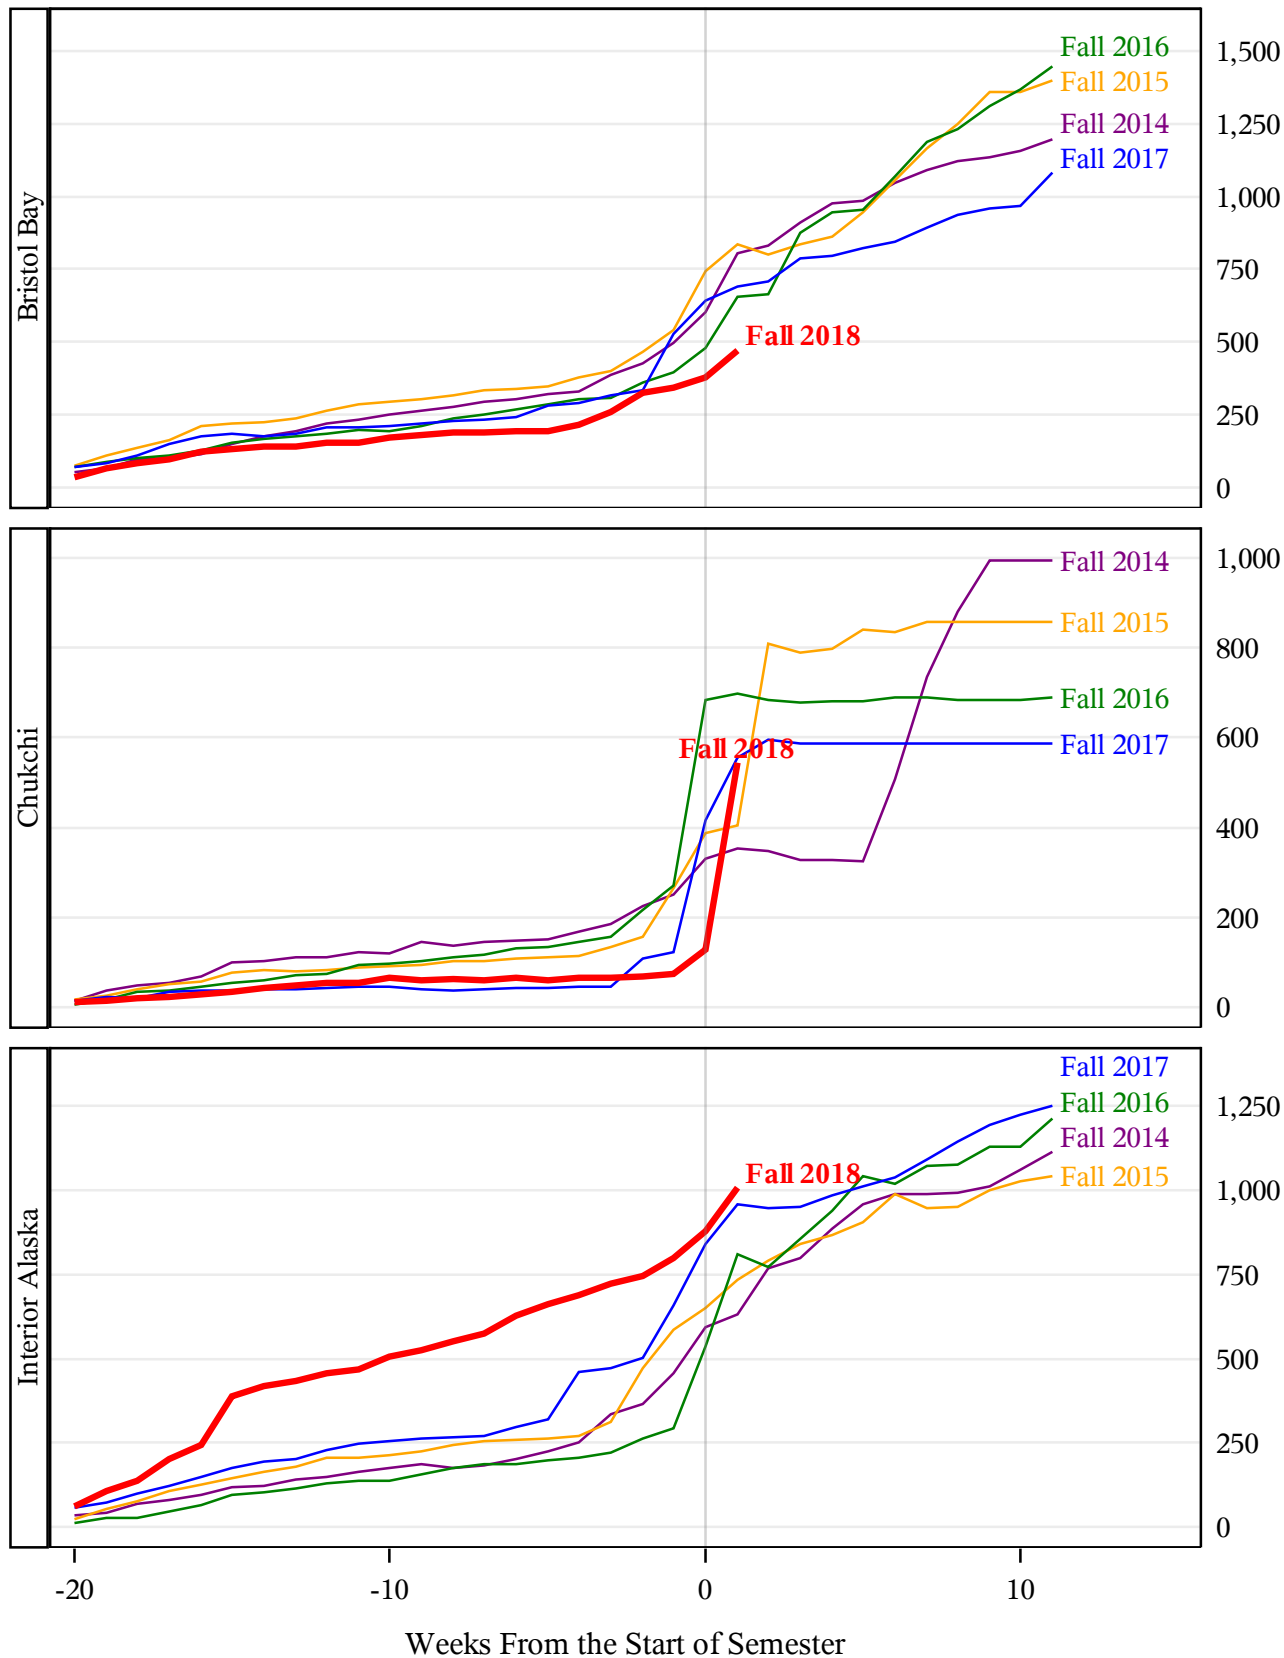

**University of Alaska Fairbanks - Early Semester Report  
 Student Credit Hours Generated by Registration Week  
 Fall 2014 - Fall 2018**

**University of Alaska Fairbanks - Early Semester Report  
 Student Credit Hours Generated by Registration Week  
 Fall 2014 - Fall 2018**