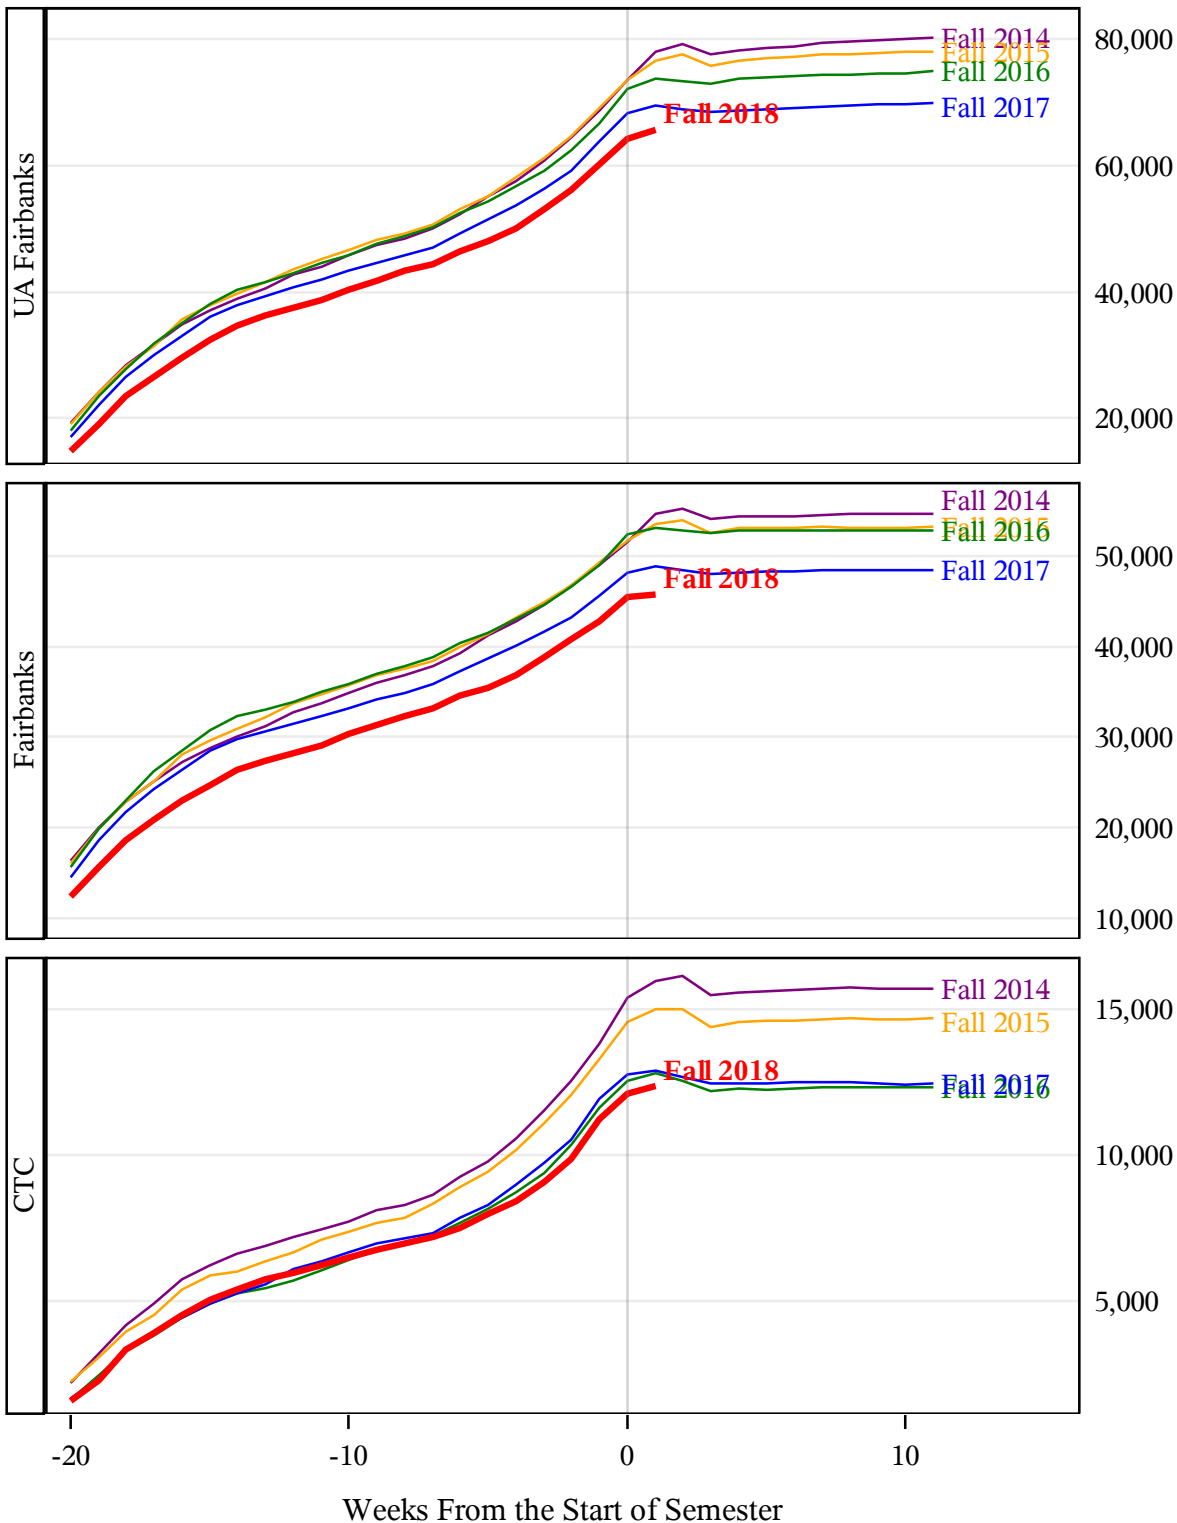

**University of Alaska Fairbanks - Early Semester Report  
 Student Credit Hours Generated by Registration Week  
 Fall 2014 - Fall 2018**

**University of Alaska Fairbanks - Early Semester Report  
 Student Credit Hours Generated by Registration Week  
 Fall 2014 - Fall 2018**