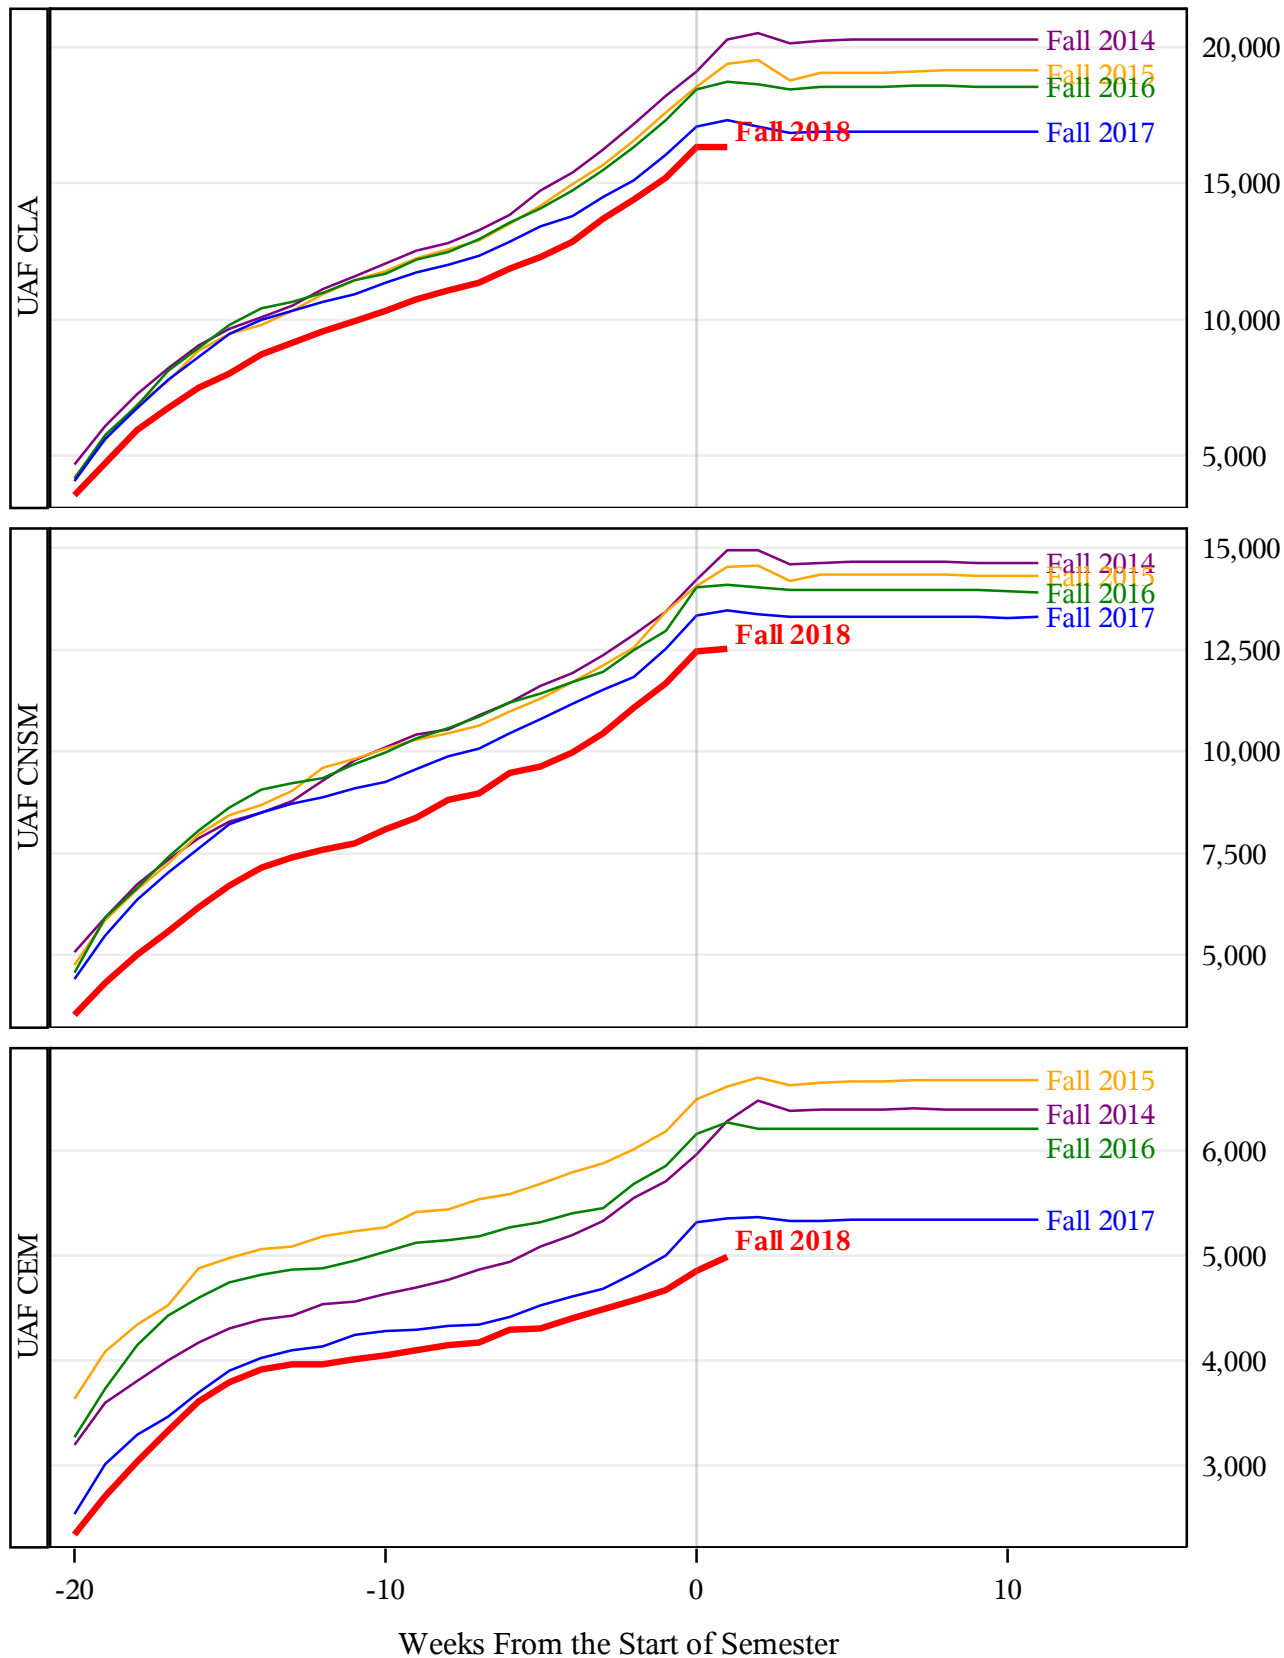

**University of Alaska Fairbanks - Early Semester Report  
 Student Credit Hours Generated by Registration Week  
 Fall 2014 - Fall 2018**

**University of Alaska Fairbanks - Early Semester Report  
 Student Credit Hours Generated by Registration Week  
 Fall 2014 - Fall 2018**