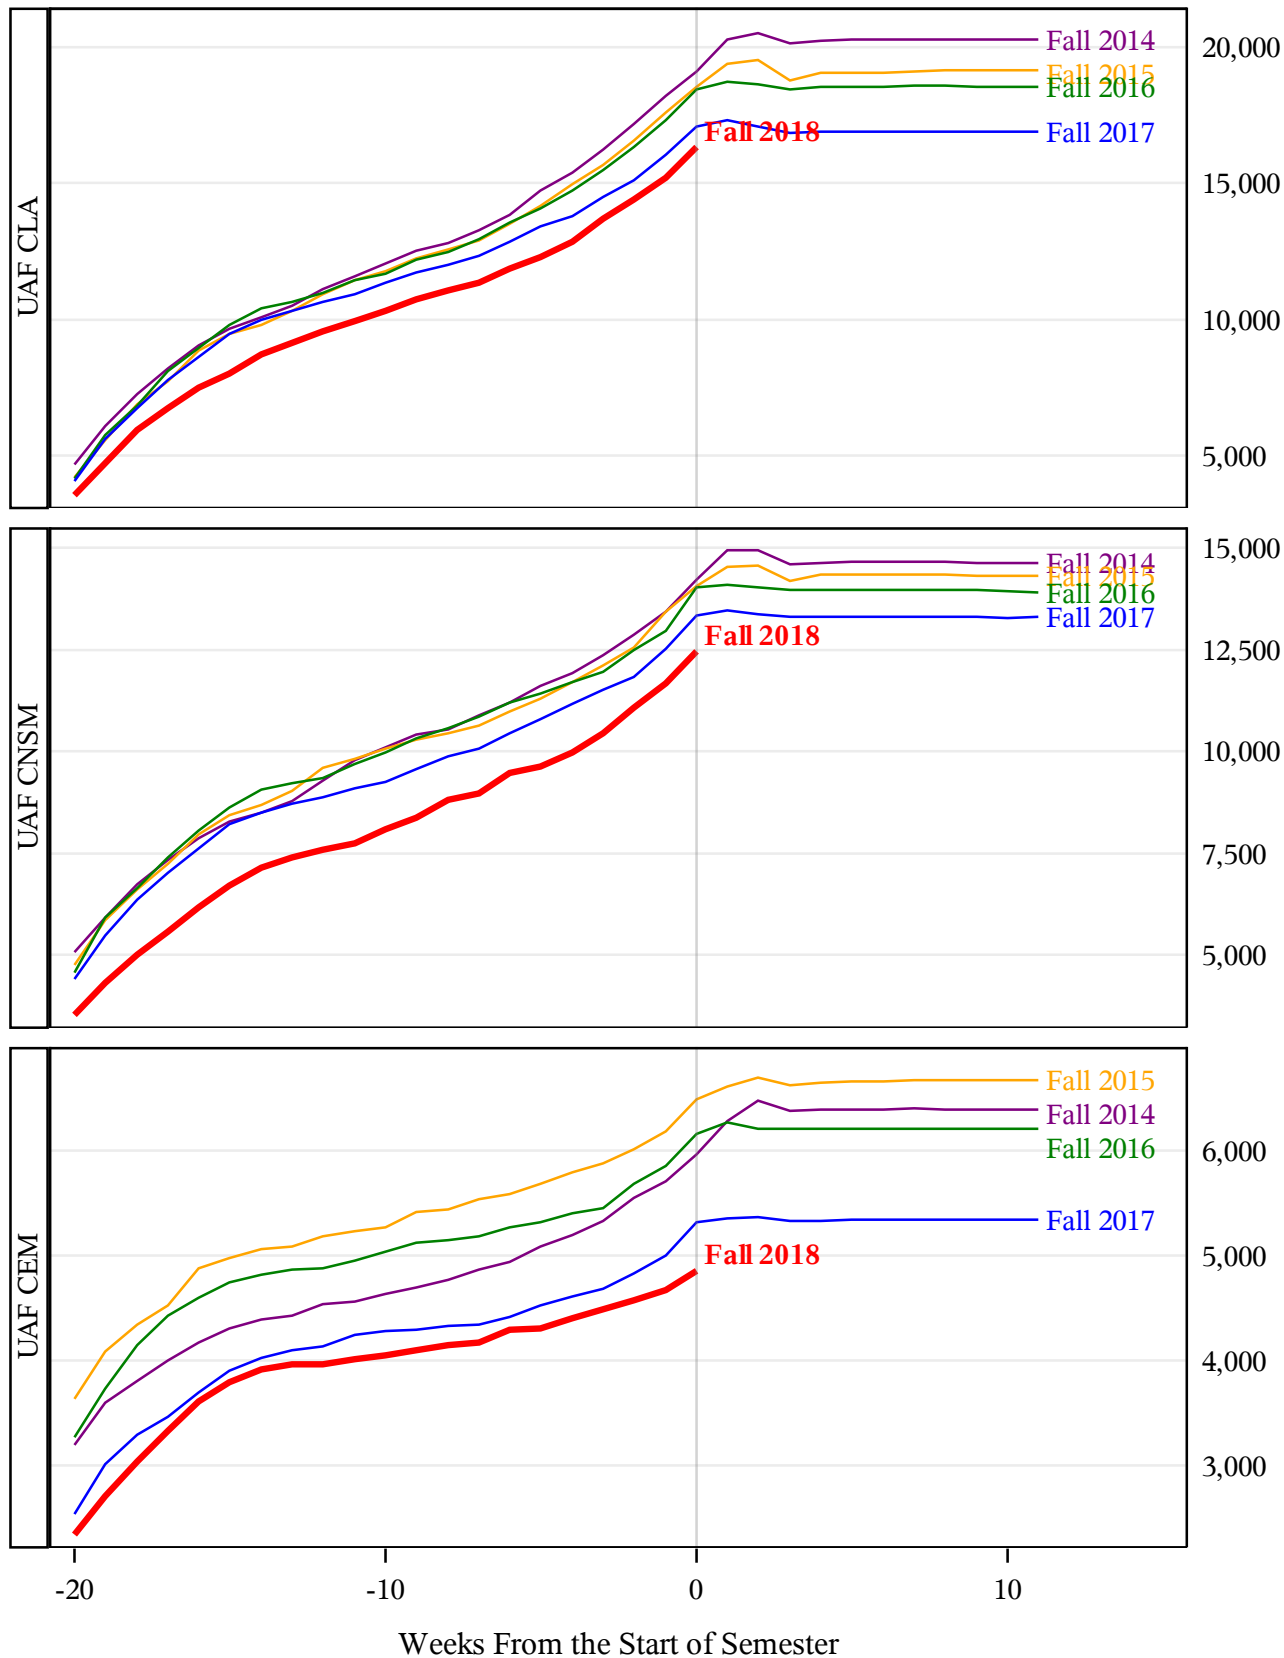

**University of Alaska Fairbanks - Early Semester Report
 Student Credit Hours Generated by Registration Week
 Fall 2014 - Fall 2018**

**University of Alaska Fairbanks - Early Semester Report
 Student Credit Hours Generated by Registration Week
 Fall 2014 - Fall 2018**