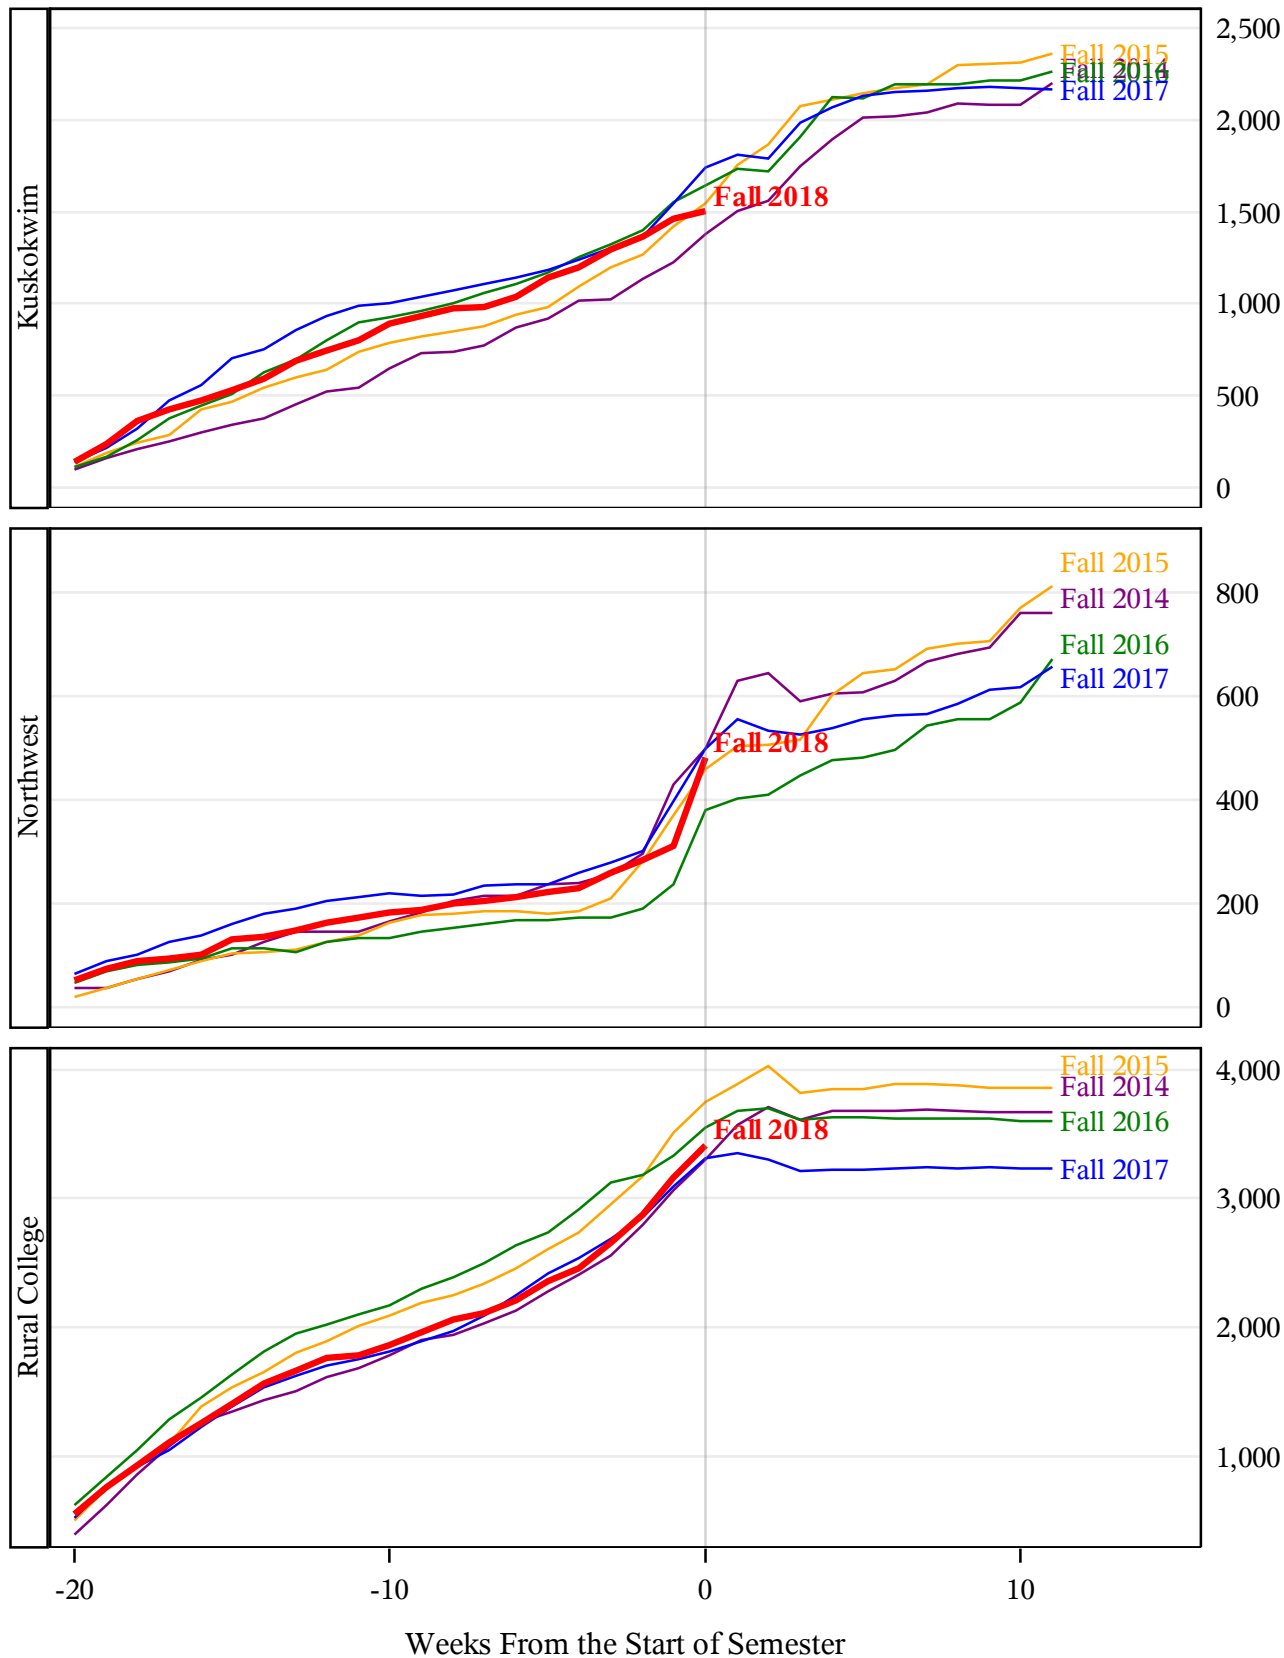

**University of Alaska Fairbanks - Early Semester Report
 Student Credit Hours Generated by Registration Week
 Fall 2014 - Fall 2018**

**University of Alaska Fairbanks - Early Semester Report
 Student Credit Hours Generated by Registration Week
 Fall 2014 - Fall 2018**