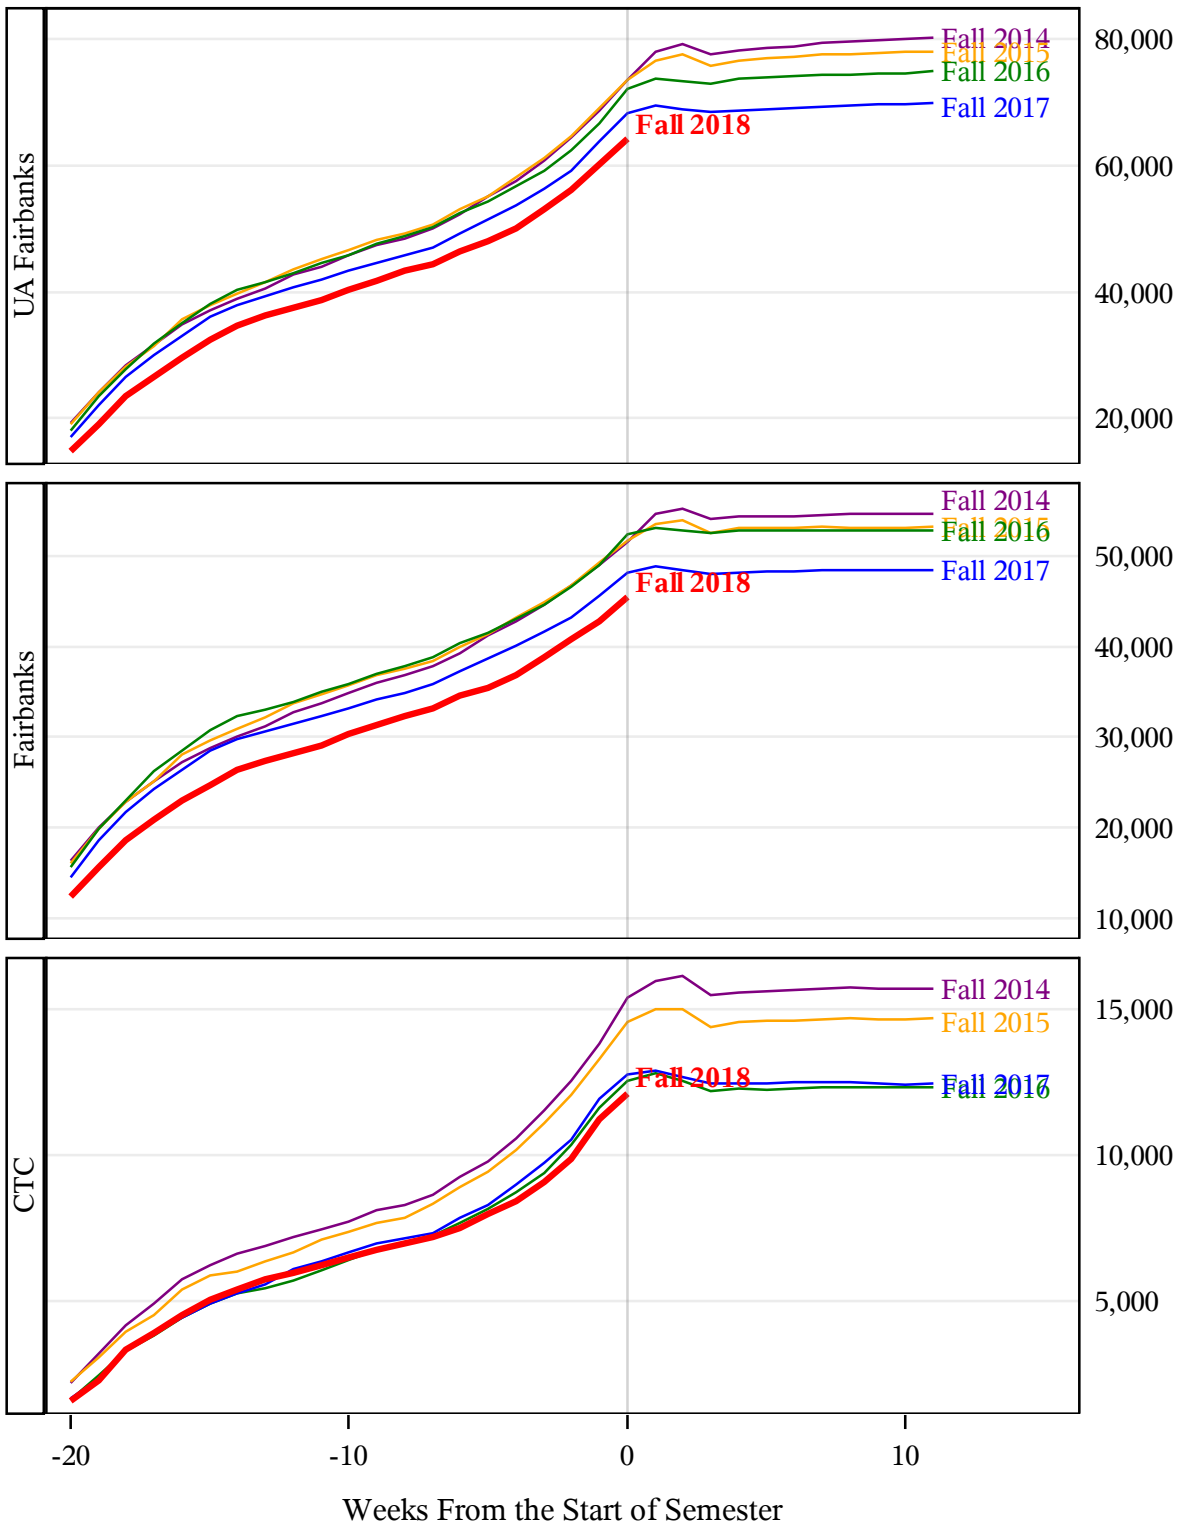

**University of Alaska Fairbanks - Early Semester Report
 Student Credit Hours Generated by Registration Week
 Fall 2014 - Fall 2018**

**University of Alaska Fairbanks - Early Semester Report
 Student Credit Hours Generated by Registration Week
 Fall 2014 - Fall 2018**