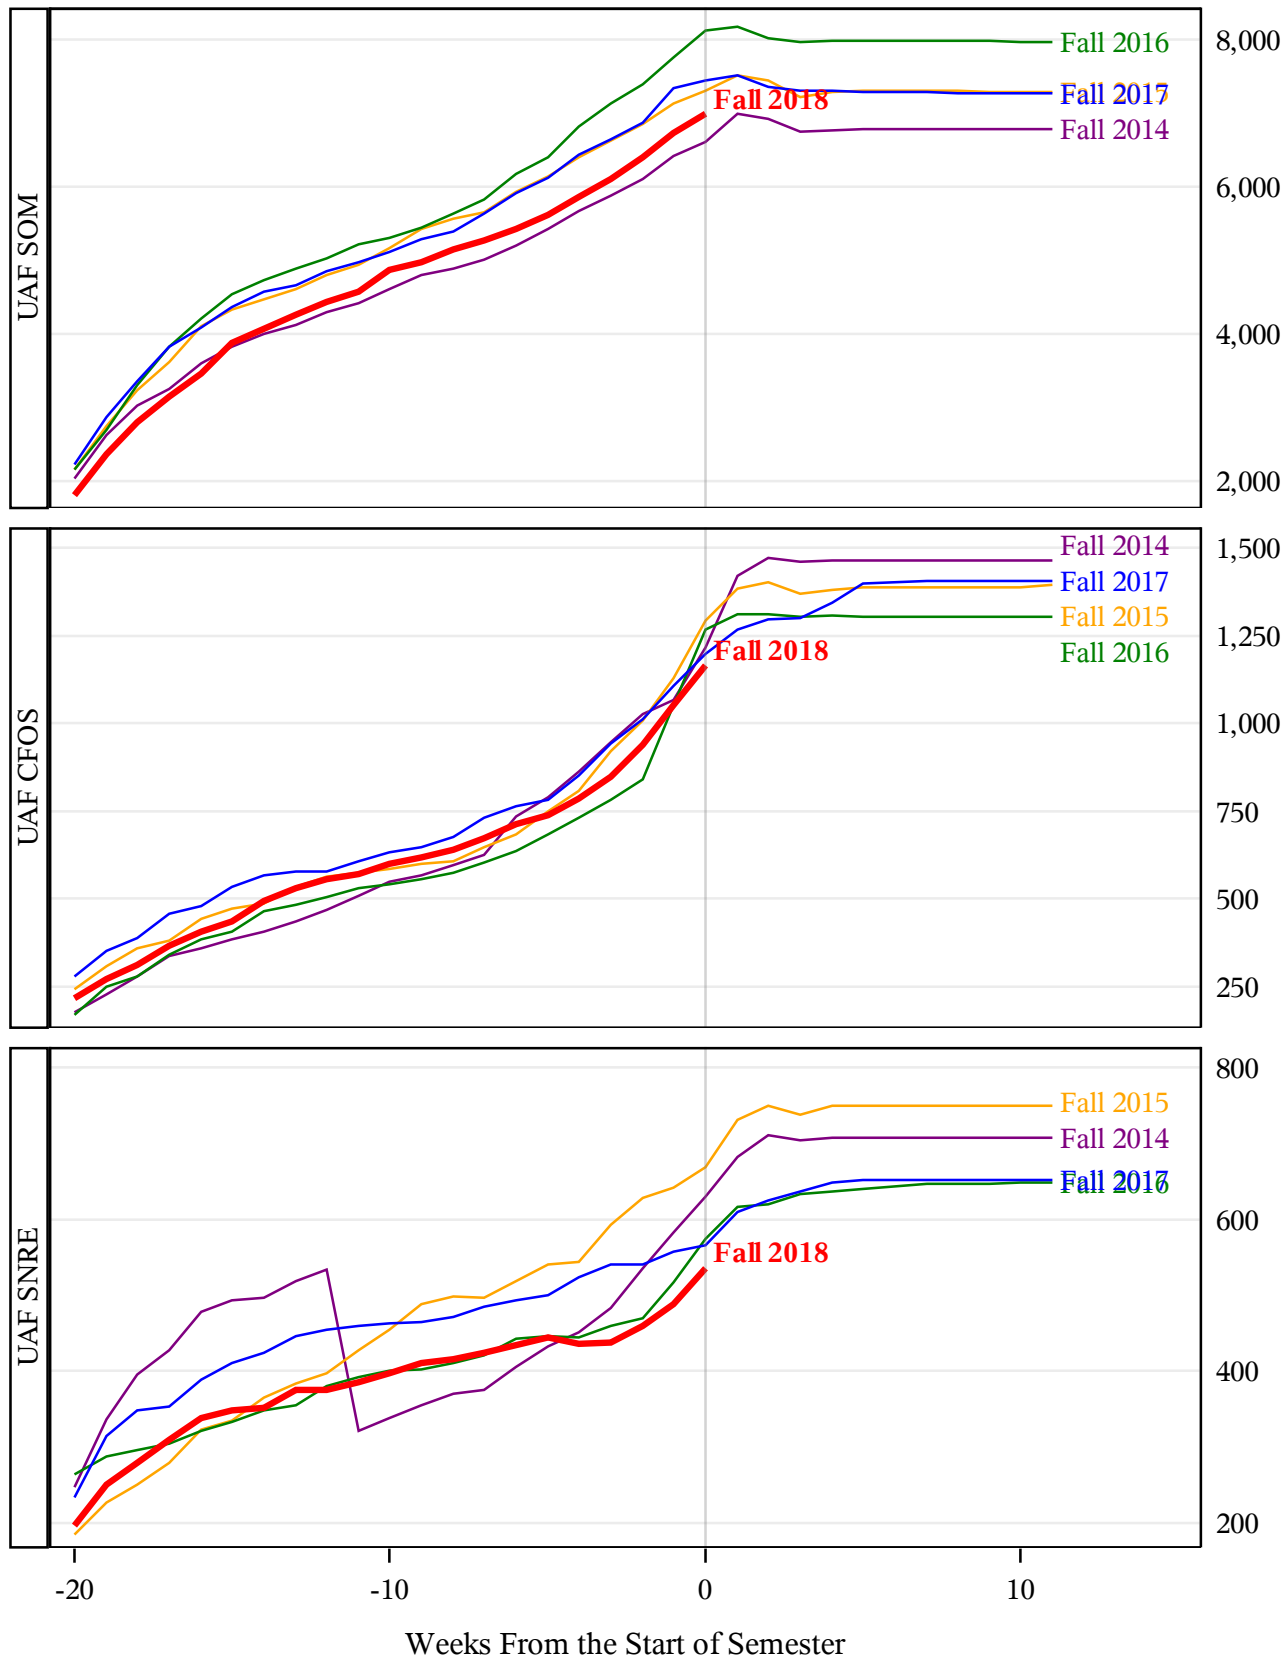

*University of Alaska Fairbanks - Early Semester Report
Student Credit Hours Generated by Registration Week
Fall 2014 - Fall 2018*