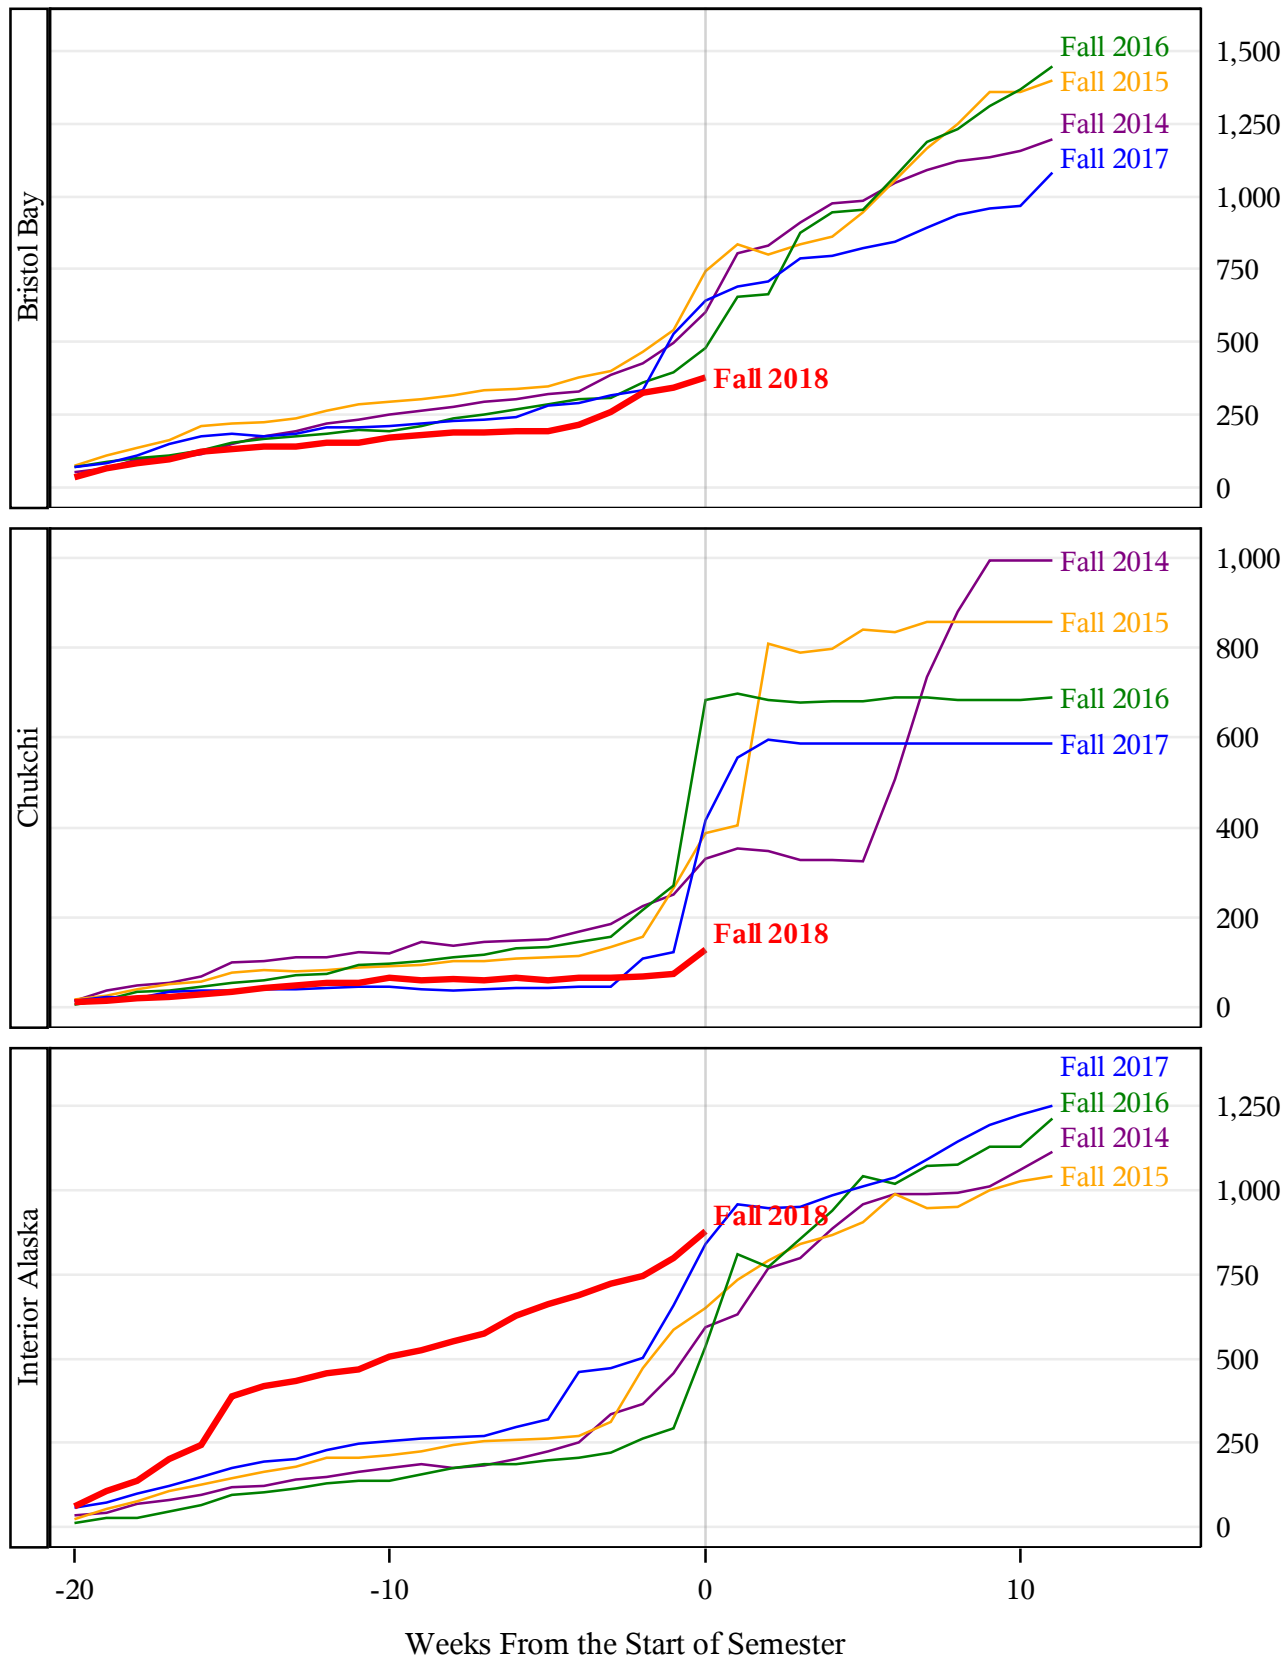

**University of Alaska Fairbanks - Early Semester Report
 Student Credit Hours Generated by Registration Week
 Fall 2014 - Fall 2018**

**University of Alaska Fairbanks - Early Semester Report
 Student Credit Hours Generated by Registration Week
 Fall 2014 - Fall 2018**