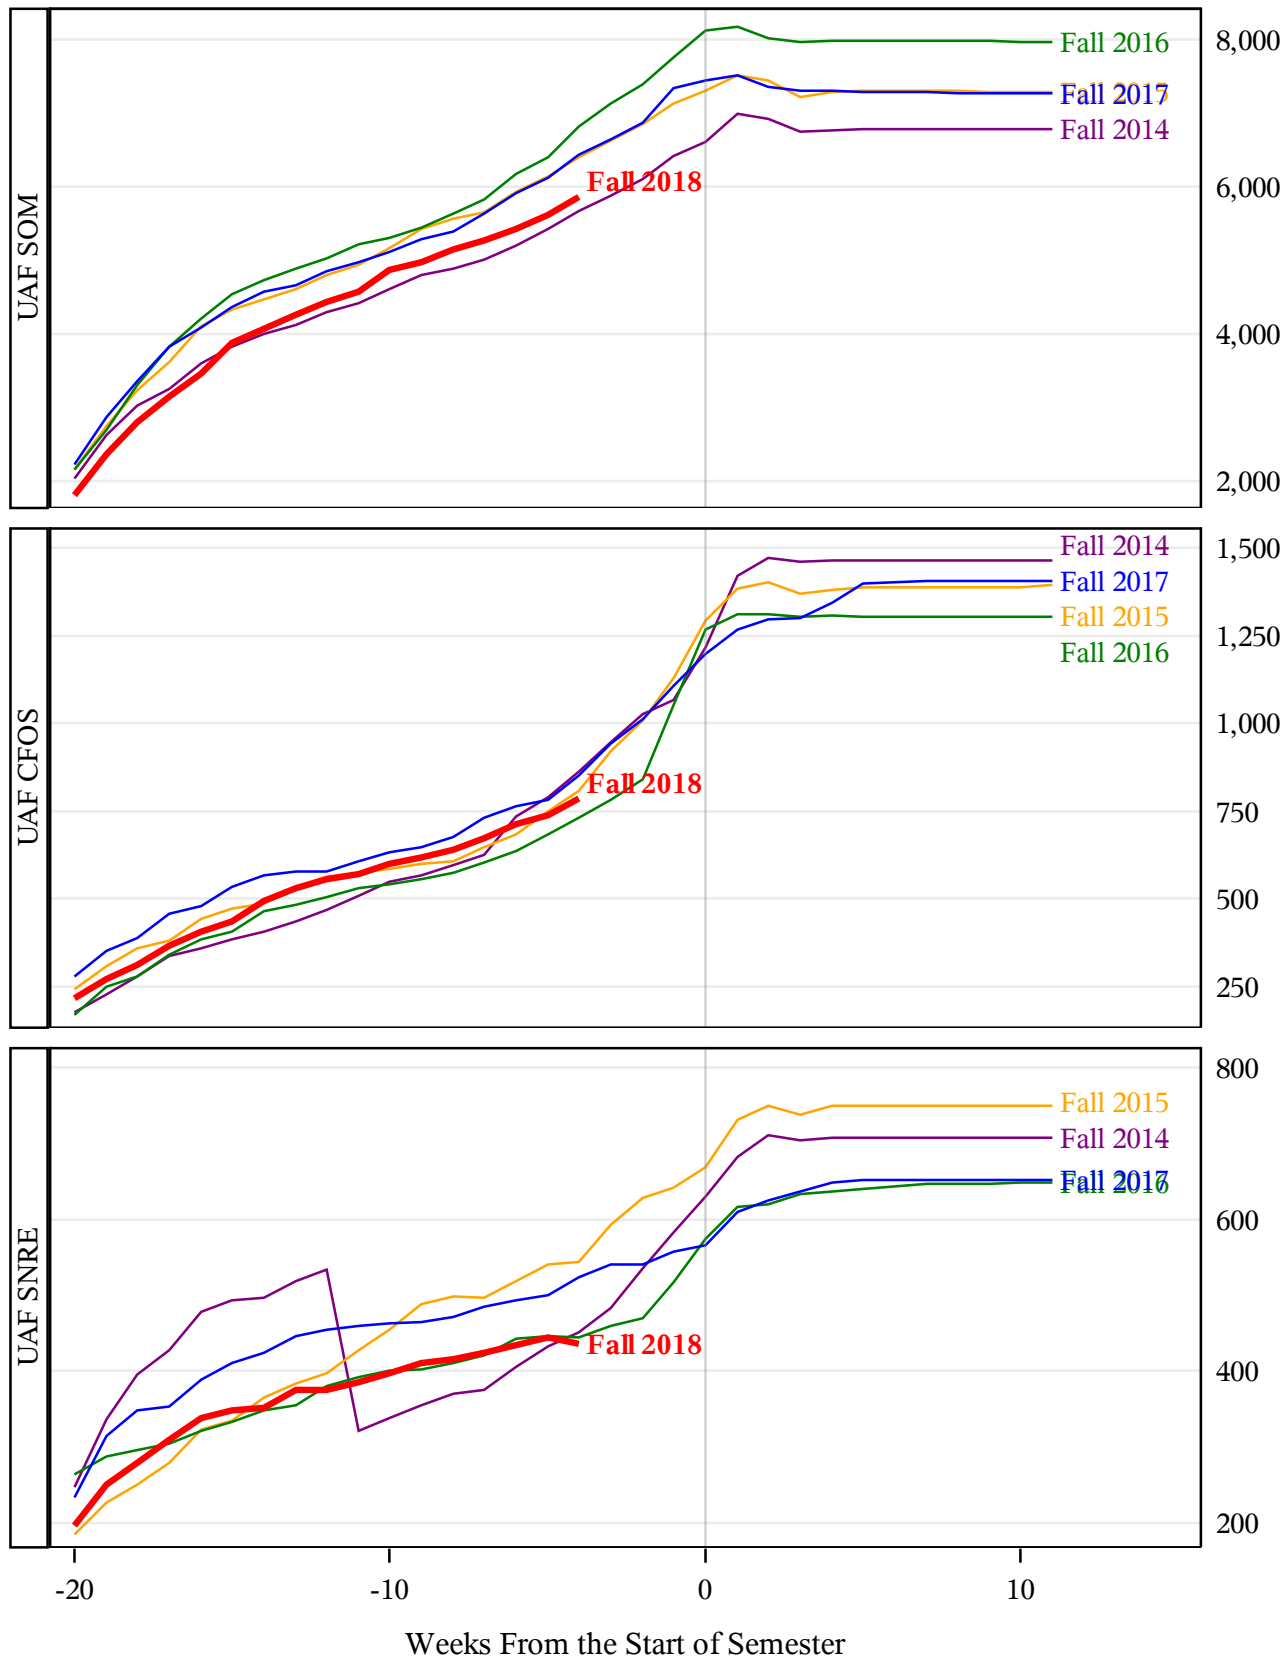

*University of Alaska Fairbanks - Early Semester Report
Student Credit Hours Generated by Registration Week
Fall 2014 - Fall 2018*