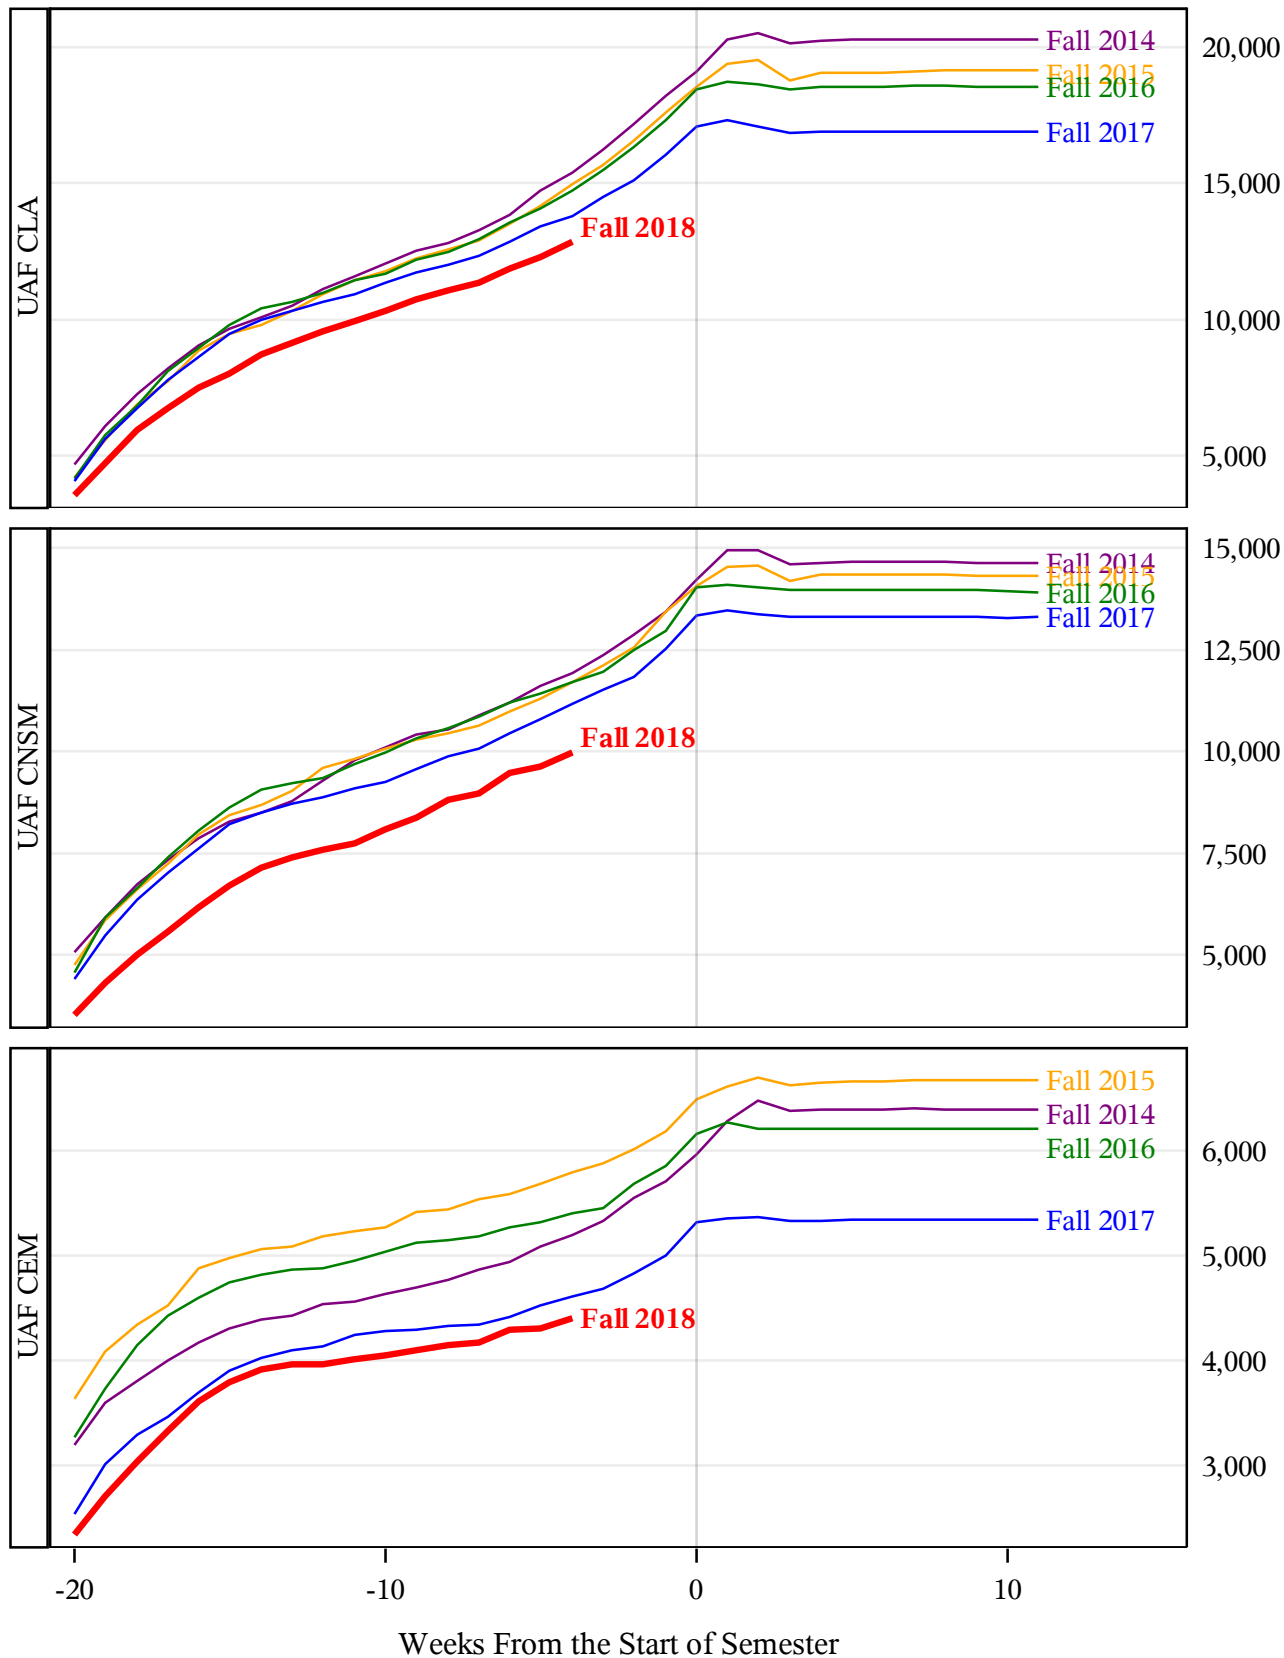

**University of Alaska Fairbanks - Early Semester Report
 Student Credit Hours Generated by Registration Week
 Fall 2014 - Fall 2018**

**University of Alaska Fairbanks - Early Semester Report
 Student Credit Hours Generated by Registration Week
 Fall 2014 - Fall 2018**