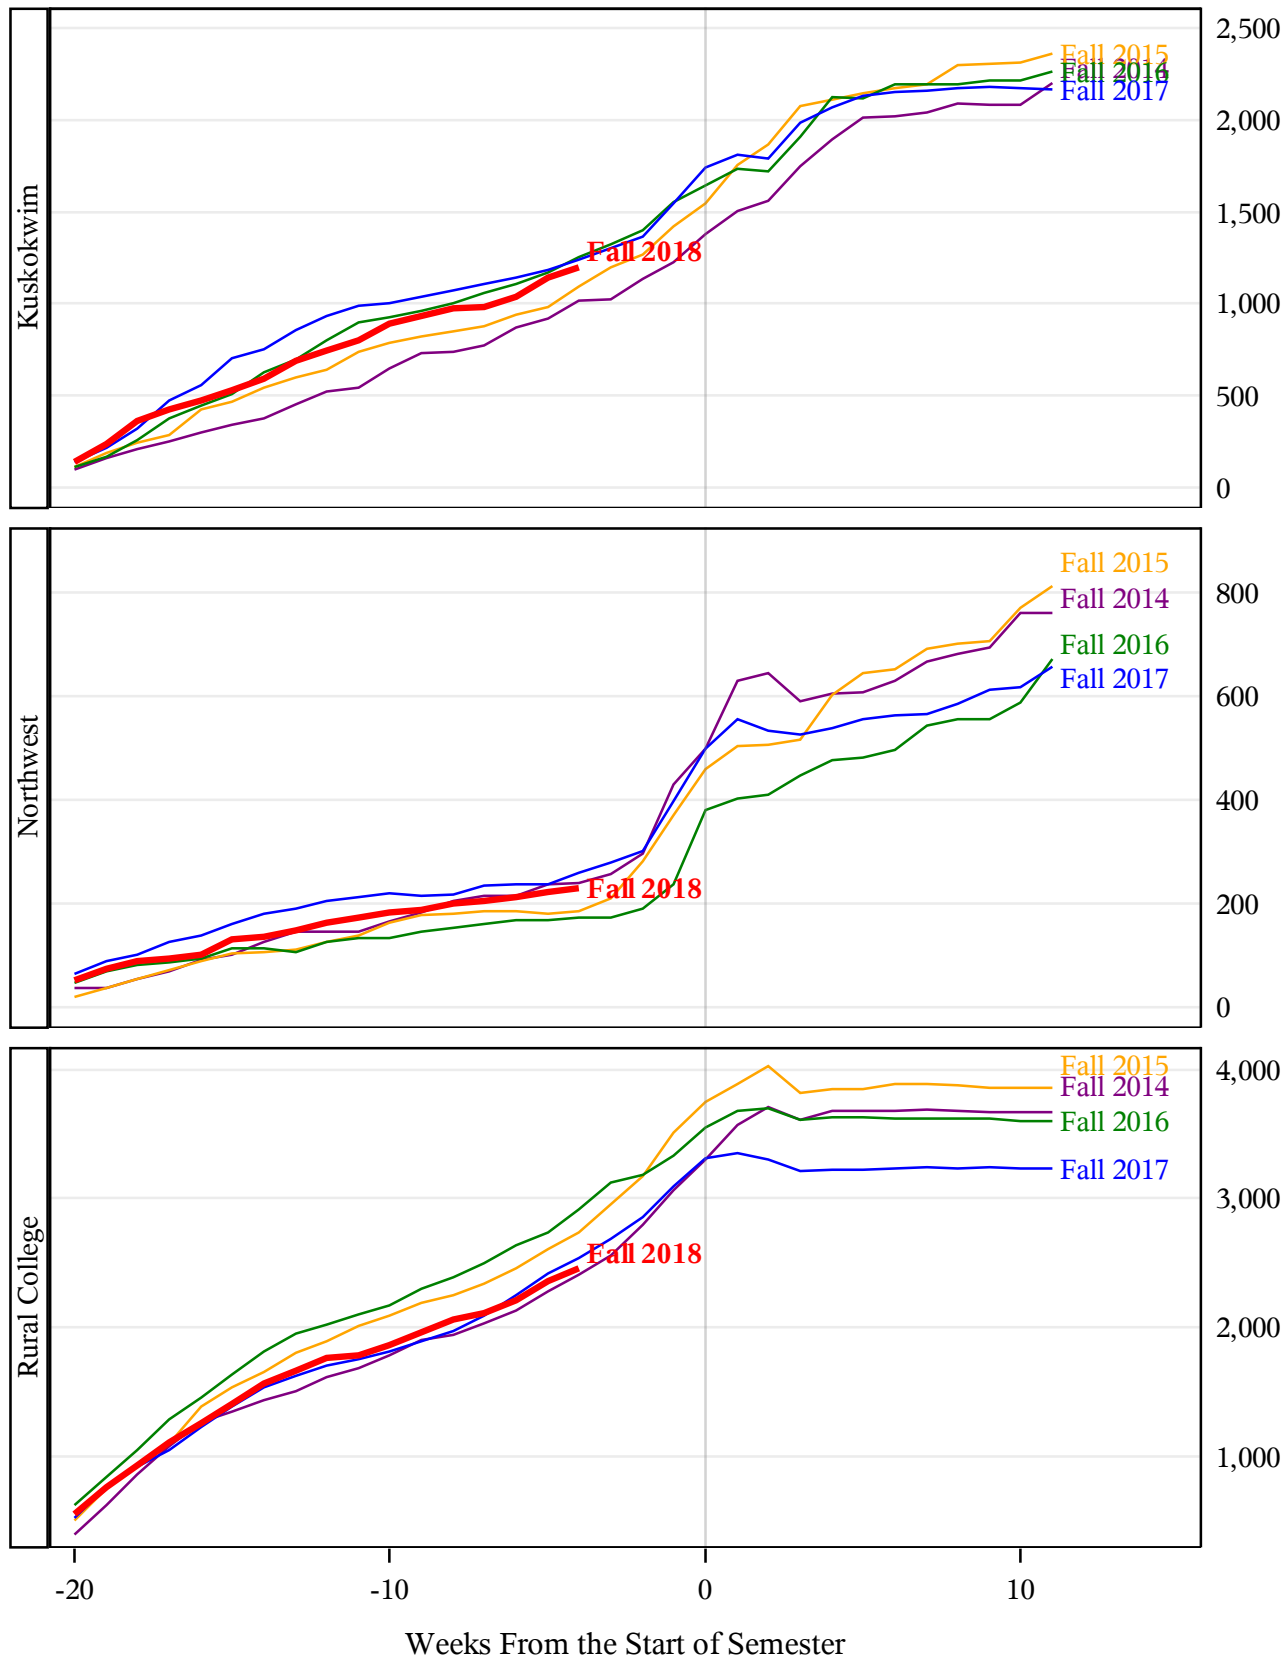

**University of Alaska Fairbanks - Early Semester Report
 Student Credit Hours Generated by Registration Week
 Fall 2014 - Fall 2018**

**University of Alaska Fairbanks - Early Semester Report
 Student Credit Hours Generated by Registration Week
 Fall 2014 - Fall 2018**