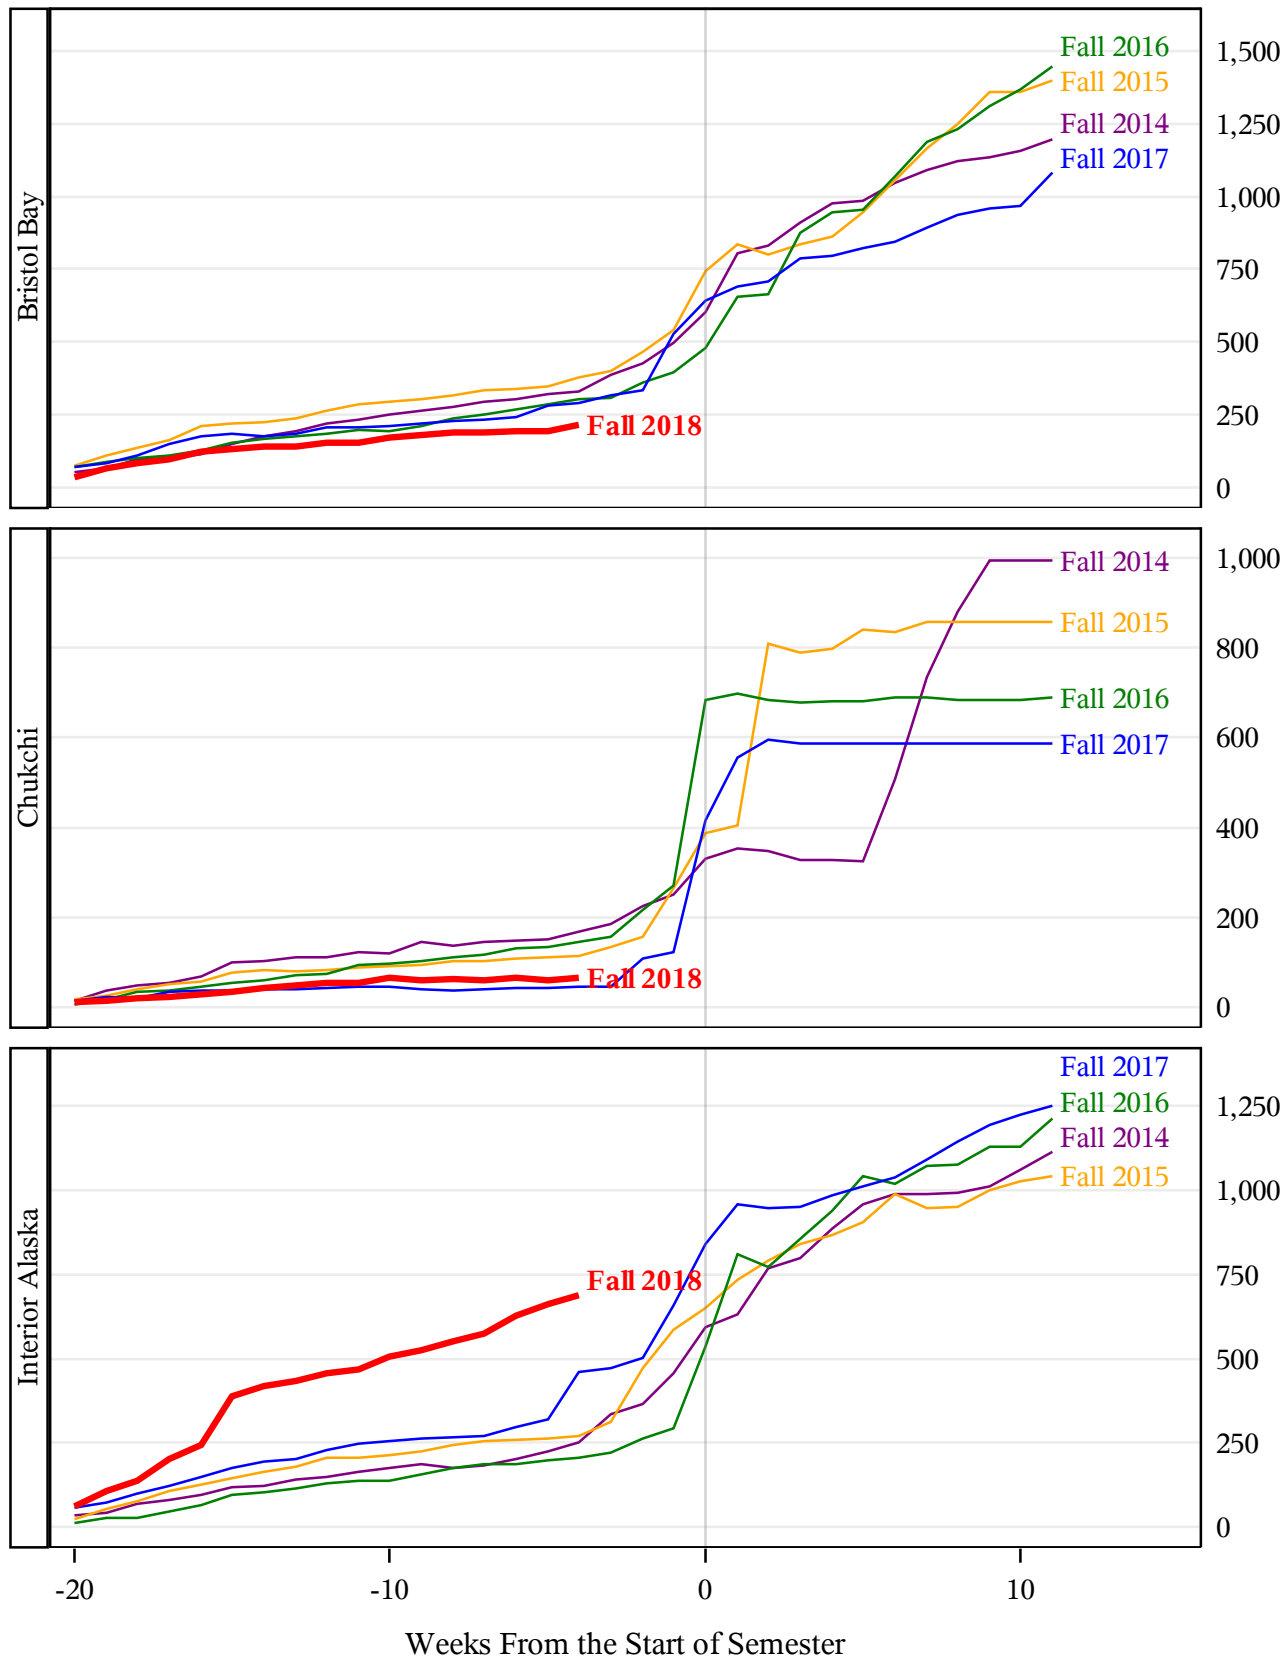

**University of Alaska Fairbanks - Early Semester Report
 Student Credit Hours Generated by Registration Week
 Fall 2014 - Fall 2018**

**University of Alaska Fairbanks - Early Semester Report
 Student Credit Hours Generated by Registration Week
 Fall 2014 - Fall 2018**