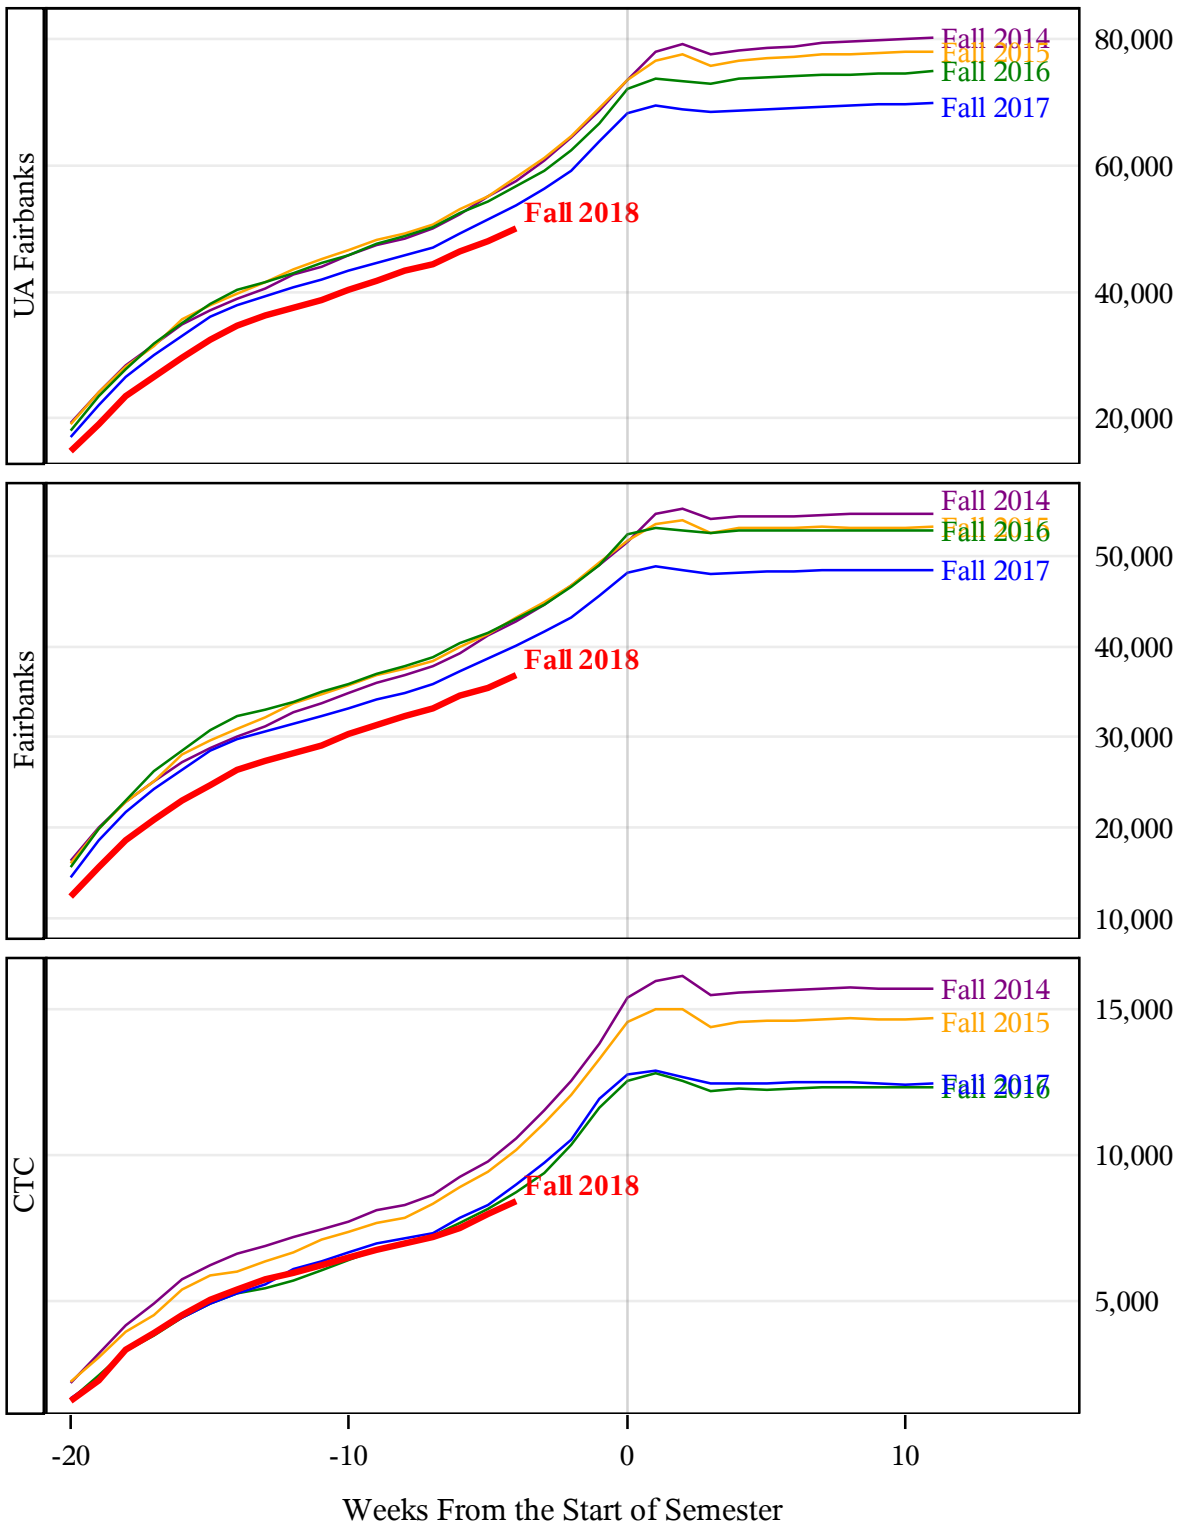

**University of Alaska Fairbanks - Early Semester Report
 Student Credit Hours Generated by Registration Week
 Fall 2014 - Fall 2018**

**University of Alaska Fairbanks - Early Semester Report
 Student Credit Hours Generated by Registration Week
 Fall 2014 - Fall 2018**

*University of Alaska Fairbanks - Early Semester Report
 Student Credit Hours Generated by Registration Week
 Fall 2014 - Fall 2018*

*University of Alaska Fairbanks - Early Semester Report
 Student Credit Hours Generated by Registration Week
 Fall 2014 - Fall 2018*