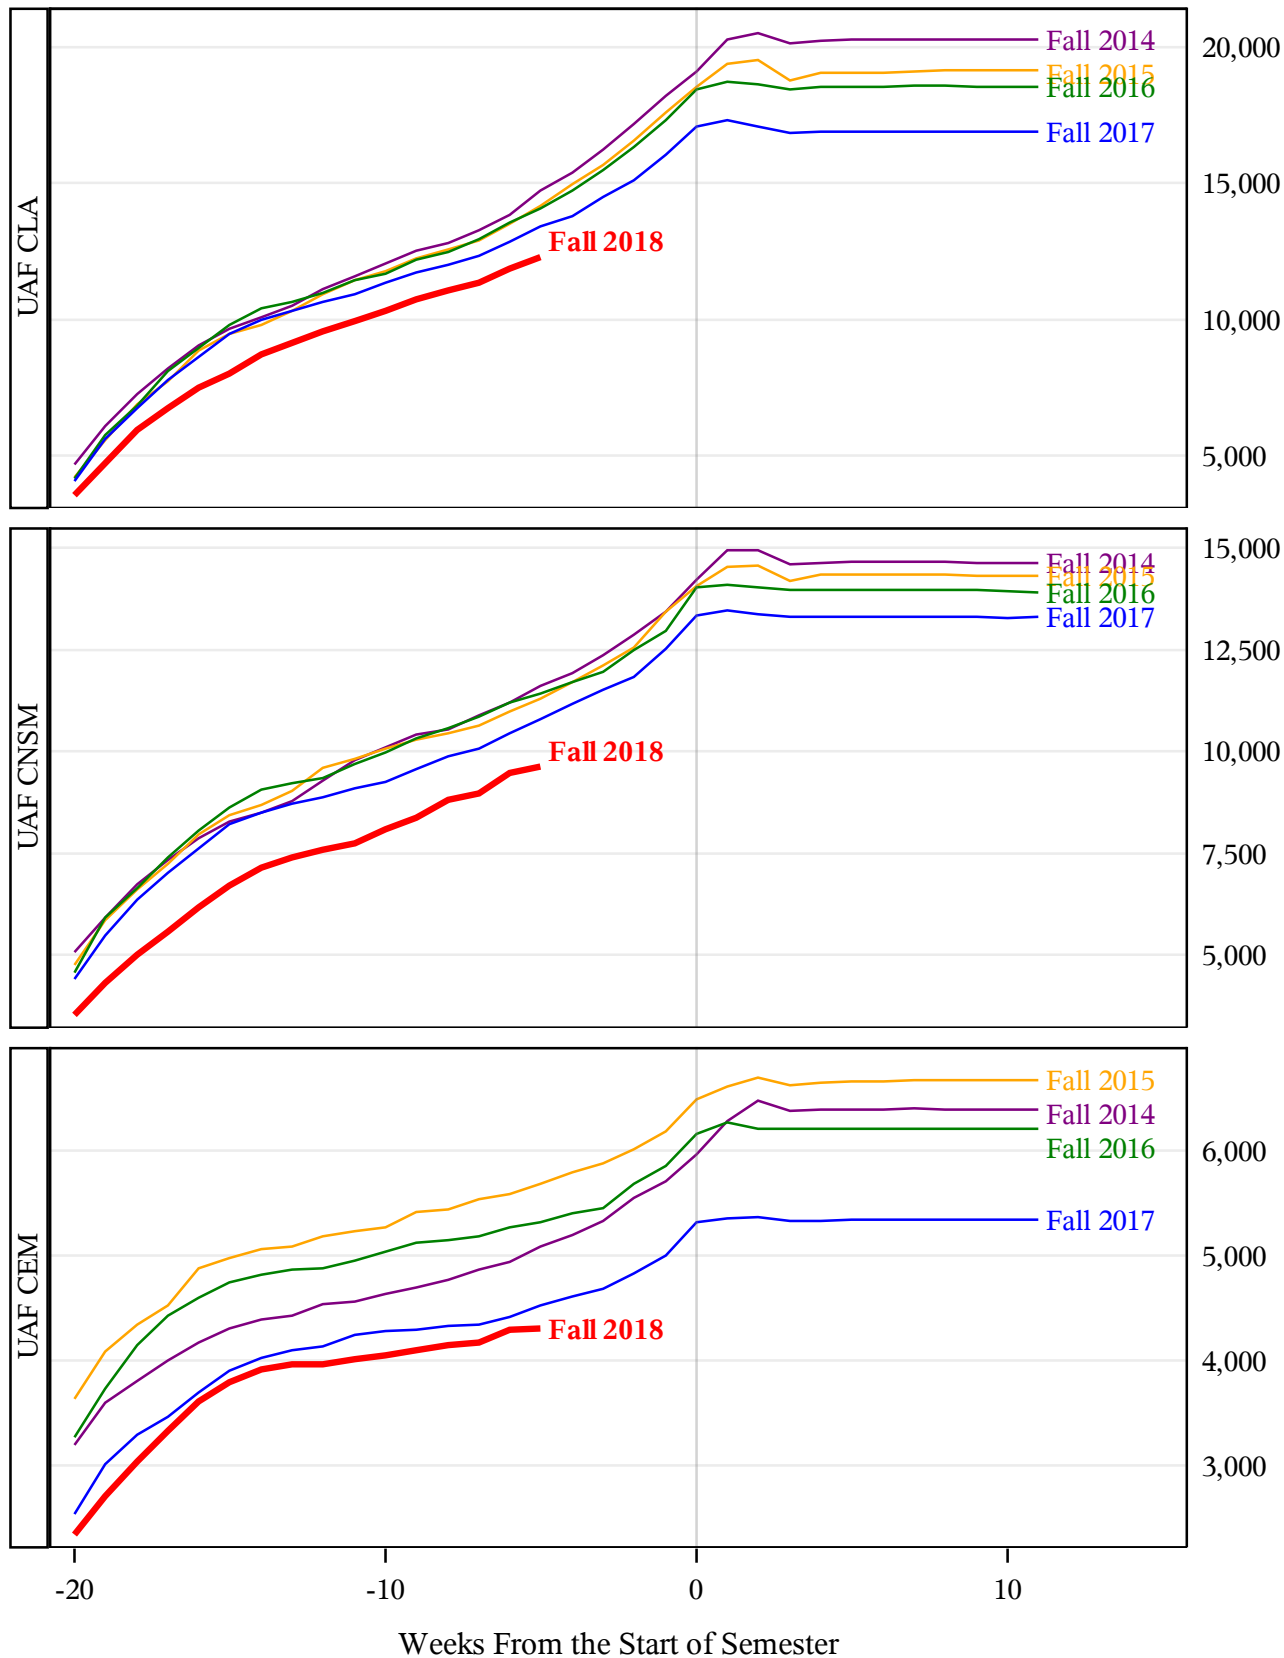

**University of Alaska Fairbanks - Early Semester Report  
 Student Credit Hours Generated by Registration Week  
 Fall 2014 - Fall 2018**

**University of Alaska Fairbanks - Early Semester Report  
 Student Credit Hours Generated by Registration Week  
 Fall 2014 - Fall 2018**