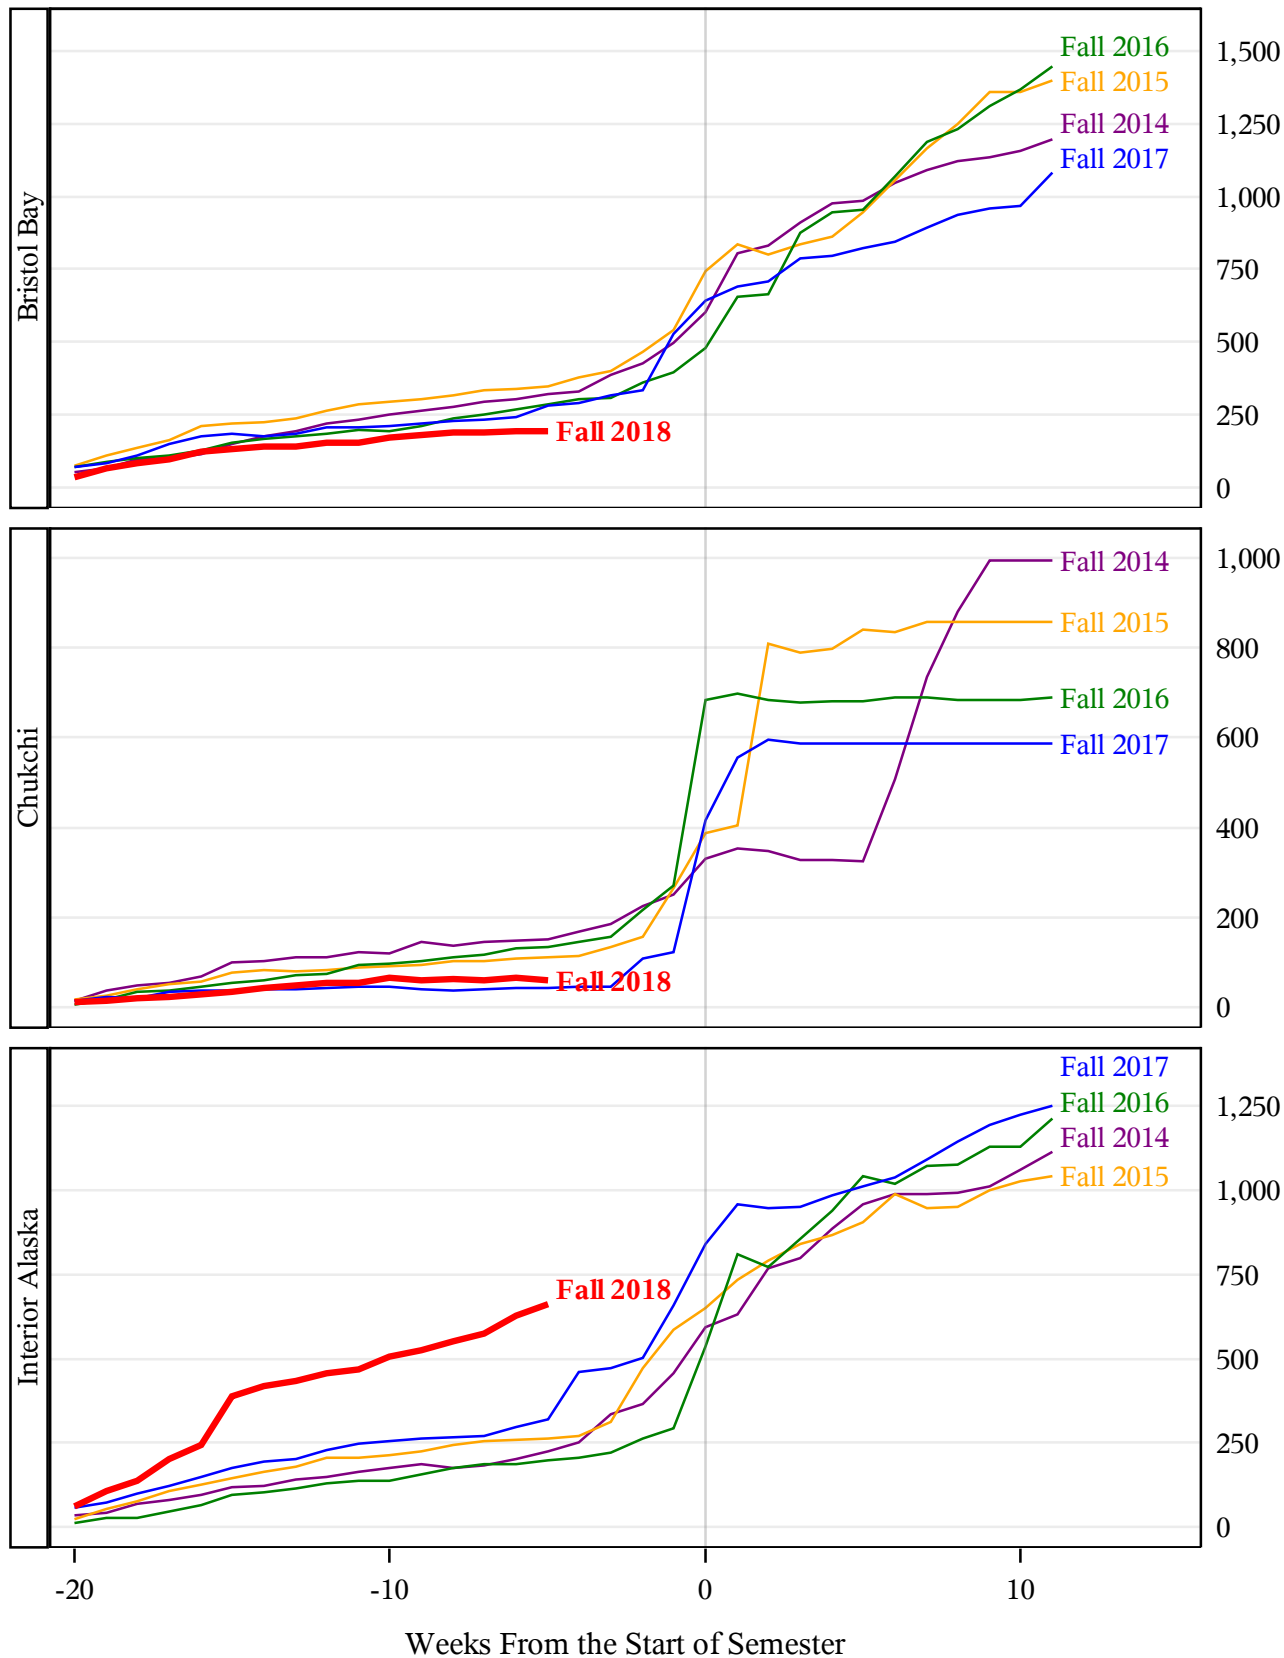

**University of Alaska Fairbanks - Early Semester Report  
 Student Credit Hours Generated by Registration Week  
 Fall 2014 - Fall 2018**

**University of Alaska Fairbanks - Early Semester Report  
 Student Credit Hours Generated by Registration Week  
 Fall 2014 - Fall 2018**