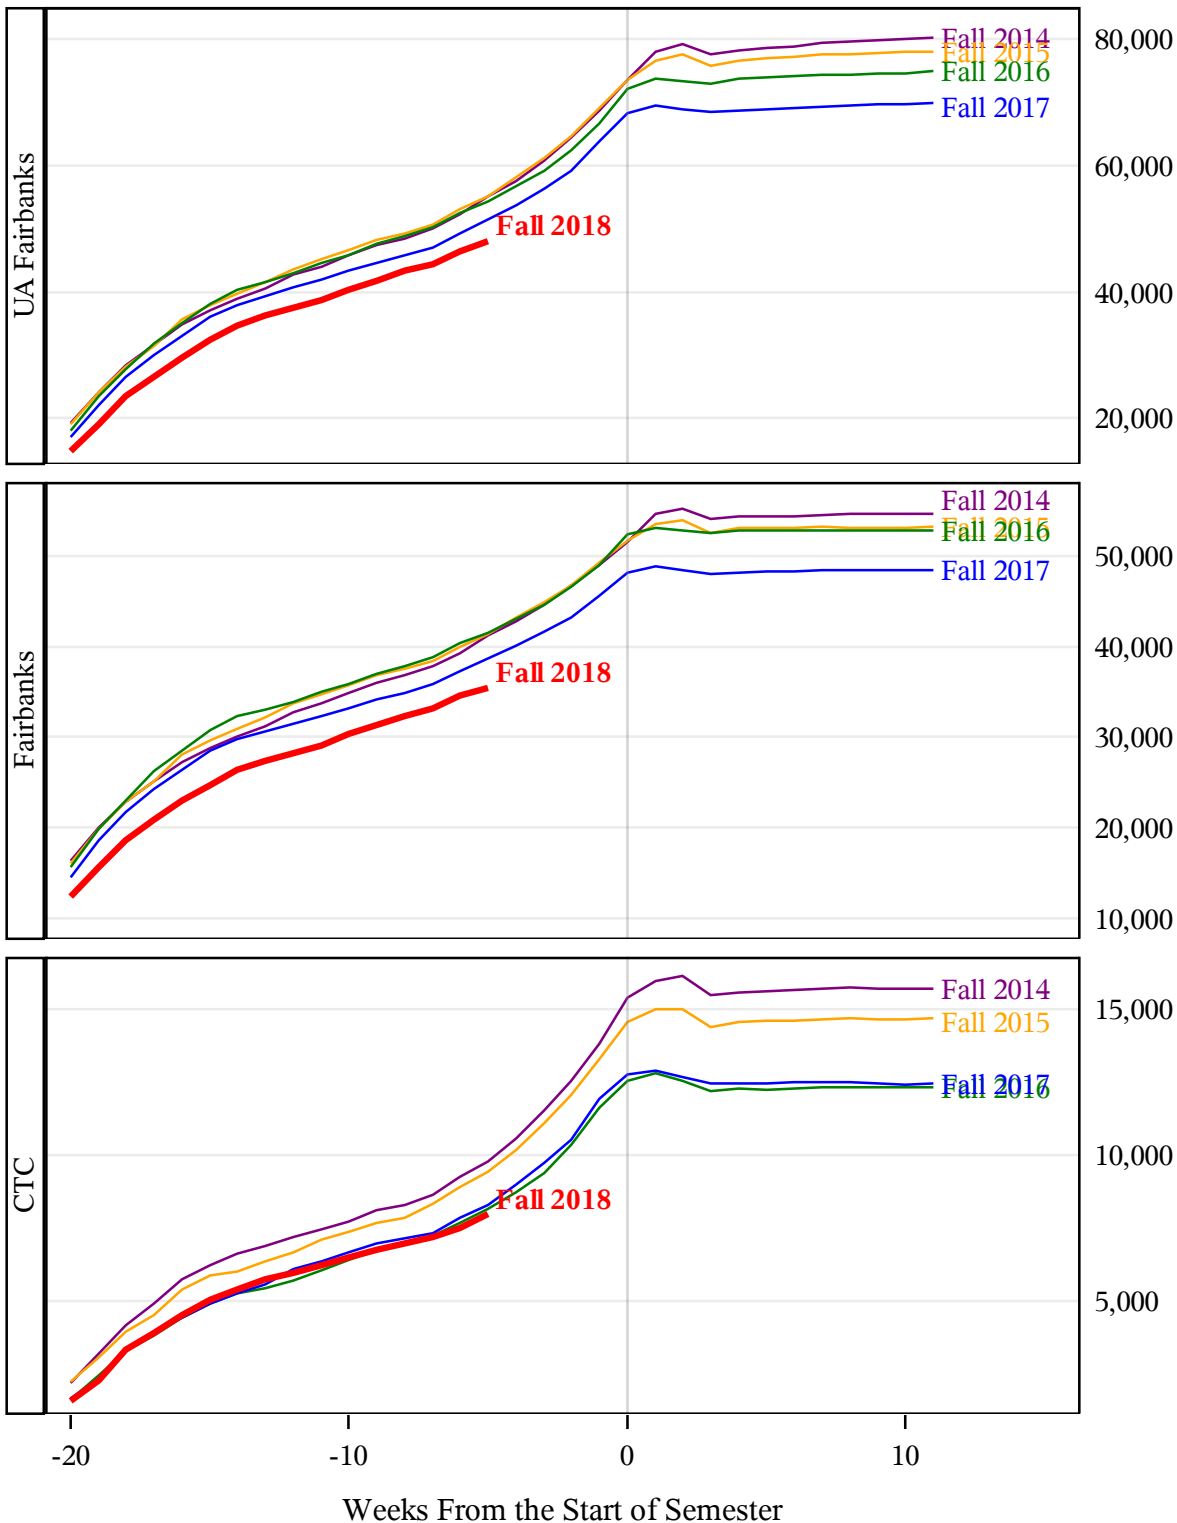

**University of Alaska Fairbanks - Early Semester Report  
 Student Credit Hours Generated by Registration Week  
 Fall 2014 - Fall 2018**

**University of Alaska Fairbanks - Early Semester Report  
 Student Credit Hours Generated by Registration Week  
 Fall 2014 - Fall 2018**