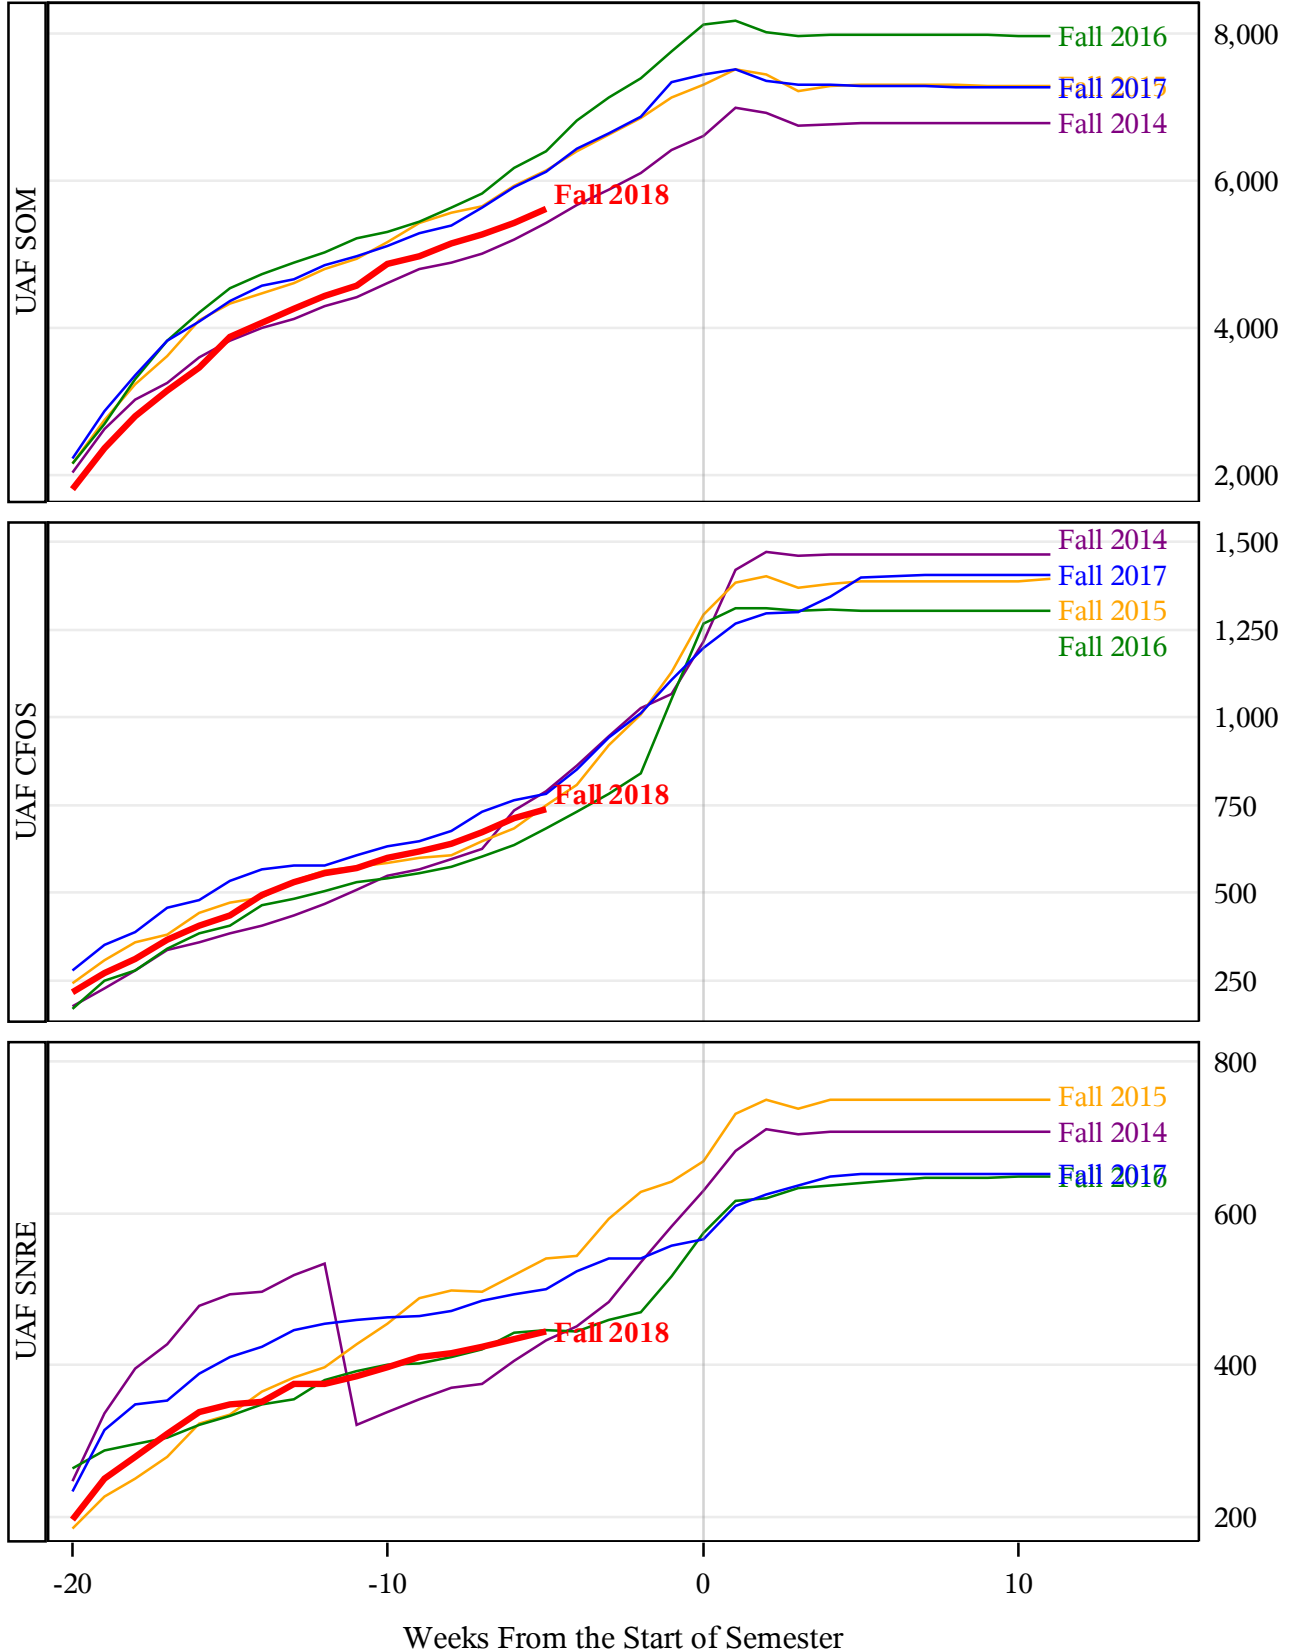

*University of Alaska Fairbanks - Early Semester Report
Student Credit Hours Generated by Registration Week
Fall 2014 - Fall 2018*