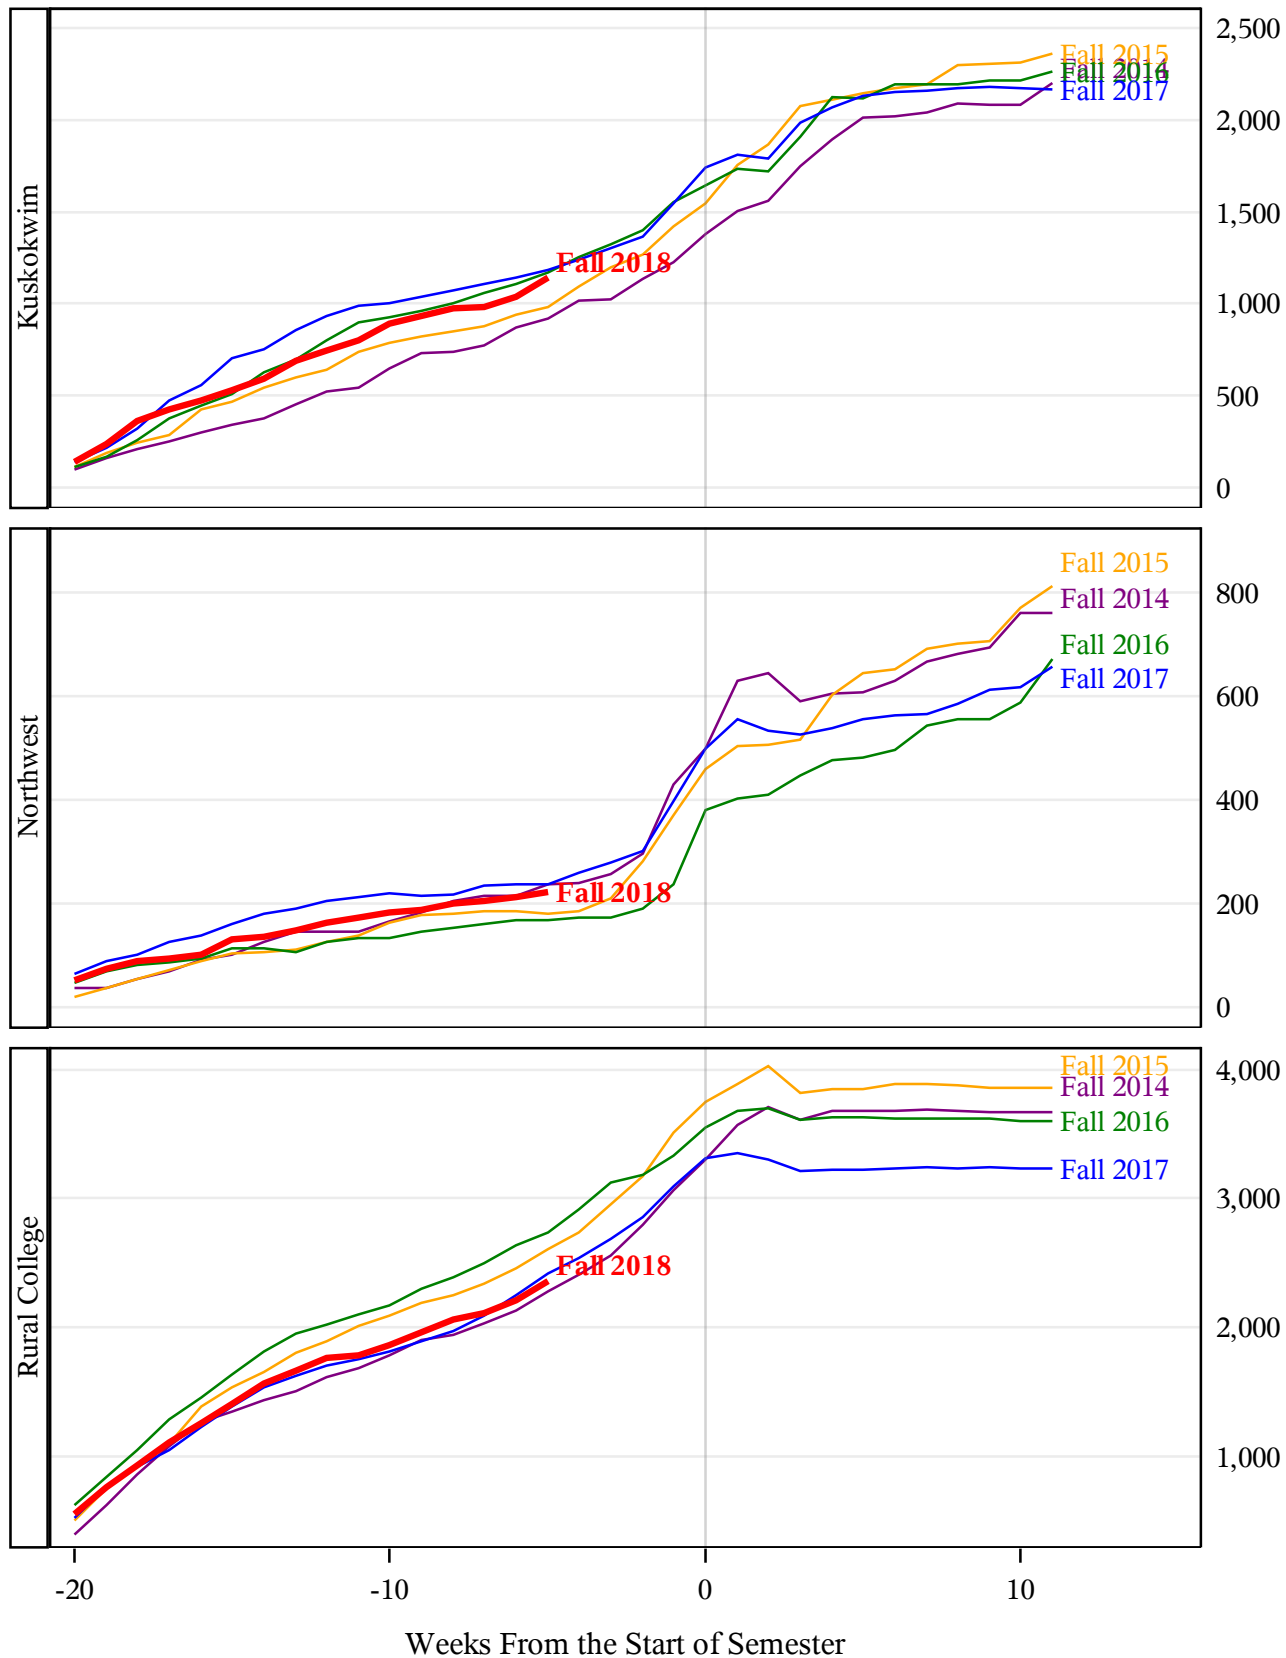

**University of Alaska Fairbanks - Early Semester Report  
 Student Credit Hours Generated by Registration Week  
 Fall 2014 - Fall 2018**

**University of Alaska Fairbanks - Early Semester Report  
 Student Credit Hours Generated by Registration Week  
 Fall 2014 - Fall 2018**