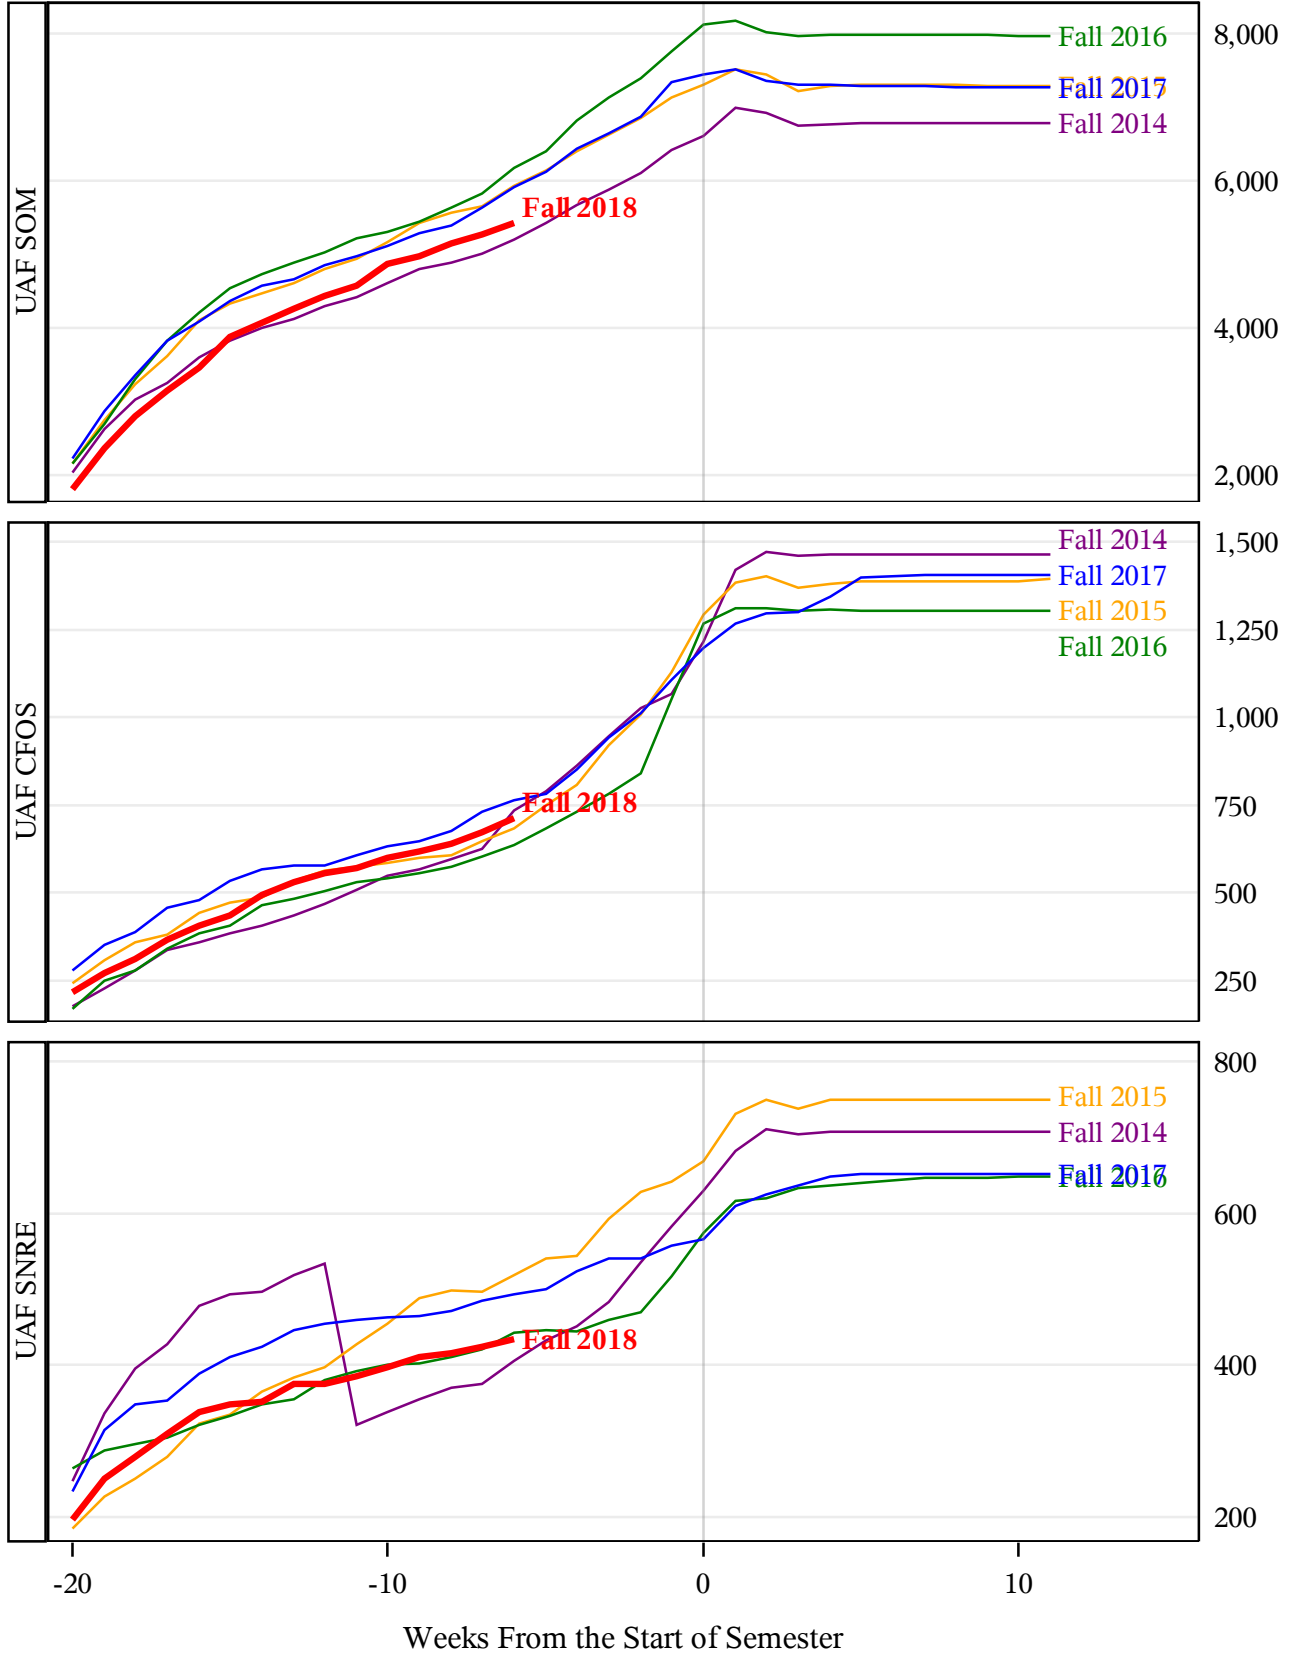

*University of Alaska Fairbanks - Early Semester Report
Student Credit Hours Generated by Registration Week
Fall 2014 - Fall 2018*