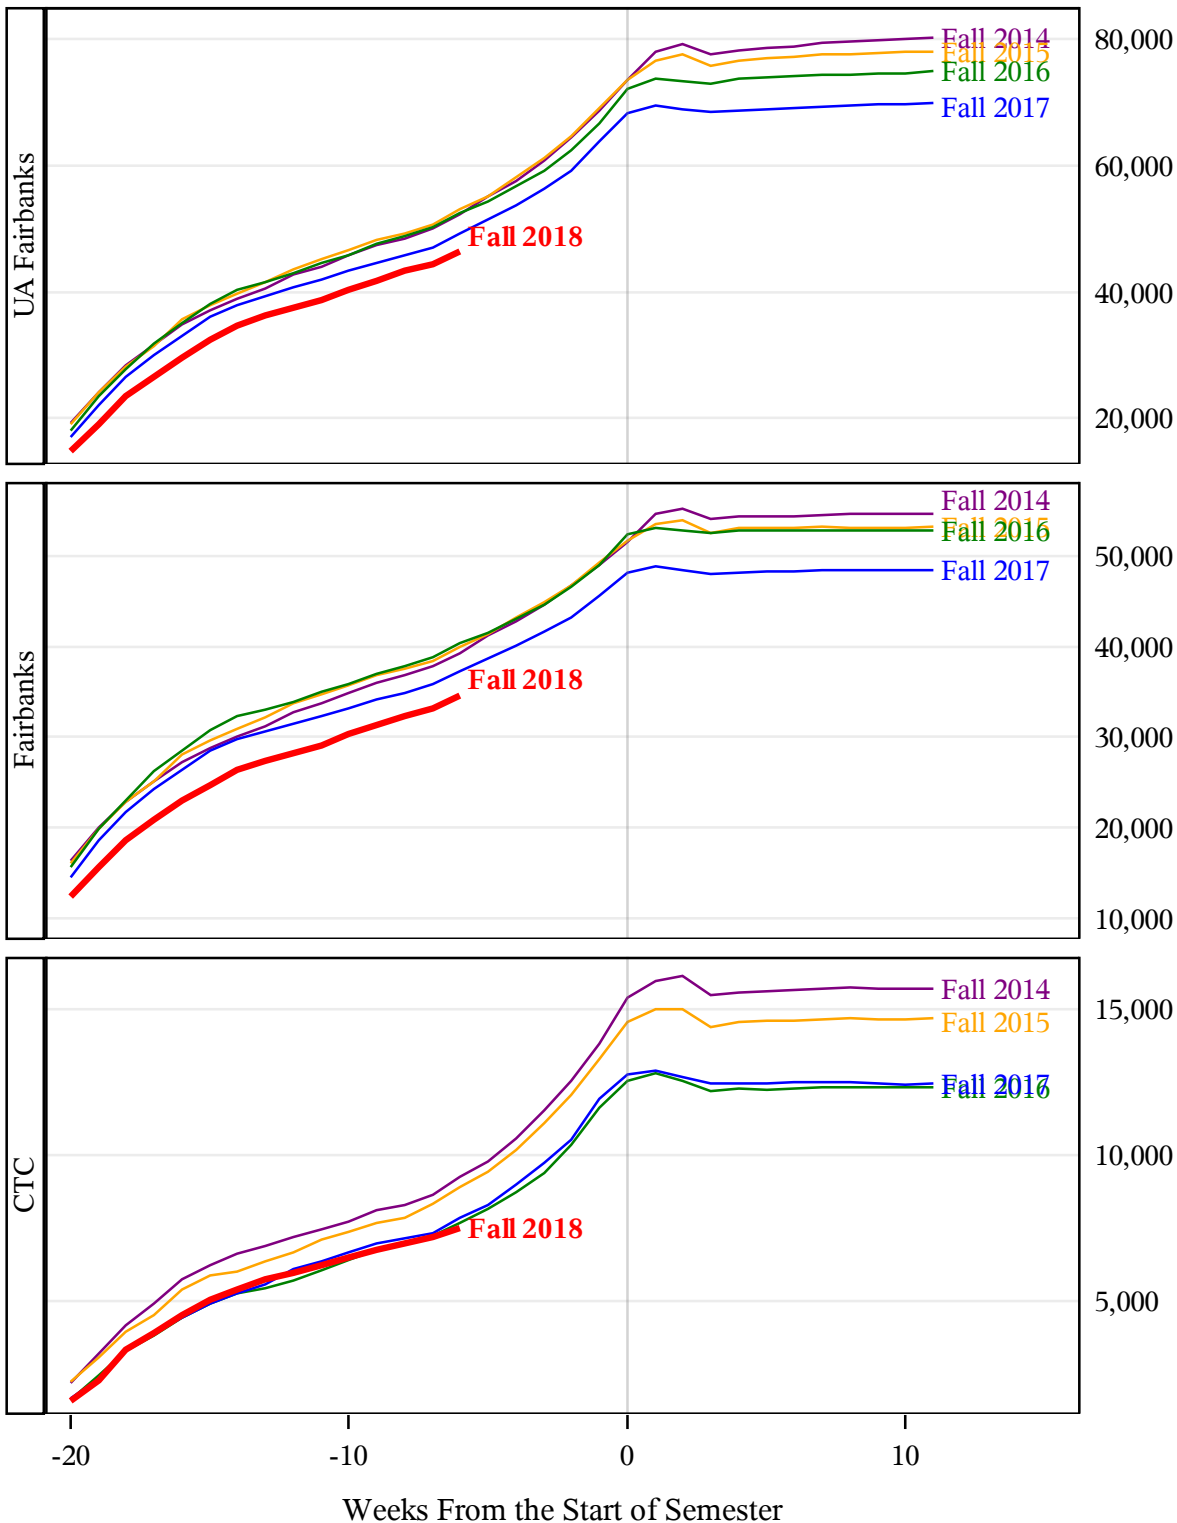

**University of Alaska Fairbanks - Early Semester Report
 Student Credit Hours Generated by Registration Week
 Fall 2014 - Fall 2018**

**University of Alaska Fairbanks - Early Semester Report
 Student Credit Hours Generated by Registration Week
 Fall 2014 - Fall 2018**

*University of Alaska Fairbanks - Early Semester Report
 Student Credit Hours Generated by Registration Week
 Fall 2014 - Fall 2018*

*University of Alaska Fairbanks - Early Semester Report
 Student Credit Hours Generated by Registration Week
 Fall 2014 - Fall 2018*