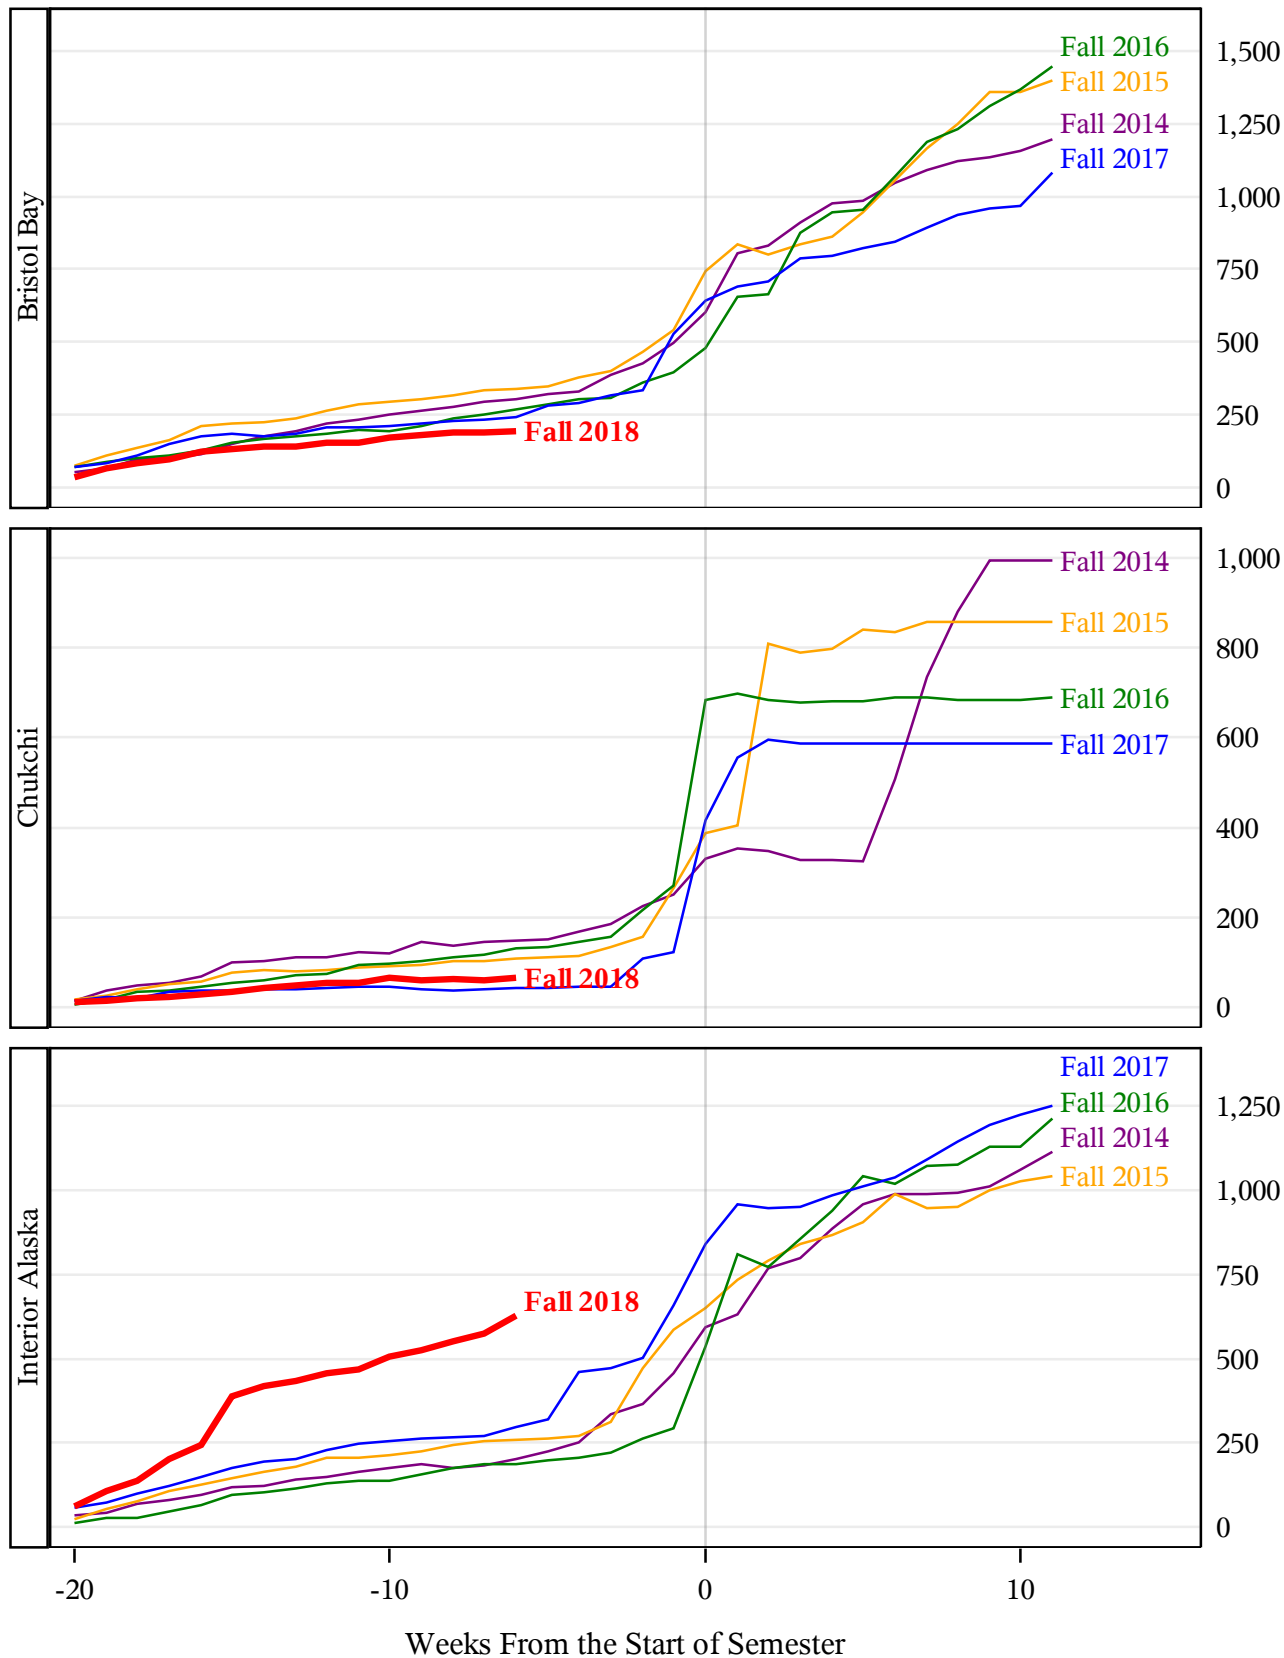

**University of Alaska Fairbanks - Early Semester Report
 Student Credit Hours Generated by Registration Week
 Fall 2014 - Fall 2018**

**University of Alaska Fairbanks - Early Semester Report
 Student Credit Hours Generated by Registration Week
 Fall 2014 - Fall 2018**