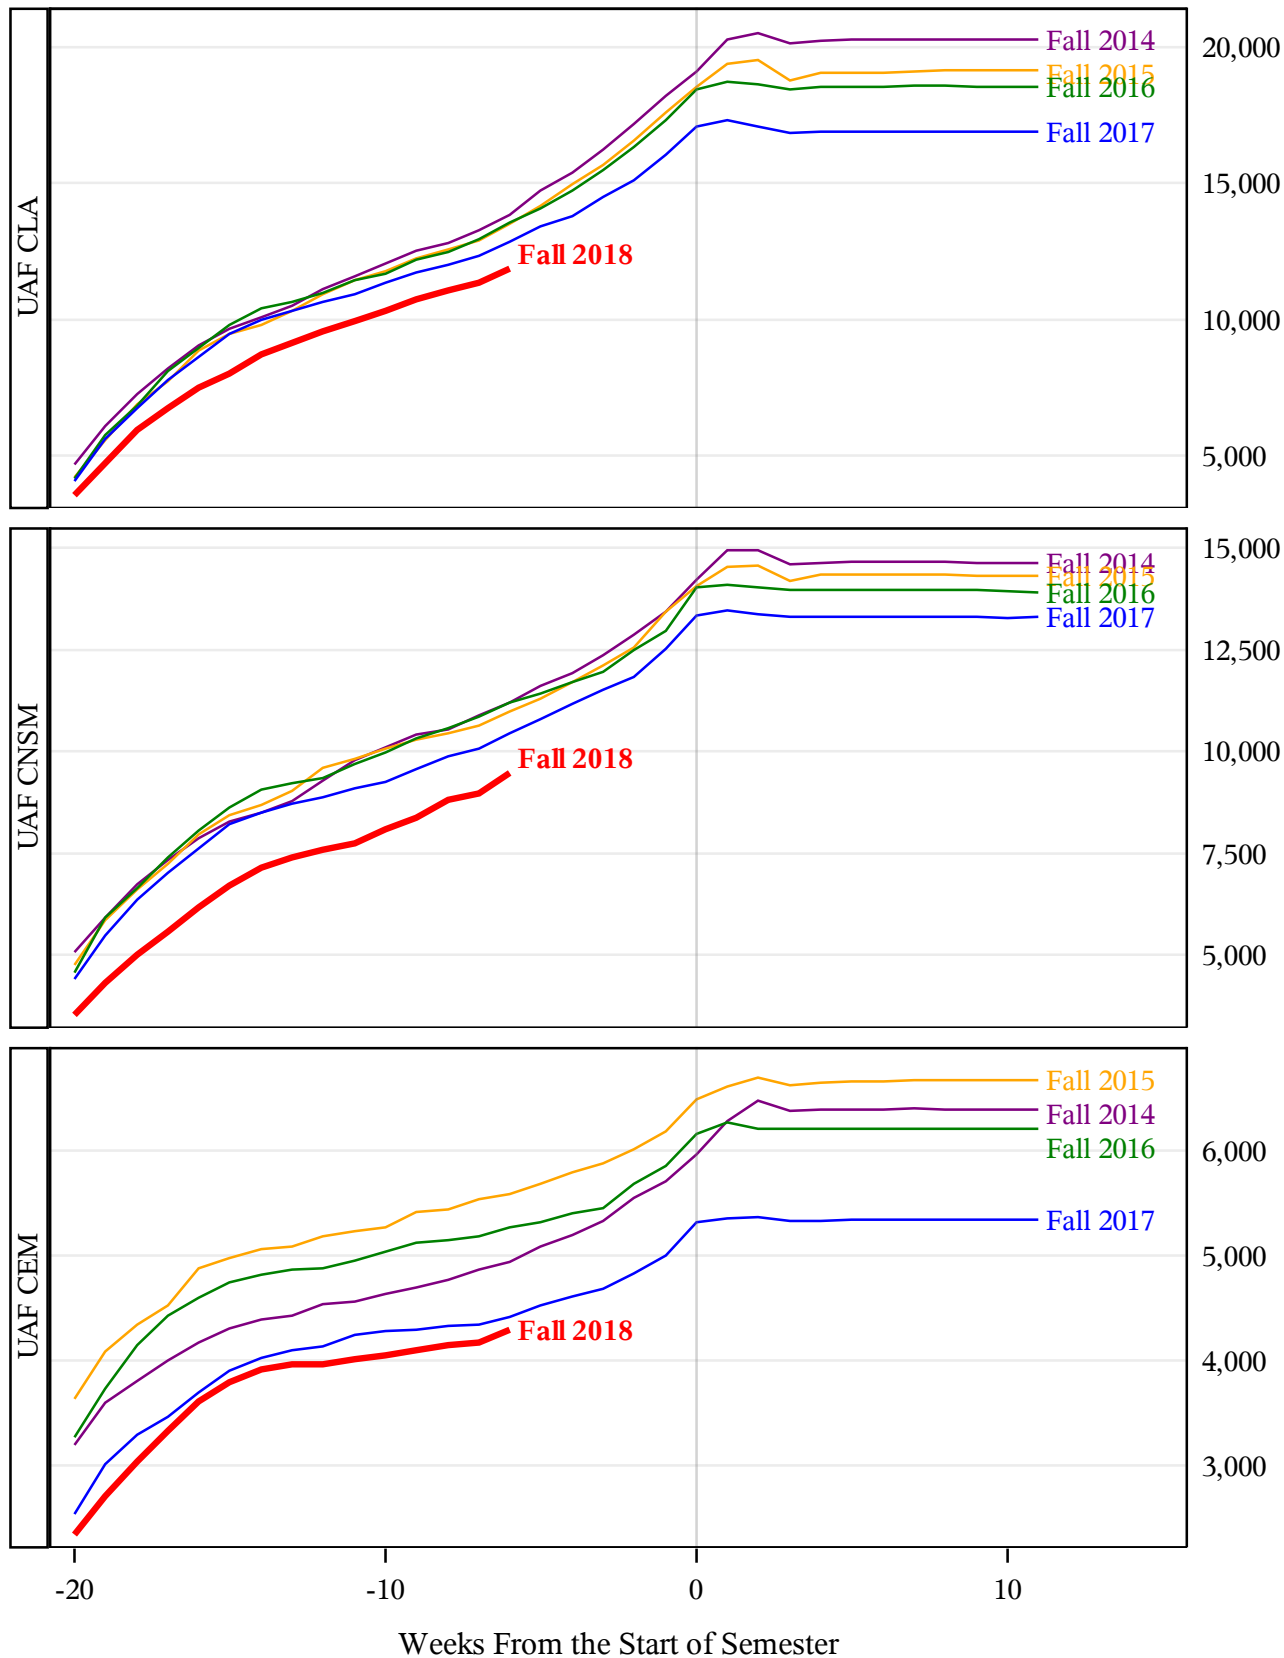

**University of Alaska Fairbanks - Early Semester Report
 Student Credit Hours Generated by Registration Week
 Fall 2014 - Fall 2018**

**University of Alaska Fairbanks - Early Semester Report
 Student Credit Hours Generated by Registration Week
 Fall 2014 - Fall 2018**