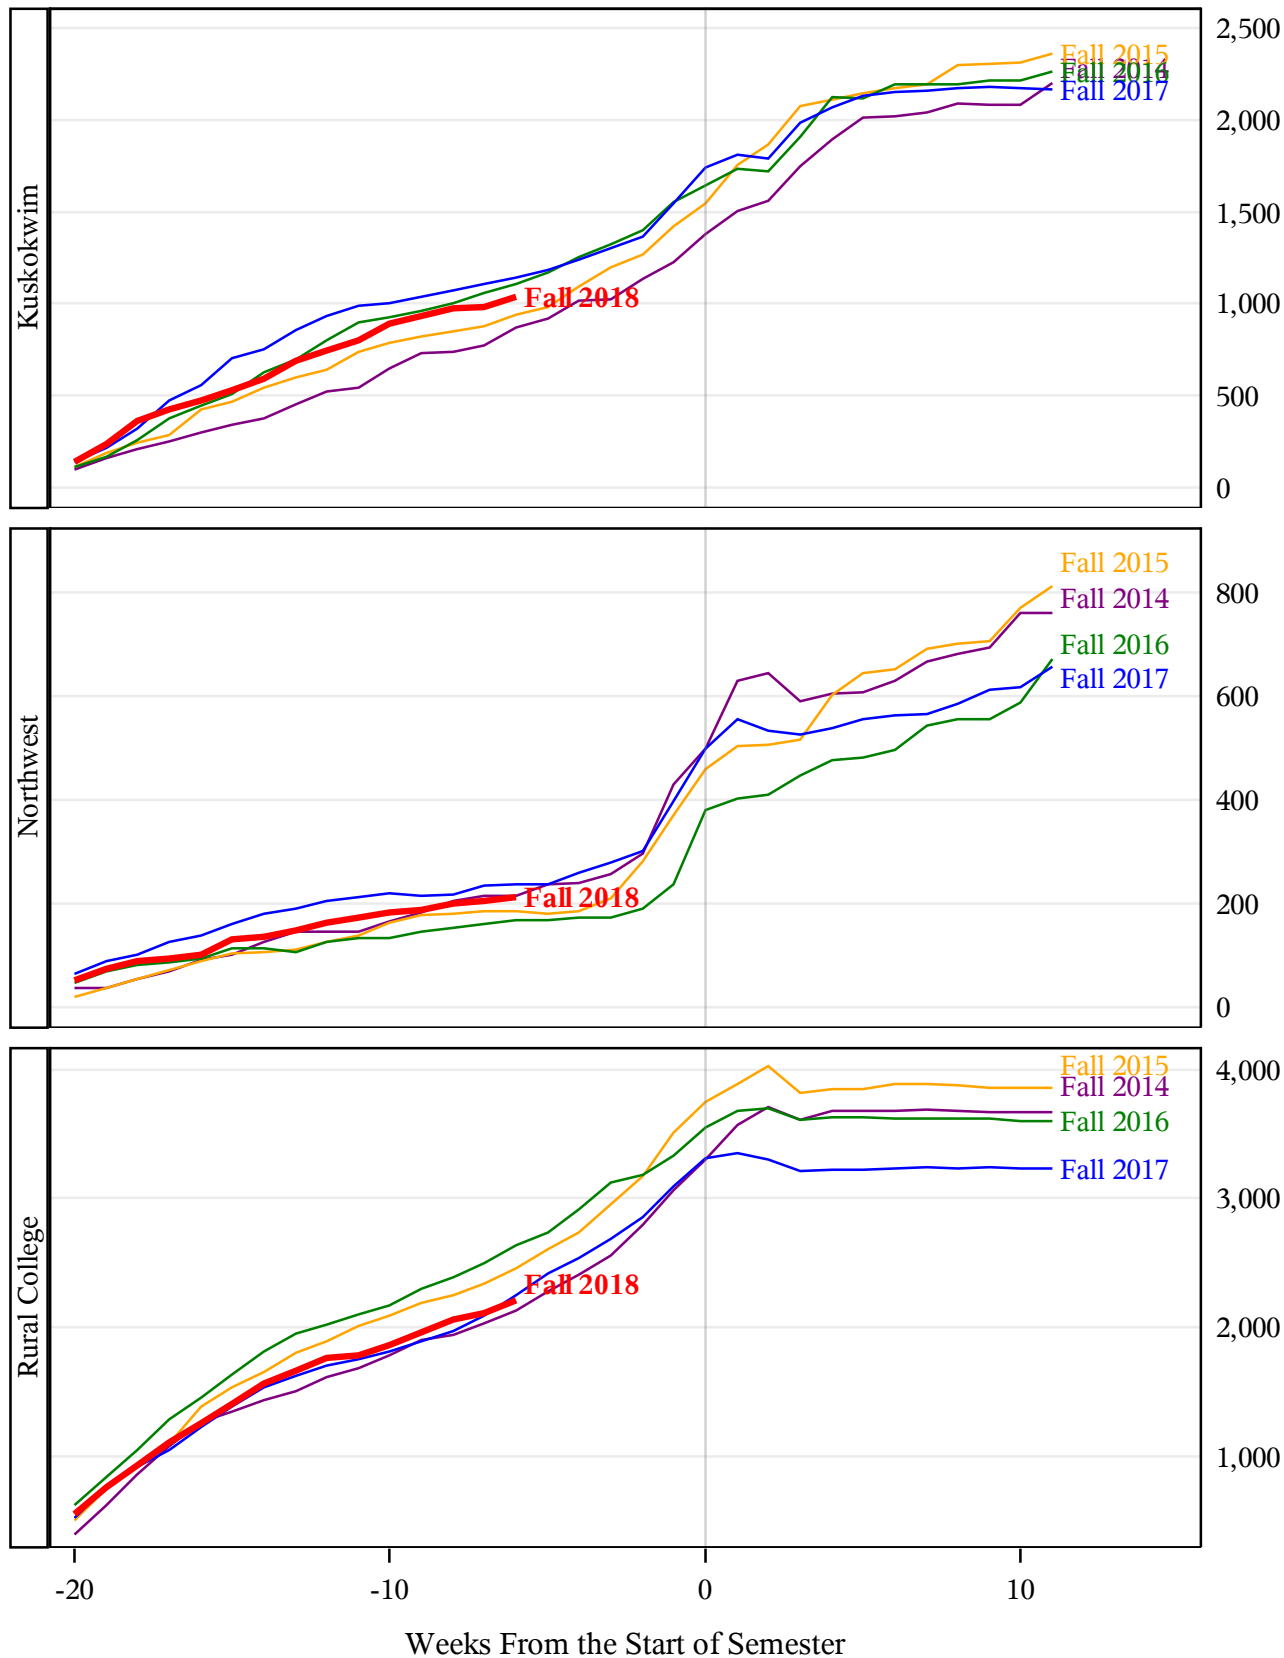

**University of Alaska Fairbanks - Early Semester Report
 Student Credit Hours Generated by Registration Week
 Fall 2014 - Fall 2018**

**University of Alaska Fairbanks - Early Semester Report
 Student Credit Hours Generated by Registration Week
 Fall 2014 - Fall 2018**