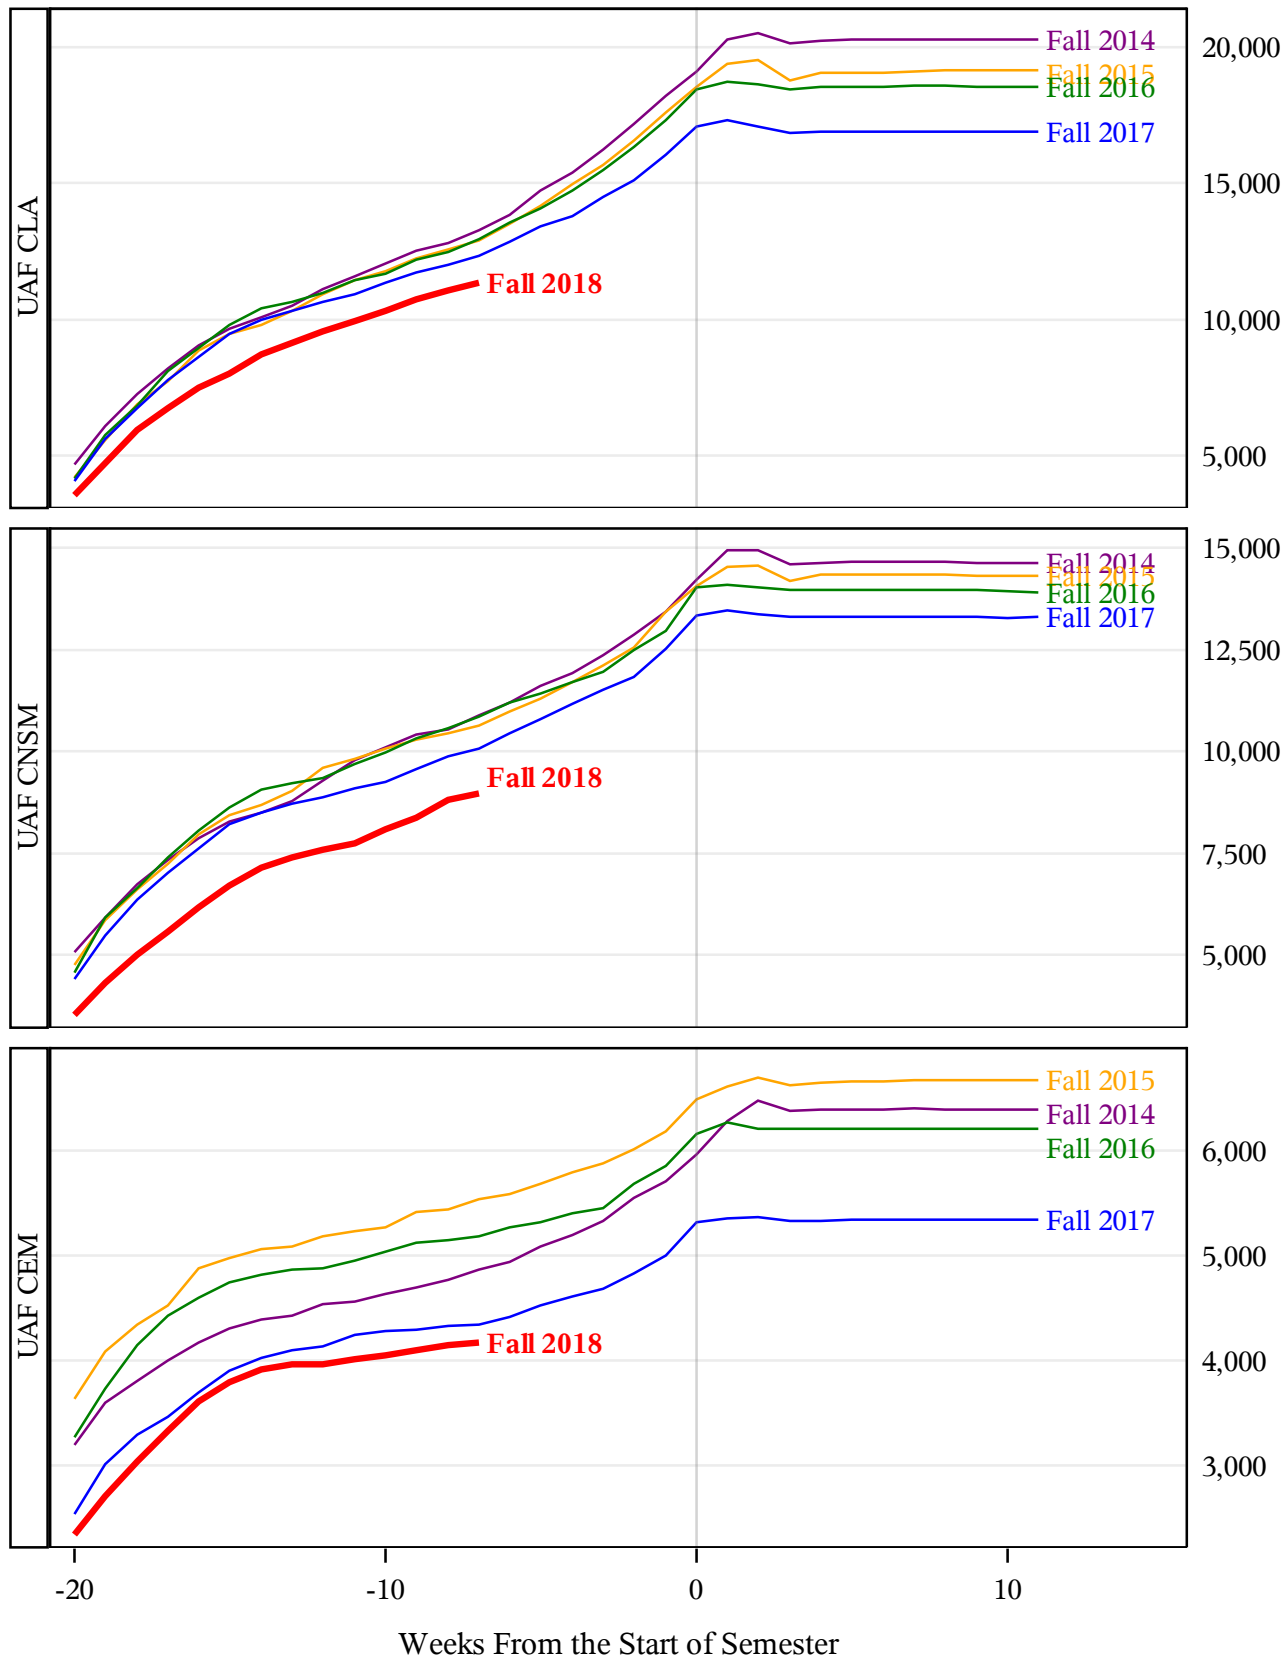

**University of Alaska Fairbanks - Early Semester Report
 Student Credit Hours Generated by Registration Week
 Fall 2014 - Fall 2018**

**University of Alaska Fairbanks - Early Semester Report
 Student Credit Hours Generated by Registration Week
 Fall 2014 - Fall 2018**