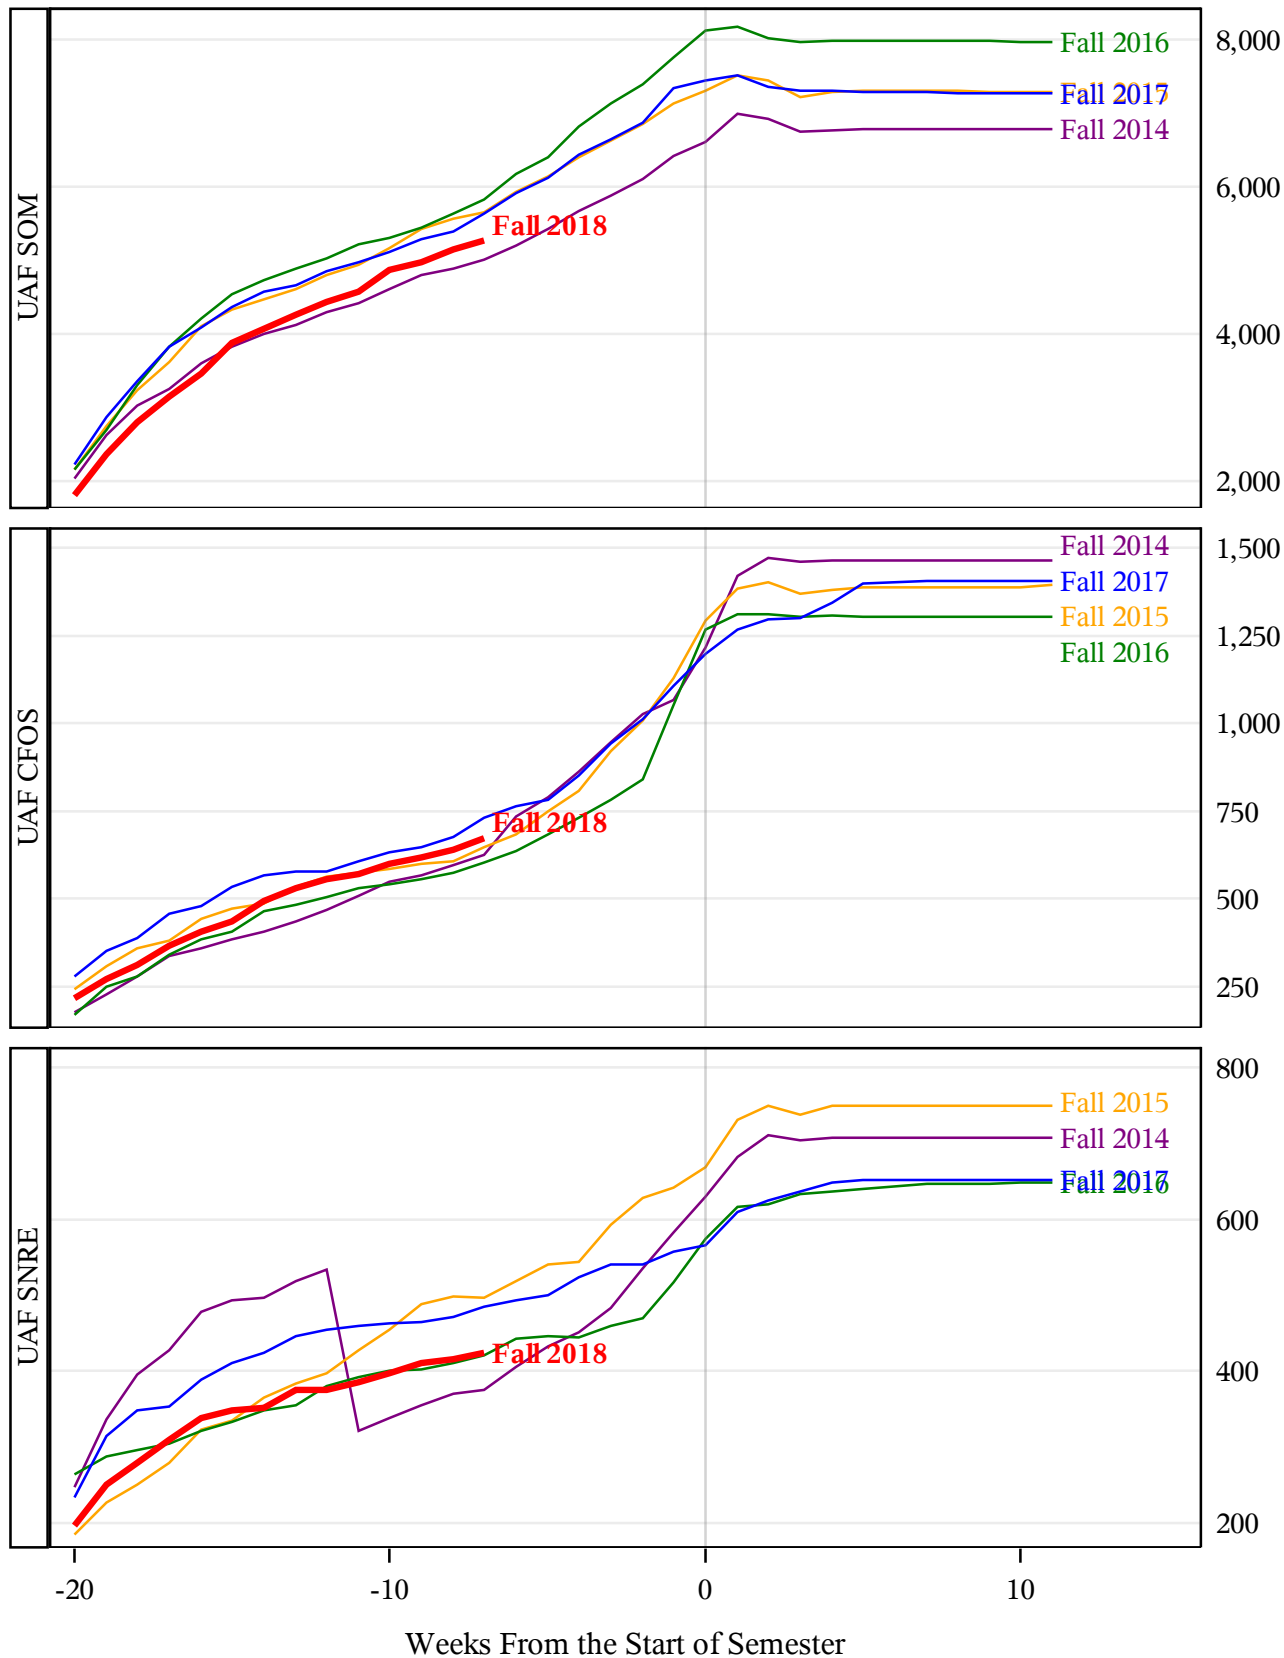

*University of Alaska Fairbanks - Early Semester Report
Student Credit Hours Generated by Registration Week
Fall 2014 - Fall 2018*