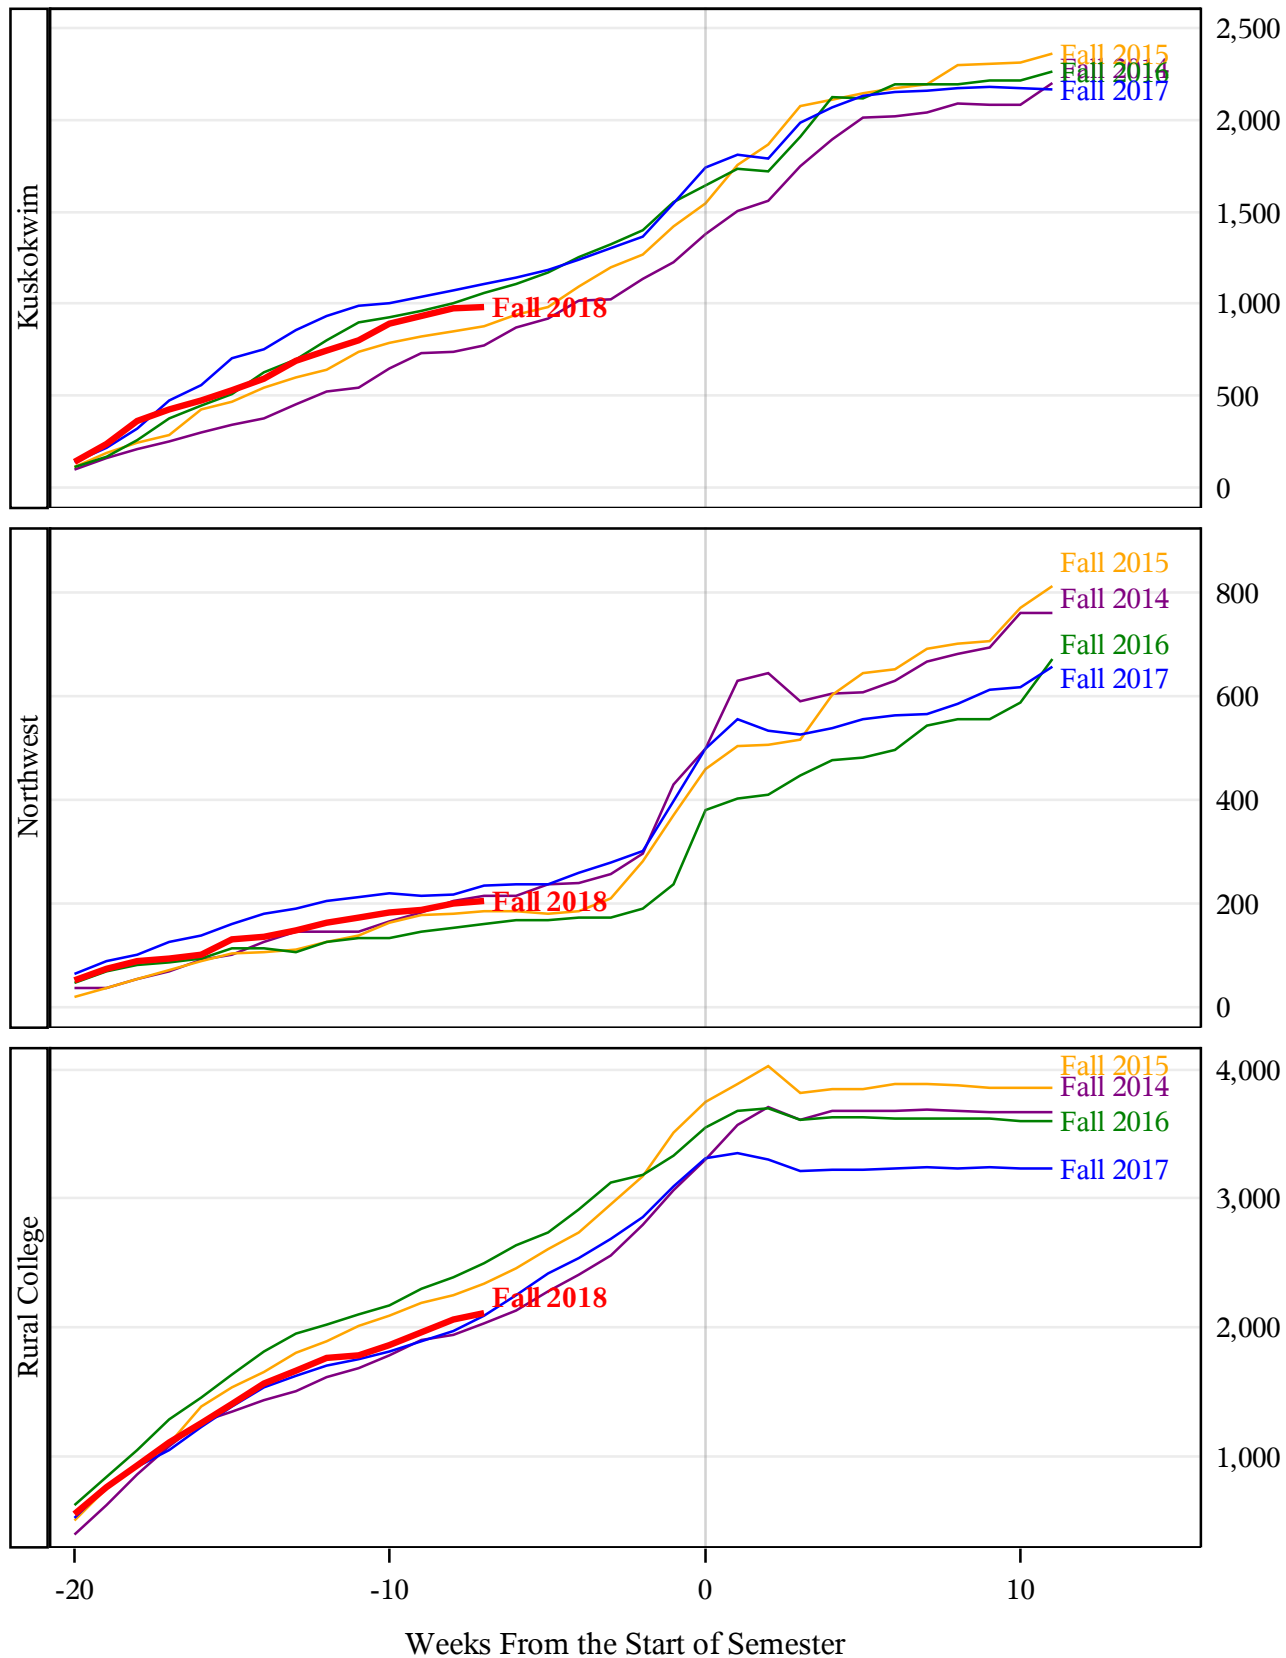

**University of Alaska Fairbanks - Early Semester Report
 Student Credit Hours Generated by Registration Week
 Fall 2014 - Fall 2018**

**University of Alaska Fairbanks - Early Semester Report
 Student Credit Hours Generated by Registration Week
 Fall 2014 - Fall 2018**