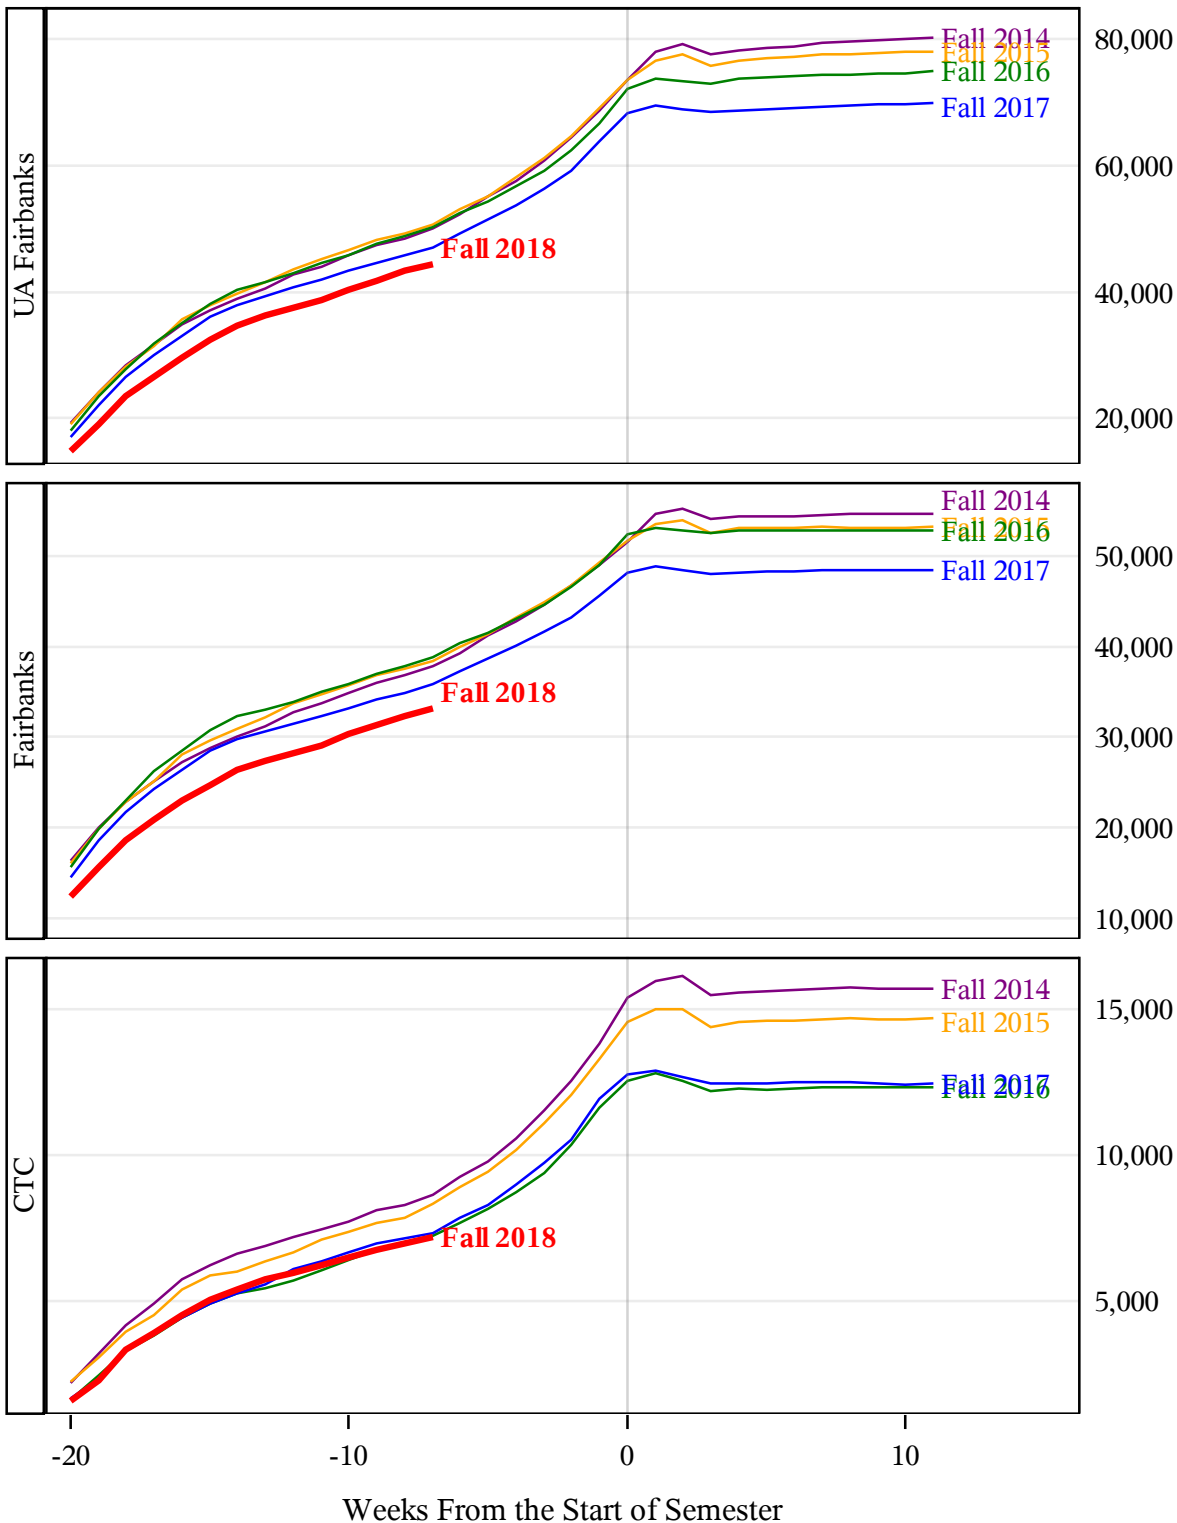

**University of Alaska Fairbanks - Early Semester Report
 Student Credit Hours Generated by Registration Week
 Fall 2014 - Fall 2018**

**University of Alaska Fairbanks - Early Semester Report
 Student Credit Hours Generated by Registration Week
 Fall 2014 - Fall 2018**

*University of Alaska Fairbanks - Early Semester Report
 Student Credit Hours Generated by Registration Week
 Fall 2014 - Fall 2018*

*University of Alaska Fairbanks - Early Semester Report
 Student Credit Hours Generated by Registration Week
 Fall 2014 - Fall 2018*