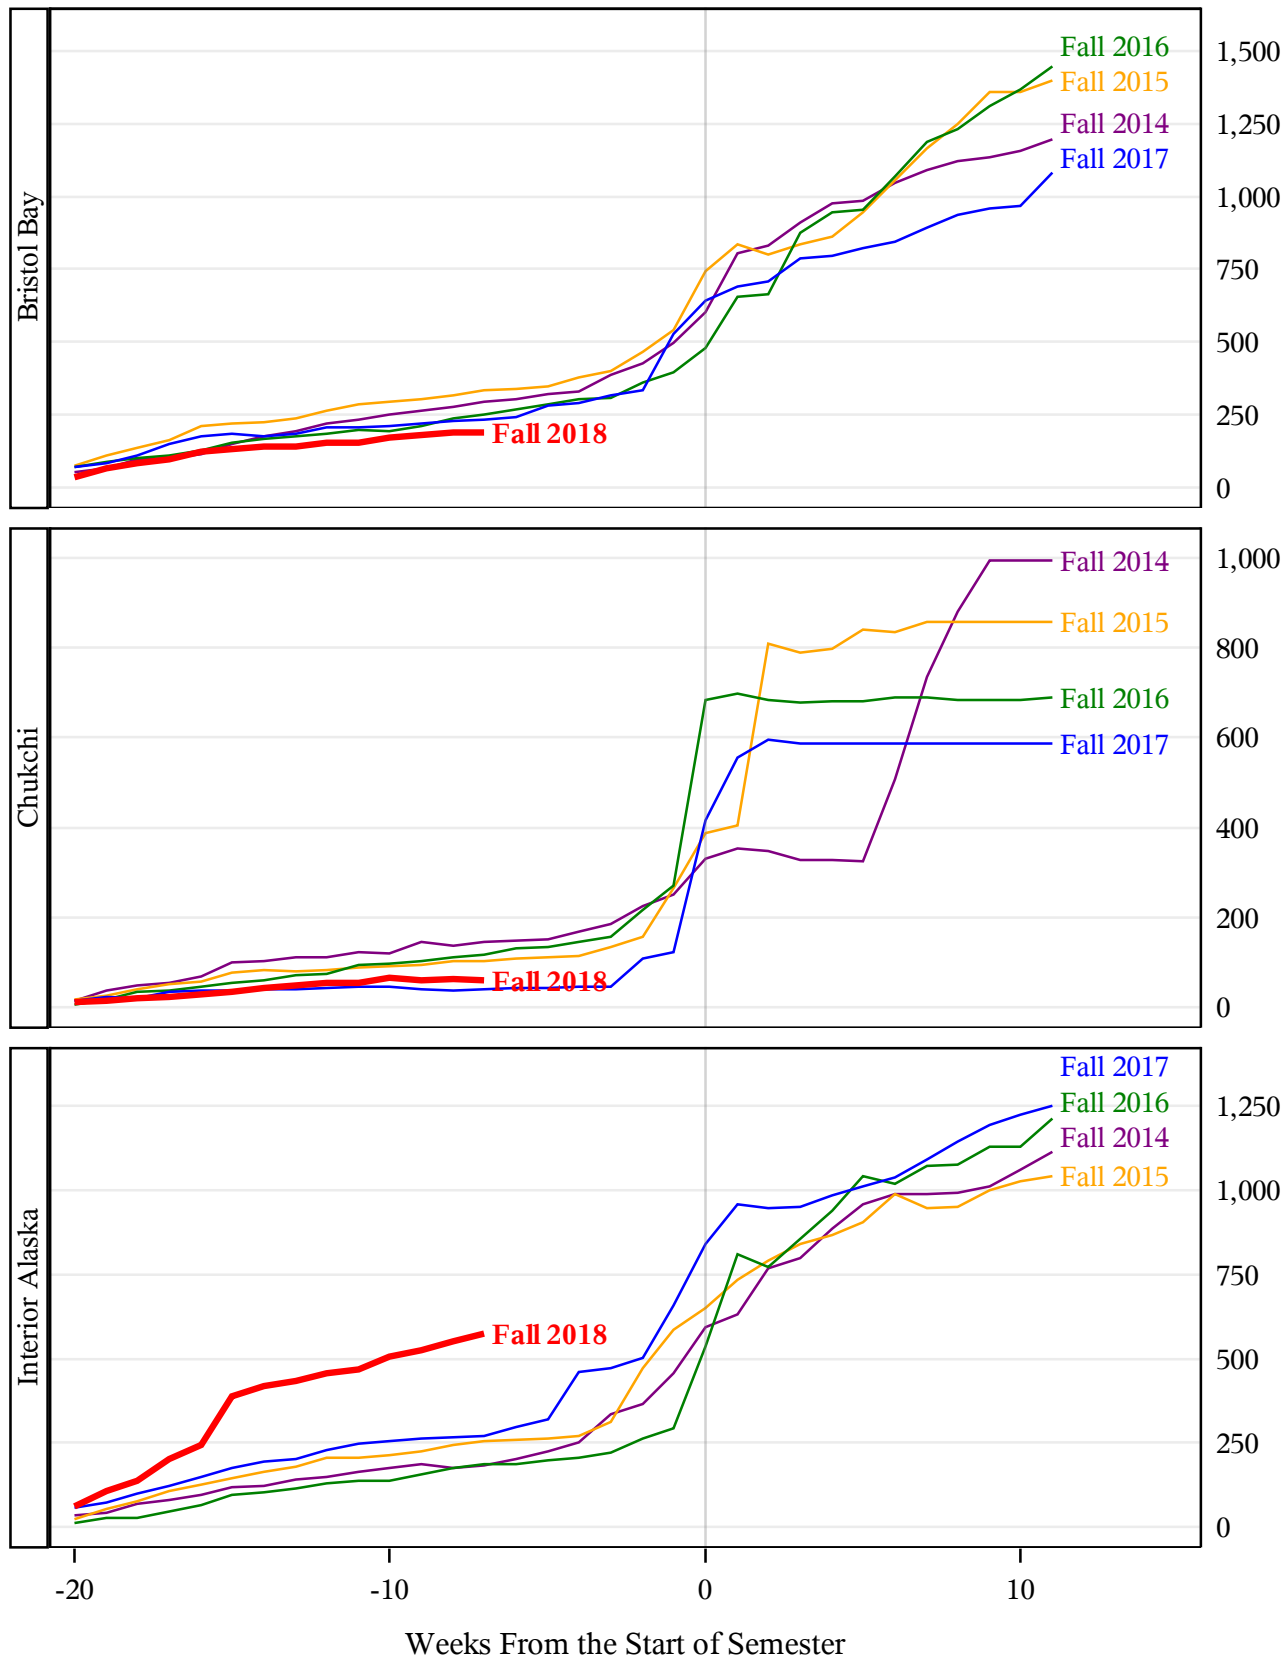

**University of Alaska Fairbanks - Early Semester Report
 Student Credit Hours Generated by Registration Week
 Fall 2014 - Fall 2018**

**University of Alaska Fairbanks - Early Semester Report
 Student Credit Hours Generated by Registration Week
 Fall 2014 - Fall 2018**