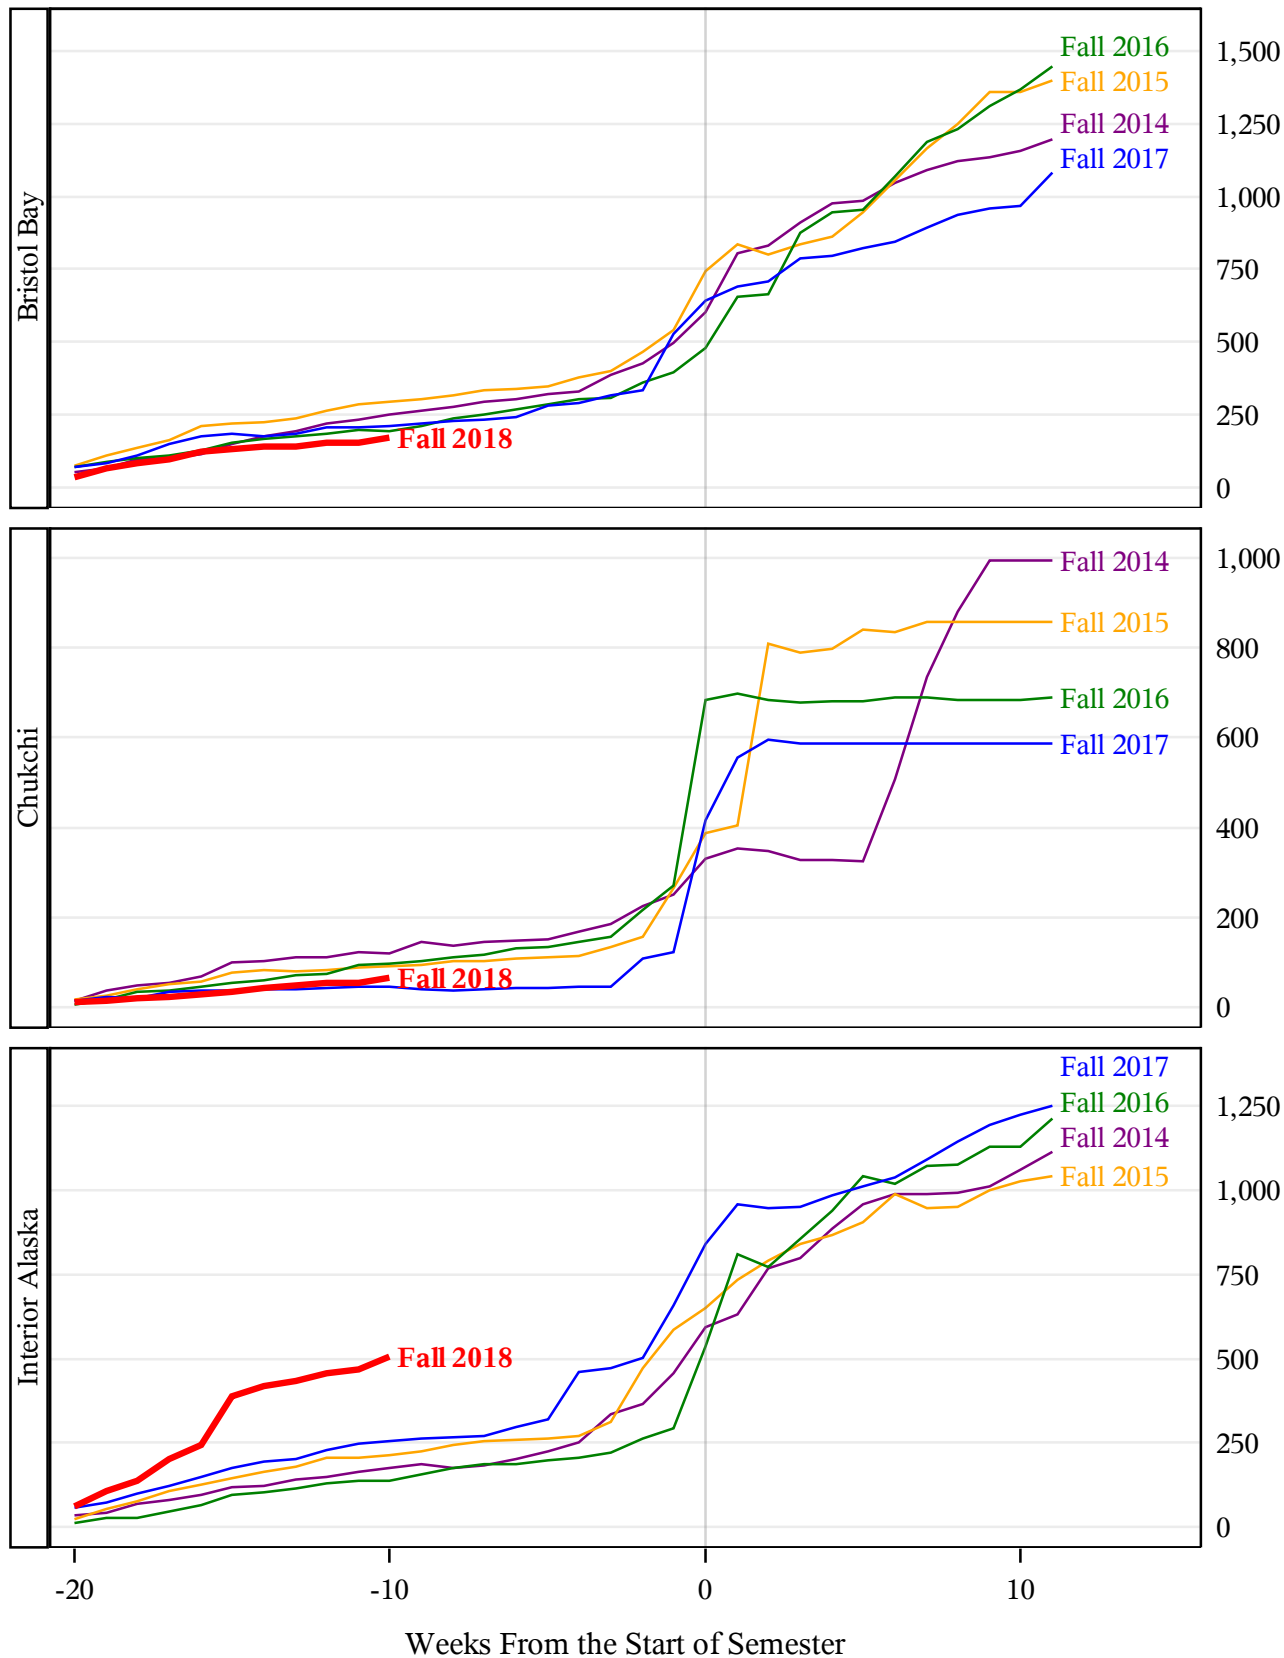

**University of Alaska Fairbanks - Early Semester Report  
 Student Credit Hours Generated by Registration Week  
 Fall 2014 - Fall 2018**

**University of Alaska Fairbanks - Early Semester Report  
 Student Credit Hours Generated by Registration Week  
 Fall 2014 - Fall 2018**