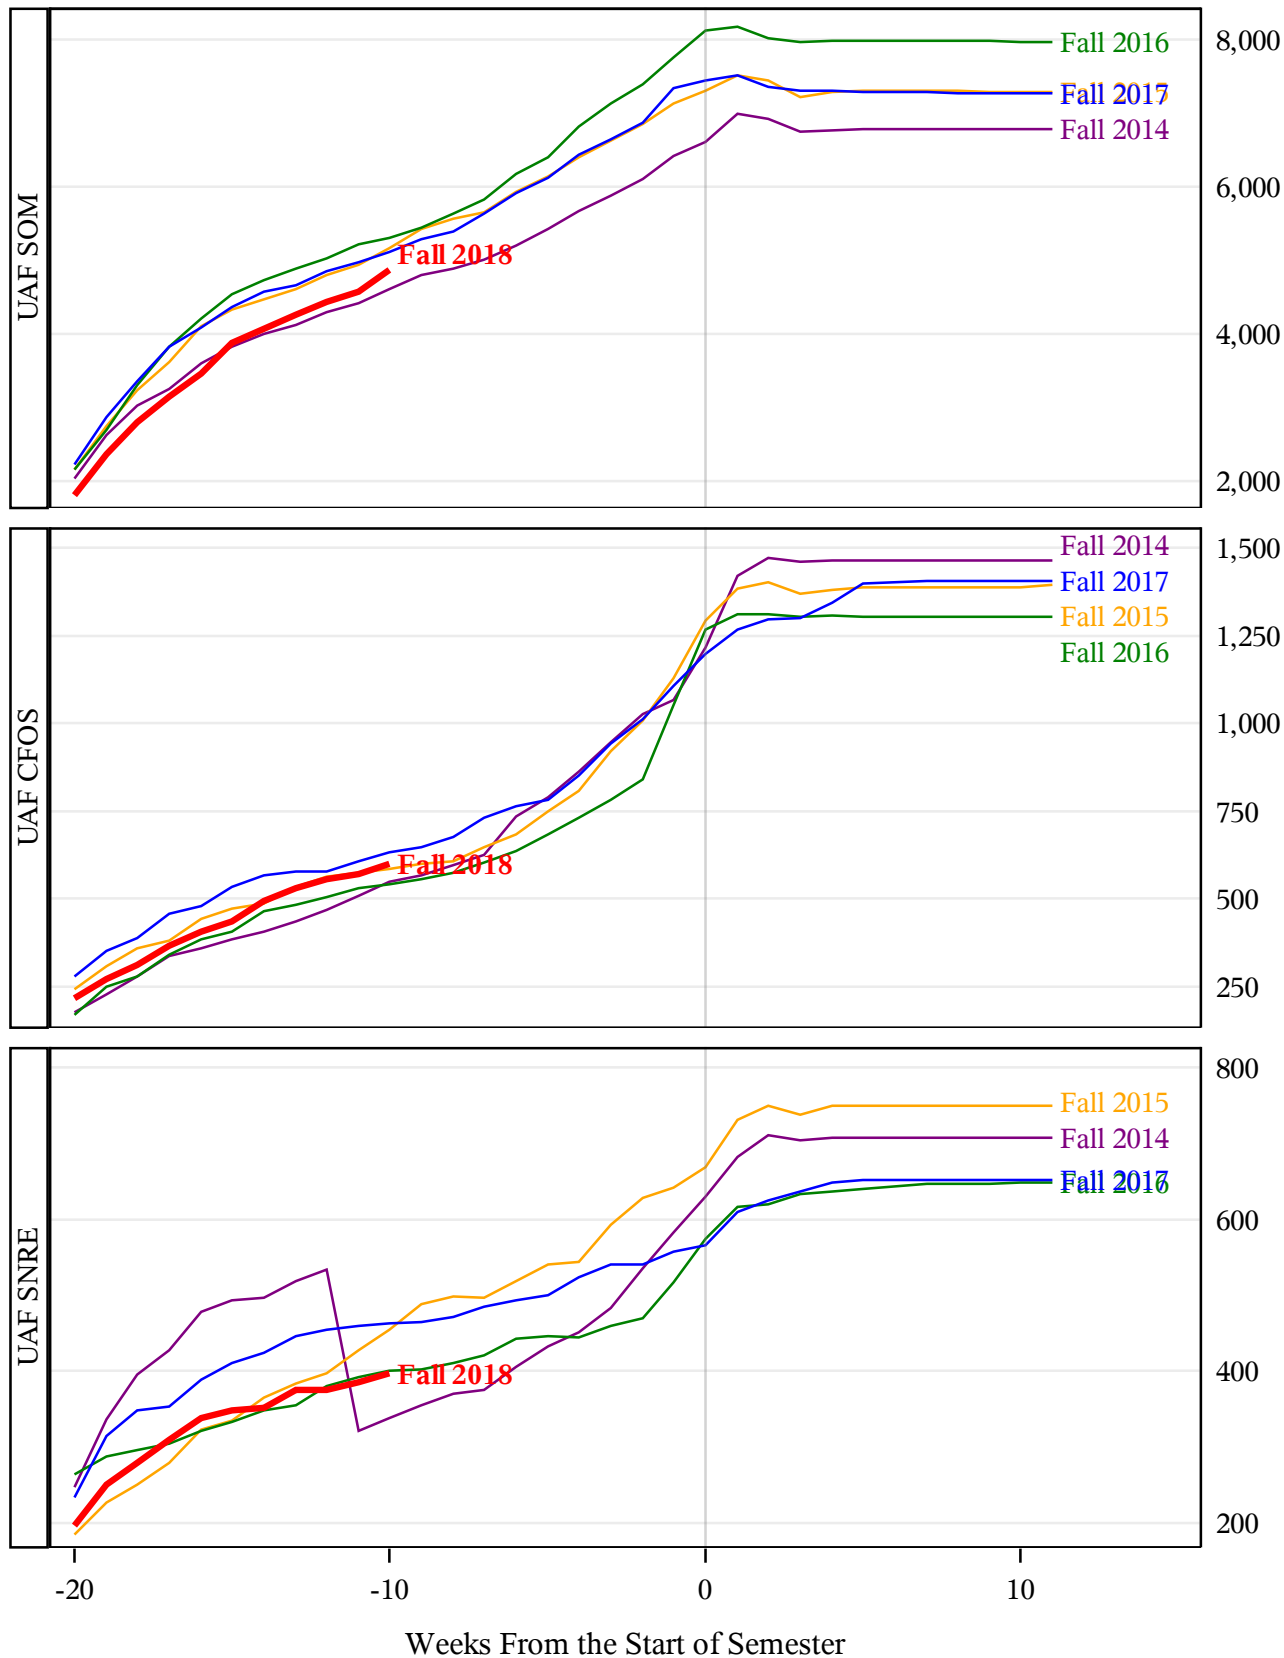

*University of Alaska Fairbanks - Early Semester Report
Student Credit Hours Generated by Registration Week
Fall 2014 - Fall 2018*