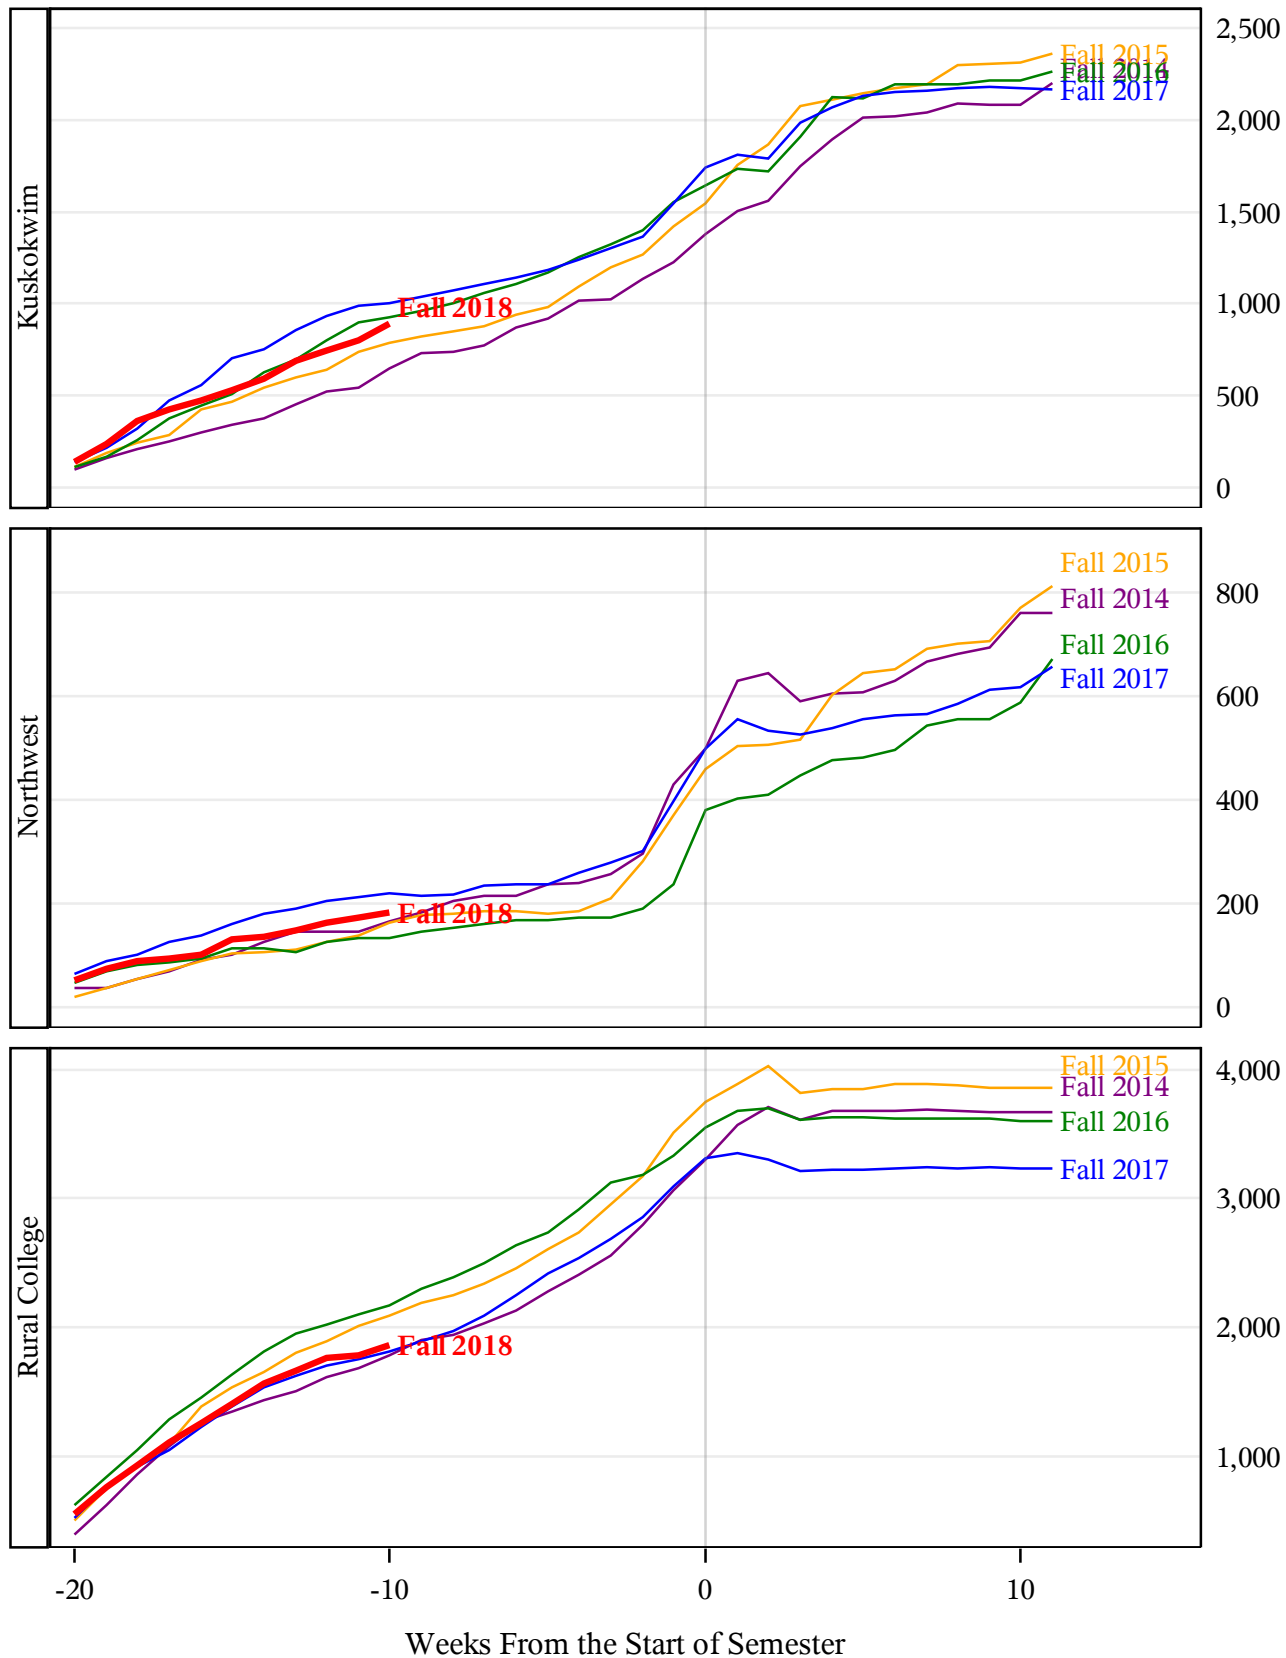

**University of Alaska Fairbanks - Early Semester Report  
 Student Credit Hours Generated by Registration Week  
 Fall 2014 - Fall 2018**

**University of Alaska Fairbanks - Early Semester Report  
 Student Credit Hours Generated by Registration Week  
 Fall 2014 - Fall 2018**