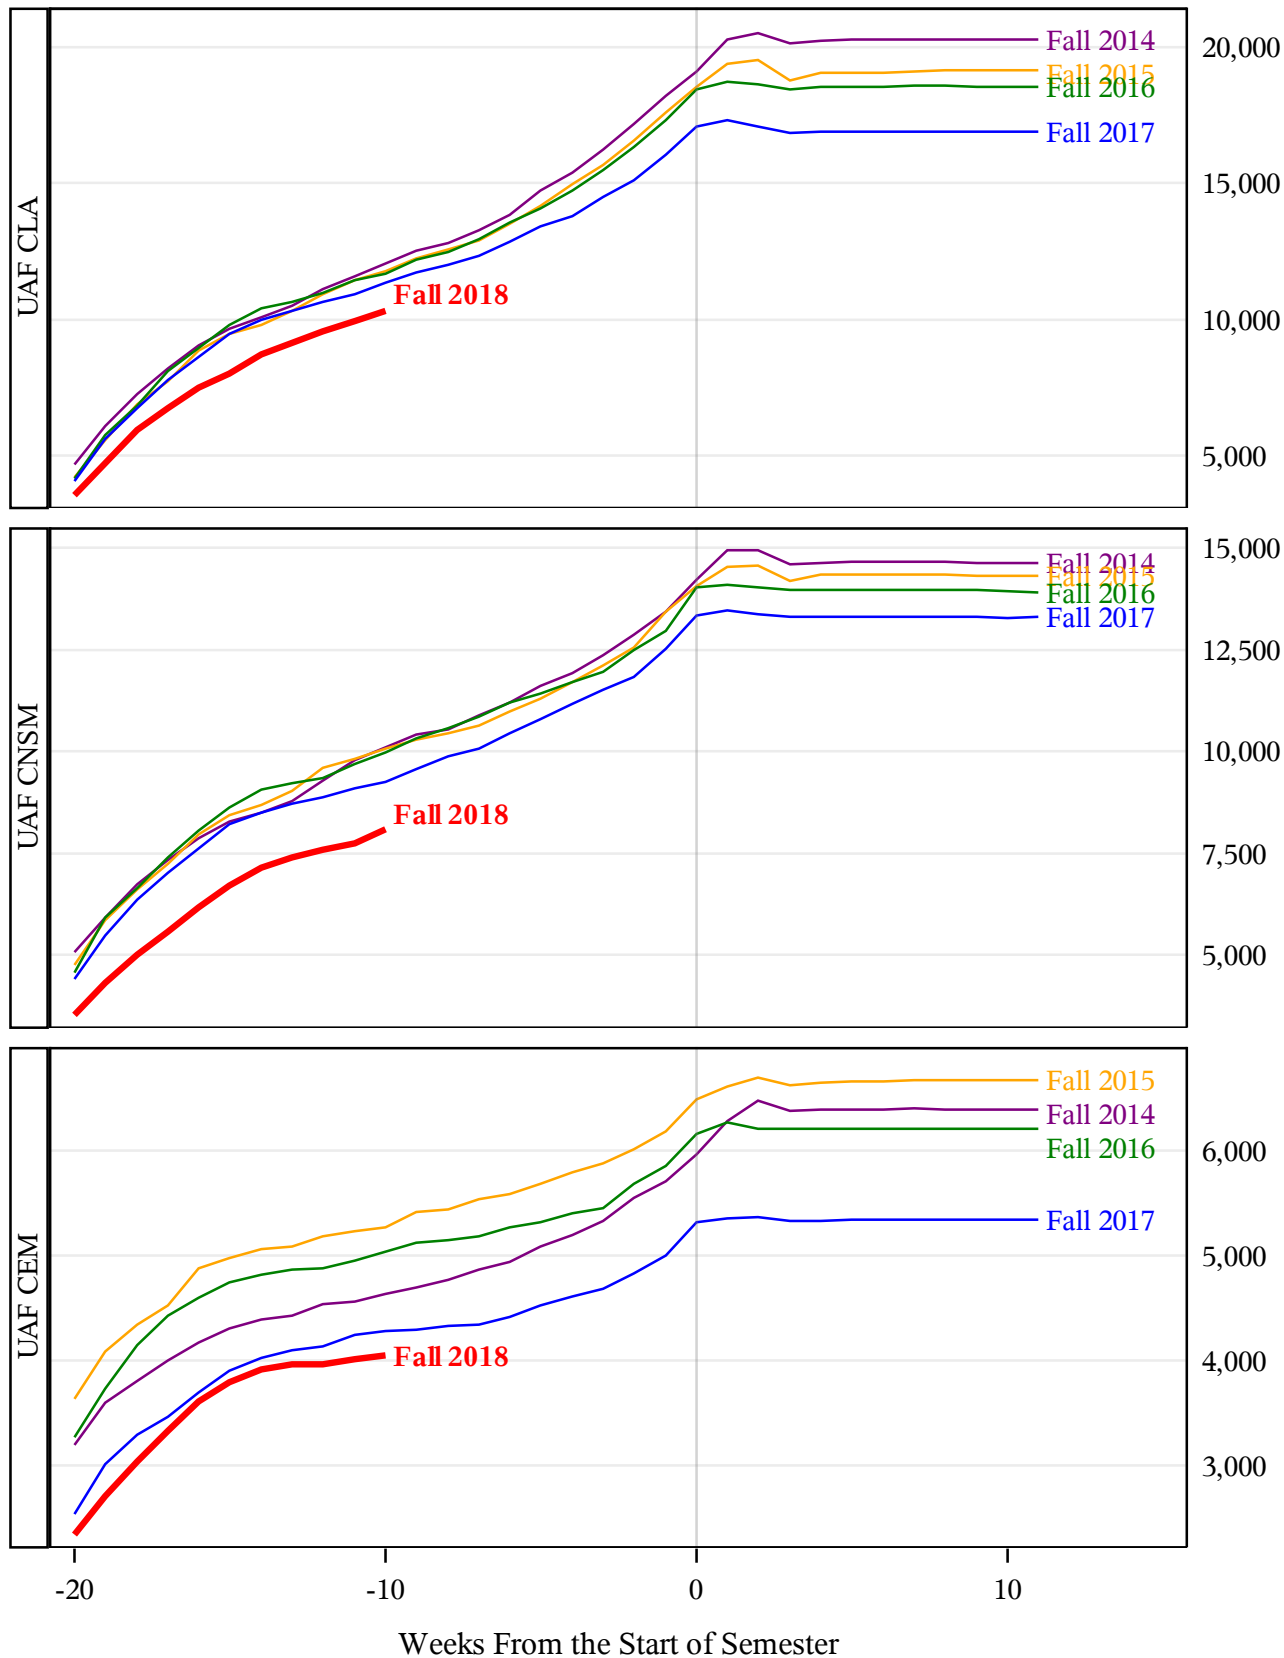

**University of Alaska Fairbanks - Early Semester Report  
 Student Credit Hours Generated by Registration Week  
 Fall 2014 - Fall 2018**

**University of Alaska Fairbanks - Early Semester Report  
 Student Credit Hours Generated by Registration Week  
 Fall 2014 - Fall 2018**