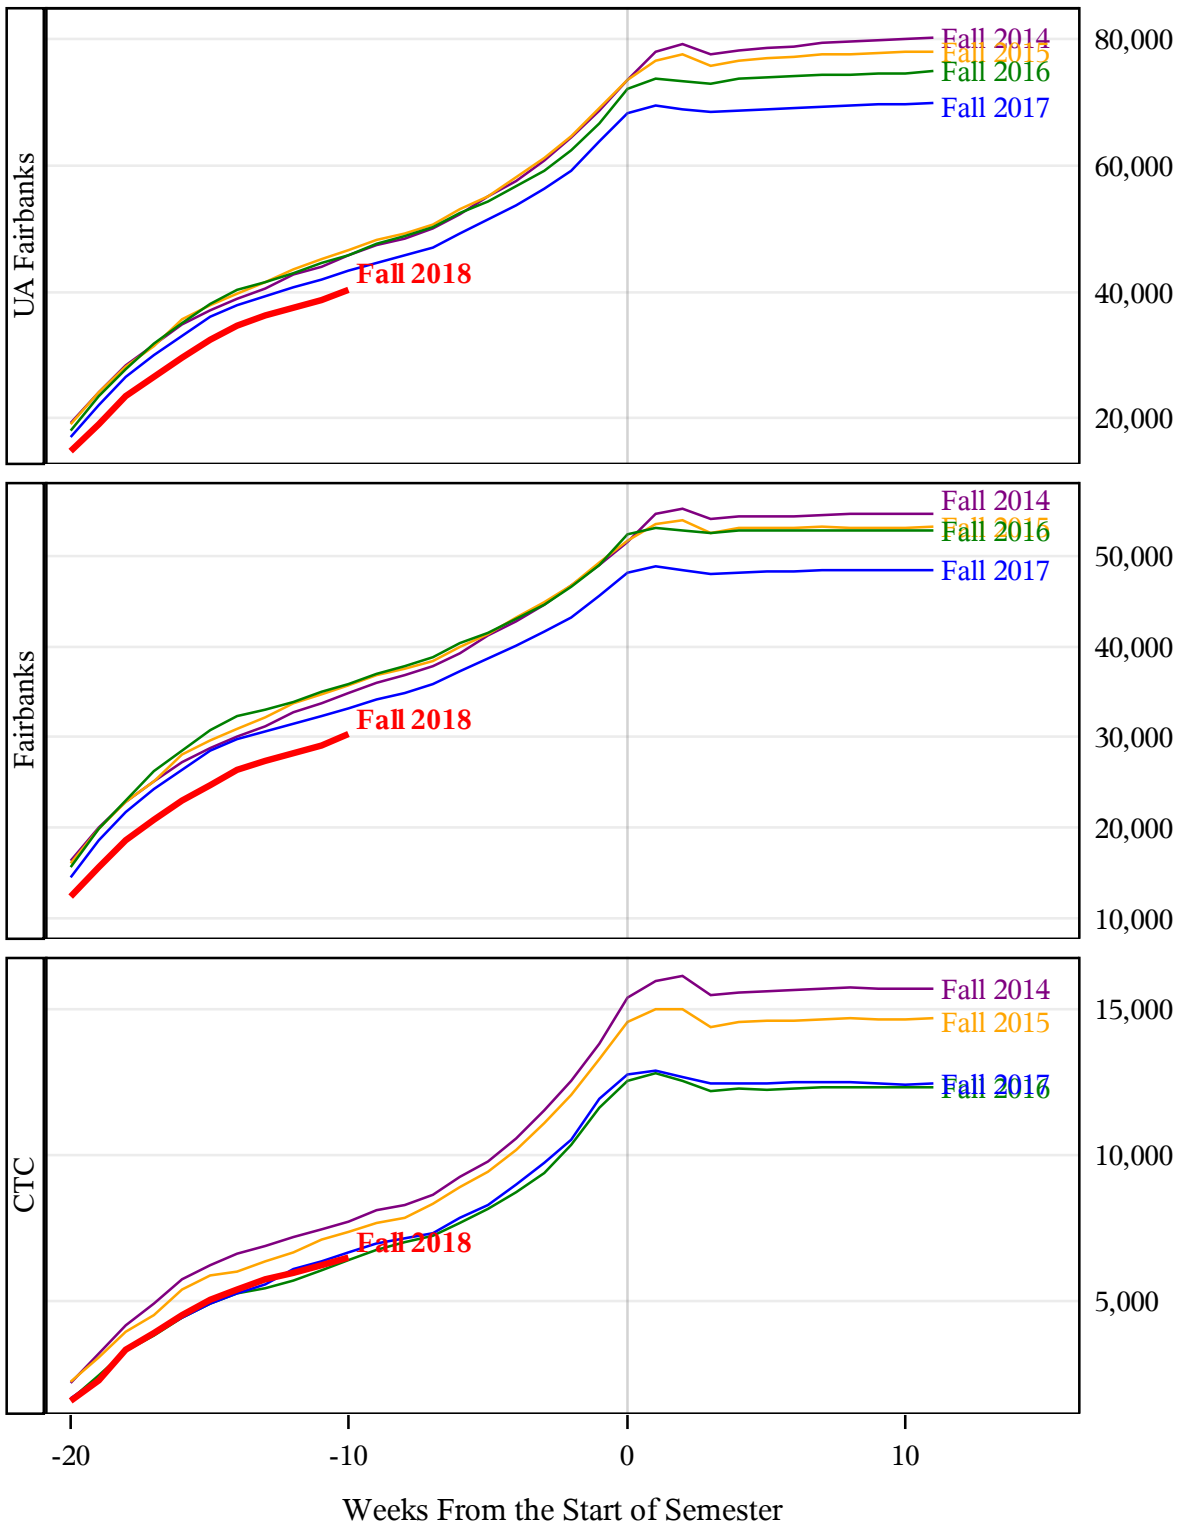

**University of Alaska Fairbanks - Early Semester Report  
 Student Credit Hours Generated by Registration Week  
 Fall 2014 - Fall 2018**

**University of Alaska Fairbanks - Early Semester Report  
 Student Credit Hours Generated by Registration Week  
 Fall 2014 - Fall 2018**