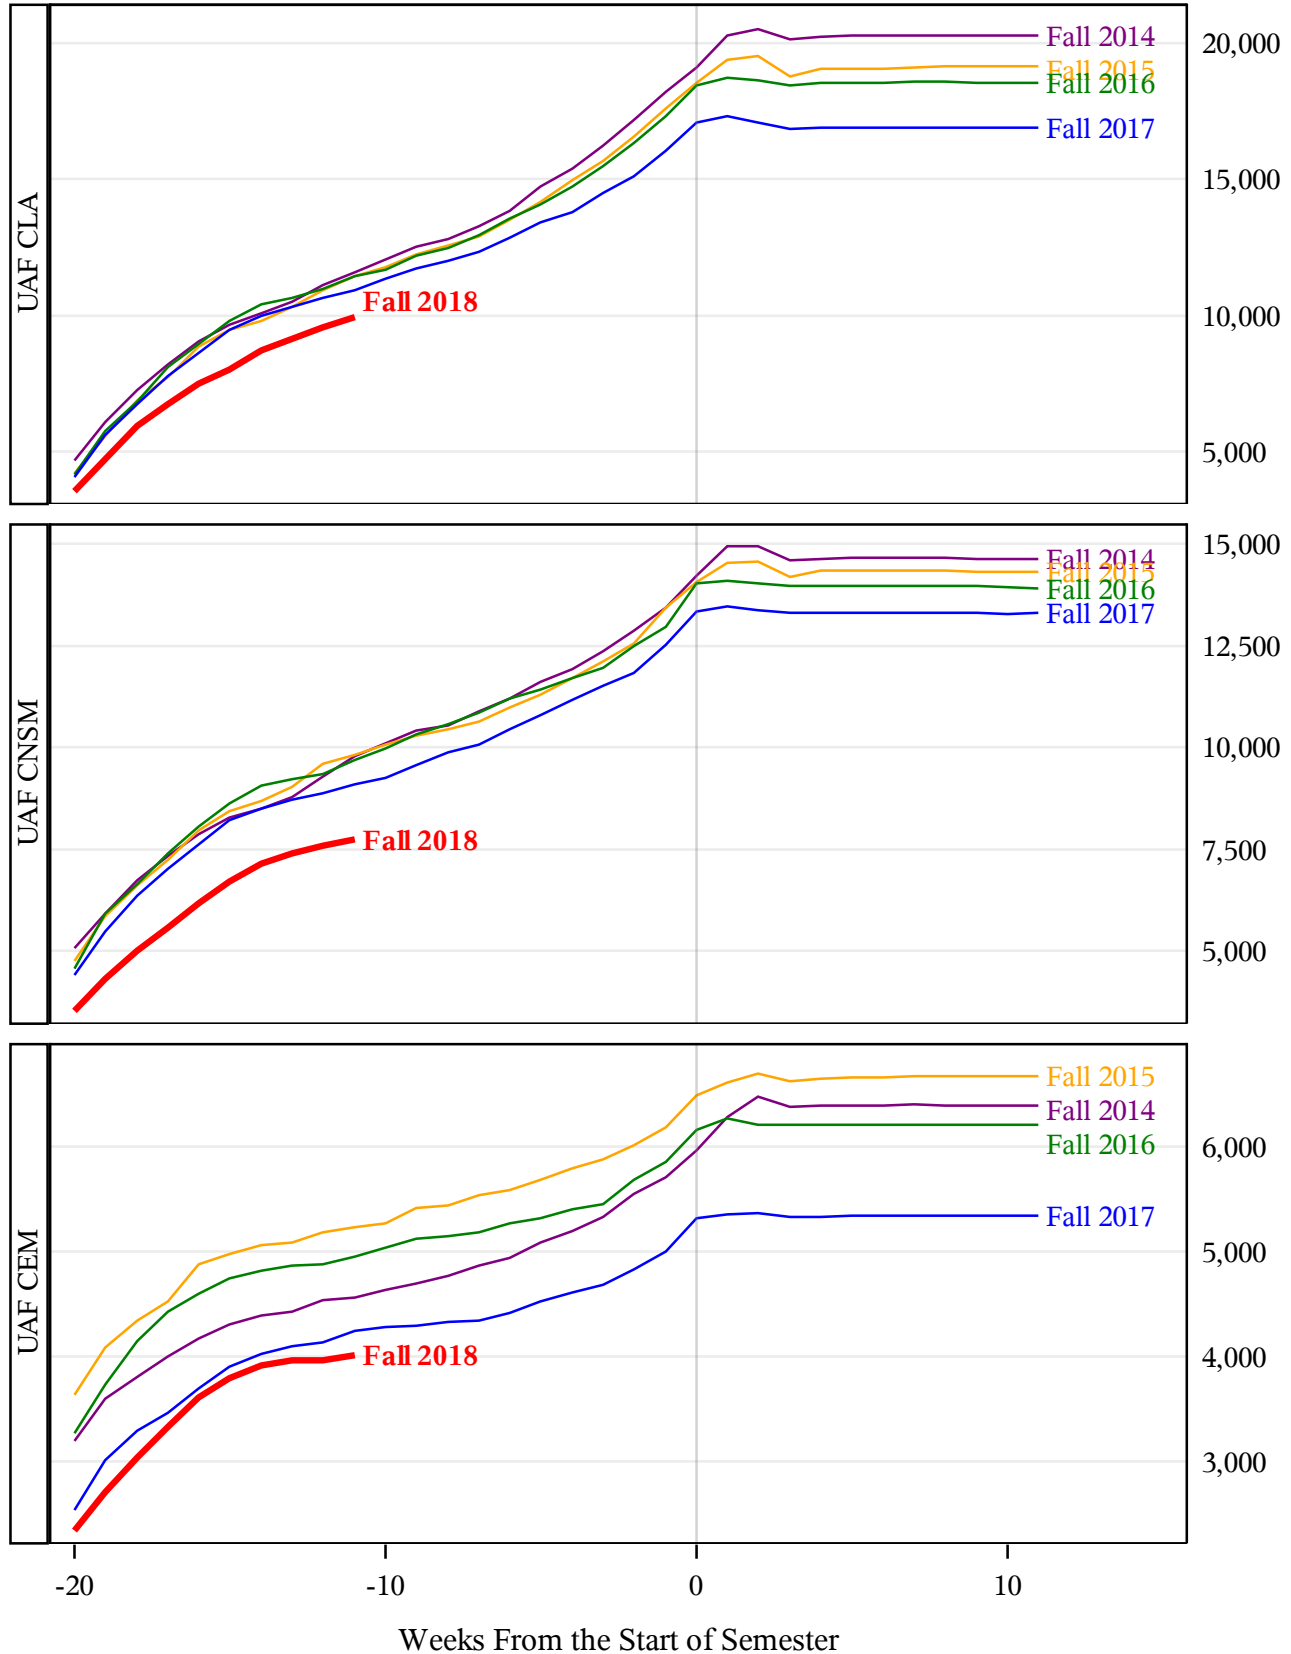

**University of Alaska Fairbanks - Early Semester Report
 Student Credit Hours Generated by Registration Week
 Fall 2014 - Fall 2018**

**University of Alaska Fairbanks - Early Semester Report
 Student Credit Hours Generated by Registration Week
 Fall 2014 - Fall 2018**