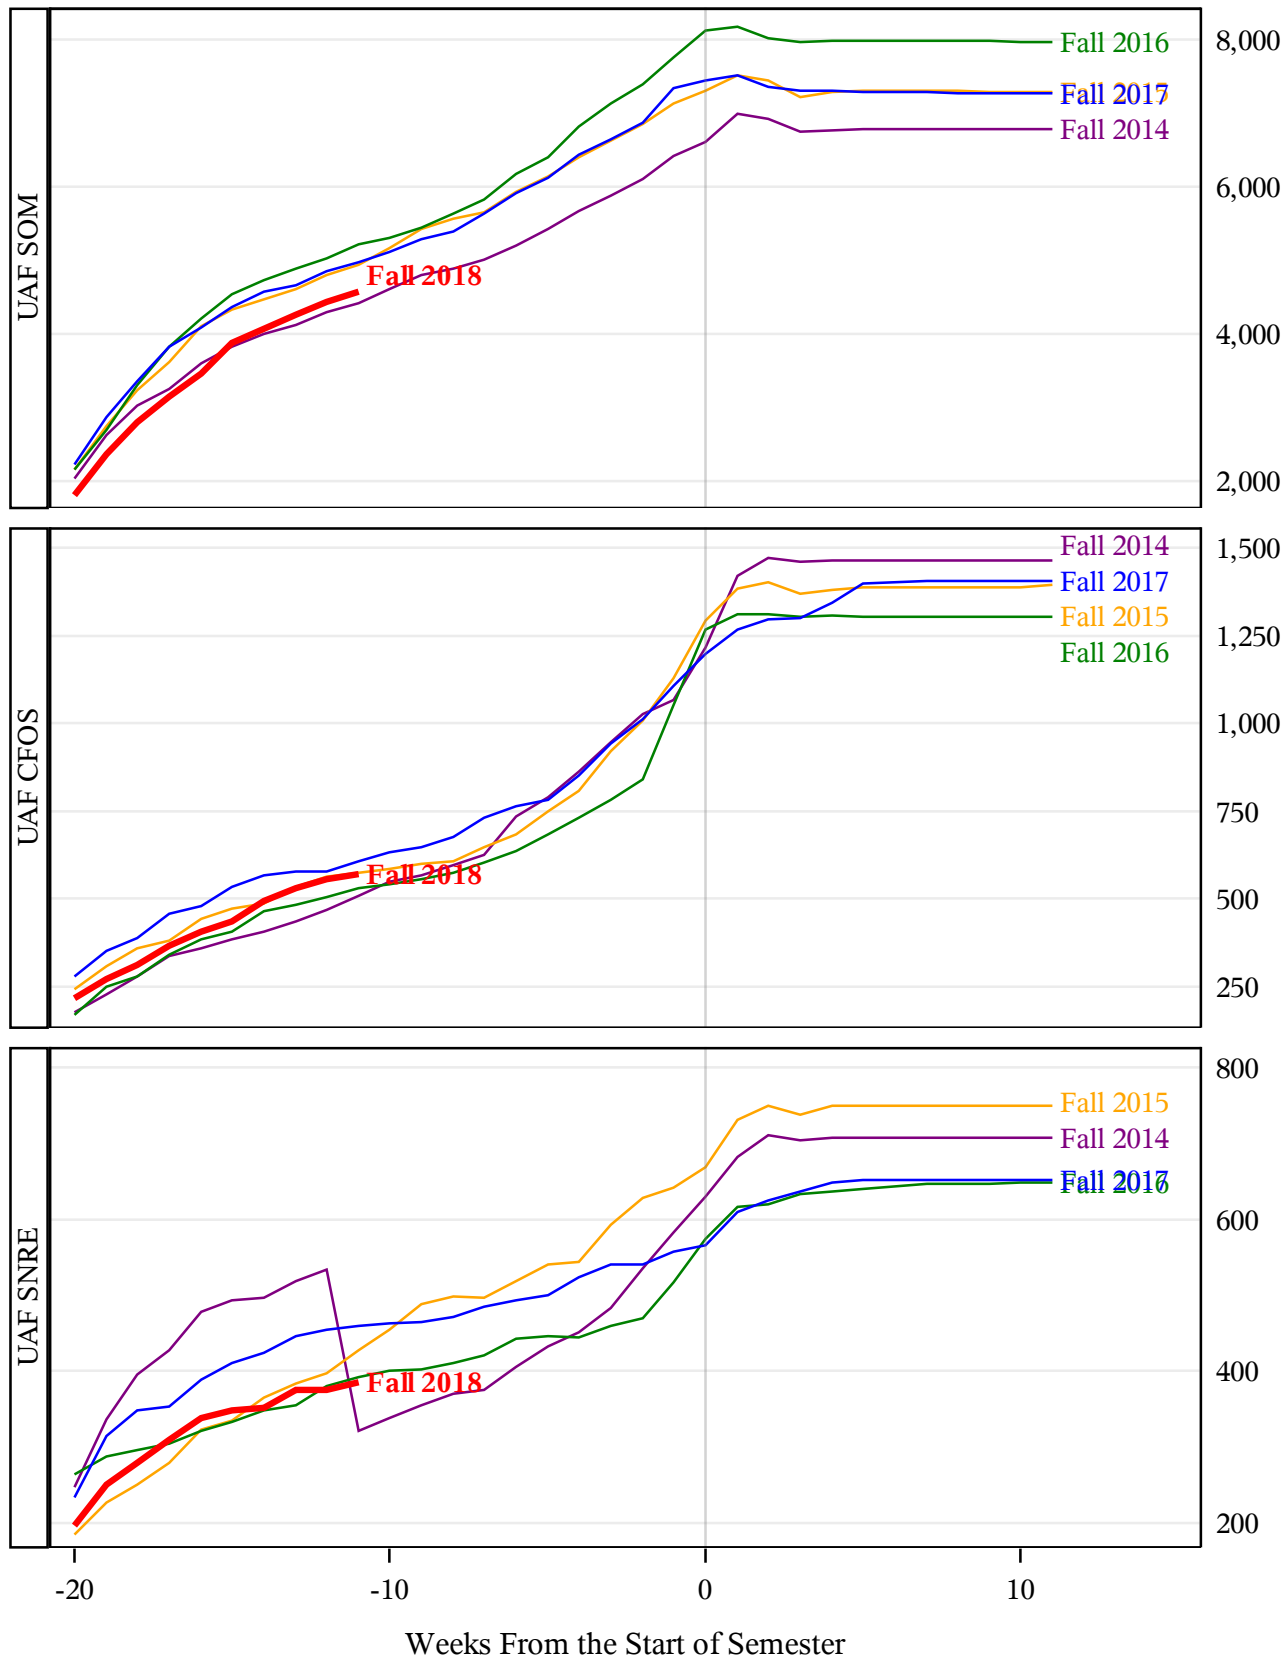

**University of Alaska Fairbanks - Early Semester Report
Student Credit Hours Generated by Registration Week
Fall 2014 - Fall 2018**