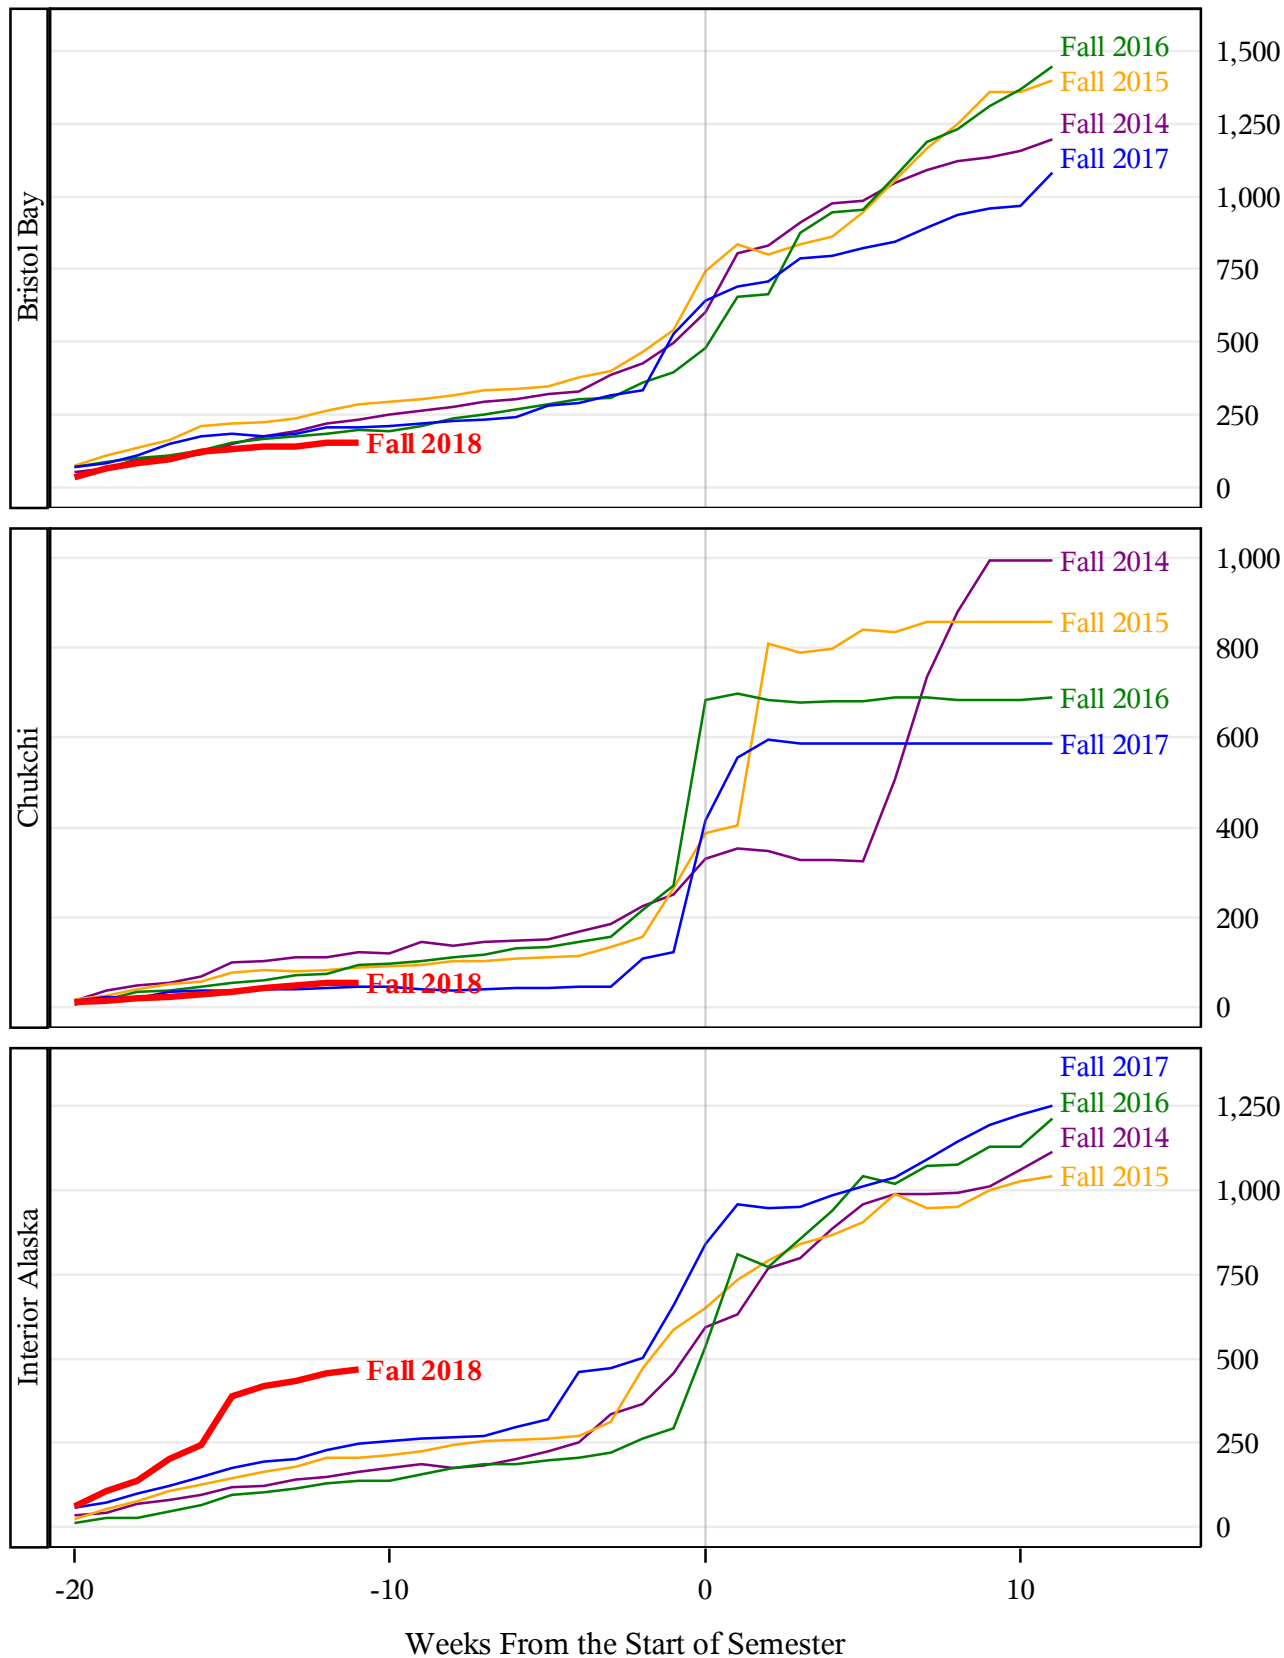

**University of Alaska Fairbanks - Early Semester Report
 Student Credit Hours Generated by Registration Week
 Fall 2014 - Fall 2018**

**University of Alaska Fairbanks - Early Semester Report
 Student Credit Hours Generated by Registration Week
 Fall 2014 - Fall 2018**