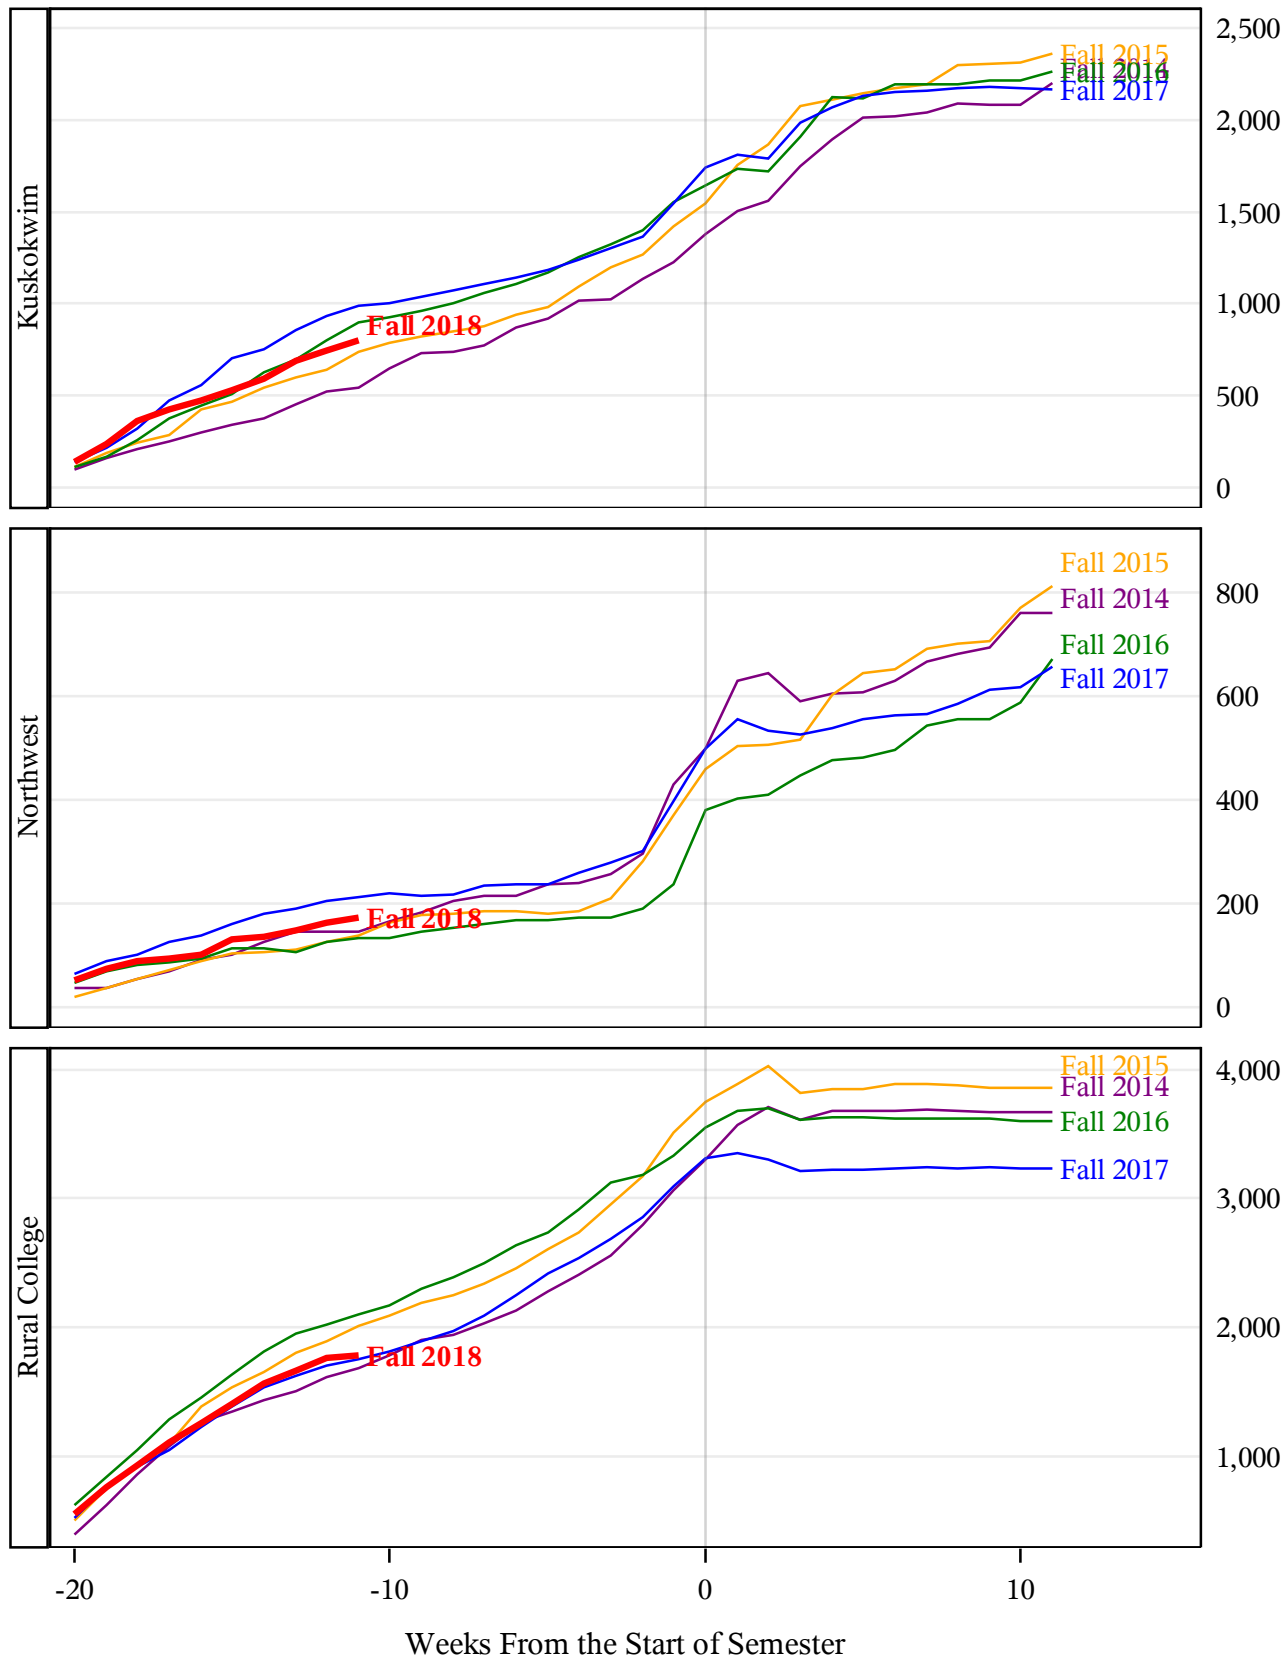

**University of Alaska Fairbanks - Early Semester Report
 Student Credit Hours Generated by Registration Week
 Fall 2014 - Fall 2018**

**University of Alaska Fairbanks - Early Semester Report
 Student Credit Hours Generated by Registration Week
 Fall 2014 - Fall 2018**