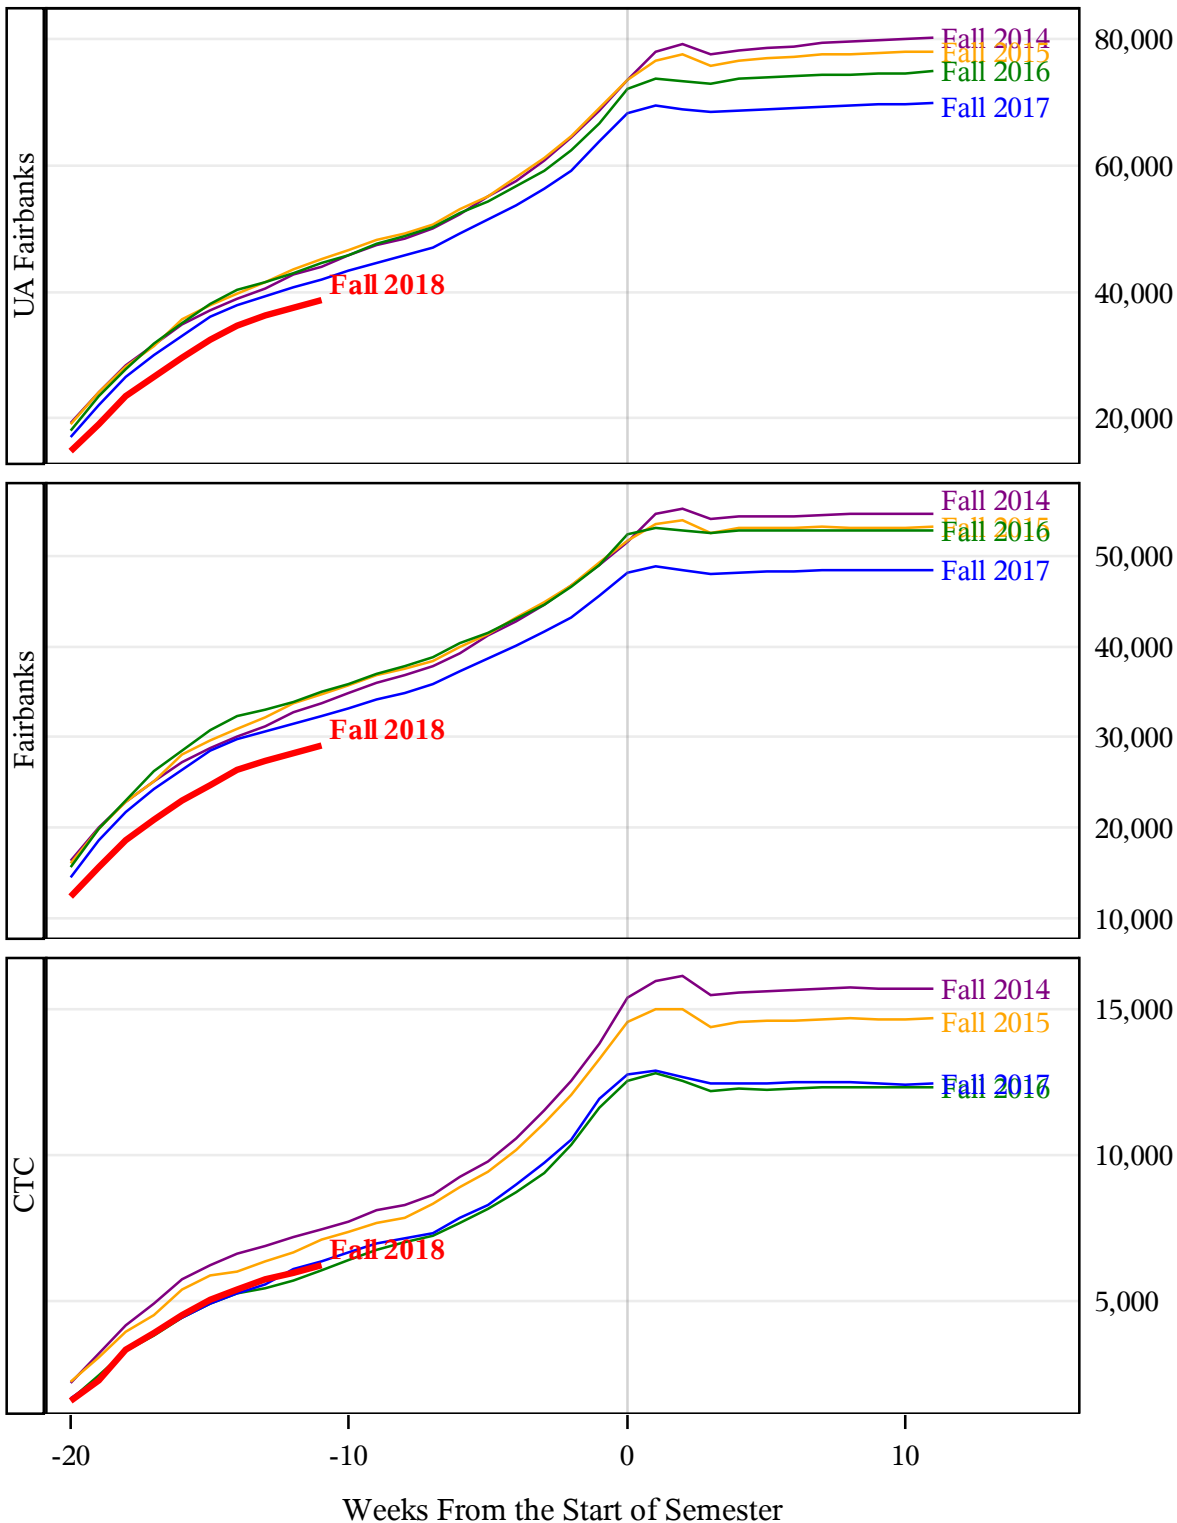

**University of Alaska Fairbanks - Early Semester Report
 Student Credit Hours Generated by Registration Week
 Fall 2014 - Fall 2018**

**University of Alaska Fairbanks - Early Semester Report
 Student Credit Hours Generated by Registration Week
 Fall 2014 - Fall 2018**