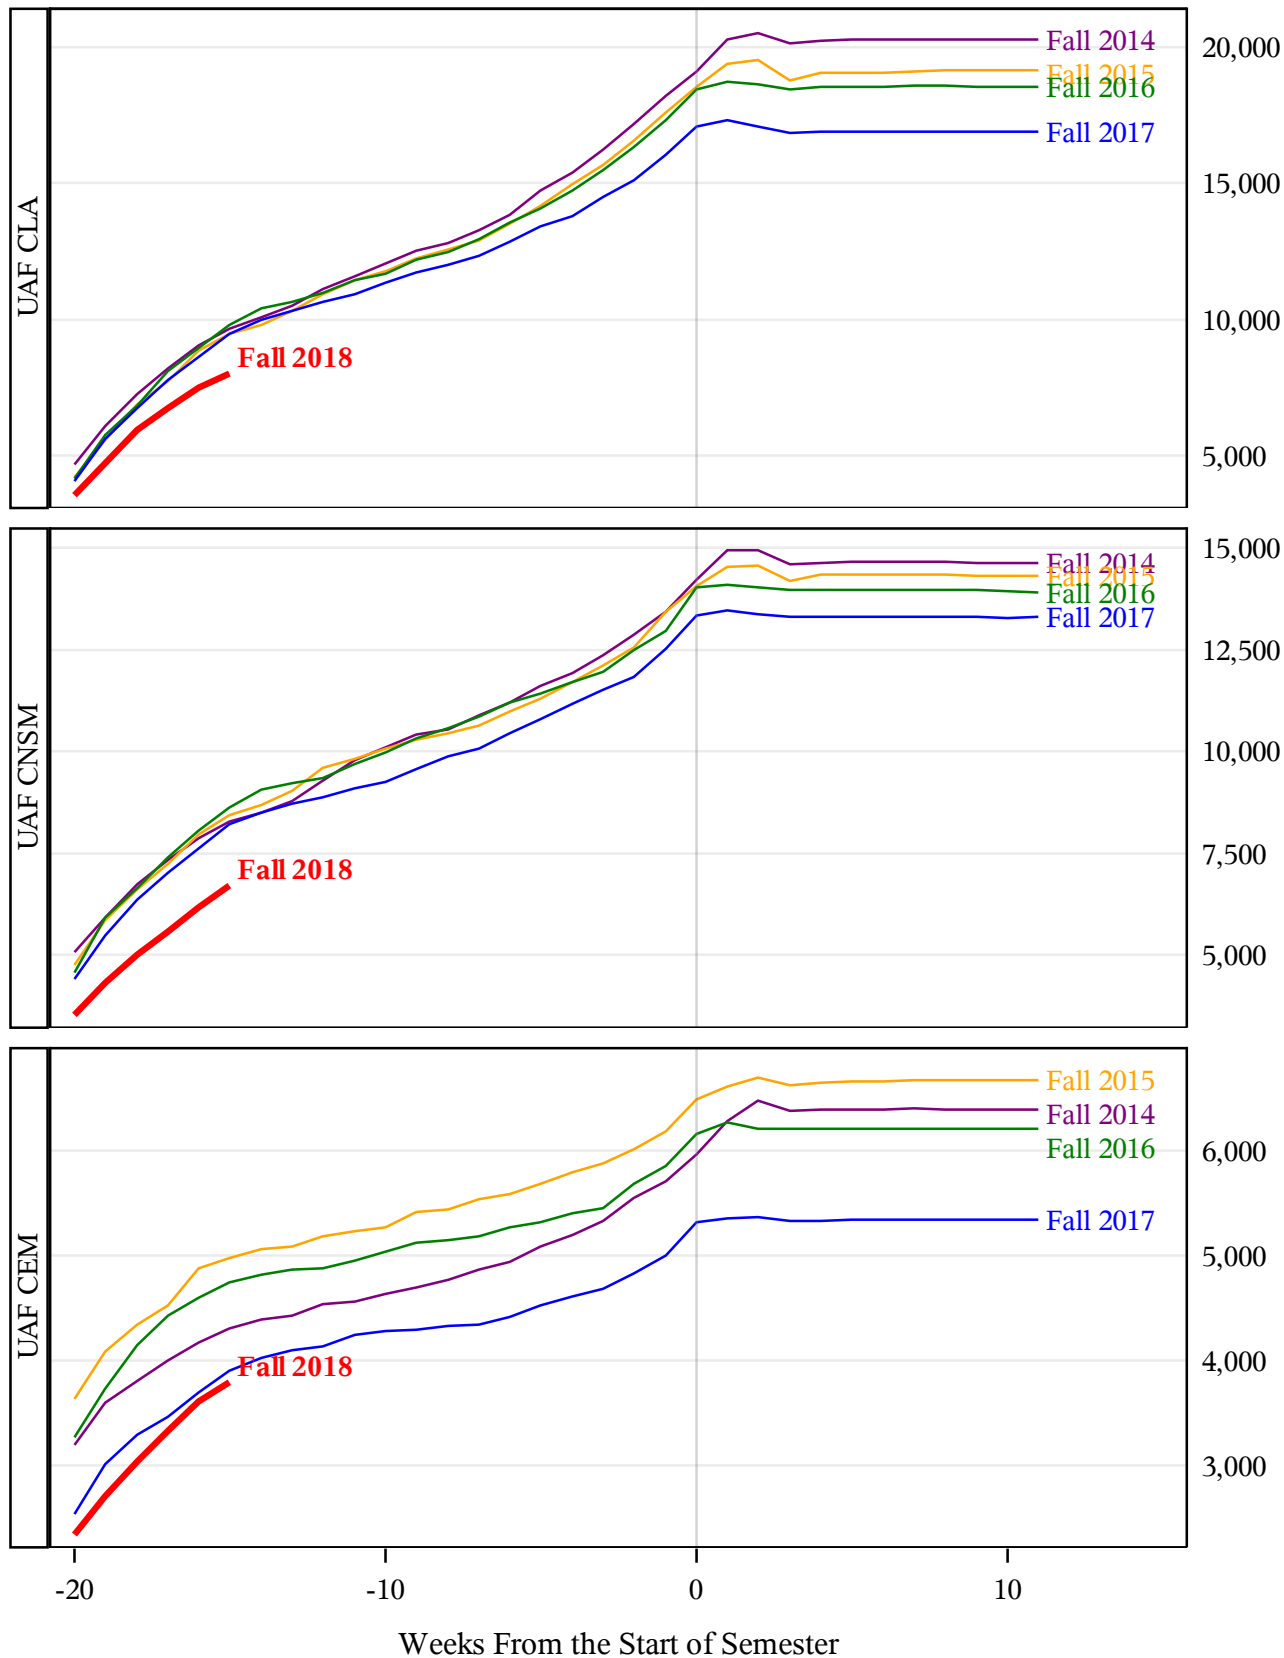

**University of Alaska Fairbanks - Early Semester Report  
 Student Credit Hours Generated by Registration Week  
 Fall 2014 - Fall 2018**

**University of Alaska Fairbanks - Early Semester Report  
 Student Credit Hours Generated by Registration Week  
 Fall 2014 - Fall 2018**