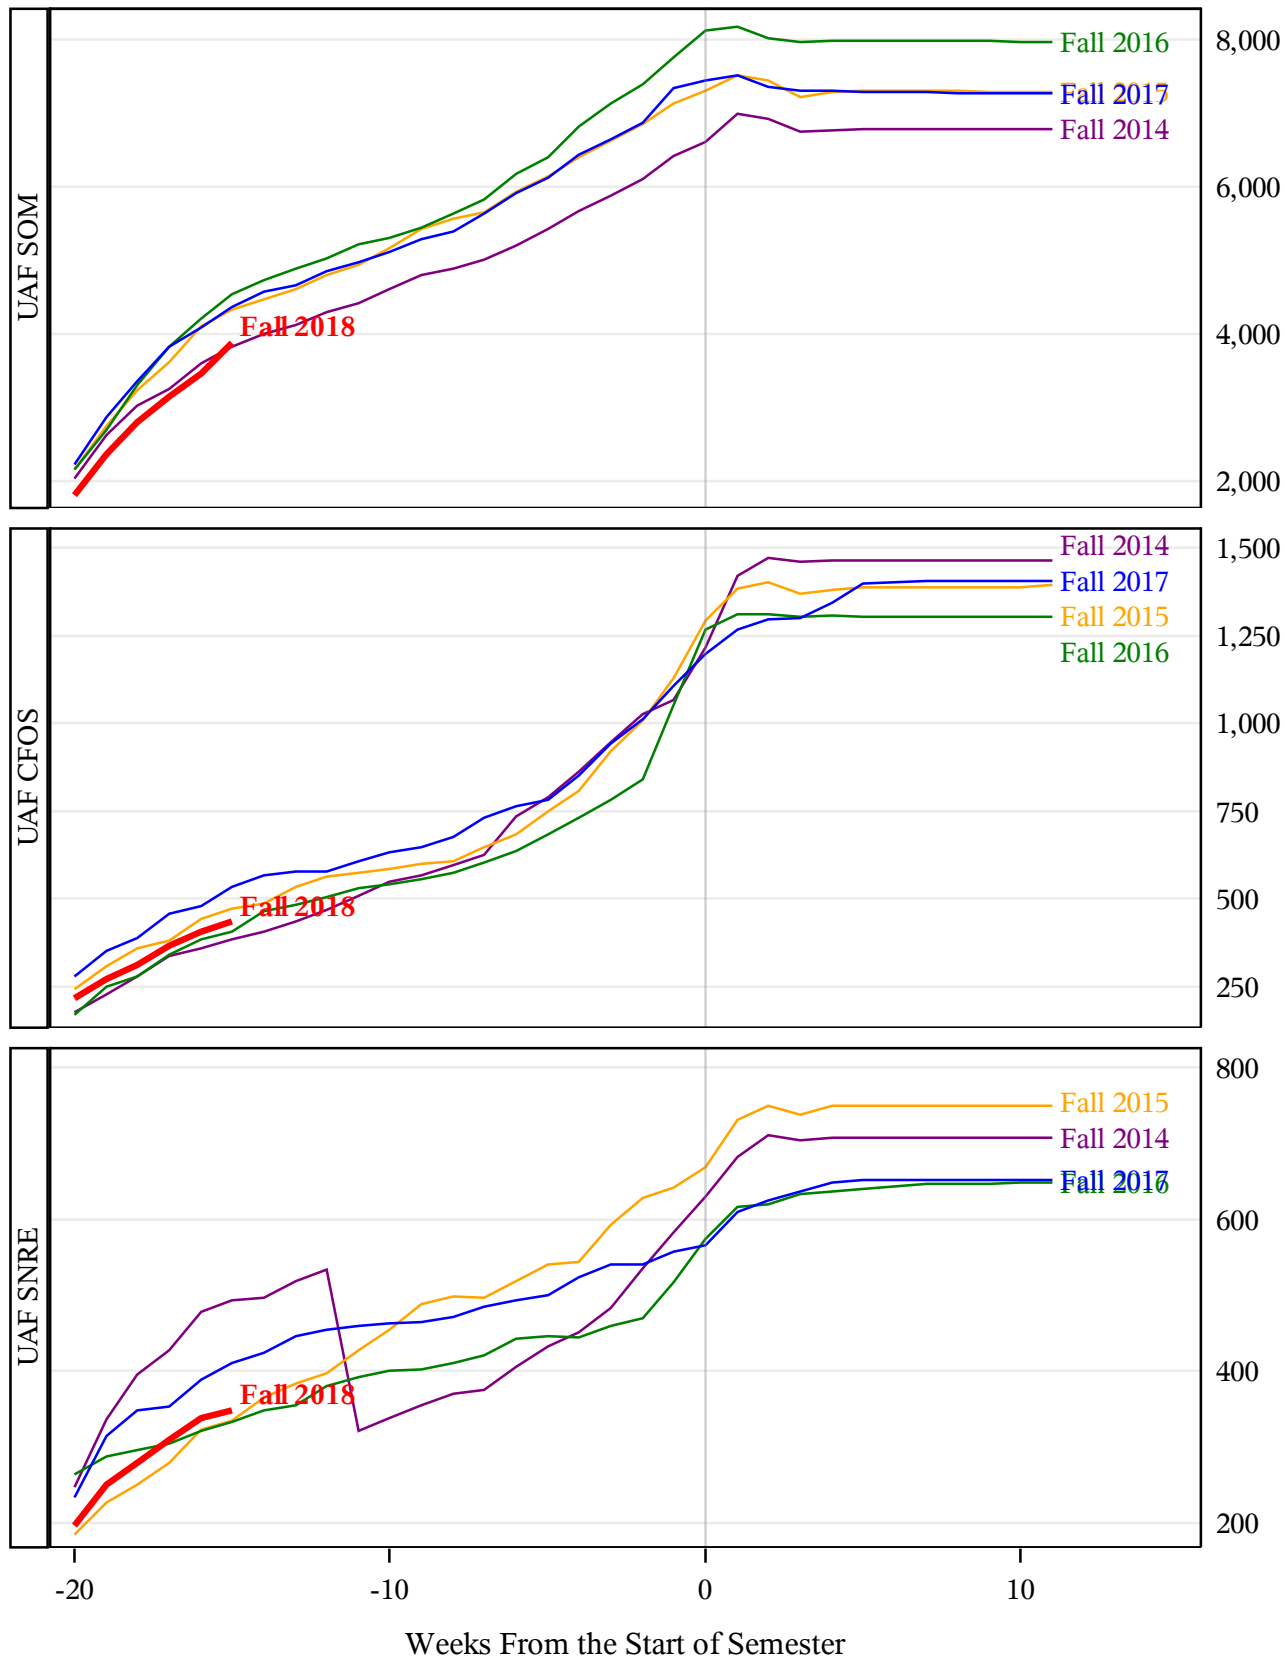

**University of Alaska Fairbanks - Early Semester Report
Student Credit Hours Generated by Registration Week
Fall 2014 - Fall 2018**