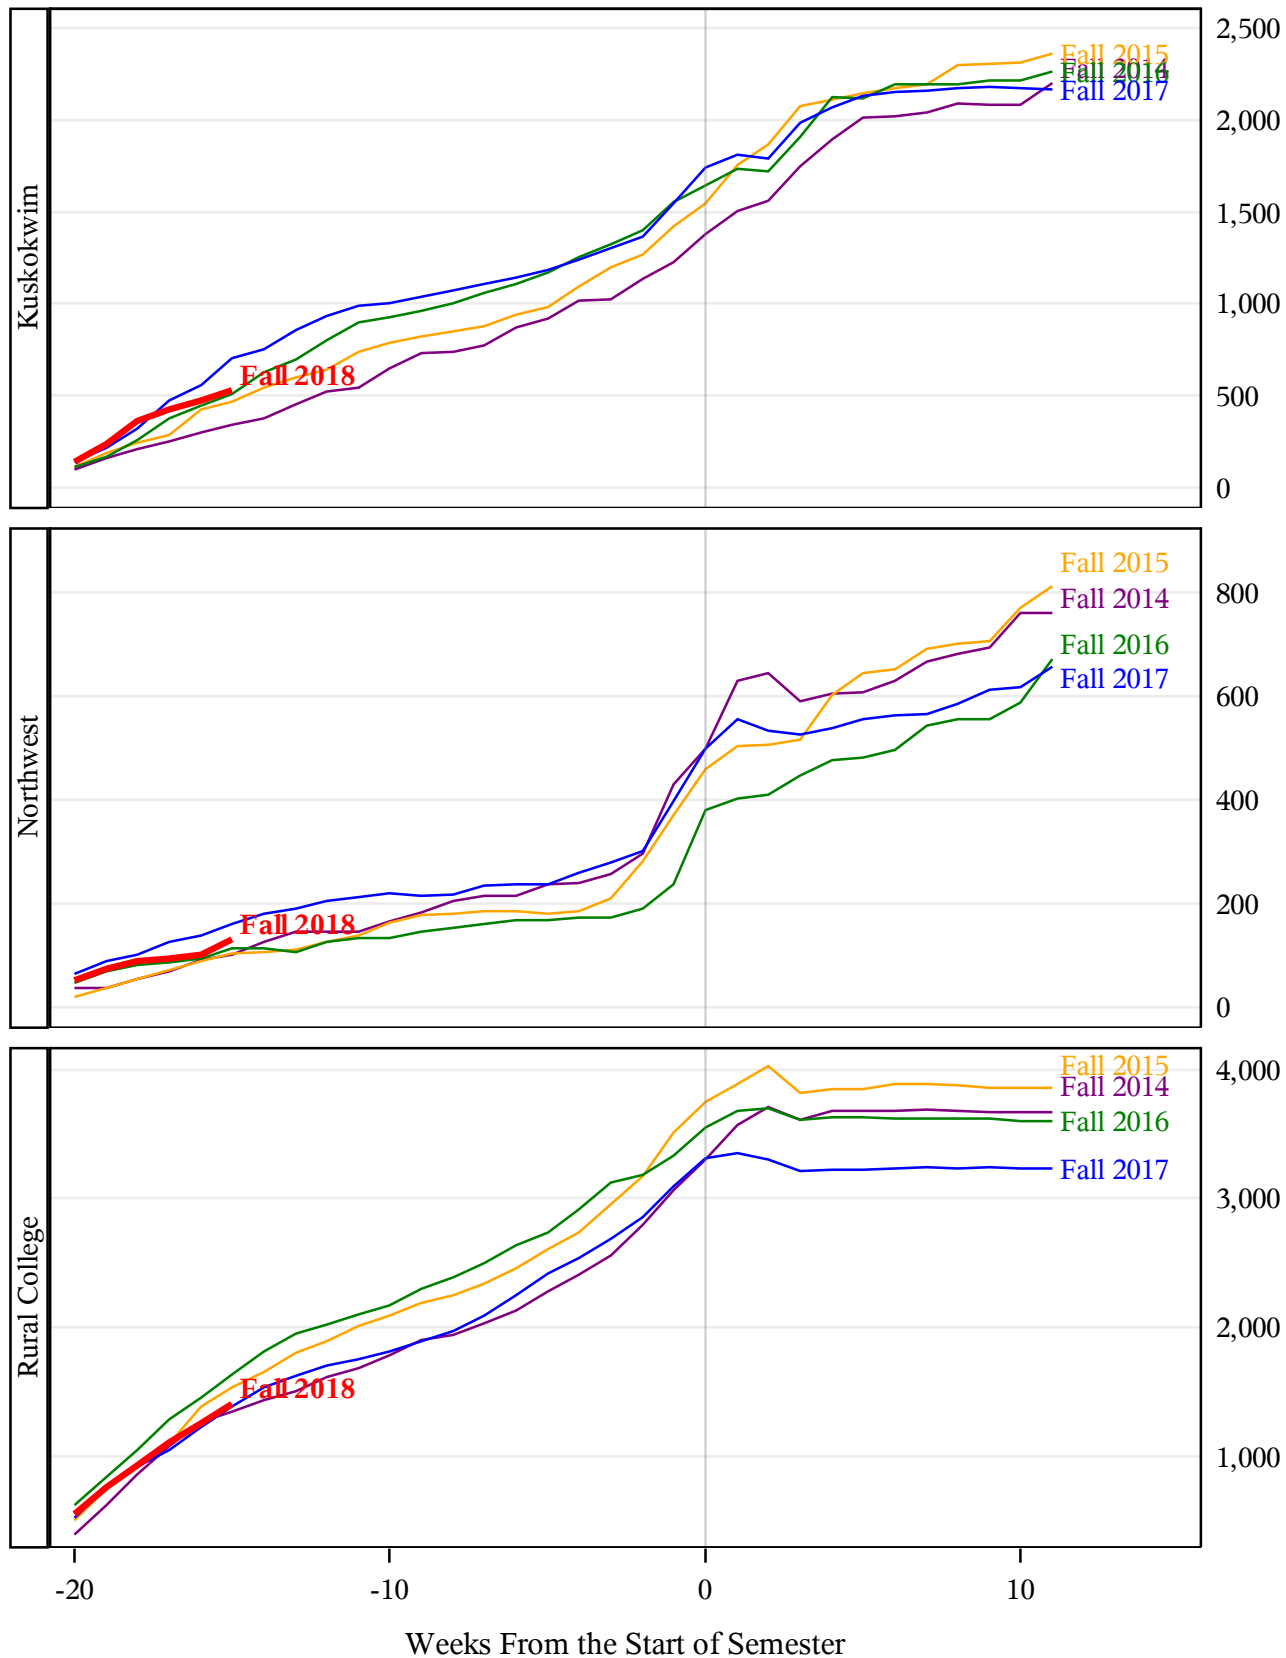

**University of Alaska Fairbanks - Early Semester Report  
 Student Credit Hours Generated by Registration Week  
 Fall 2014 - Fall 2018**

**University of Alaska Fairbanks - Early Semester Report  
 Student Credit Hours Generated by Registration Week  
 Fall 2014 - Fall 2018**