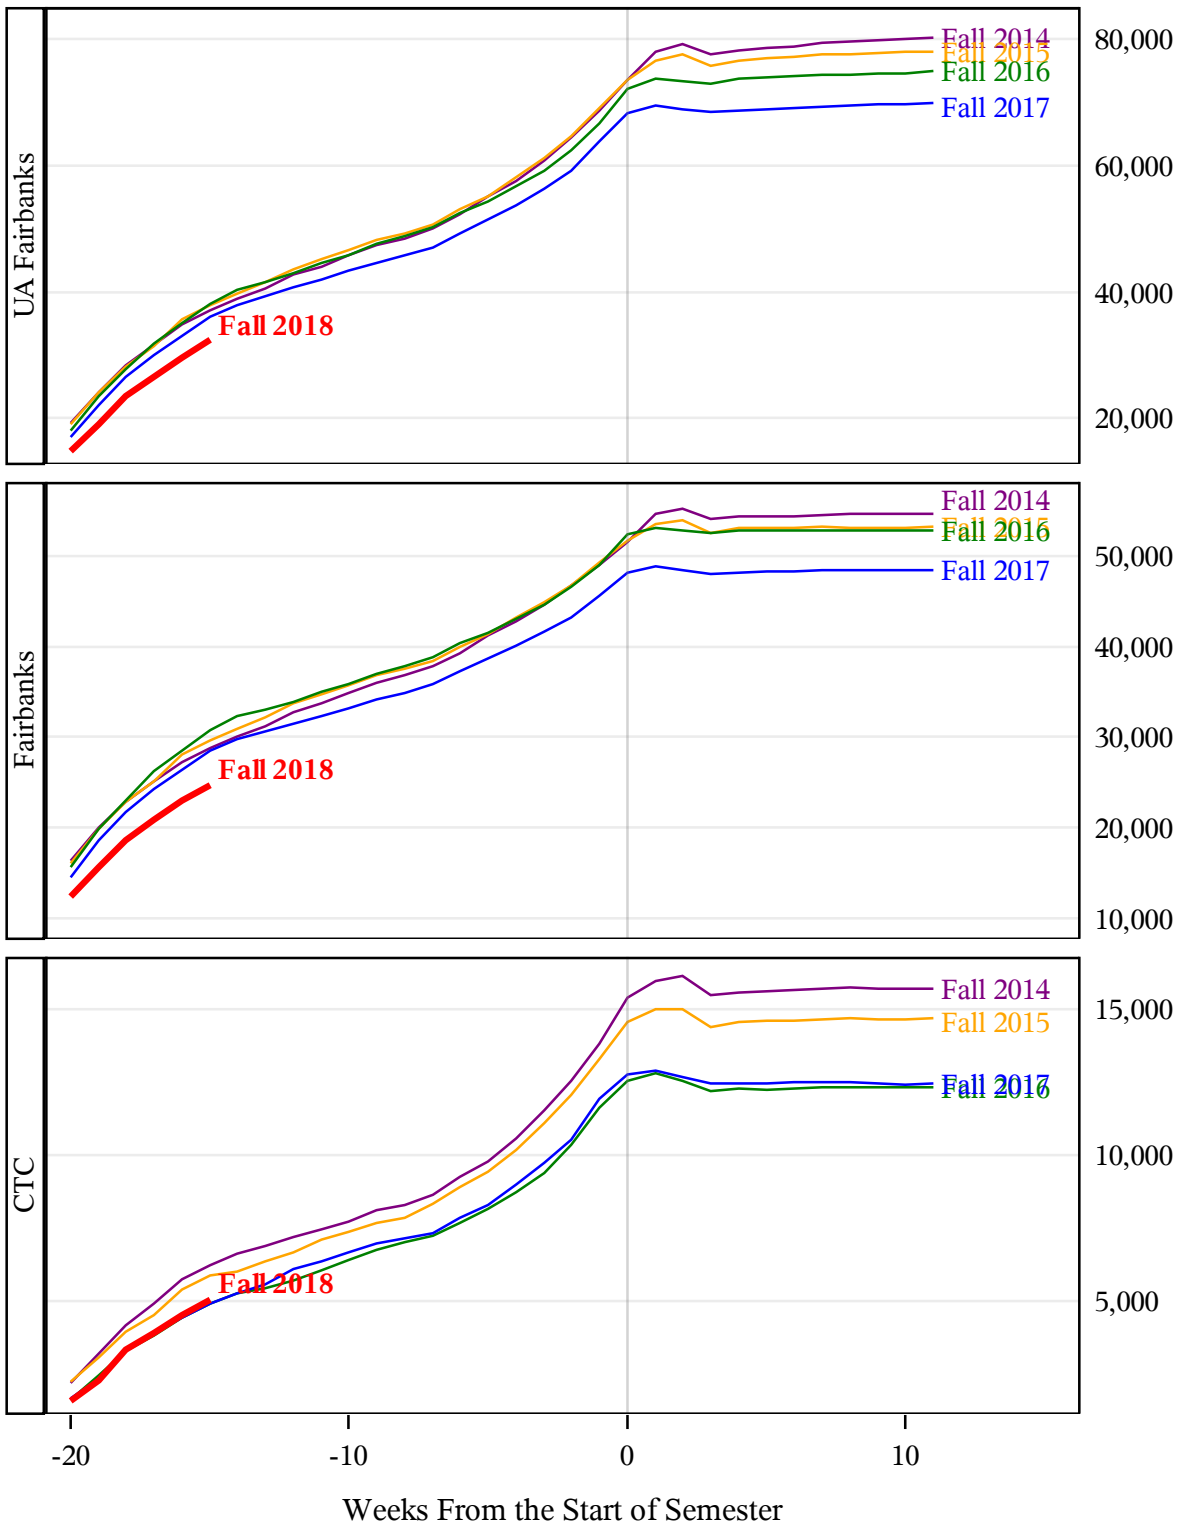

**University of Alaska Fairbanks - Early Semester Report  
 Student Credit Hours Generated by Registration Week  
 Fall 2014 - Fall 2018**

**University of Alaska Fairbanks - Early Semester Report  
 Student Credit Hours Generated by Registration Week  
 Fall 2014 - Fall 2018**