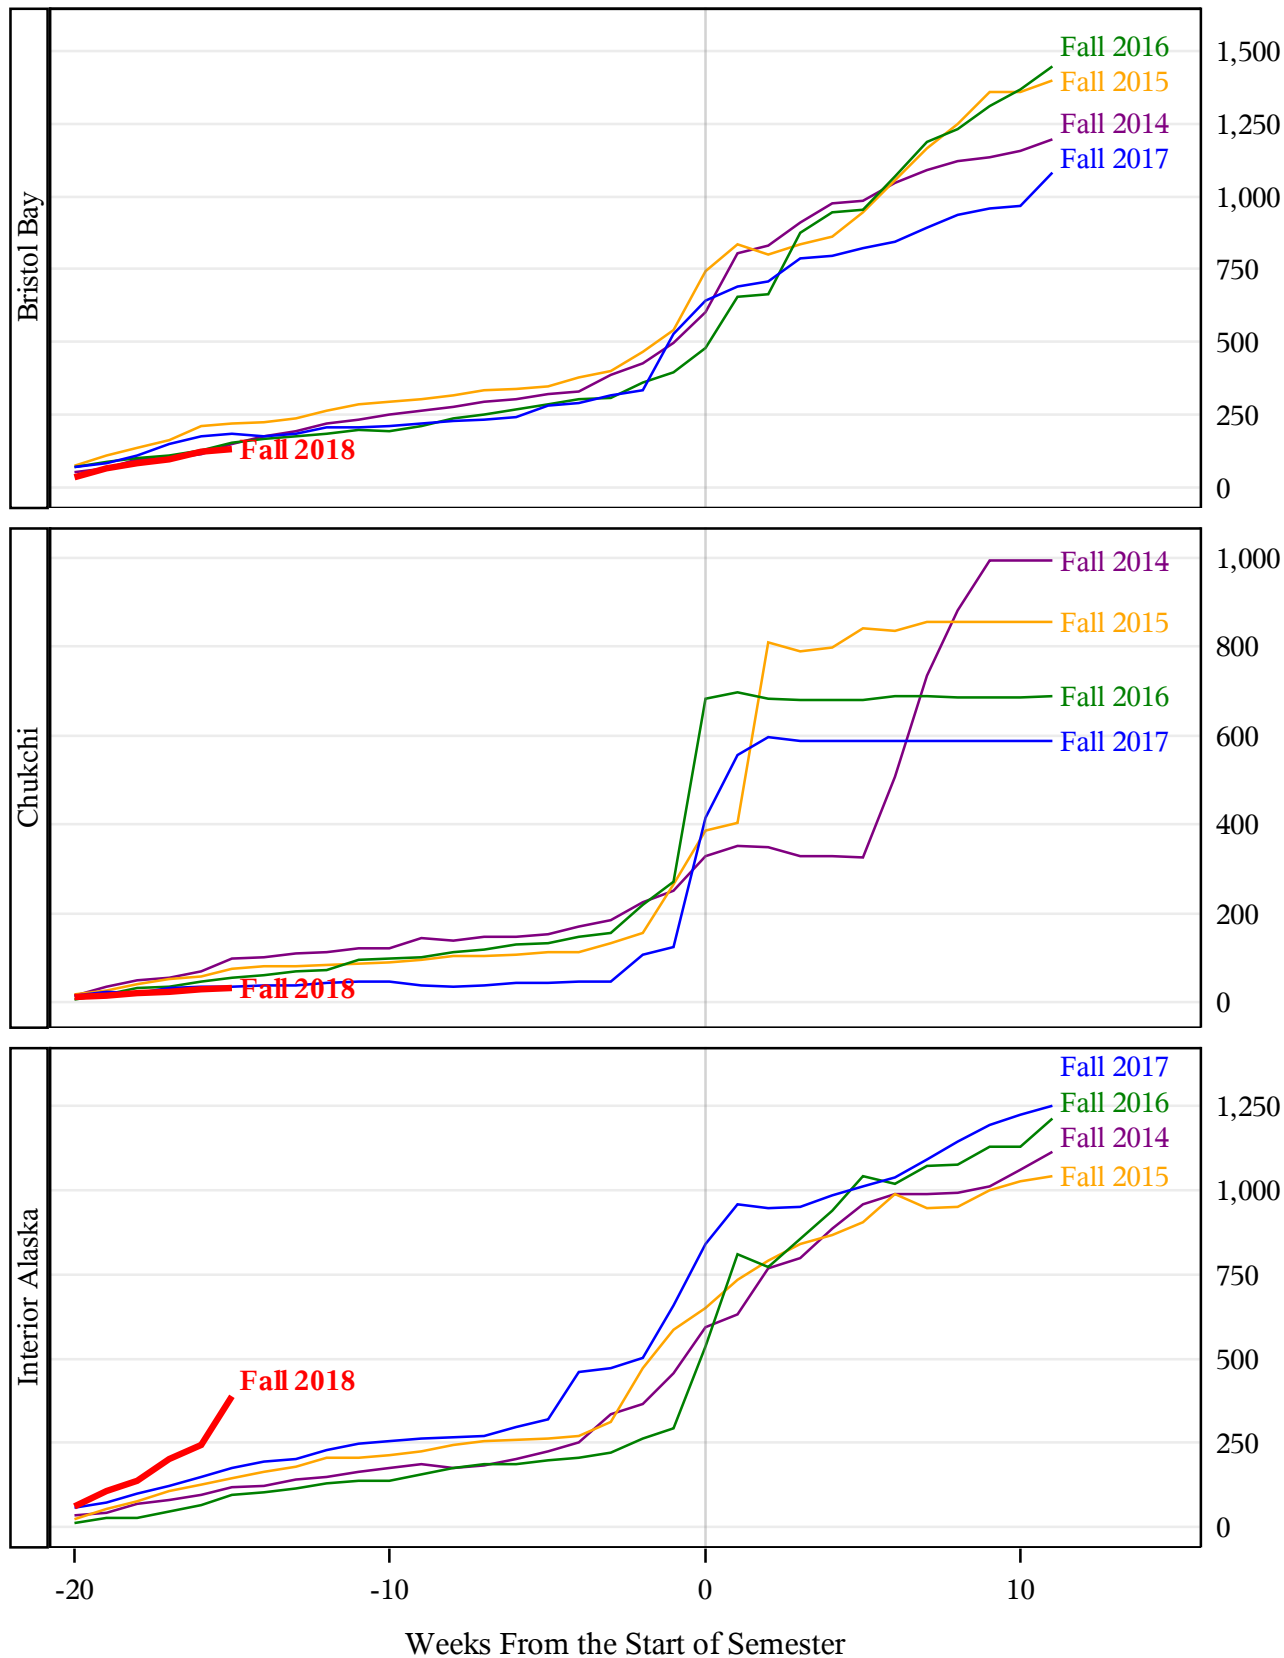

**University of Alaska Fairbanks - Early Semester Report  
 Student Credit Hours Generated by Registration Week  
 Fall 2014 - Fall 2018**

**University of Alaska Fairbanks - Early Semester Report  
 Student Credit Hours Generated by Registration Week  
 Fall 2014 - Fall 2018**