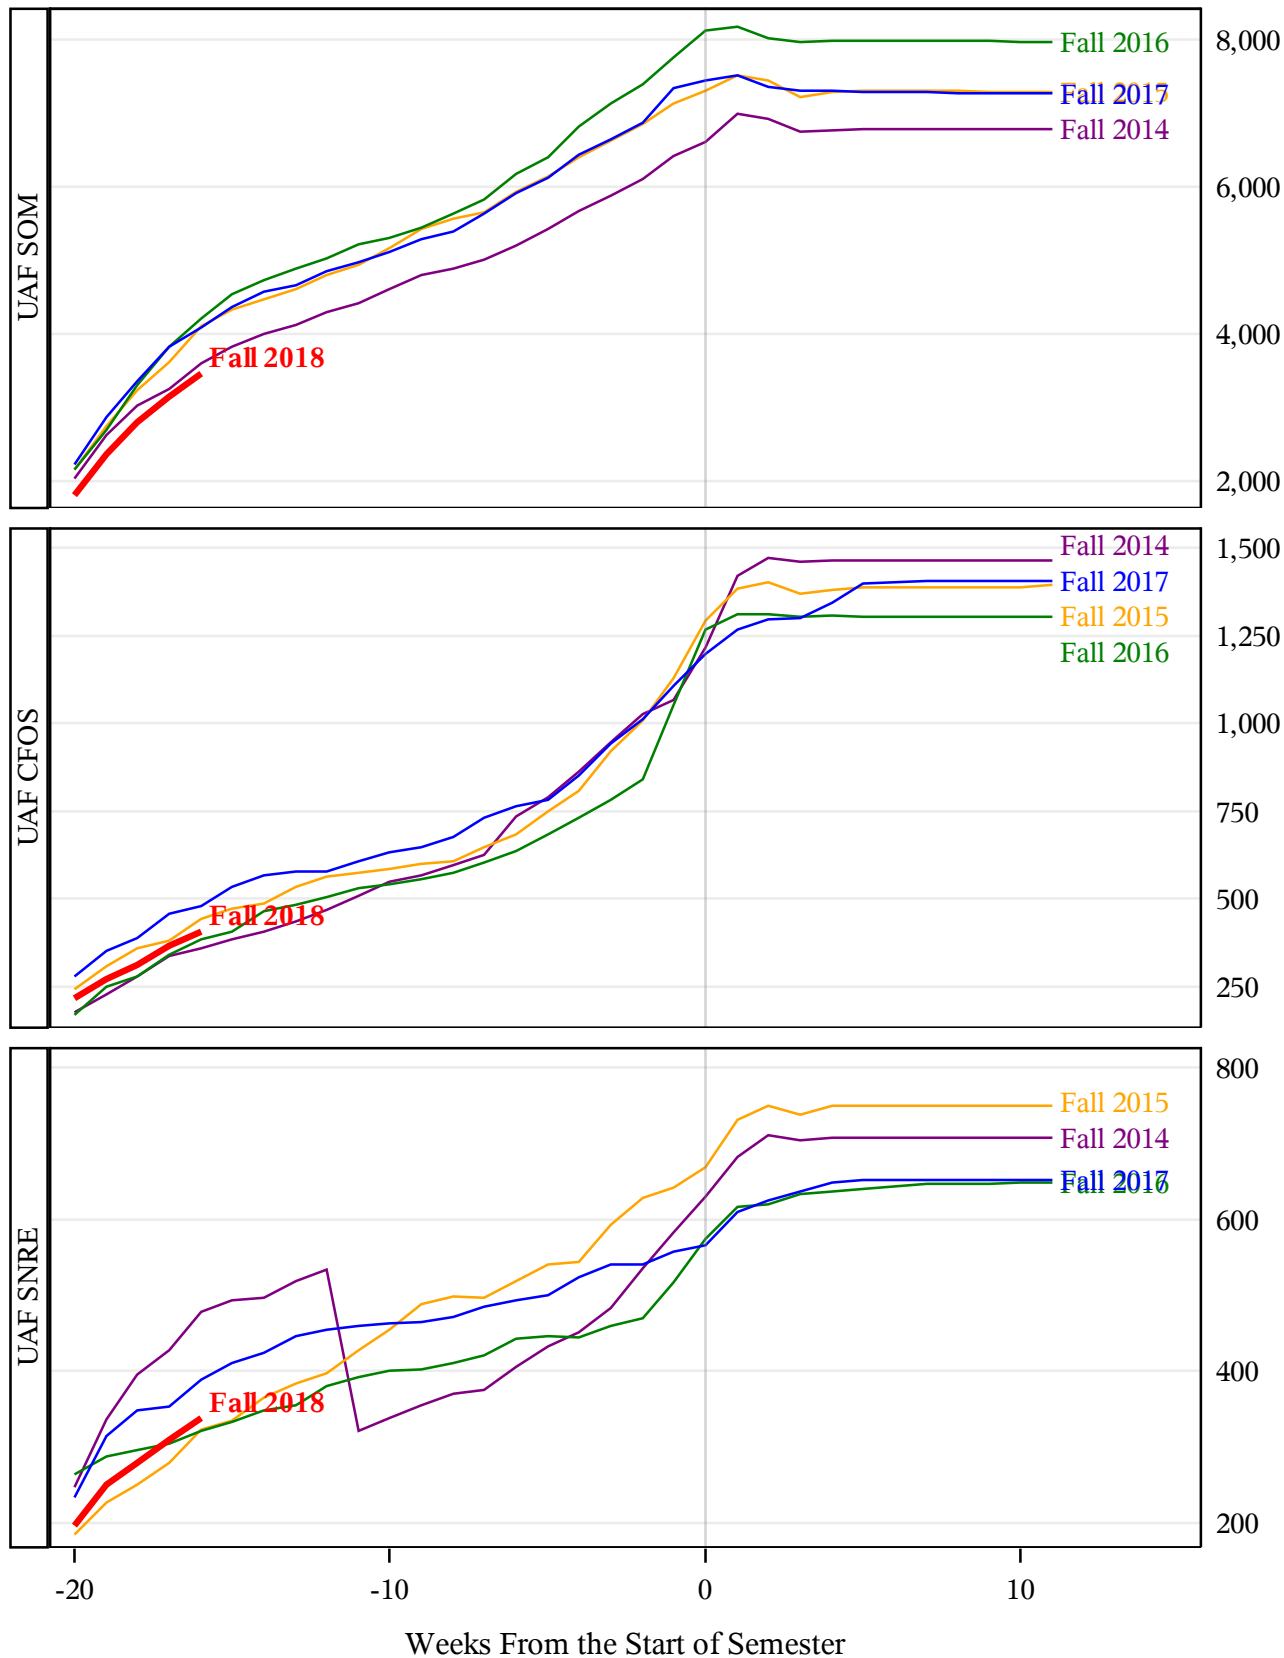

*University of Alaska Fairbanks - Early Semester Report
Student Credit Hours Generated by Registration Week
Fall 2014 - Fall 2018*