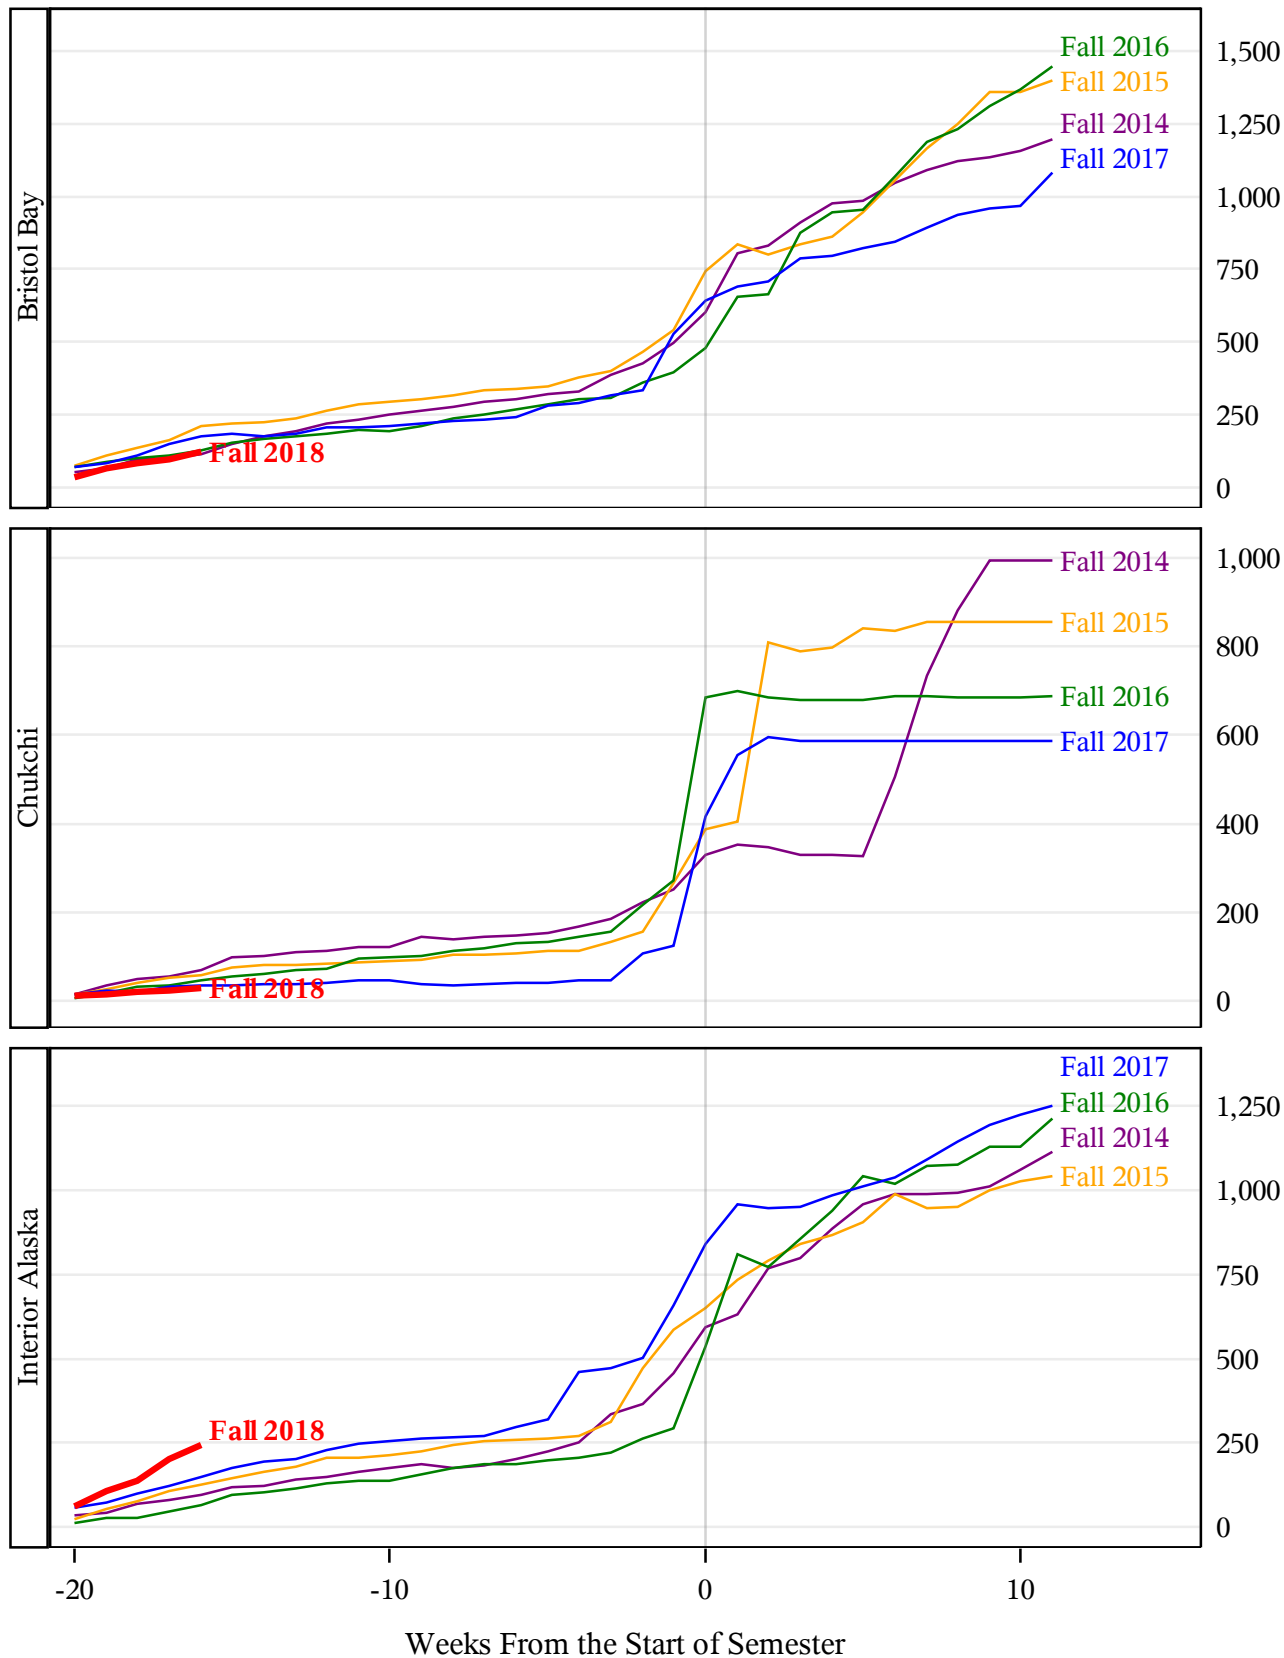

**University of Alaska Fairbanks - Early Semester Report  
 Student Credit Hours Generated by Registration Week  
 Fall 2014 - Fall 2018**

**University of Alaska Fairbanks - Early Semester Report  
 Student Credit Hours Generated by Registration Week  
 Fall 2014 - Fall 2018**