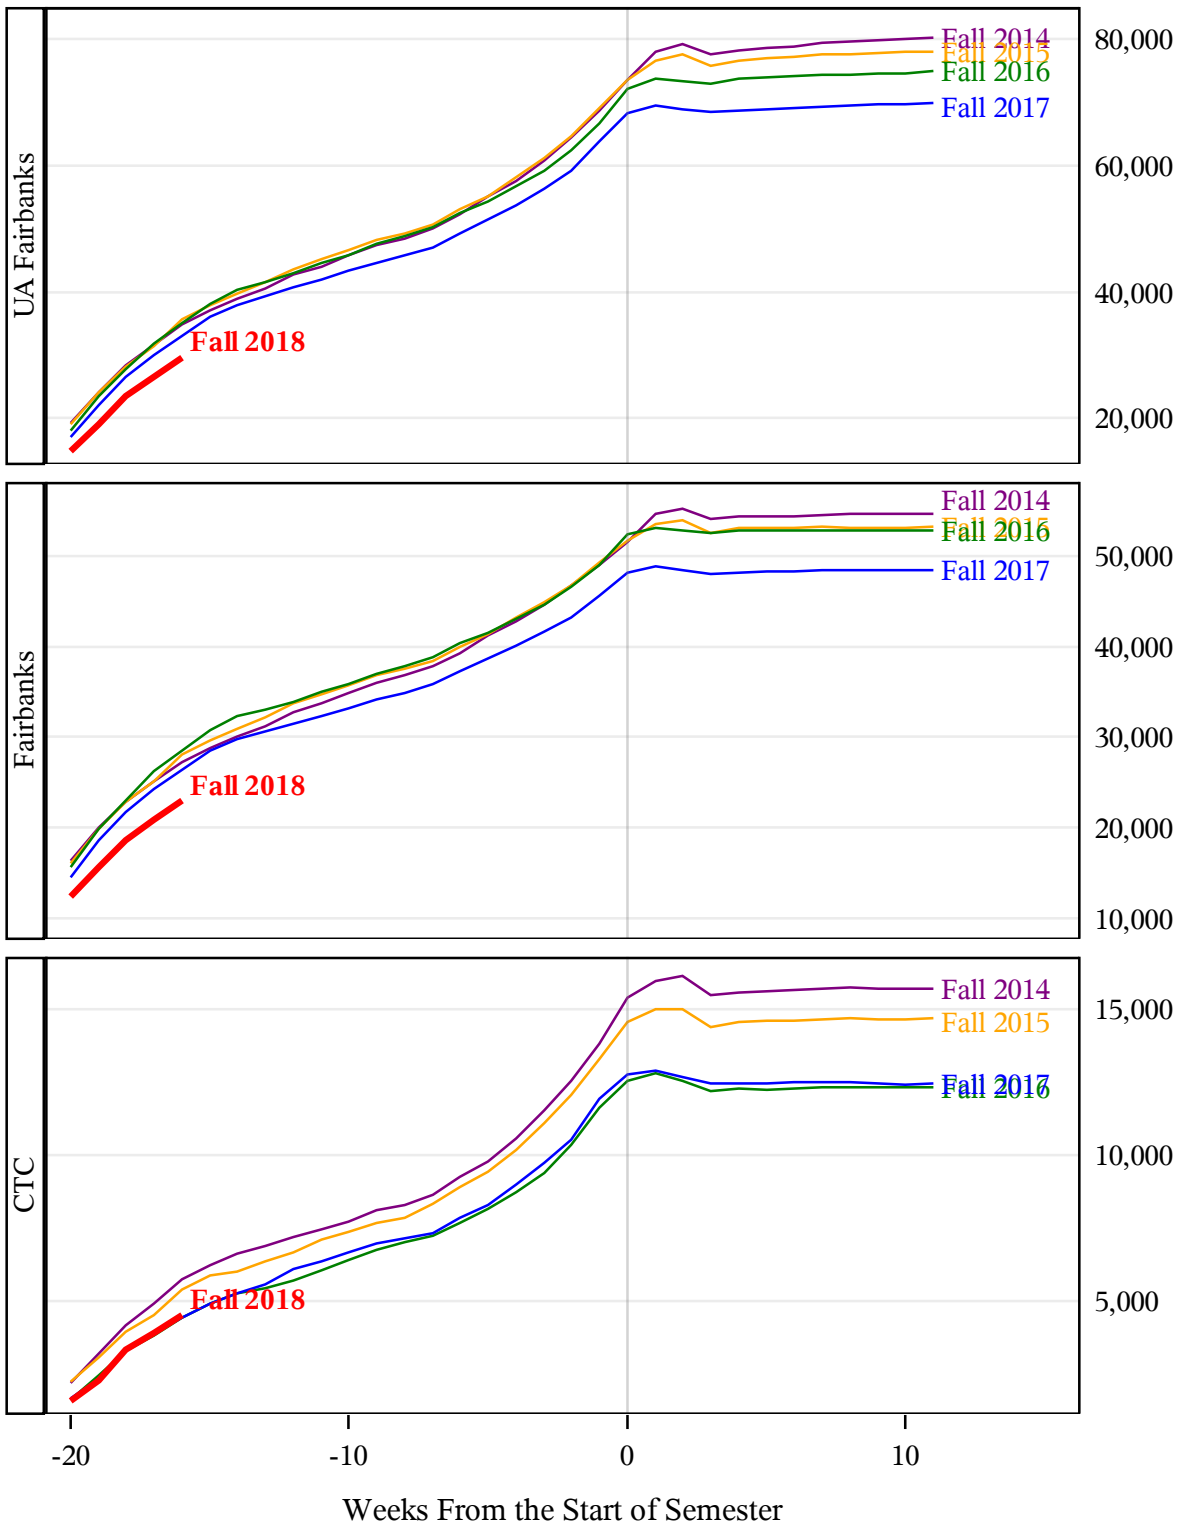

**University of Alaska Fairbanks - Early Semester Report  
 Student Credit Hours Generated by Registration Week  
 Fall 2014 - Fall 2018**

**University of Alaska Fairbanks - Early Semester Report  
 Student Credit Hours Generated by Registration Week  
 Fall 2014 - Fall 2018**