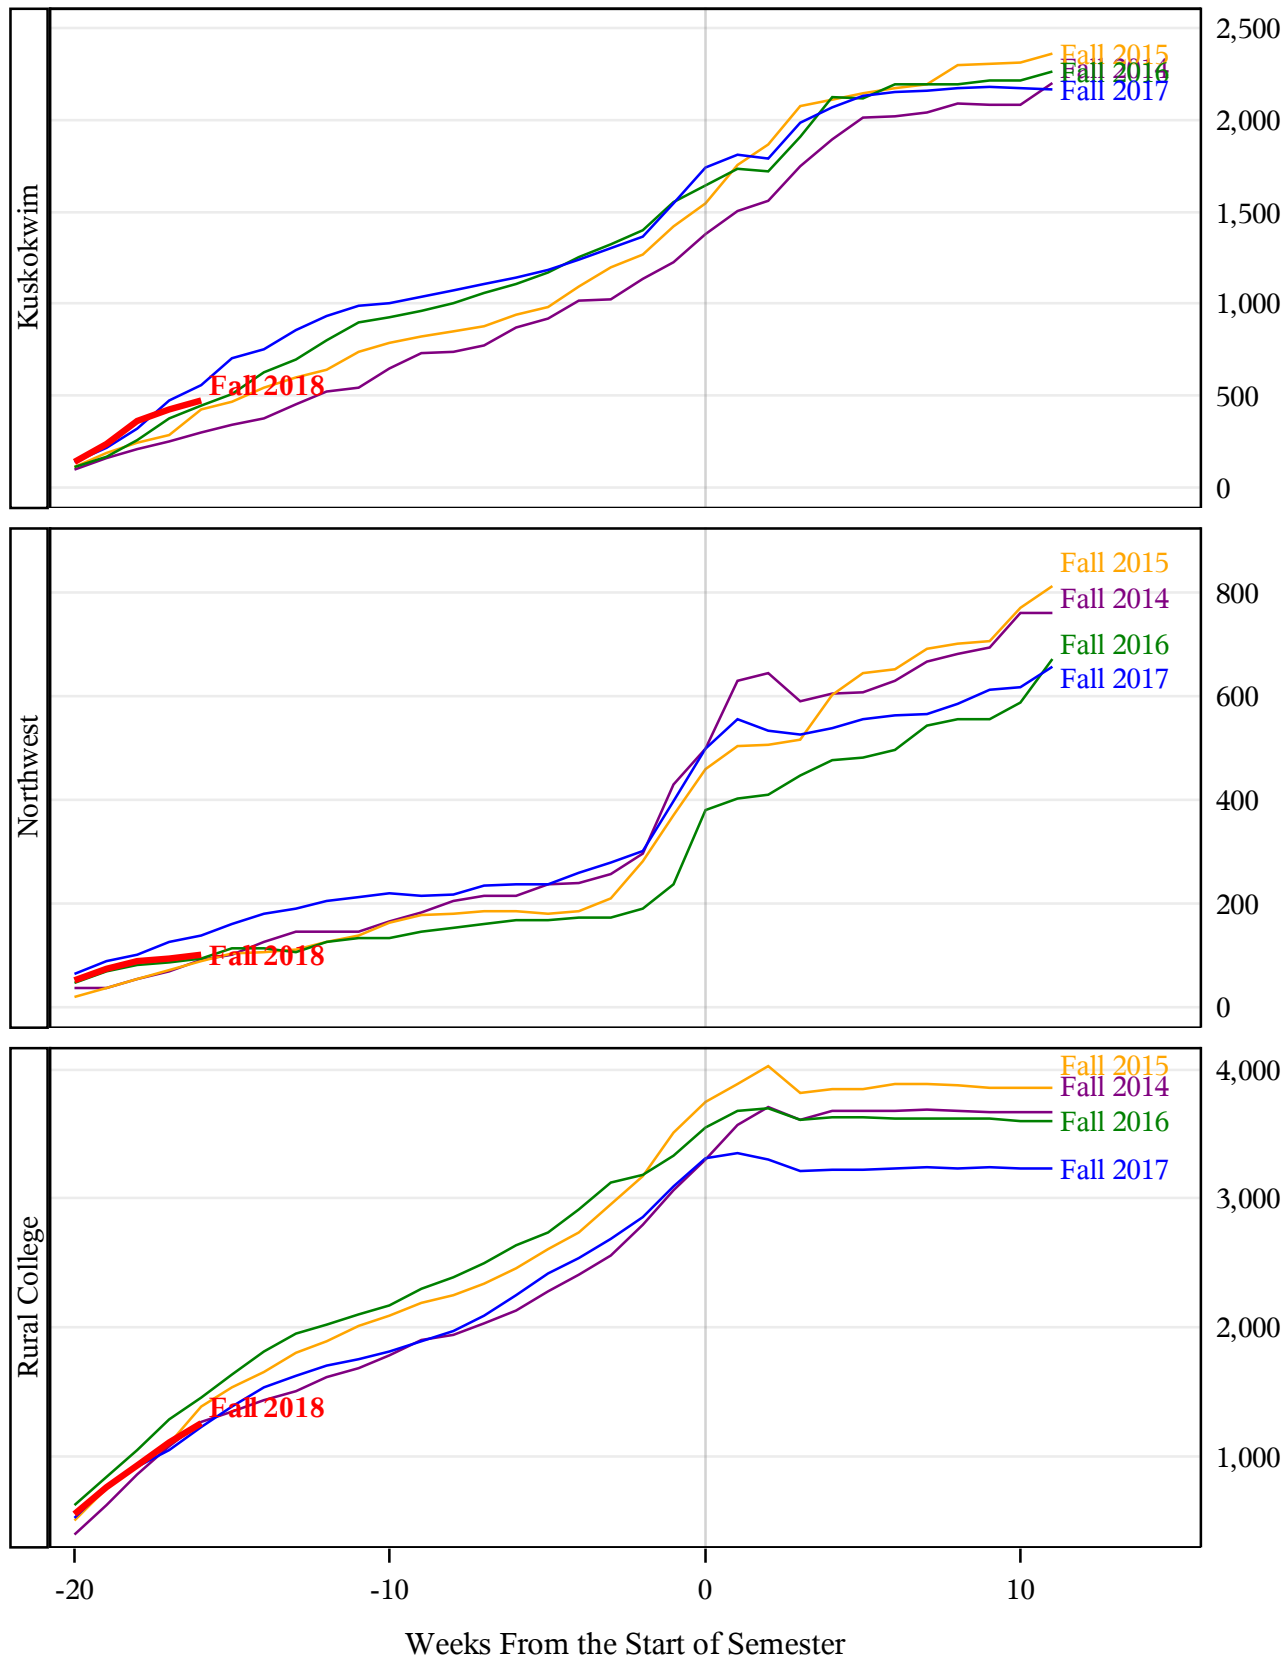

**University of Alaska Fairbanks - Early Semester Report  
 Student Credit Hours Generated by Registration Week  
 Fall 2014 - Fall 2018**

**University of Alaska Fairbanks - Early Semester Report  
 Student Credit Hours Generated by Registration Week  
 Fall 2014 - Fall 2018**