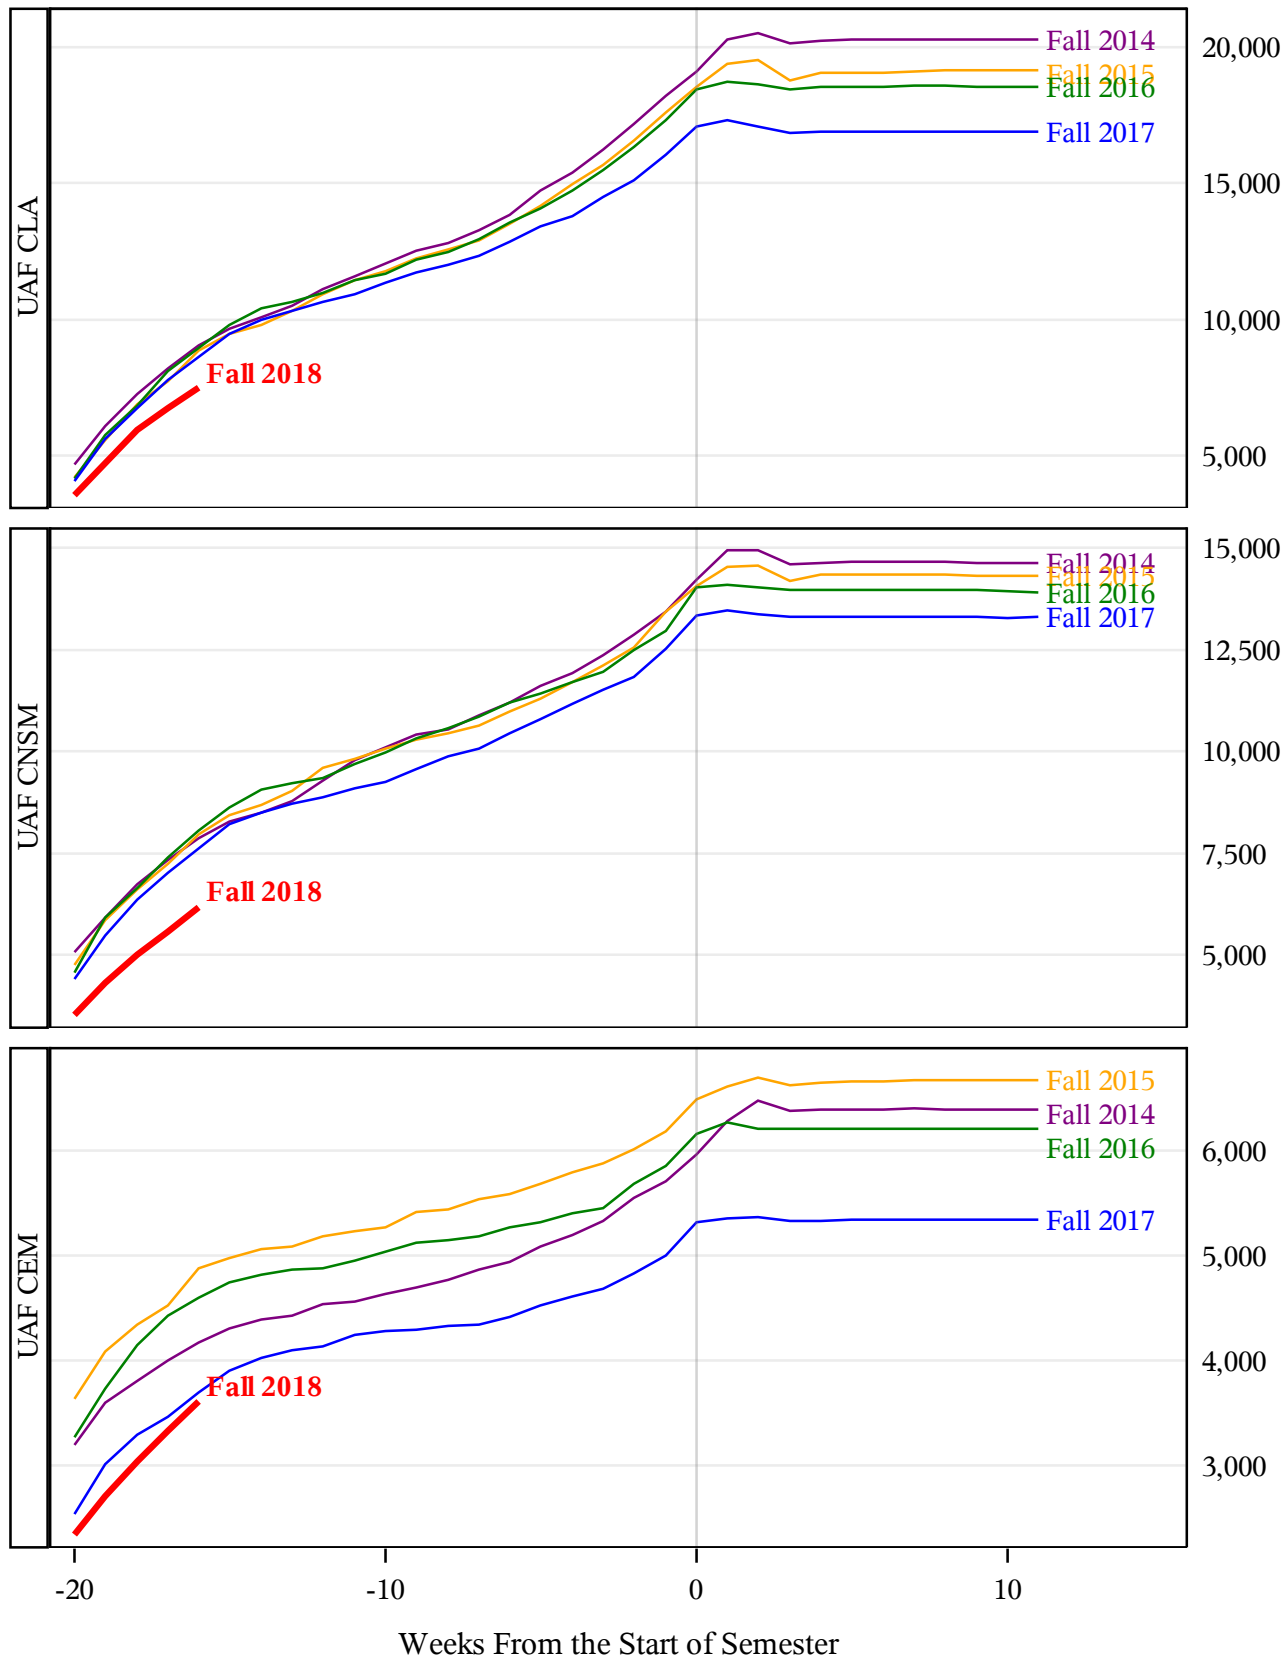

**University of Alaska Fairbanks - Early Semester Report  
 Student Credit Hours Generated by Registration Week  
 Fall 2014 - Fall 2018**

**University of Alaska Fairbanks - Early Semester Report  
 Student Credit Hours Generated by Registration Week  
 Fall 2014 - Fall 2018**