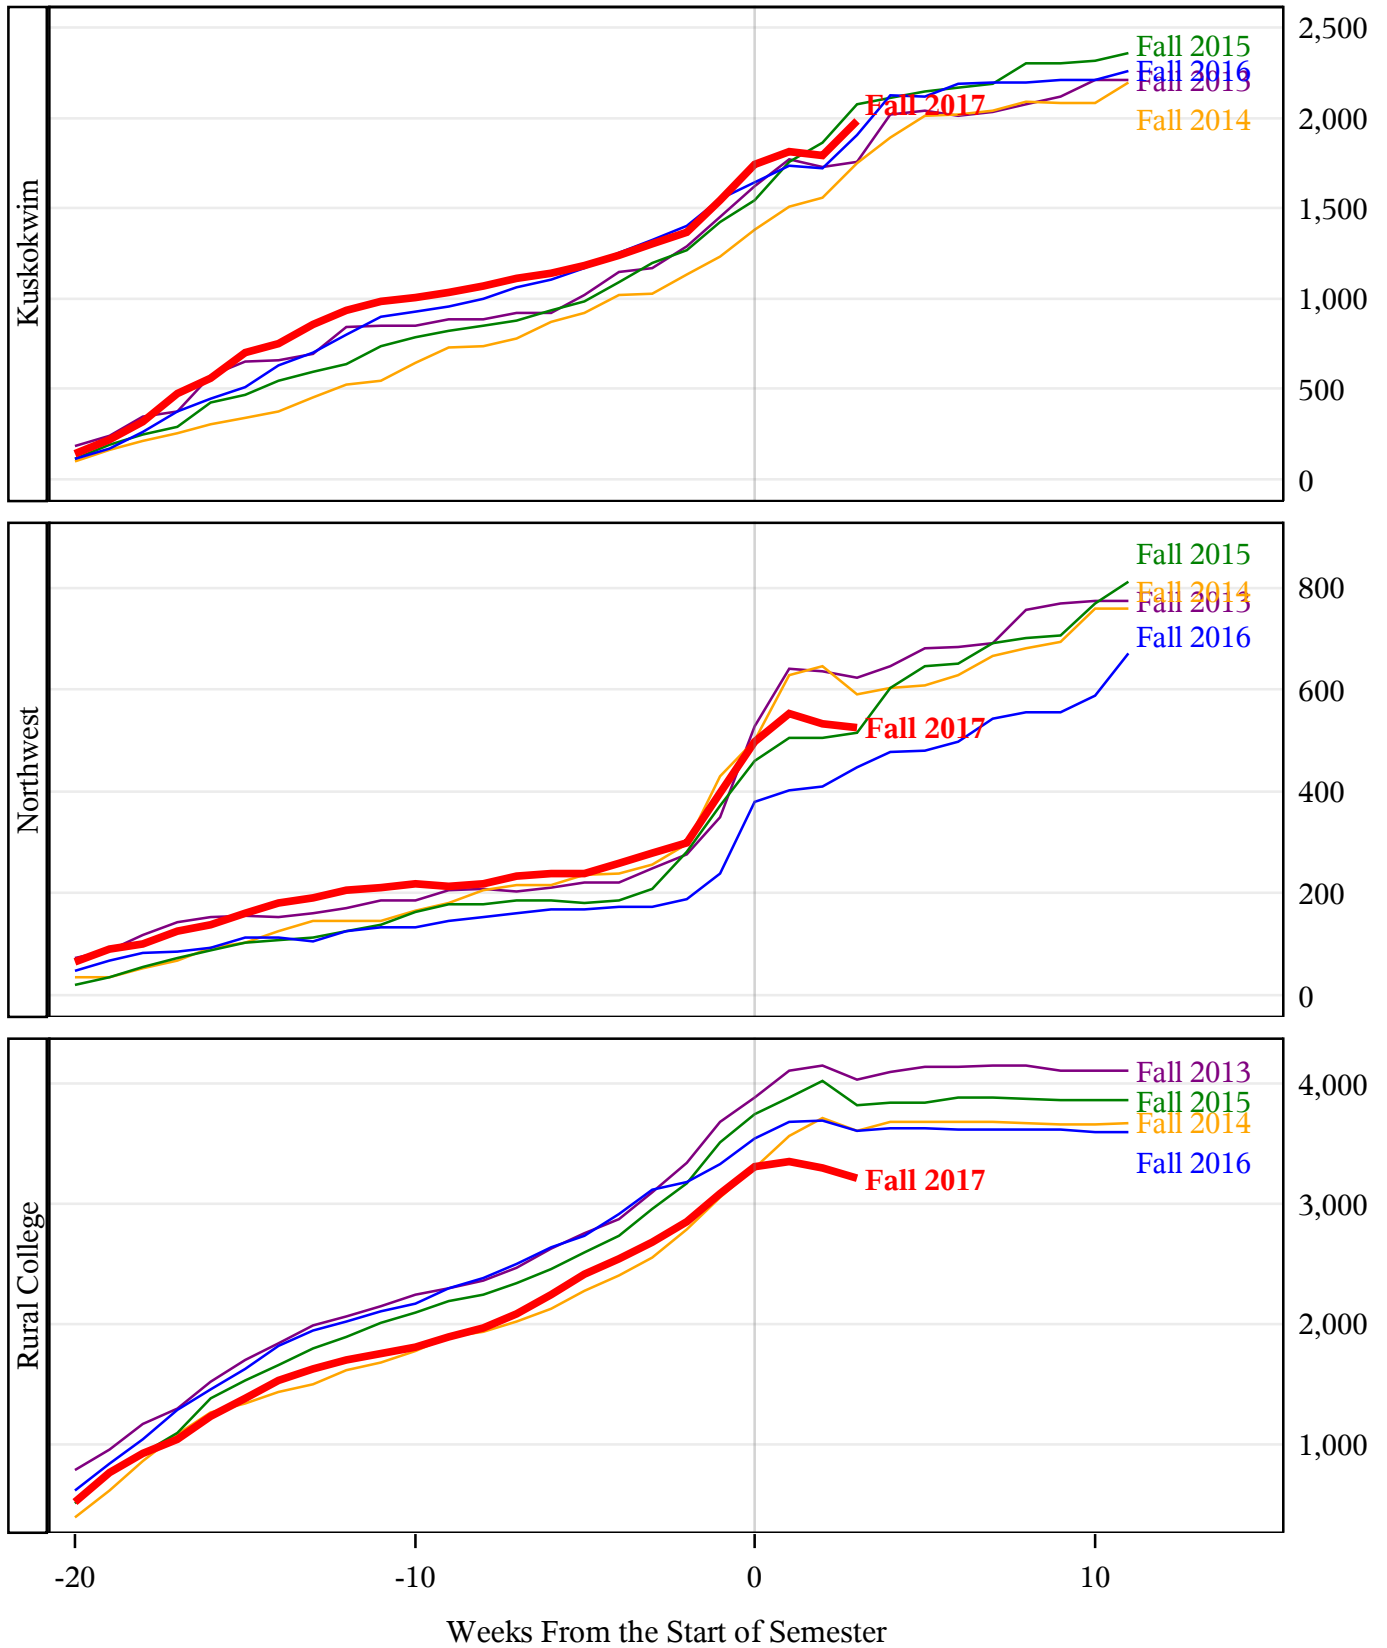

Student Credit Hours Generated by Registration Week Fall 2013 - Fall 2017

Student Credit Hours Generated by Registration Week Fall 2013 - Fall 2017

Student Credit Hours Generated by Registration Week Fall 2013 - Fall 2017