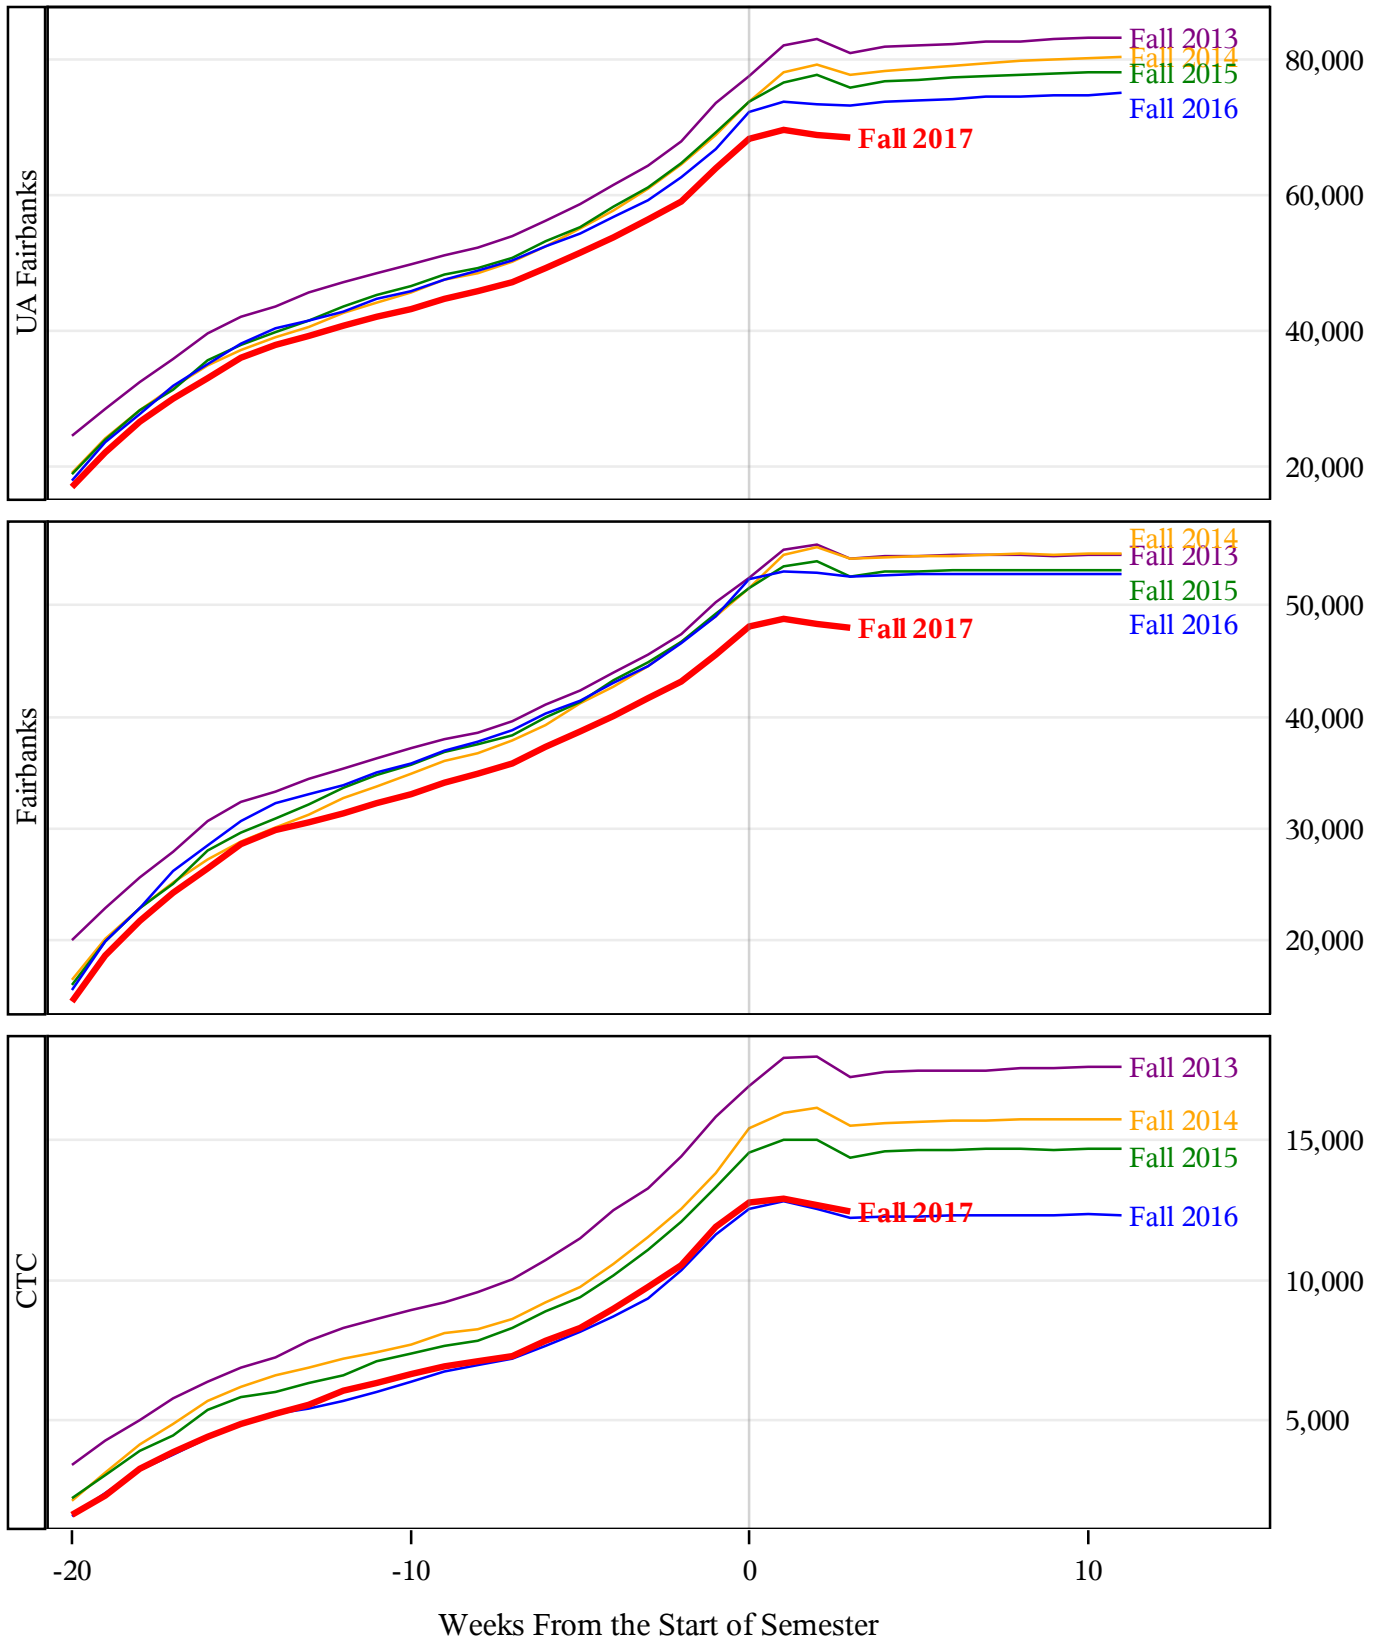

Student Credit Hours Generated by Registration Week Fall 2013 - Fall 2017

Student Credit Hours Generated by Registration Week Fall 2013 - Fall 2017

Student Credit Hours Generated by Registration Week Fall 2013 - Fall 2017