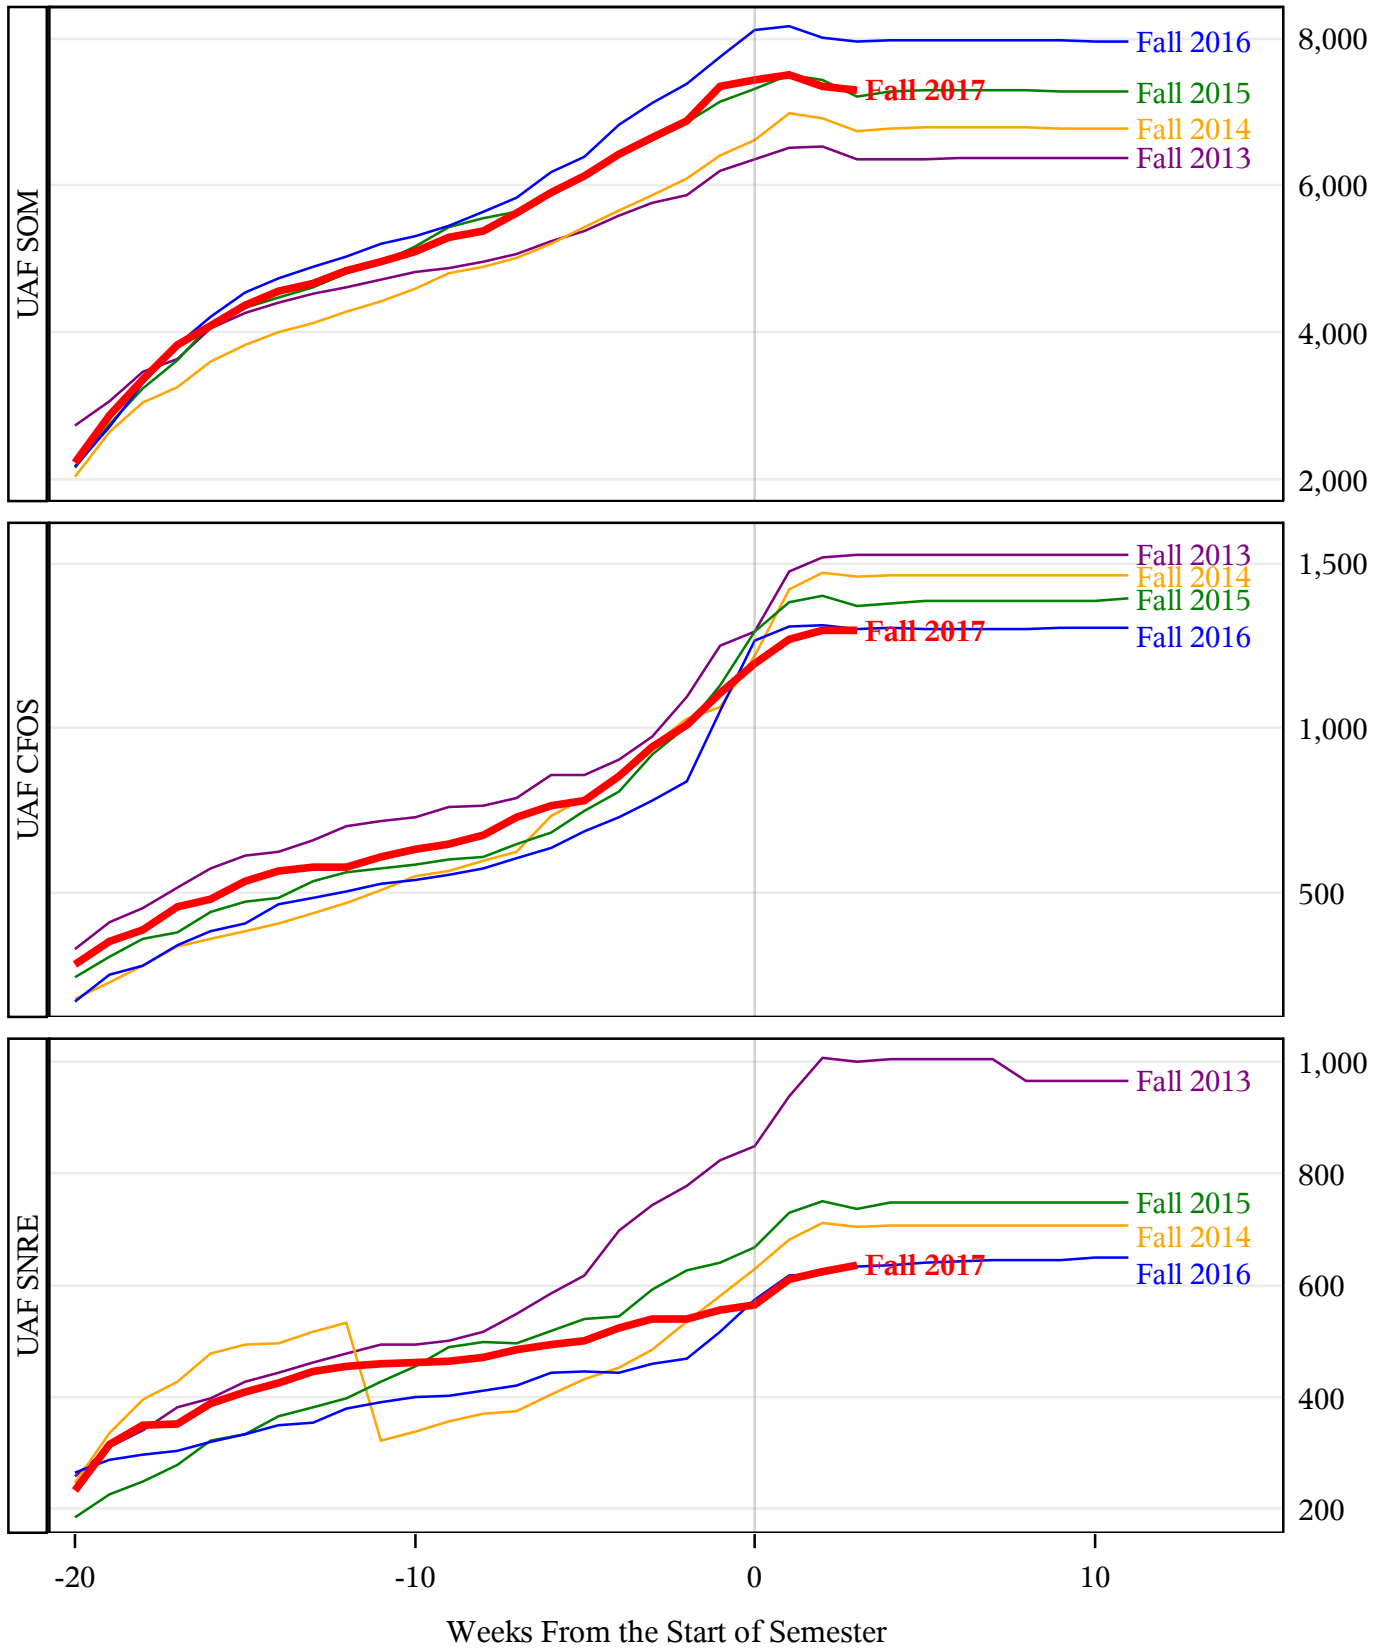

Student Credit Hours Generated by Registration Week Fall 2013 - Fall 2017

Student Credit Hours Generated by Registration Week Fall 2013 - Fall 2017

Student Credit Hours Generated by Registration Week Fall 2013 - Fall 2017