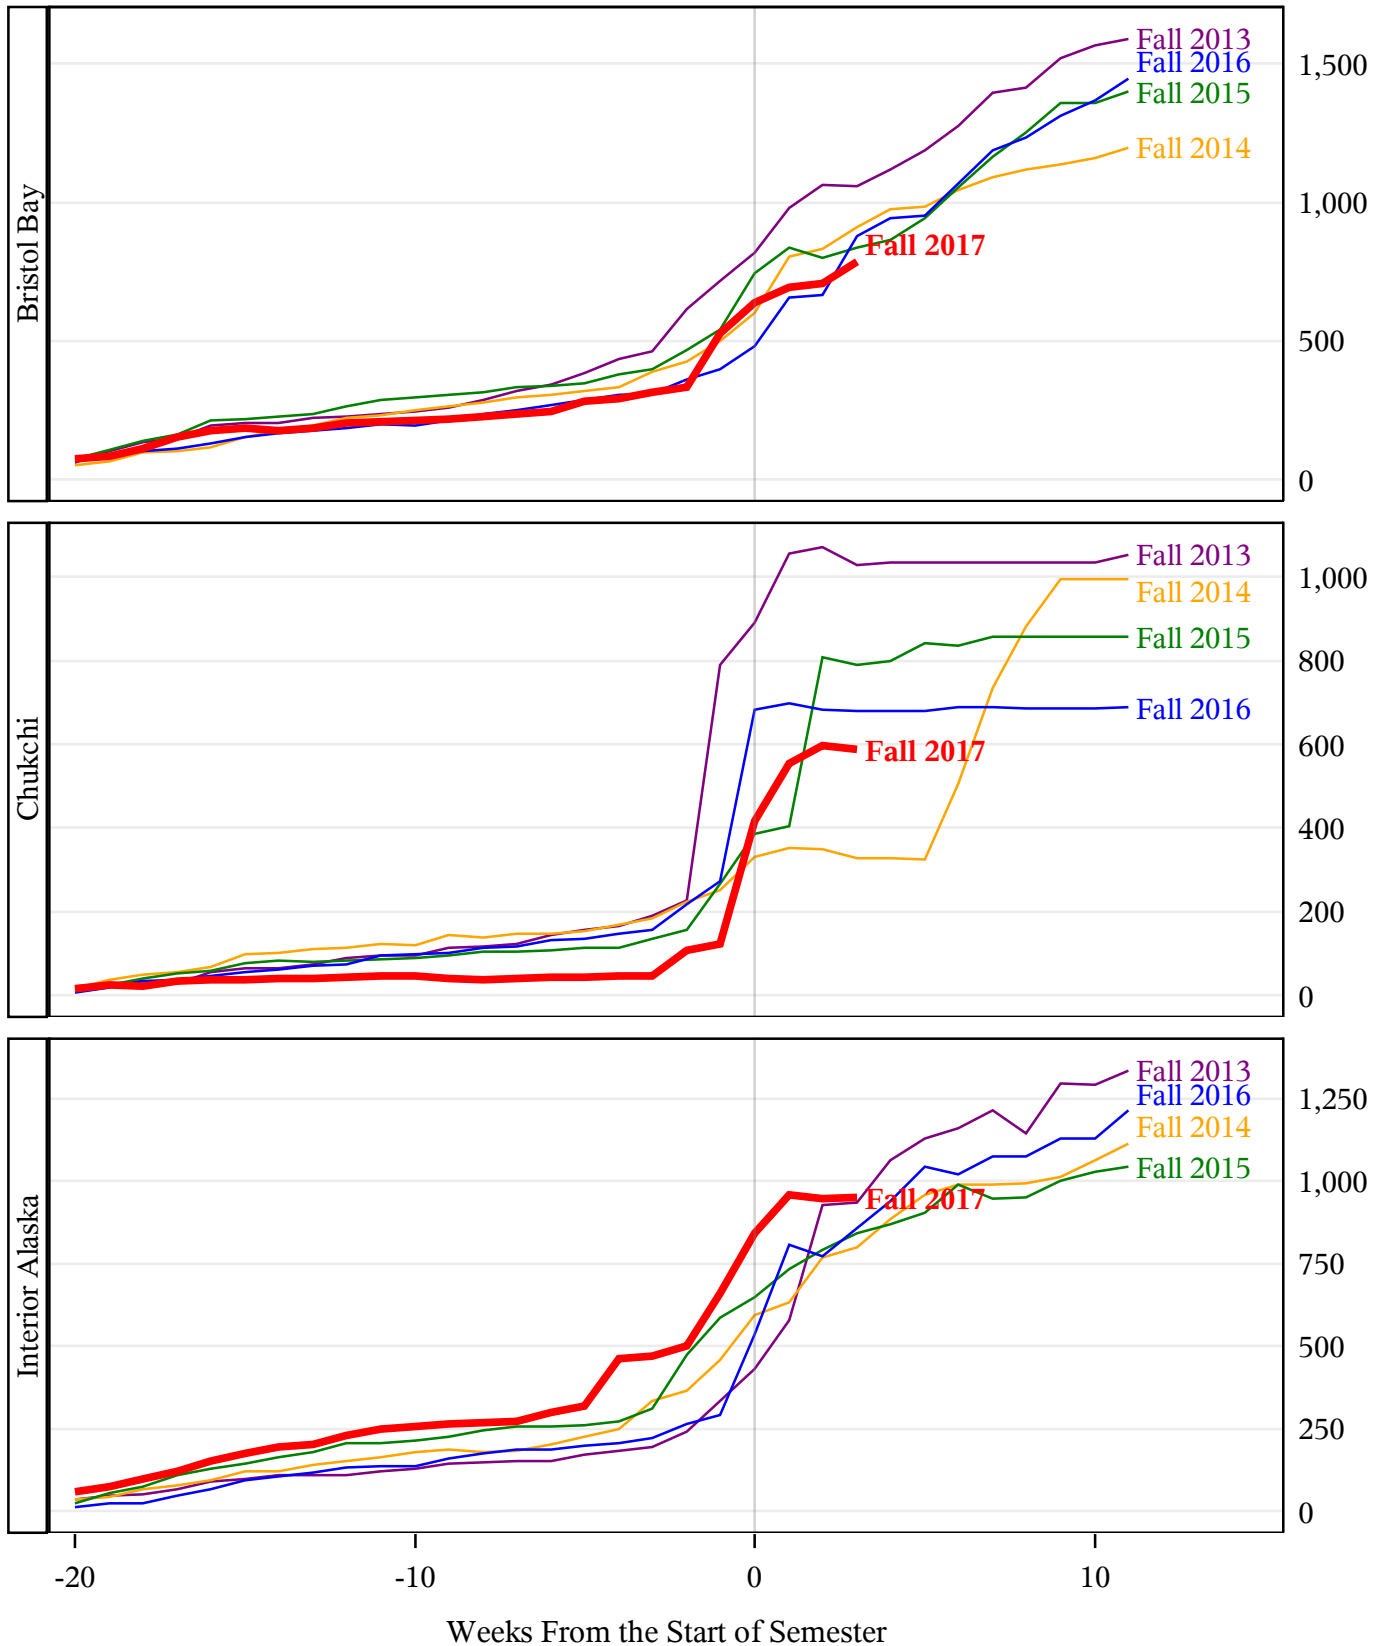

Student Credit Hours Generated by Registration Week Fall 2013 - Fall 2017

Student Credit Hours Generated by Registration Week Fall 2013 - Fall 2017

Student Credit Hours Generated by Registration Week Fall 2013 - Fall 2017