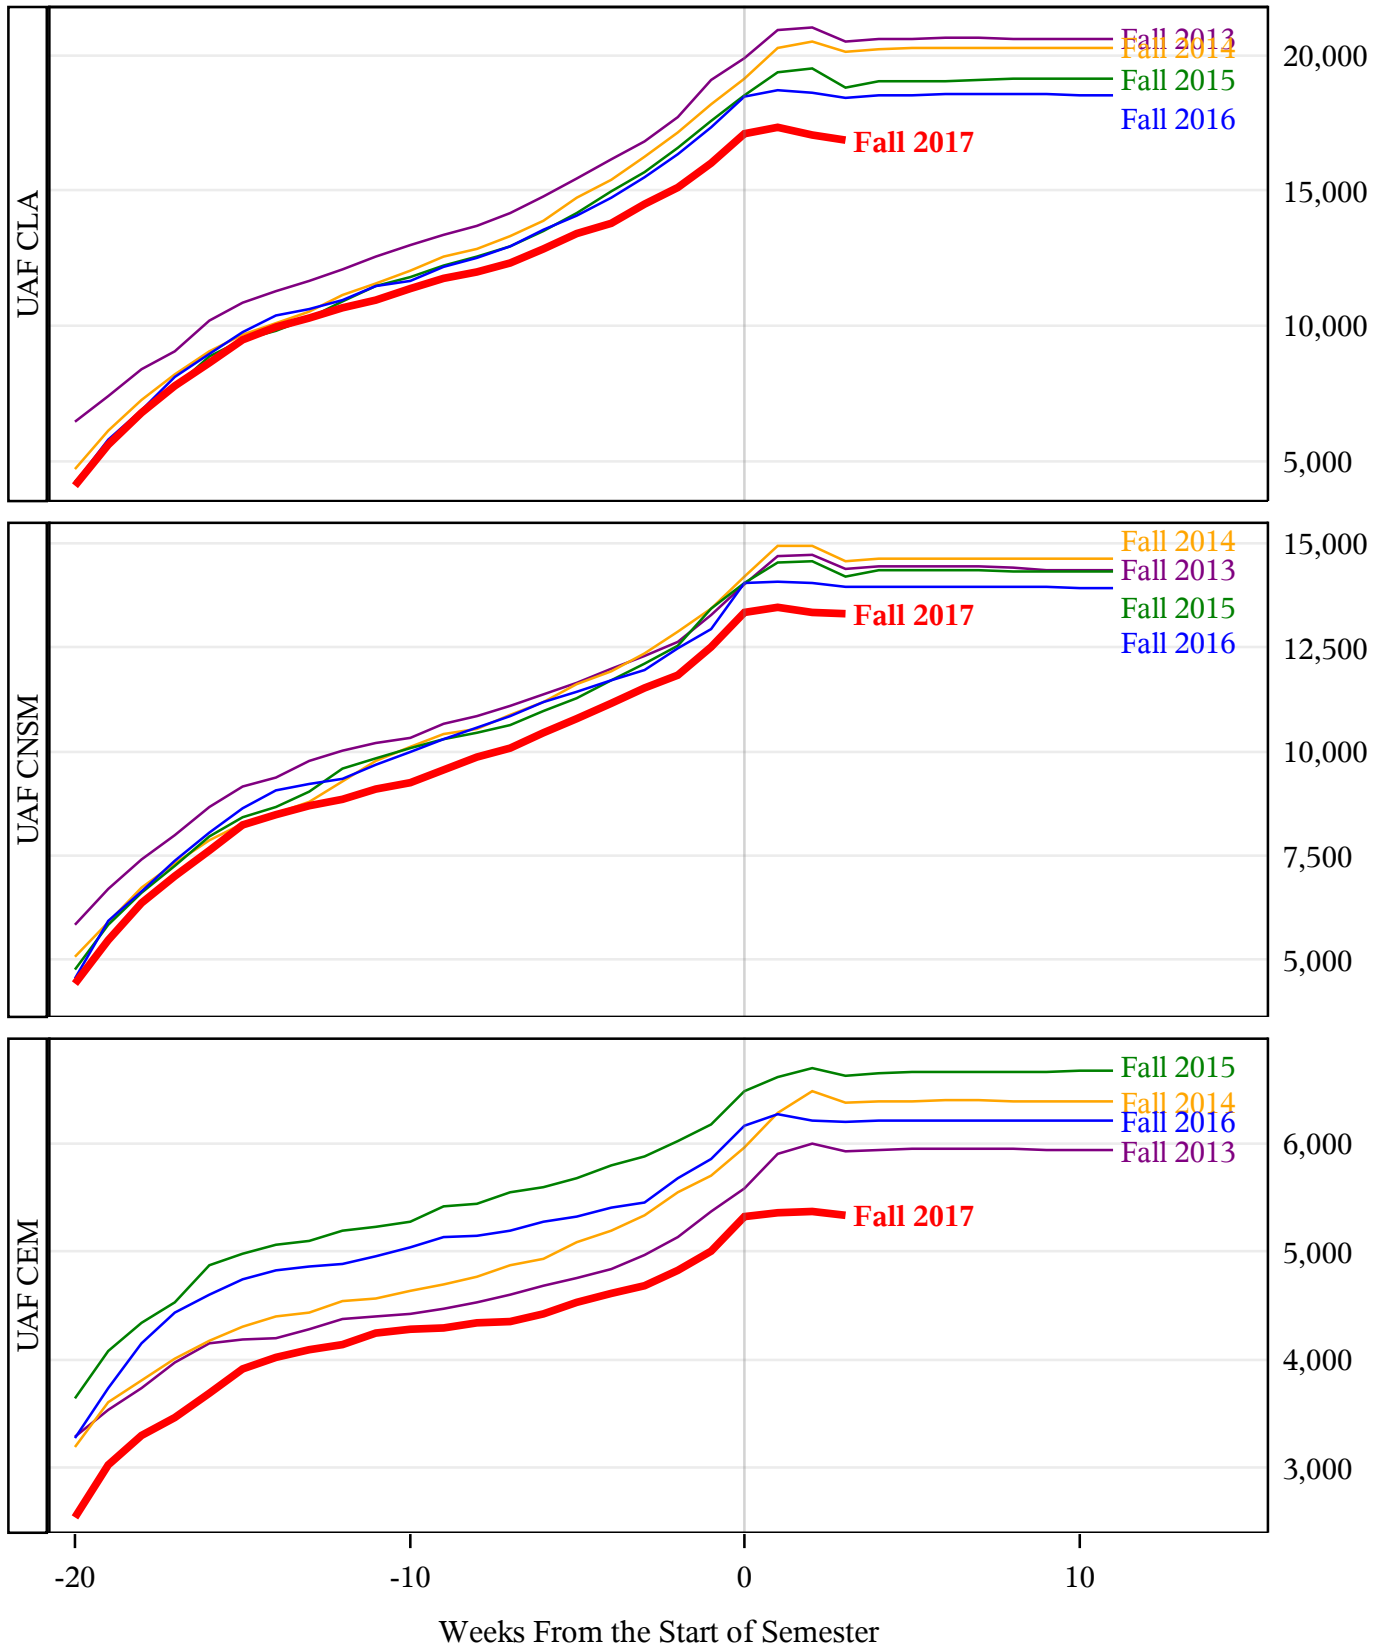

Student Credit Hours Generated by Registration Week Fall 2013 - Fall 2017

Student Credit Hours Generated by Registration Week Fall 2013 - Fall 2017

Student Credit Hours Generated by Registration Week Fall 2013 - Fall 2017