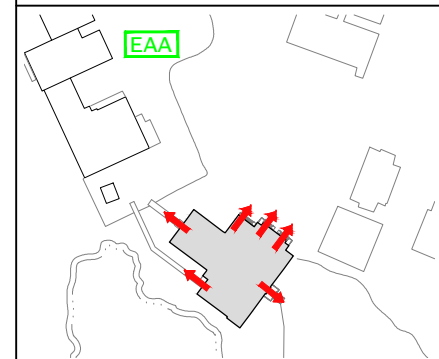

EVACUATION PLAN

KUSKOKWIM MUSEM, LIBRARY,
& CULTURAL CENTER, KU106

FLOOR 1

SYMBOL LEGEND

EMERGENCY EGRESS PATH

EMERGENCY ASSEMBLY AREA

YOU ARE HERE

ALARM PULL STATION

STAIRS

CALL 911

FIRE
POLICE
MEDICAL

IN CASE OF FIRE, PULL
FIRE ALARM, USE EXIT
STAIRS, CLOSE ALL
WINDOWS AND DOORS,
DO NOT USE ELEVATOR.

FIRE ALARM WILL SOUND AS
CHIRPING ELECTRICAL HORN,
STROBE LIGHT WILL FLASH.

PERSONS
WITH
DISABILITIES

CALL 911, REPORT
YOUR LOCATION,
PROCEED TO THE
NEAREST EXIT OR EXIT
STAIRWELL AND
AWAIT ASSISTANCE.

EVACUATION SITE

LAST REVISION: JANUARY 2017

FOR REVISIONS OR COPIES CONTACT DDC DRAFTING AT UAF-DDC-CADD@ALASKA.EDU