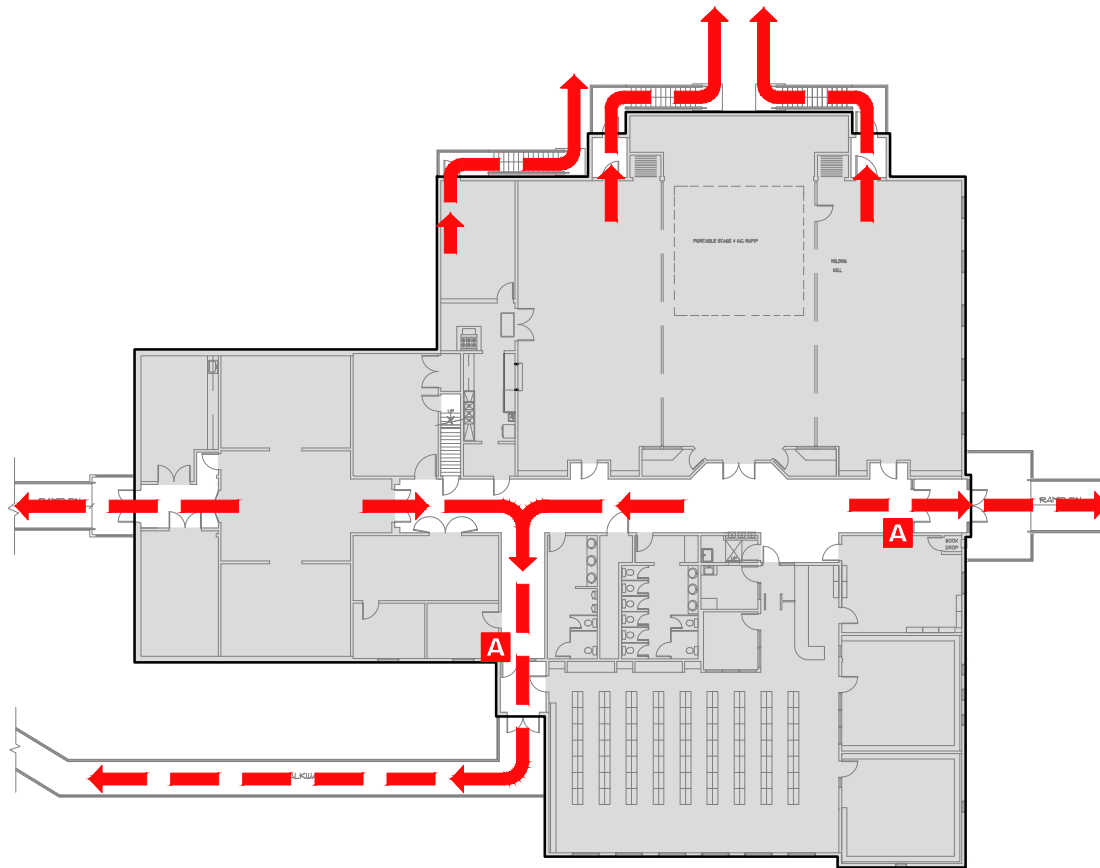

EVACUATION PLAN

KUSKOKWIM MUSEM, LIBRARY,
& CULTURAL CENTER, KU106

FLOOR 1

SYMBOL LEGEND

EMERGENCY EGRESS PATH

EMERGENCY ASSEMBLY AREA

YOU ARE HERE

ALARM PULL STATION