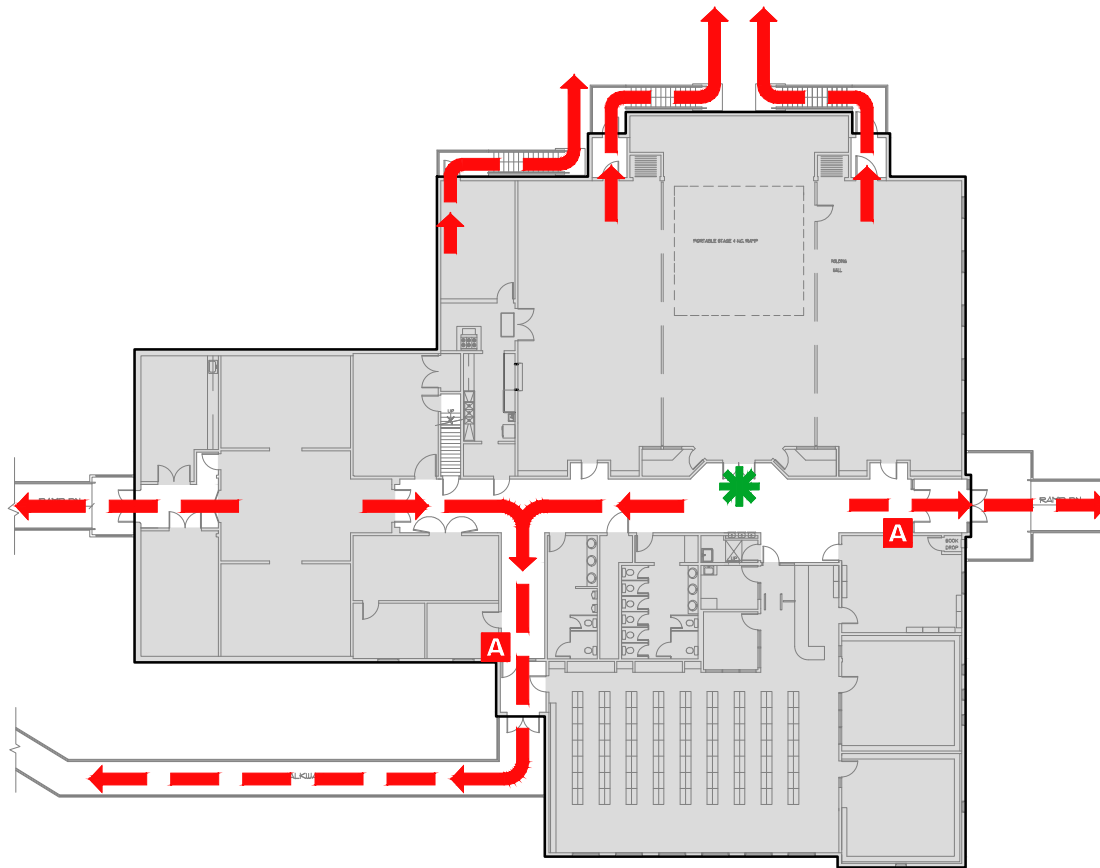

EVACUATION PLAN

KUSKOKWIM MUSEM, LIBRARY,
& CULTURAL CENTER, KU106

FLOOR 1

SYMBOL LEGEND

EMERGENCY EGRESS PATH

EMERGENCY ASSEMBLY AREA

YOU ARE HERE

ALARM PULL STATION

PERSONS
WITH
DISABILITIES

CALL 911, REPORT
YOUR LOCATION,
PROCEED TO THE
NEAREST EXIT OR EXIT
STAIRWELL AND
AWAIT ASSISTANCE.

EVACUATION SITE