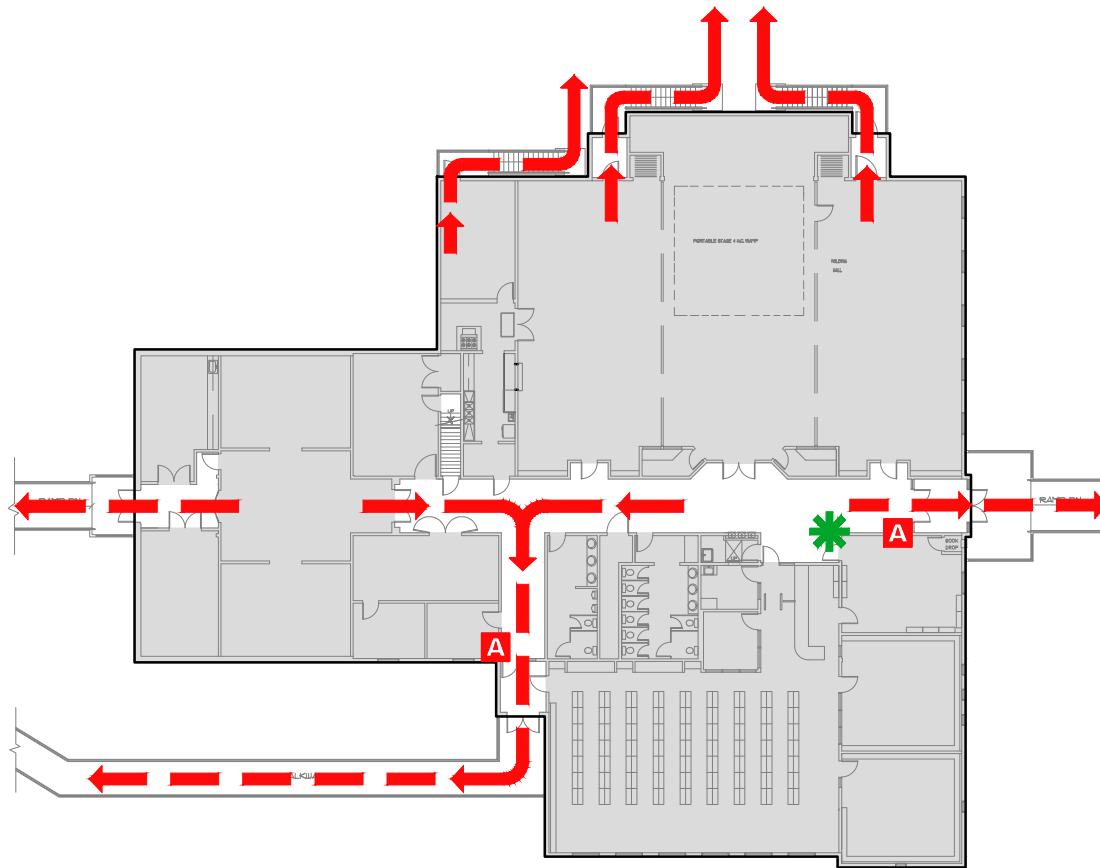

EVACUATION PLAN

KUSKOKWIM MUSEM, LIBRARY,
& CULTURAL CENTER, KU106

FLOOR 1

SYMBOL LEGEND

EMERGENCY EGRESS PATH

EMERGENCY ASSEMBLY AREA

YOU ARE HERE

ALARM PULL STATION

PERSONS
WITH
DISABILITIES

CALL 911, REPORT
YOUR LOCATION,
PROCEED TO THE
NEAREST EXIT OR EXIT
STAIRWELL AND
AWAIT ASSISTANCE.

EVACUATION SITE