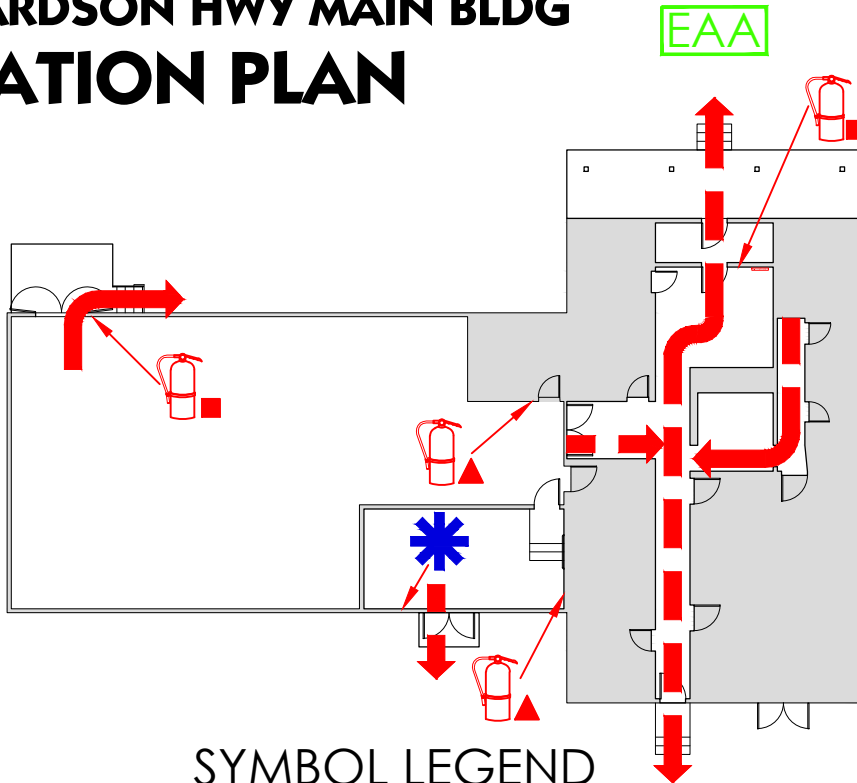

AFS RICHARDSON HWY MAIN BLDG EVACUATION PLAN

**FS670
FLOOR 1**

SYMBOL LEGEND

EMERGENCY EGRESS PATH

EMERGENCY ASSEMBLY AREA

FIRE EXTINGUISHER
▲ CO2 FE ■ DRY CHEM FE

YOU ARE HERE

ALARM PULL STATION

CALL 911 FIRE/POLICE/MEDICAL

IN CASE OF FIRE, PULL FIRE ALARM, USE EXIT STAIRS, CLOSE ALL WINDOWS AND DOORS, DO NOT USE ELEVATOR

ALARM WILL SOUND AS WHOOPING ELECTRICAL HORN, STROBE LIGHT WILL FLASH, PUBLIC ADDRESS SYSTEM WILL BE USED FOR ANNOUNCEMENTS. LISTEN FOR INSTRUCTIONS.

PERSONS WITH DISABILITIES

SHALL CALL 911, REPORT THEIR LOCATION, PROCEED TO THE NEAREST EXIT STAIRWELL AND AWAIT ASSISTANCE.