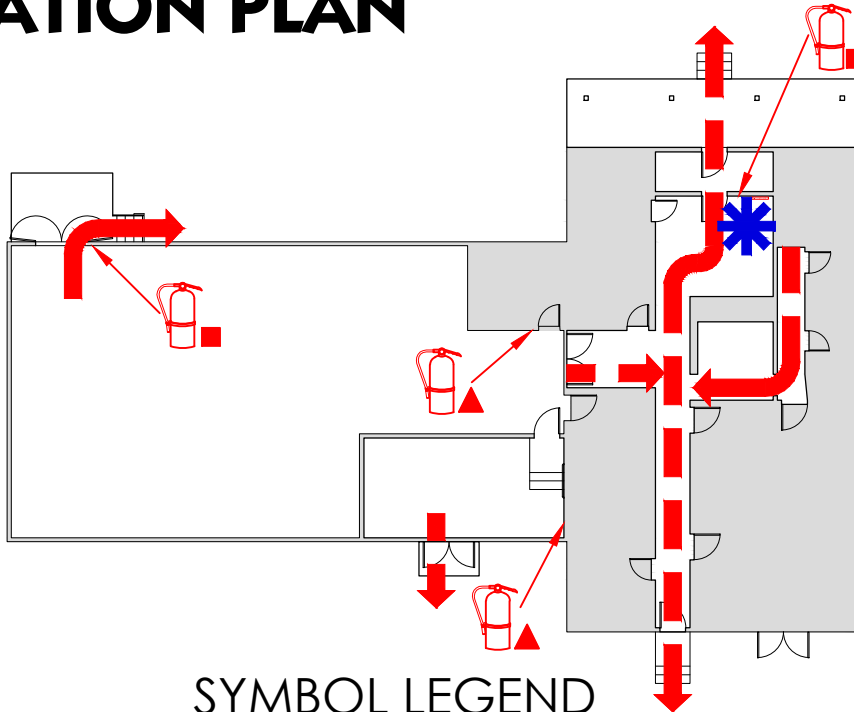

AFS RICHARDSON HWY MAIN BLDG EVACUATION PLAN

EAA

FS670 FLOOR 1

SYMBOL LEGEND

EMERGENCY EGRESS PATH

EMERGENCY ASSEMBLY AREA

FIRE EXTINGUISHER
▲ CO2 FE ■ DRY CHEM FE

YOU ARE HERE

ALARM PULL STATION

CALL 911 FIRE/POLICE/MEDICAL

IN CASE OF FIRE, PULL FIRE ALARM, USE EXIT STAIRS, CLOSE ALL WINDOWS AND DOORS, DO NOT USE ELEVATOR

ALARM WILL SOUND AS WHOOPING ELECTRICAL HORN, STROBE LIGHT WILL FLASH, PUBLIC ADDRESS SYSTEM WILL BE USED FOR ANNOUNCEMENTS. LISTEN FOR INSTRUCTIONS.

PERSONS WITH DISABILITIES

SHALL CALL 911, REPORT THEIR LOCATION, PROCEED TO THE NEAREST EXIT STAIRWELL AND AWAIT ASSISTANCE.